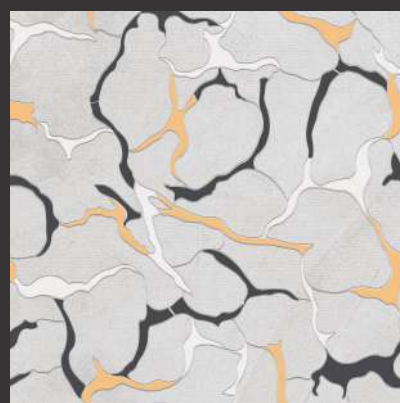

SNAKER SILVER