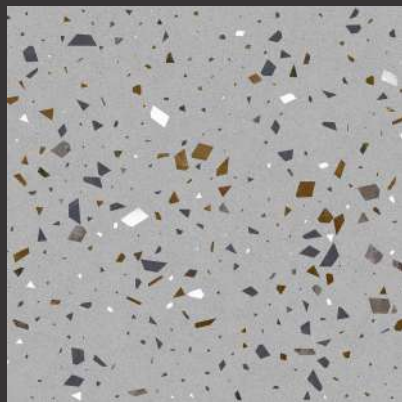

600x
600mm

Carving
FINISH

MOZZECO
Collection

MOZZECO AZUL