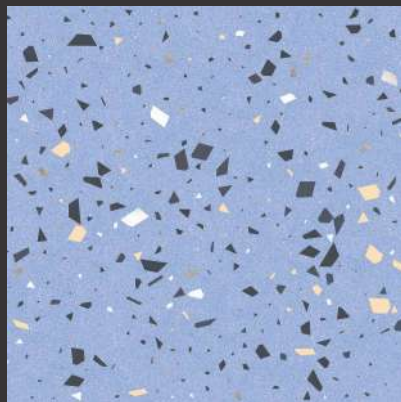

MOZZECO BLUE