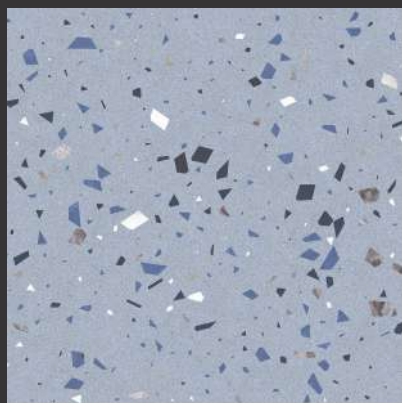

MOZZECO GRIS