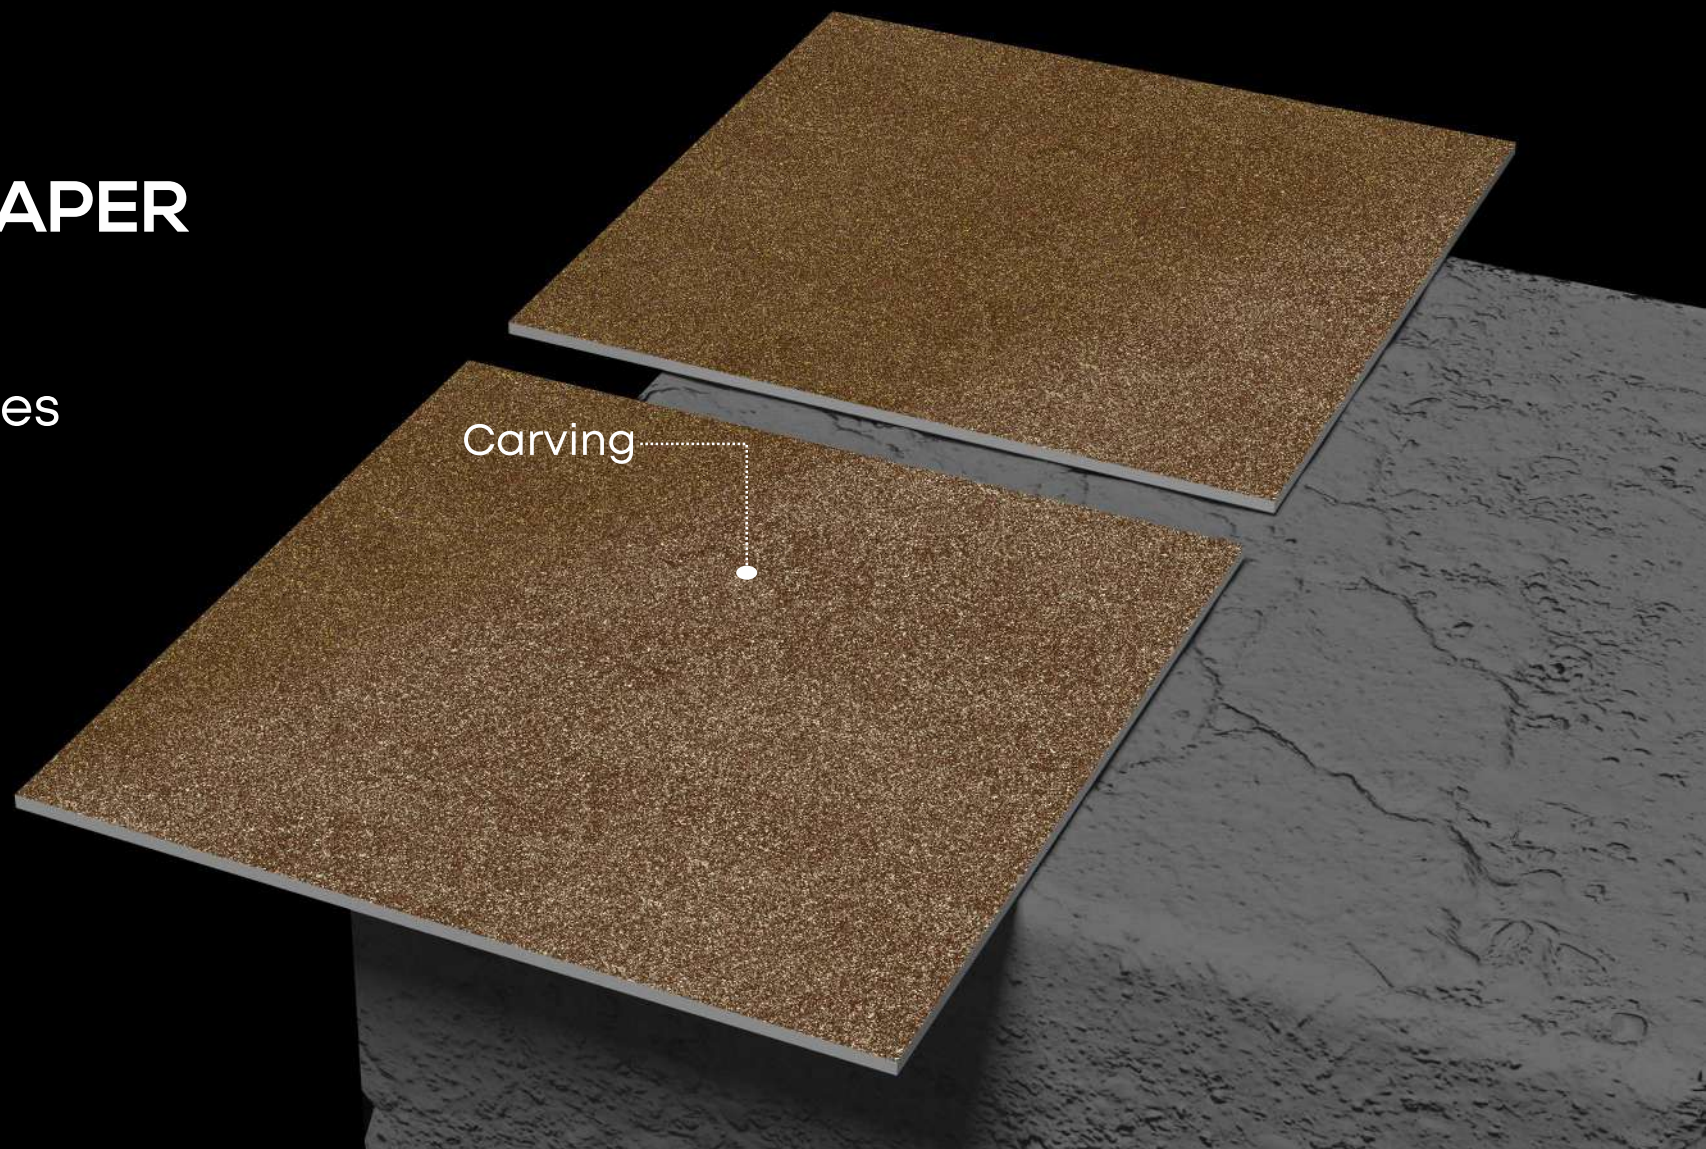

Design Name:
CROCK MOSS

Size:
600x600mm

Crock Series

Design Name:

CROCK PAPER

600x600mm
Porcelain Tiles

Design Name:

CROCK PAPER