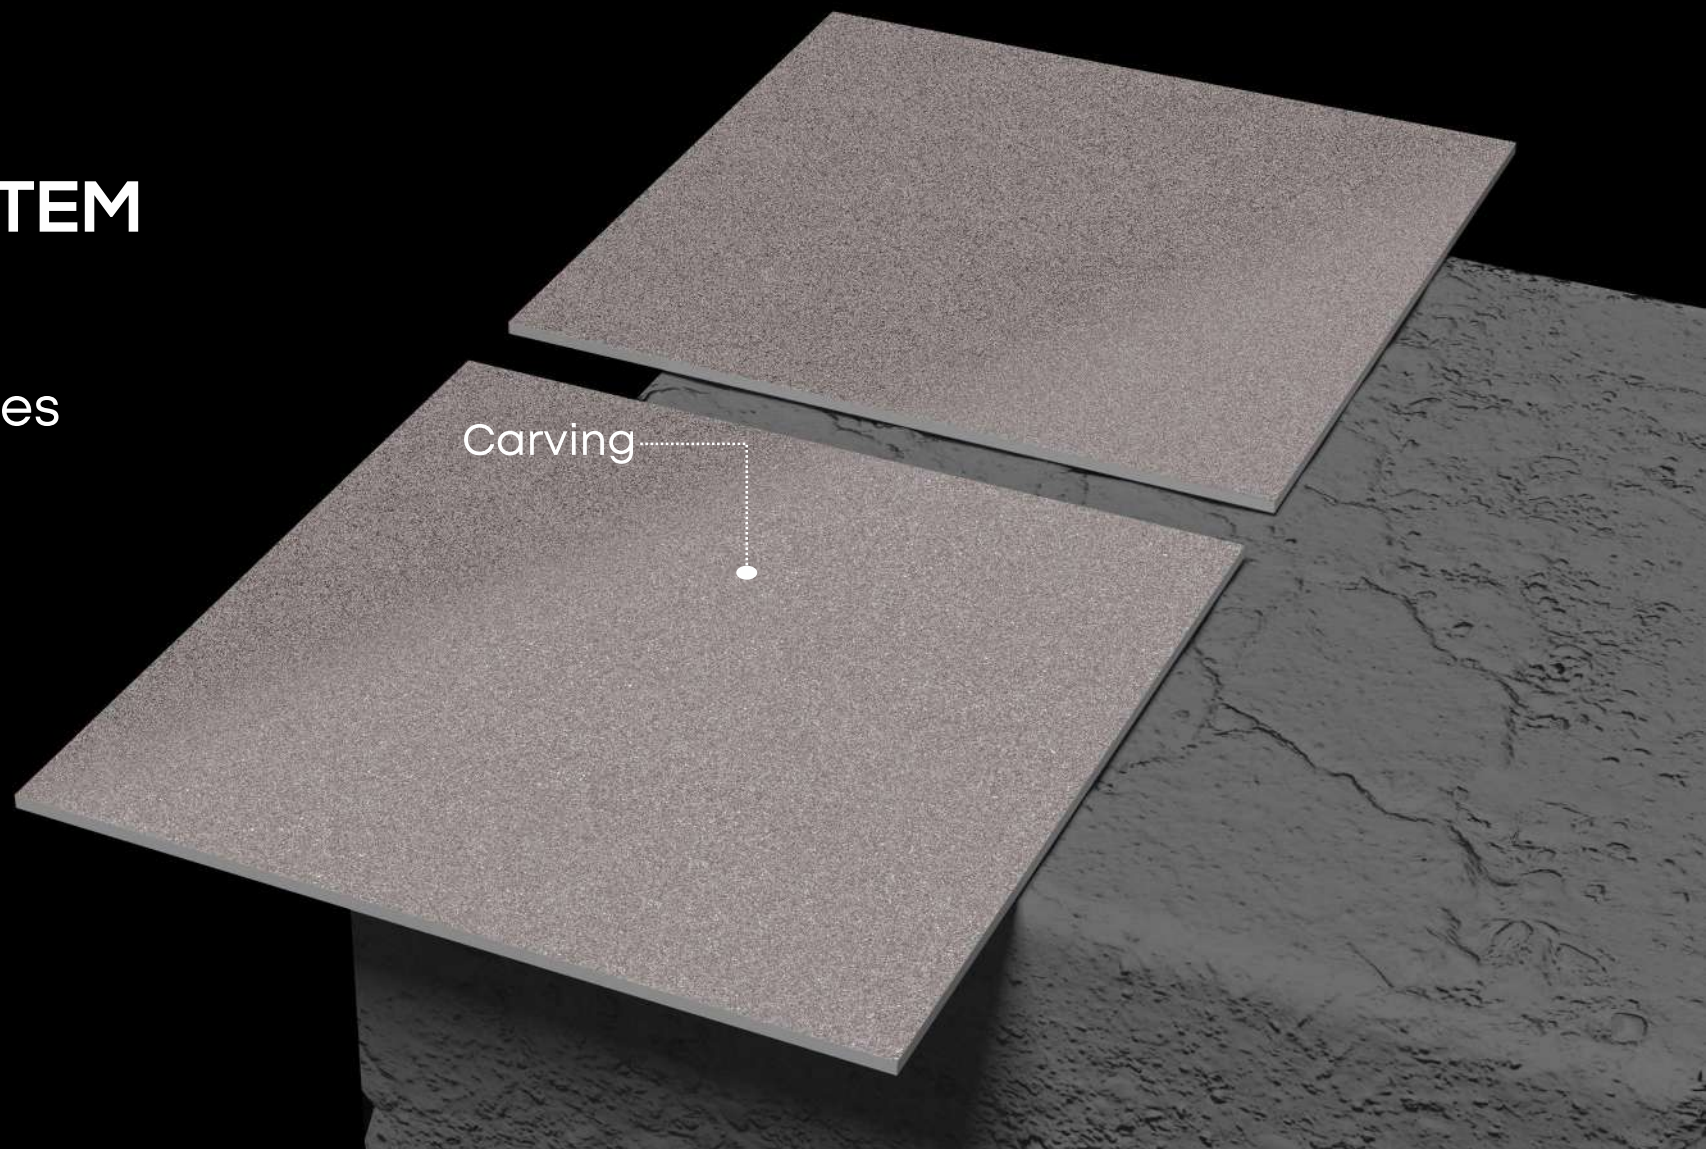

Design Name: **CROCK SPICY** | Size: **600x600mm**

Crock Series

Design Name:

CROCK STEM

/

600x600mm
Porcelain Tiles

Design Name: **CROCK STEM** | Size: 600x600mm

Crock
Series

Airport Terminals Shopping Center Gymnasium Hospital Hotel Offices

Design Name: **CROCK STEM** | Size: 600x600mm

Crock Series

Design Name:

CROCK TEN

/

600x600mm
Porcelain Tiles

Design Name: **CROCK TEN** | Size: 600x600mm