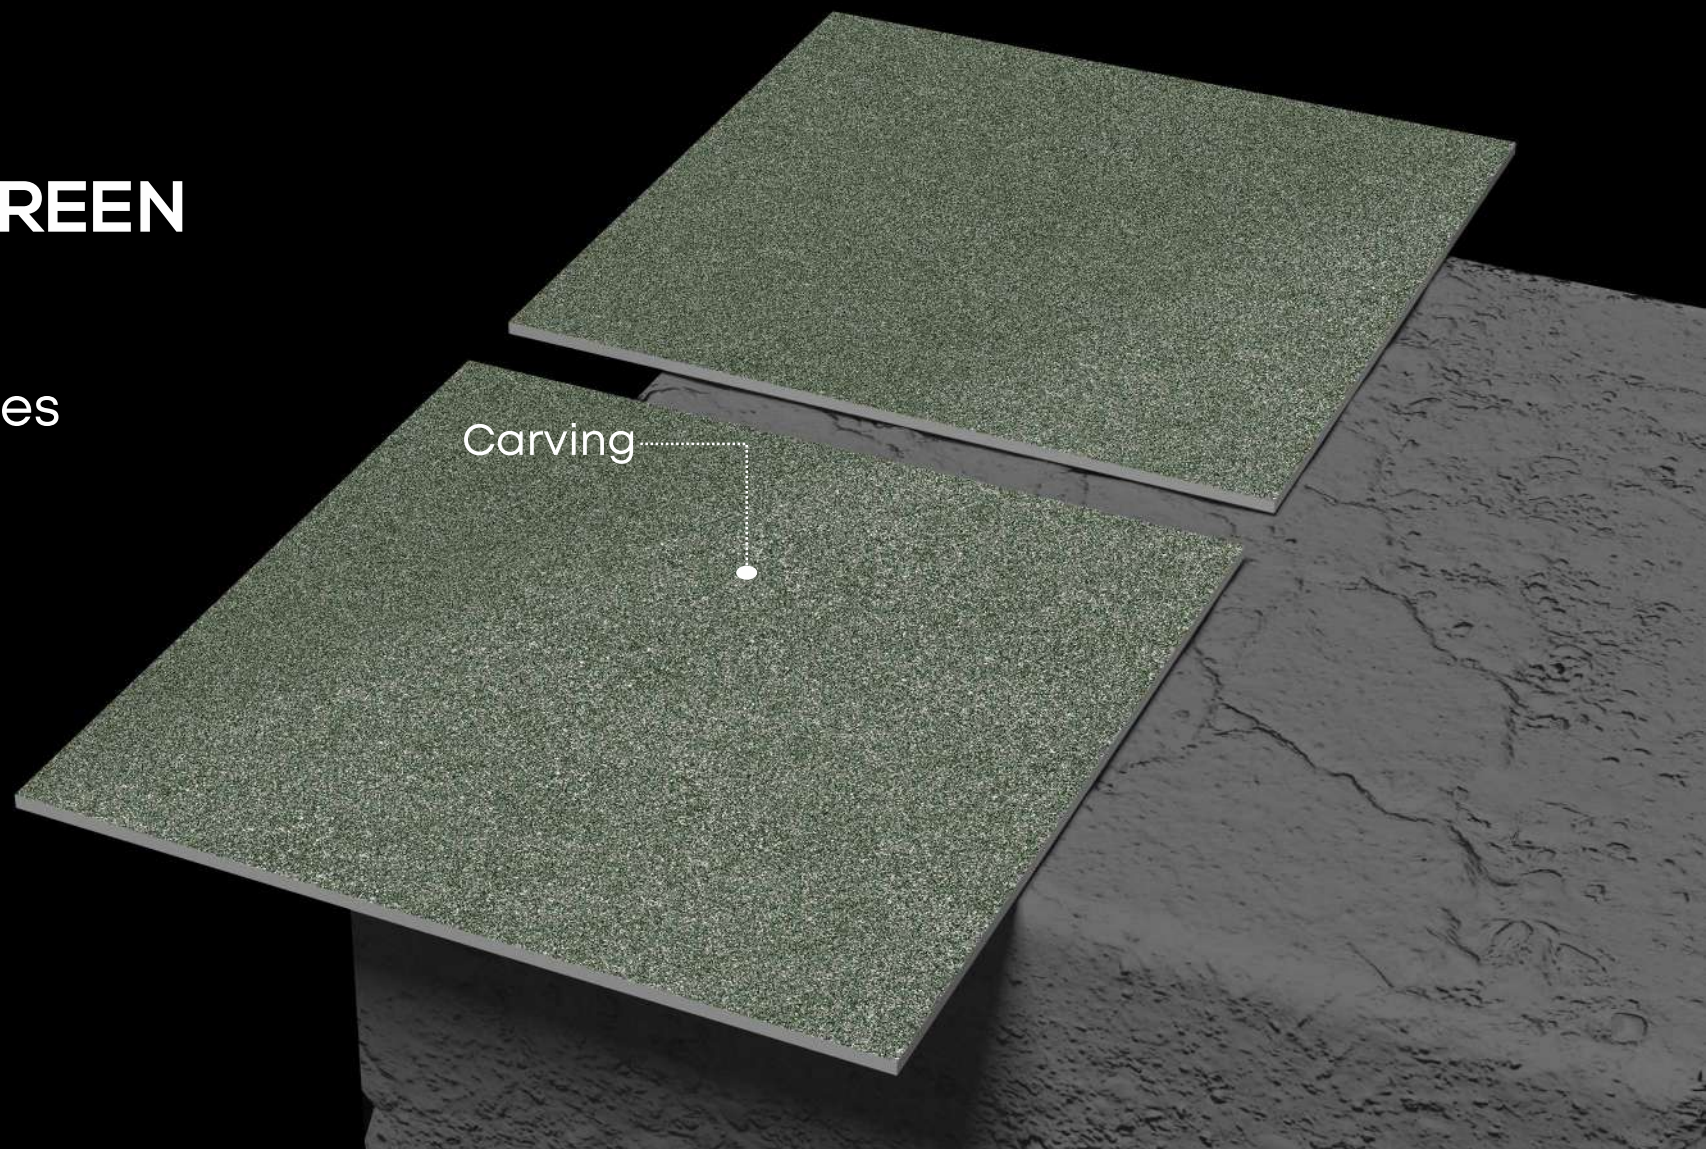

Size:

600x600mm

Crock Series

Design Name:

CROCK AQUA

/

600x600mm
Porcelain Tiles

Carving

Design Name: **CROCK AQUA** | Size: **600x600mm**

Crock
Series

Design Name: **CROCK AQUA** | Size: **600x600mm**

Crock Series

Design Name:

CROCK GREEN

600x600mm
Porcelain Tiles

Design Name: **CROCK GREEN** | Size: 600x600mm

Crock
Series

Airport Terminals Shopping Center Gymnasium Hospital Hotel Offices

Design Name: **CROCK GREEN** | Size: 600x600mm