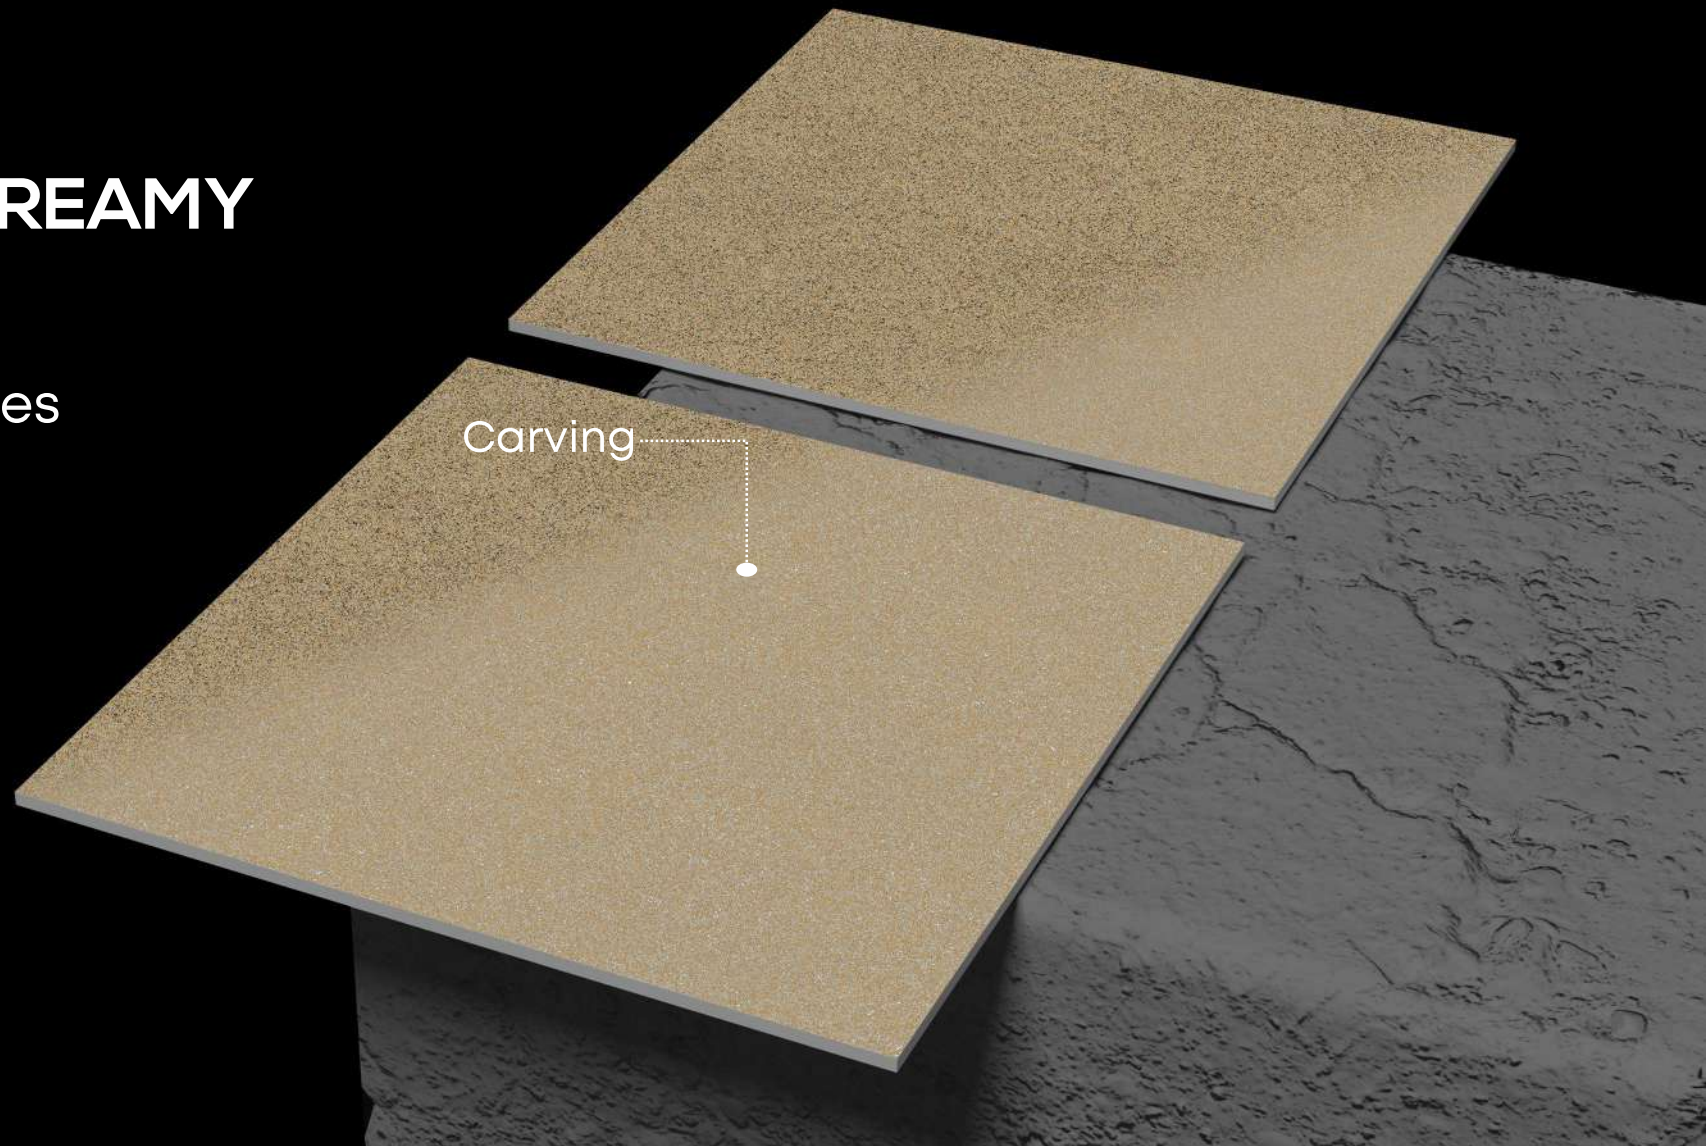

Crock Series

Design Name:

CROCK CREAMY

/

600x600mm
Porcelain Tiles