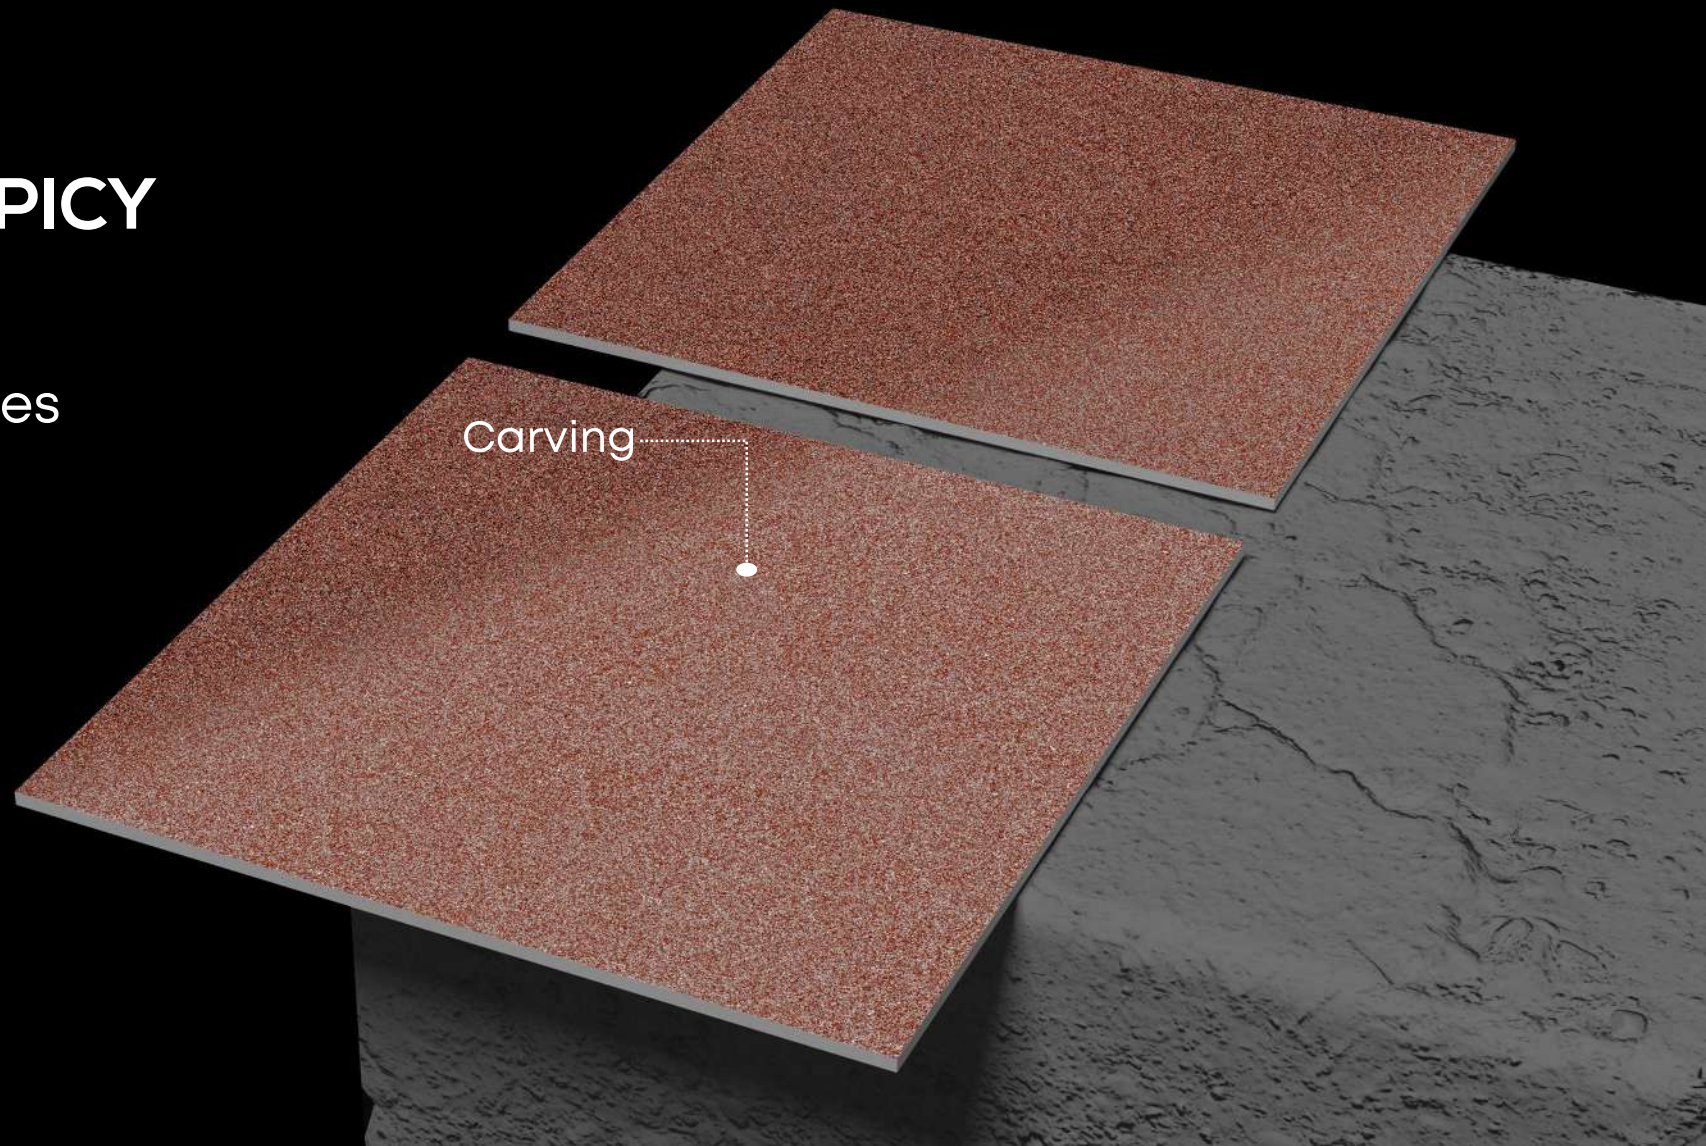

Crock Series

Design Name:

CROCK SPICY

/

600x600mm
Porcelain Tiles