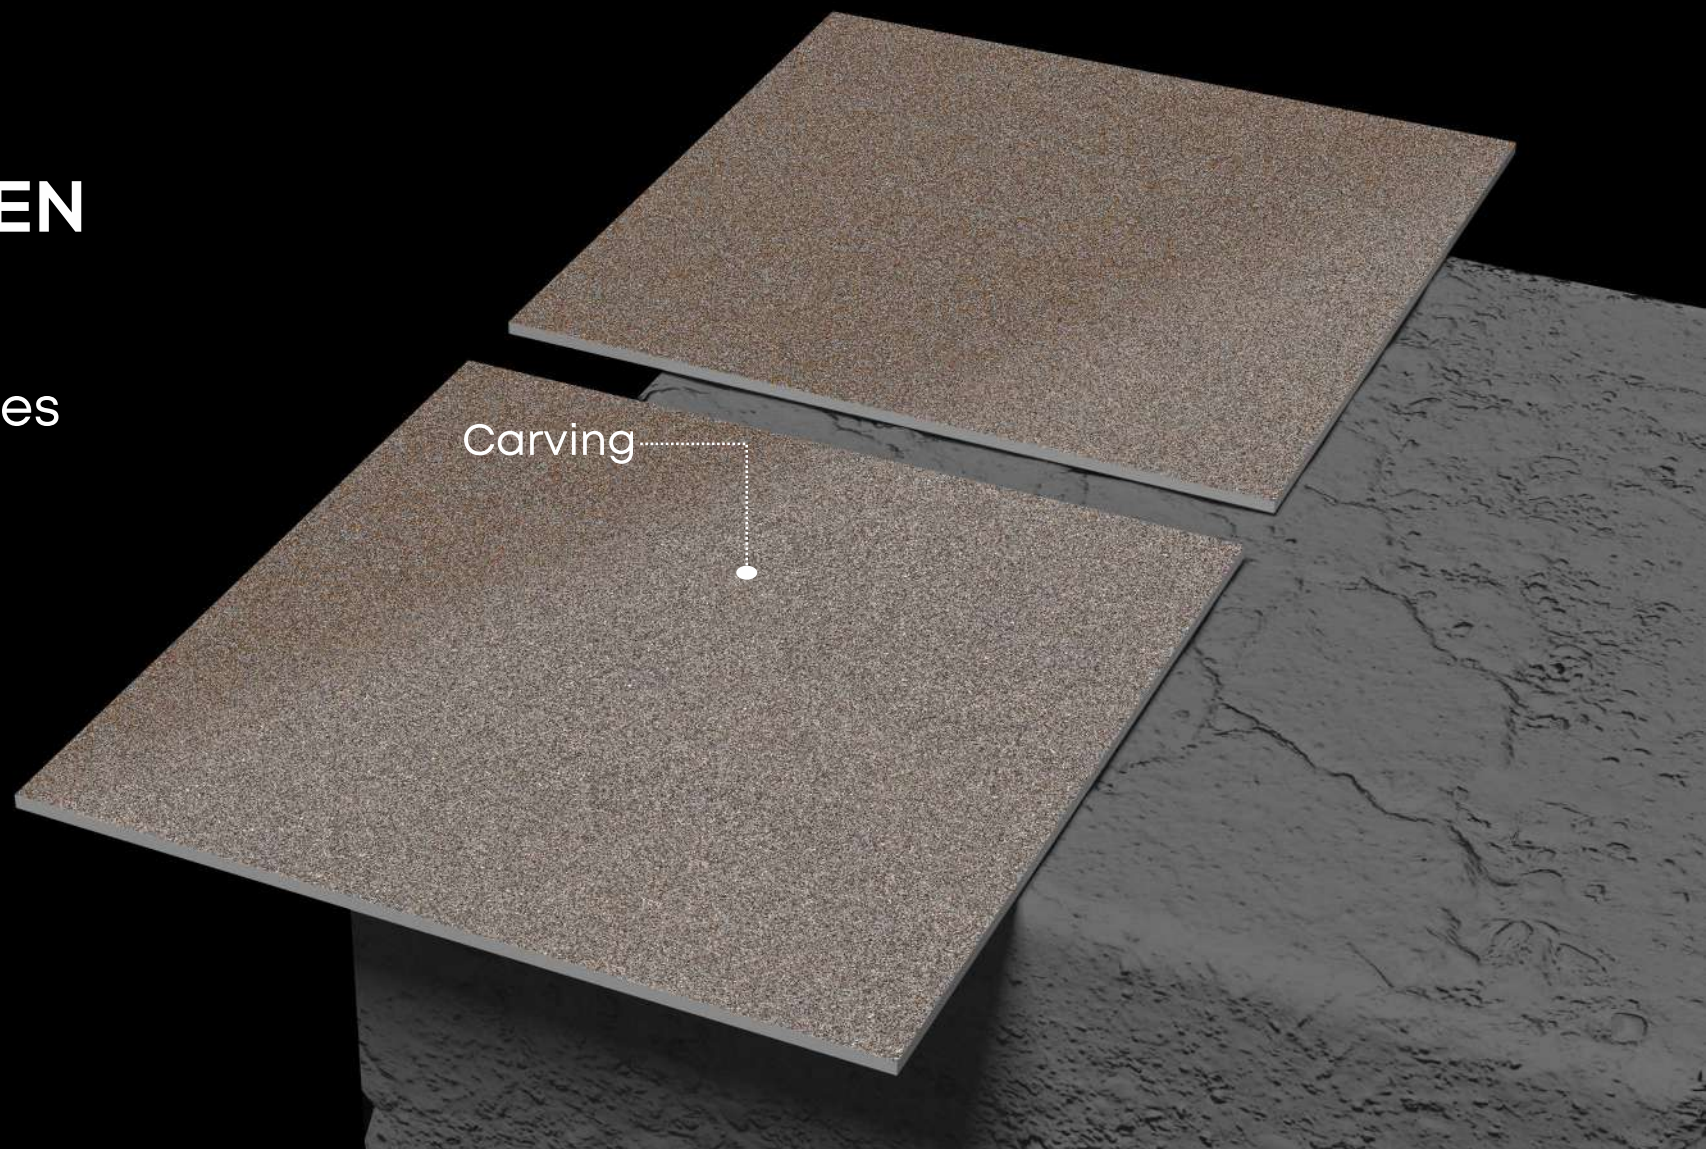

Airport Terminals Shopping Center Gymnasium Hospital Hotel Offices

Design Name: **CROCK STEM** | Size: 600x600mm

Crock Series

Design Name:

CROCK TEN

/

600x600mm
Porcelain Tiles

Design Name: **CROCK TEN** | Size: 600x600mm

Crock
Series

Airport Terminals Shopping Center Gymnasium Hospital Hotel Offices

Design Name: **CROCK TEN** | Size: **600x600mm**

Crock Series

Design Name:

CROCK TOPAZ

/
600x600mm
Porcelain Tiles

Design Name: **CROCK TOPAZ** | Size: 600x600mm