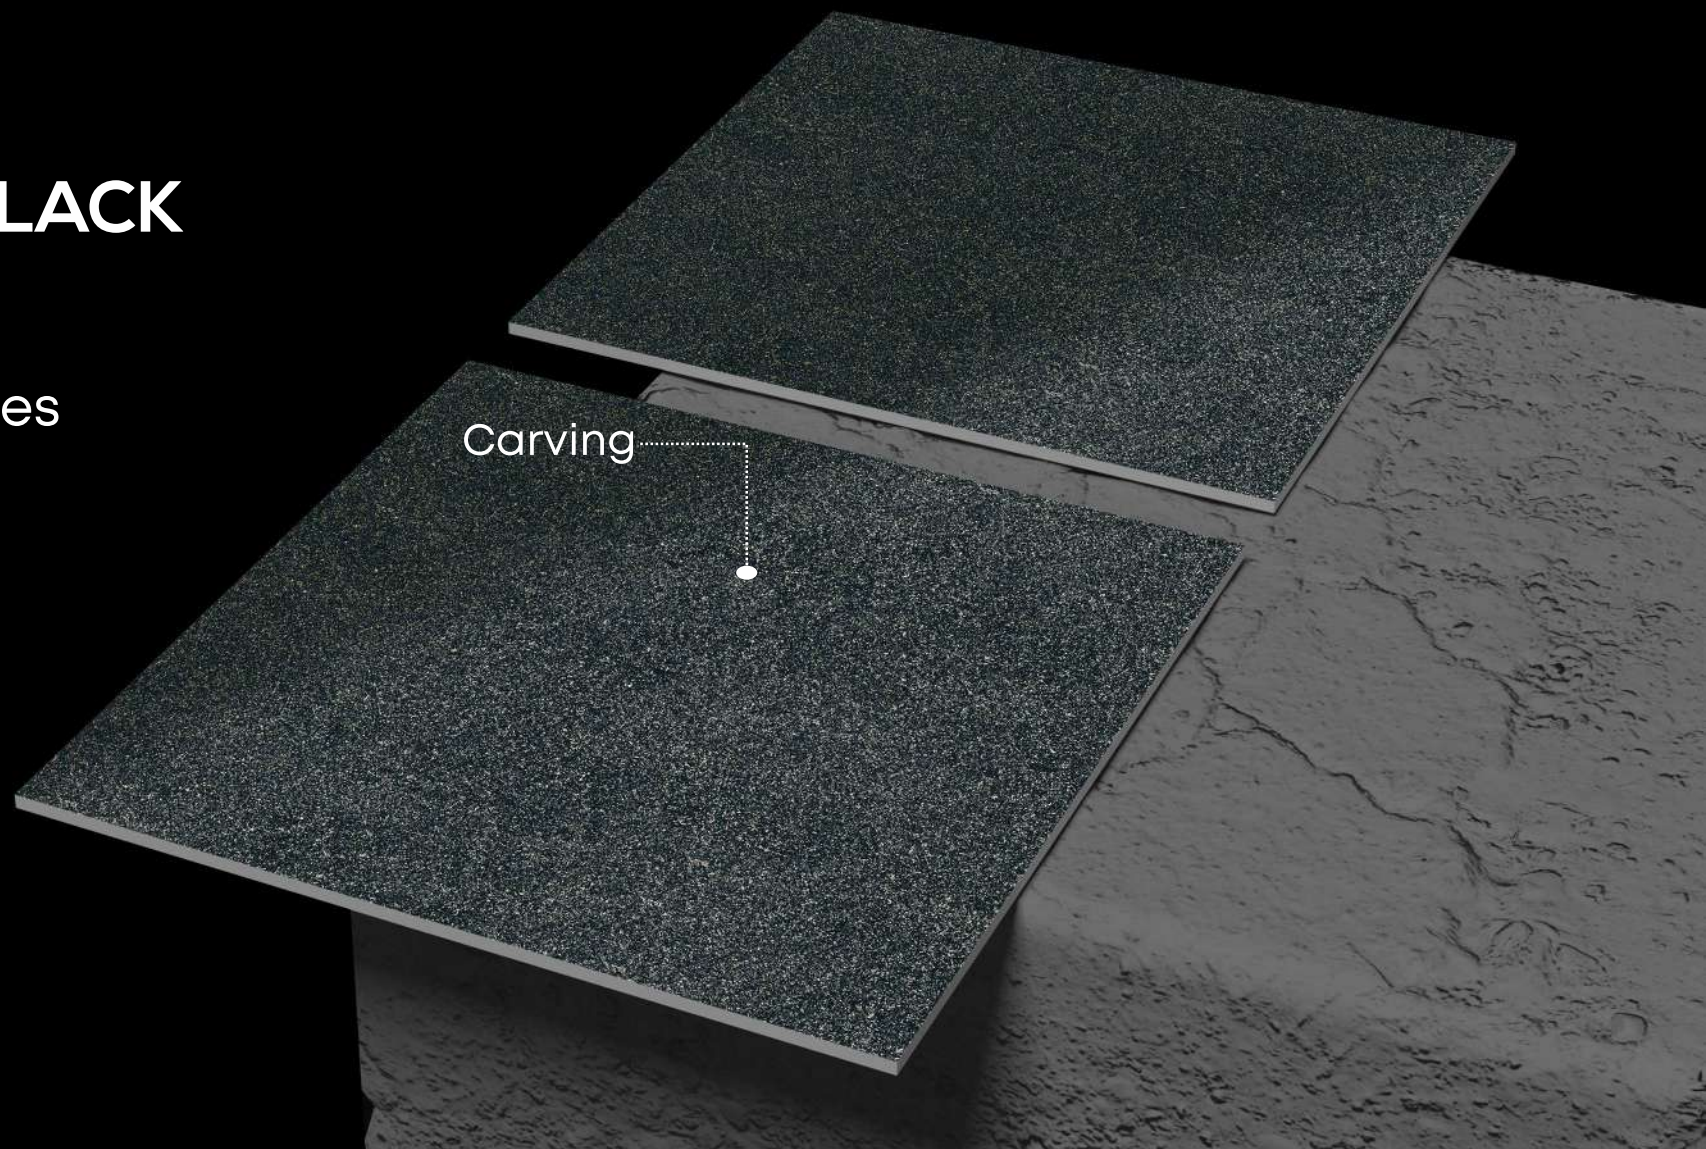

Size:

600x600mm

Crock Series

Design Name:

CROCK BLACK

/

600x600mm
Porcelain Tiles

Carving