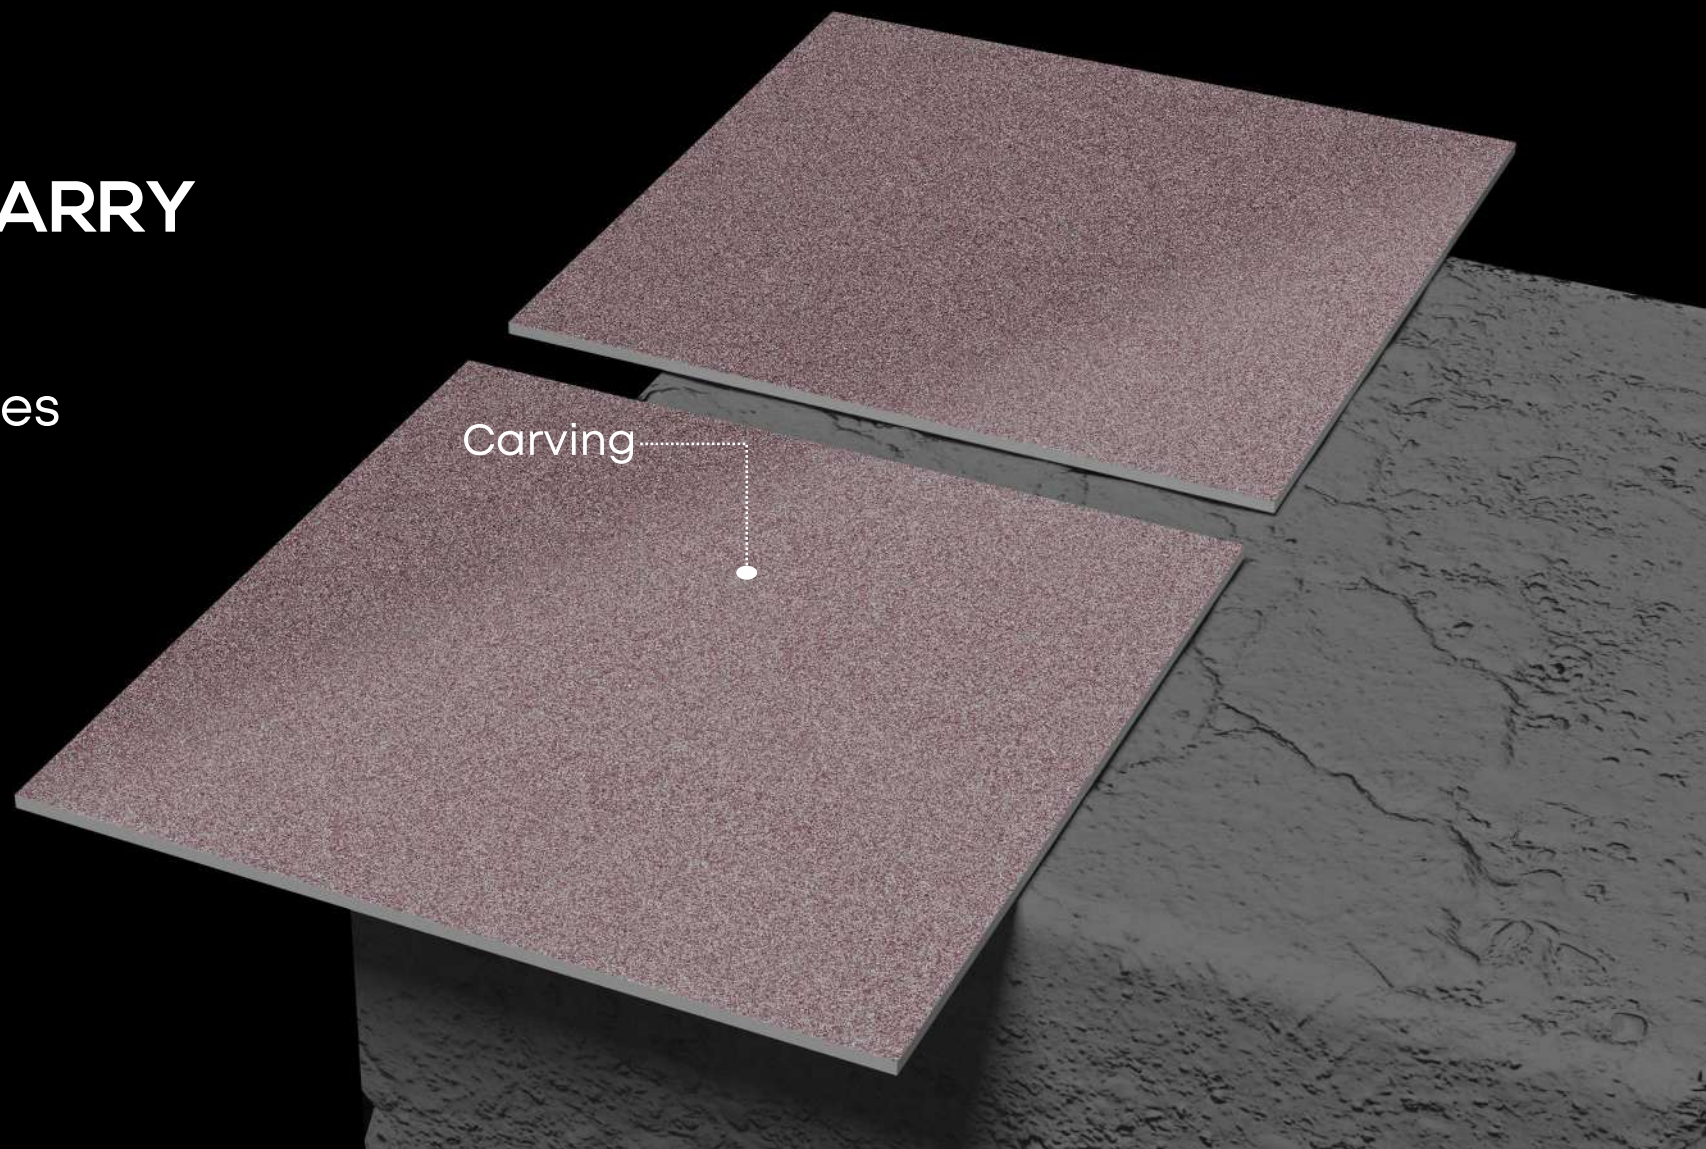

Crock
Series

Airport Terminals Shopping Center Gymnasium Hospital Hotel Offices

Design Name:
CROCK HL

Size:
600x600mm

Crock Series

Design Name:

CROCK BARRY

/
600x600mm
Porcelain Tiles