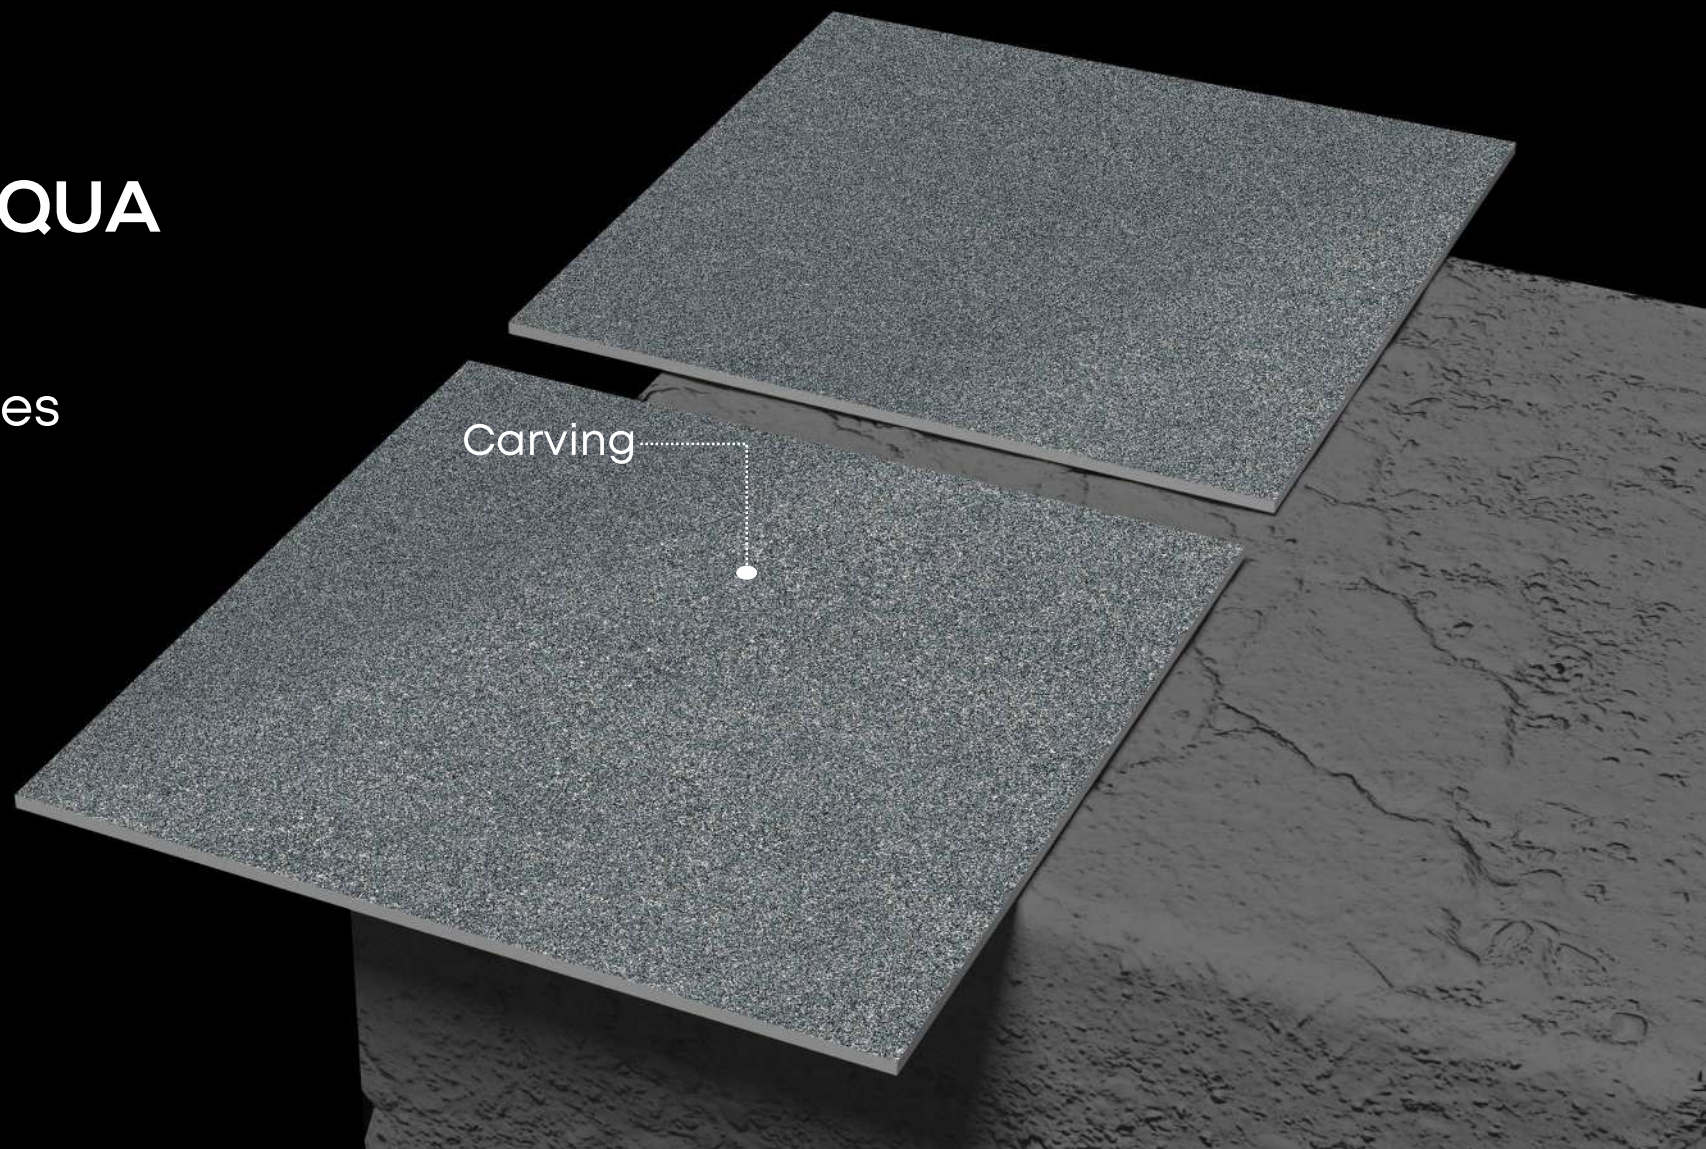

Design Name:

CROCK WINE

Size:

600x600mm

Crock
Series

Airport Terminals Shopping Center Gymnasium Hospital Hotel Offices

Design Name:

CROCK WINE

Size:

600x600mm

Crock Series

Design Name:

CROCK AQUA

/

600x600mm
Porcelain Tiles

Carving

Design Name: **CROCK AQUA** | Size: **600x600mm**

Crock
Series

Design Name: **CROCK AQUA** | Size: **600x600mm**

Crock Series

Design Name:

CROCK GREEN

600x600mm
Porcelain Tiles

Design Name: **CROCK GREEN** | Size: 600x600mm