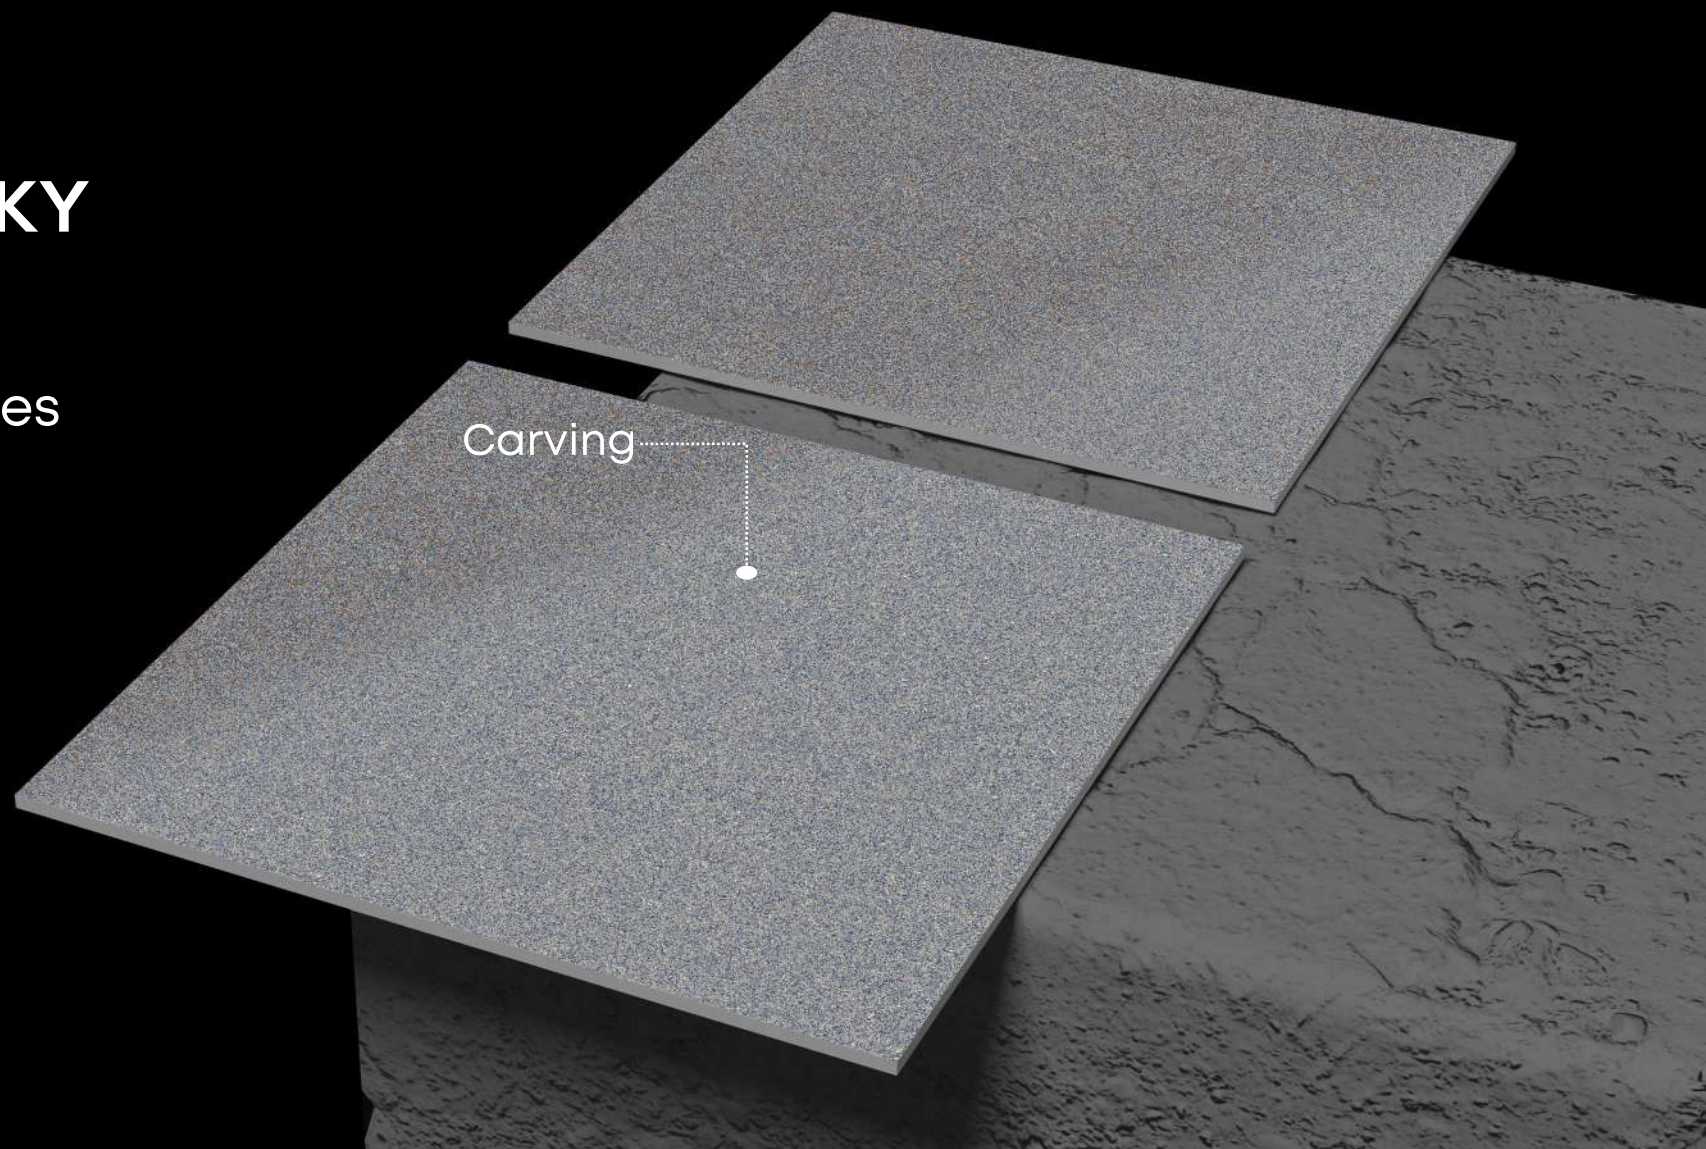

Design Name:

CROCK SKY

/

600x600mm
Porcelain Tiles

Design Name: **CROCK SKY** | Size: 600x600mm

Crock
Series

Airport Terminals Shopping Center Gymnasium Hospital Hotel Offices

Design Name: **CROCK SKY** | Size: **600x600mm**