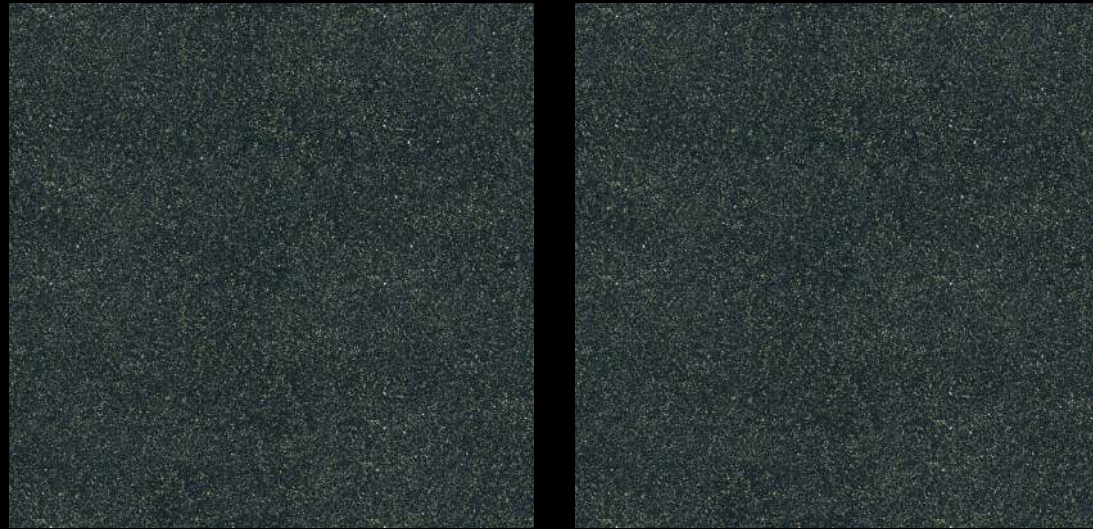

Size:

600x600mm

Crock Series

Design Name:

CROCK BLACK

/

600x600mm
Porcelain Tiles

Carving