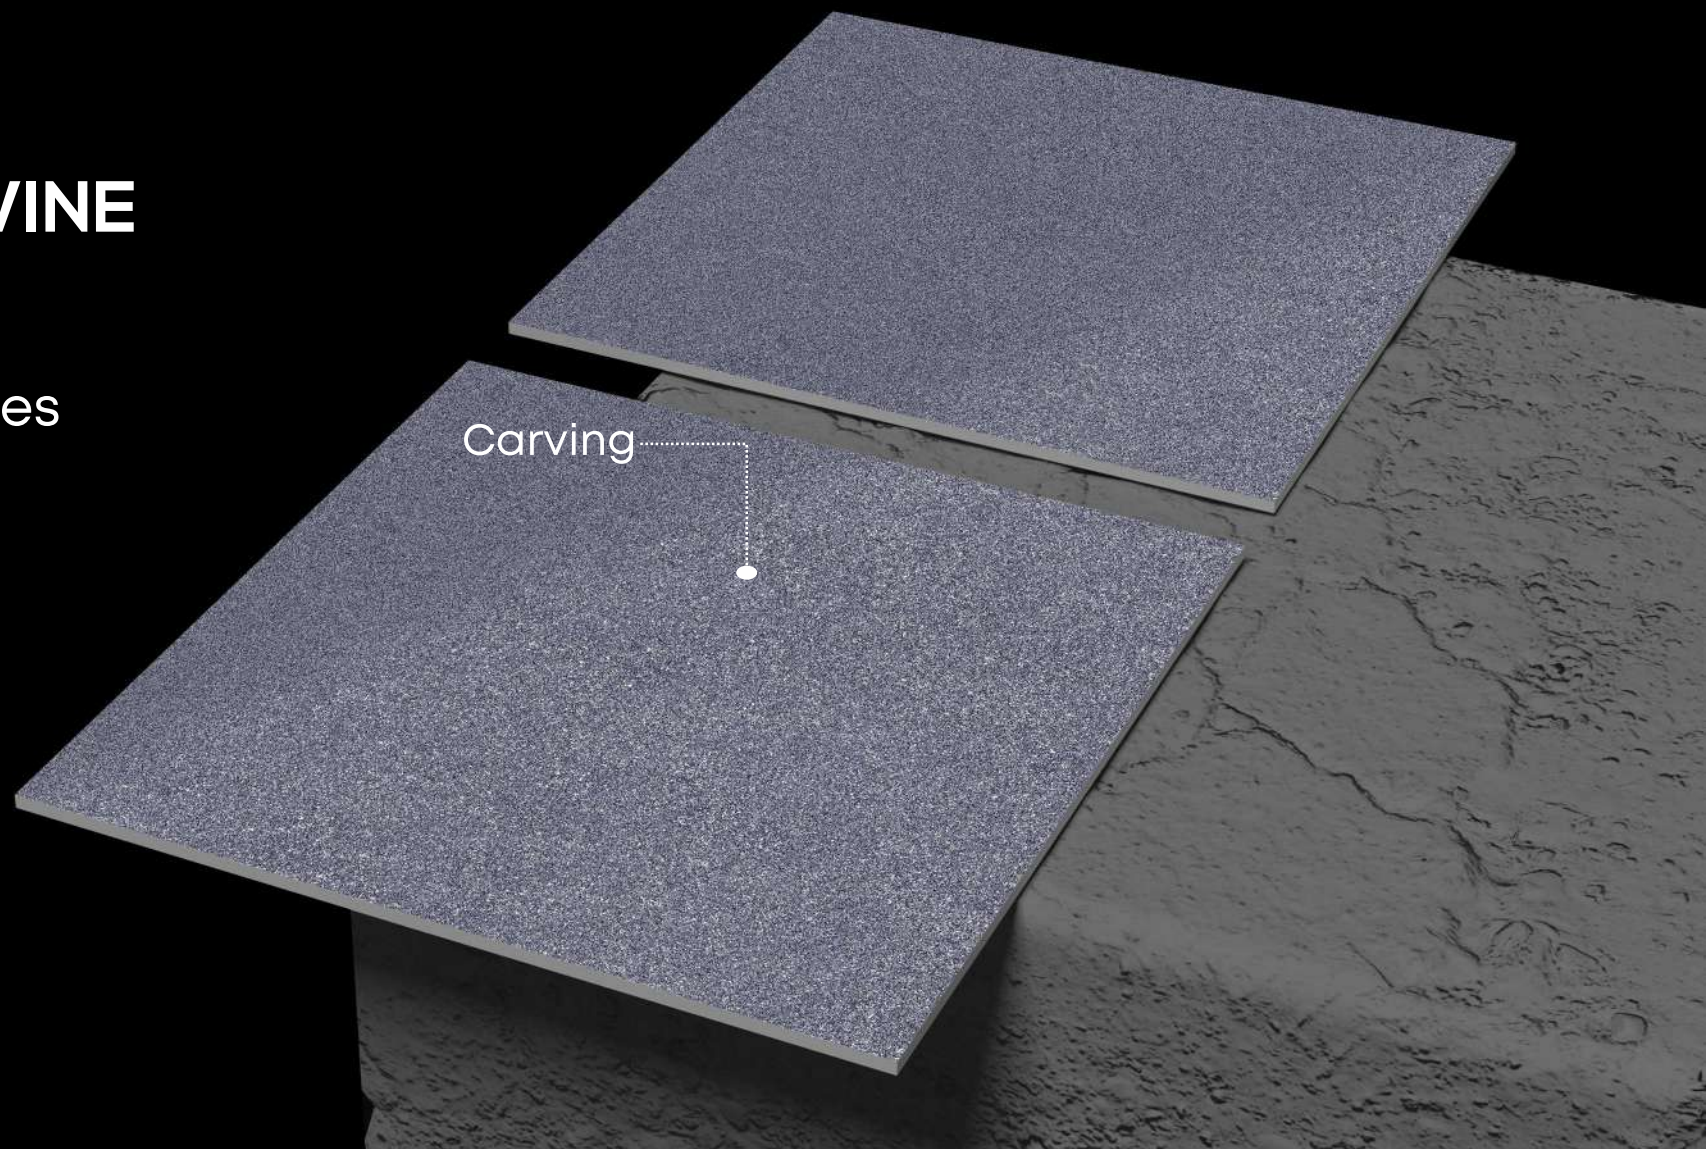

Crock
Series

Airport Terminals Shopping Center Gymnasium Hospital Hotel Offices

Design Name: **CROCK TEN** | Size: **600x600mm**

Crock Series

Design Name:

CROCK TOPAZ

/
600x600mm
Porcelain Tiles

Design Name: **CROCK TOPAZ** | Size: 600x600mm

Crock
Series

Airport Terminals Shopping Center Gymnasium Hospital Hotel Offices

Design Name: **CROCK TOPAZ** | Size: **600x600mm**

Crock Series

Design Name:

CROCK WINE

/

600x600mm
Porcelain Tiles

Design Name:

CROCK WINE

Size:

600x600mm

Crock
Series

Airport Terminals Shopping Center Gymnasium Hospital Hotel Offices

Design Name:

CROCK WINE

Size:

600x600mm

Crock Series

Design Name:

CROCK AQUA

/

600x600mm
Porcelain Tiles

Carving