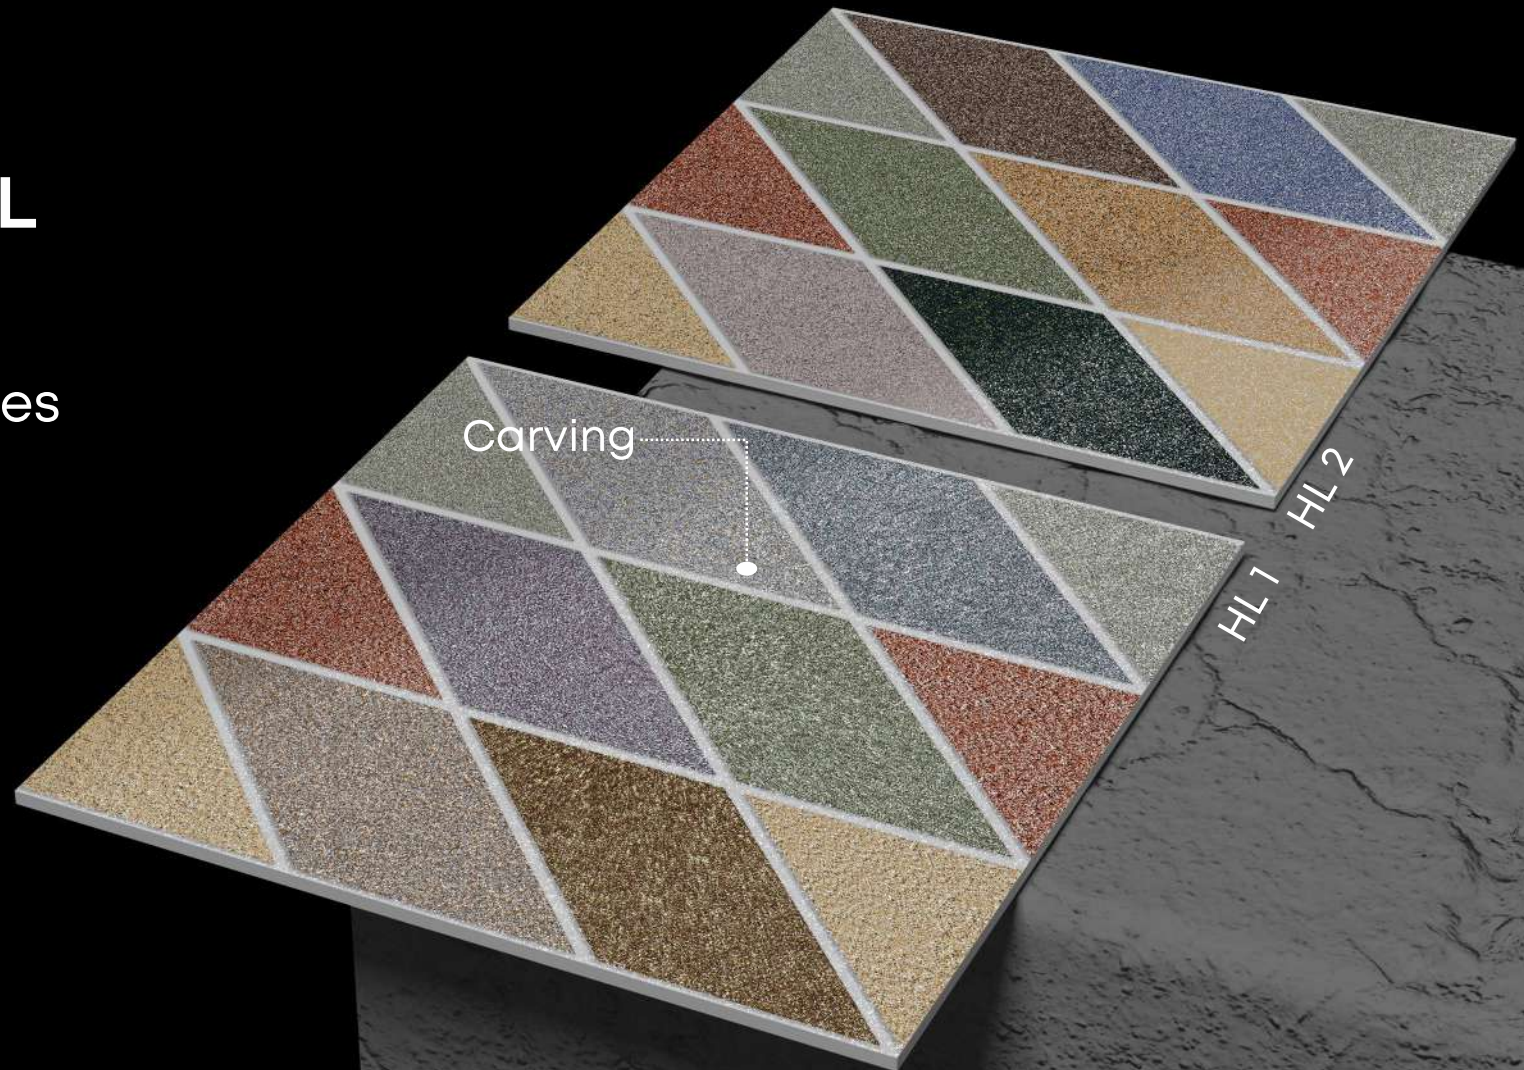

Crock Series

Design Name:

CROCK HL

600x600mm
Porcelain Tiles