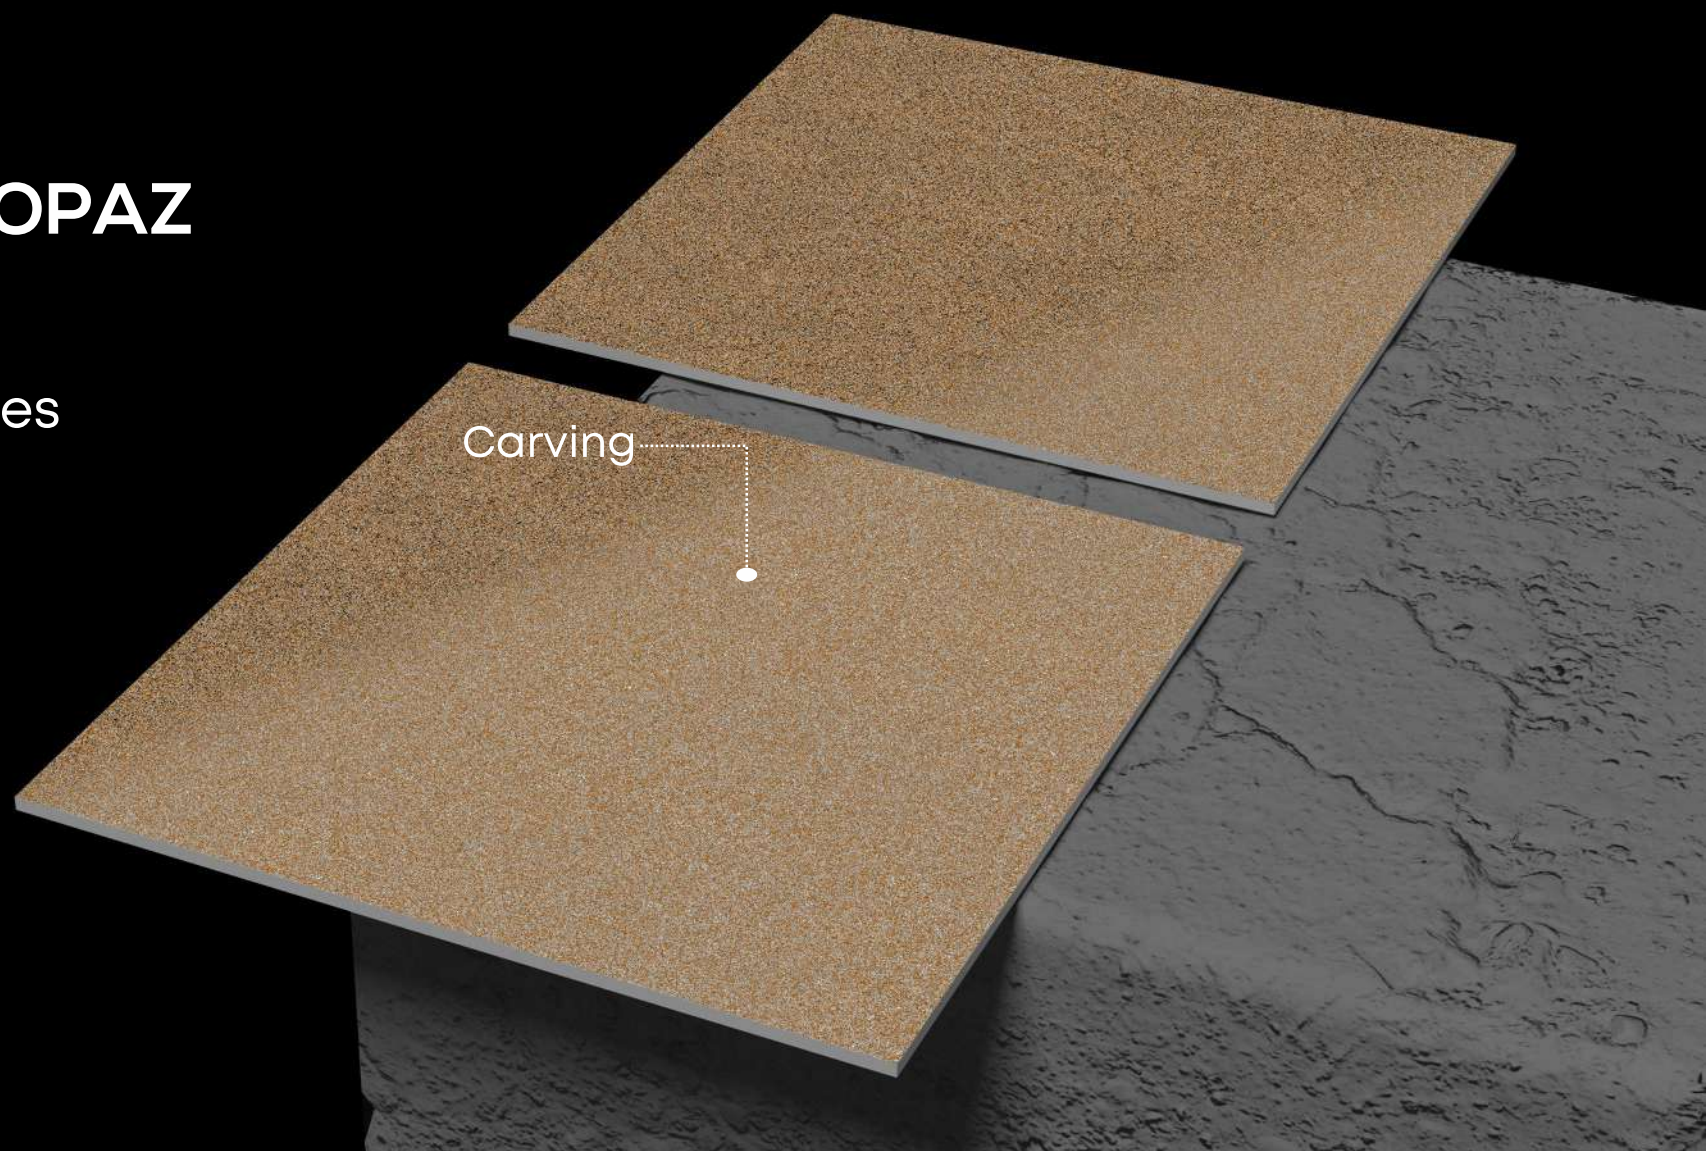

Airport Terminals Shopping Center Gymnasium Hospital Hotel Offices

Design Name: **CROCK STEM** | Size: 600x600mm

Crock Series

Design Name:

CROCK TEN

/

600x600mm
Porcelain Tiles

Design Name: **CROCK TEN** | Size: 600x600mm

Crock
Series

Airport Terminals Shopping Center Gymnasium Hospital Hotel Offices

Design Name: **CROCK TEN** | Size: **600x600mm**

Crock Series

Design Name:

CROCK TOPAZ

/
600x600mm
Porcelain Tiles

Design Name: **CROCK TOPAZ** | Size: 600x600mm

Crock
Series

Airport Terminals Shopping Center Gymnasium Hospital Hotel Offices

Design Name: **CROCK TOPAZ** | Size: **600x600mm**

Crock Series

Design Name:

CROCK WINE

/

600x600mm
Porcelain Tiles