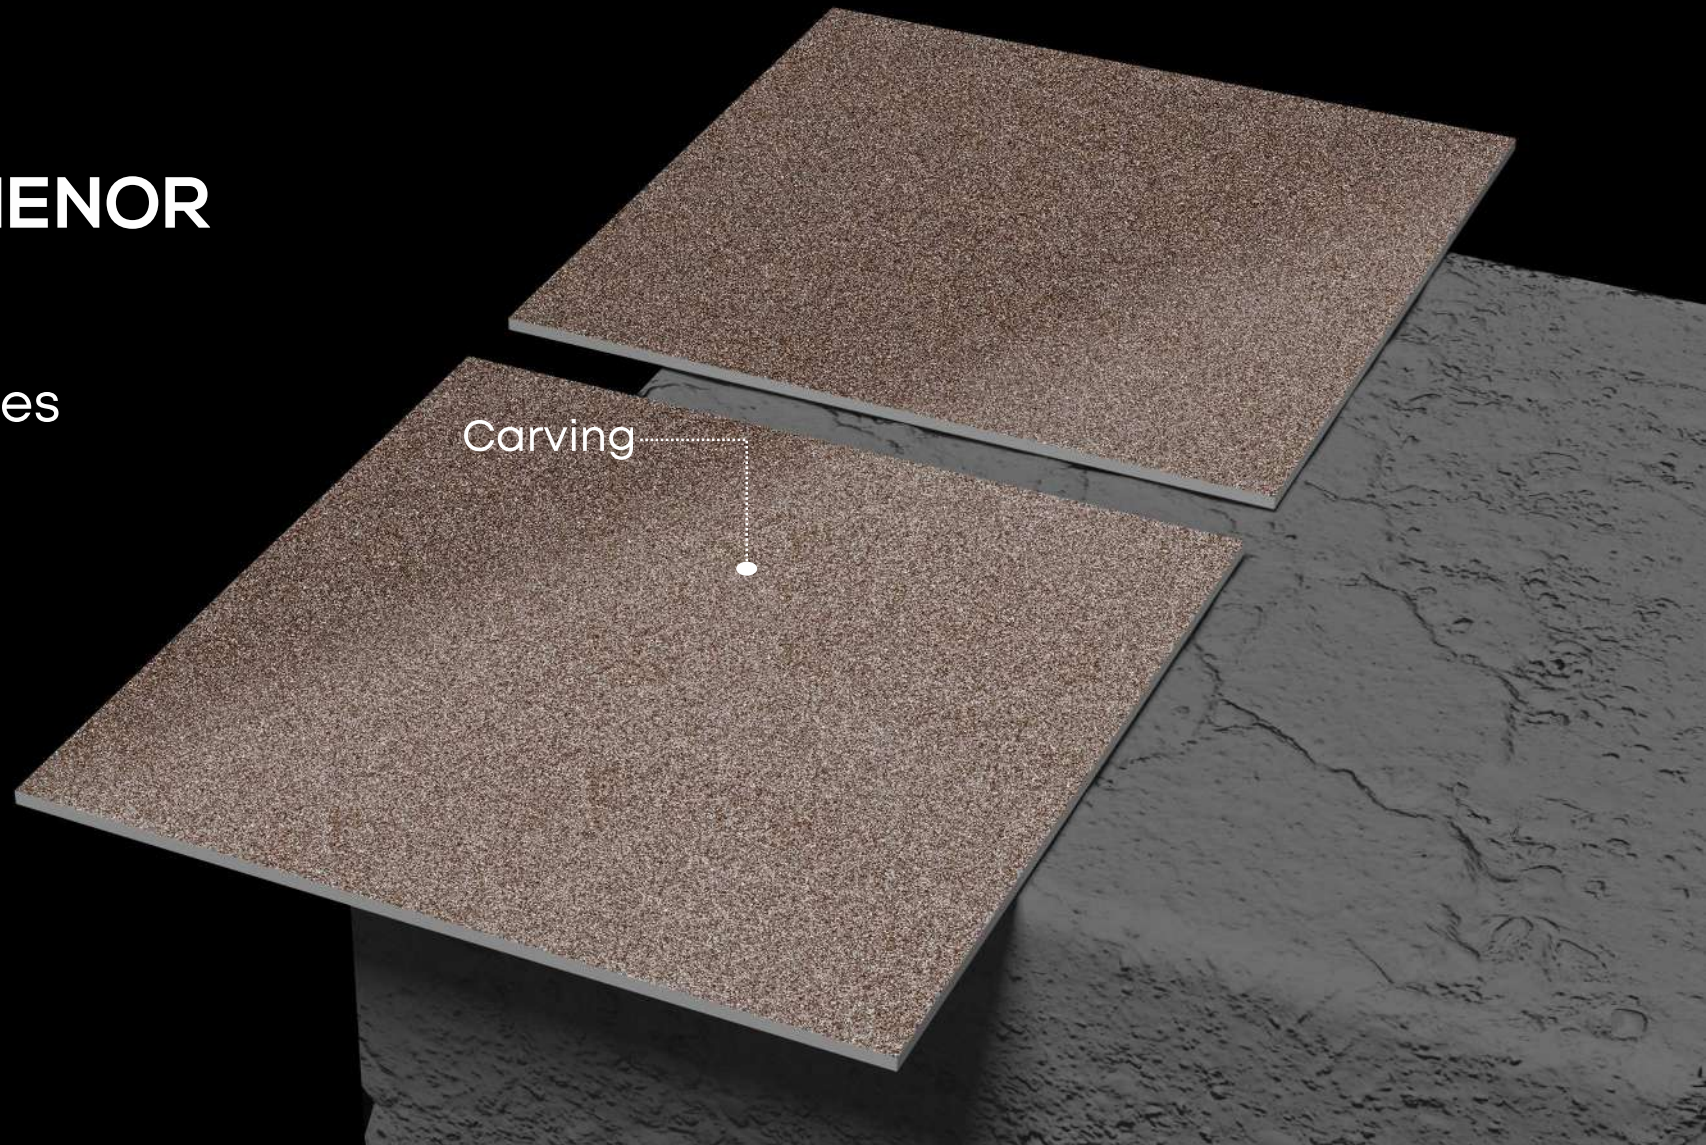

Design Name: **CROCK CREAMY** | Size: **600x600mm**

Crock Series

Design Name:

CROCK MENOR

/

600x600mm
Porcelain Tiles

Design Name:

CROCK MENOR