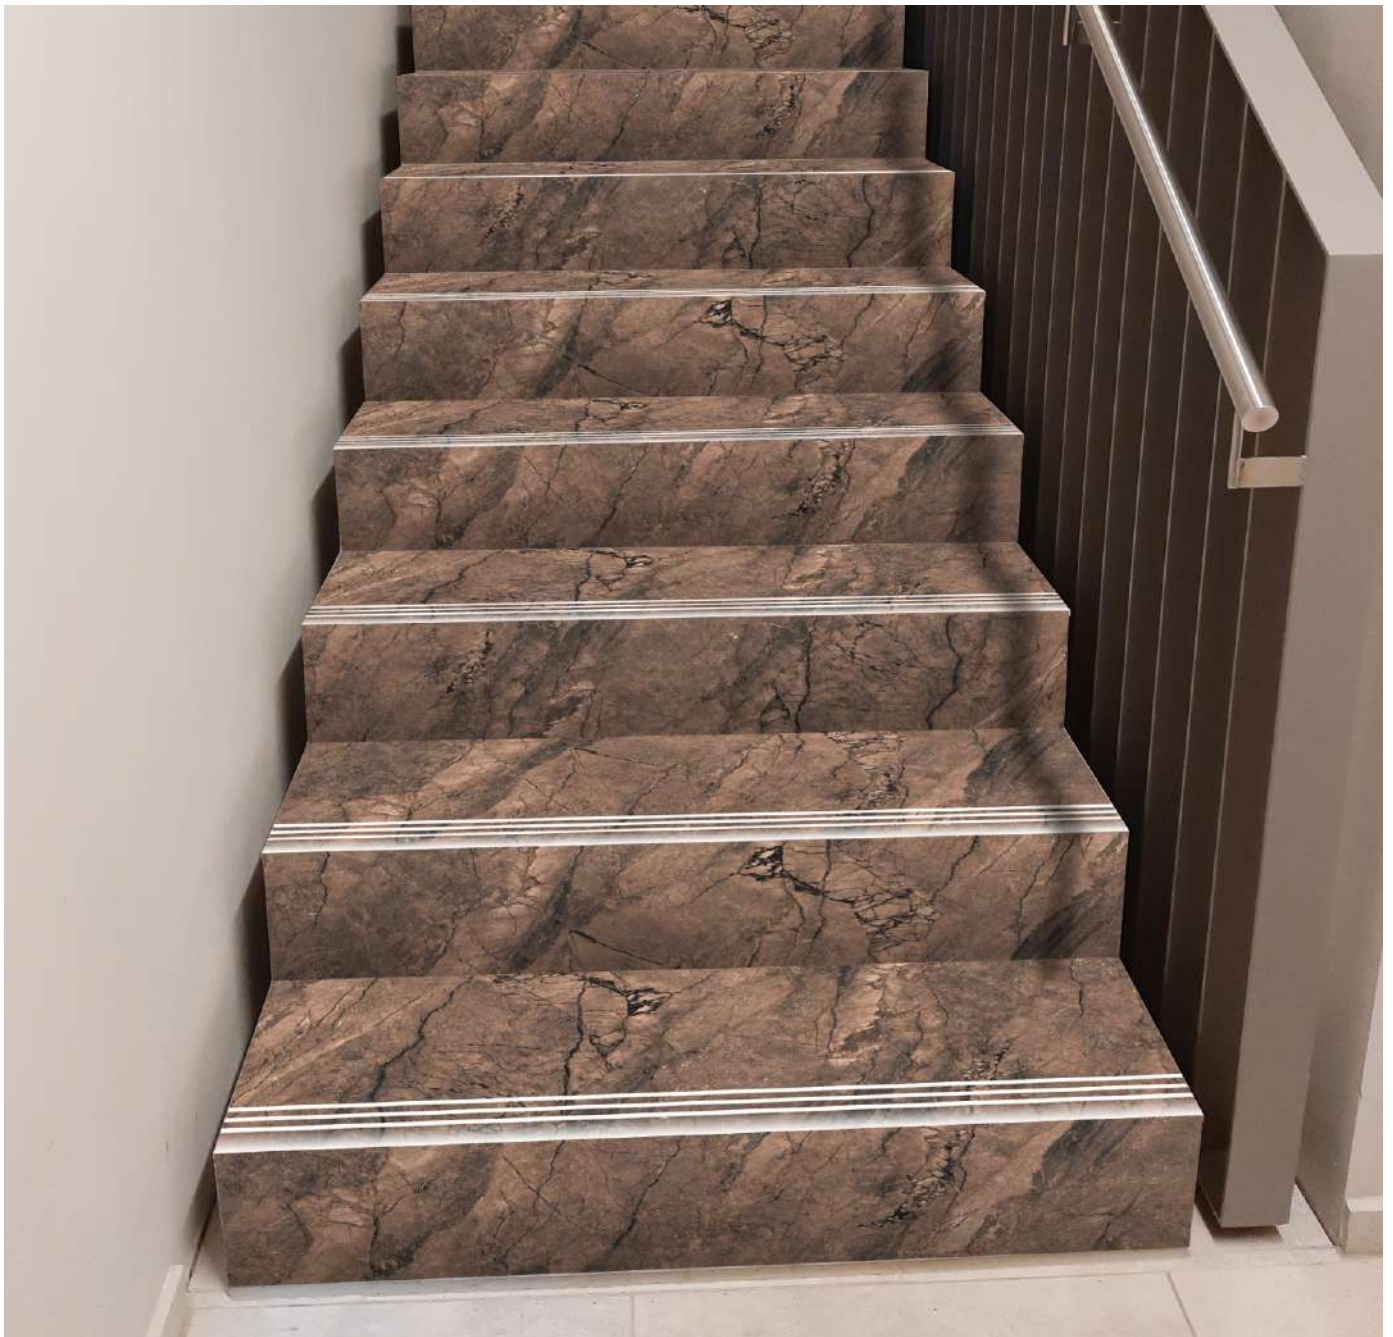

Step : 900x300mm
Riser : 900x200mm

Lapato sugar

604

STEP

RISER

Matt Finish

REAL VIEW