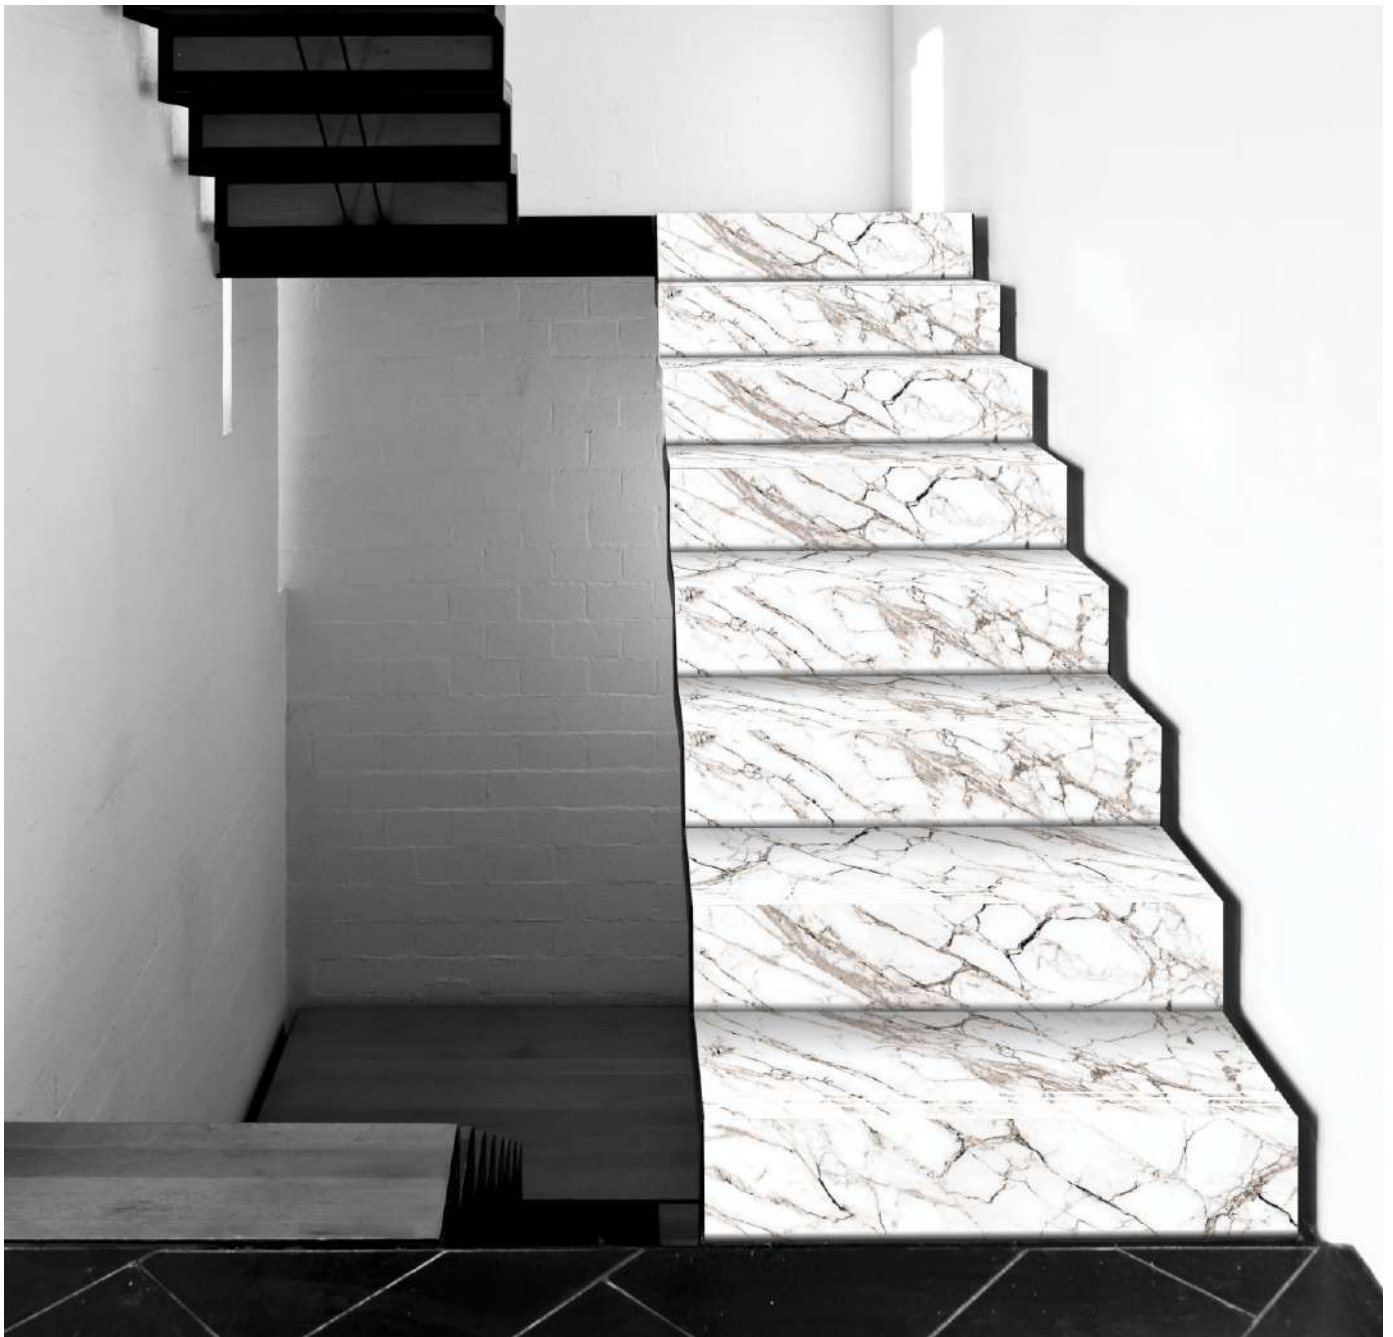

DECORATE YOUR 
DREAM HOUSE

One Step Ahead...

**Vitrified
Step & Riser Tiles**

Lapato sugar

Step : 900x300mm
Riser : 900x200mm

REAL VIEW

LUXURY
surface

Step : 900x300mm
Riser : 900x200mm

Lapato sugar

601

STEP

RISER

Matt Finish

REAL VIEW

Step : 900x300mm
Riser : 900x200mm

Lapato sugar

602

STEP

RISER

Matt Finish

REAL VIEW

Step : 900x300mm
Riser : 900x200mm

Lapato sugar

603