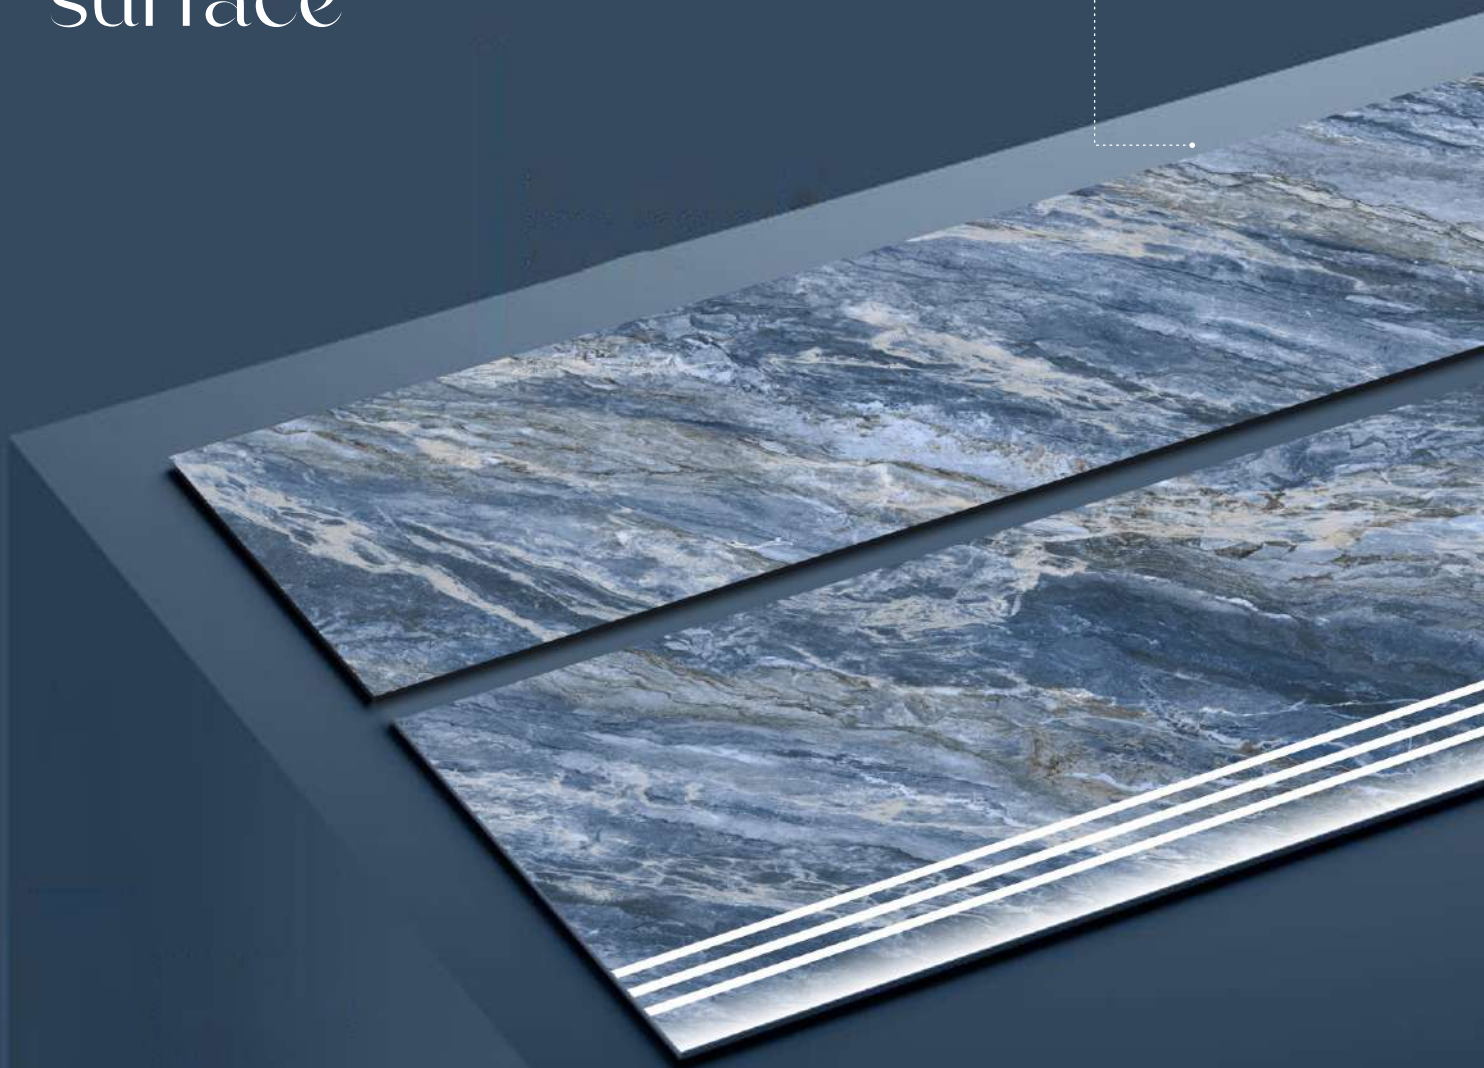

DECORATE YOUR 
DREAM HOUSE

One Step Ahead...

**Vitrified
Step & Riser Tiles**

Lapato sugar

Step : 900x300mm
Riser : 900x200mm

REAL VIEW

LUXURY
surface

Step : 900x300mm
Riser : 900x200mm