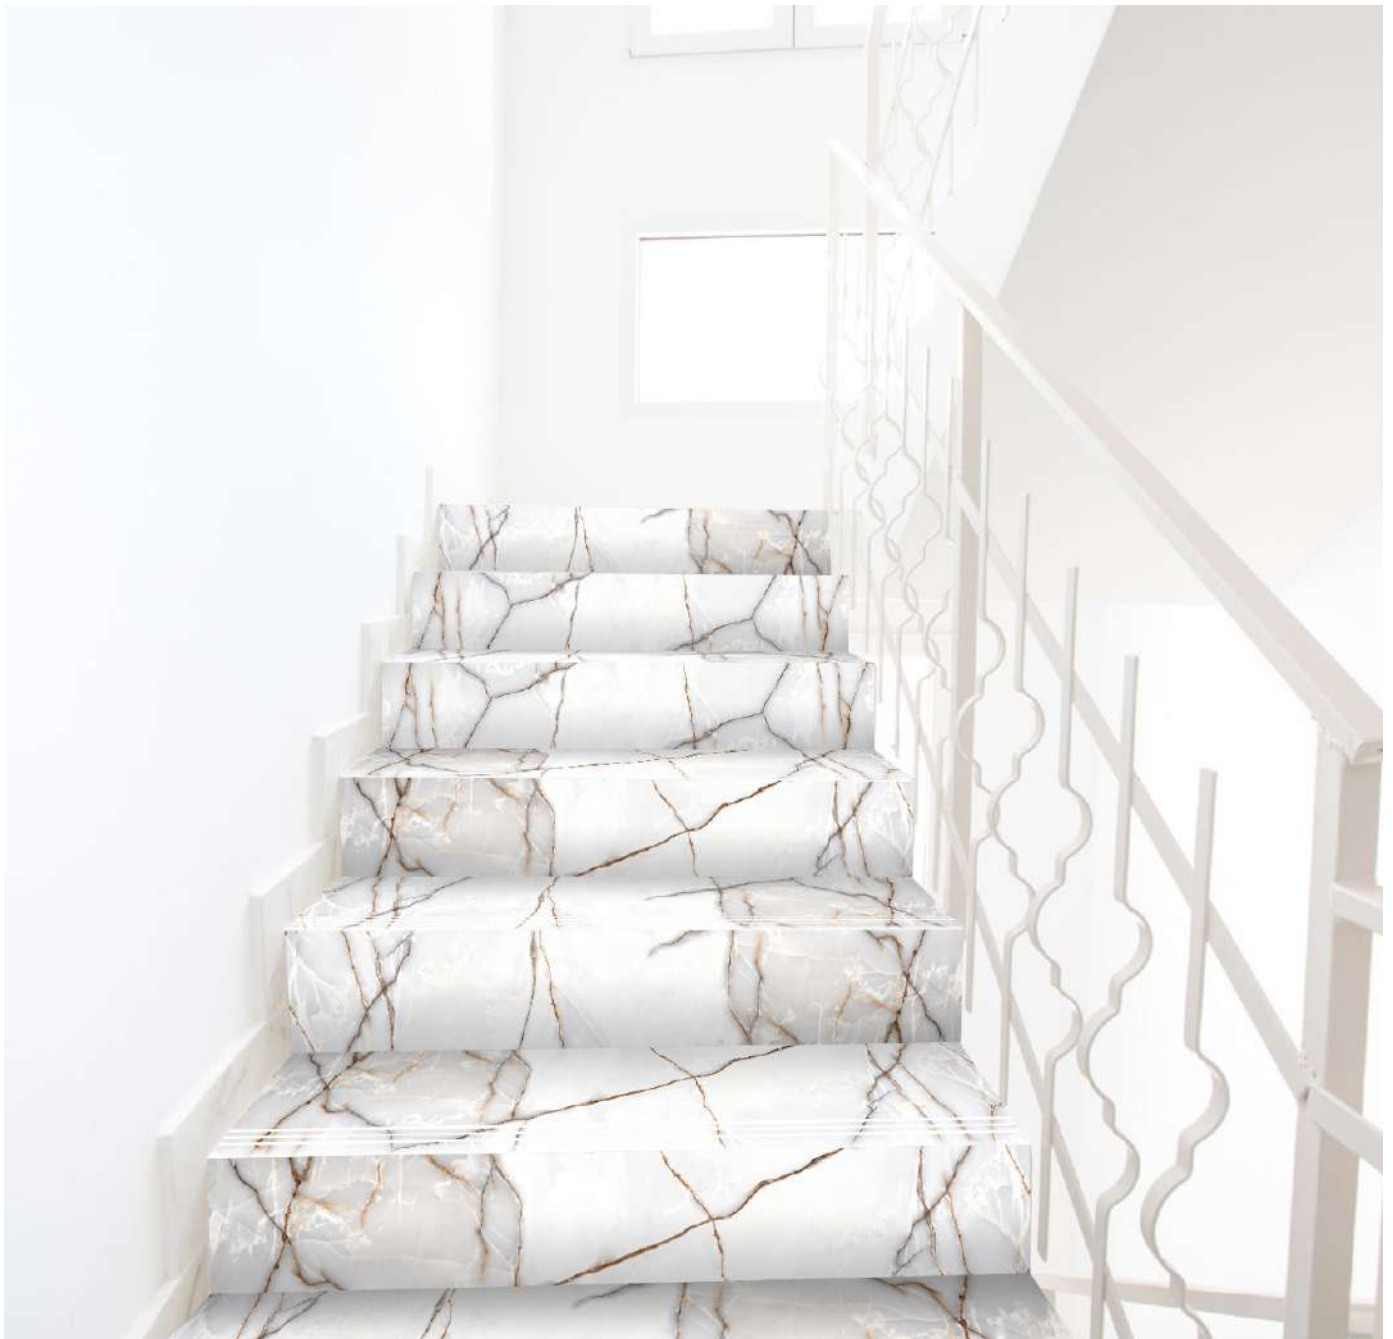

REAL VIEW

Step : 900x300mm
Riser : 900x200mm

Lapato sugar

607

STEP

RISER

Matt Finish

REAL VIEW