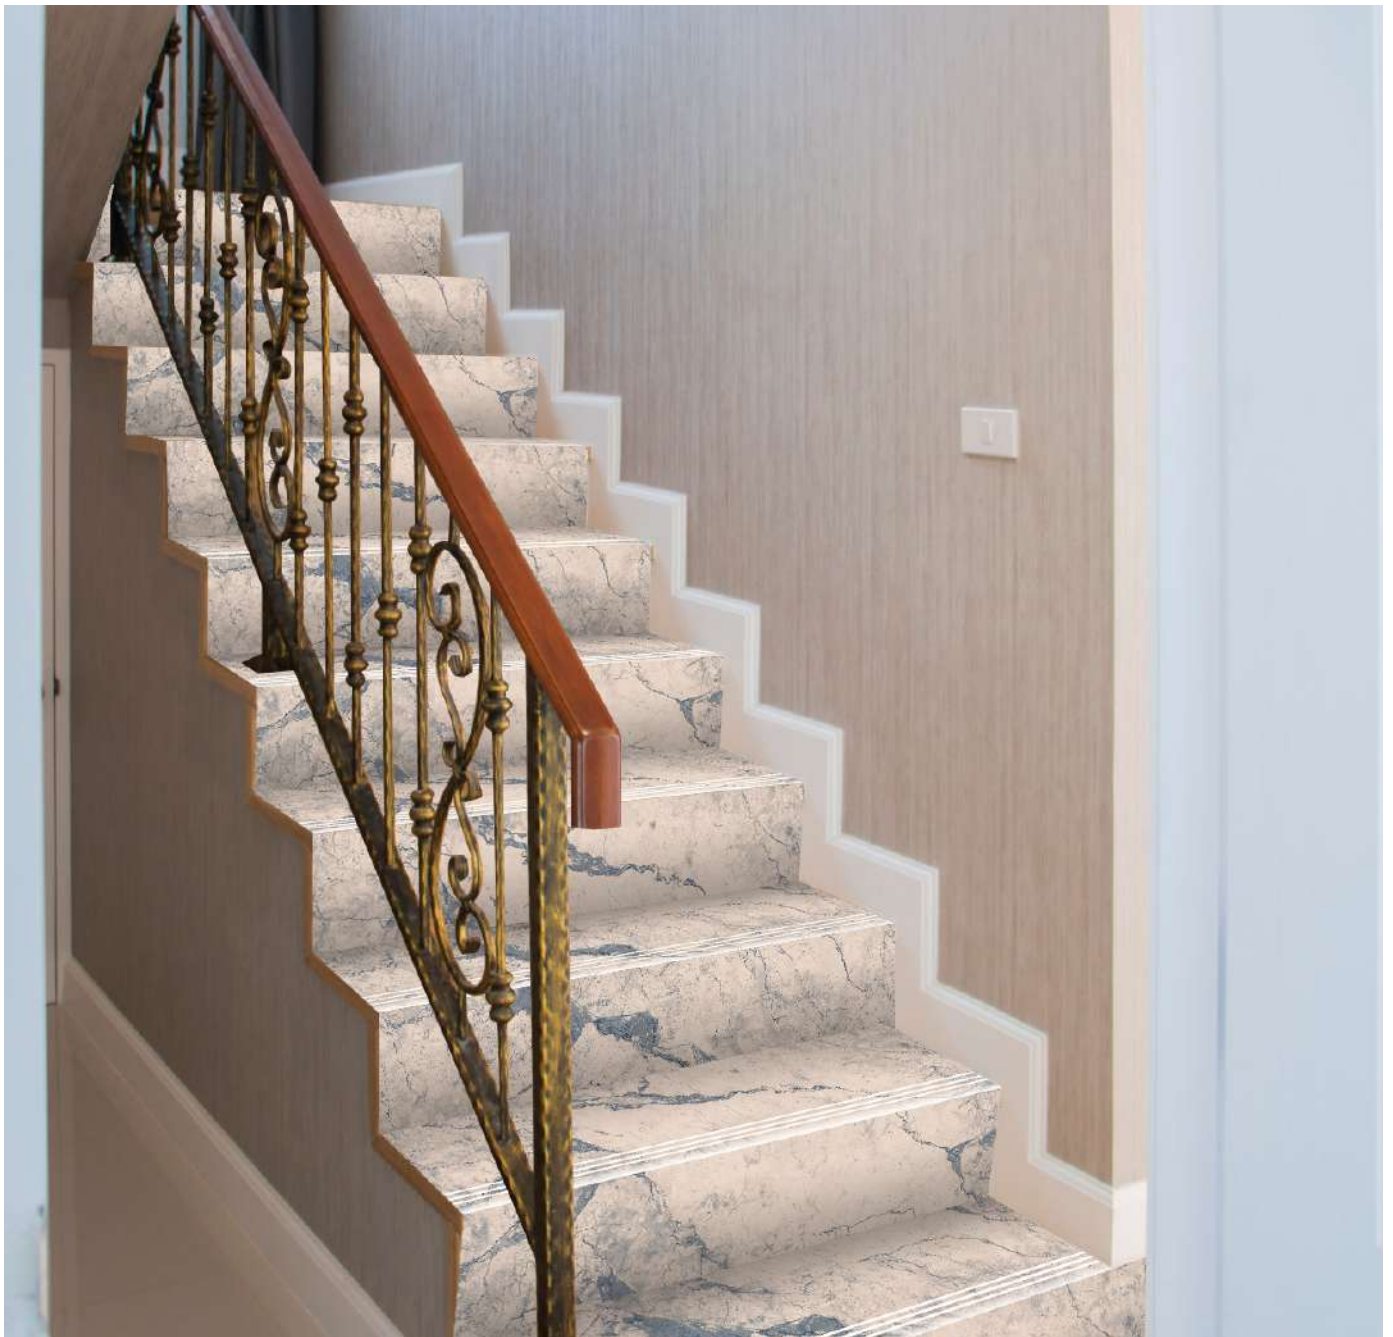

Matt Finish

REAL VIEW

Step : 900x300mm
Riser : 900x200mm

Lapato sugar

614

STEP

RISER

Matt Finish

REAL VIEW

Step : 900x300mm
Riser : 900x200mm

Lapato sugar

615

STEP

RISER

Matt Finish

REAL VIEW