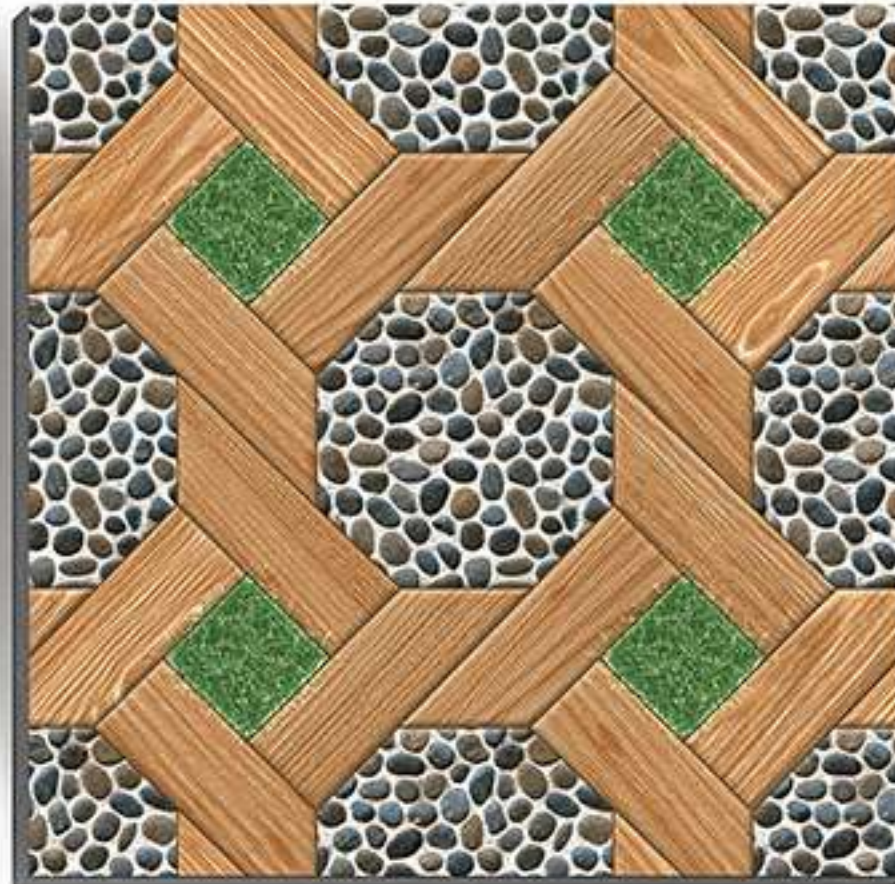

GREEN SERIES

1006

Thickness
12 mm

HEAVY DUTY

400X 400MM Digital Vitrified Parking Tiles