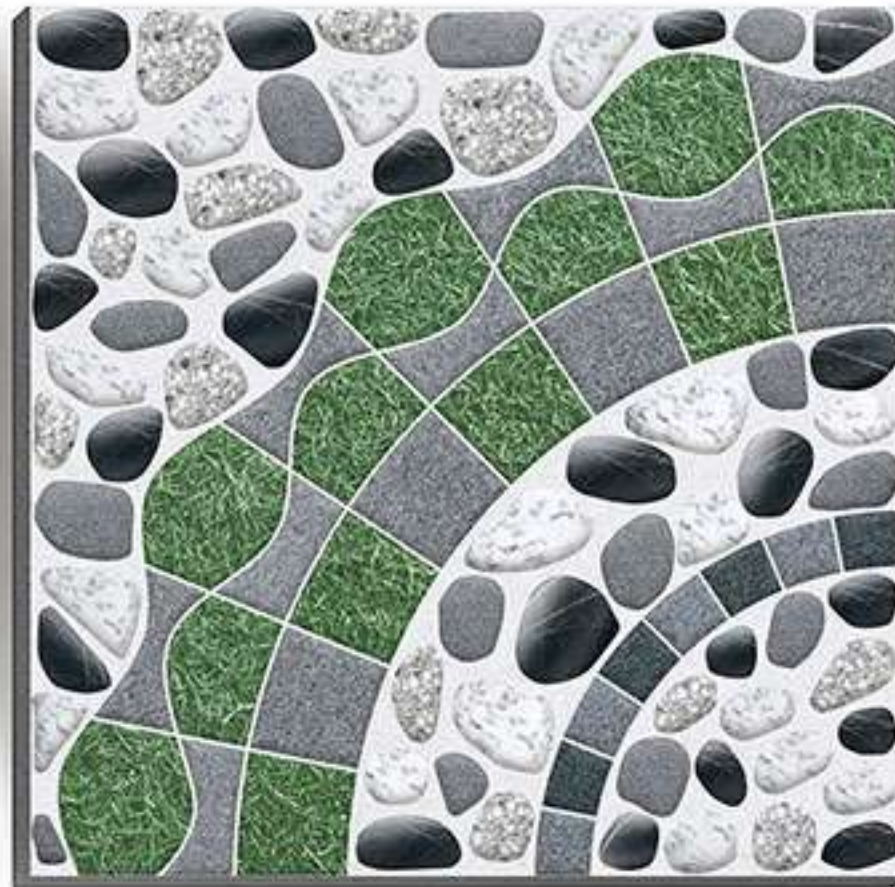

GREEN SERIES

1038

Thickness
12 mm

HEAVY DUTY

**400X 400MM Digital Vitrified
Parking Tiles**