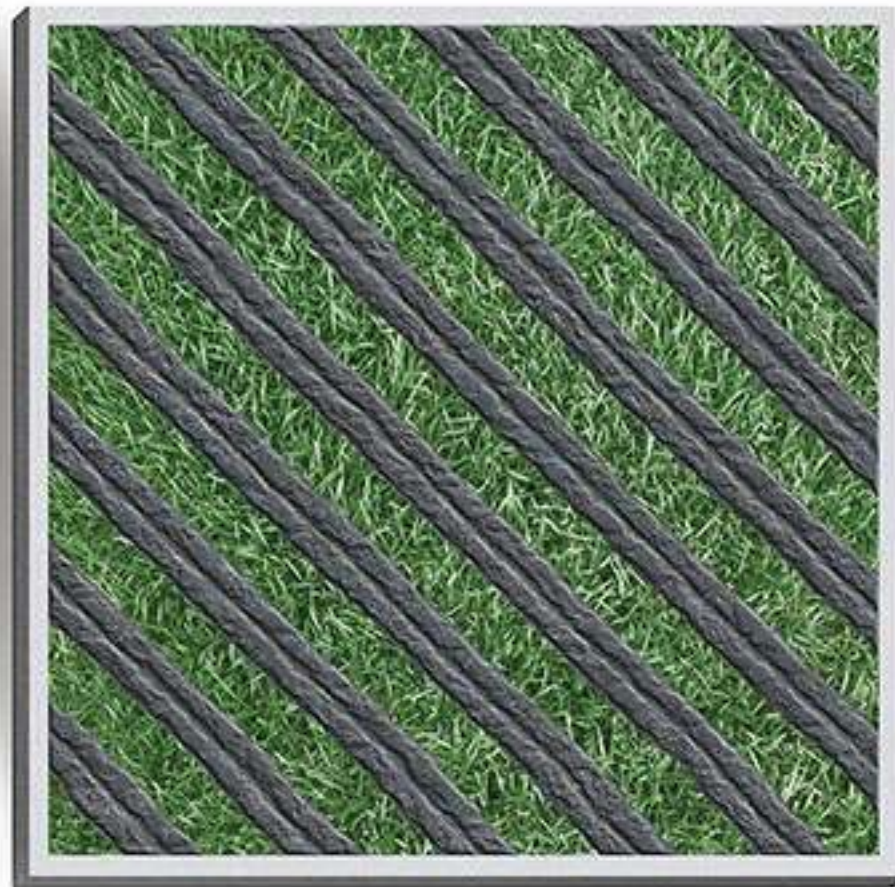

GREEN SERIES

1018

Thickness
12 mm

HEAVY DUTY

**400X 400MM Digital Vitrified
Parking Tiles**