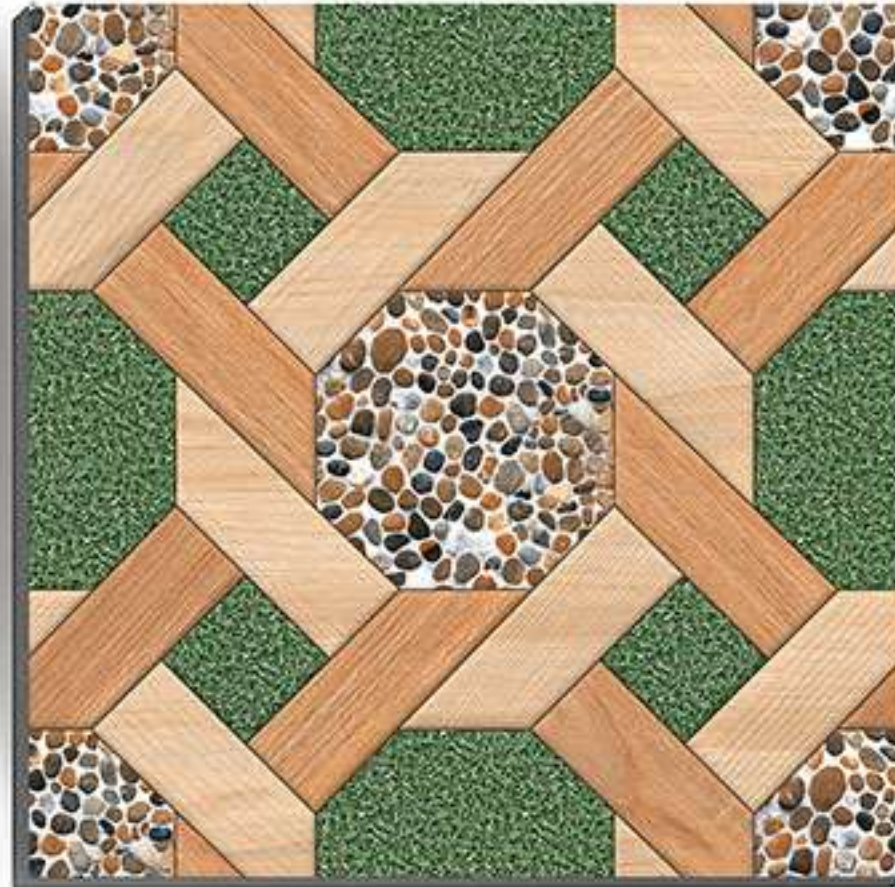

GREEN SERIES

1007

Thickness
12 mm

HEAVY DUTY

**400X 400MM Digital Vitrified
Parking Tiles**