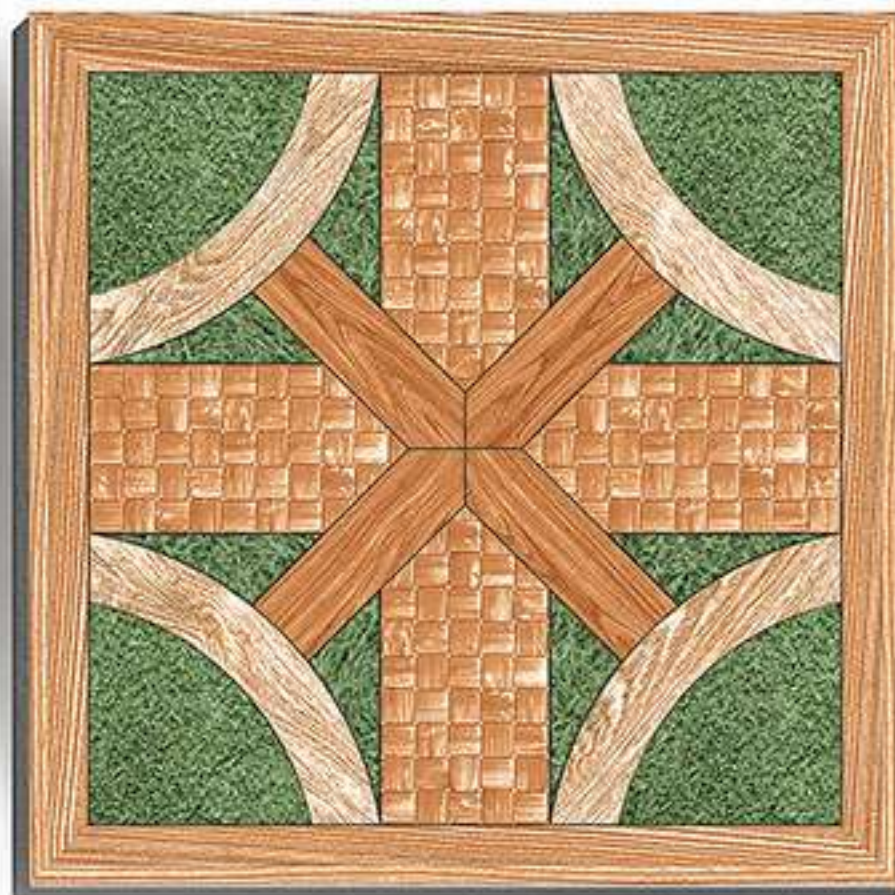

Thickness
12 mm

HEAVY DUTY

**400X 400MM Digital Vitrified
Parking Tiles**

GREEN SERIES

PLAIN

1045

Thickness
12 mm

HEAVY DUTY