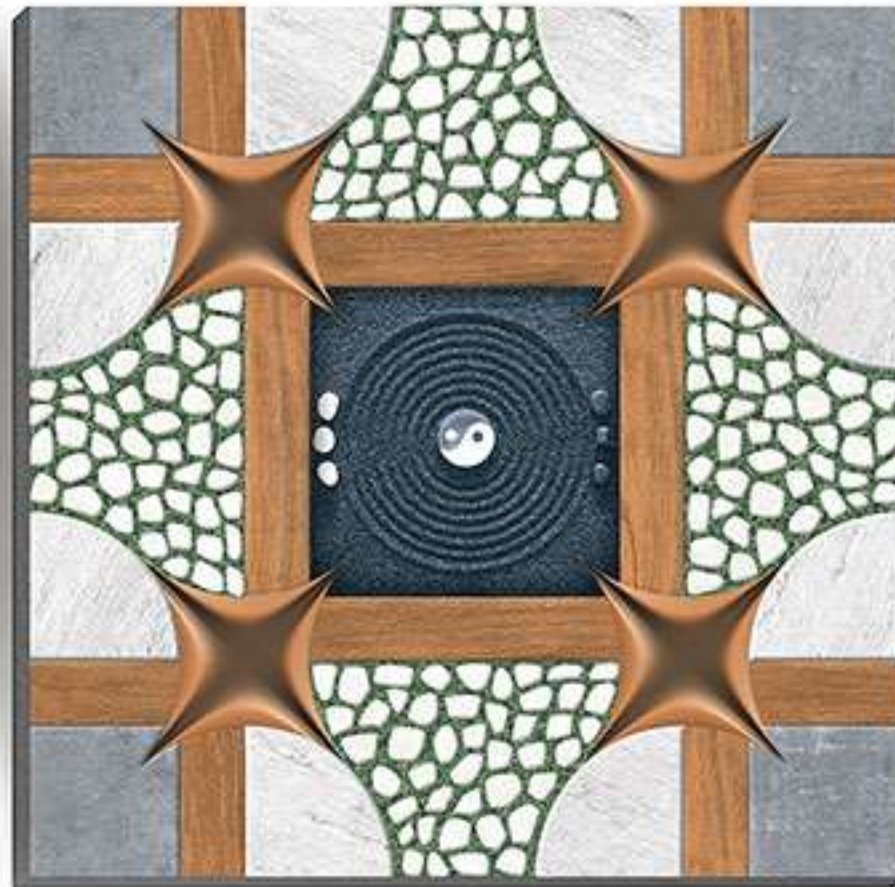

PUNCH

1031

Thickness
12 mm

HEAVY DUTY

**400X 400MM Digital Vitrified
Parking Tiles**

GREEN SERIES

PUNCH

1032