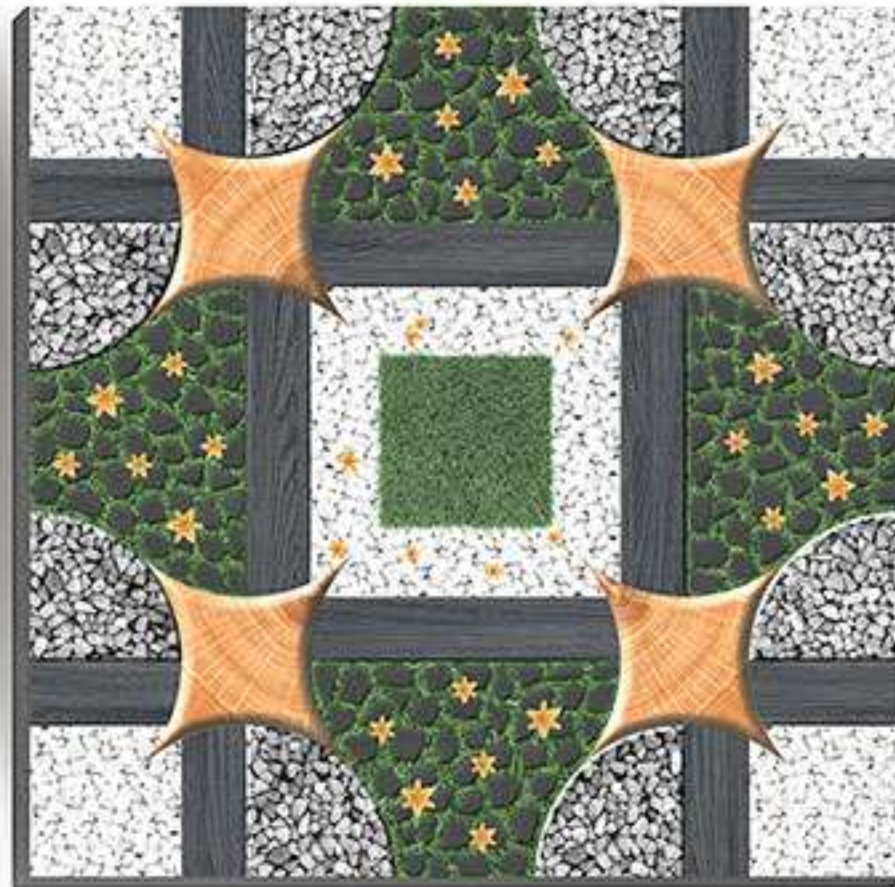

Thickness
12 mm

HEAVY DUTY

**400X 400MM Digital Vitrified
Parking Tiles**

GREEN SERIES

PUNCH

1033

Thickness
12 mm

HEAVY DUTY