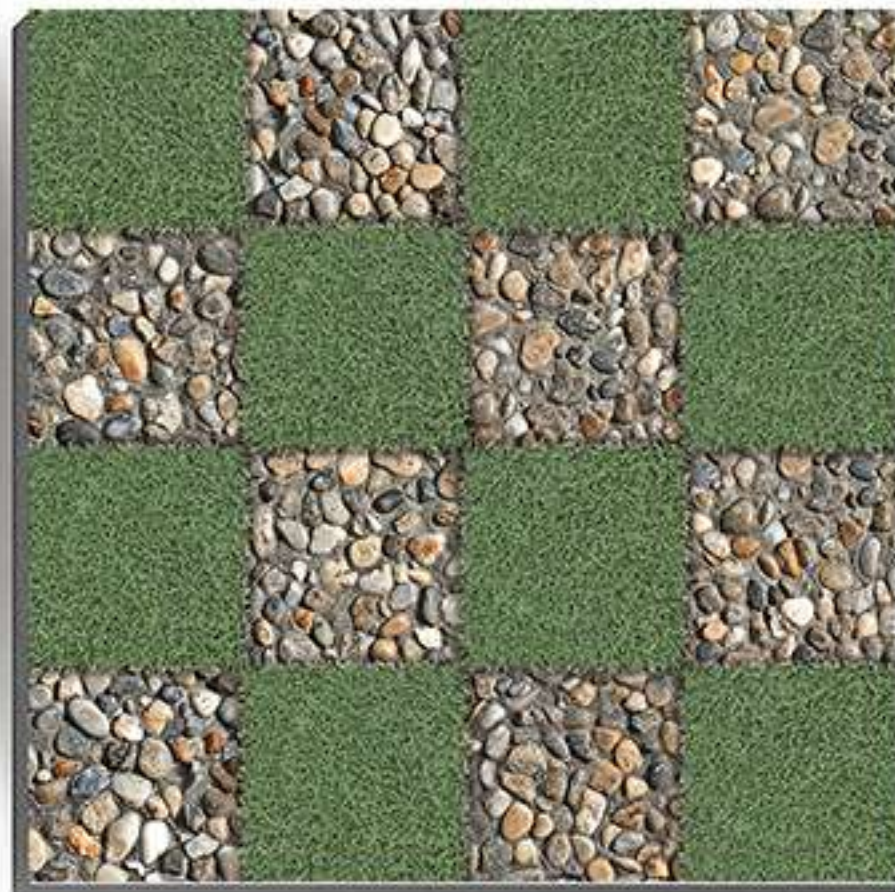

GREEN SERIES

1046

Thickness
12 mm

HEAVY DUTY

400X 400MM Digital Vitrified Parking Tiles