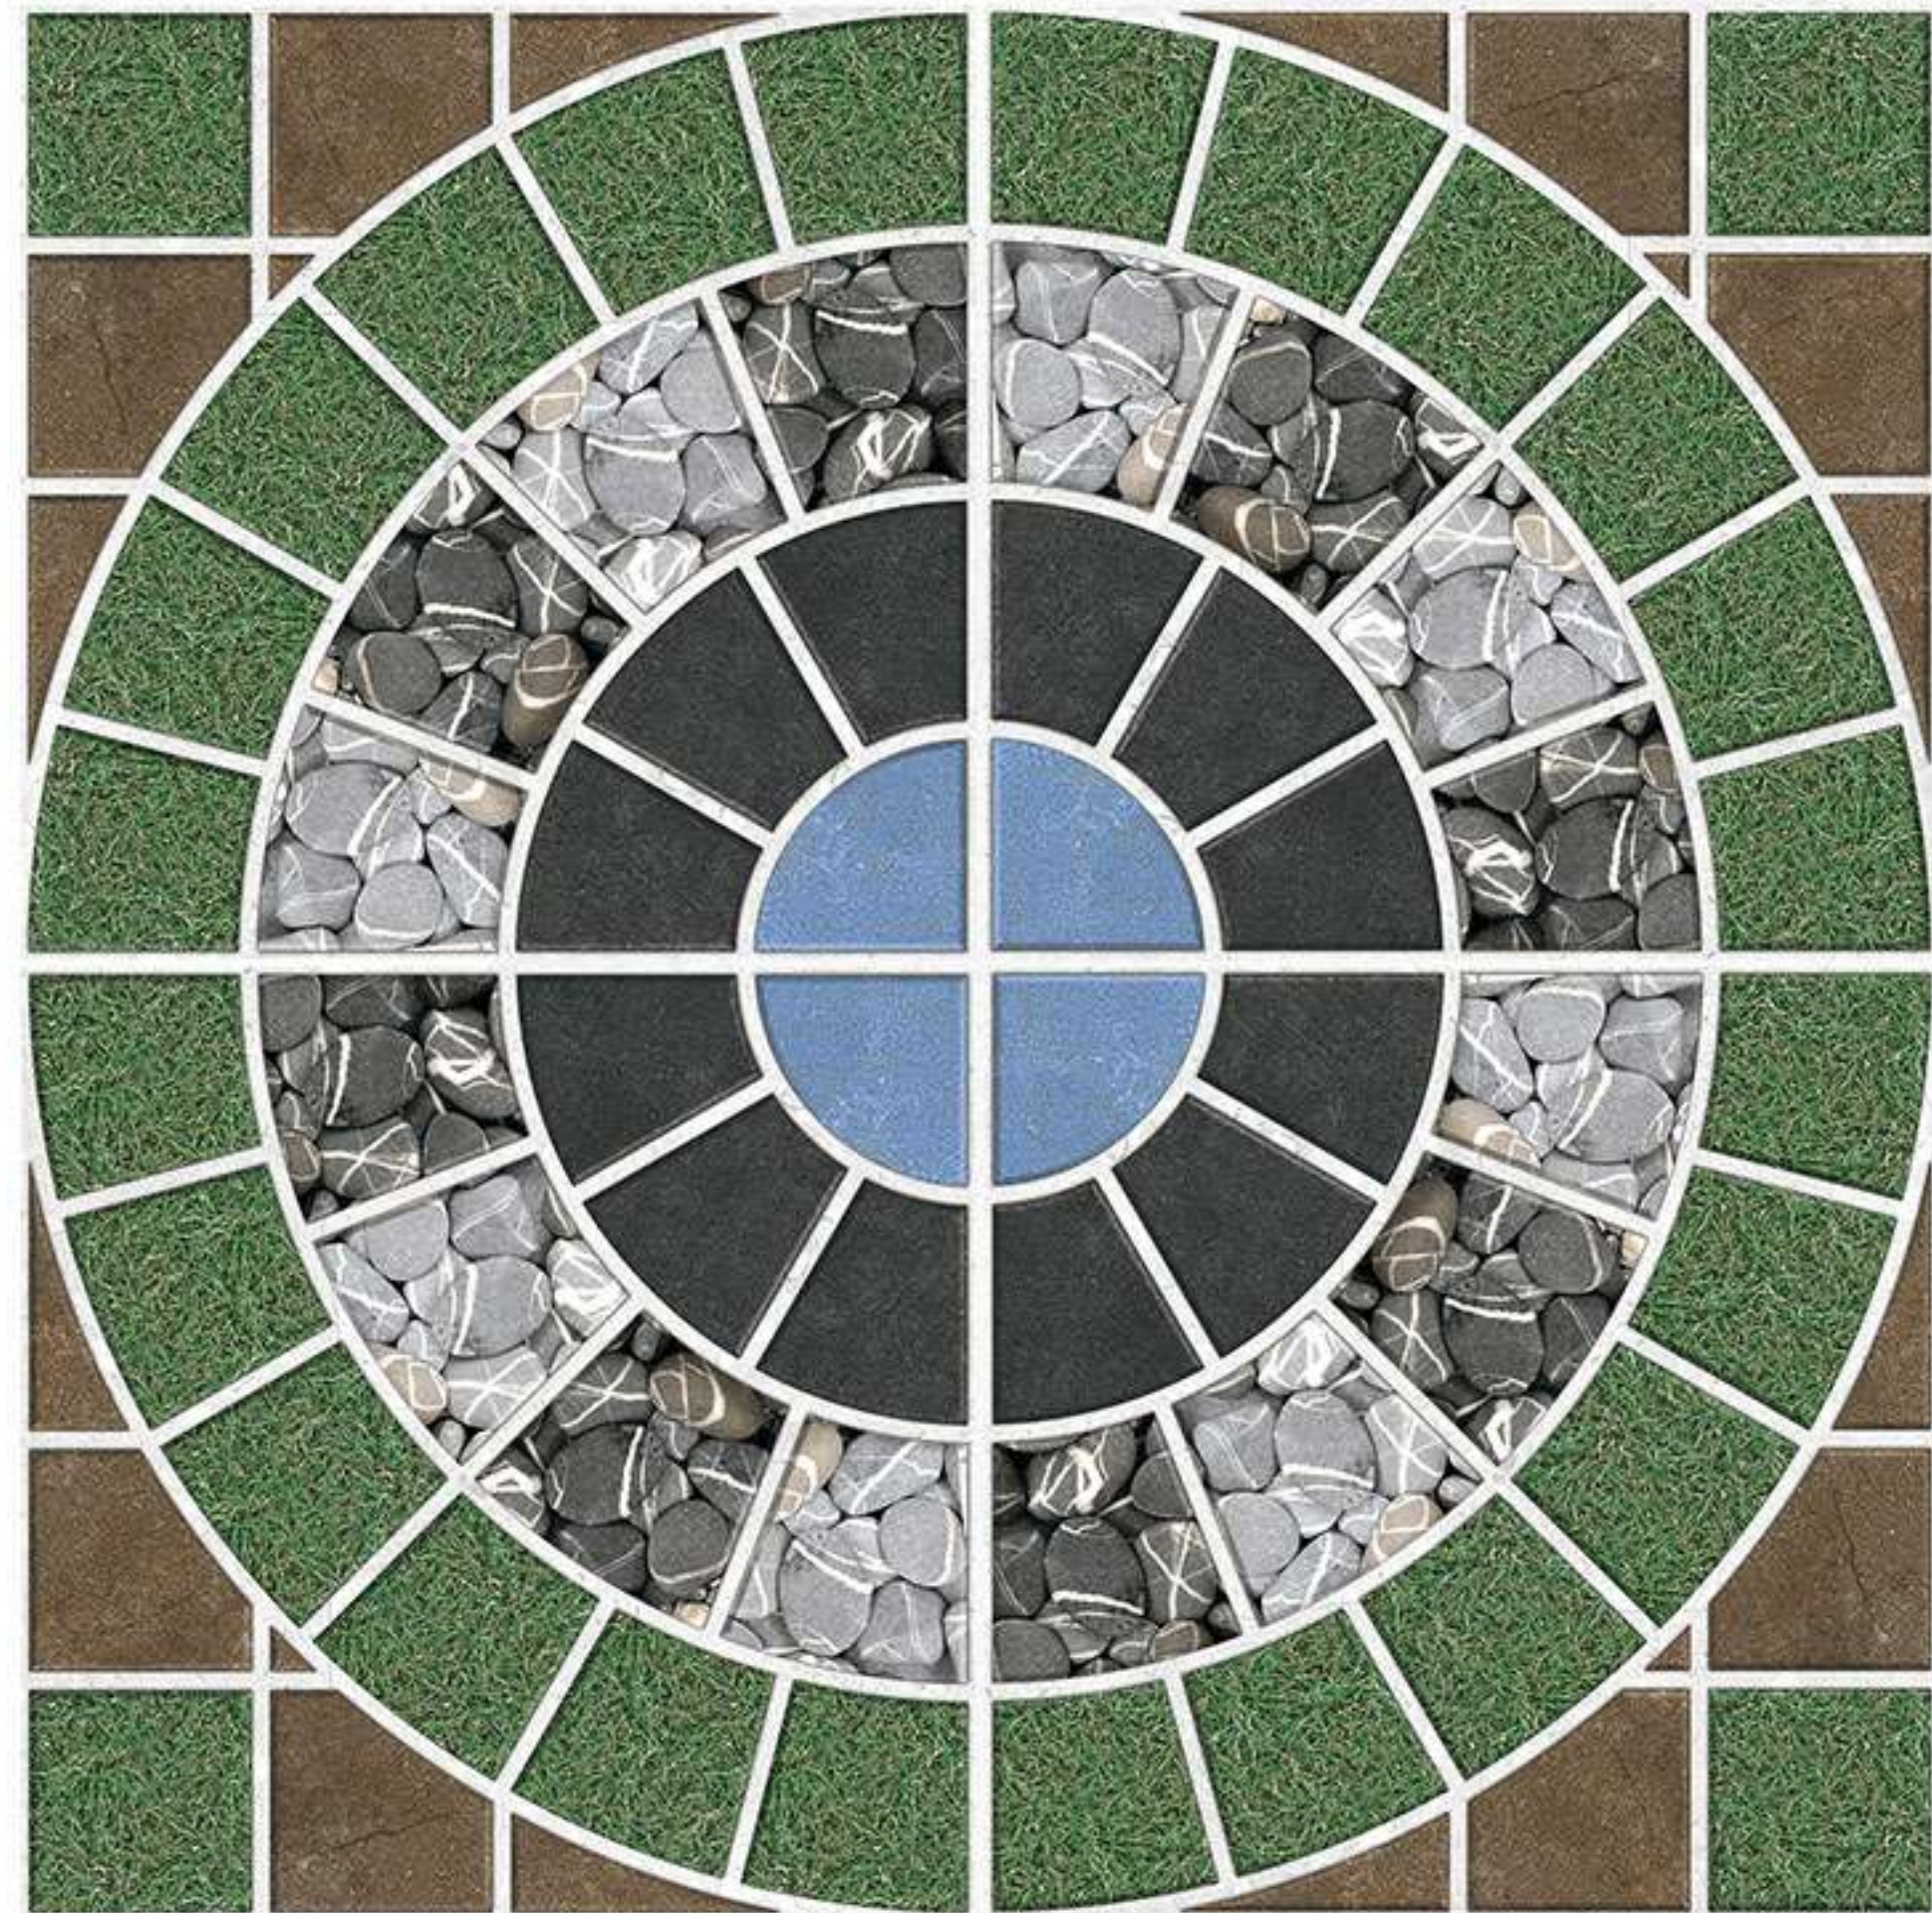

Thickness
12 mm

HEAVY DUTY

400X Digital Vitrified
400MM Parking Tiles

GREEN SERIES

PUNCH

1013

Thickness
12 mm

HEAVY DUTY