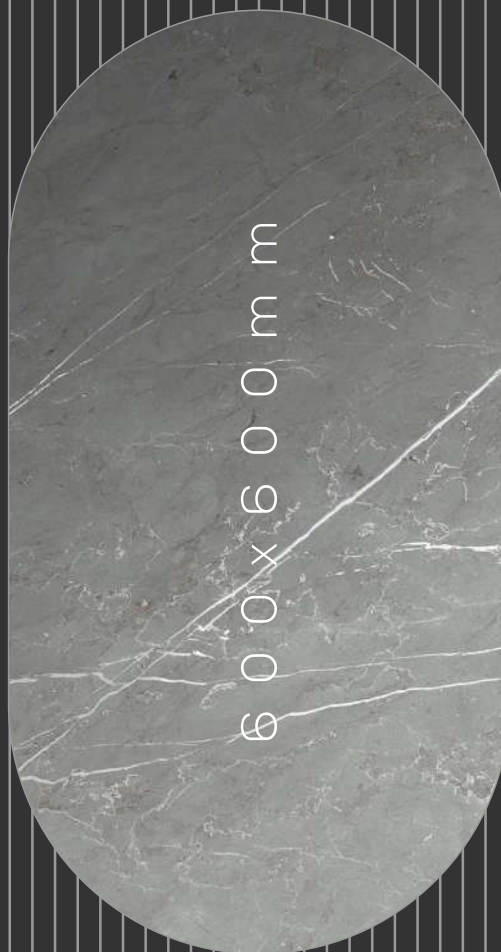

Carving

Collection

600x600mm

LIGHT DARK
▲▲ SERIES