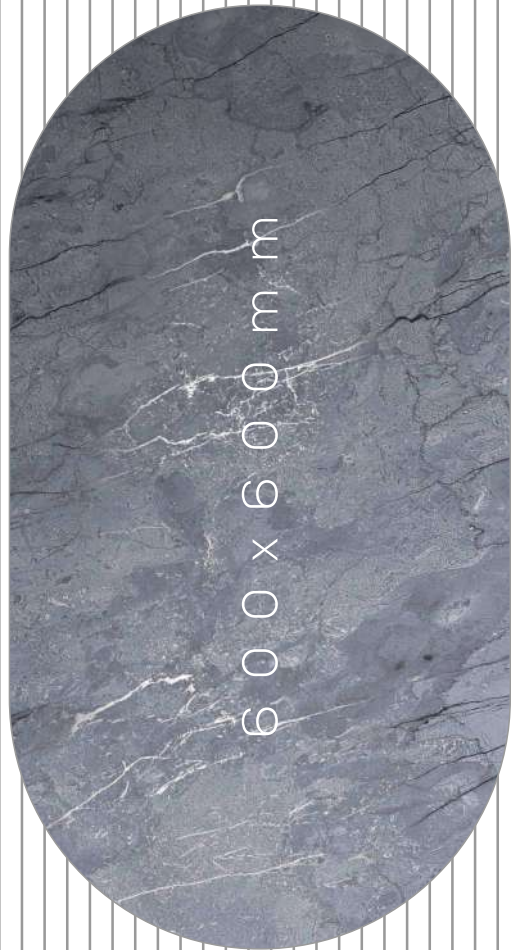

Carving

Collection

521