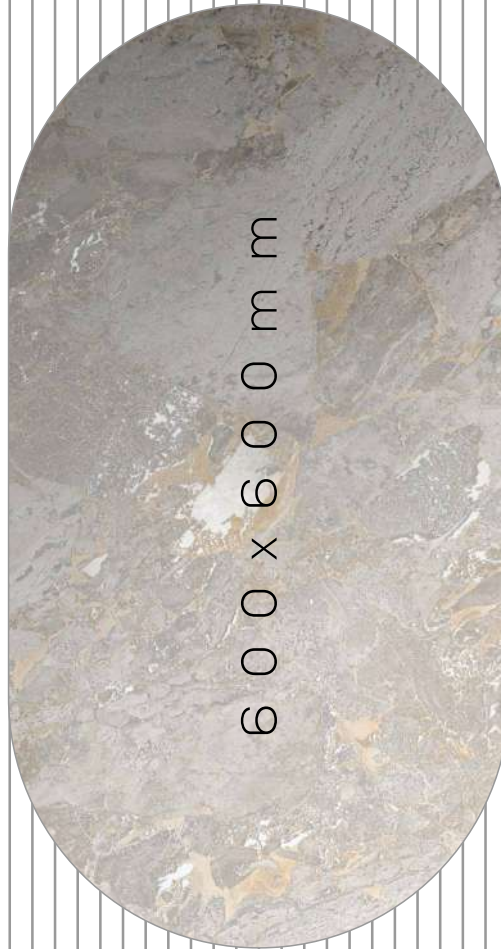

526

Singal Marble
Series