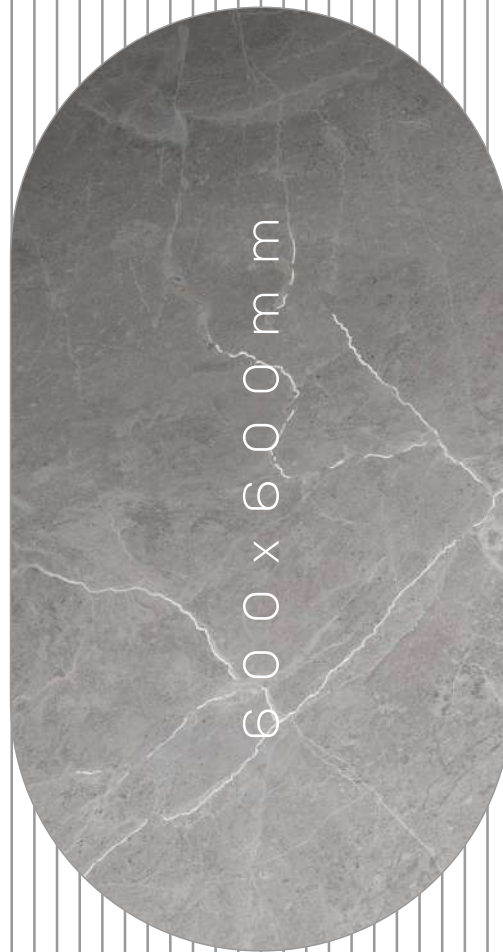

# Carving

Collection

198

204

208

**Singal Marble**  
Series

198

12+ SURFACE 100% WATER PROOF

12+ SURFACE

100% WATER PROOF