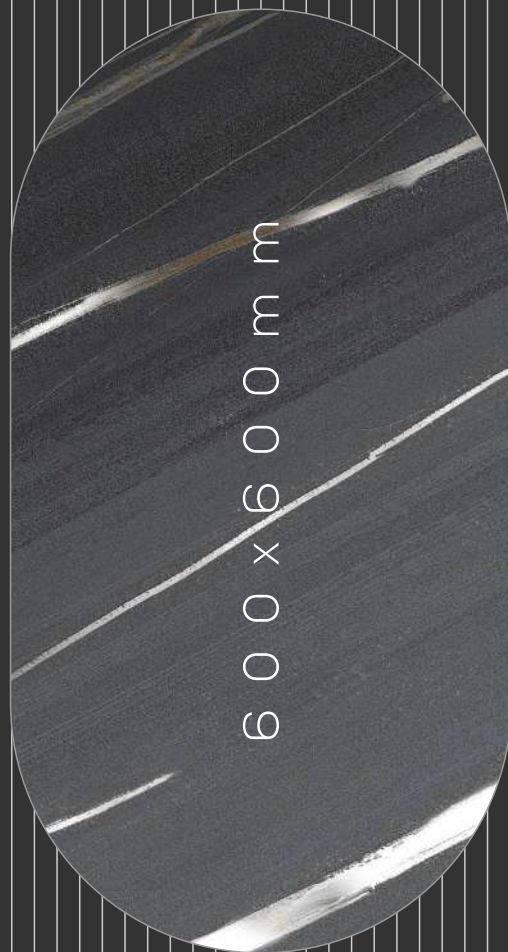

Carving

Collection

146

600 x 600 mm

266

LIGHT DARK
▲▲ SERIES