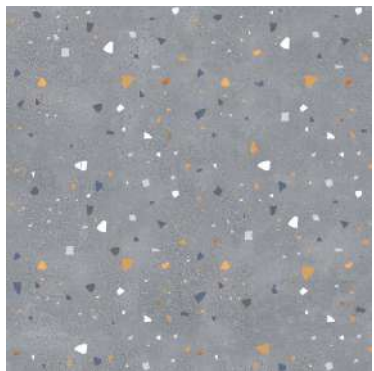

Carving

Collection

186