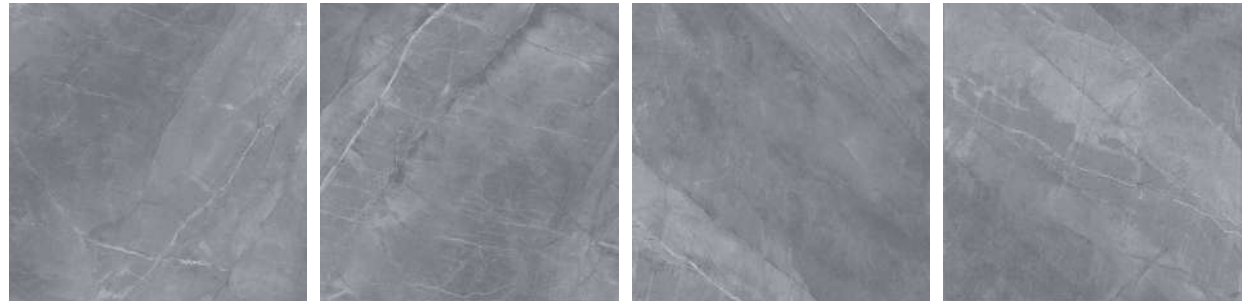

# Carving

Collection

**550**

**551**

**LIGHT DARK**  
▲▲ SERIES

550 | 551

12+ SURFACE 100% WATER PROOF