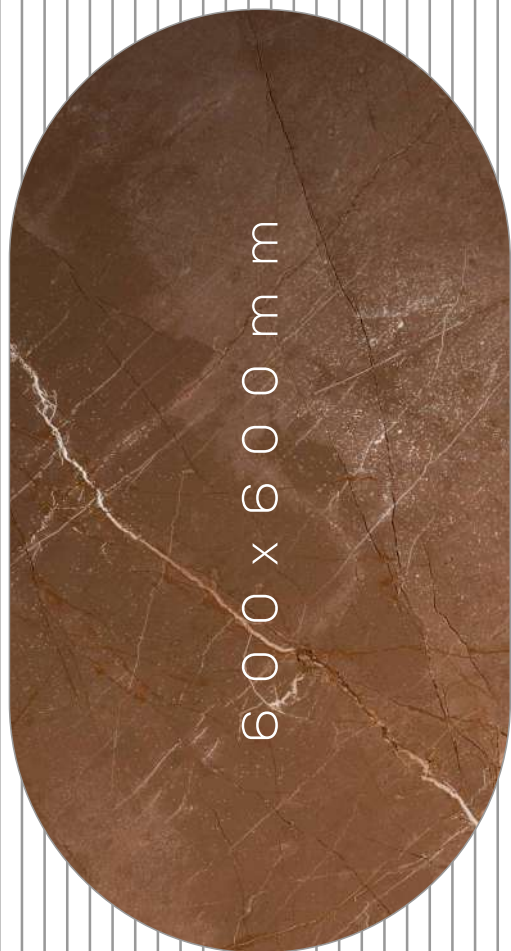

Carving

Collection

548