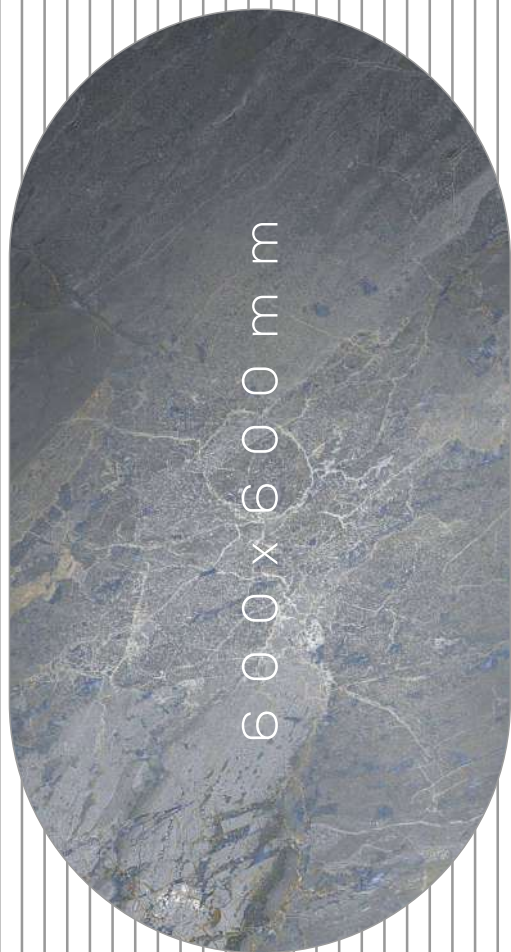

# Carving

Collection

519

520

541

LIGHT **DARK**  
▲▲ SERIES

519

12+ SURFACE 100% WATER PROOF