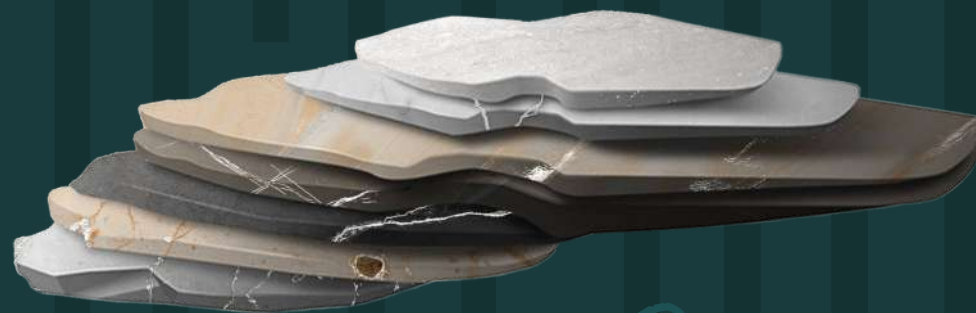

Carving
Collection

Series

600x600mm
New Addition

Singal Marble
Series