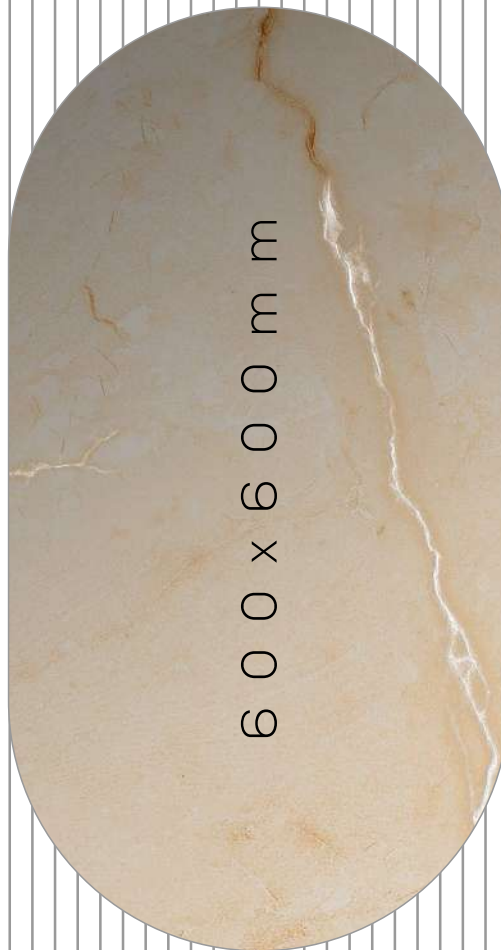

Carving

Collection

145

158

600 x 600 mm

159

Singal Marble
Series