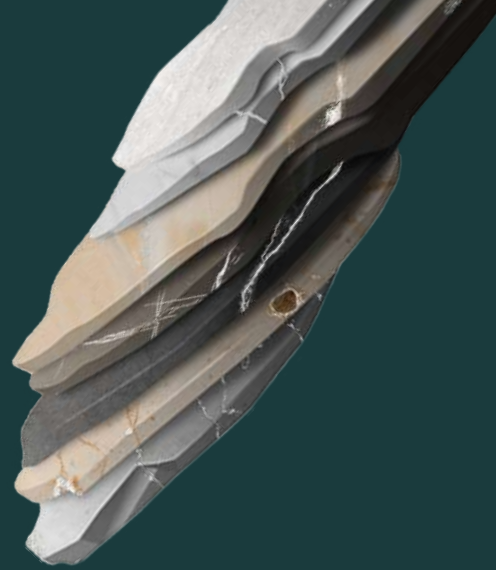

Singal Marble Series

Dance between light and shadow with our breathtaking new tile collection that injects spaces with mood and personality. Discover dimension and beauty as the dramatic contrasts of light and dark mesmerizingly interplay.

600x600mm | New Addition