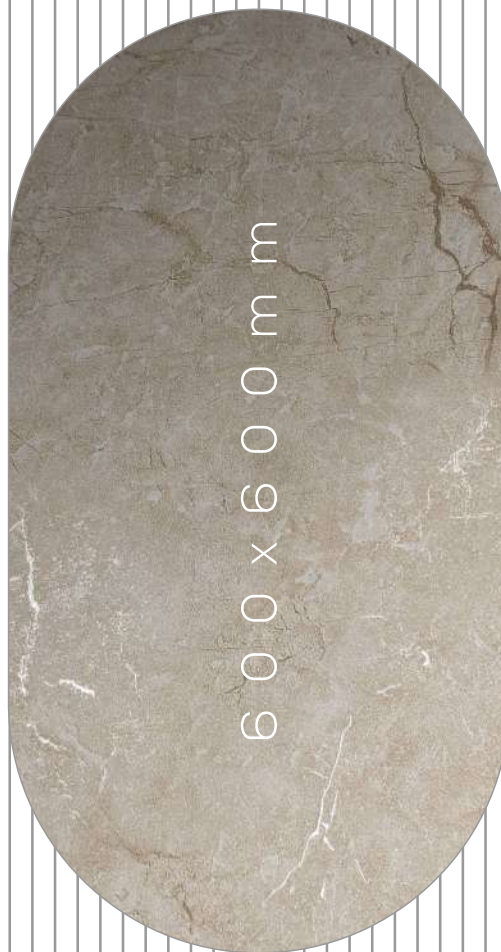

553

LIGHT DARK
▲▲ SERIES