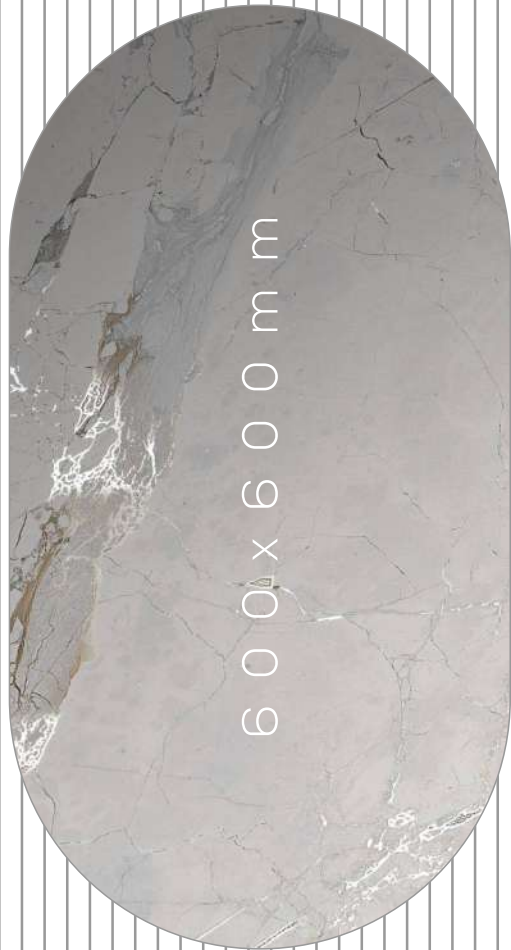

Carving

Collection

501

Singal Marble
Series