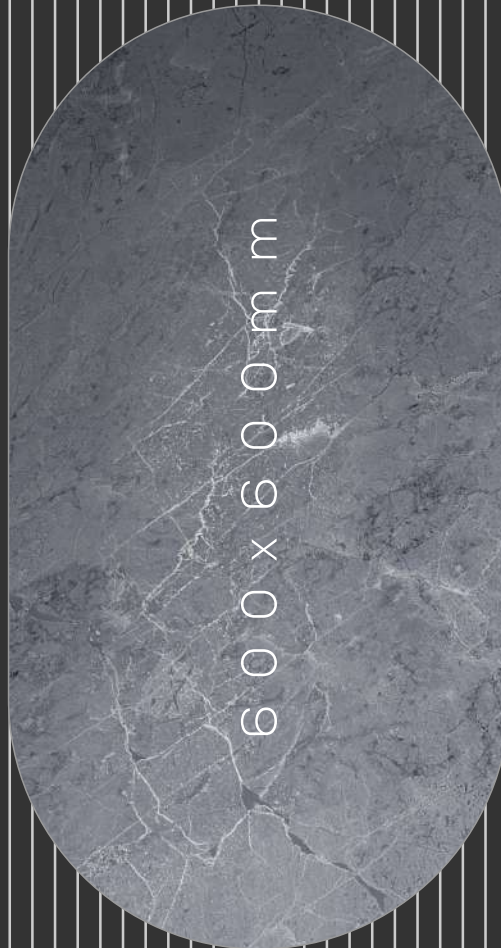

Carving

Collection

517

600 x 600 m m

518

LIGHT DARK
▲▲ SERIES