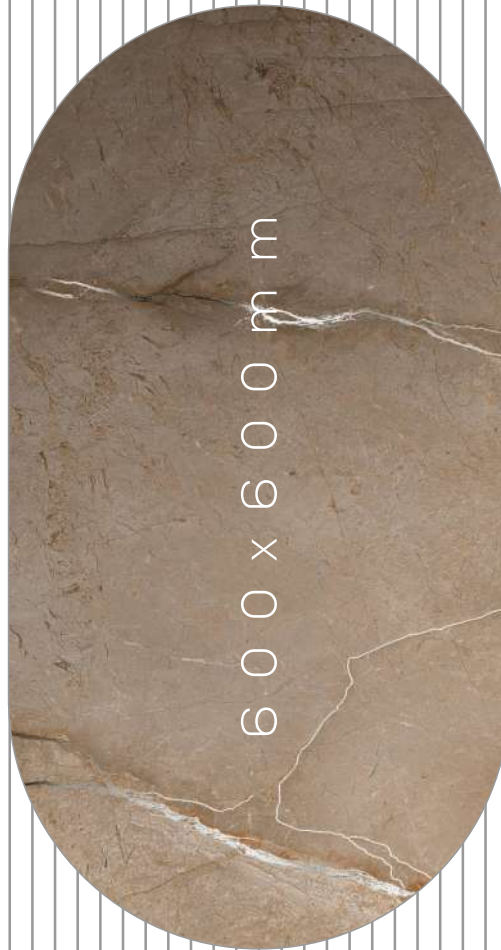

271

LIGHT DARK
▲▲ SERIES