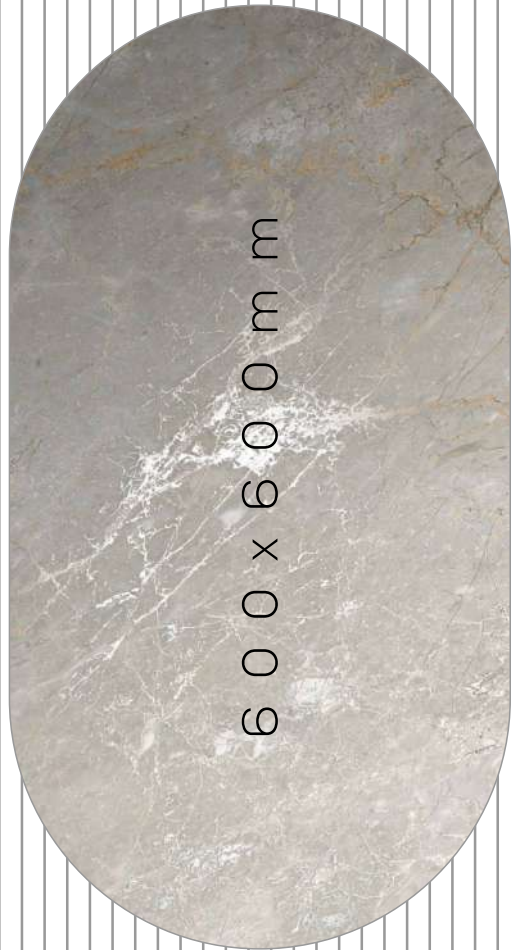

Carving

Collection

502

Singal Marble
Series