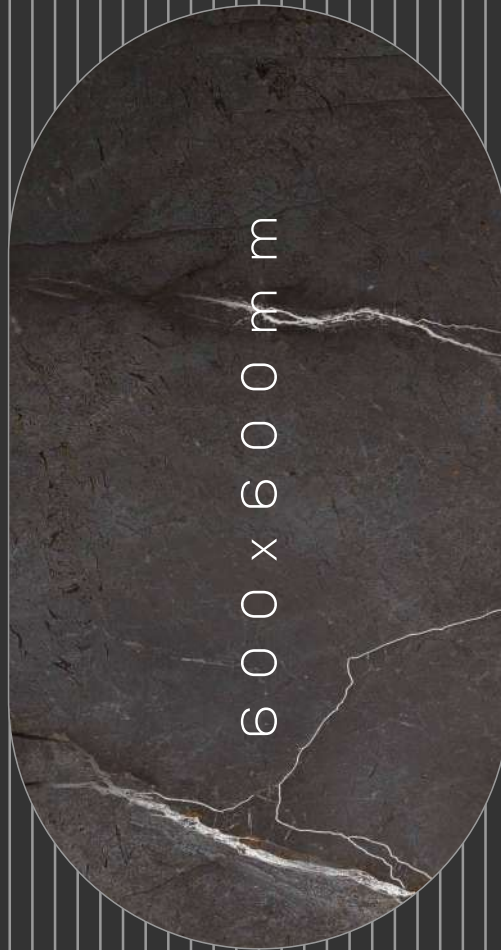

272

LIGHT DARK
▲▲ SERIES