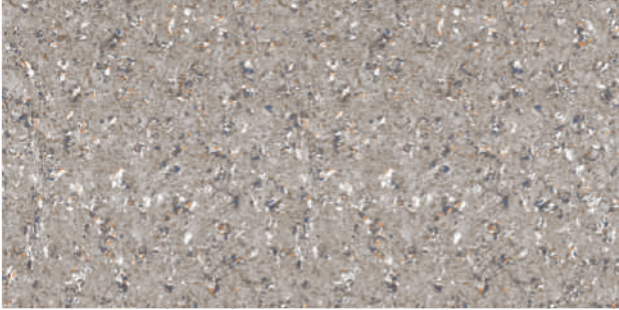

STEP TILES

GVT SERIES
300X1200MM

RISER TILES

GVT SERIES
200X1200MM

GVT SERIES

VITRIFIED
STEP & RISER

Matt Finish