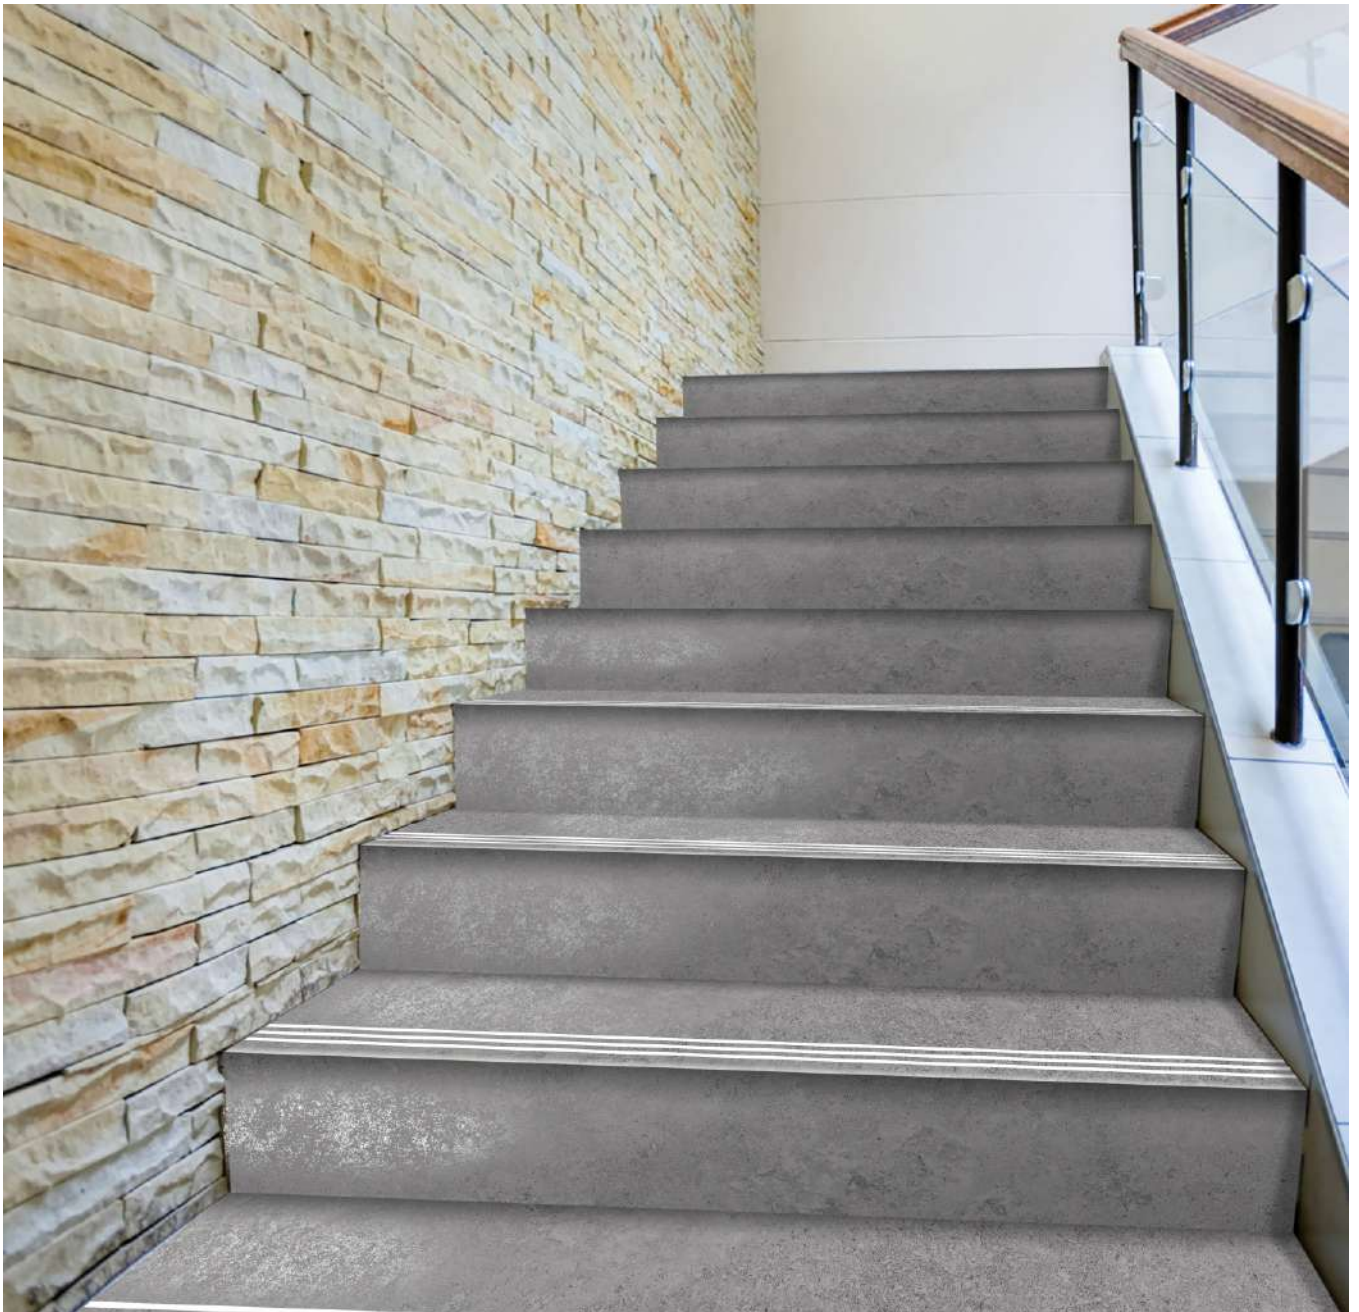

STEP TILES

300x
1200mm

RISER TILES

200x
1200mm

CARVING SERIES

VITRIFIED
STEP & RISER

Matt Finish

7011

STEP

RISER