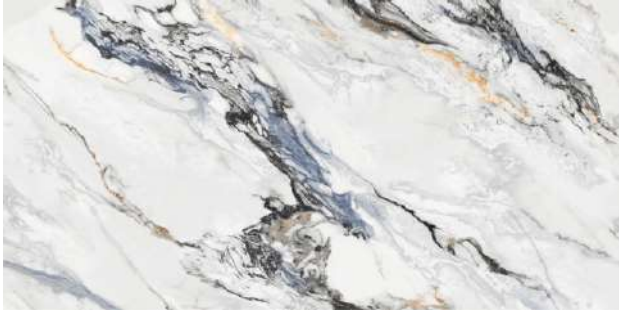

Finish
Matt

STEP TILES

300x
1200mm

RISER TILES

200x
1200mm

CARVING SERIES

VITRIFIED
STEP & RISER

Matt Finish