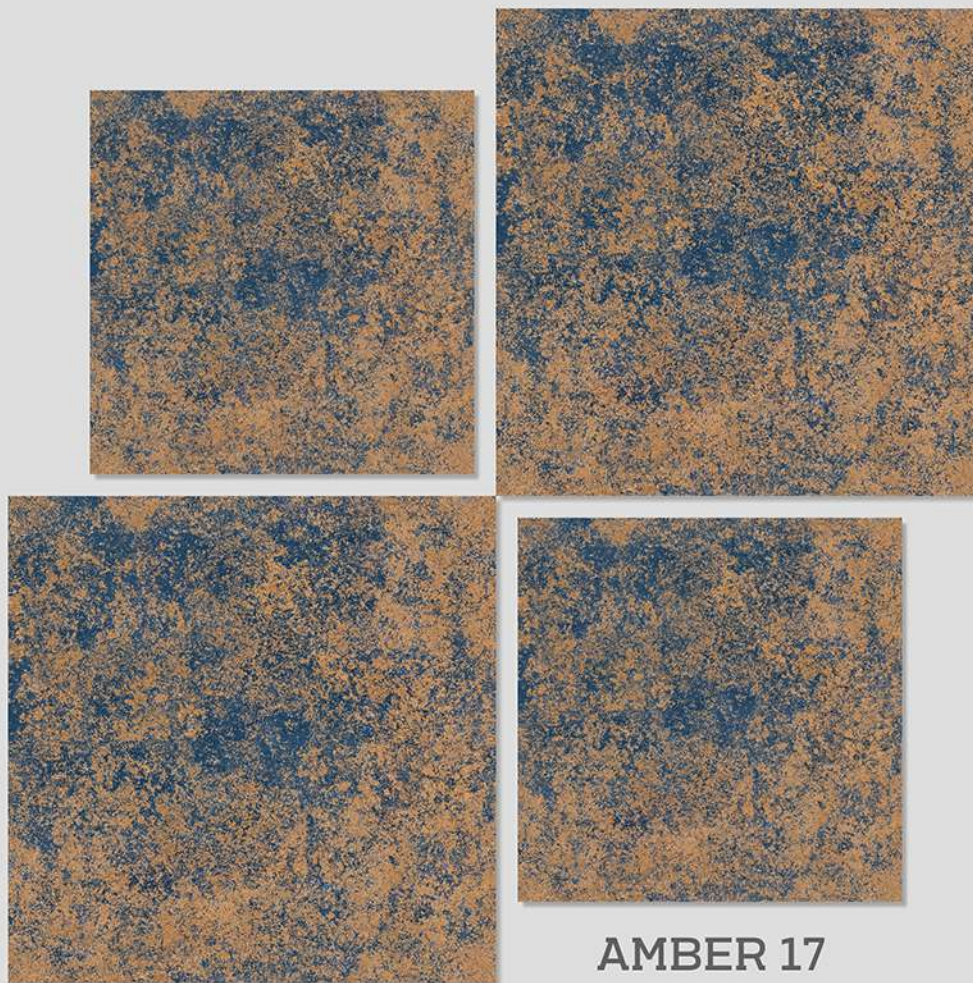

Series
AMBER PLAIN

AMBER 17

500X
500MM
OUTDOOR PARKING TILES

12 MM
THICKNESS

WITH
RANDOMS

PUNCH
DESIGNS

MATT
FINISH

ANTI SLIP
MATERIAL