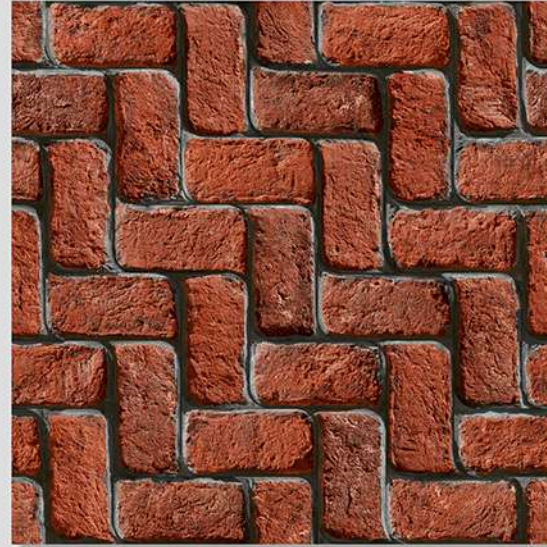

MARSTON 04

WITH
RANDOMS

PUNCH
DESIGNS

MATT
FINISH

ANTI SLIP
MATERIAL

Size
500x
500mm

Series
MARSTON

MARSTON 19