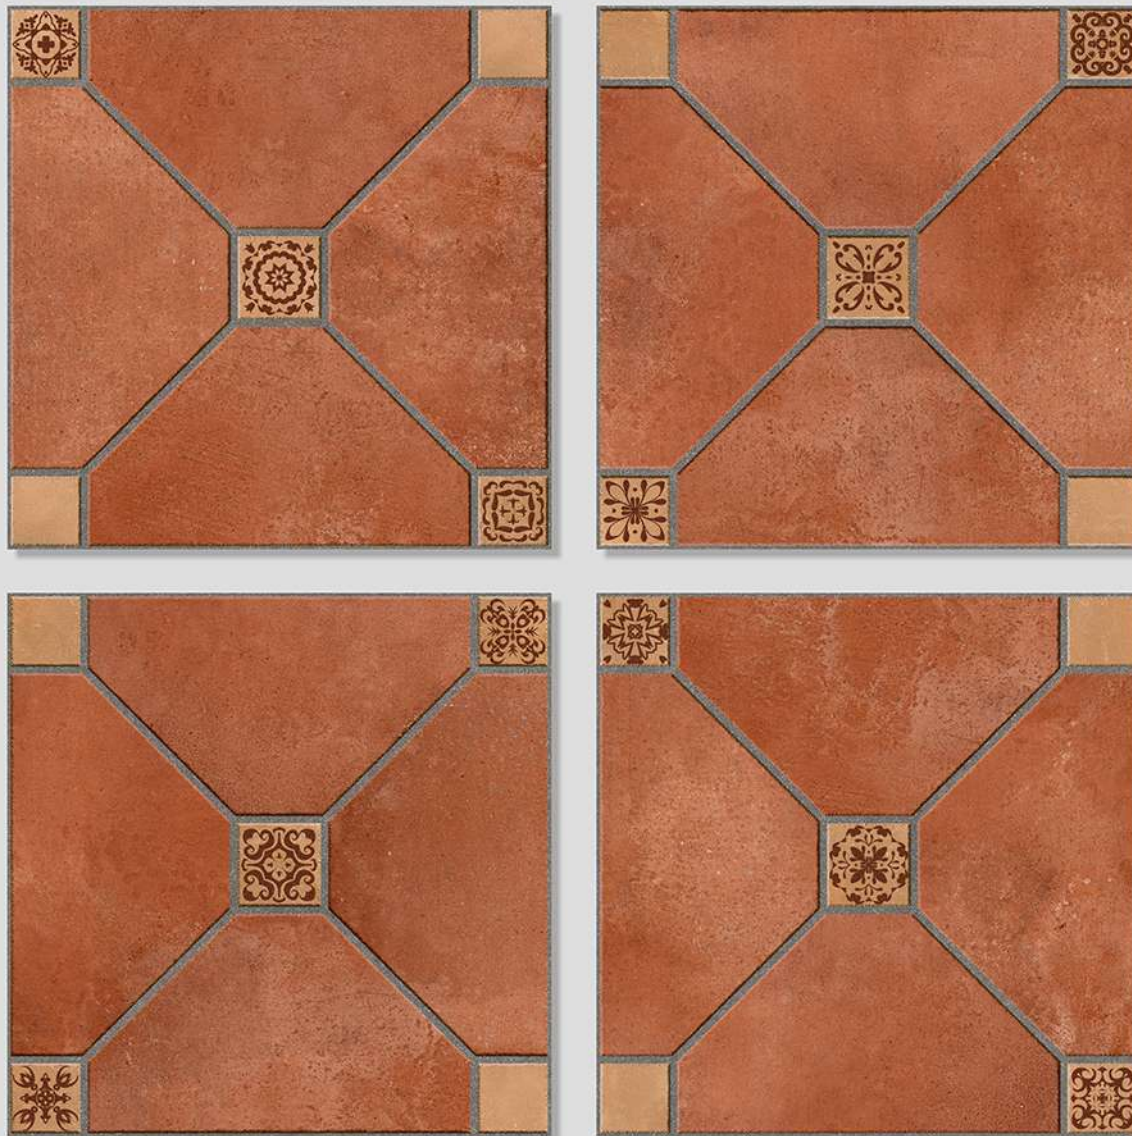

WITH
RANDOMS

PUNCH
DESIGNS

MATT
FINISH

ANTI SLIP
MATERIAL

Size
500x
500mm

Series
MOZATO

MOZATO 02

WITH
RANDOMS