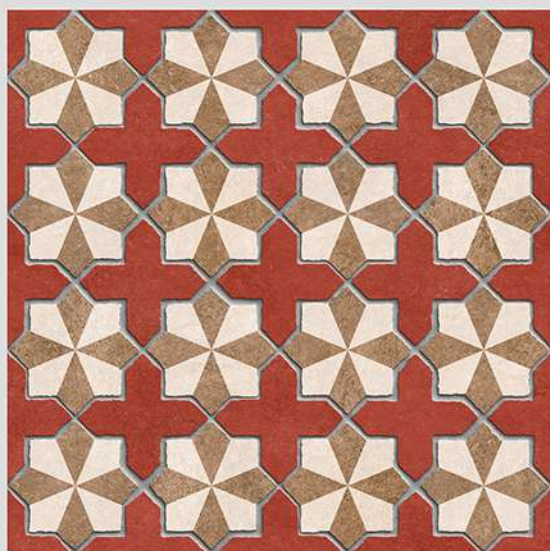

WITH
RANDOMS

PUNCH
DESIGNS

MATT
FINISH

ANTI SLIP
MATERIAL

Size
500x
500mm

Series
CIBOLA

CIBOLA 11

WITH
RANDOMS