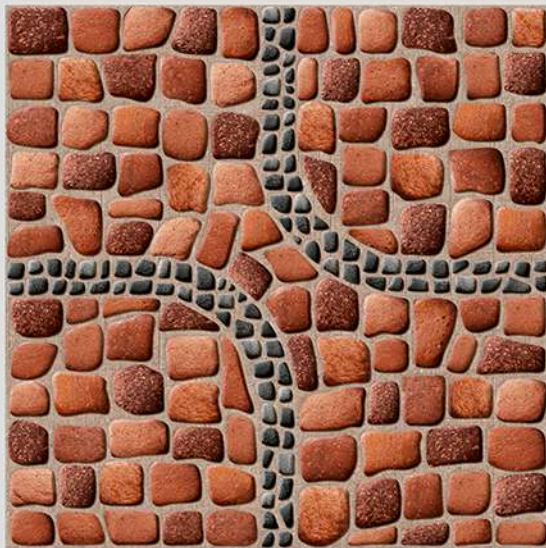

Size
500x
500mm

Series
FRISTON

FRISTON 05

WITH
RANDOMS

PUNCH
DESIGNS

MATT
FINISH

ANTI SLIP
MATERIAL