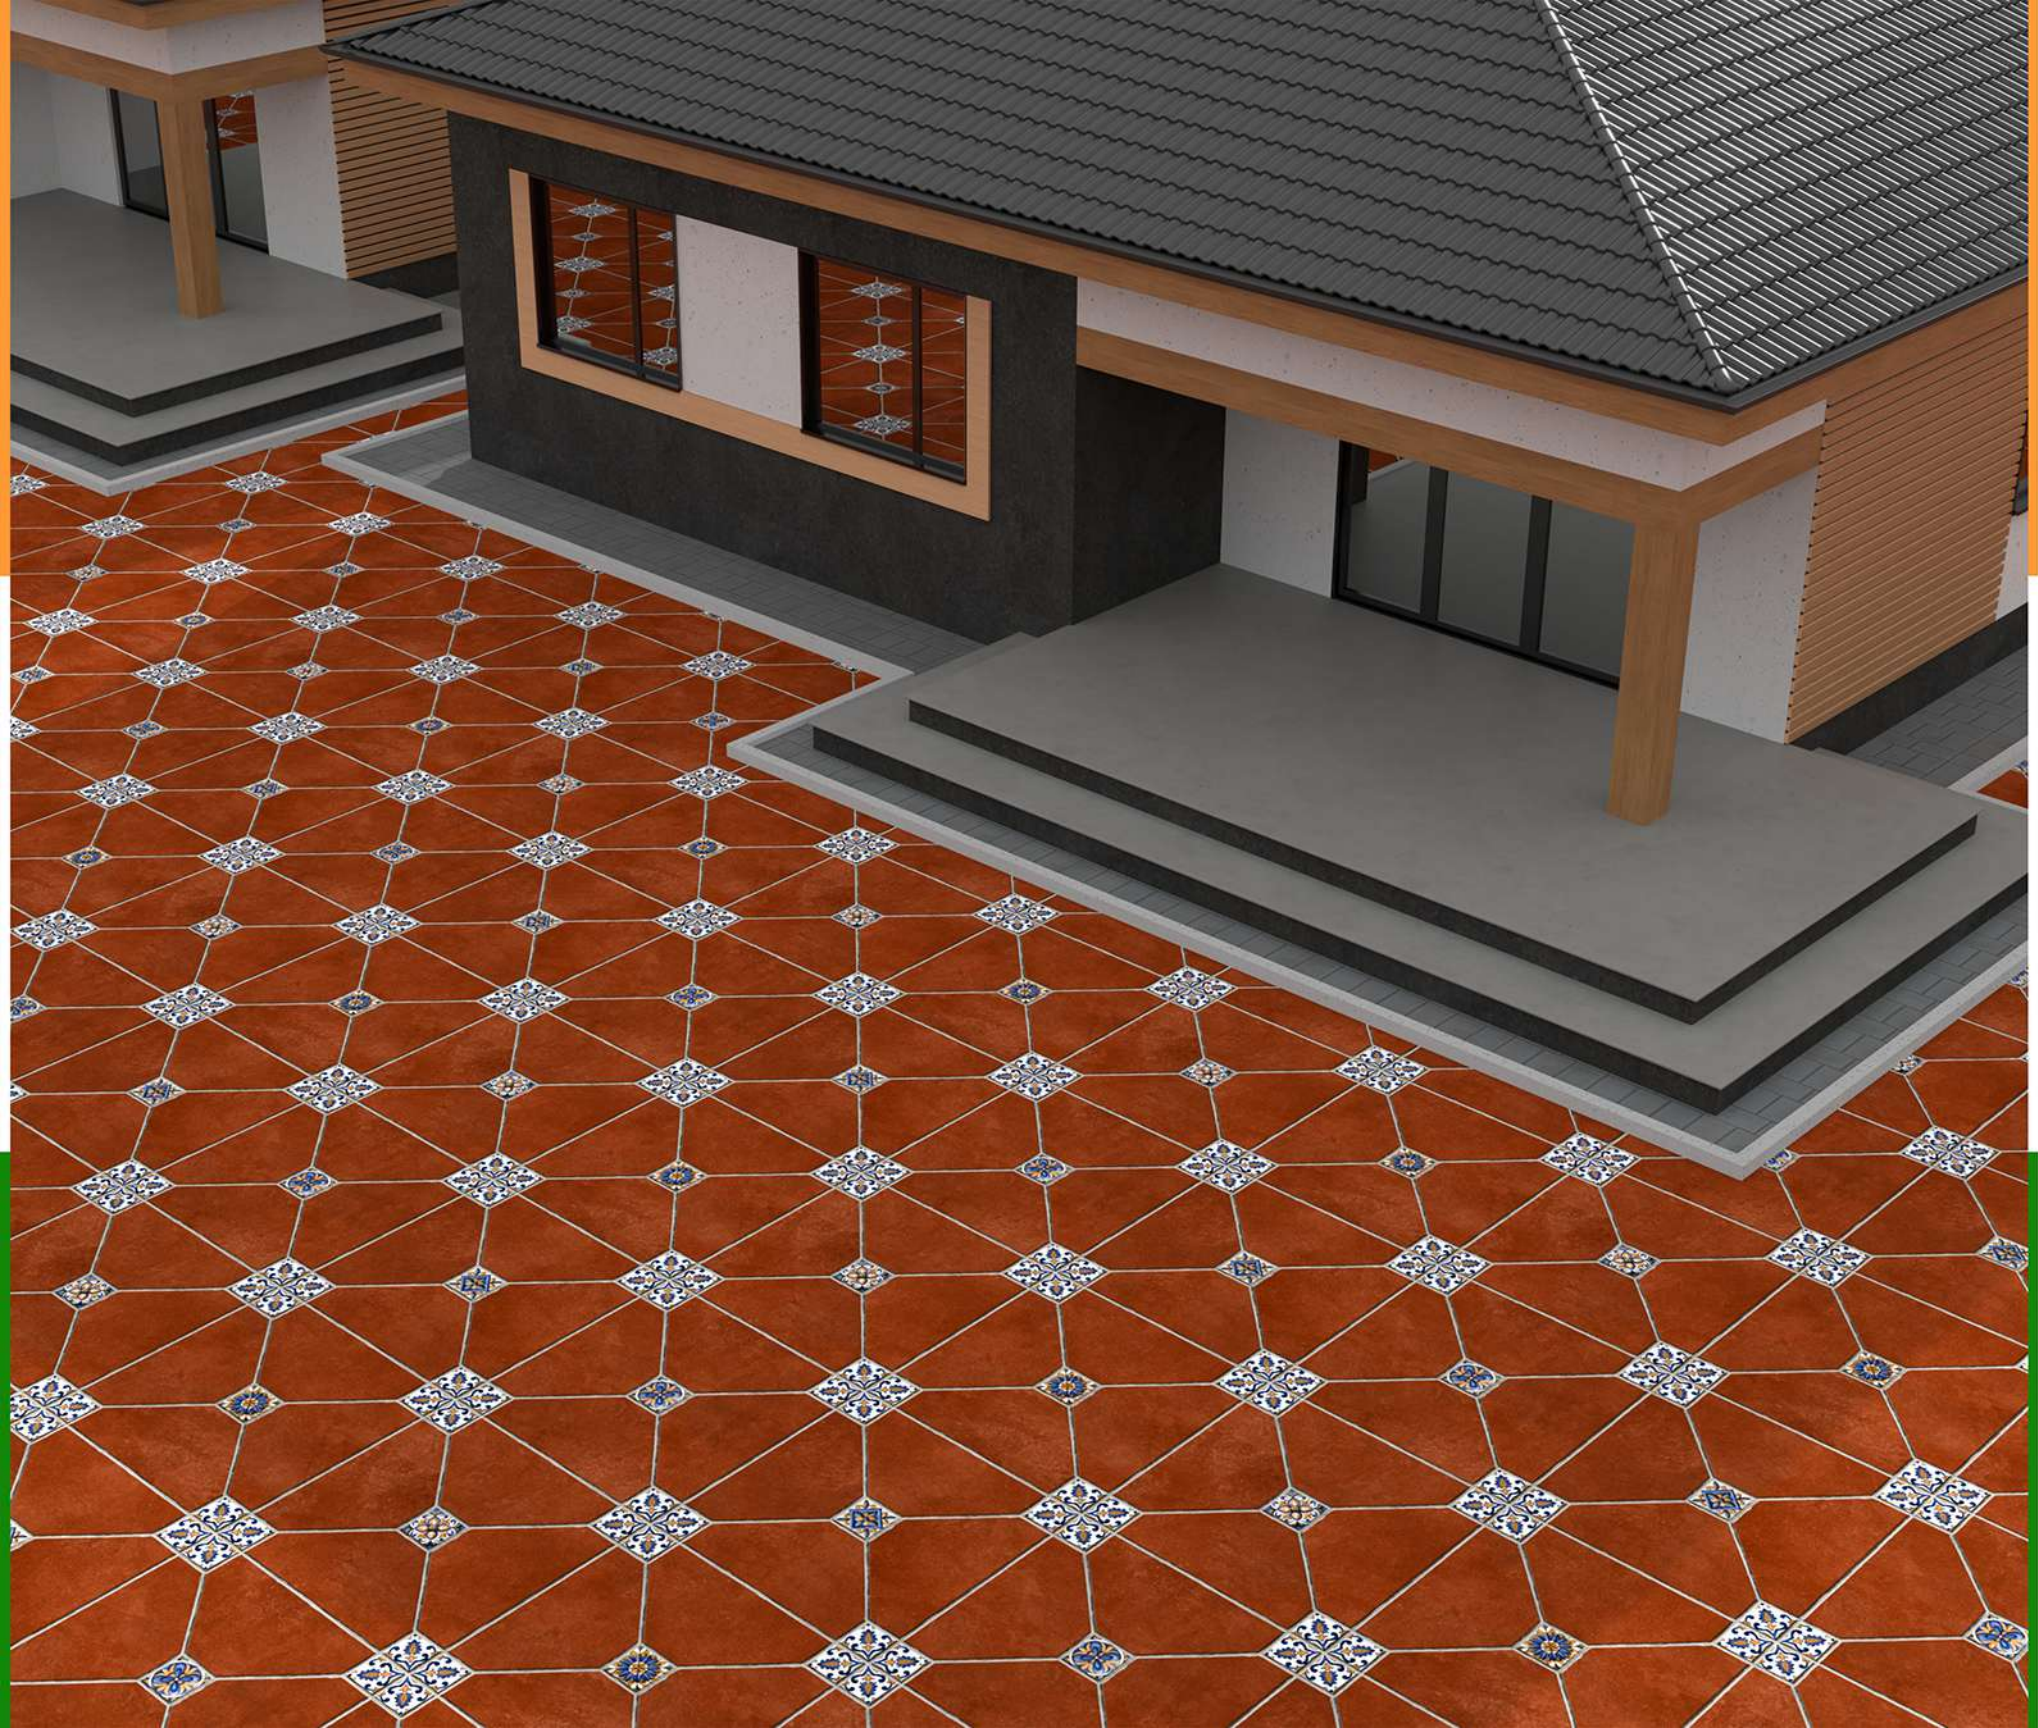

PUNCH
DESIGNS

MATT
FINISH

ANTI SLIP
MATERIAL

Size
500x
500mm

Series
MOZATO

MOZATO 09

Size
500x
500mm

Series
TONGASS