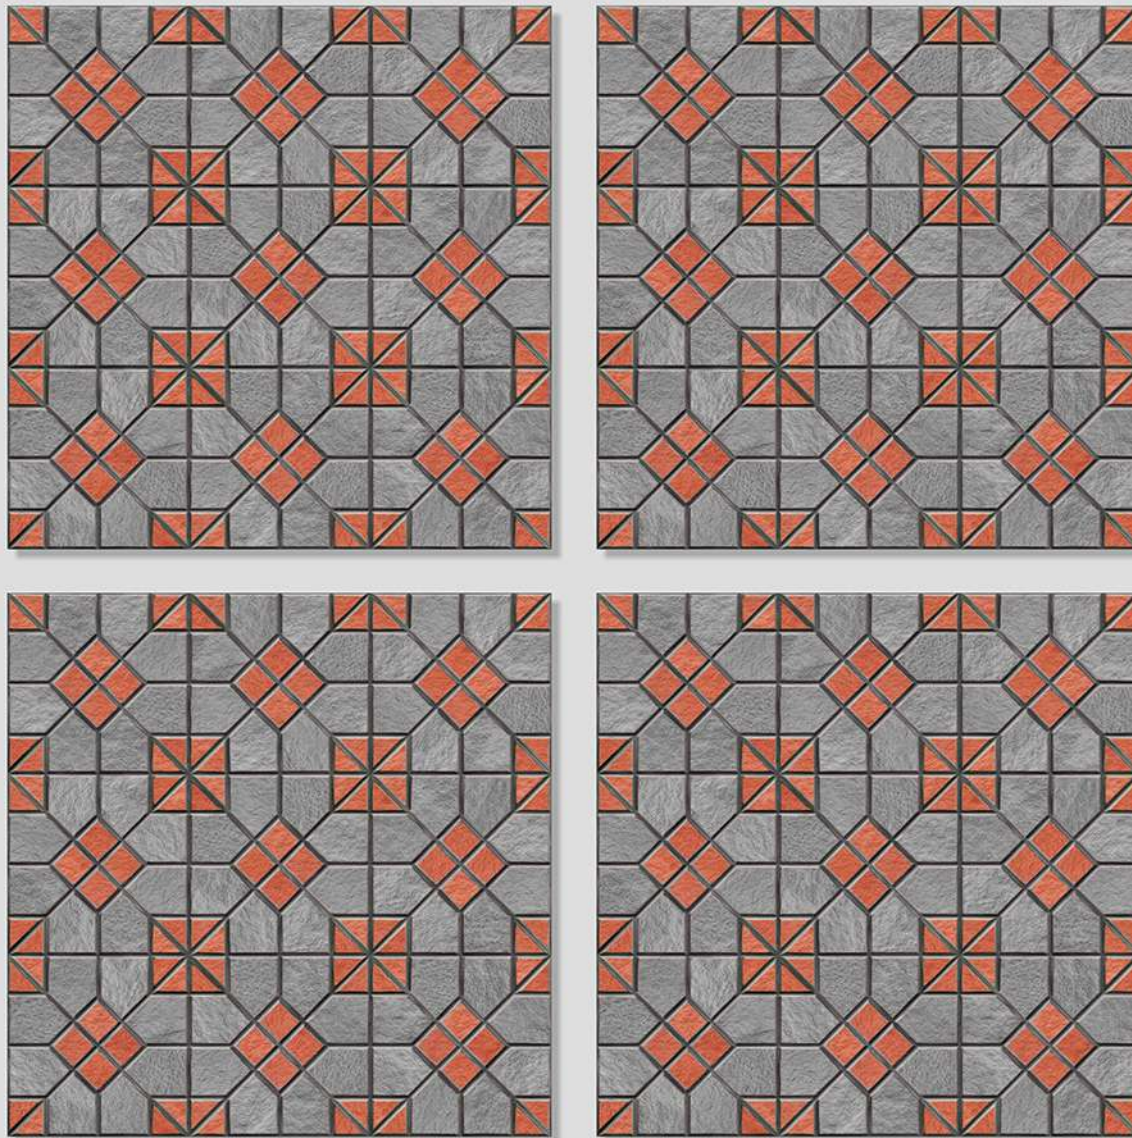

Size
500x
500mm

Series
ASPEN

ASPEN 07

WITH
RANDOMS

PUNCH
DESIGNS

MATT
FINISH

ANTI SLIP
MATERIAL