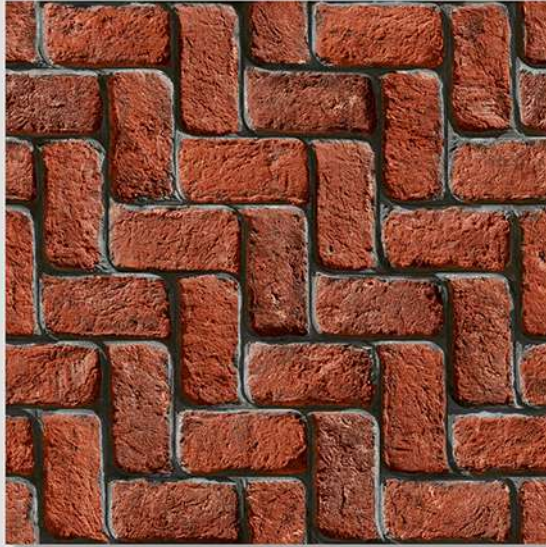

MARSTON 04

WITH
RANDOMS

PUNCH
DESIGNS

MATT
FINISH

ANTI SLIP
MATERIAL

Size
500x
500mm

Series
MARSTON

MARSTON 19