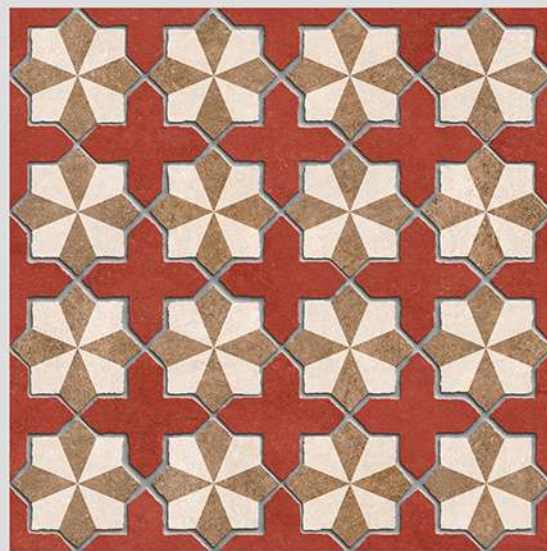

WITH
RANDOMS

PUNCH
DESIGNS

MATT
FINISH

ANTI SLIP
MATERIAL

Size
500x
500mm

Series
CIBOLA

CIBOLA 11

WITH
RANDOMS