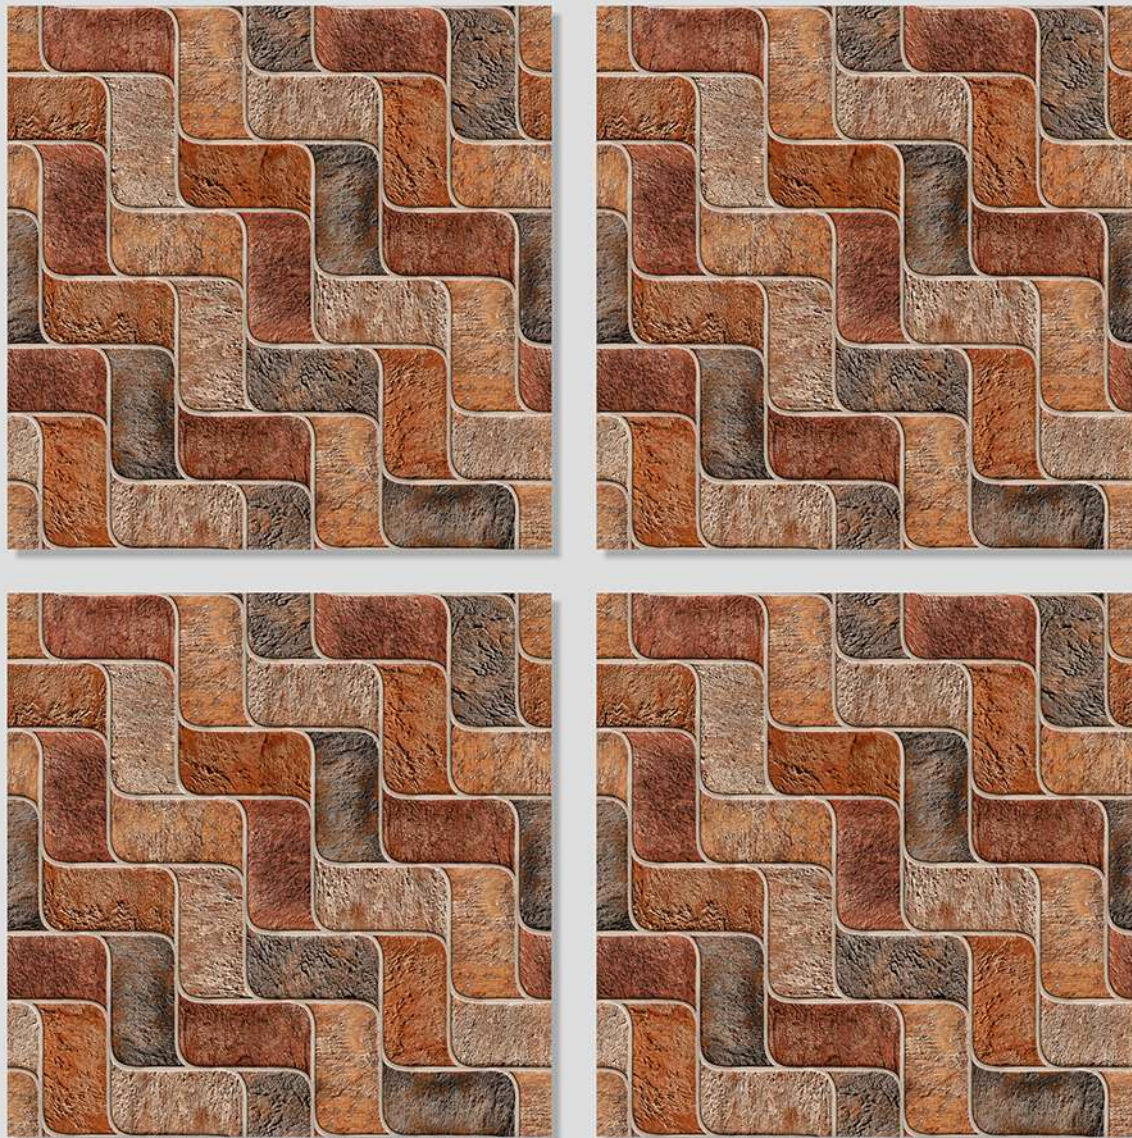

Series
FRISTON

FRISTON 05

WITH
RANDOMS

PUNCH
DESIGNS

MATT
FINISH

ANTI SLIP
MATERIAL

Size
500x
500mm

Series
MARSTON

MARSTON 04

WITH
RANDOMS

PUNCH
DESIGNS

MATT
FINISH

ANTI SLIP
MATERIAL

Size
500x
500mm

Series
MARSTON

MARSTON 19