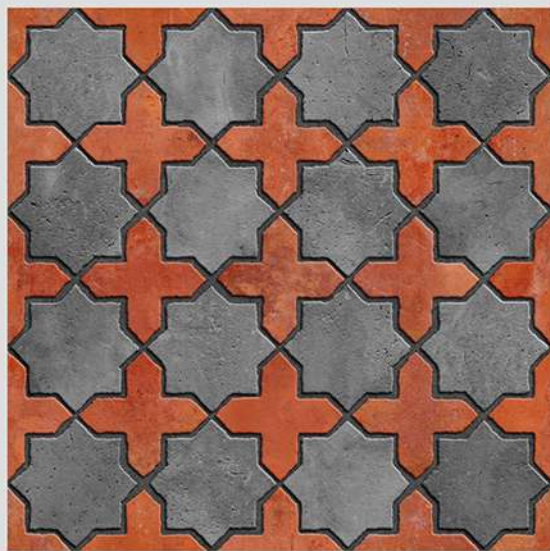

CIBOLA 01

WITH
RANDOMS

PUNCH
DESIGNS

MATT
FINISH

ANTI SLIP
MATERIAL

Size
500x
500mm

Series
CIBOLA

CIBOLA 02

WITH
RANDOMS

PUNCH
DESIGNS

MATT
FINISH

ANTI SLIP
MATERIAL

Size
500x
500mm

Series
CIBOLA

CIBOLA 11

WITH
RANDOMS