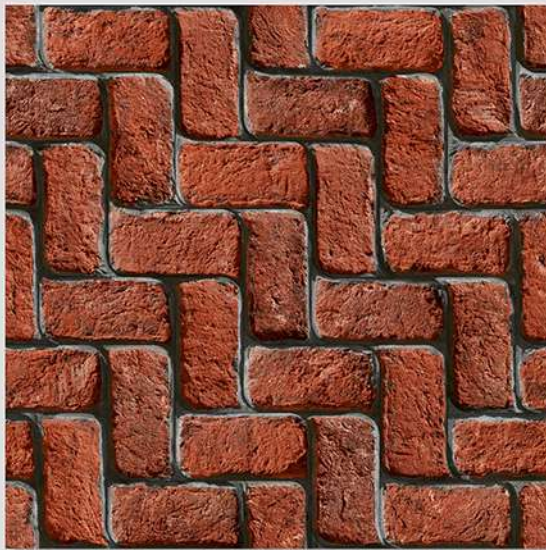

MARSTON 04

WITH
RANDOMS

PUNCH
DESIGNS

MATT
FINISH

ANTI SLIP
MATERIAL

Size
500x
500mm

Series
MARSTON

MARSTON 19