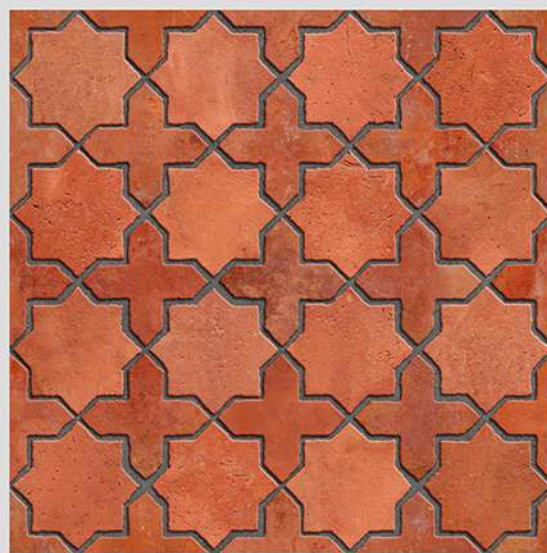

Series
ASPEN

ASPEN 07

WITH
RANDOMS

PUNCH
DESIGNS

MATT
FINISH

ANTI SLIP
MATERIAL

Size
500x
500mm

Series
CIBOLA

CIBOLA 01

WITH
RANDOMS

PUNCH
DESIGNS

MATT
FINISH

ANTI SLIP
MATERIAL

Size
500x
500mm

Series
CIBOLA

CIBOLA 02