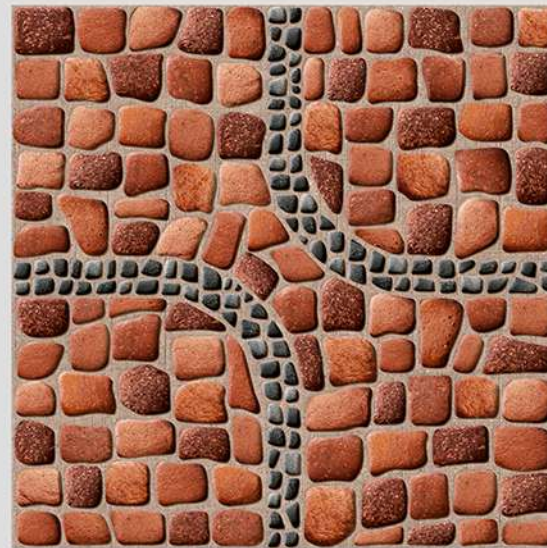

Size
500x
500mm

Series
FRISTON

FRISTON 05

WITH
RANDOMS

PUNCH
DESIGNS

MATT
FINISH

ANTI SLIP
MATERIAL