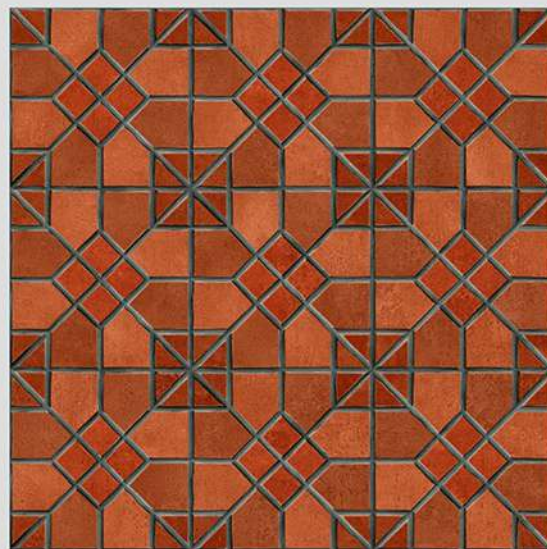

Size
500x
500mm

Series
ASPEN

ASPEN 01

WITH
RANDOMS

PUNCH
DESIGNS

MATT
FINISH

ANTI SLIP
MATERIAL