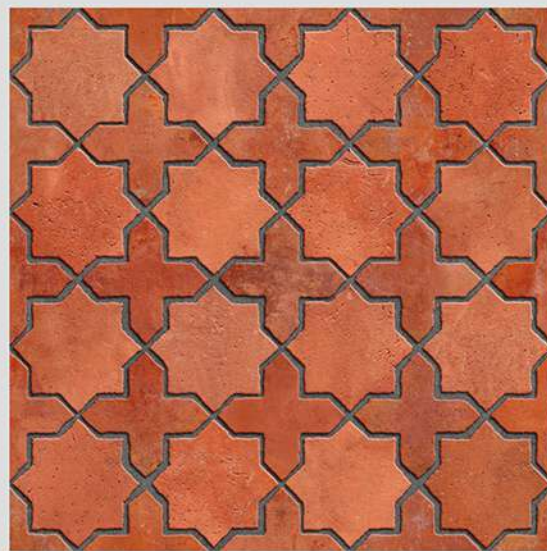

Series
ASPEN

ASPEN 07

WITH
RANDOMS

PUNCH
DESIGNS

MATT
FINISH

ANTI SLIP
MATERIAL

Size
500x
500mm

Series
CIBOLA

CIBOLA 01

WITH
RANDOMS

PUNCH
DESIGNS

MATT
FINISH

ANTI SLIP
MATERIAL

Size
500x
500mm

Series
CIBOLA

CIBOLA 02