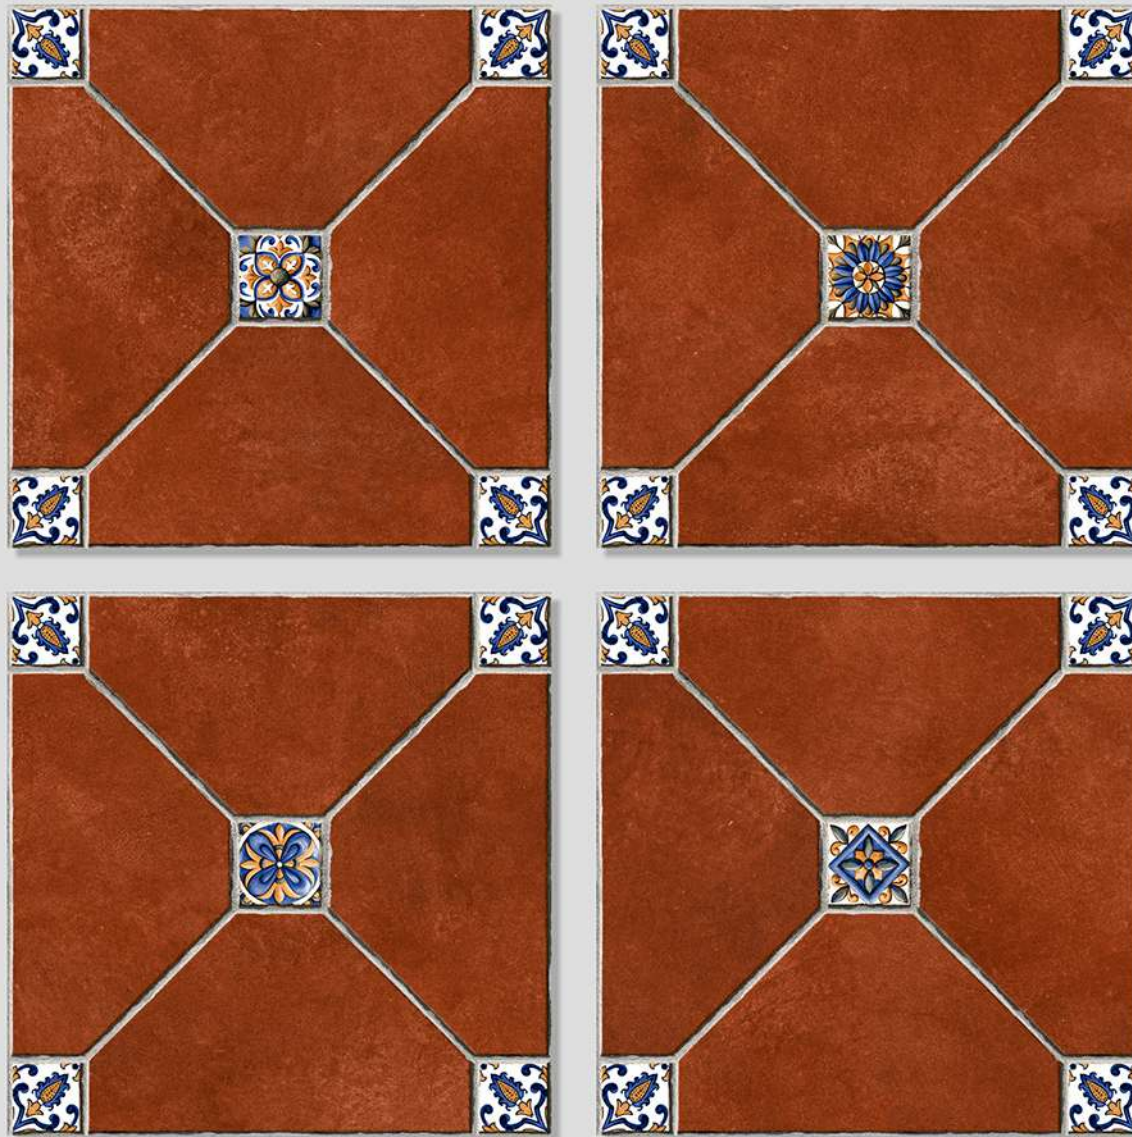

PUNCH
DESIGNS

MATT
FINISH

ANTI SLIP
MATERIAL

Size
500x
500mm

Series
MOZATO

MOZATO 09

Size
500x
500mm

Series
TONGASS