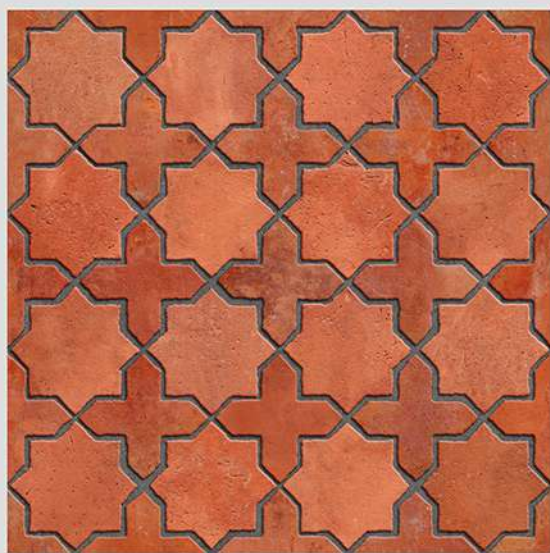

Series
ASPEN

ASPEN 07

WITH
RANDOMS

PUNCH
DESIGNS

MATT
FINISH

ANTI SLIP
MATERIAL

Size
500x
500mm

Series
CIBOLA

CIBOLA 01

WITH
RANDOMS

PUNCH
DESIGNS

MATT
FINISH

ANTI SLIP
MATERIAL

Size
500x
500mm

Series
CIBOLA

CIBOLA 02