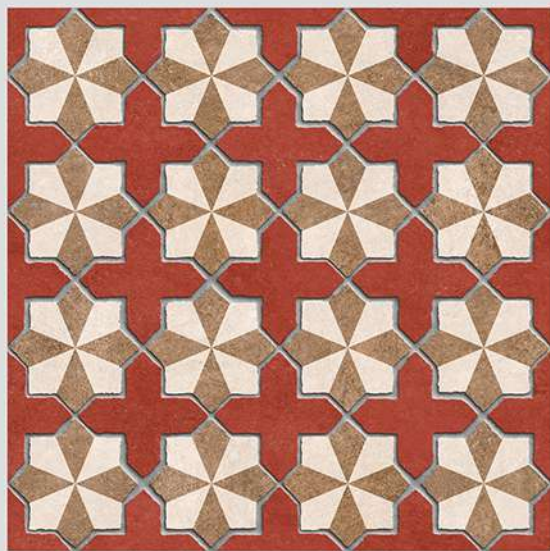

WITH
RANDOMS

PUNCH
DESIGNS

MATT
FINISH

ANTI SLIP
MATERIAL

Size
500x
500mm

Series
CIBOLA

CIBOLA 11

WITH
RANDOMS