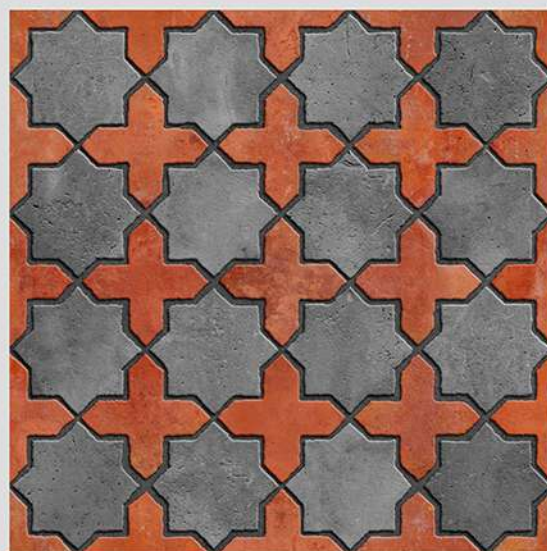

CIBOLA 01

WITH
RANDOMS

PUNCH
DESIGNS

MATT
FINISH

ANTI SLIP
MATERIAL

Size
500x
500mm

Series
CIBOLA

CIBOLA 02

WITH
RANDOMS

PUNCH
DESIGNS

MATT
FINISH

ANTI SLIP
MATERIAL

Size
500x
500mm

Series
CIBOLA

CIBOLA 11

WITH
RANDOMS