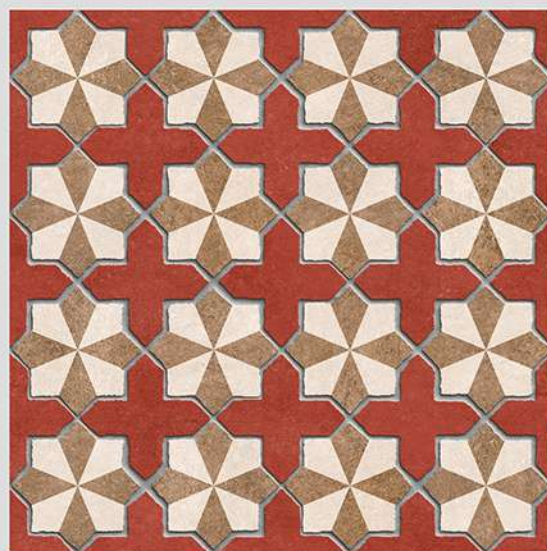

WITH
RANDOMS

PUNCH
DESIGNS

MATT
FINISH

ANTI SLIP
MATERIAL

Size
500x
500mm

Series
CIBOLA

CIBOLA 11

WITH
RANDOMS