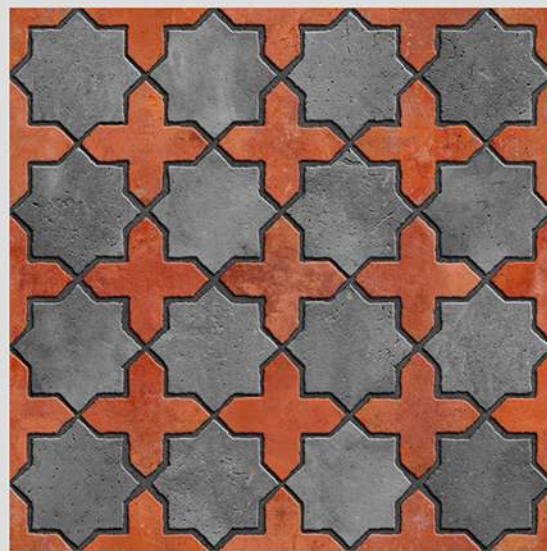

CIBOLA 01

WITH
RANDOMS

PUNCH
DESIGNS

MATT
FINISH

ANTI SLIP
MATERIAL

Size
500x
500mm

Series
CIBOLA

CIBOLA 02