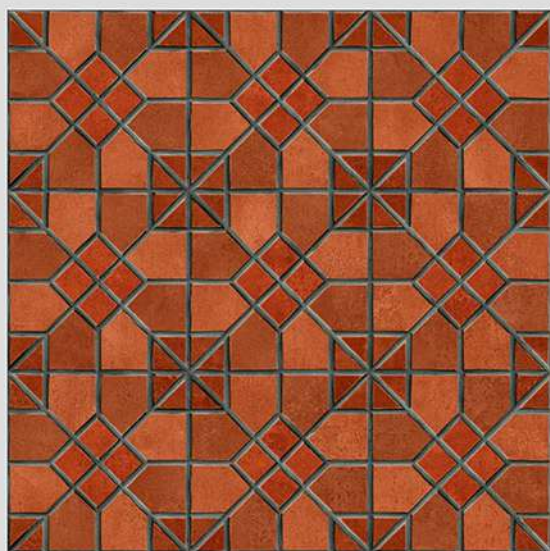

Size
500x
500mm

Series
ASPEN

ASPEN 01

WITH
RANDOMS

PUNCH
DESIGNS

MATT
FINISH

ANTI SLIP
MATERIAL