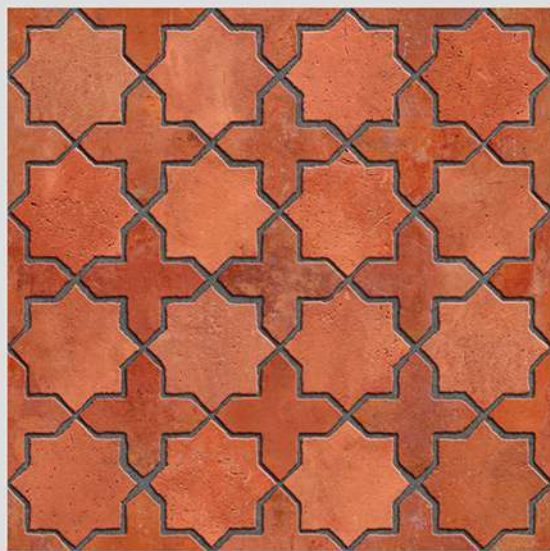

Series
ASPEN

ASPEN 07

WITH
RANDOMS

PUNCH
DESIGNS

MATT
FINISH

ANTI SLIP
MATERIAL

Size
500x
500mm

Series
CIBOLA

CIBOLA 01

WITH
RANDOMS

PUNCH
DESIGNS

MATT
FINISH

ANTI SLIP
MATERIAL

Size
500x
500mm

Series
CIBOLA

CIBOLA 02