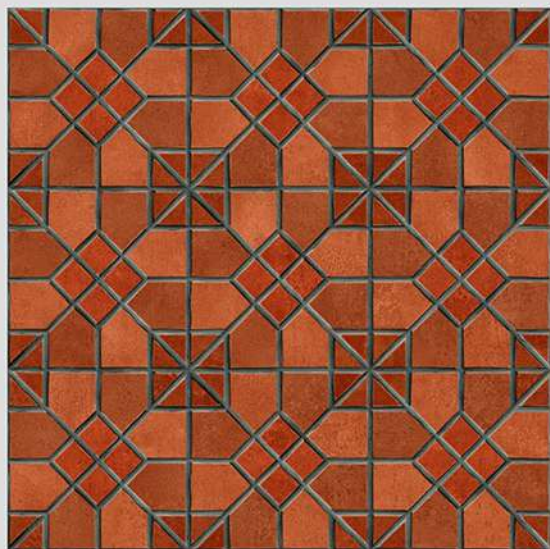

Size
500x
500mm

Series
ASPEN

ASPEN 01

WITH
RANDOMS

PUNCH
DESIGNS

MATT
FINISH

ANTI SLIP
MATERIAL