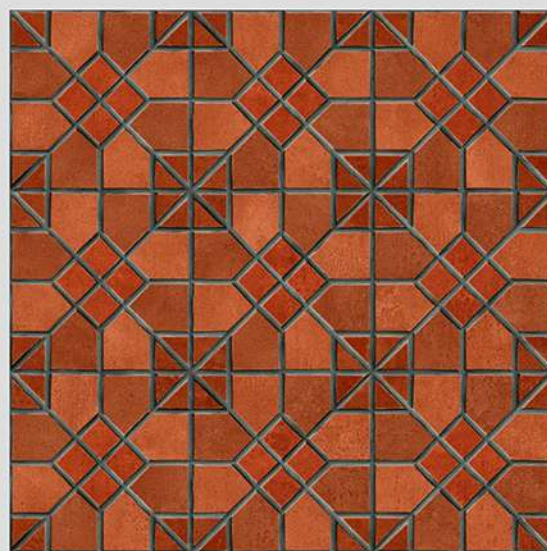

Size
500x
500mm

Series
ASPEN

ASPEN 01

WITH
RANDOMS

PUNCH
DESIGNS

MATT
FINISH

ANTI SLIP
MATERIAL