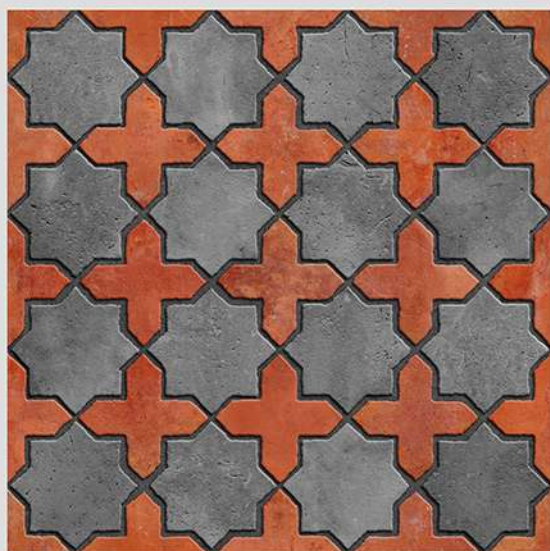

CIBOLA 01

WITH
RANDOMS

PUNCH
DESIGNS

MATT
FINISH

ANTI SLIP
MATERIAL

Size
500x
500mm

Series
CIBOLA

CIBOLA 02

WITH
RANDOMS

PUNCH
DESIGNS

MATT
FINISH

ANTI SLIP
MATERIAL

Size
500x
500mm

Series
CIBOLA

CIBOLA 11

WITH
RANDOMS