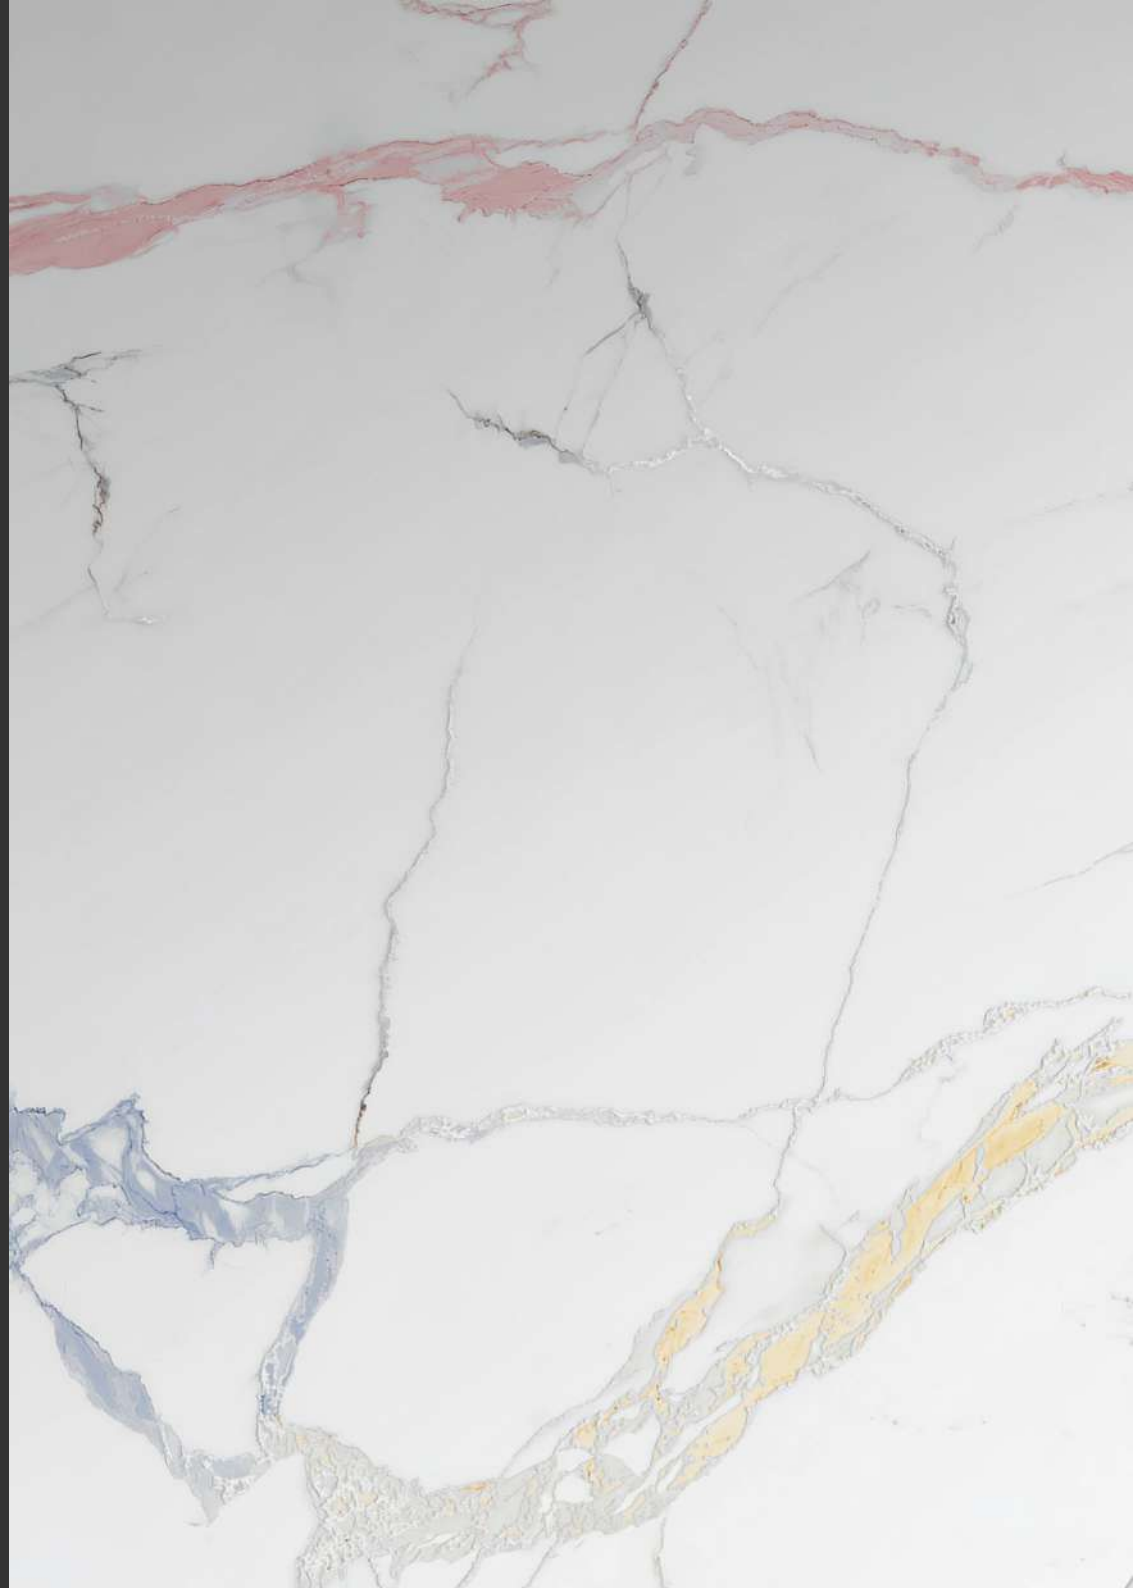

234

Size: **600x600mm**
Finish: **Carving**
Series: **Multi Carving**