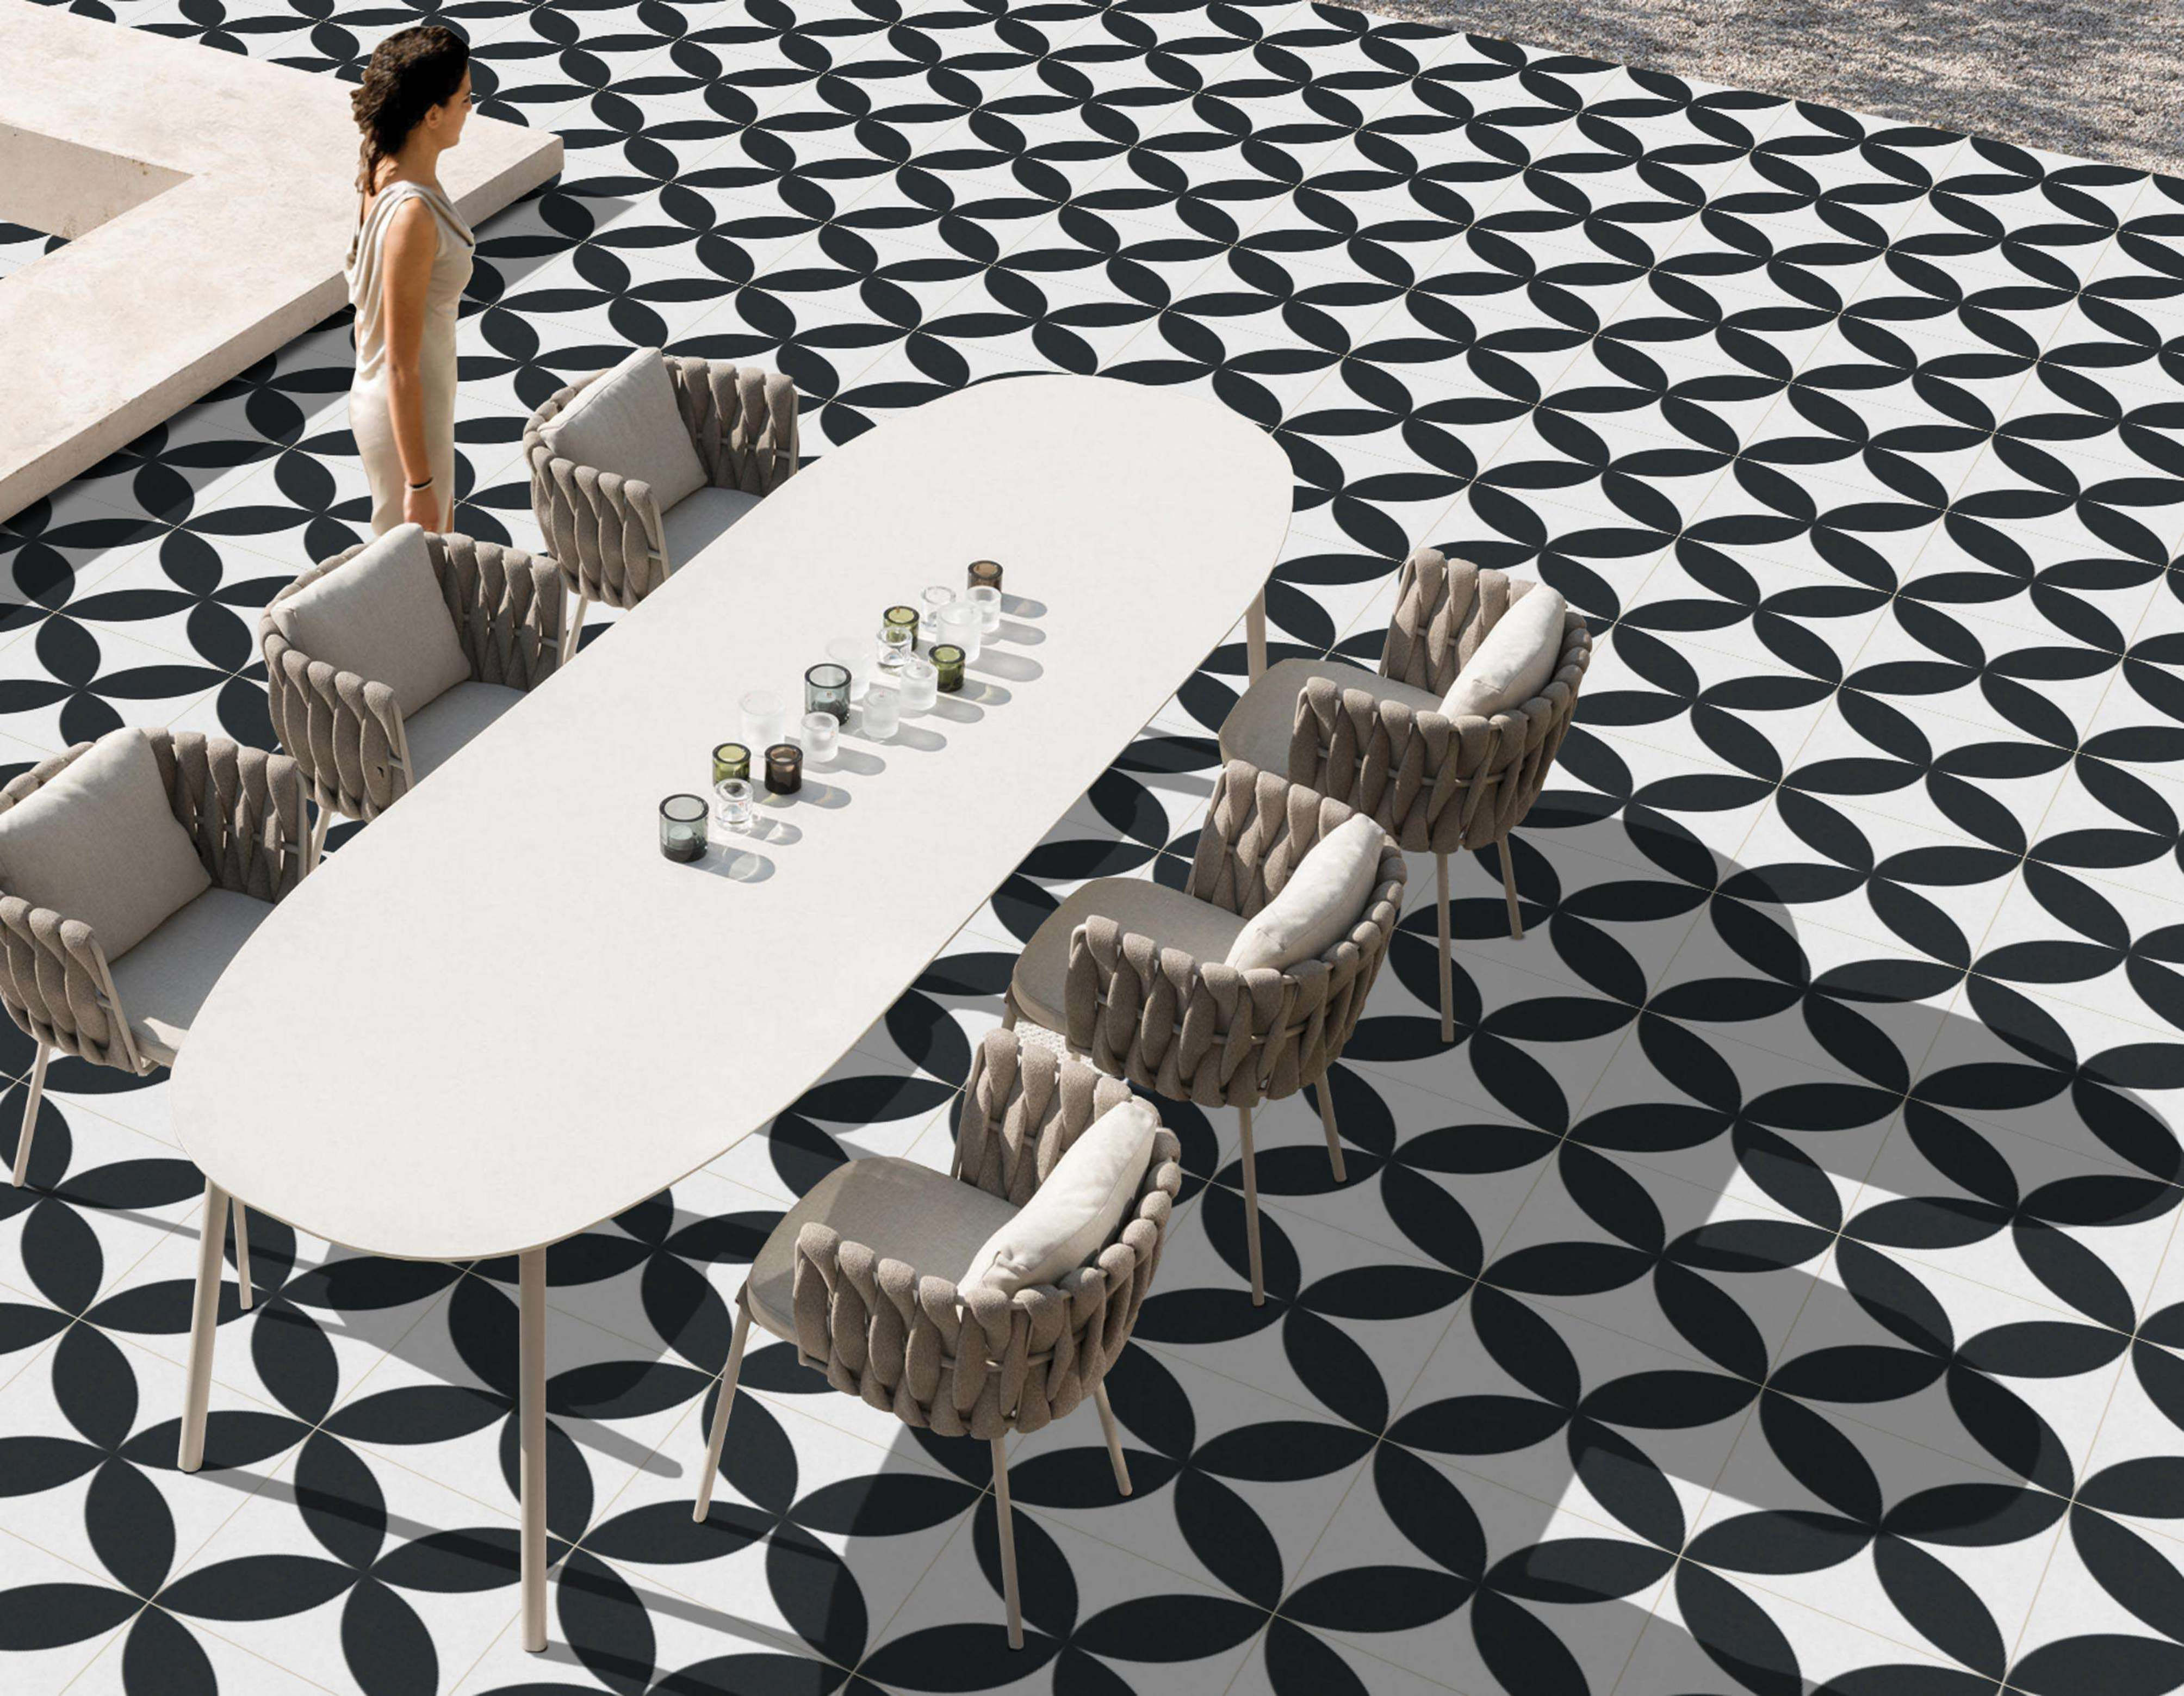

12258

Applicable On
Wall & Floor

HD
Clarity

Random
Design

Zero
Maintenance

Eco
Friendly

Size
500x
500mm

Series
PLAIN