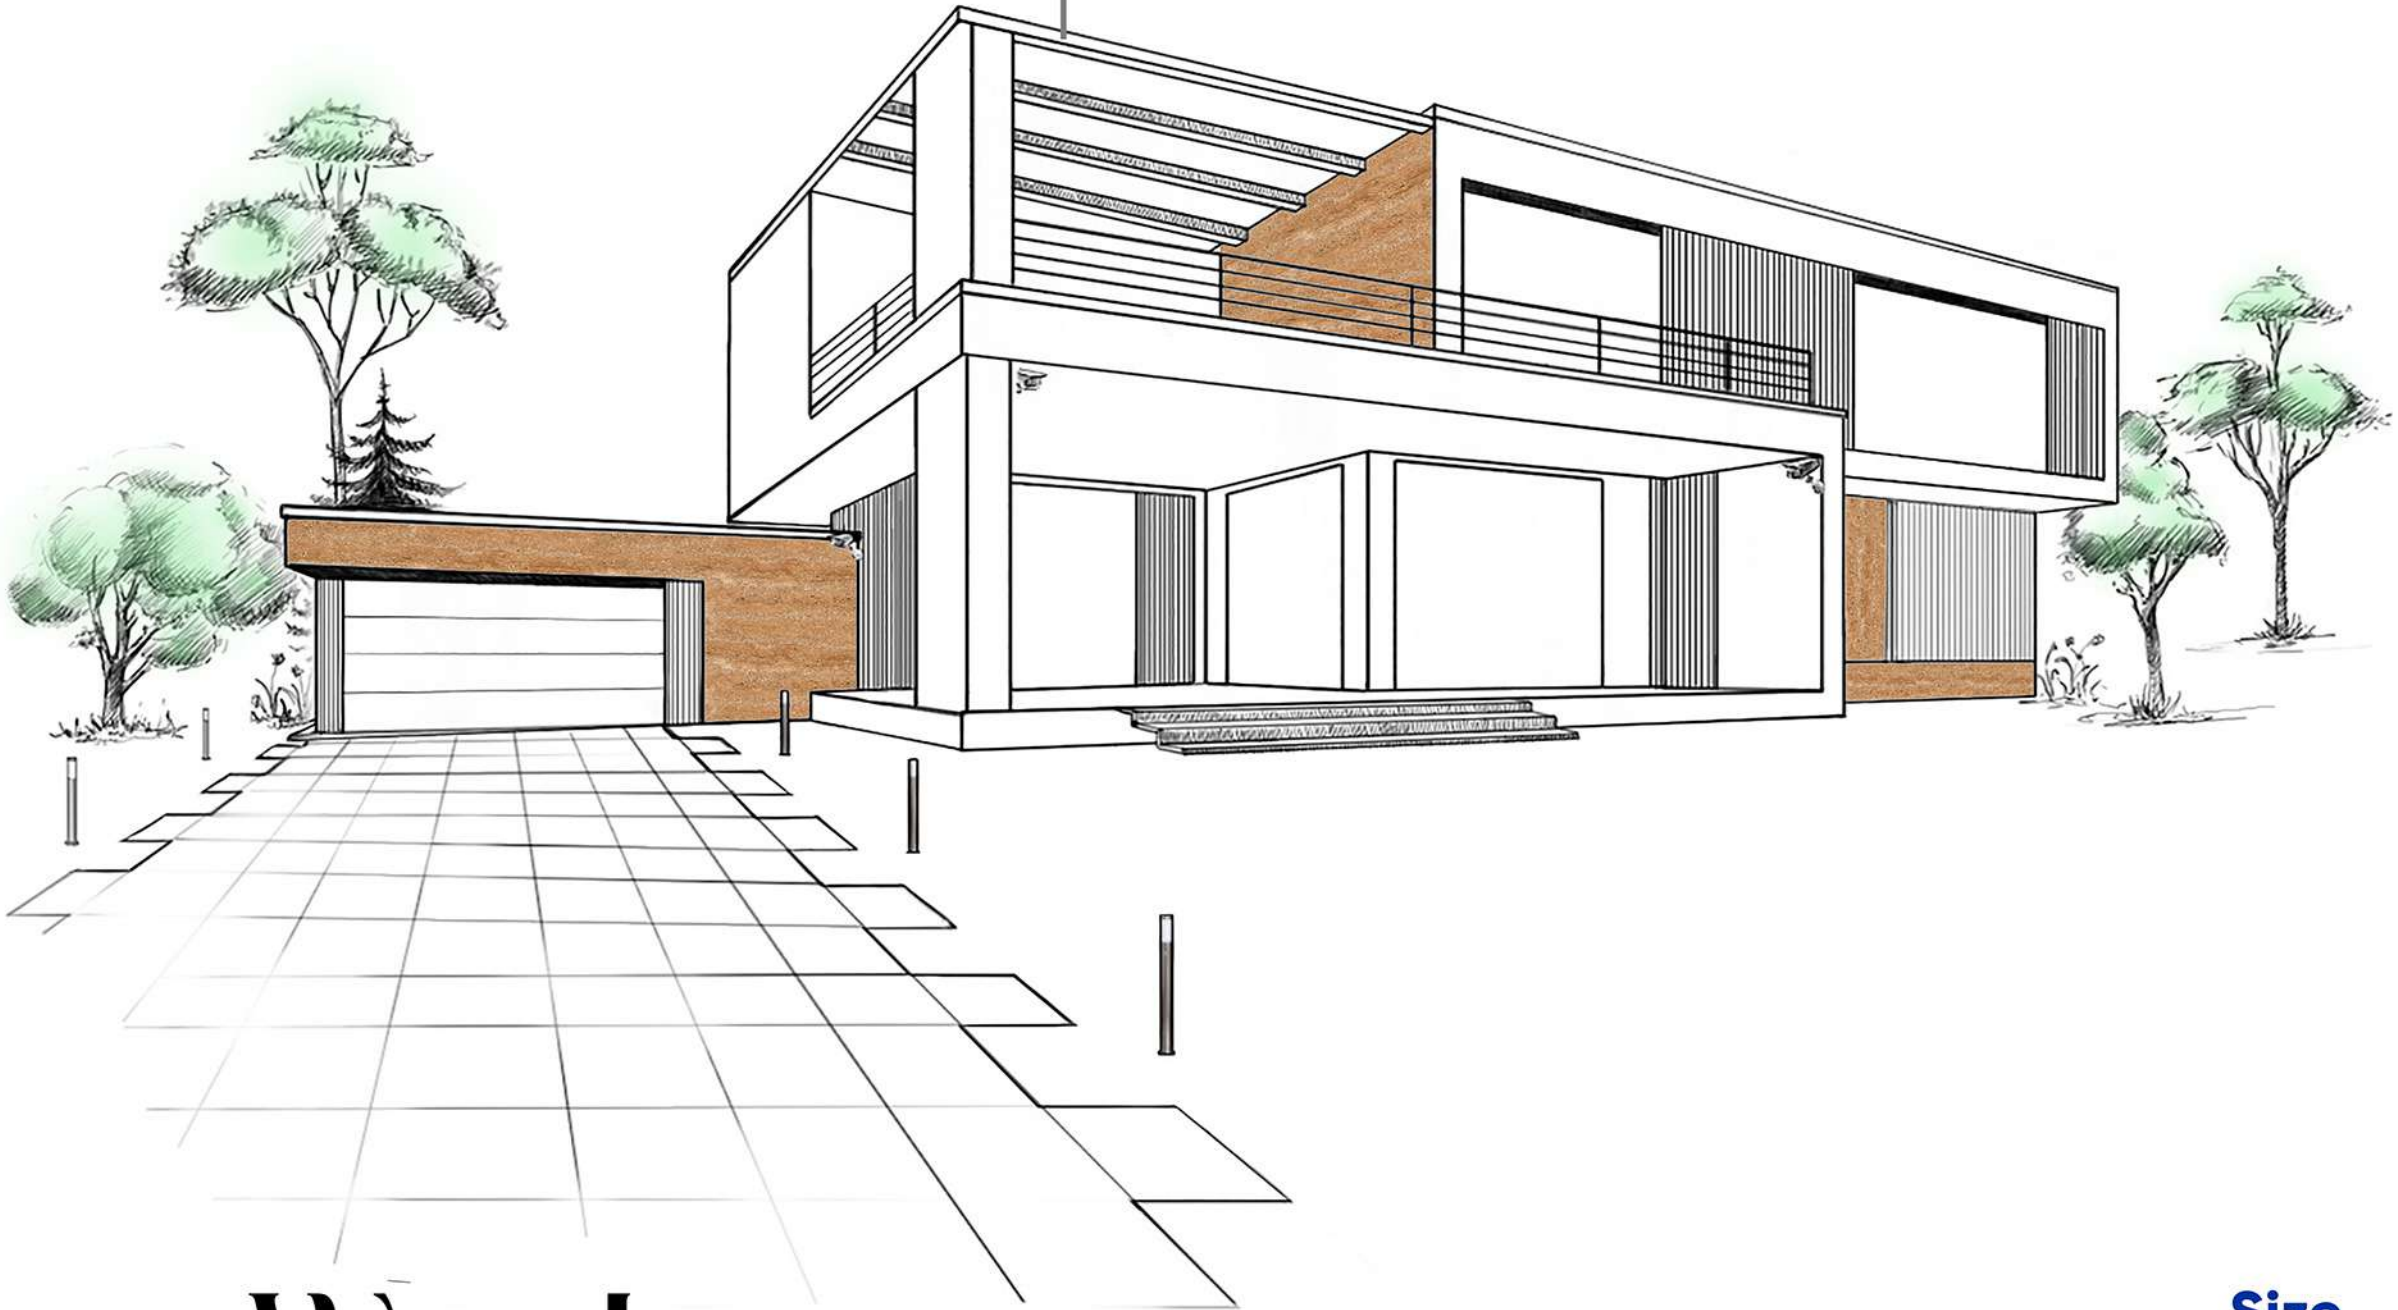

*Exactitude*  
THE LUXURY OF TILES

**Wooden**  
Plank Tiles

**Size**  
**200X600MM**

Travertino

**ELEVATION**  
Natural Stone

The Tiles By Ceramica Are Crafted With A Keen Focus On Their Quality. Delivering High-end Products That Meet The Highest Quality Standards Is A Priority To Us. With Our Prime Goal Of Customer Satisfaction, We Create Tiles With Unique And Stylish Designs That Amplify The Beauty Of A Space. Our Tiles Are Accompanied By Various Features Like Durability, Easy Installation, Resistance To Heat, Resistance To Chemicals And Much More Making Them A Preferred Choice When Designing A Luxurious Space.

Our Tiles Become A Great Addition To A Space As Their Various Designs Bring Many Different Ambiences Like The Simple Elegance Of Nature, Grand Charm Of Marble, Decorative Aspect Of Modernity And Much More To The Place. The Tiles By Ceramica Are The Perfect Choice To Create A Modern Space As They Are Manufactured Keeping In Mind The Needs Of Urban Space. So, Explore Our Grand Collection Of Tiles To Design Your Dream Space.

### **3D Punch**

200X600 MM  
MATT FINISH

**ELEVATION**

QUALITY PRODUCT

HIGH-DEEP  
PUNCH

HIGH TECH  
BODY

NATURAL  
LOOK

HIGH  
STRENGTH

RANDOM  
FACE

Unique Natural Stone

**TRAVENTINO - 04**

HIGH-DEEP  
PUNCH

HIGH TECH  
BODY

NATURAL  
LOOK

HIGH  
STRENGTH

RANDOM  
FACE