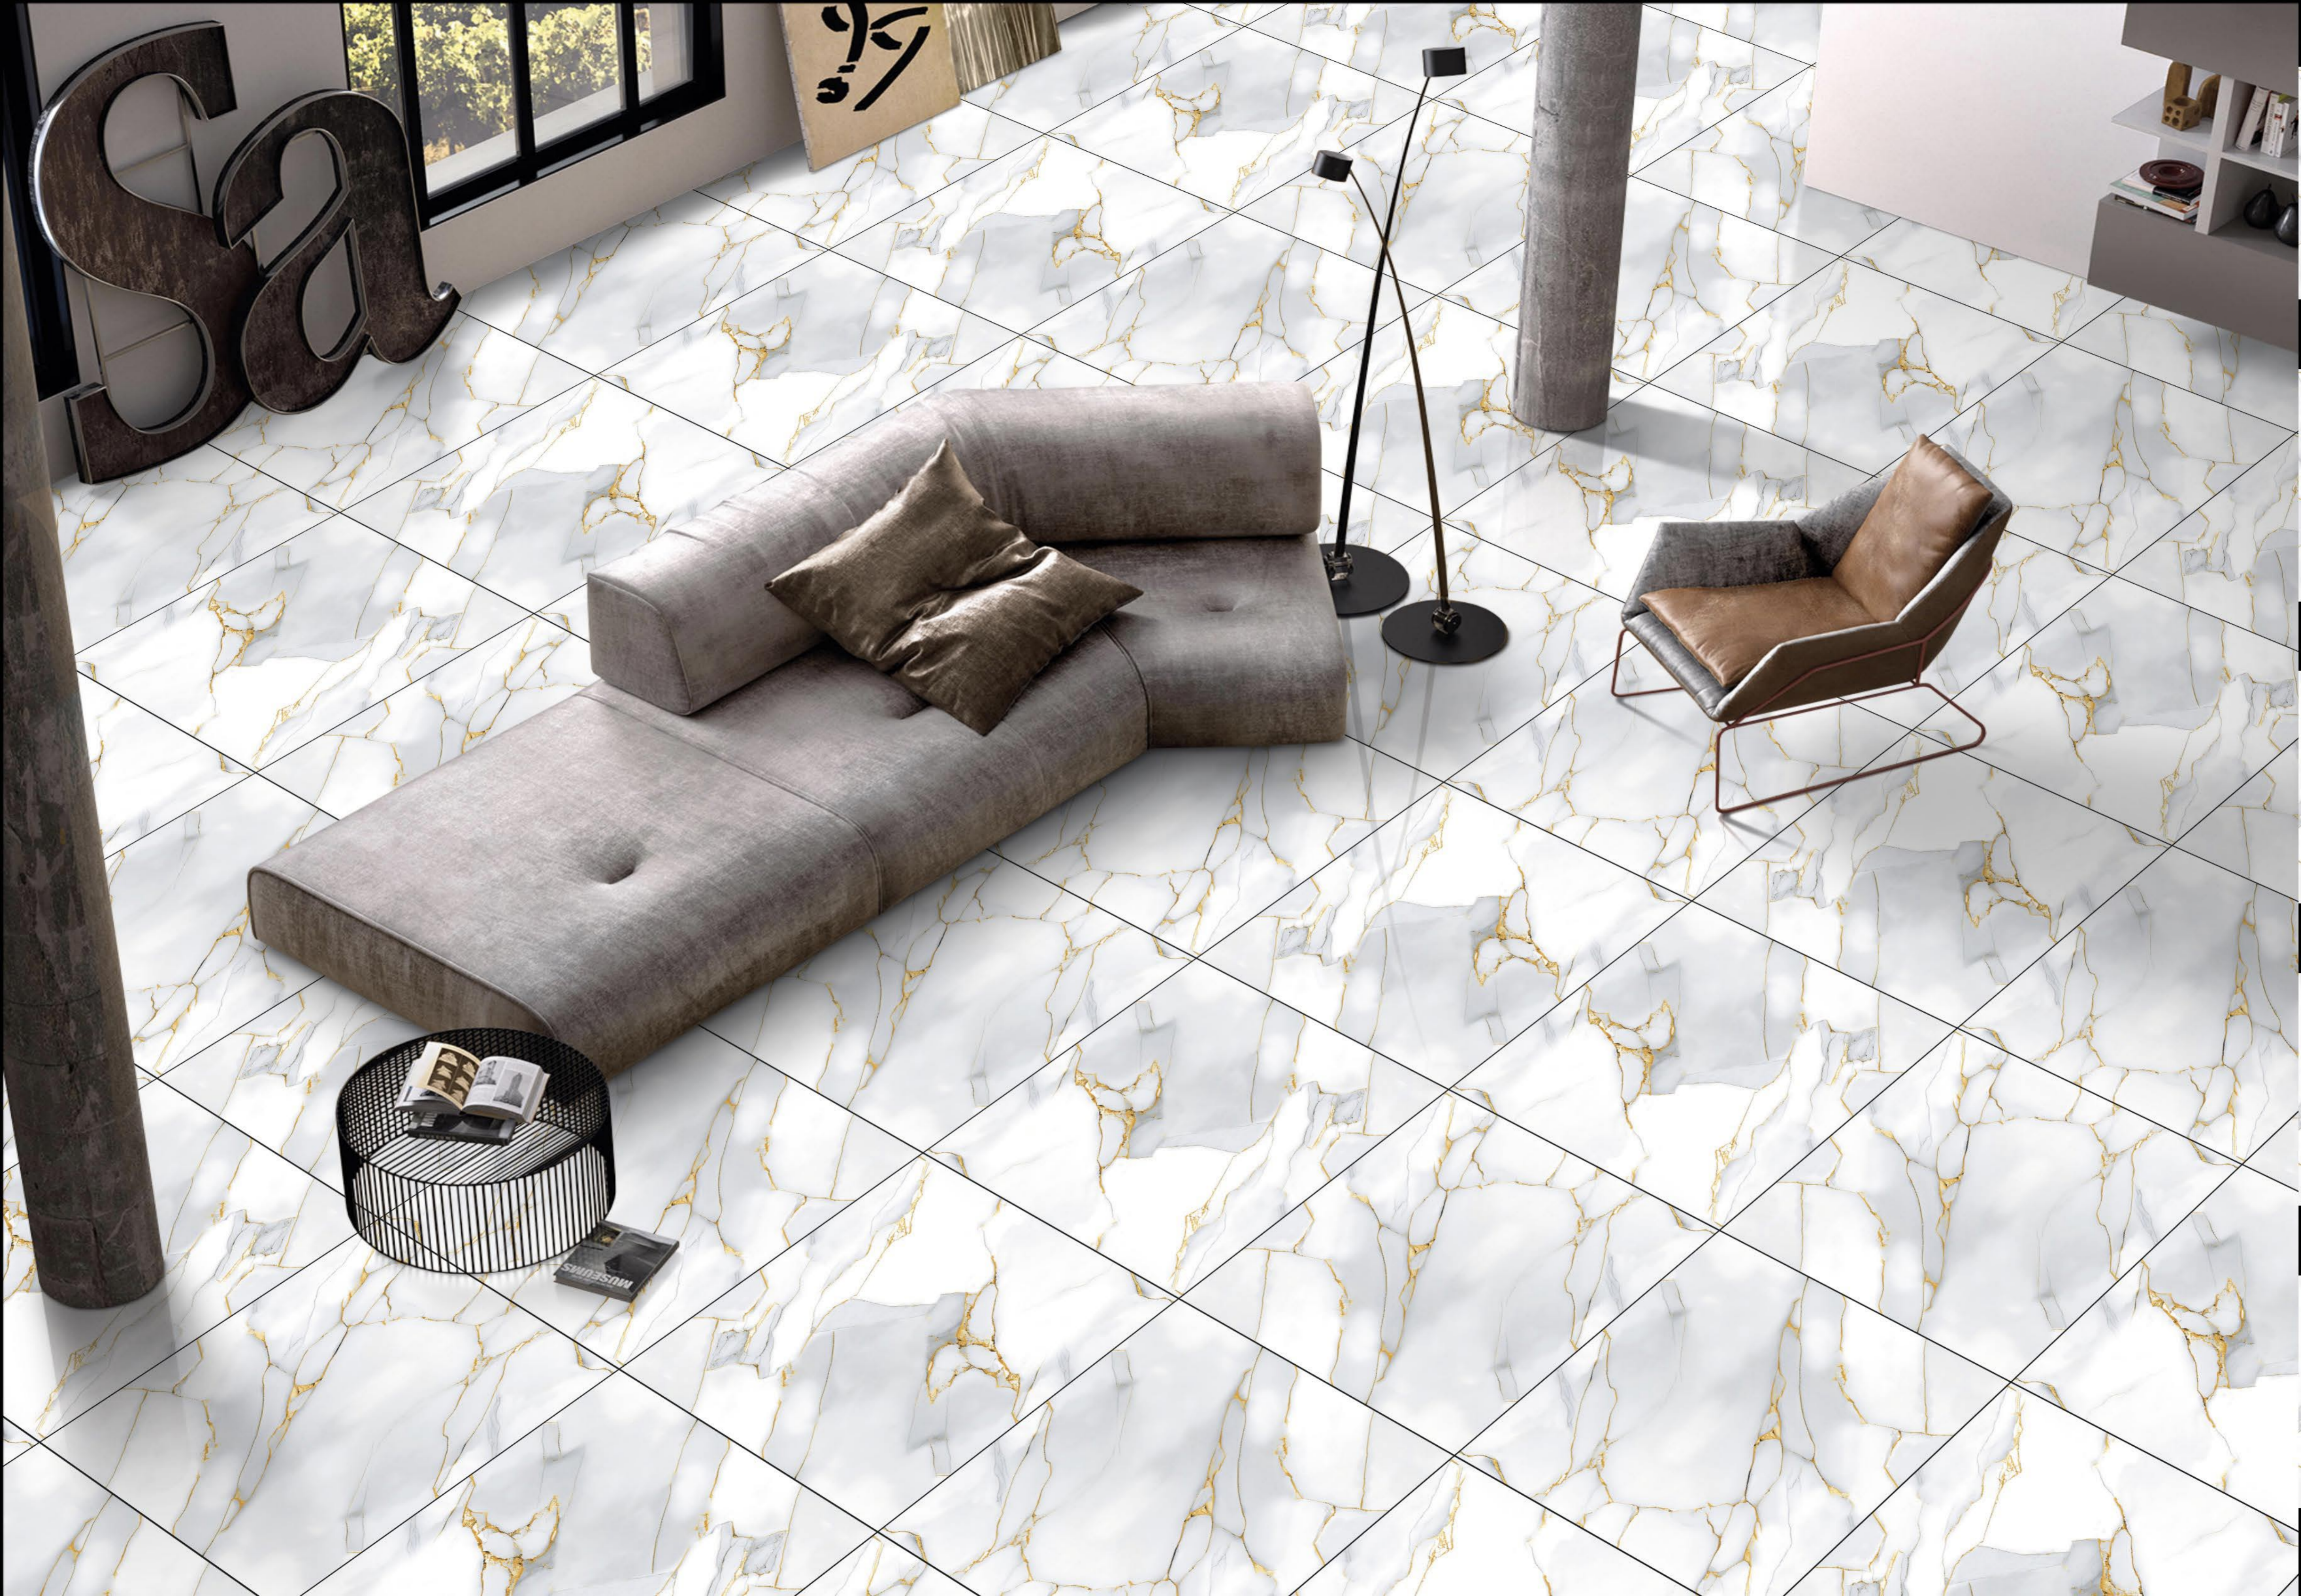

**600X600MM
GOLDEN SERIES**

GS-1001

**600X600MM
GOLDEN SERIES**

GS-1002

**600X600MM
GOLDEN SERIES**

GS-1003

**600X600MM
GOLDEN SERIES**

GS-1004

**600X600MM
GOLDEN SERIES**

GS-1005

**600X600MM
GOLDEN SERIES**

GS-1006

**600X600MM
GOLDEN SERIES**

GS-1007

**600X600MM
GOLDEN SERIES**

GS-1008

**600X600MM
GOLDEN SERIES**

GS-1016

**600X600MM
GOLDEN SERIES**

GS-1017

A dark wood sideboard with a modern, minimalist design. On top, there is a glass lamp with a silver base, a small silver pig figurine, and a framed artwork featuring a woman in a bikini and the word "MAN".

A large, cylindrical stainless steel object, possibly a decorative piece or a modern fireplace, located near the window.

A framed artwork featuring a woman in a bikini, possibly a pin-up or a pop art piece, with the word "MAN" visible at the bottom.