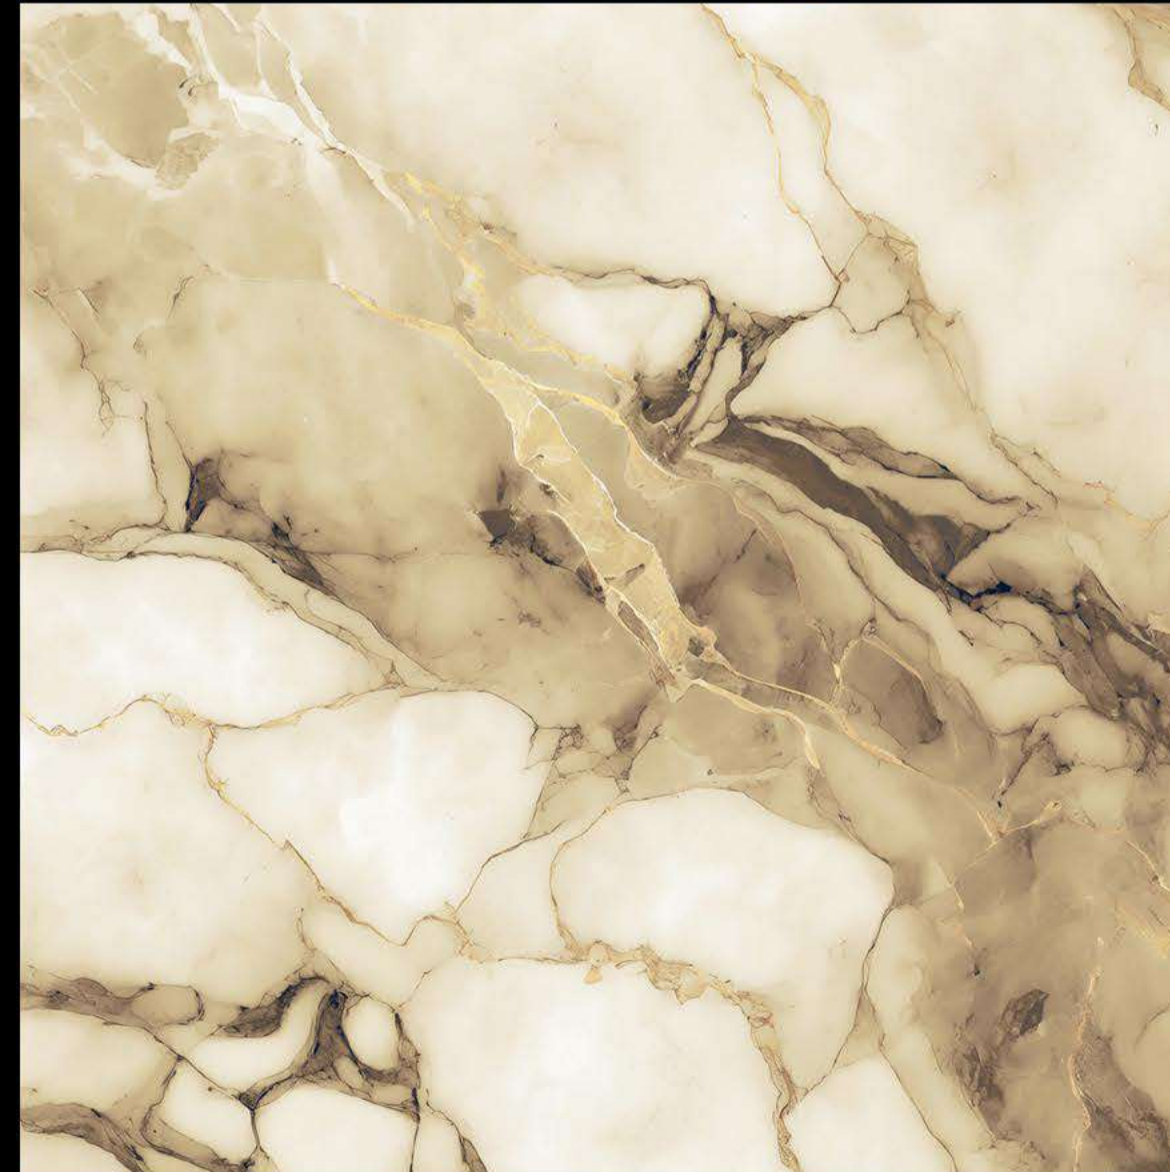

**600X600MM
GOLDEN SERIES**

GS-1012