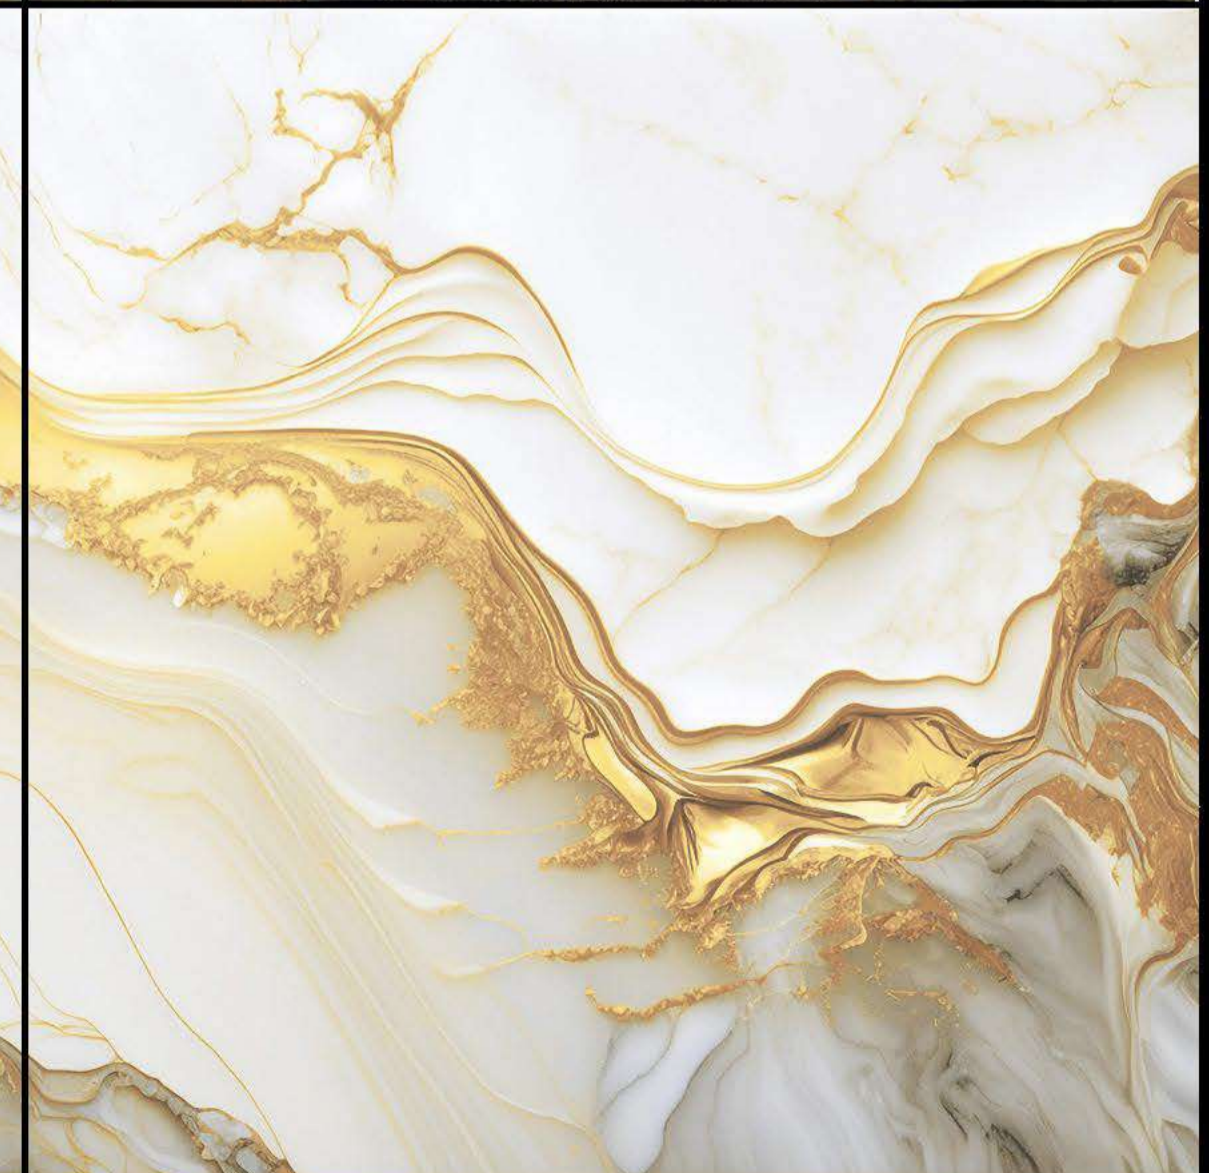

**600X600MM
GOLDEN SERIES**

GS-1004