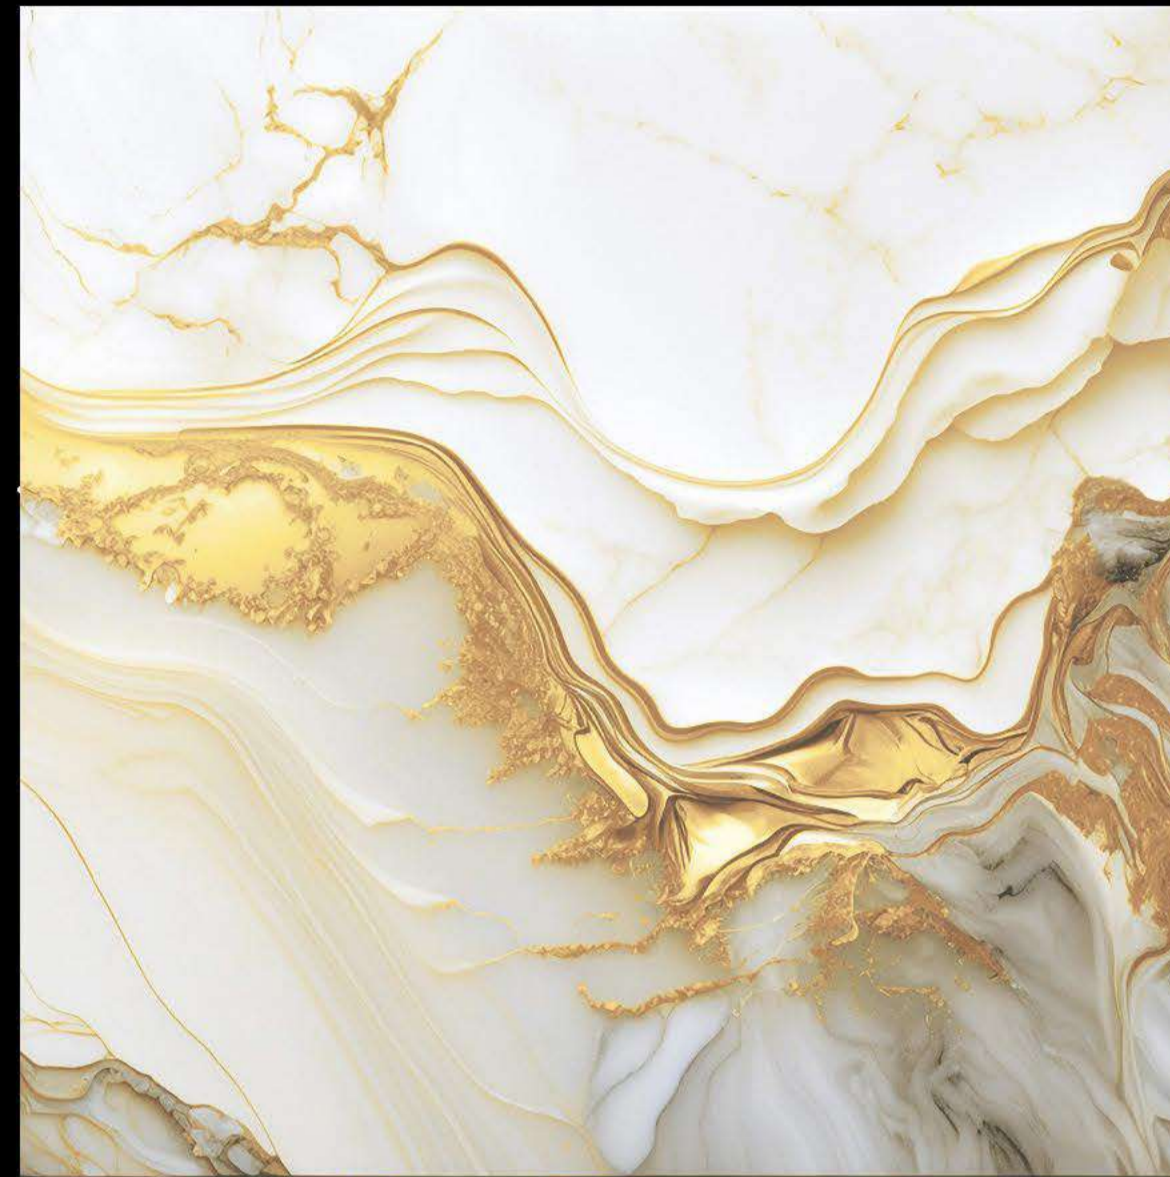

**600X600MM
GOLDEN SERIES**

GS-1004