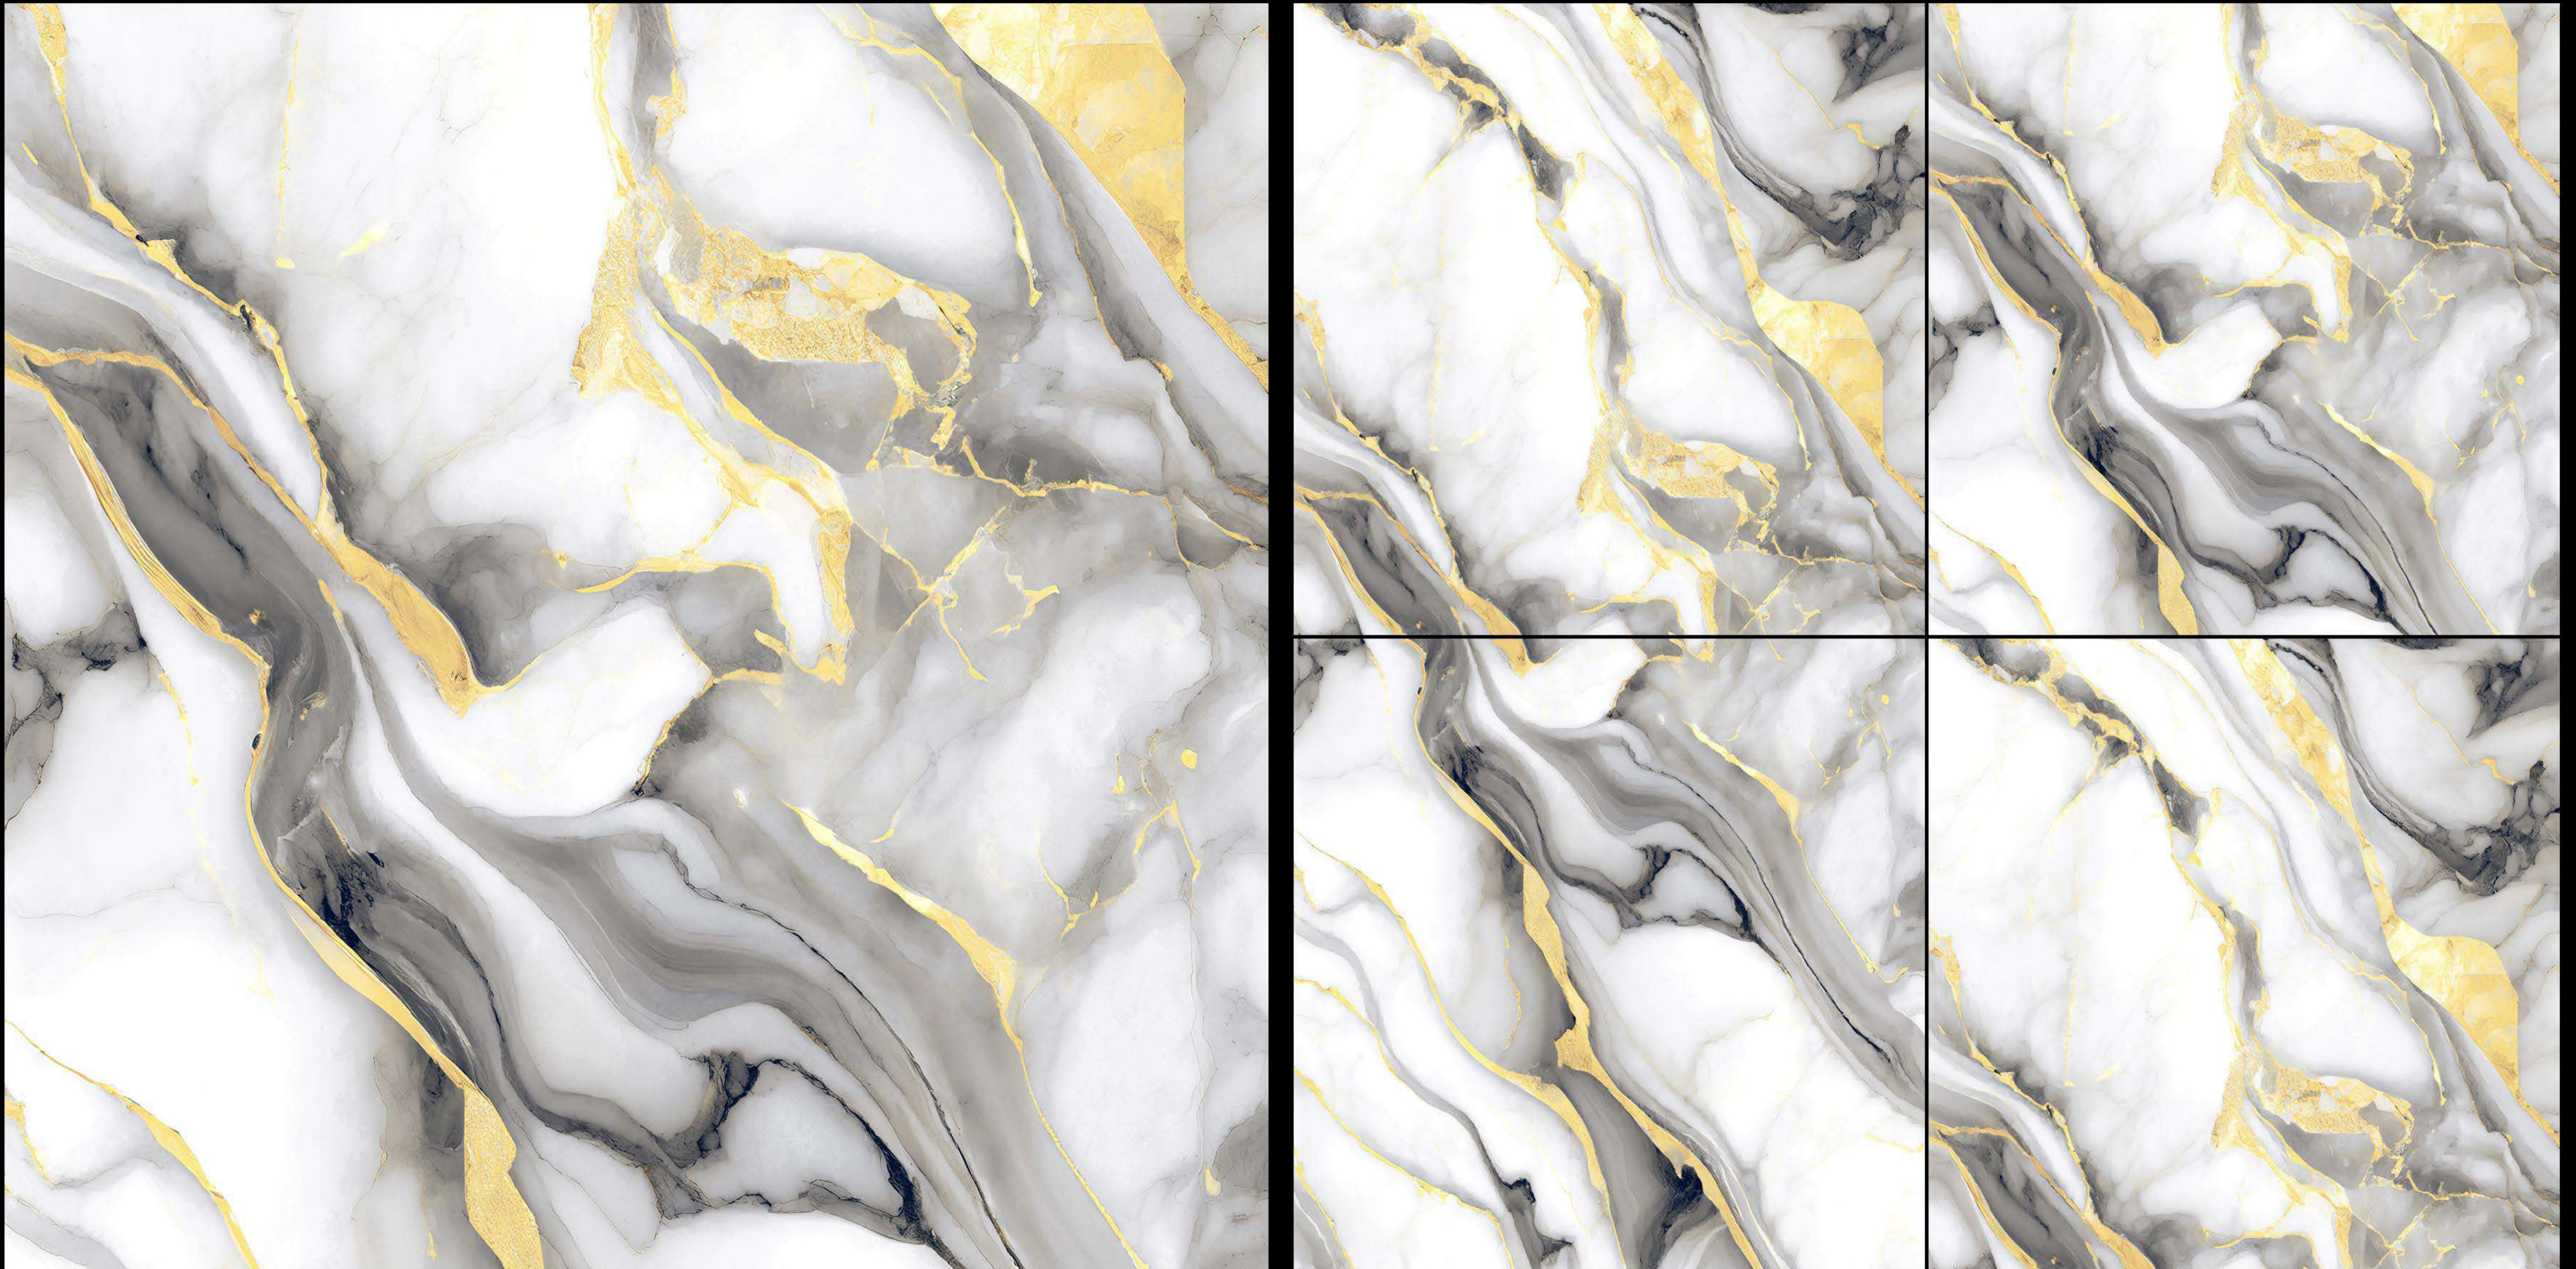

**600X600MM
GOLDEN SERIES**

GS-1010