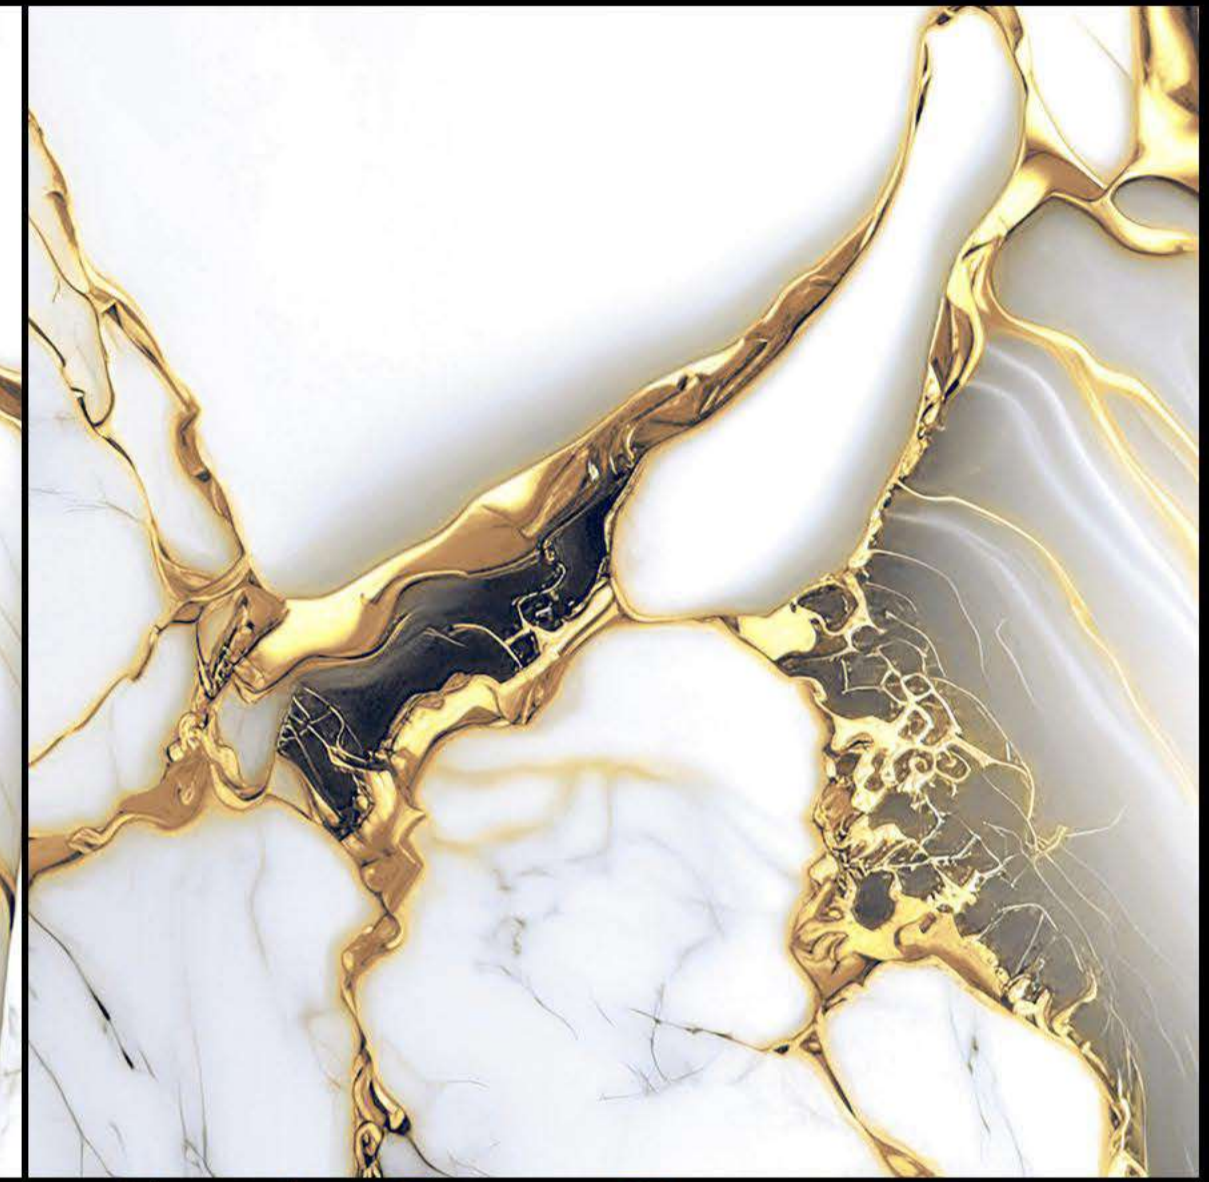

**600X600MM
GOLDEN SERIES**

GS-1009