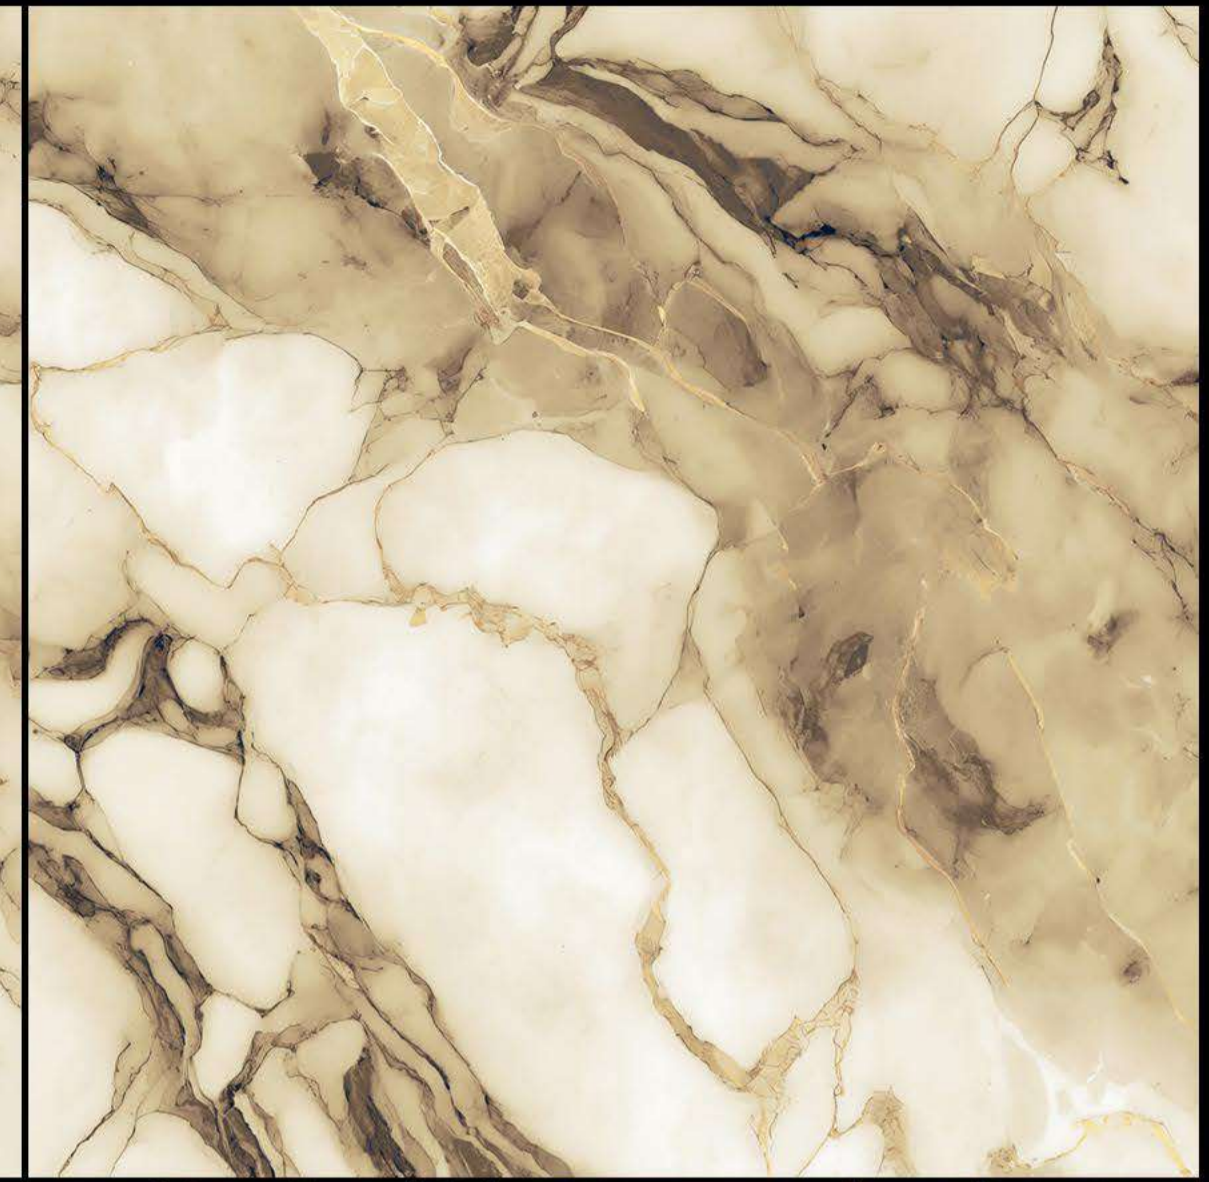

**600X600MM
GOLDEN SERIES**

GS-1012