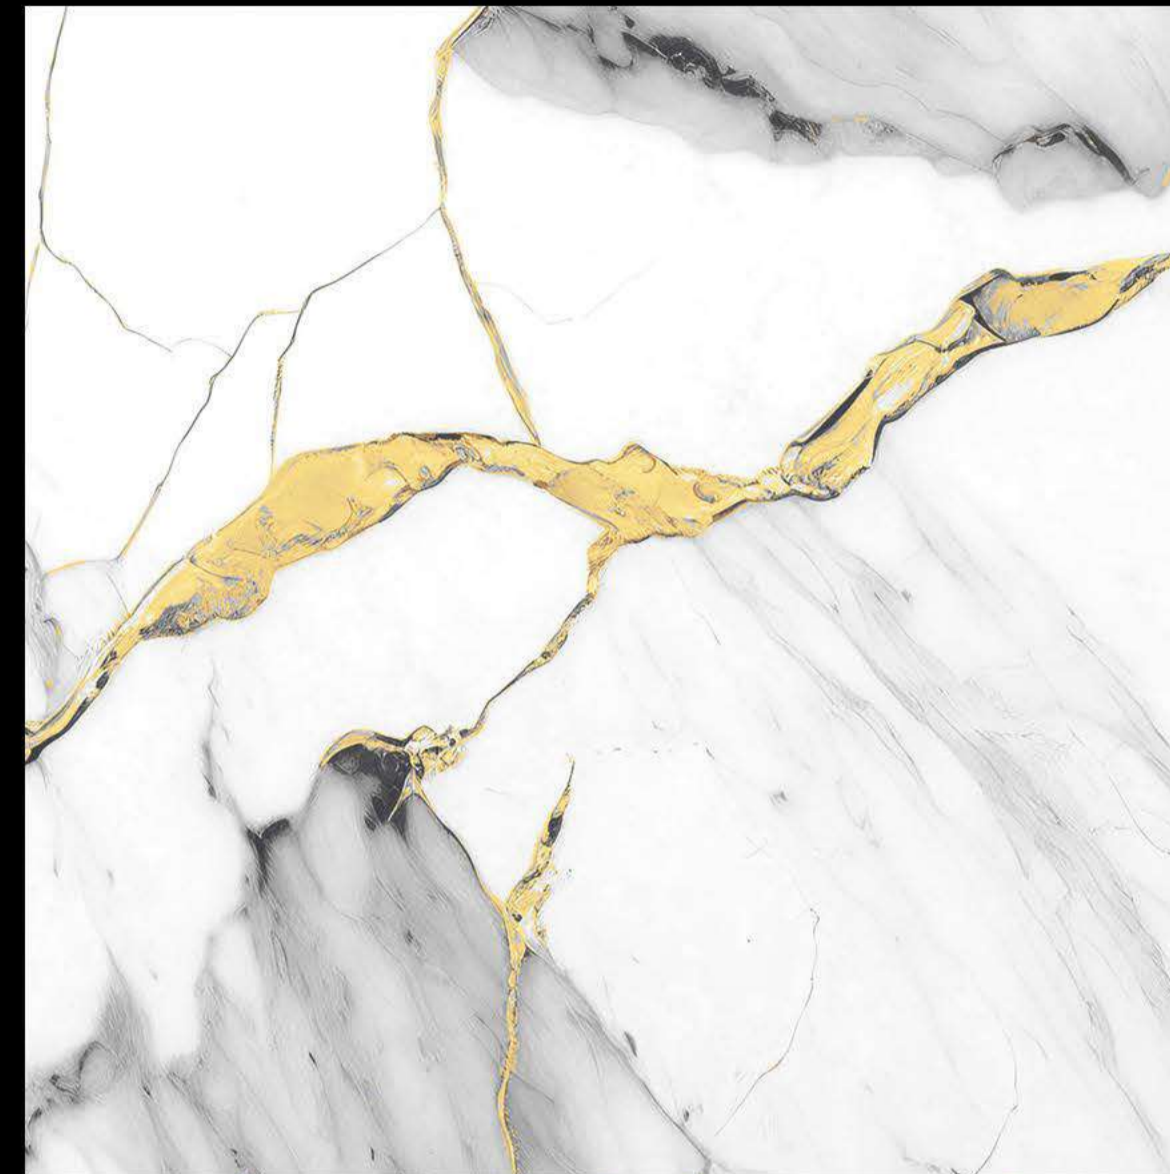

**600X600MM
GOLDEN SERIES**

GS-1011