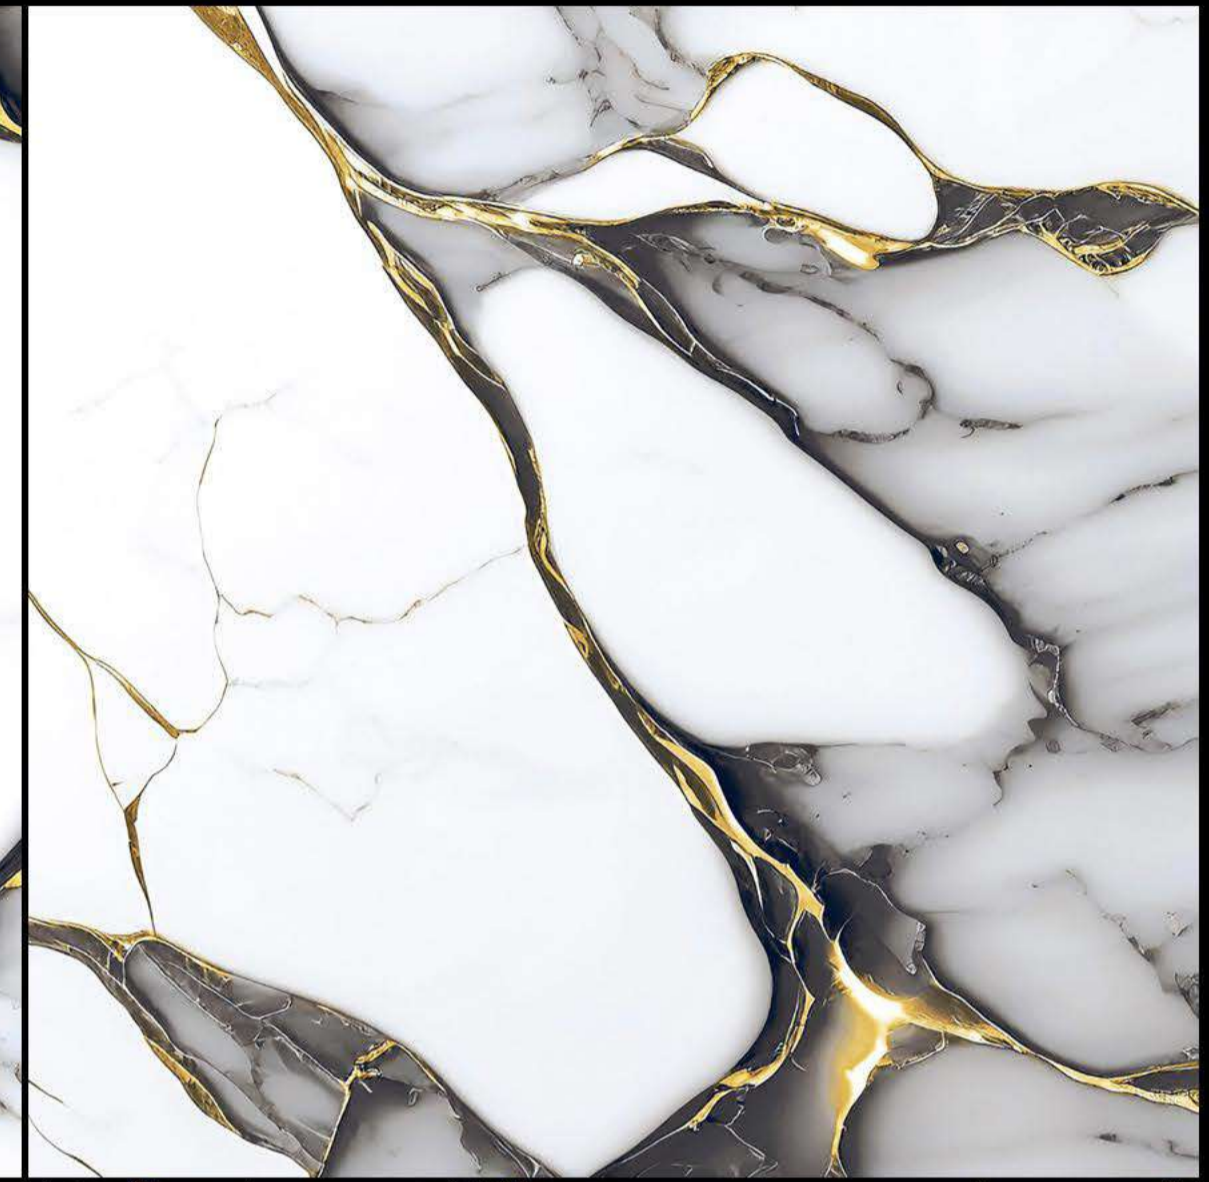

**600X600MM
GOLDEN SERIES**

GS-1007