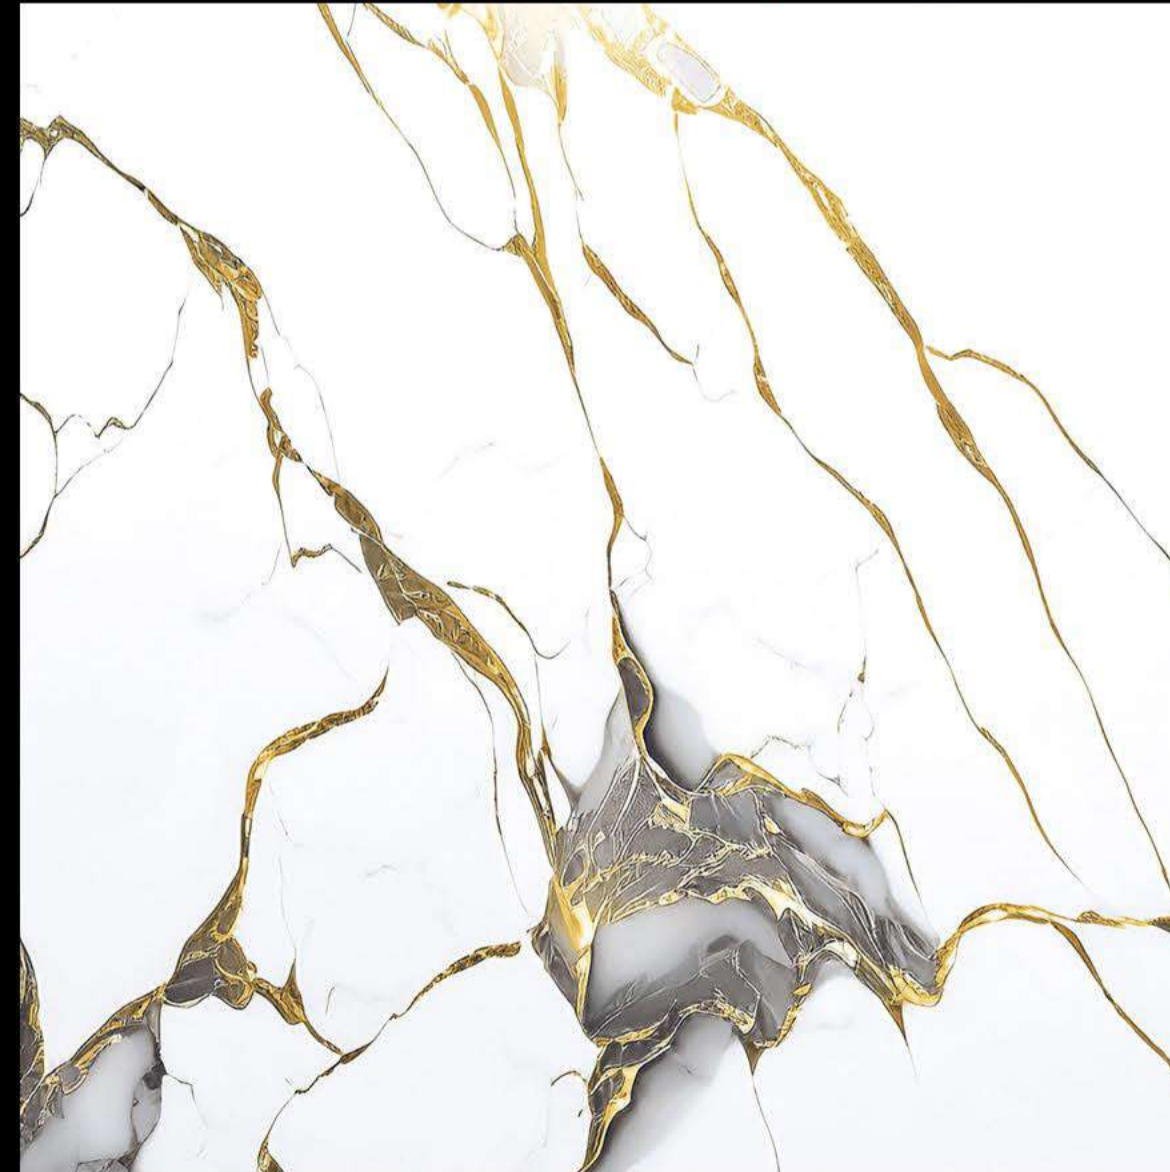

**600X600MM
GOLDEN SERIES**

GS-1007