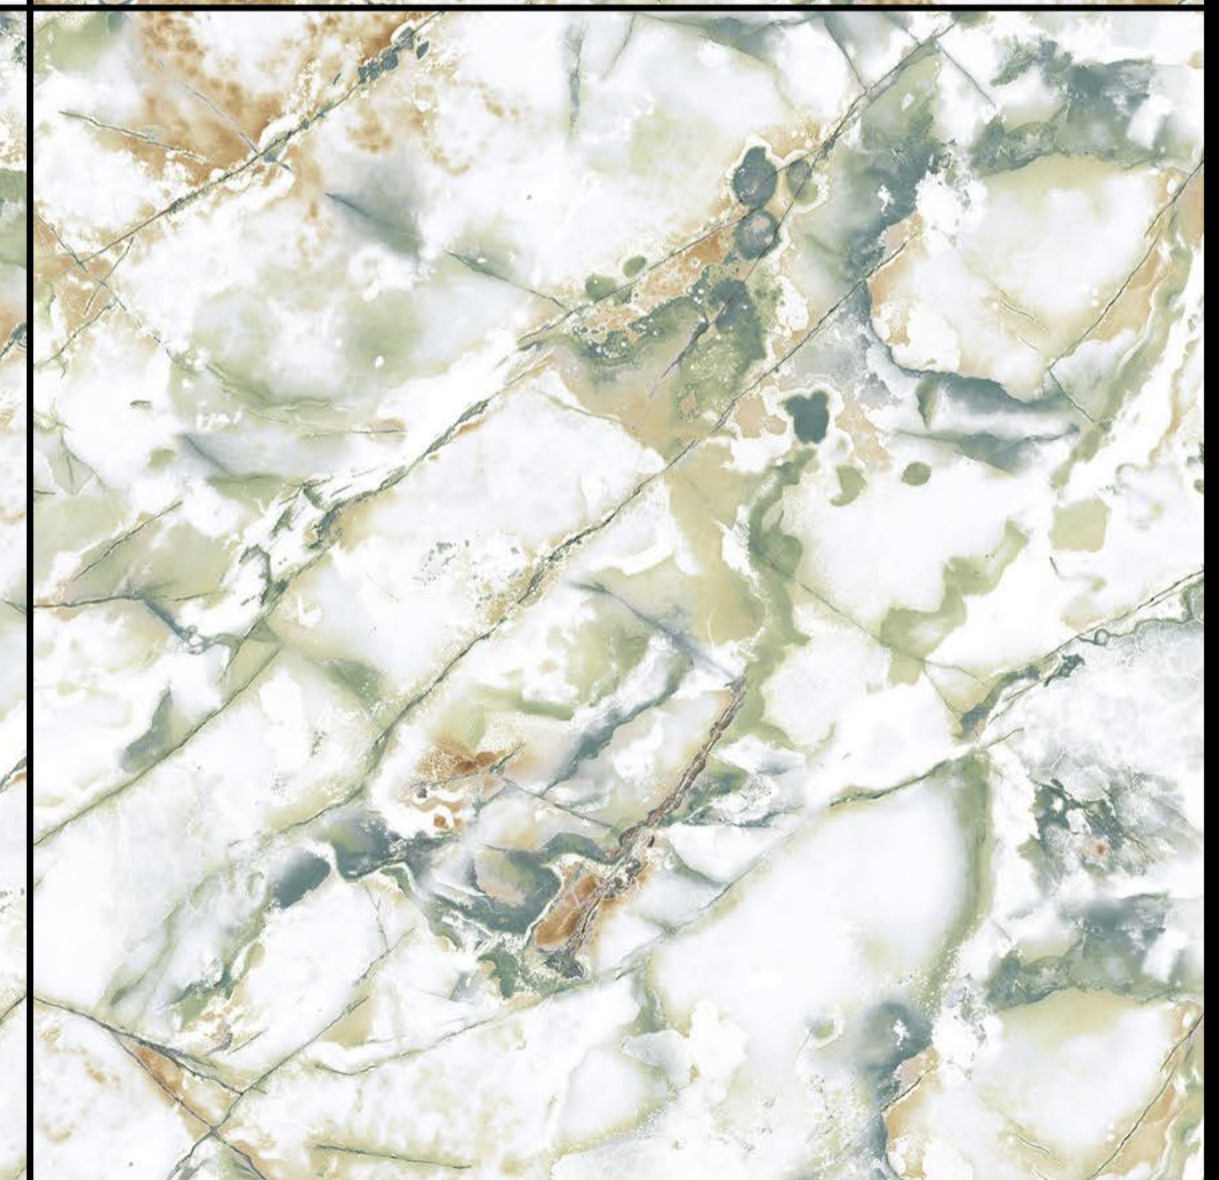

A large, cylindrical stainless steel object, possibly a decorative piece or a modern fireplace, located near the window.

A framed artwork featuring a woman in a bikini, possibly a pin-up or a pop art piece, with the word "MAN" visible at the bottom.

A glass lamp with a silver base, featuring a decorative, textured glass shade.

A small silver pig figurine on the sideboard.

**600X600MM
GOLDEN SERIES**

GS-1018

**600X600MM
GOLDEN SERIES**

GS-1019

**600X600MM
GOLDEN SERIES**