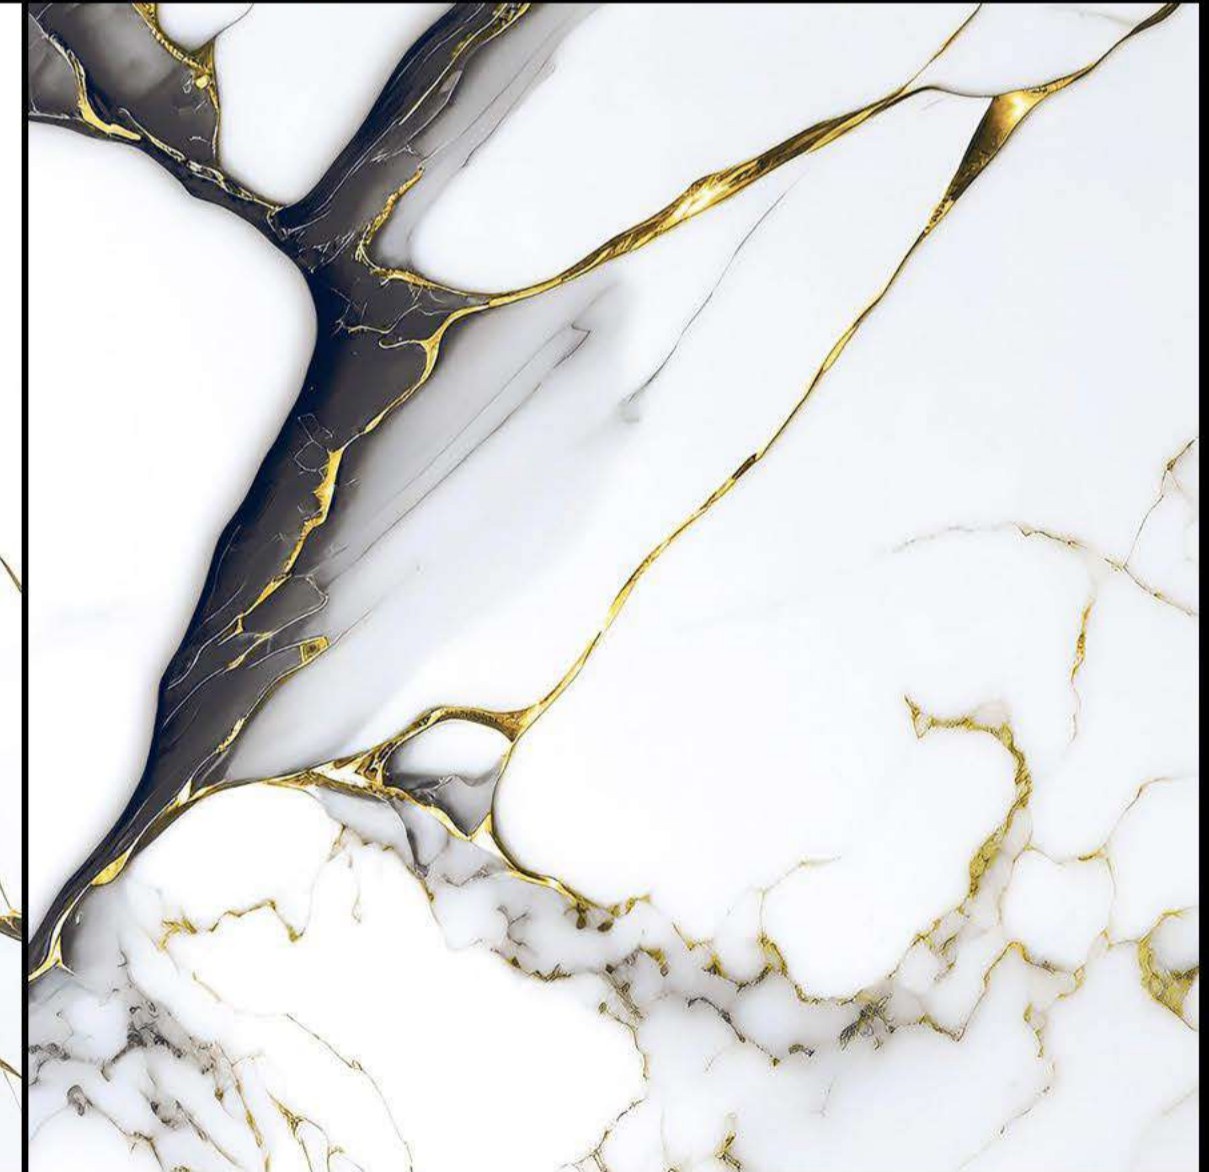

**600X600MM
GOLDEN SERIES**

GS-1007