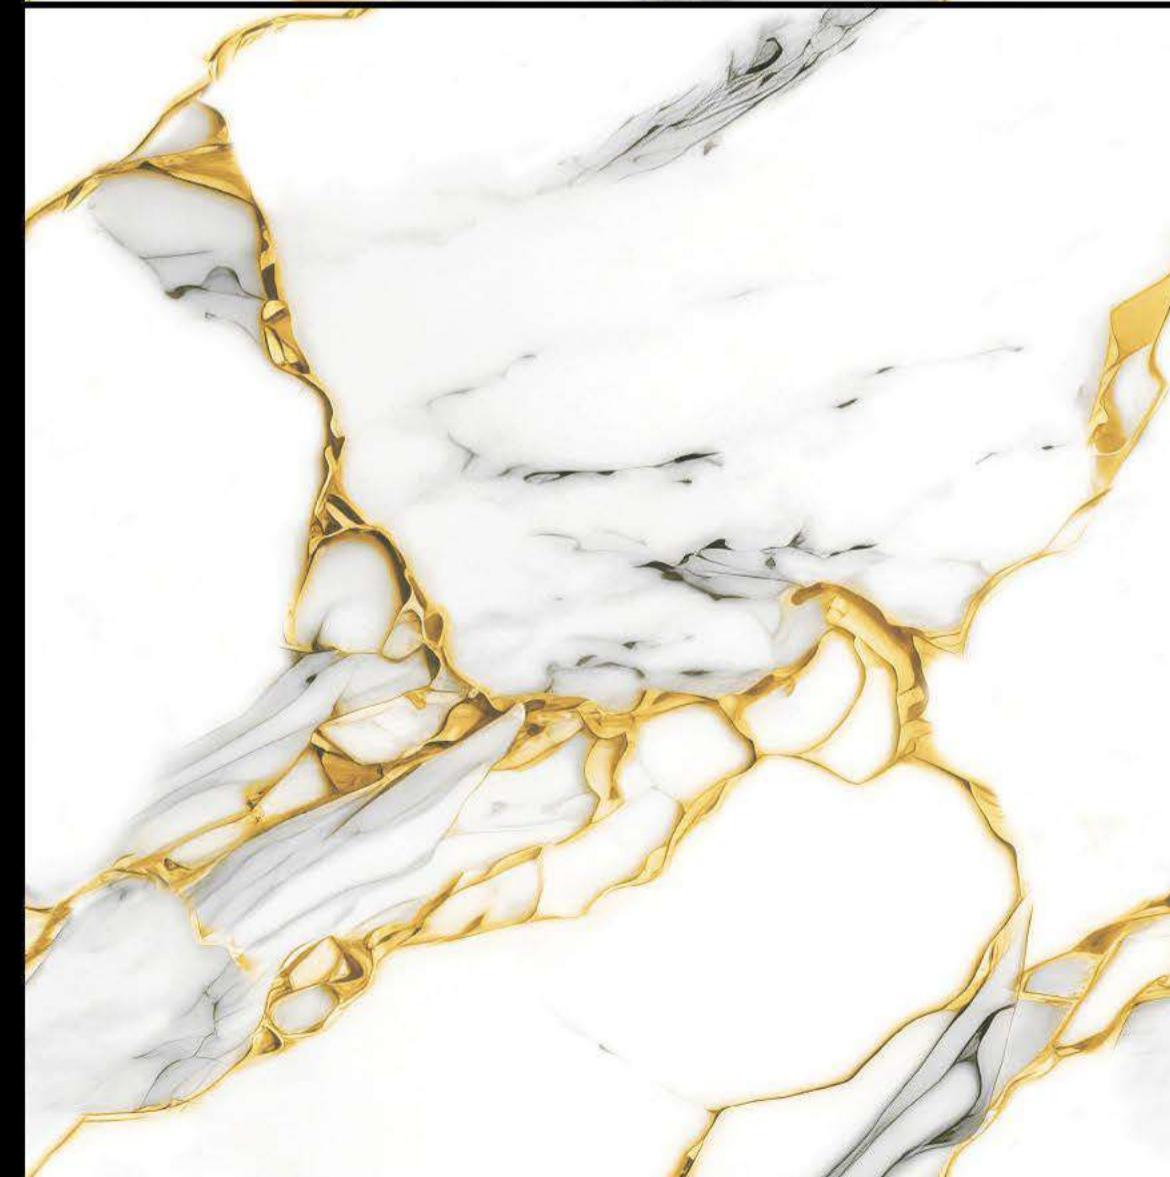

**600X600MM
GOLDEN SERIES**

GS-1002