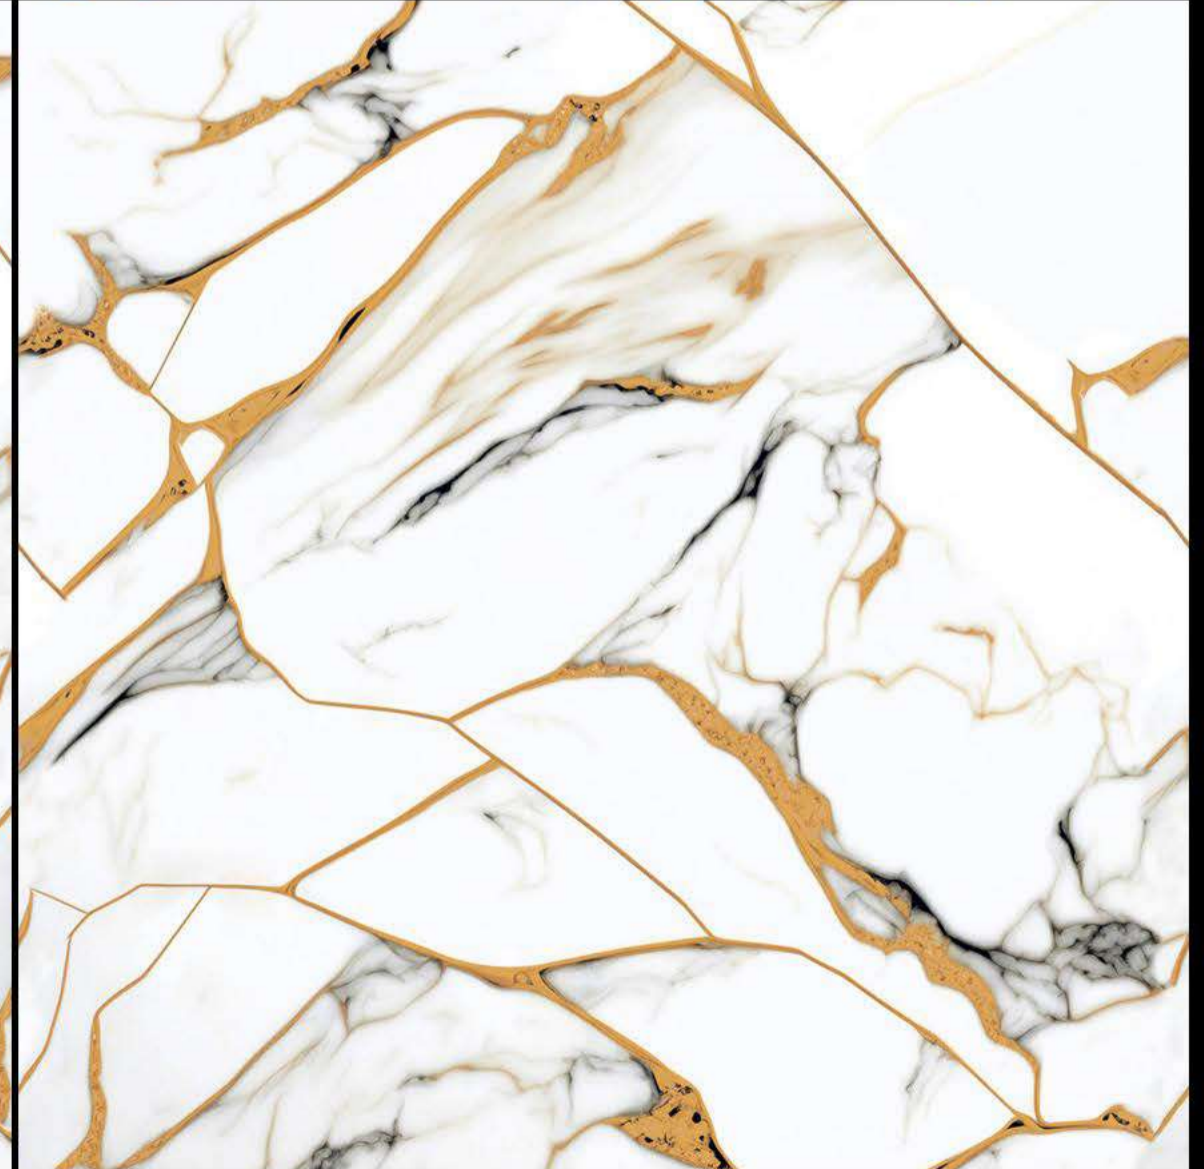

**600X600MM
GOLDEN SERIES**

GS-1006