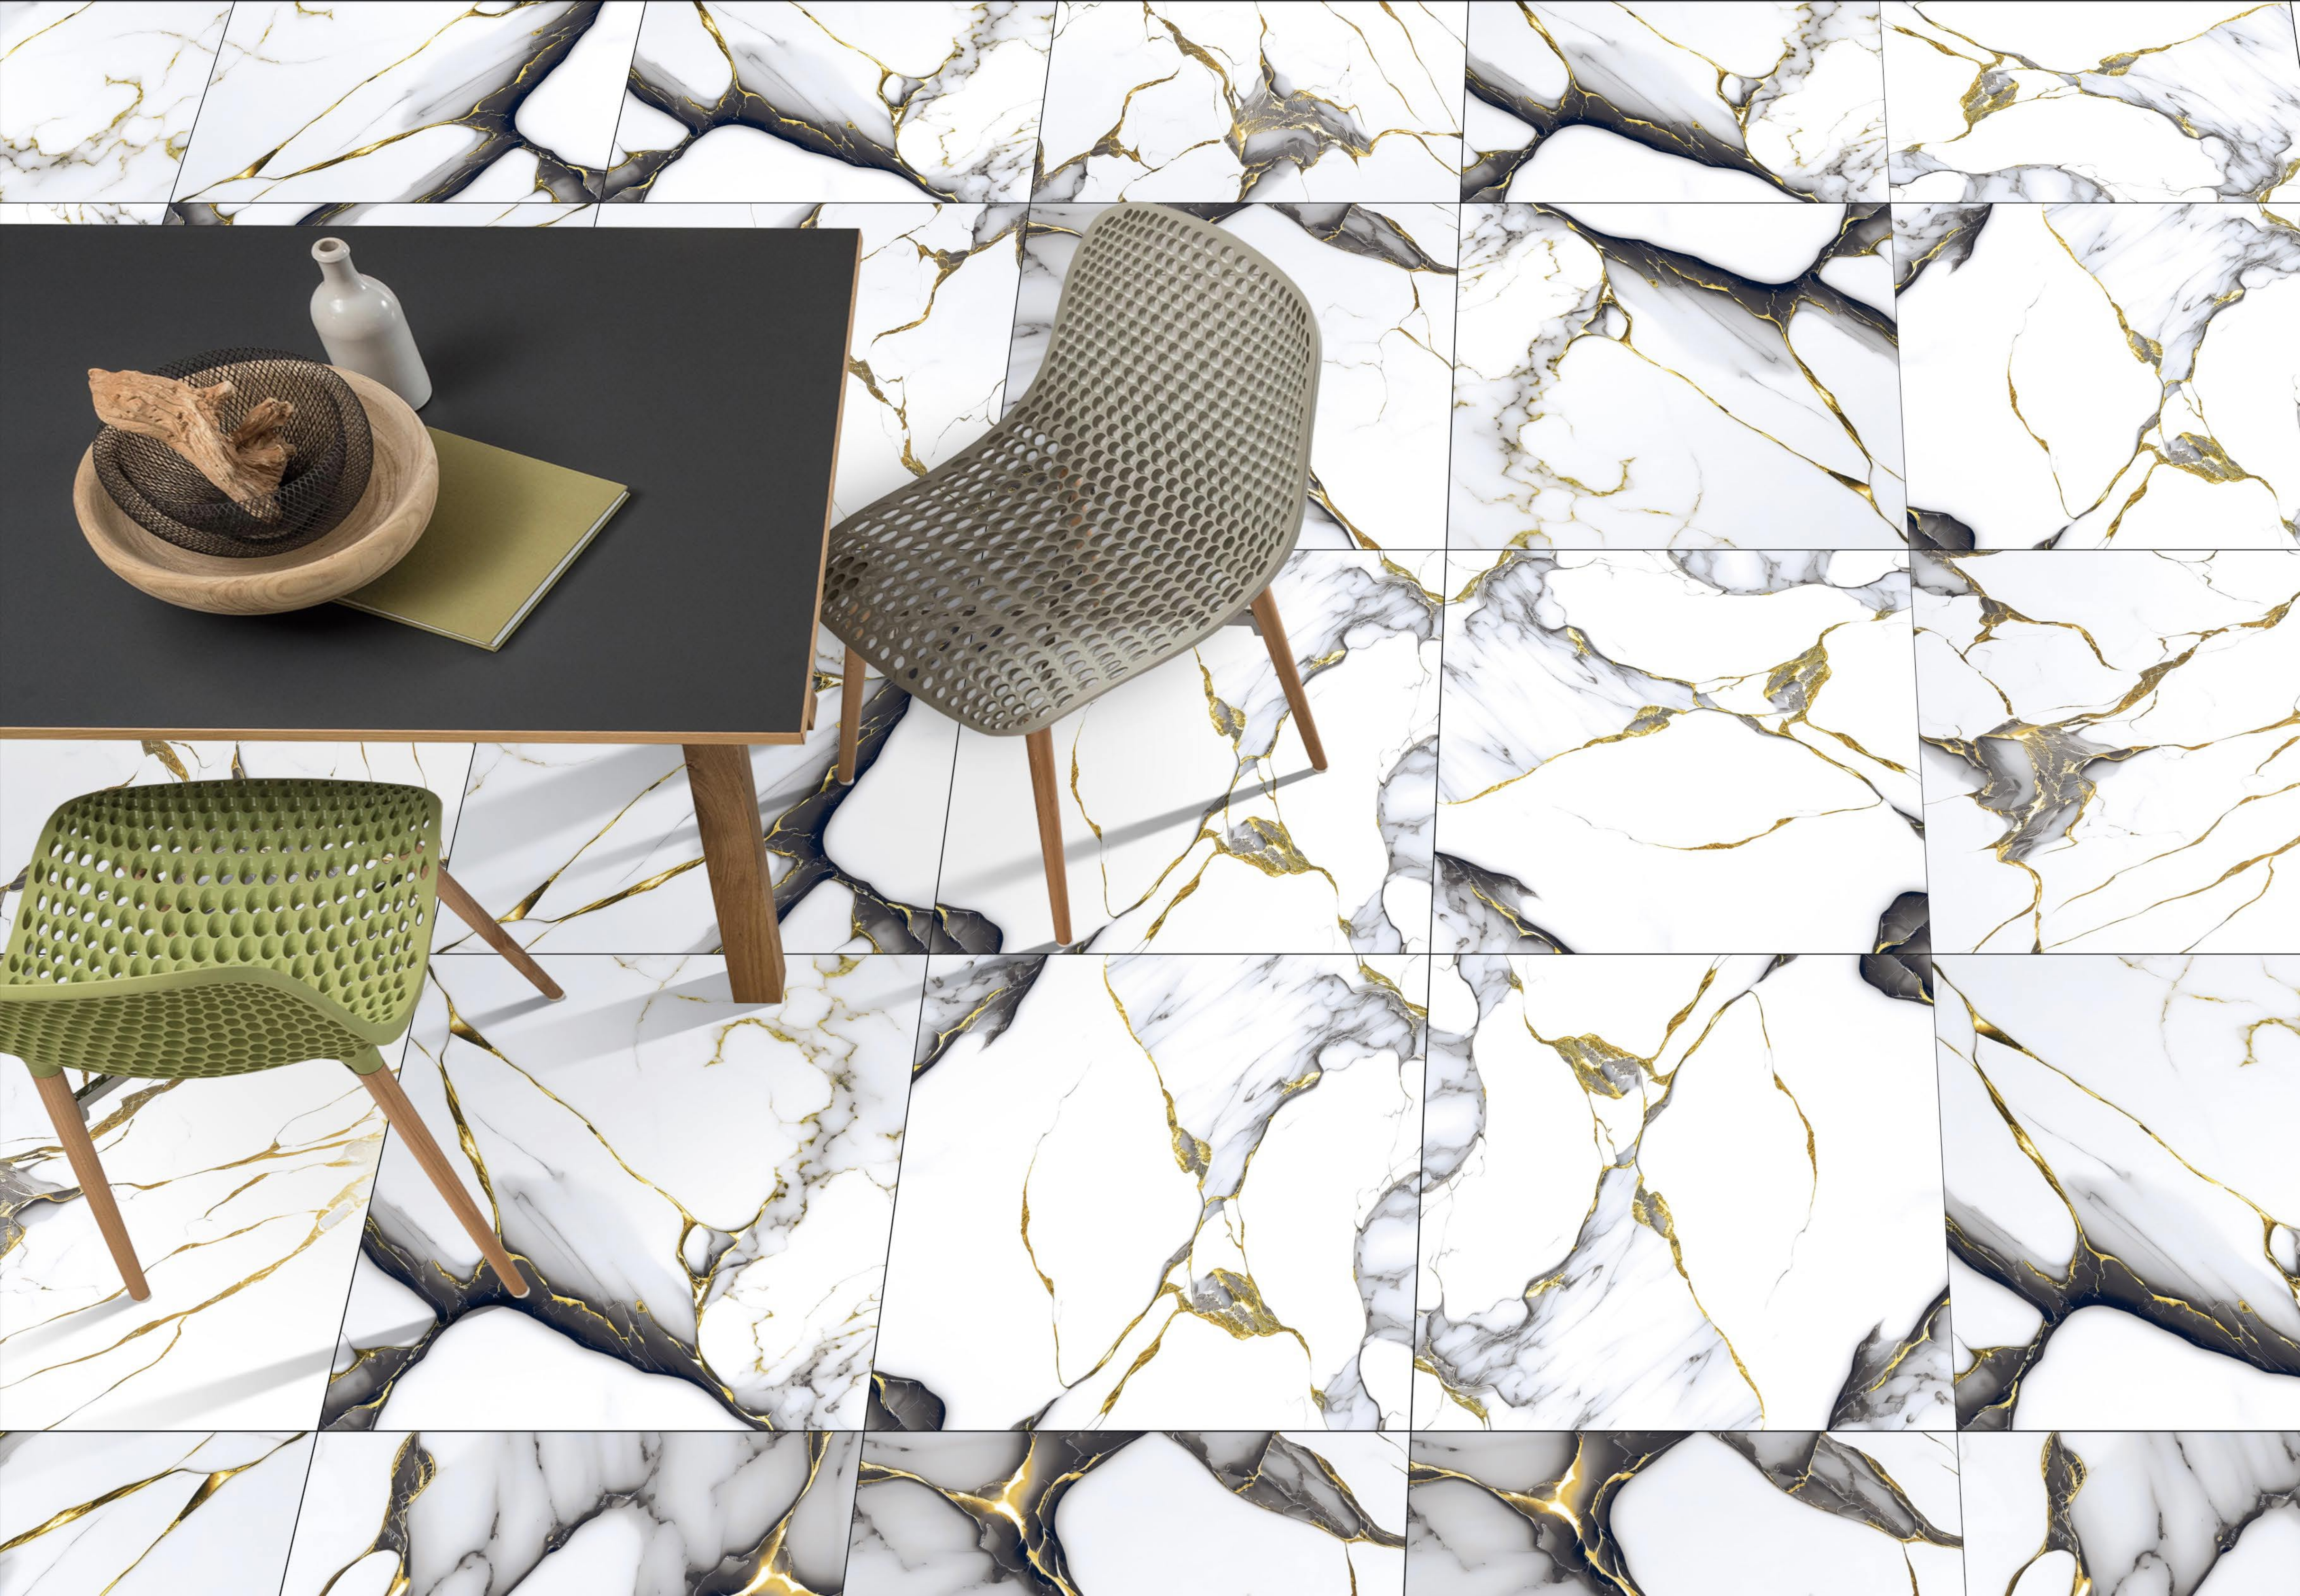

**600X600MM
GOLDEN SERIES**

GS-1005

**600X600MM
GOLDEN SERIES**

GS-1006

**600X600MM
GOLDEN SERIES**

GS-1007

**600X600MM
GOLDEN SERIES**

GS-1008

**600X600MM
GOLDEN SERIES**

GS-1016

**600X600MM
GOLDEN SERIES**

GS-1017

A dark wood sideboard with a modern, minimalist design. On top, there is a glass lamp with a silver base, a small silver pig figurine, and a framed artwork featuring a woman in a bikini and the word "MAN".

A round wooden dining table with a thick top and a cylindrical base. A small silver bowl sits on the table.

A black leather dining chair with a silver metal frame and armrests.

A black leather dining chair with a silver metal frame and armrests.

A large, cylindrical stainless steel object, possibly a decorative piece or a modern fireplace, located near the window.

A framed artwork featuring a woman in a bikini, possibly a pin-up or a pop art piece, with the word "MAN" visible at the bottom.