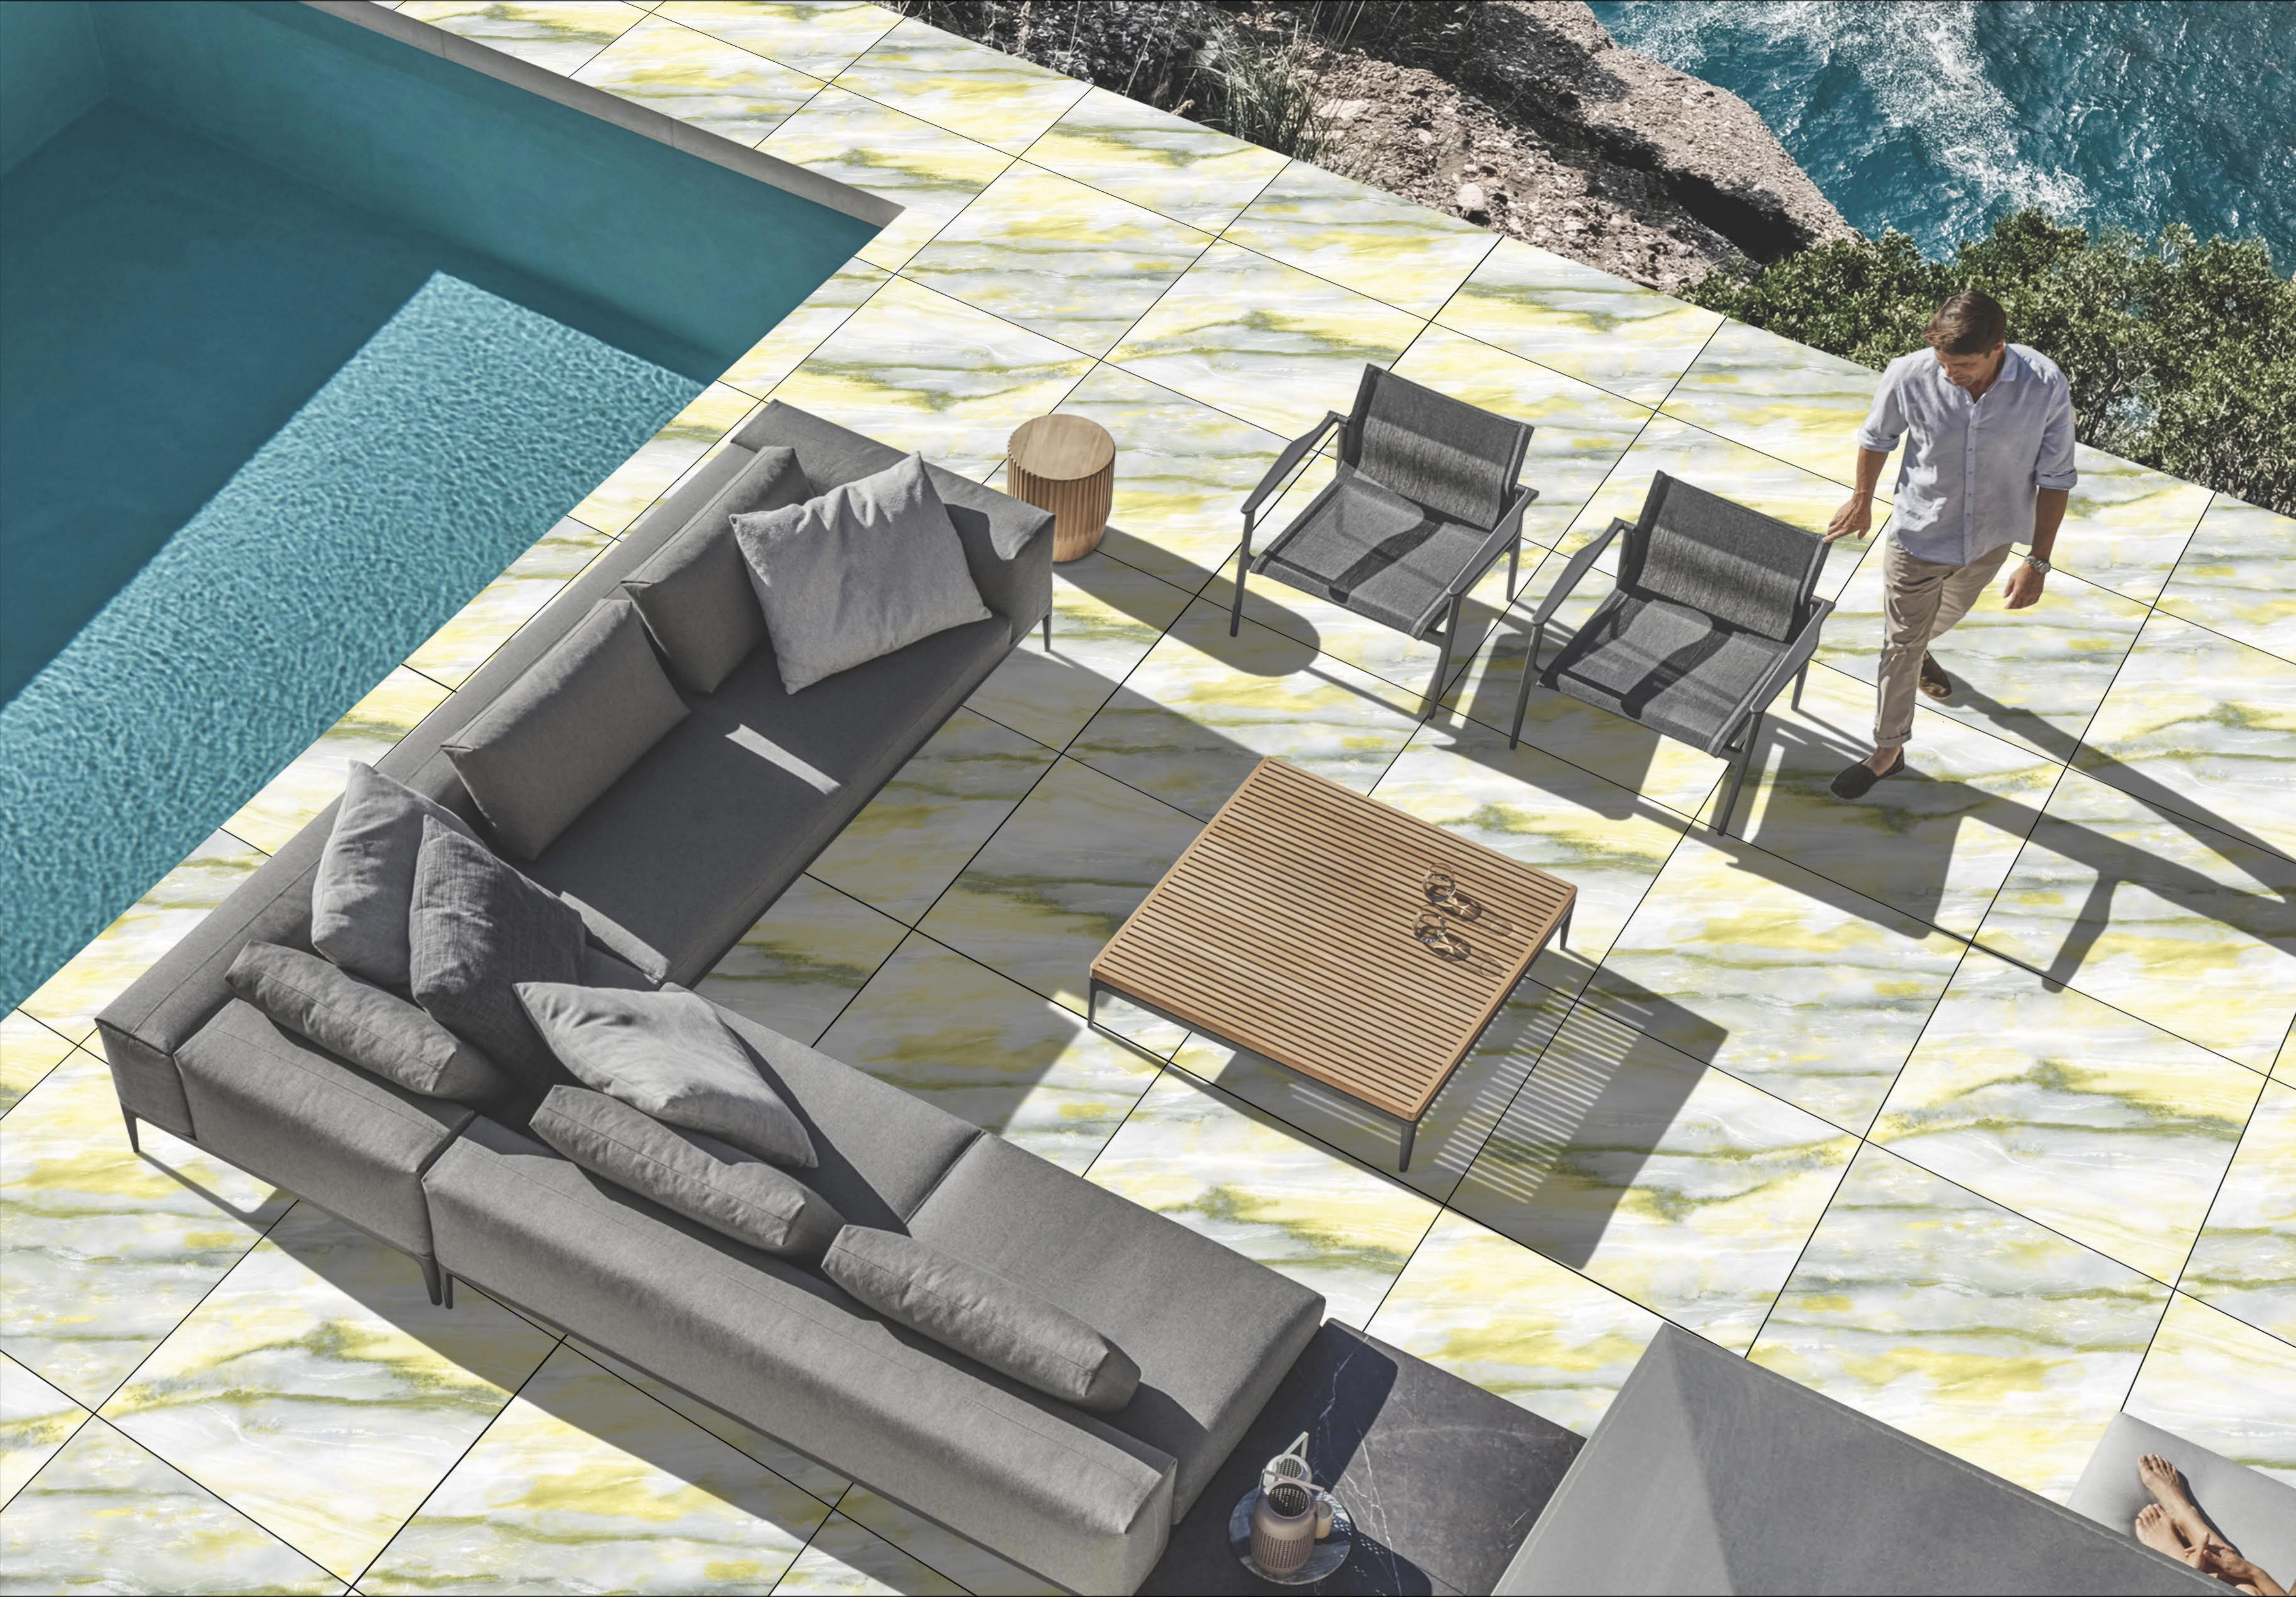

A large, cylindrical stainless steel object, possibly a decorative piece or a modern fireplace, located near the window.

A framed artwork featuring a woman in a bikini, possibly a pin-up or a pop art piece, with the word "MAN" visible at the bottom.

GS-1020

**600X600MM
GOLDEN SERIES**

GS-1021

**600X600MM
GOLDEN SERIES**

GS-1022

**600X600MM
GOLDEN SERIES**

GS-1023

**600X600MM
GOLDEN SERIES**