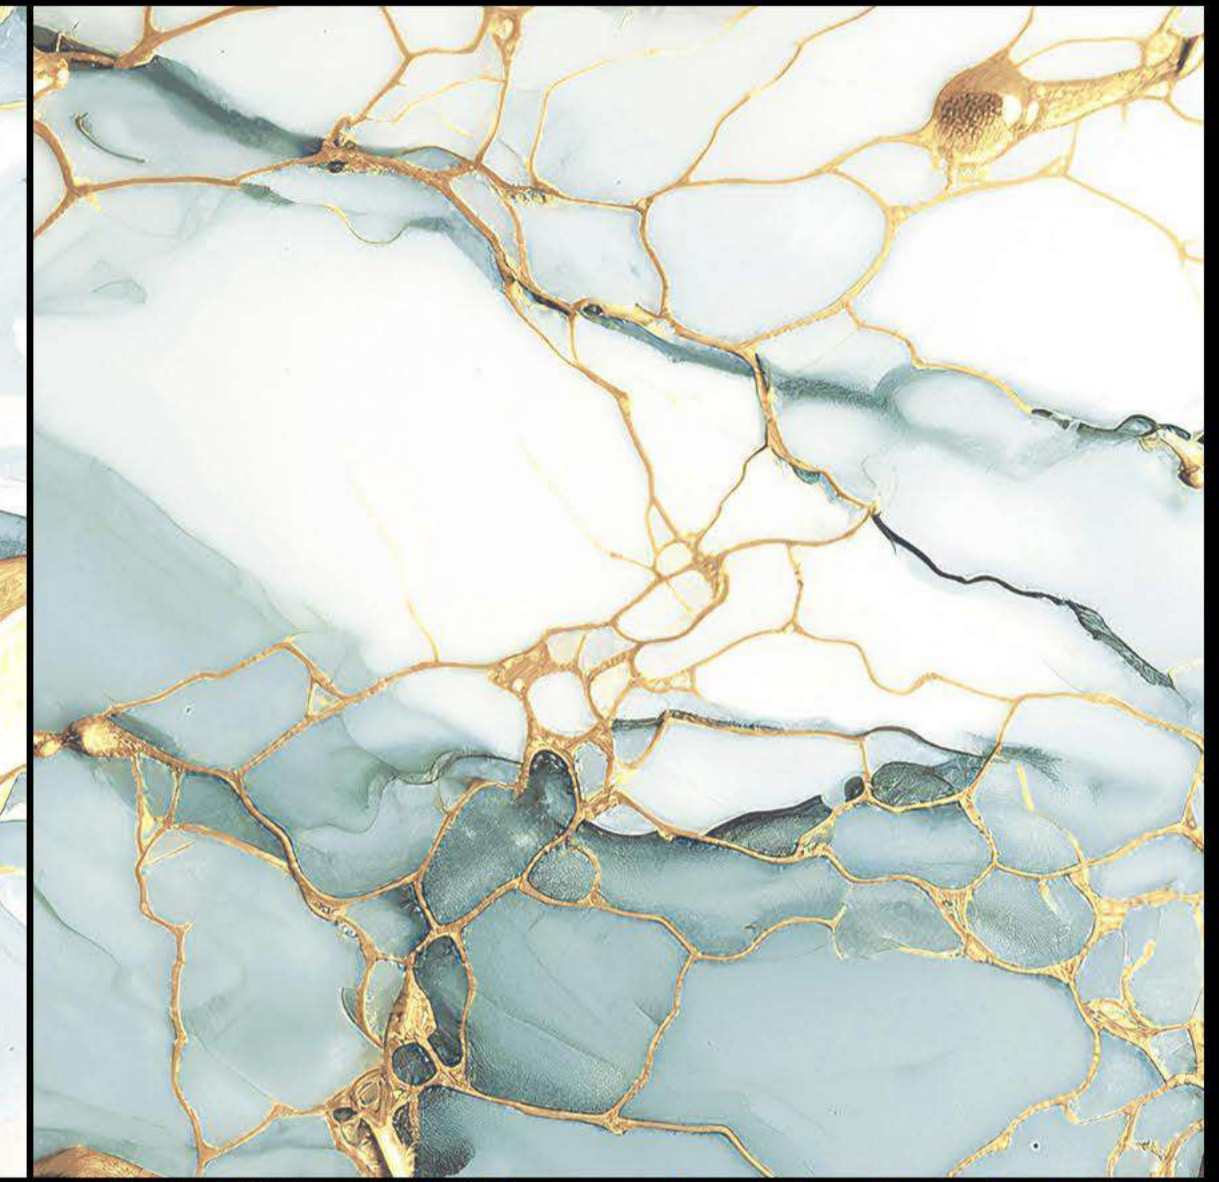

**600X600MM
GOLDEN SERIES**

GS-1014