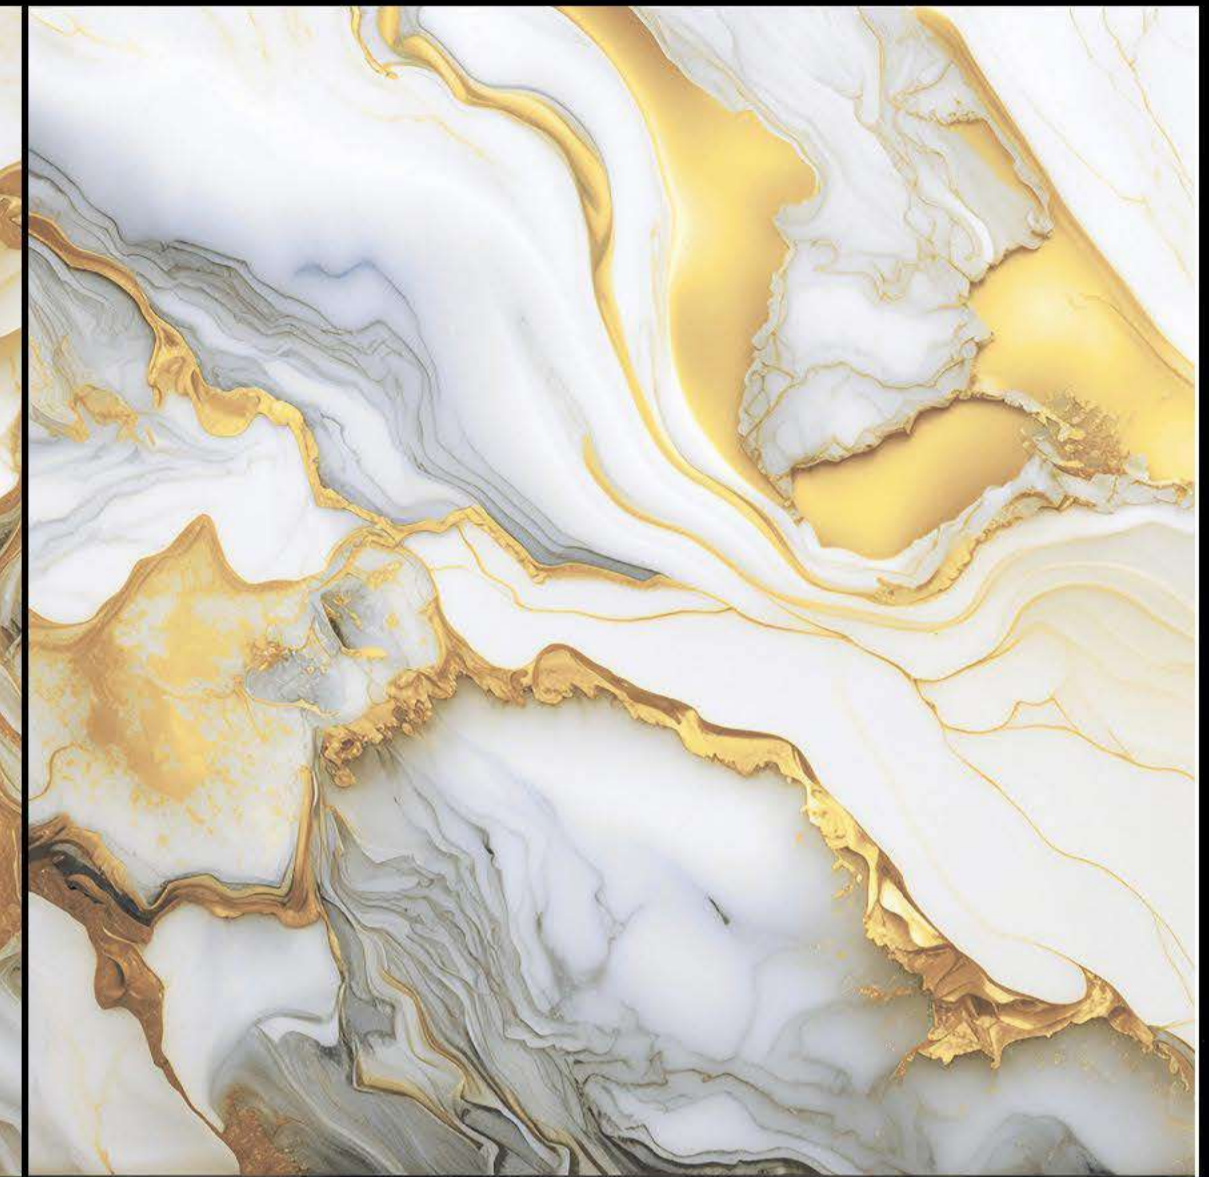

**600X600MM
GOLDEN SERIES**

GS-1004