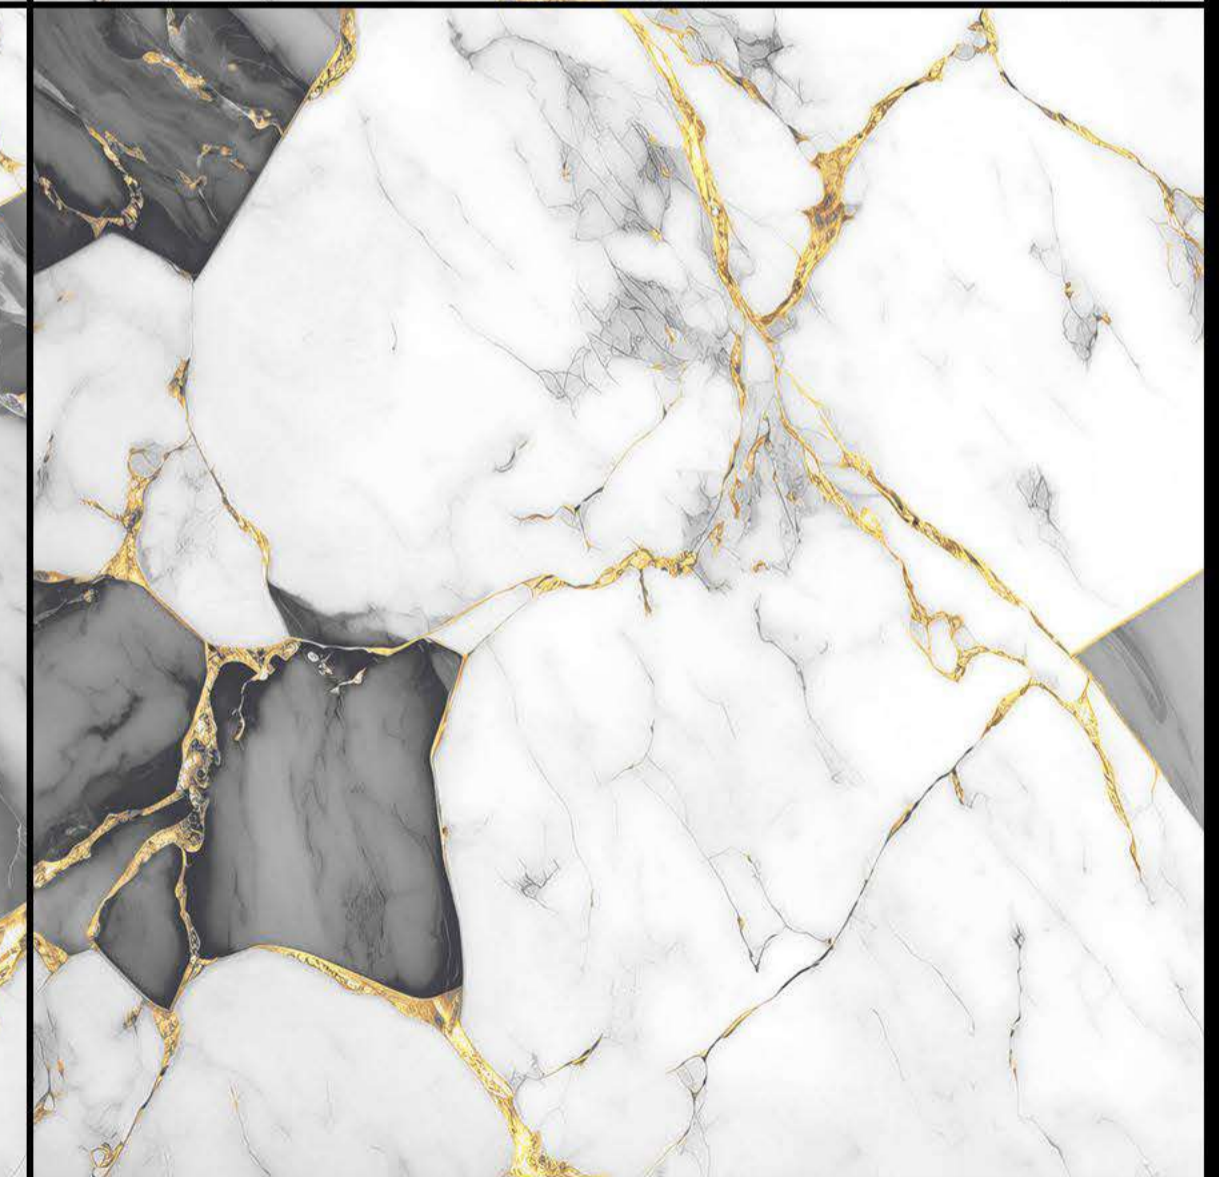

**600X600MM
GOLDEN SERIES**

GS-1008