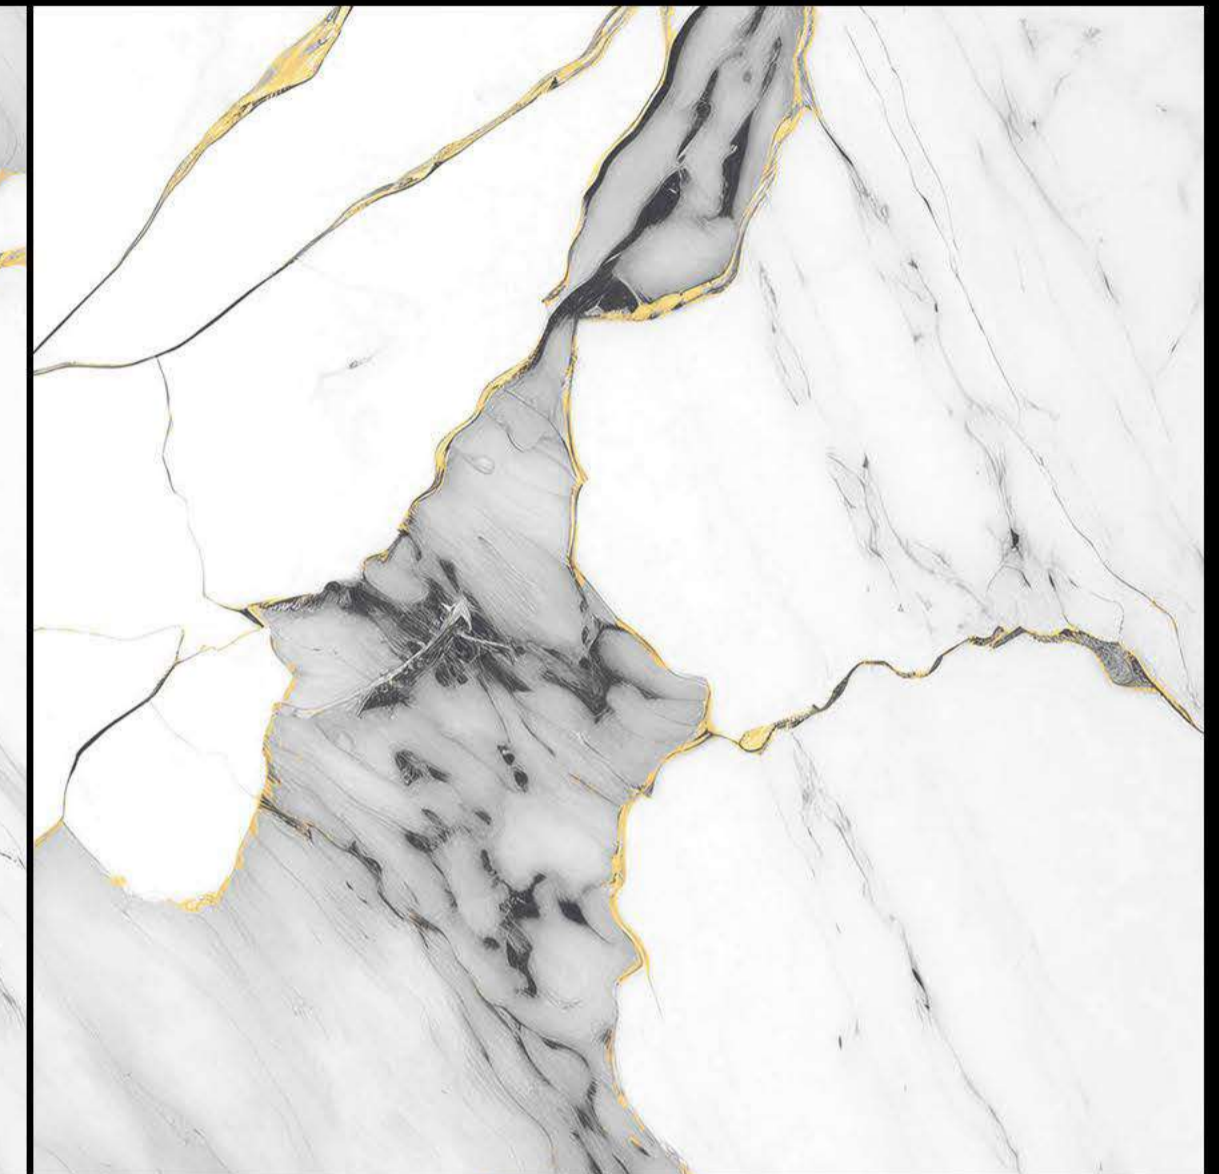

Look

**600X600MM
GOLDEN SERIES**

GS-1009

**600X600MM
GOLDEN SERIES**

GS-1010

**600X600MM
GOLDEN SERIES**

GS-1011

**600X600MM
GOLDEN SERIES**

**600X600MM
GOLDEN SERIES**

GS-1016

**600X600MM
GOLDEN SERIES**

GS-1017

A dark wood sideboard with a modern, minimalist design. On top, there is a glass lamp with a silver base, a small silver pig figurine, and a framed artwork featuring a woman in a bikini and the word "MAN".