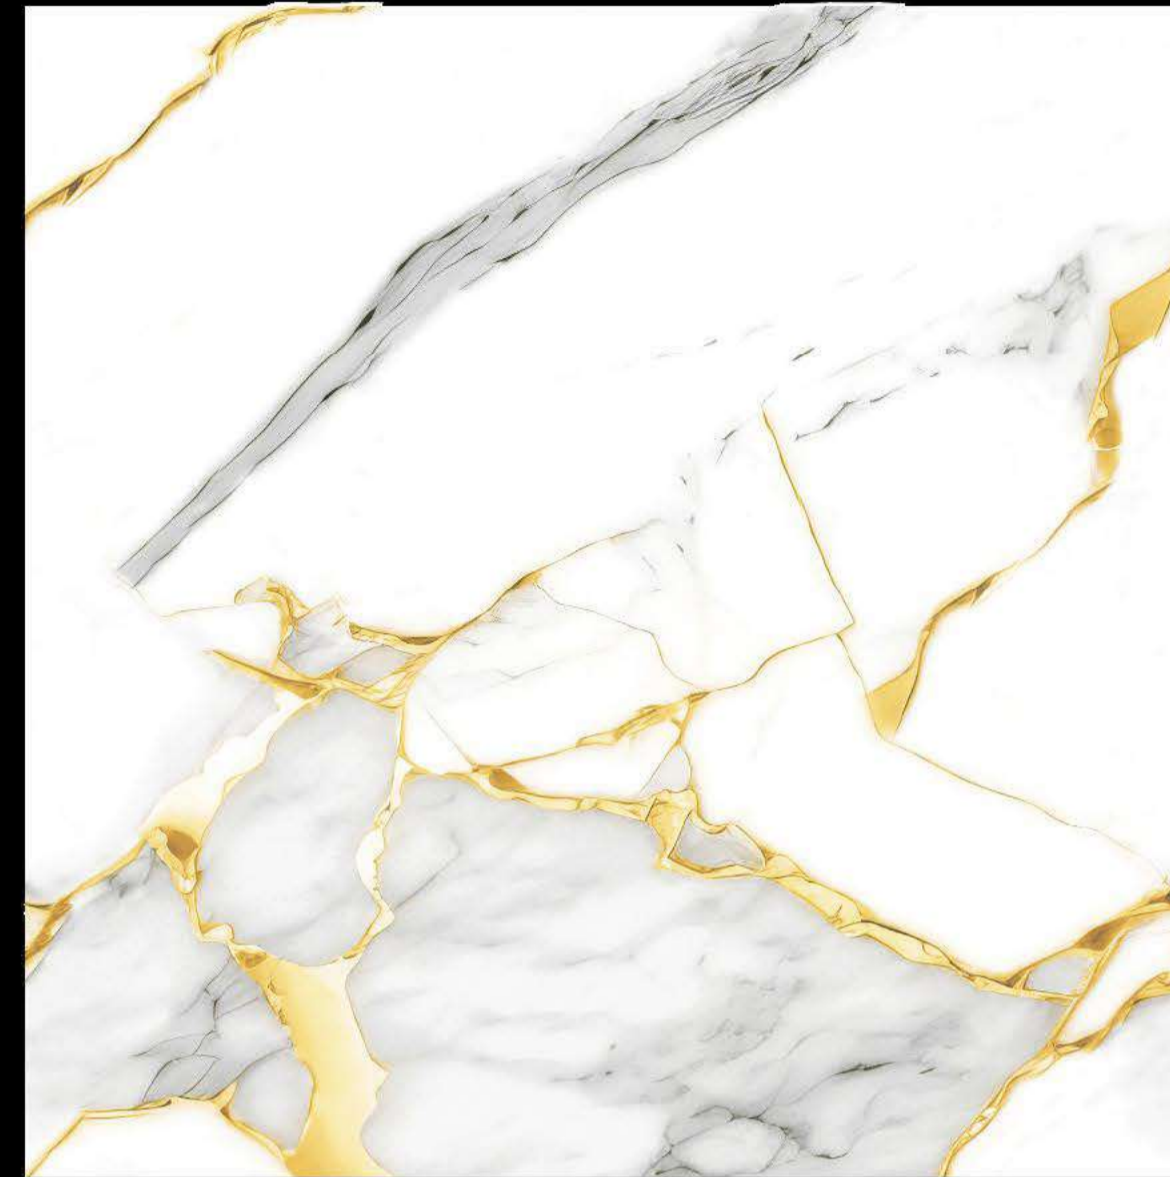

**600X600MM
GOLDEN SERIES**

GS-1002