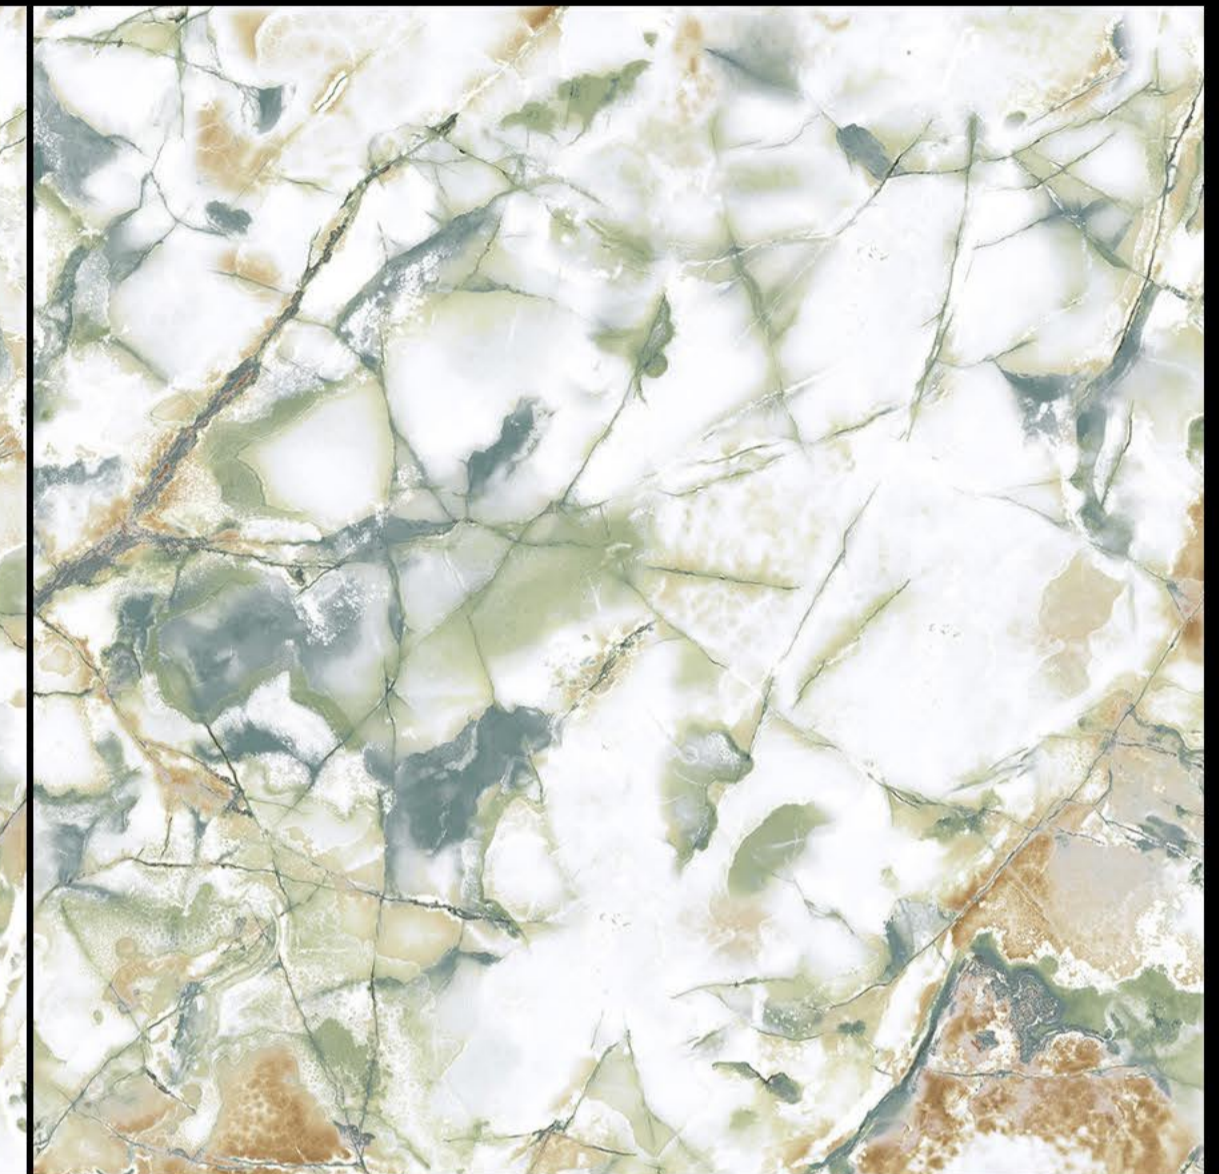

A large, cylindrical stainless steel object, possibly a decorative piece or a modern fireplace, located near the window.

A framed artwork featuring a woman in a bikini, possibly a pin-up or a pop art piece, with the word "MAN" visible at the bottom.

A glass lamp with a silver base, featuring a decorative, textured glass shade.

A small silver pig figurine on the sideboard.

**600X600MM
GOLDEN SERIES**

GS-1018

**600X600MM
GOLDEN SERIES**

GS-1019

**600X600MM
GOLDEN SERIES**