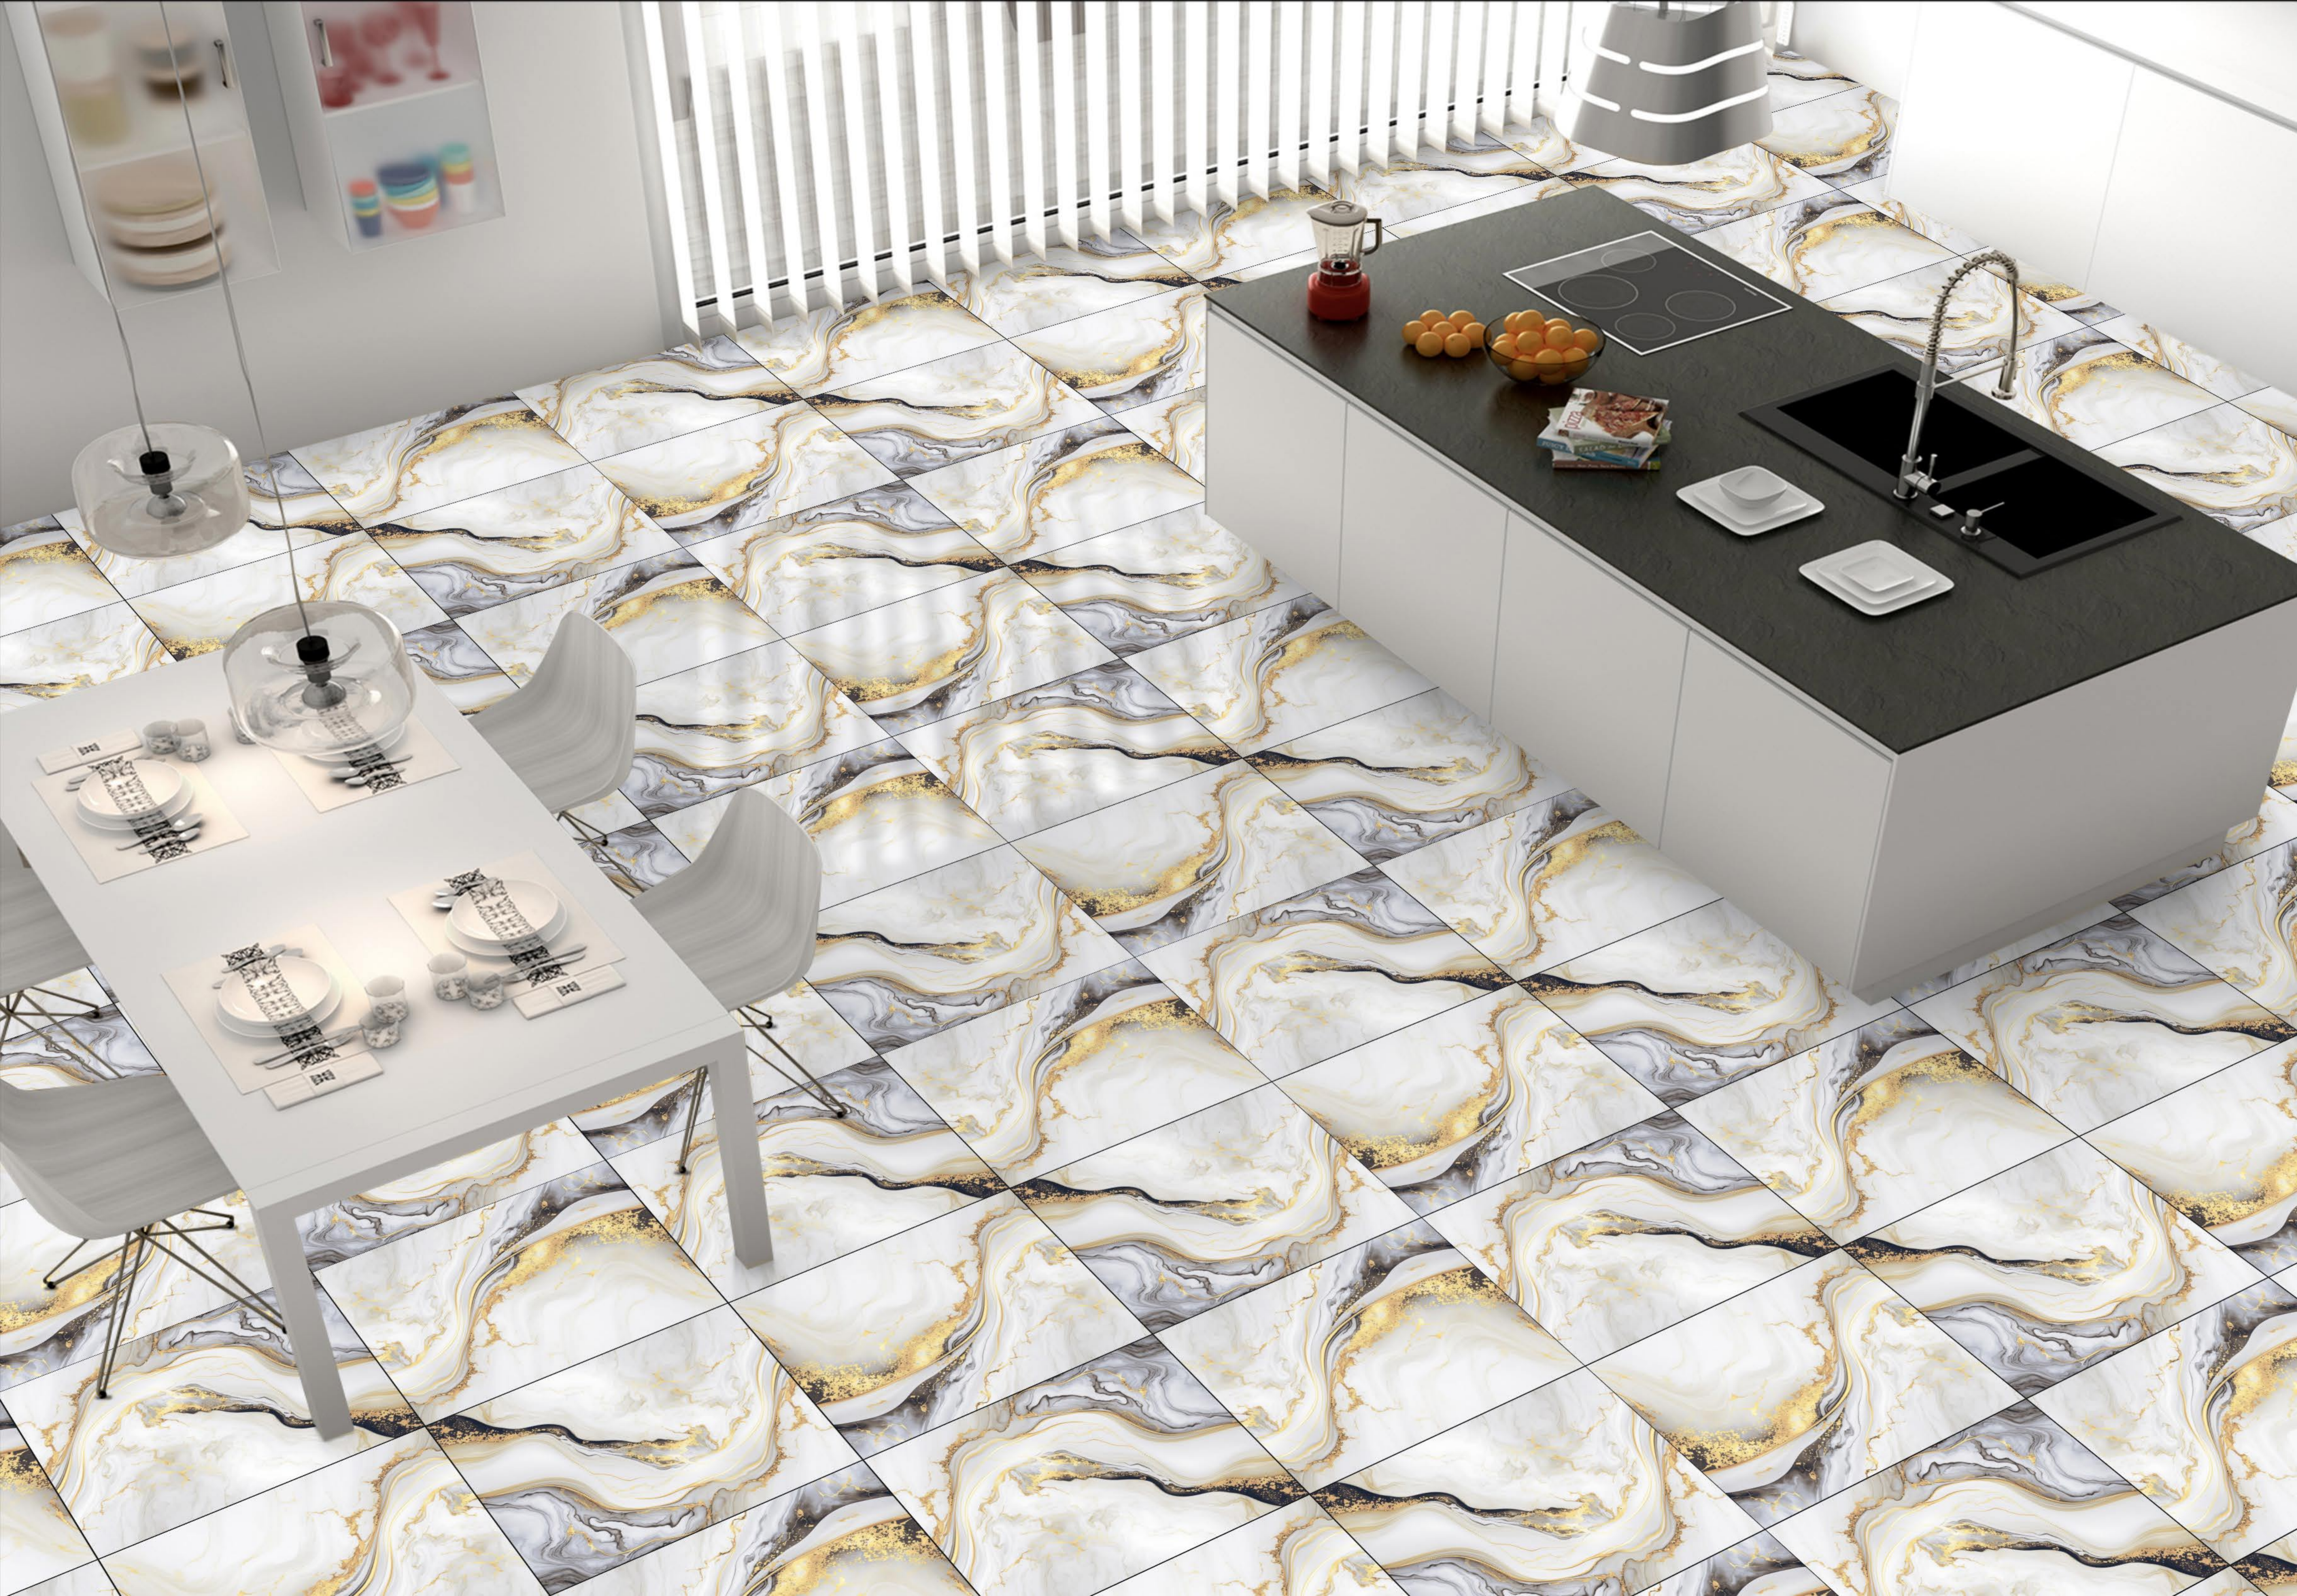

GS-1012

Look

**600X600MM
GOLDEN SERIES**

GS-1013

**600X600MM
GOLDEN SERIES**

GS-1014

**600X600MM
GOLDEN SERIES**

GS-1015

**600X600MM
GOLDEN SERIES**

GS-1016

**600X600MM
GOLDEN SERIES**

GS-1017

A dark wood sideboard with a modern, minimalist design. On top, there is a glass lamp with a silver base, a small silver pig figurine, and a framed artwork featuring a woman in a bikini and the word "MAN".

A round wooden dining table with a thick top and a cylindrical base. A small silver bowl sits on the table.

A black leather dining chair with a silver metal frame and armrests.

A black leather dining chair with a silver metal frame and armrests.

A large, cylindrical stainless steel object, possibly a decorative piece or a modern fireplace, located near the window.

A framed artwork featuring a woman in a bikini, possibly a pin-up or a pop art piece, with the word "MAN" visible at the bottom.