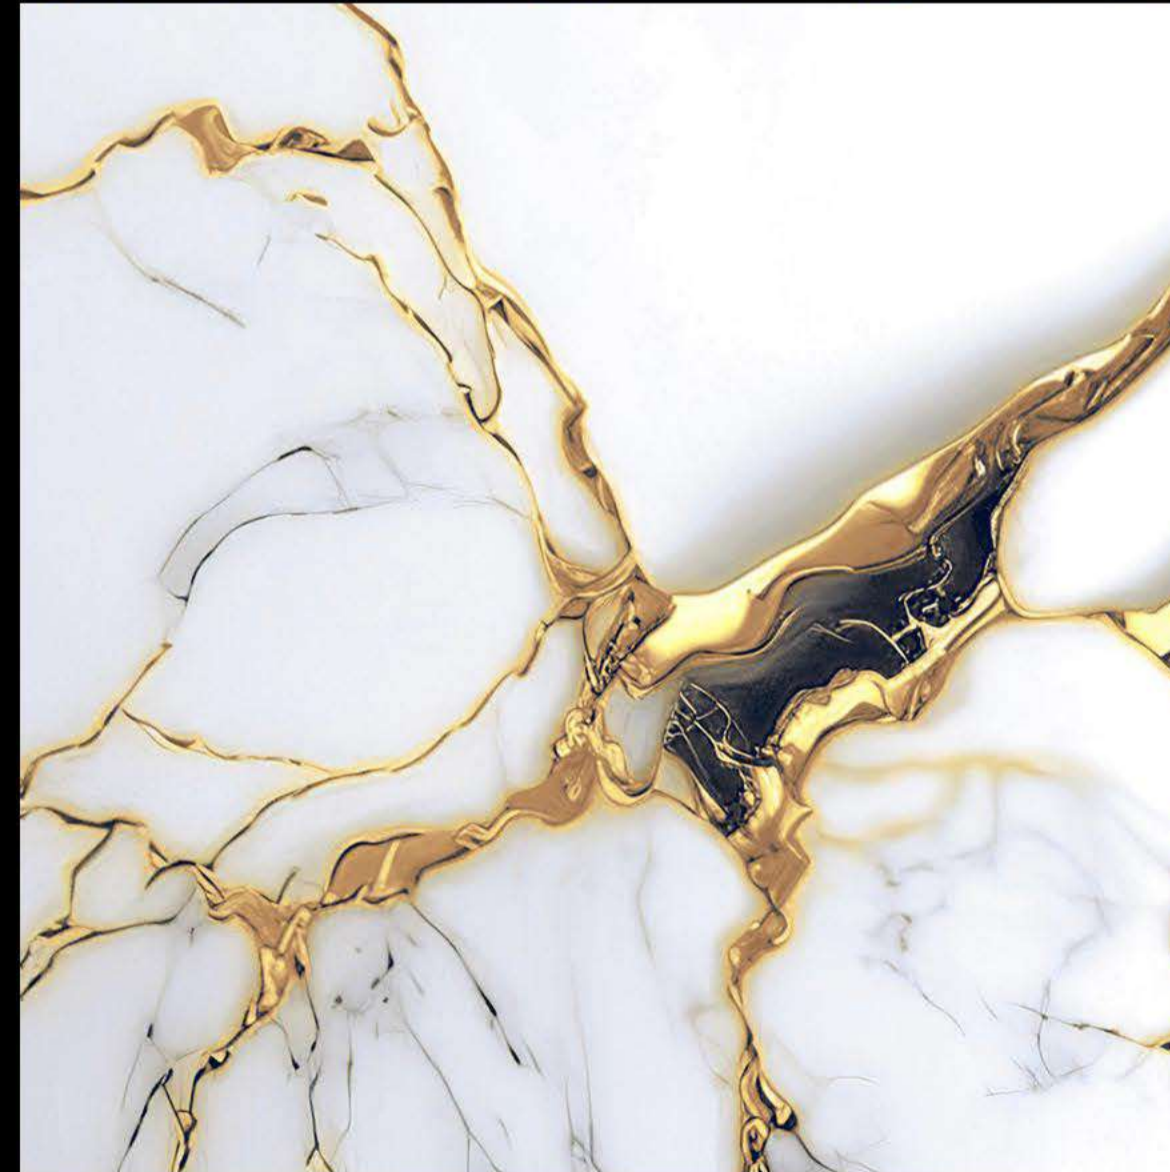

**600X600MM
GOLDEN SERIES**

GS-1009