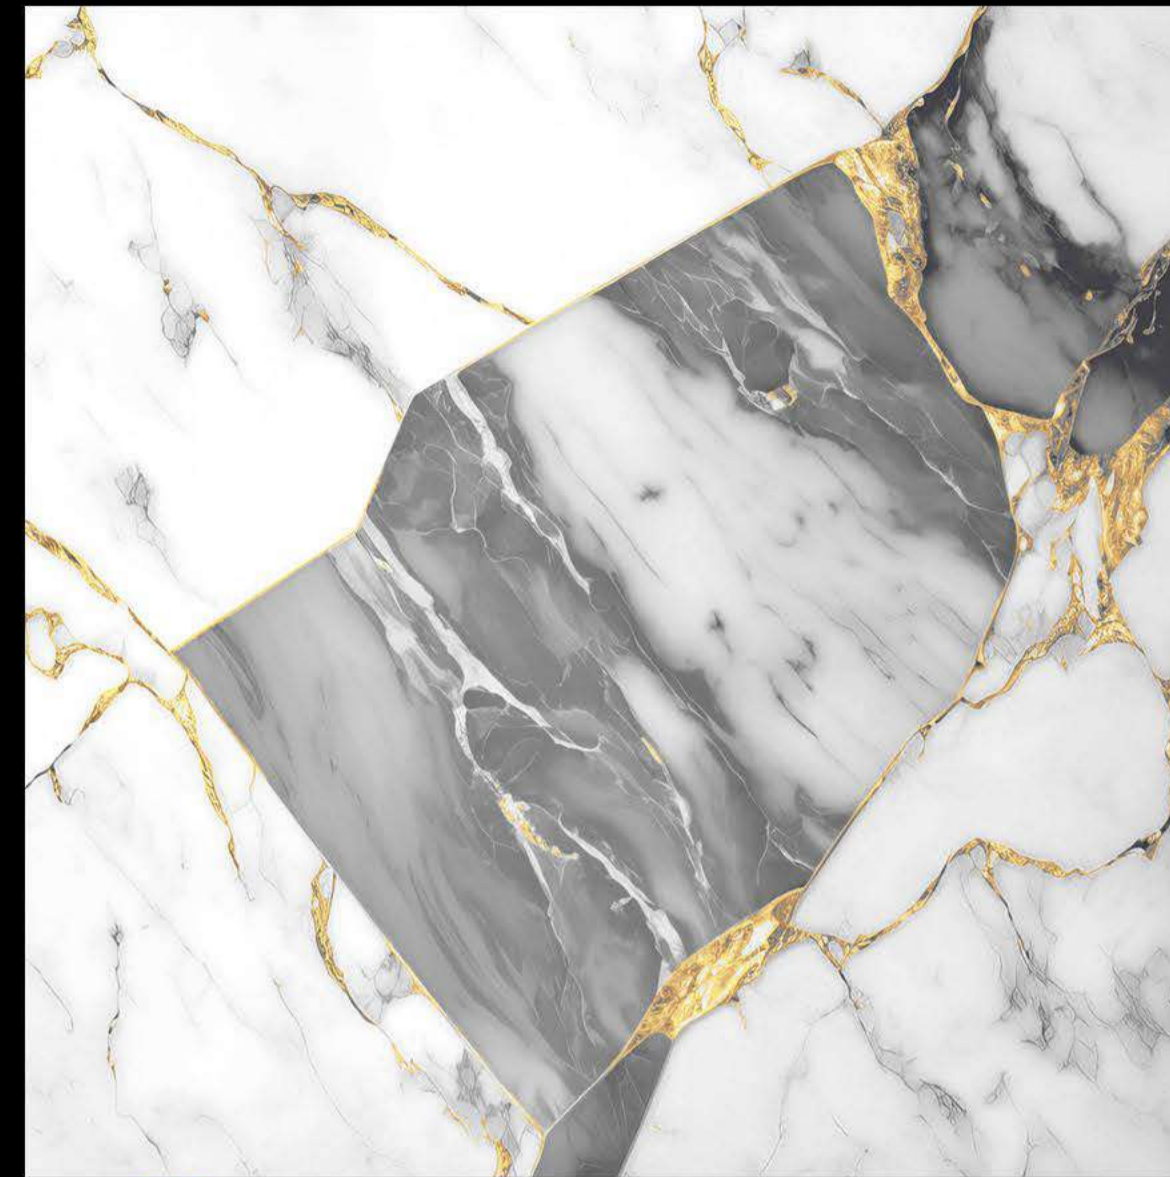

**600X600MM
GOLDEN SERIES**

GS-1008