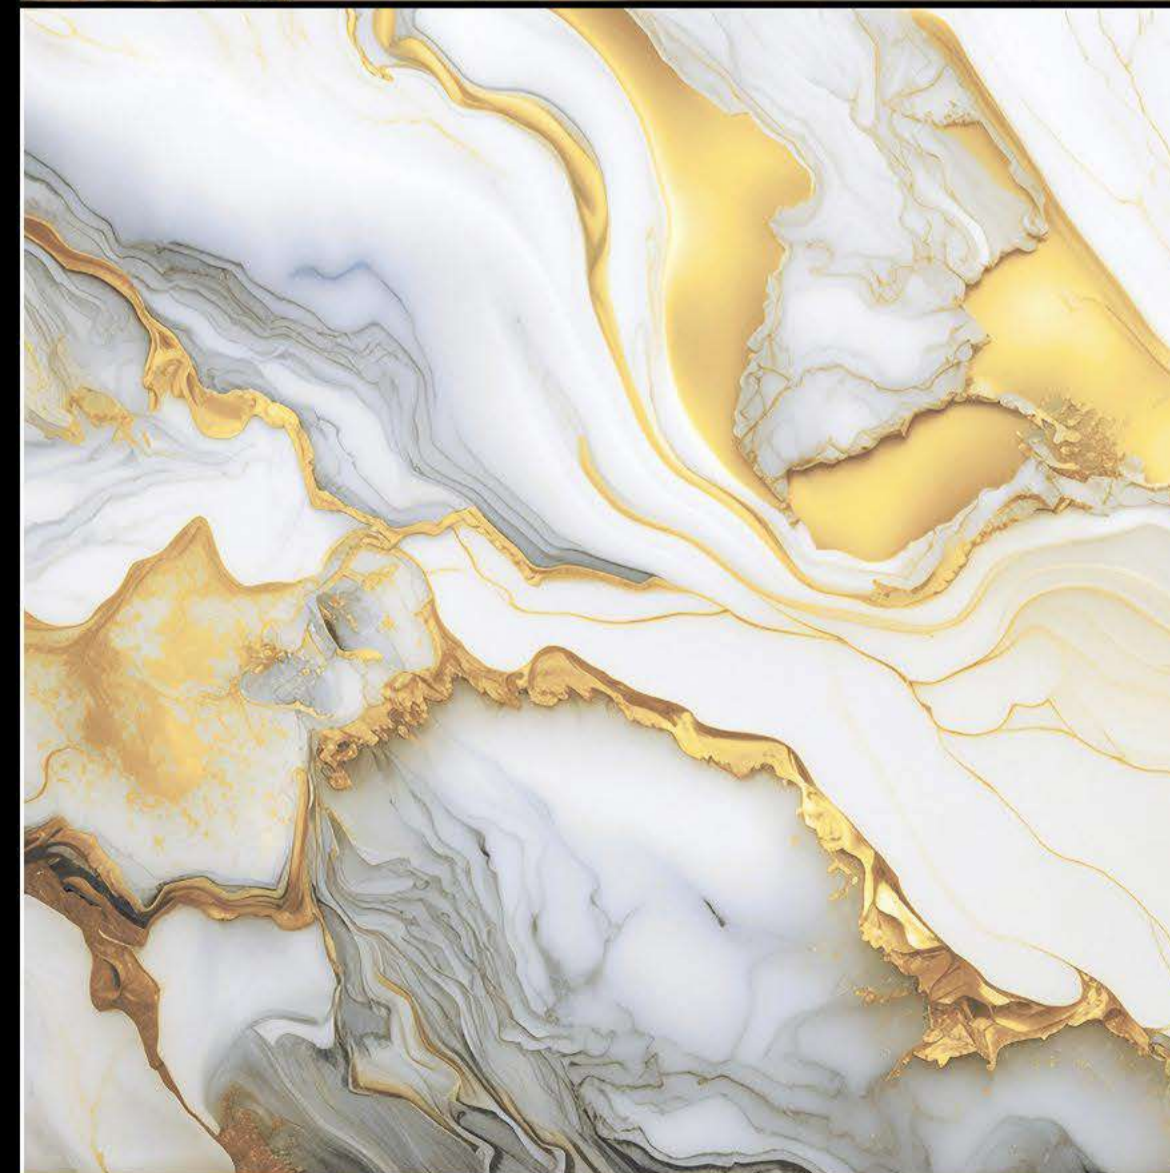

**600X600MM
GOLDEN SERIES**

GS-1004