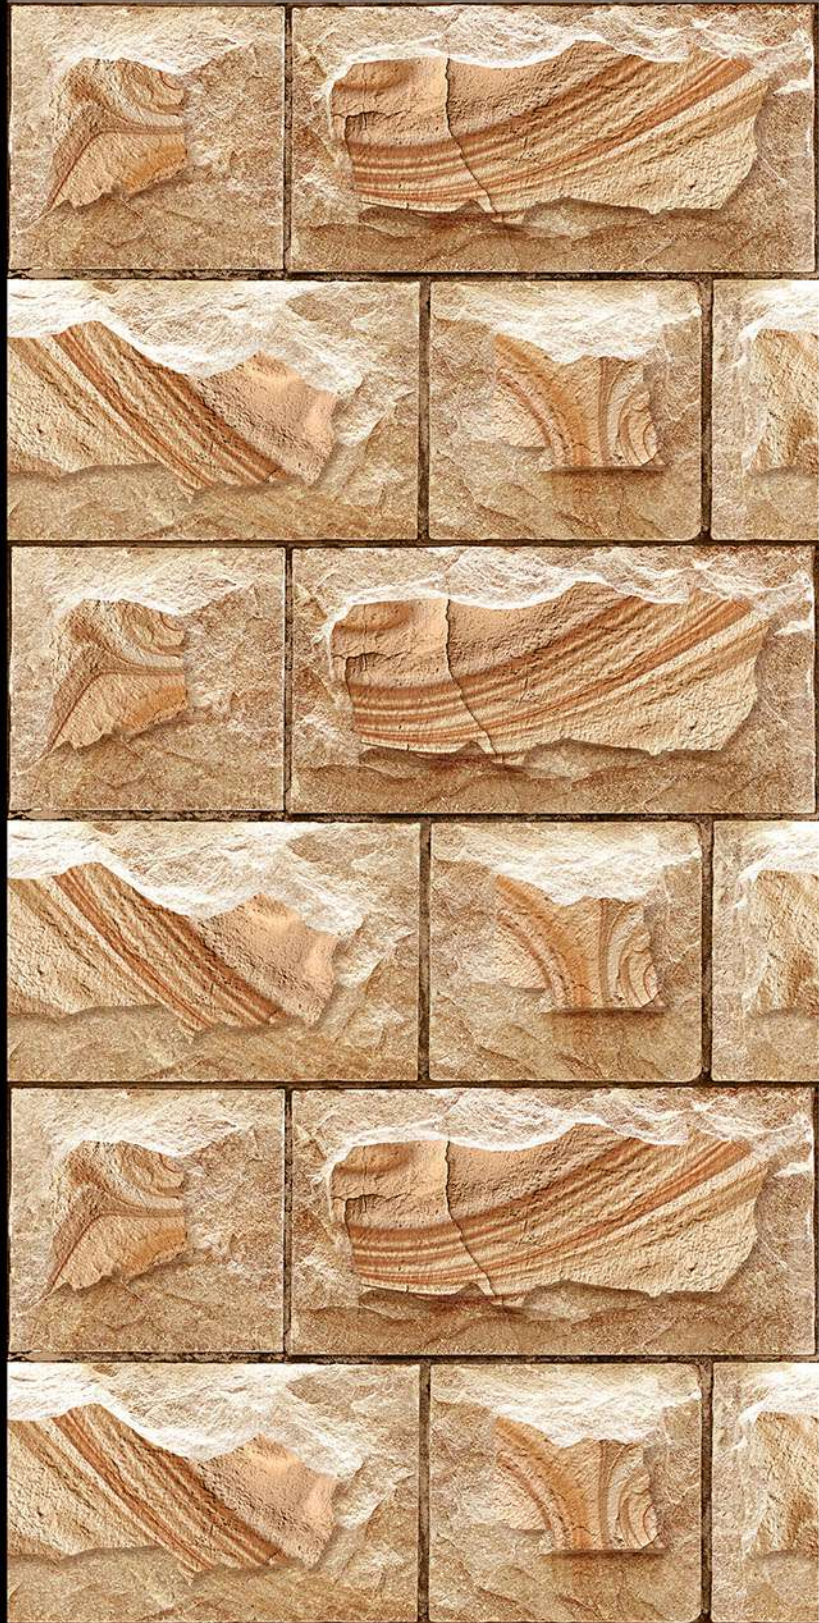

High Depth
Elevation

300x450mm

UNION - 04

HIGH-DEEP
PUNCH

DURABLE
BODY

NATURAL
LOOK

High Depth
Elevation

300x450mm