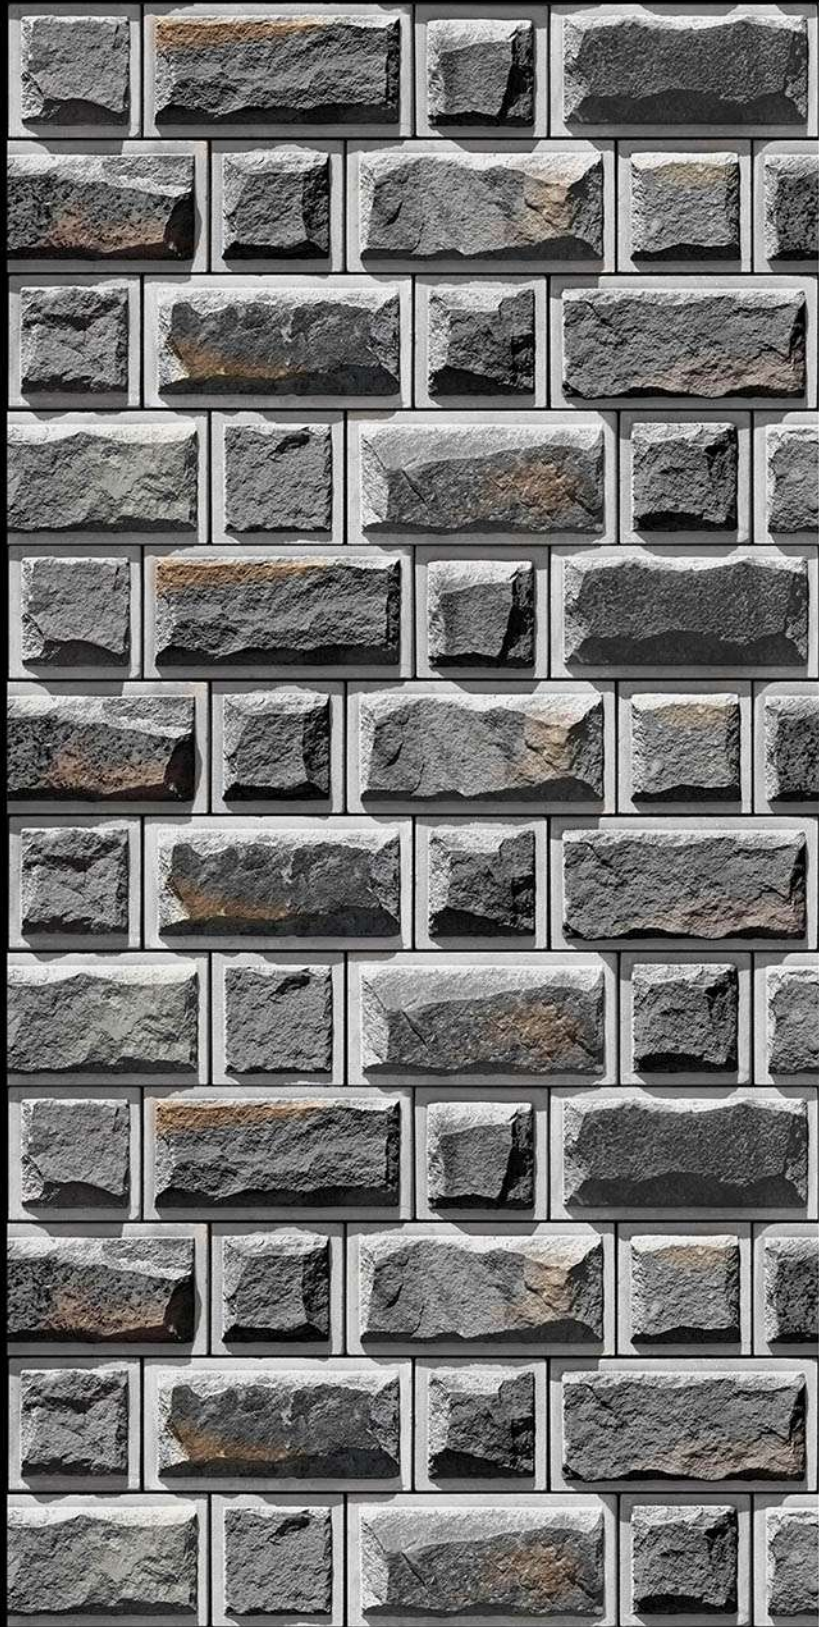

SWISS - 11

HIGH-DEEP
PUNCH

DURABLE
BODY

NATURAL
LOOK

High Depth
Elevation

300x450mm

SWISS - 12

HIGH-DEEP
PUNCH