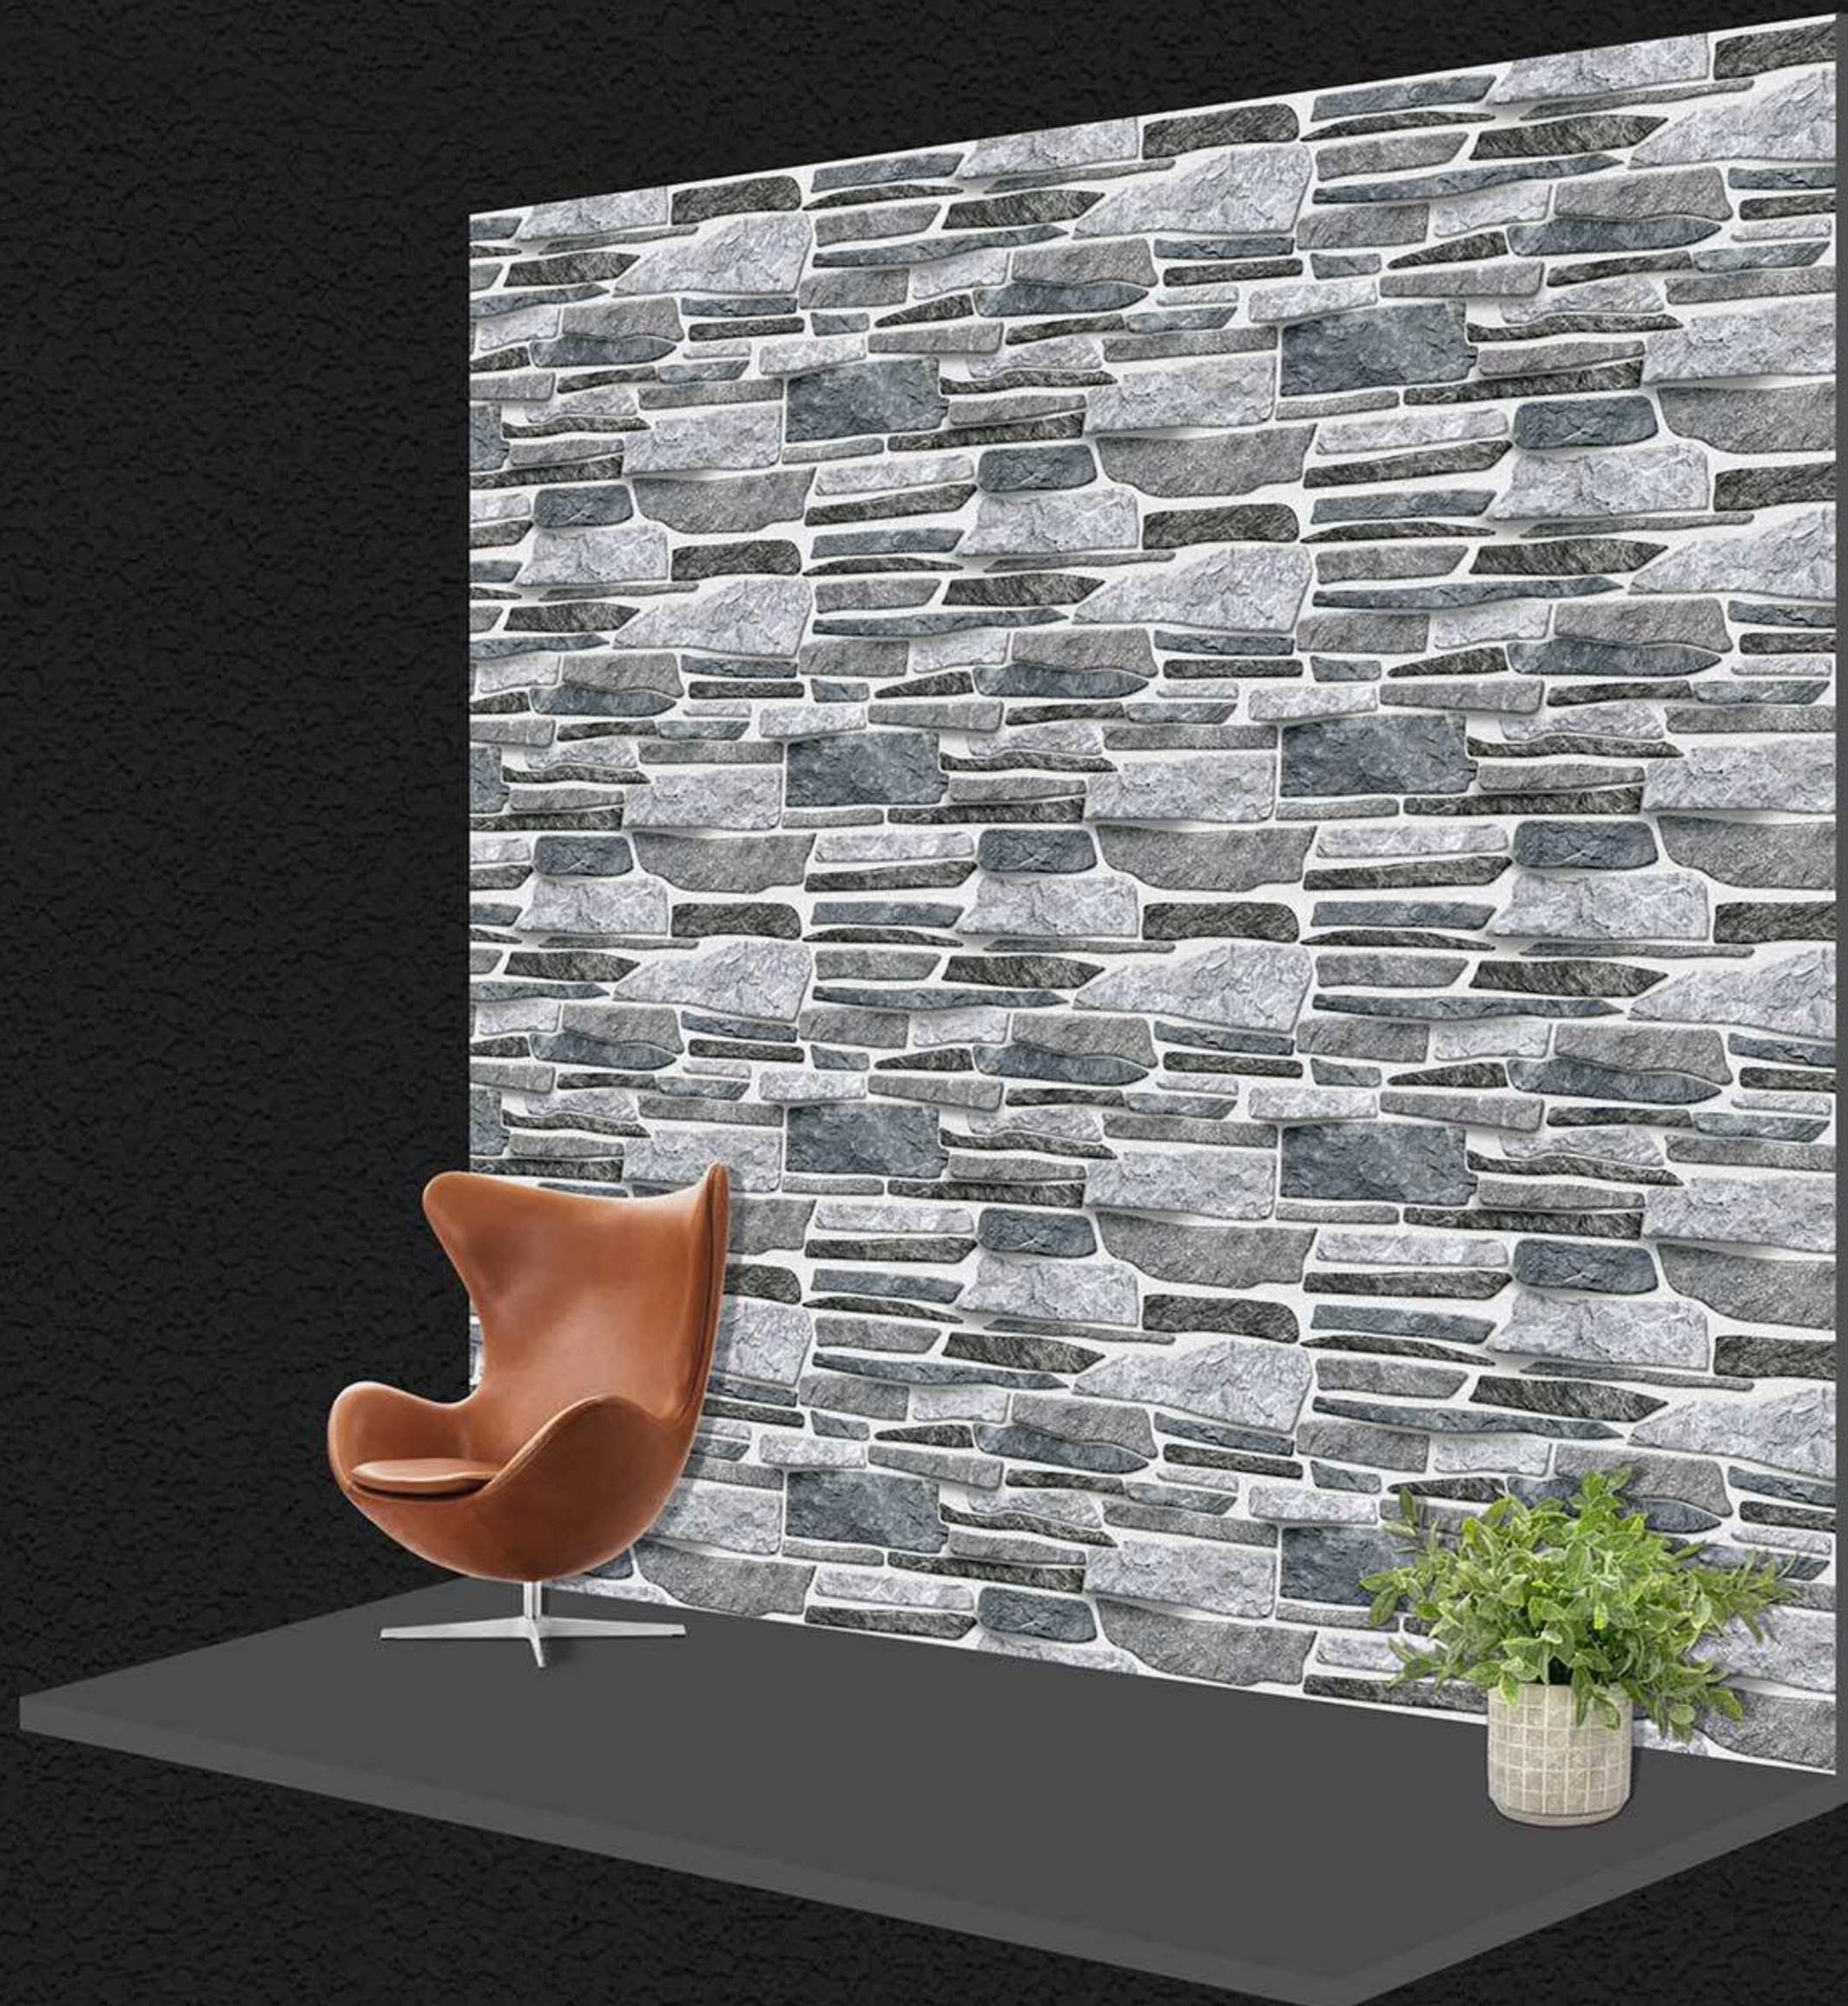

High Depth •••
Elevation

SELECO - 05

(R)

MATT FINISH

300x
450mm ■