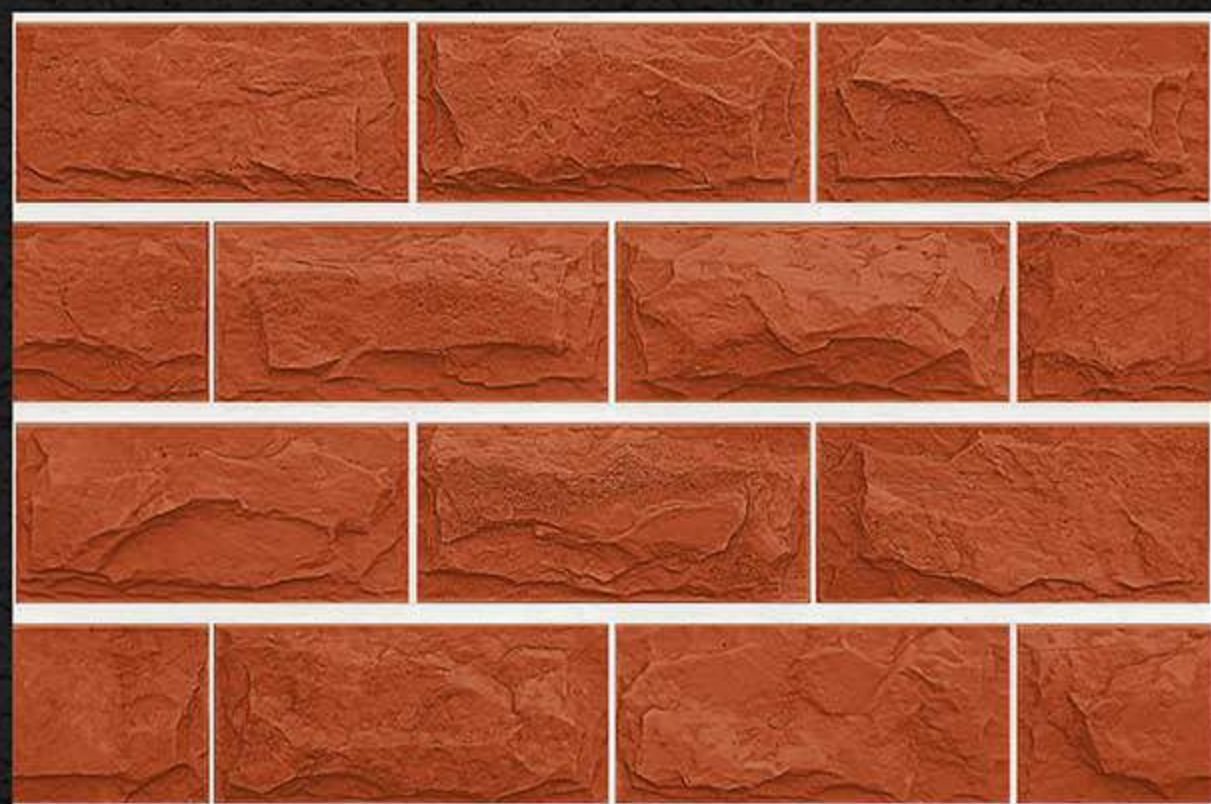

High Depth •••
Elevation

EDISON - 04

(R)

MATT FINISH

300x
450mm ■