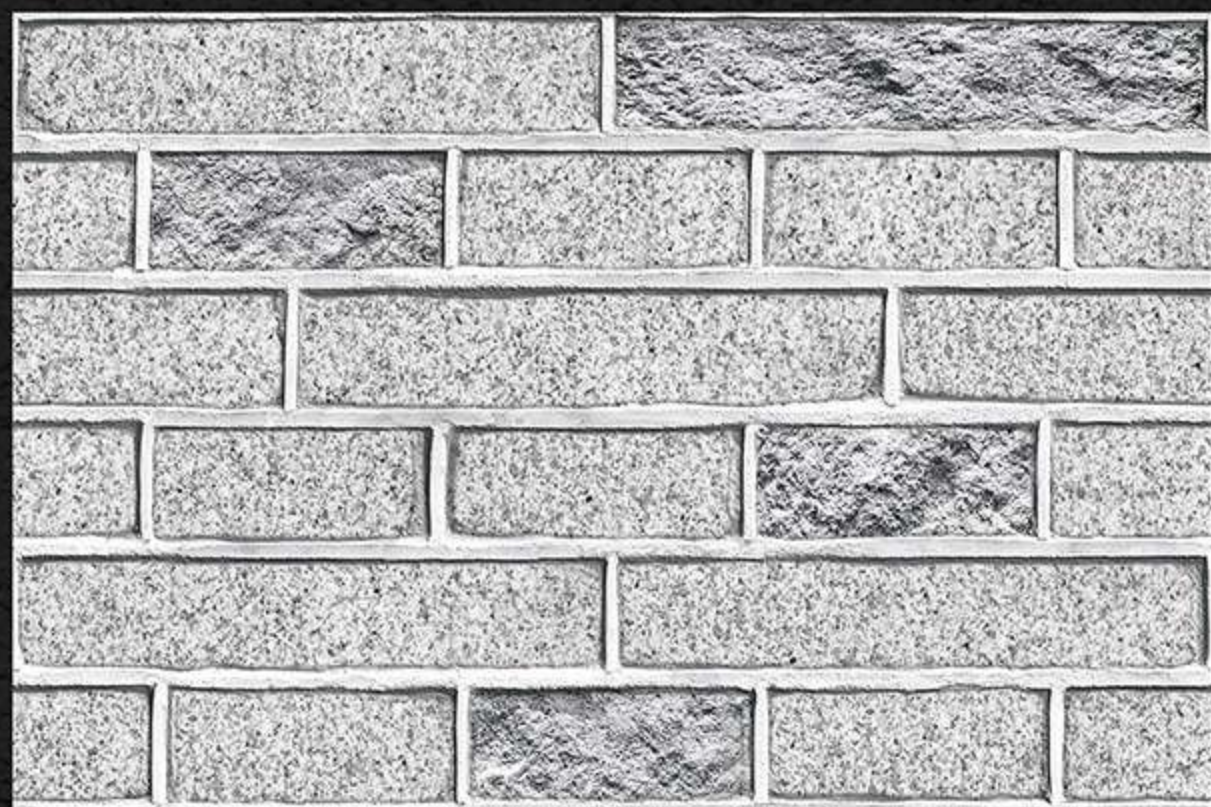

High Depth •••
Elevation

LANCIA - 07

(R)

MATT FINISH

300x
450mm ■