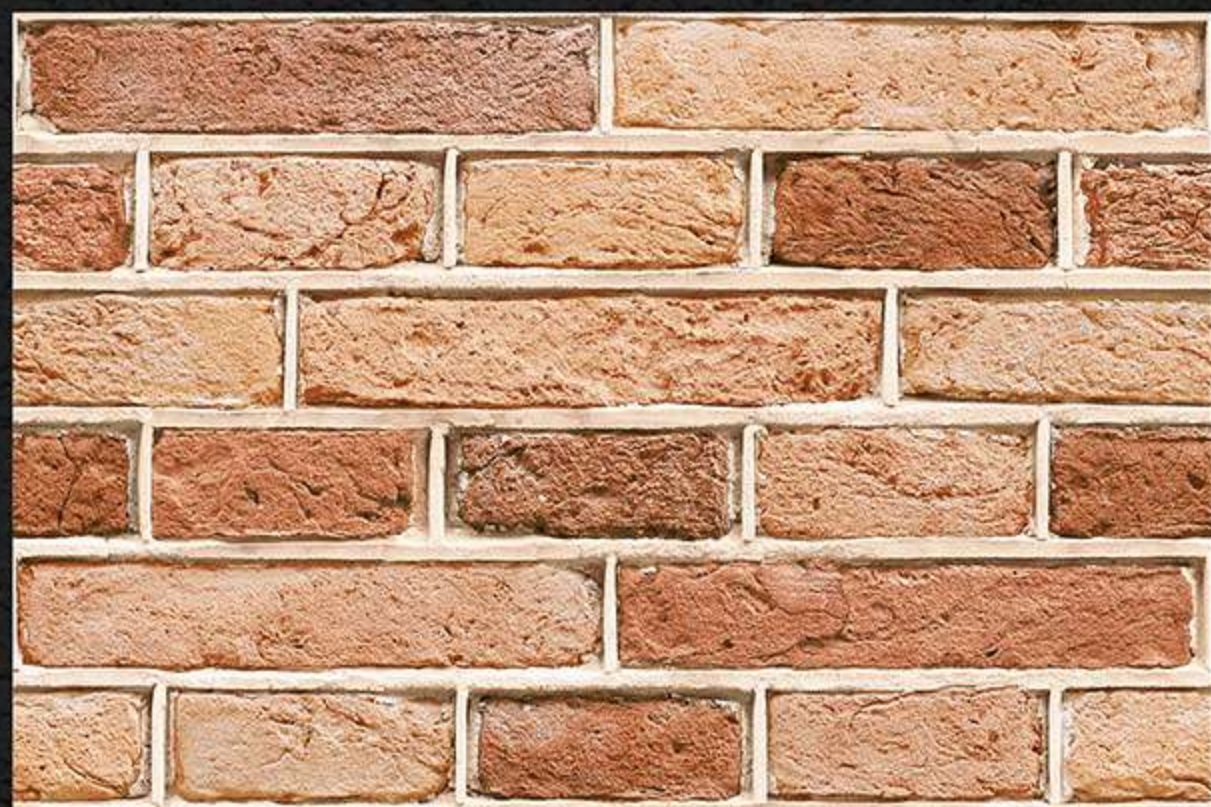

High Depth •••
Elevation

LANCIA - 03

(R)

MATT FINISH

300x
450mm ■