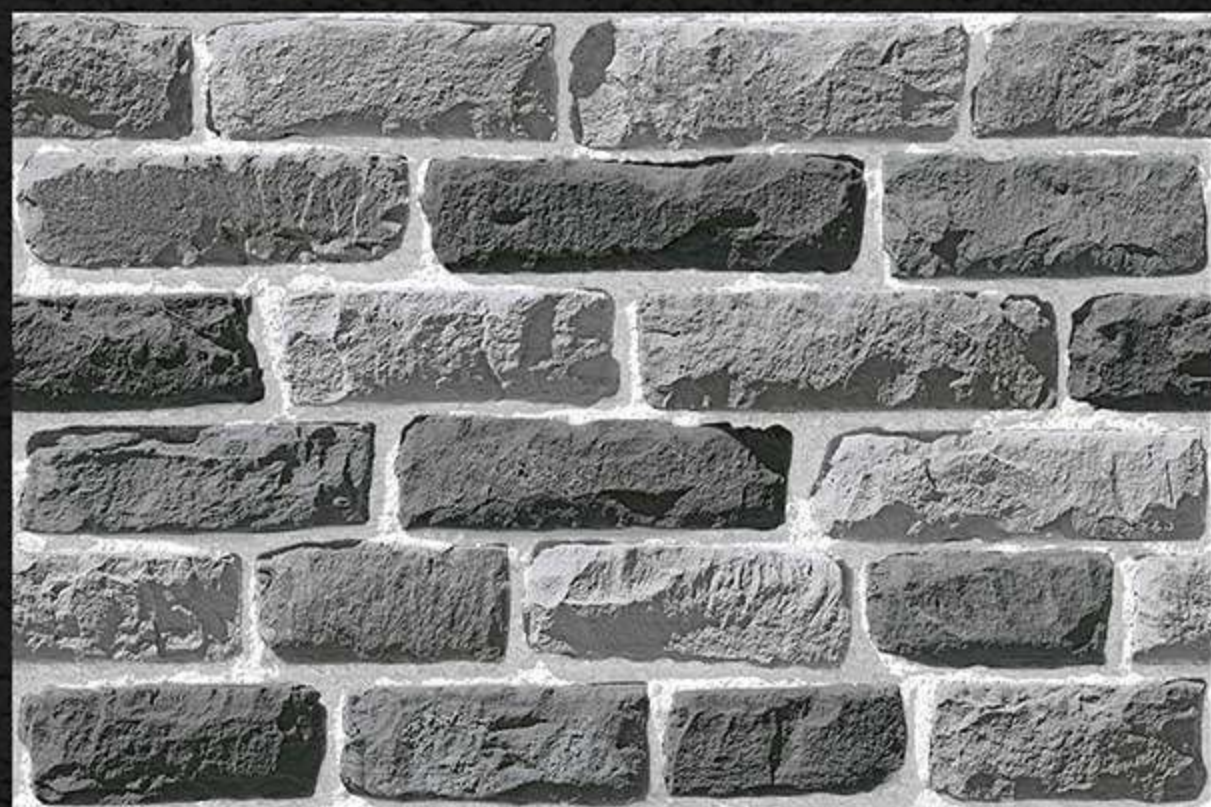

High Depth •••
Elevation

VONOVIA - 09

(R)

MATT FINISH

300x
450mm ■