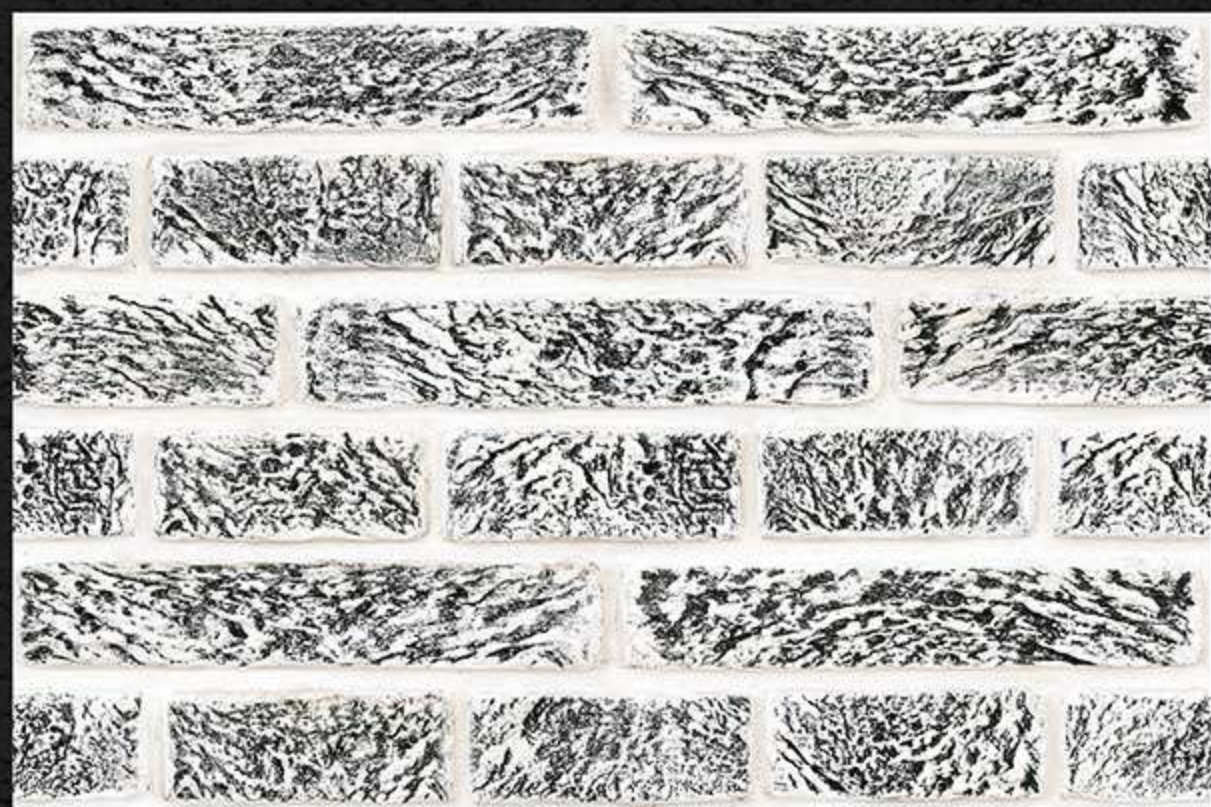

High Depth •••
Elevation

LANCIA - 08

(R)

MATT FINISH

300x
450mm ■