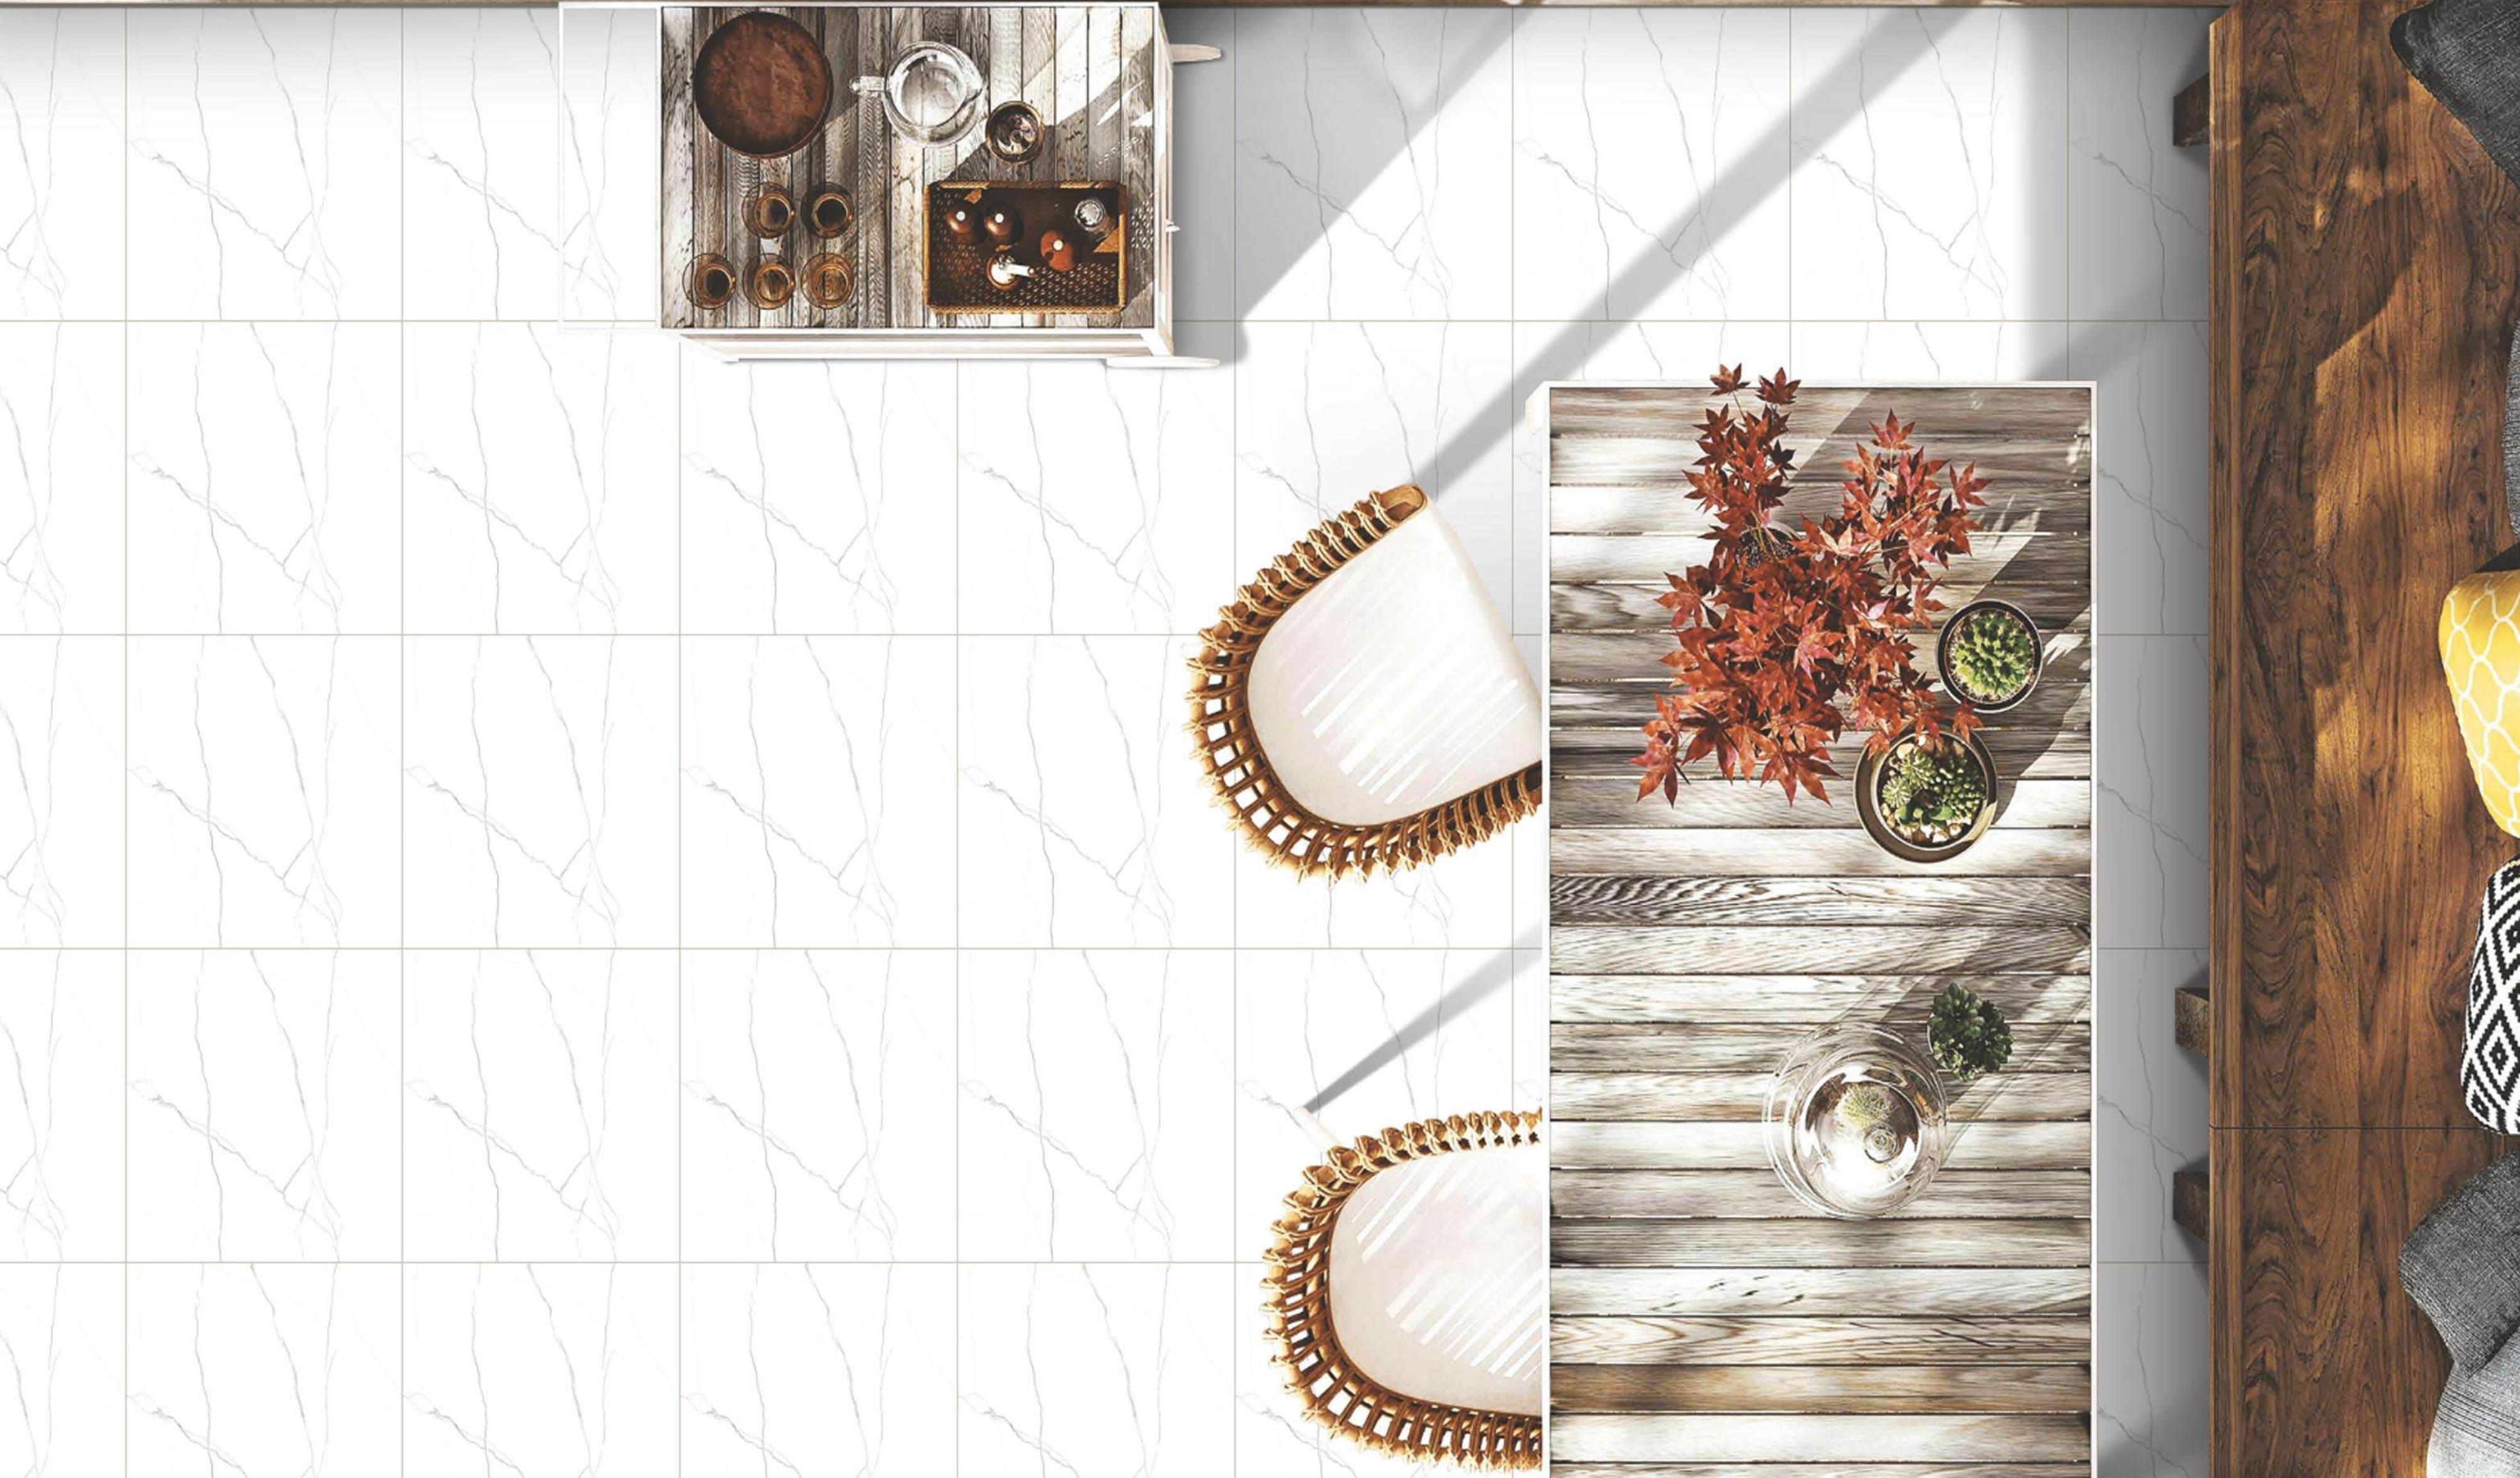

Random

11513

Applicable On
Wall & Floor

HD
Clarity

Random
Design

Zero
Maintenance

Eco
Friendly

Size
500x
500mm