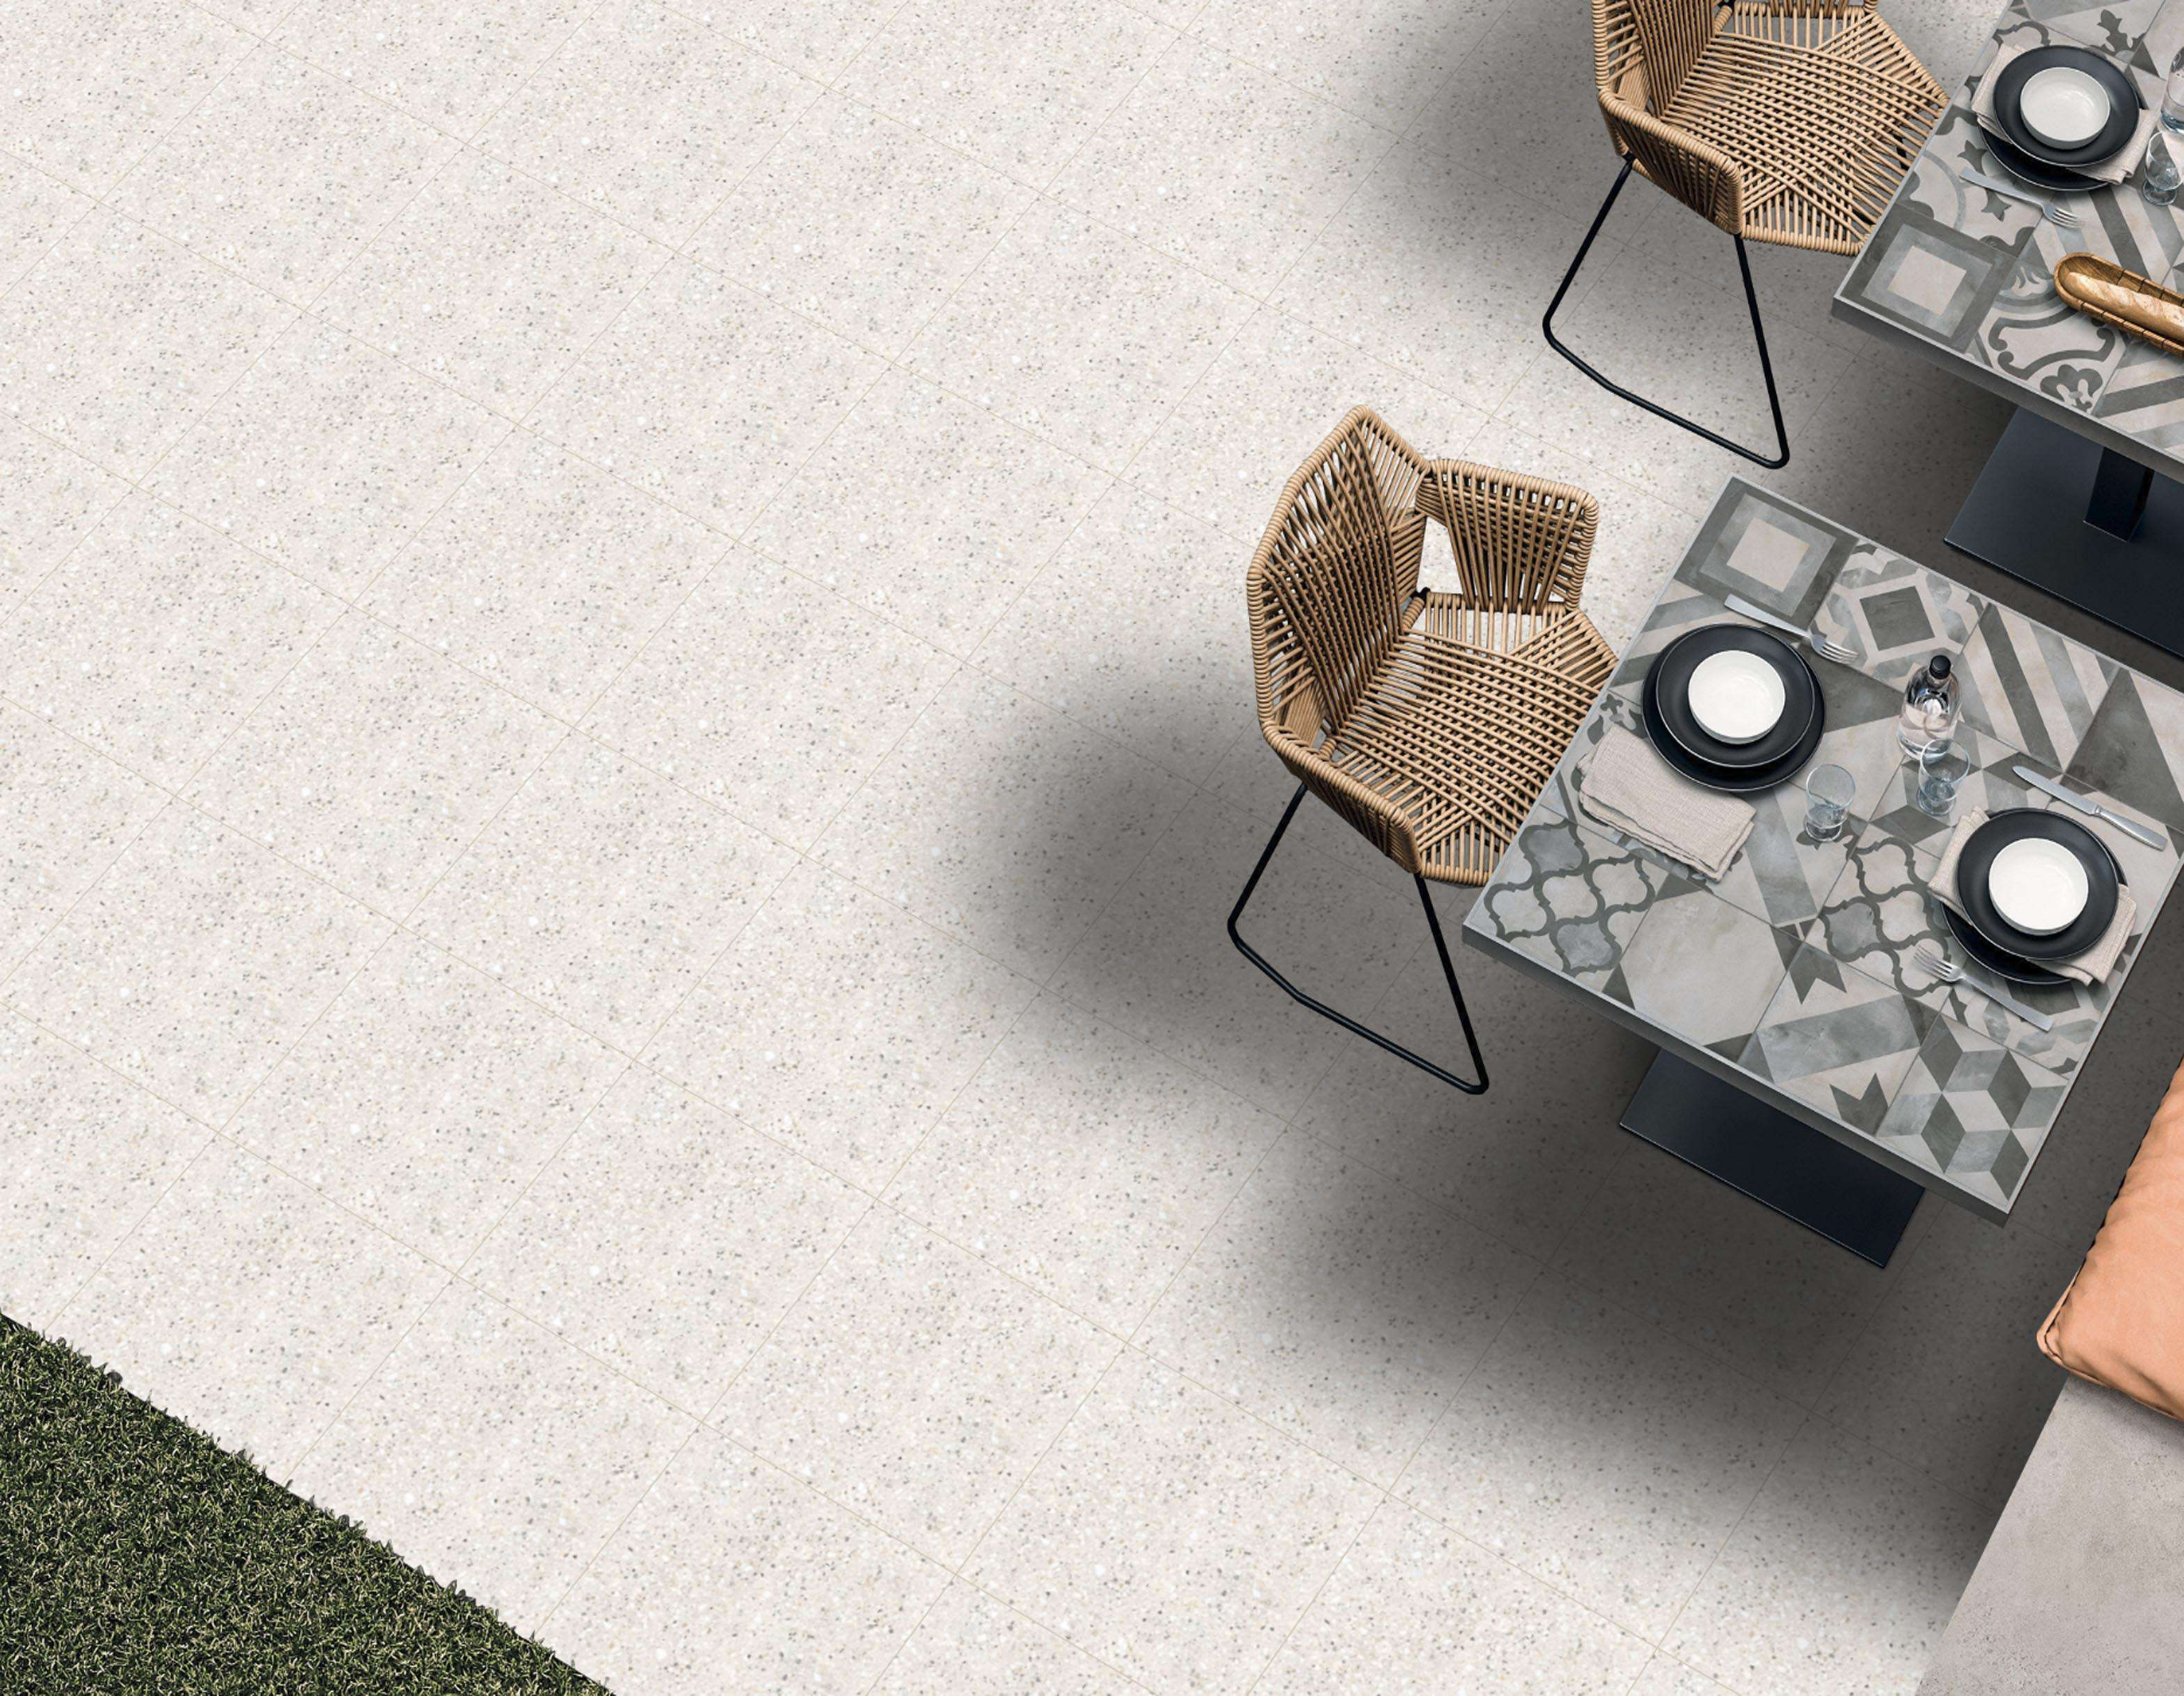

HD
Clarity

Random
Design

Zero
Maintenance

Eco
Friendly

Size
500x
500mm

Series
PLAIN

Random

11752