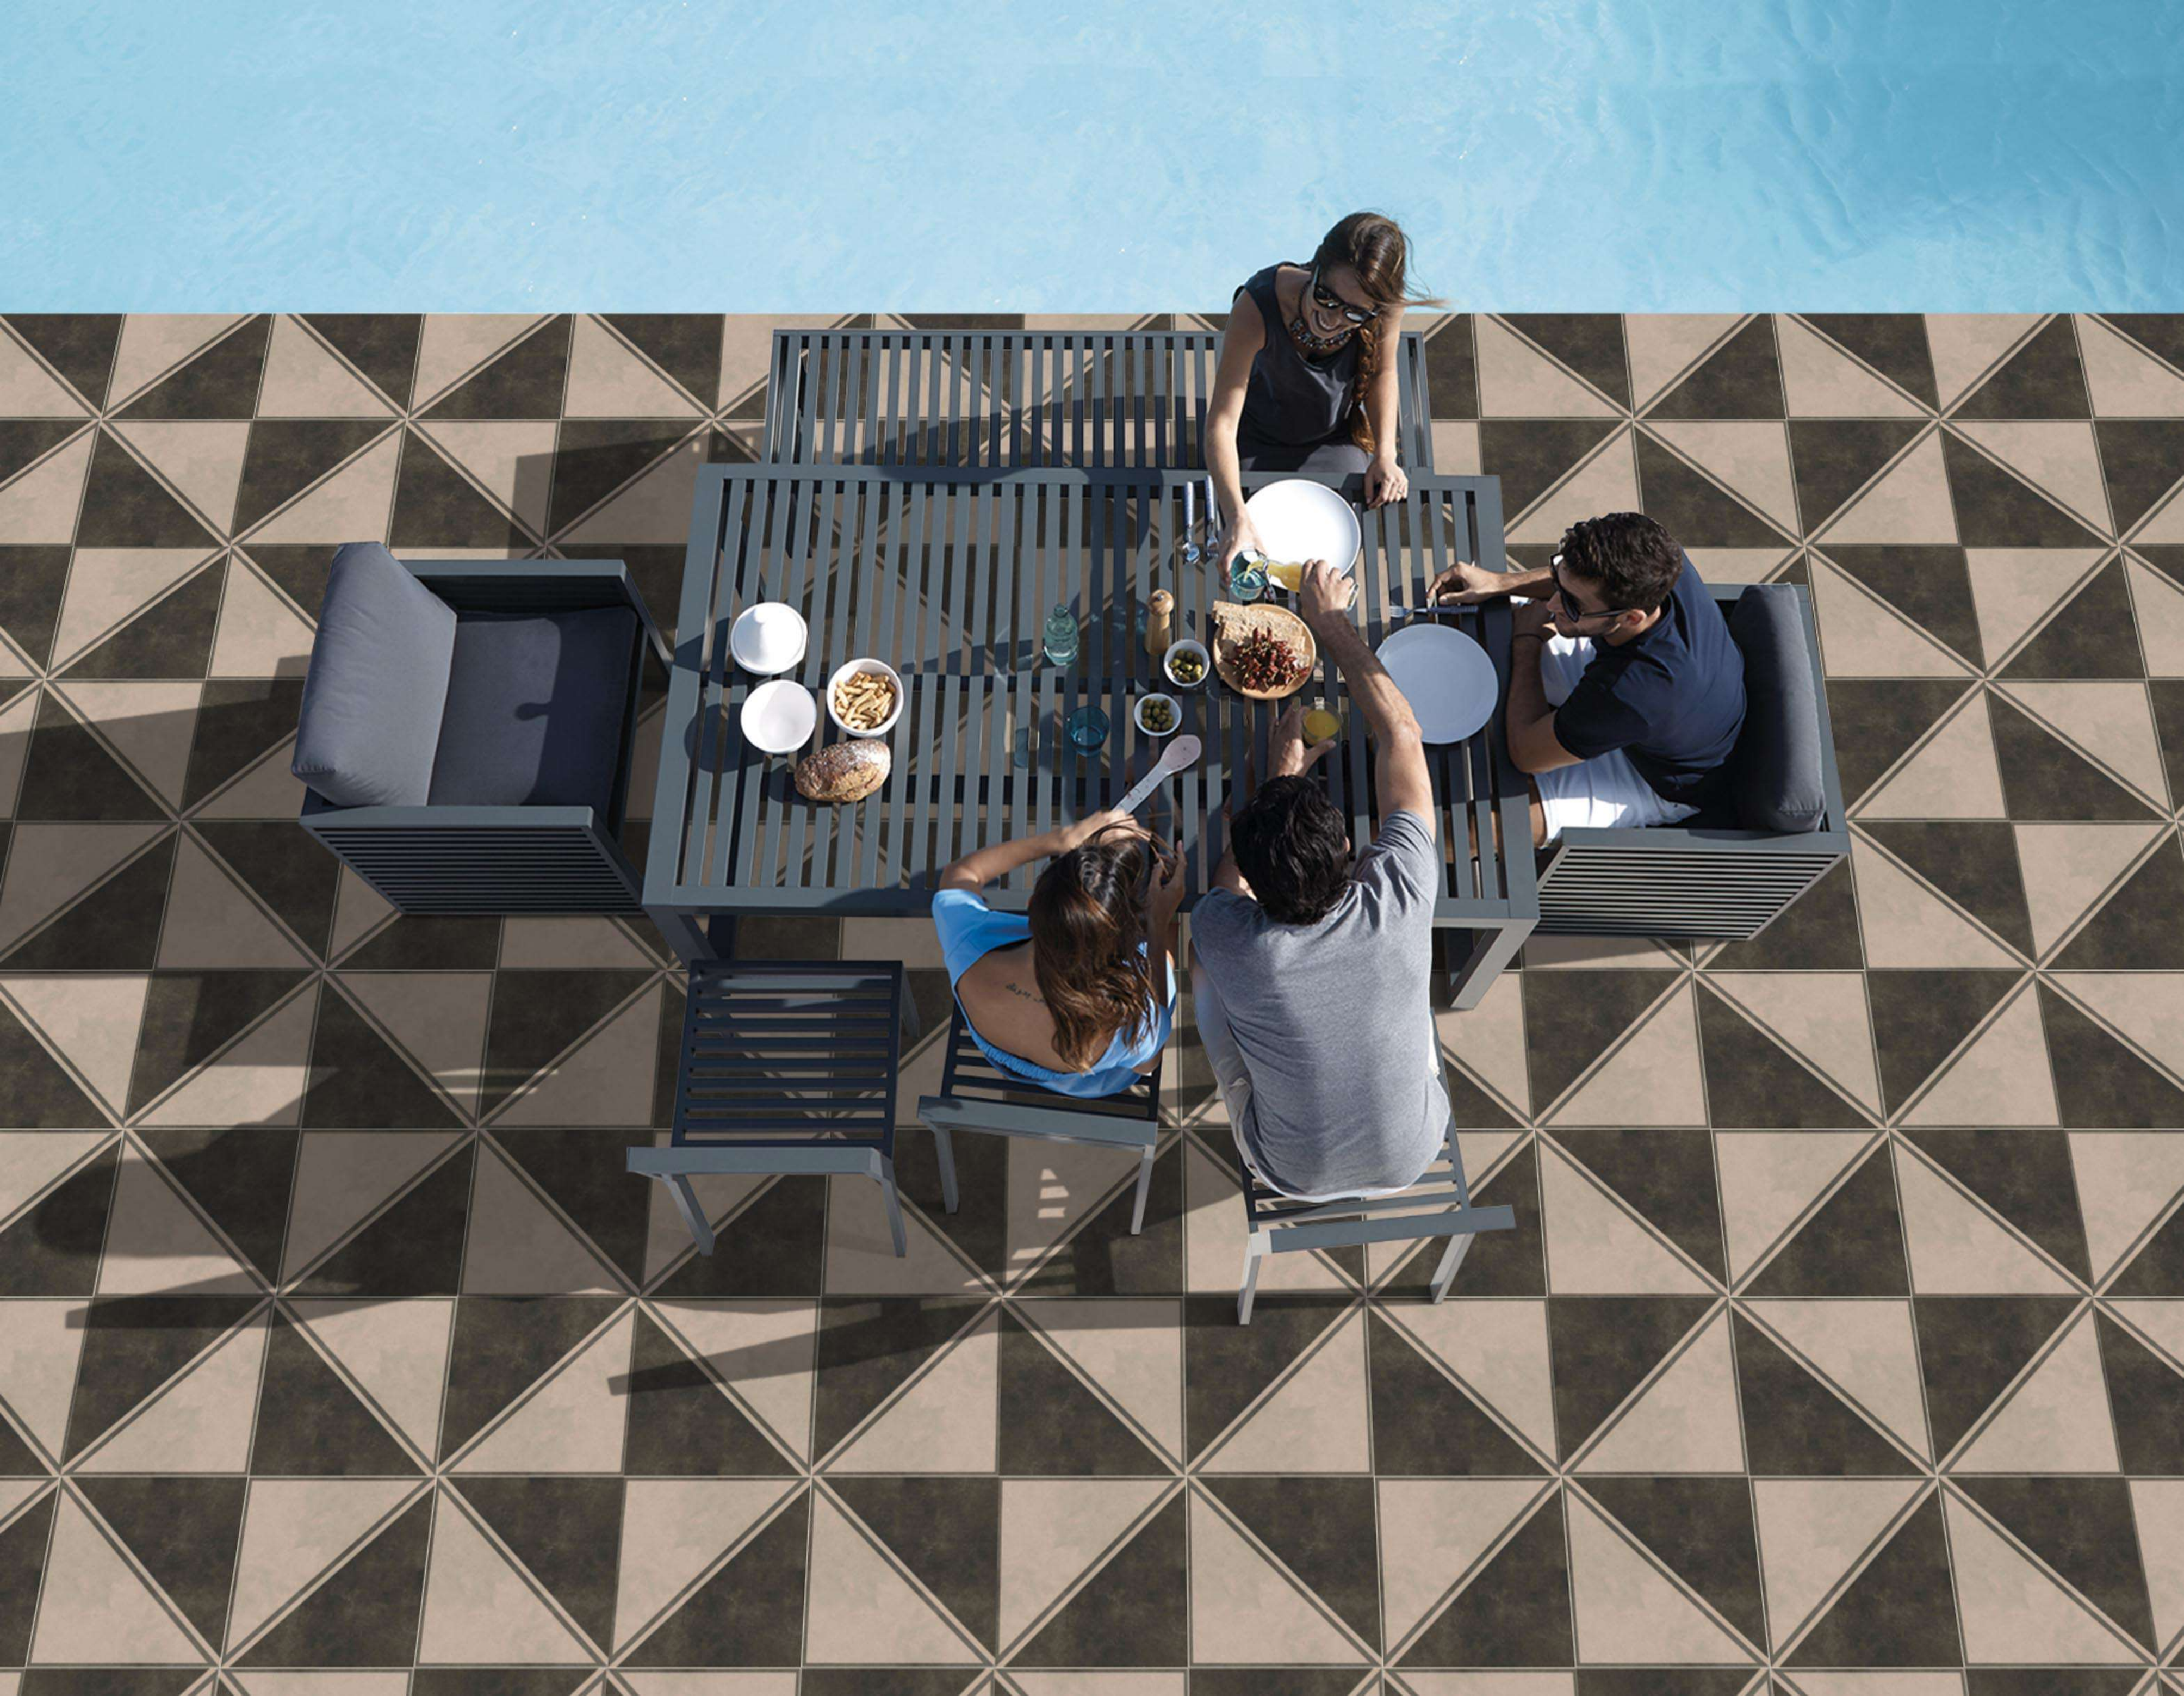

Series
PLAIN

12002

Applicable On
Wall & Floor

HD
Clarity

Random
Design

Zero
Maintenance

Eco
Friendly

Size
500x
500mm