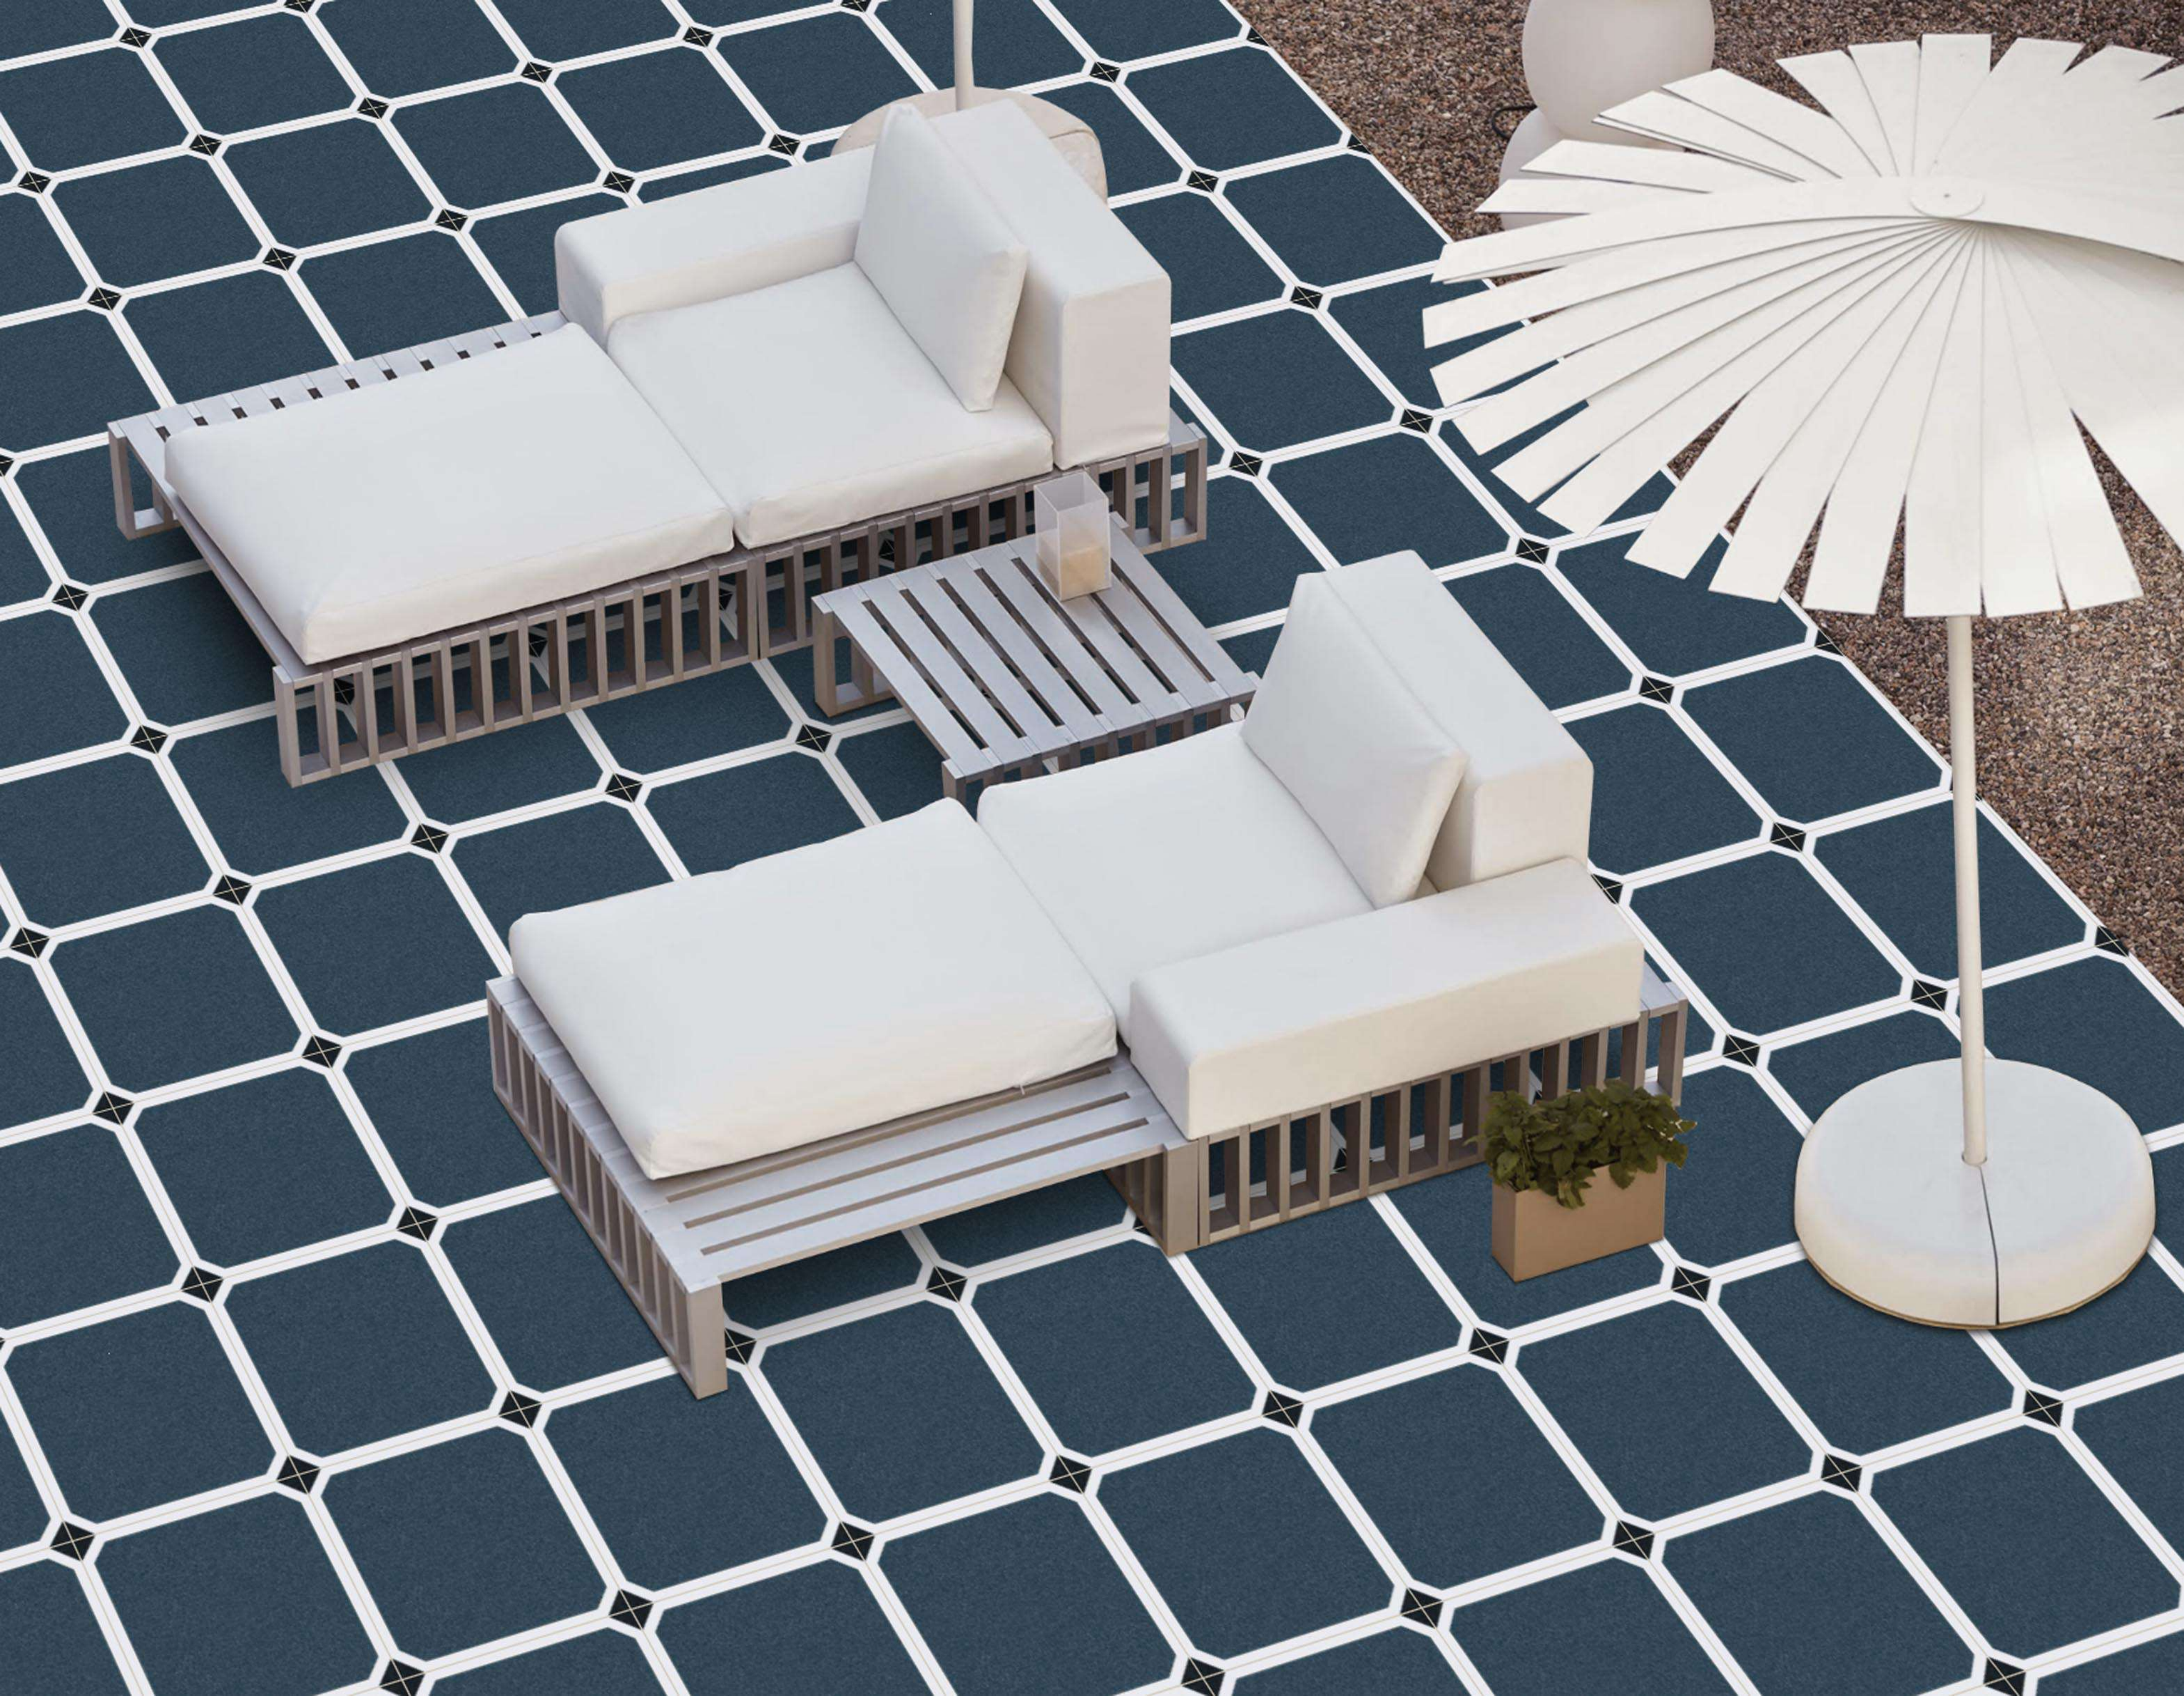

Series
PLAIN

12004

Applicable On
Wall & Floor

HD
Clarity

Random
Design

Zero
Maintenance

Eco
Friendly

Size
500x
500mm

Series
PLAIN

12005

Applicable On
Wall & Floor

HD
Clarity

Random
Design

Zero
Maintenance

Eco
Friendly

Size
500x
500mm