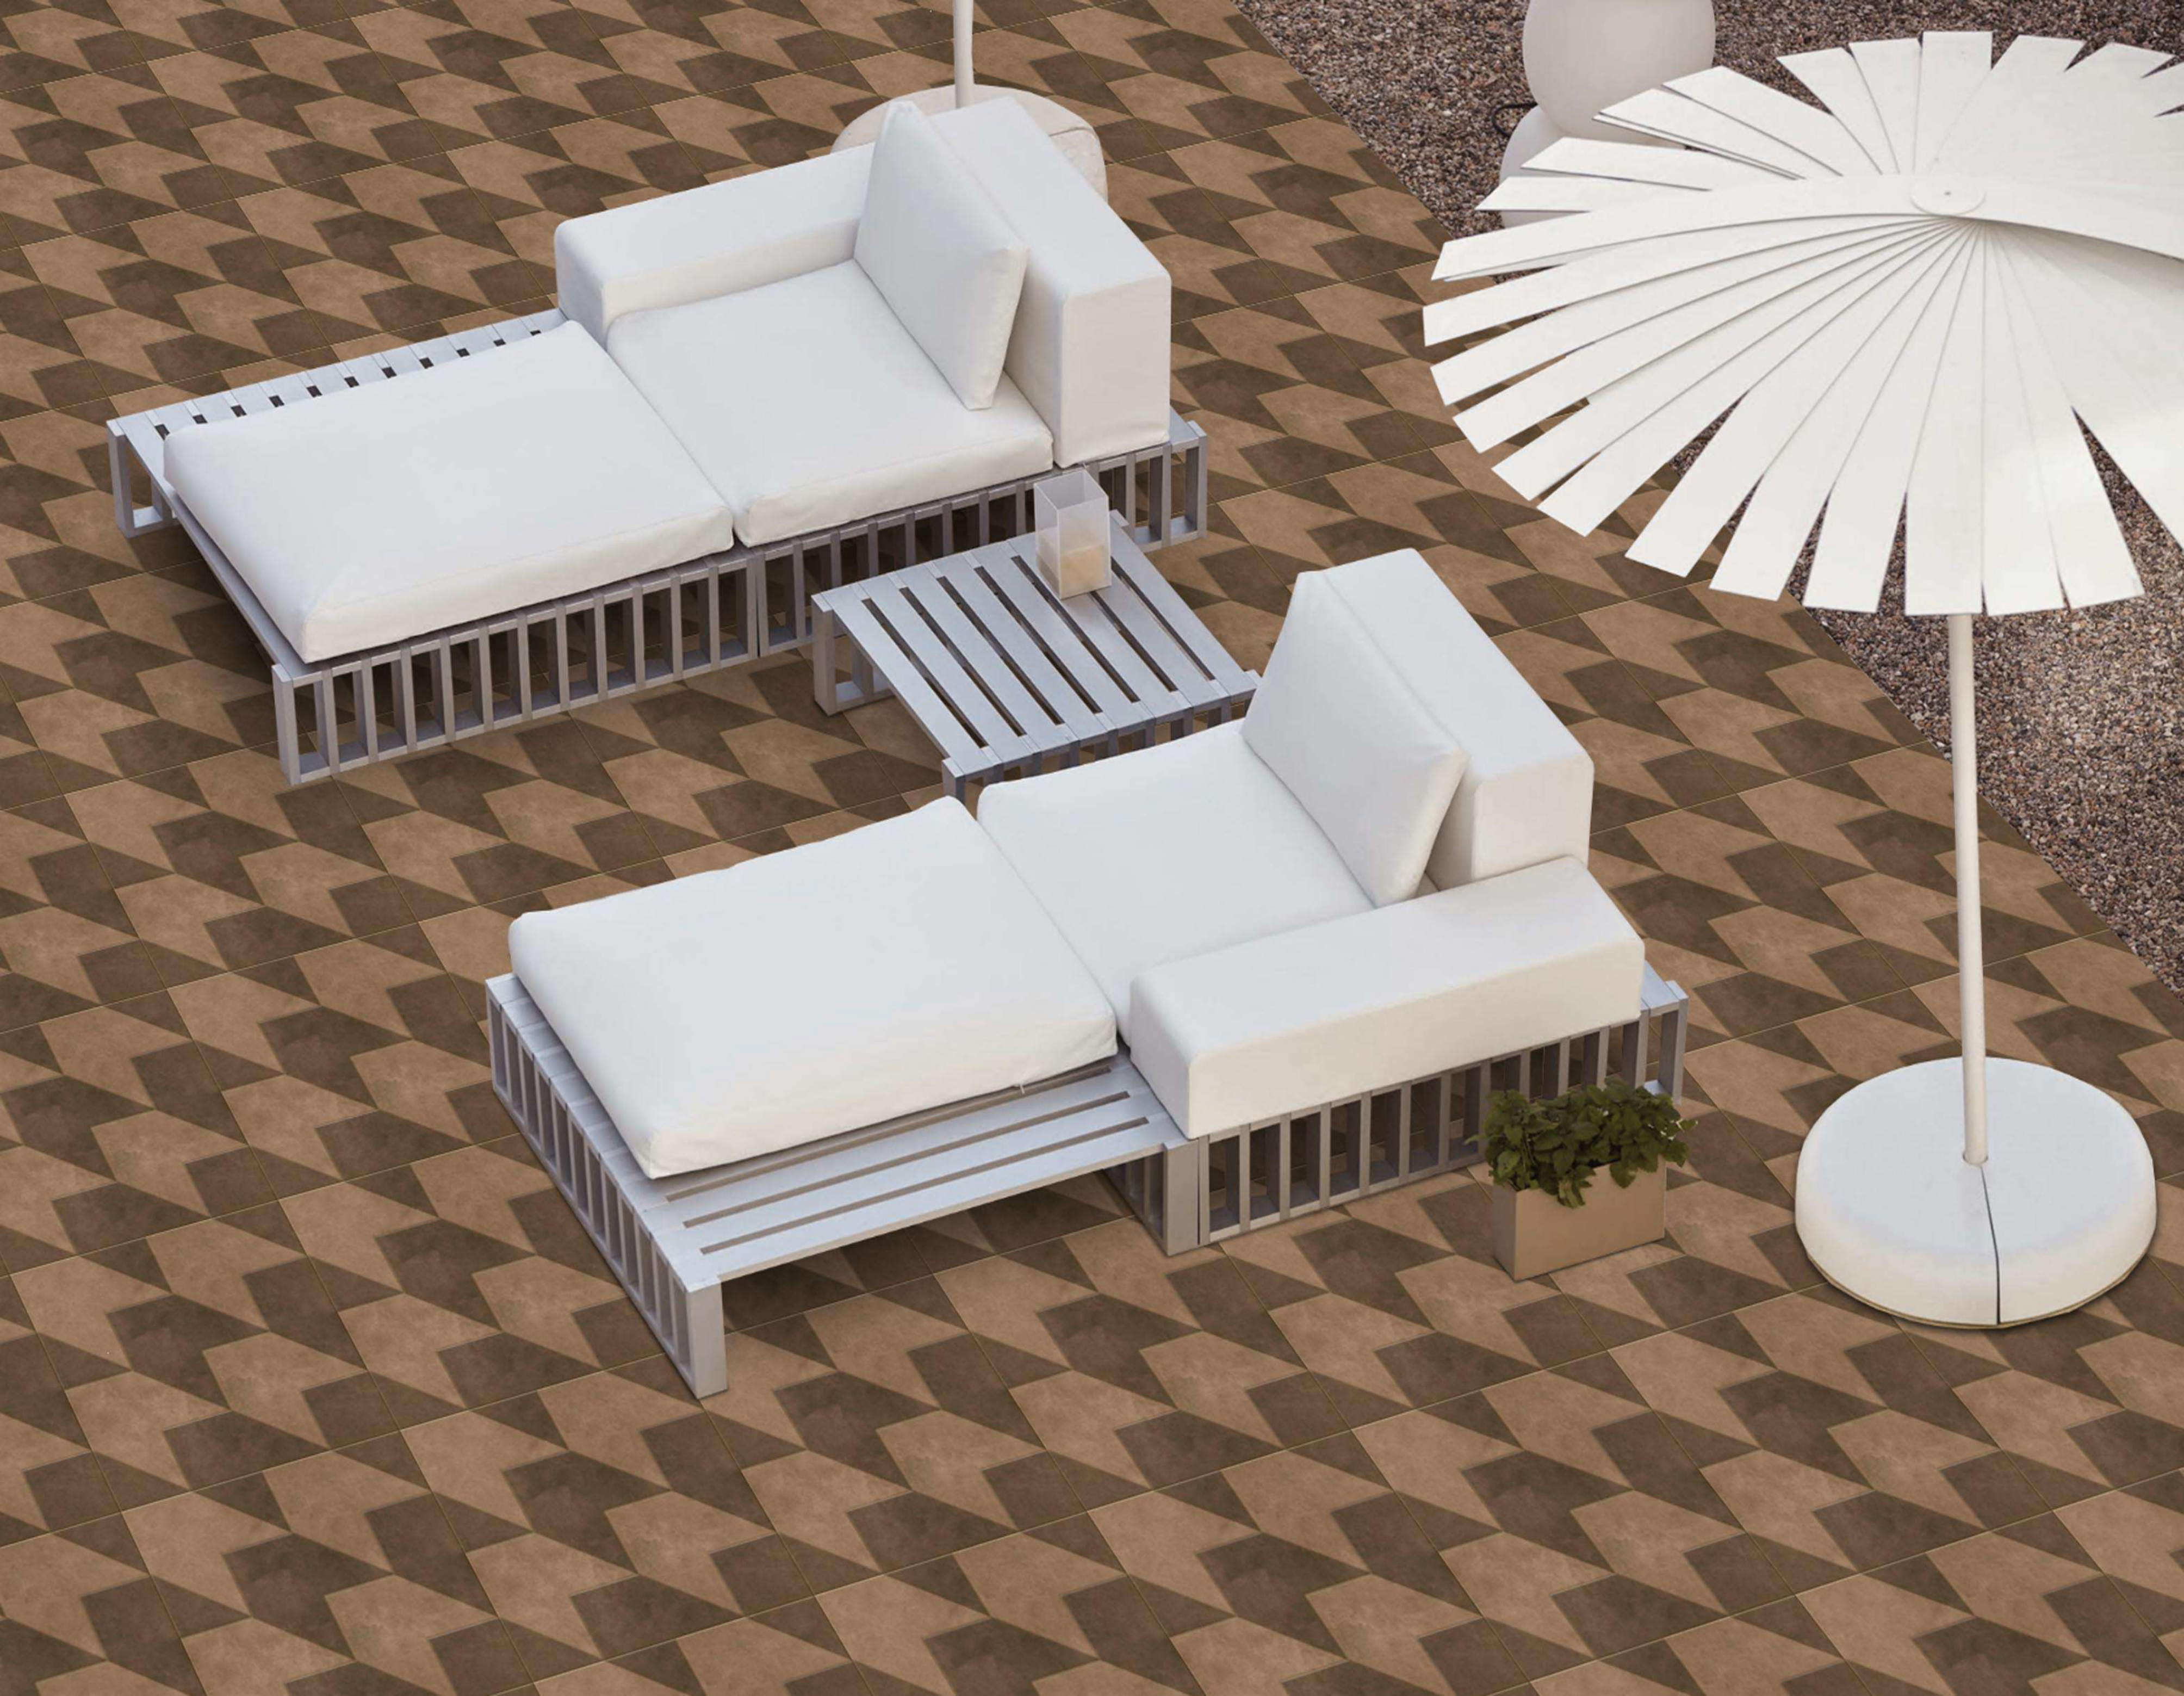

Series
PLAIN

12009

Applicable On
Wall & Floor

HD
Clarity

Random
Design

Zero
Maintenance

Eco
Friendly

Size
500x
500mm