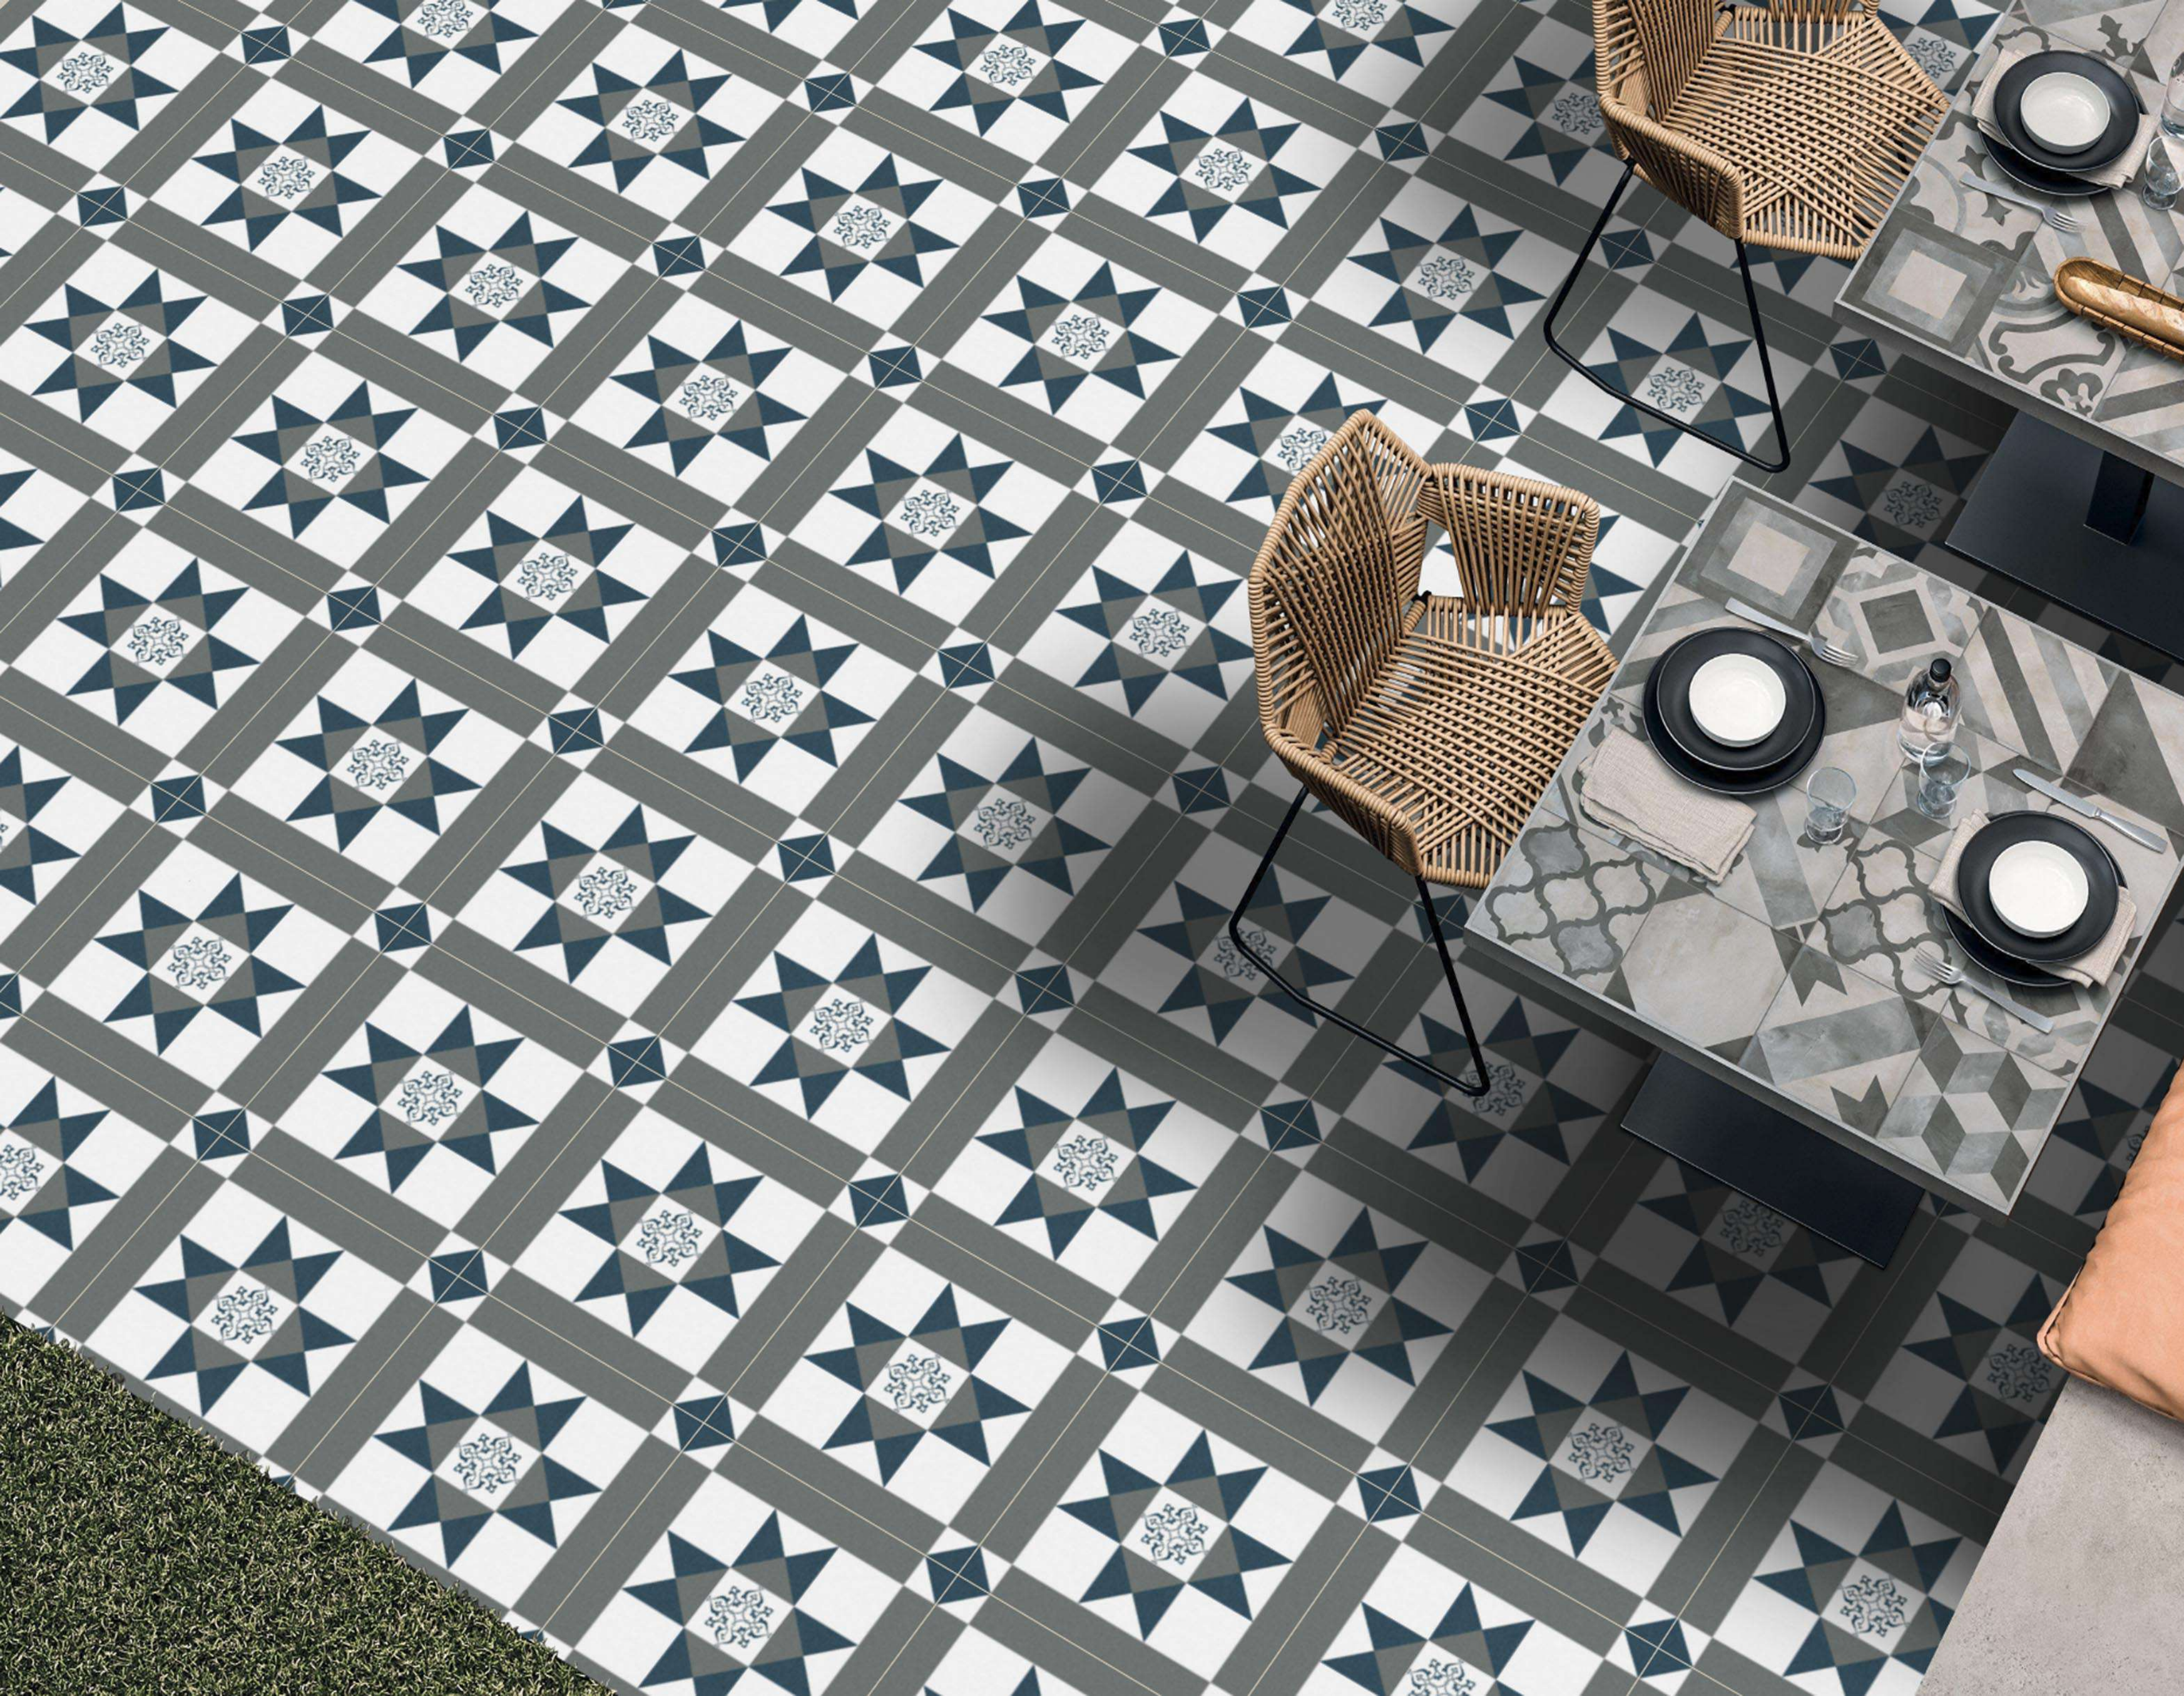

Series
PLAIN

12025

Applicable On
Wall & Floor

HD
Clarity

Random
Design

Zero
Maintenance

Eco
Friendly

Size
500x
500mm

Series
PLAIN

12026

Applicable On
Wall & Floor

HD
Clarity

Random
Design

Zero
Maintenance

Eco
Friendly

Size
500x
500mm