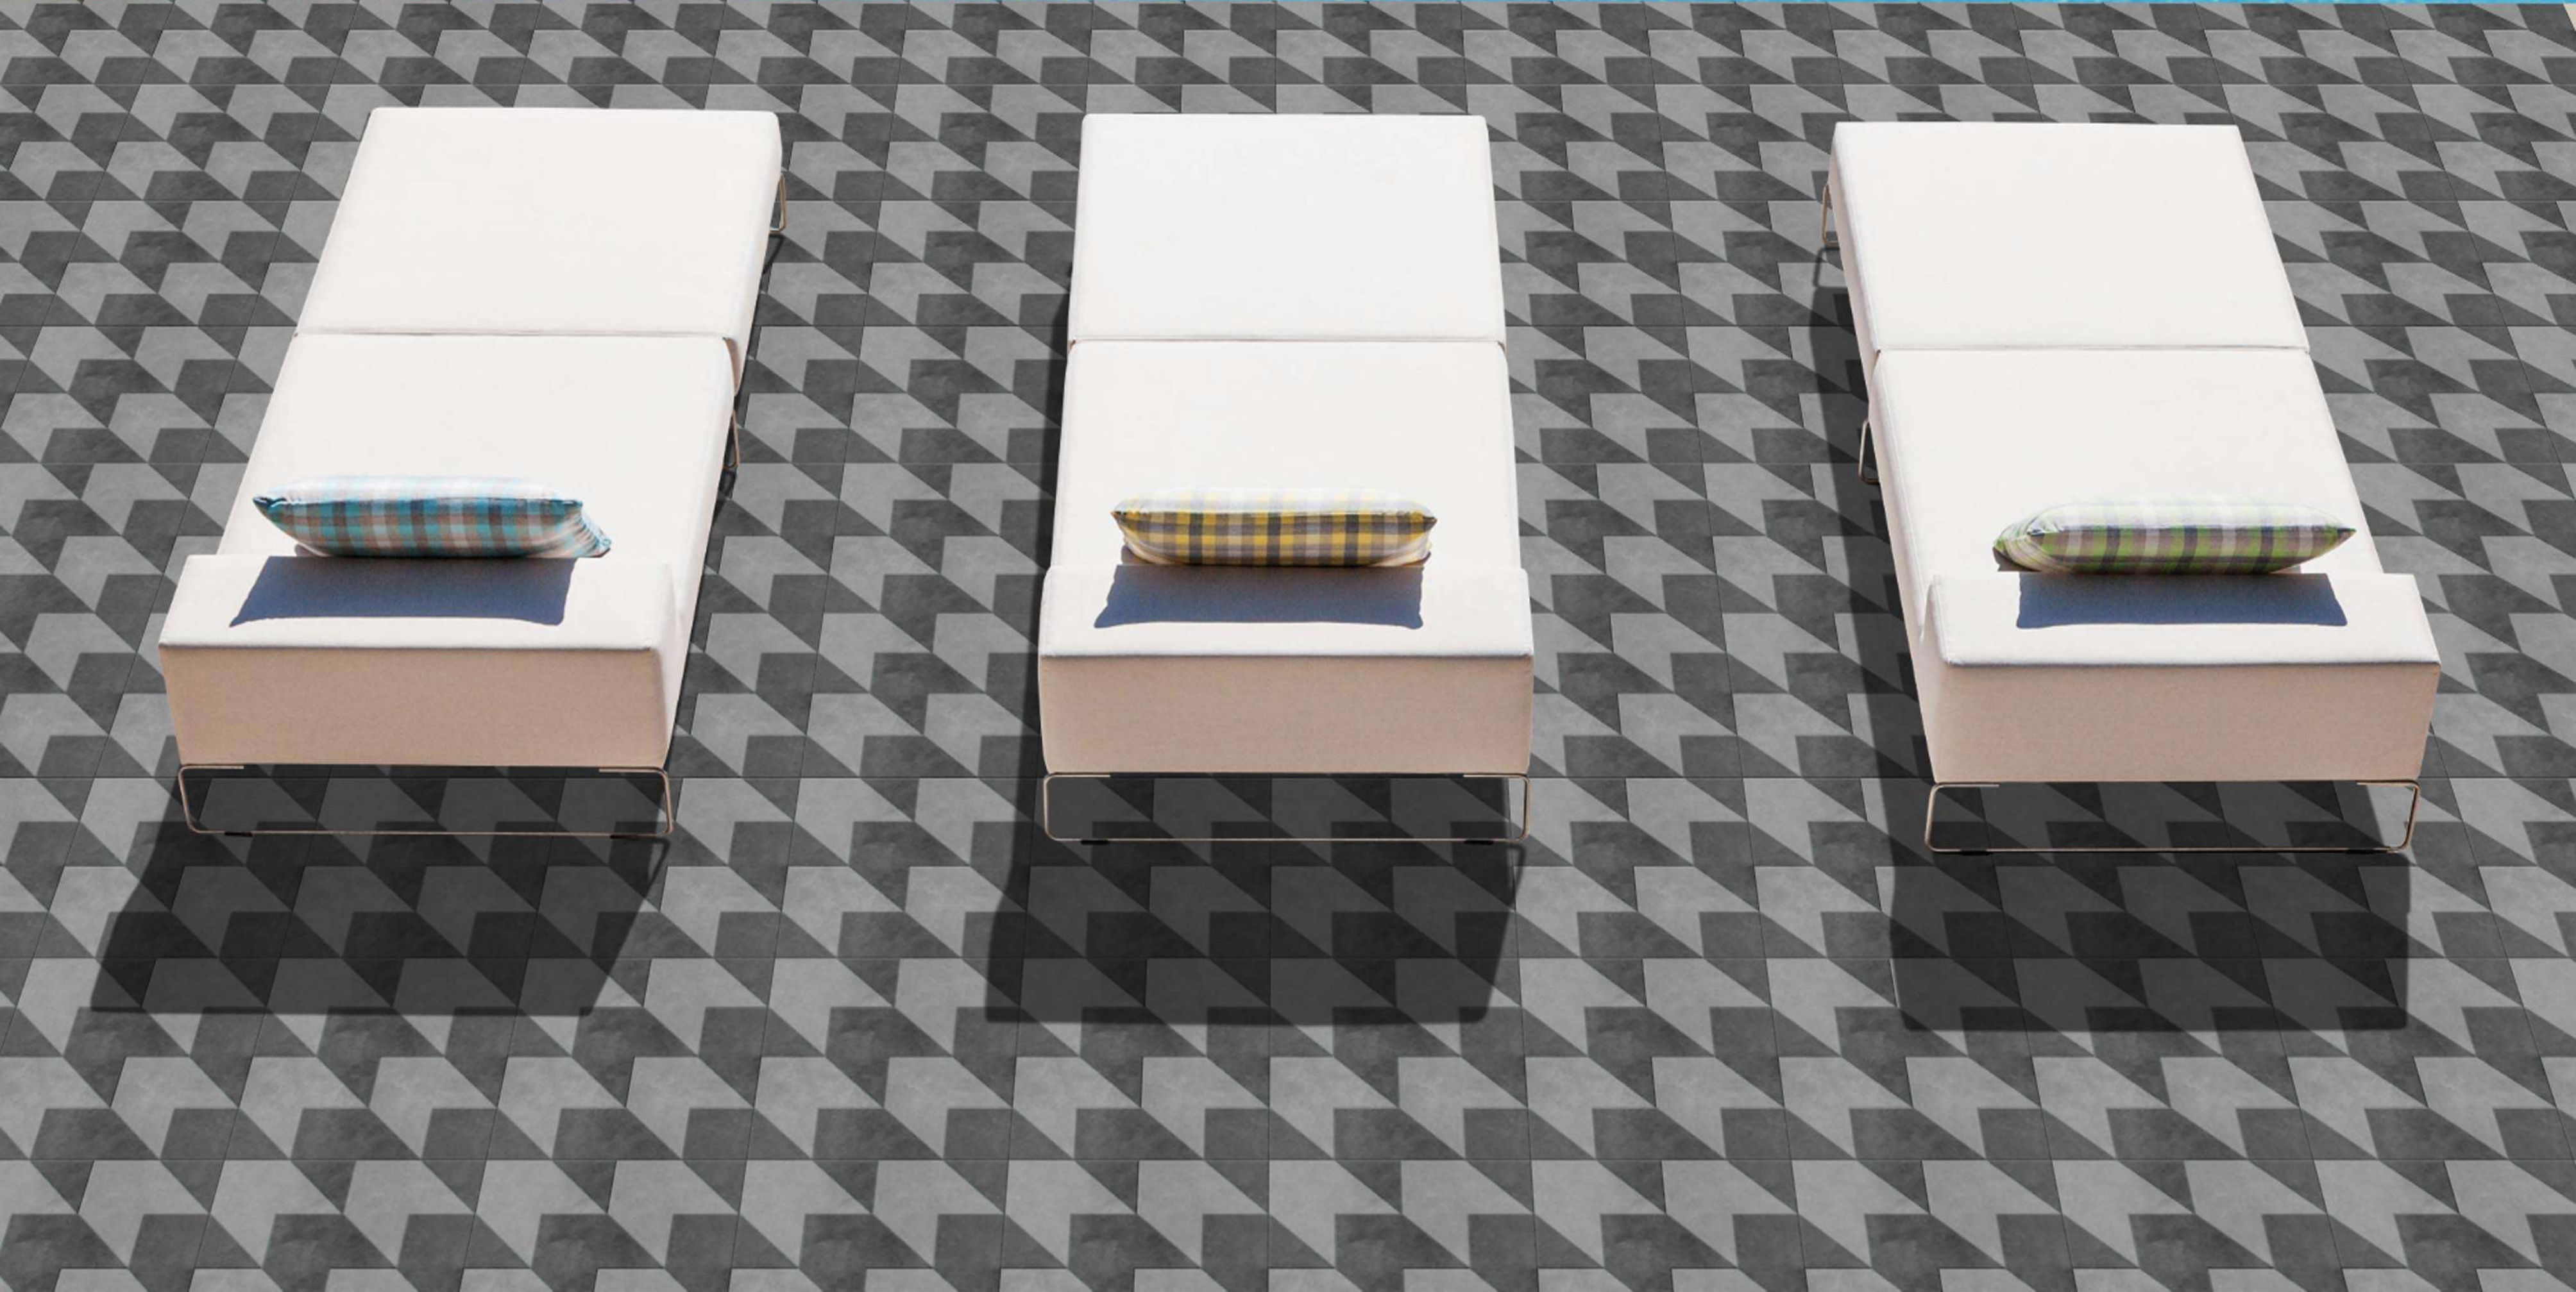

Series
PLAIN

12010

Applicable On
Wall & Floor

HD
Clarity

Random
Design

Zero
Maintenance

Eco
Friendly

Size
500x
500mm