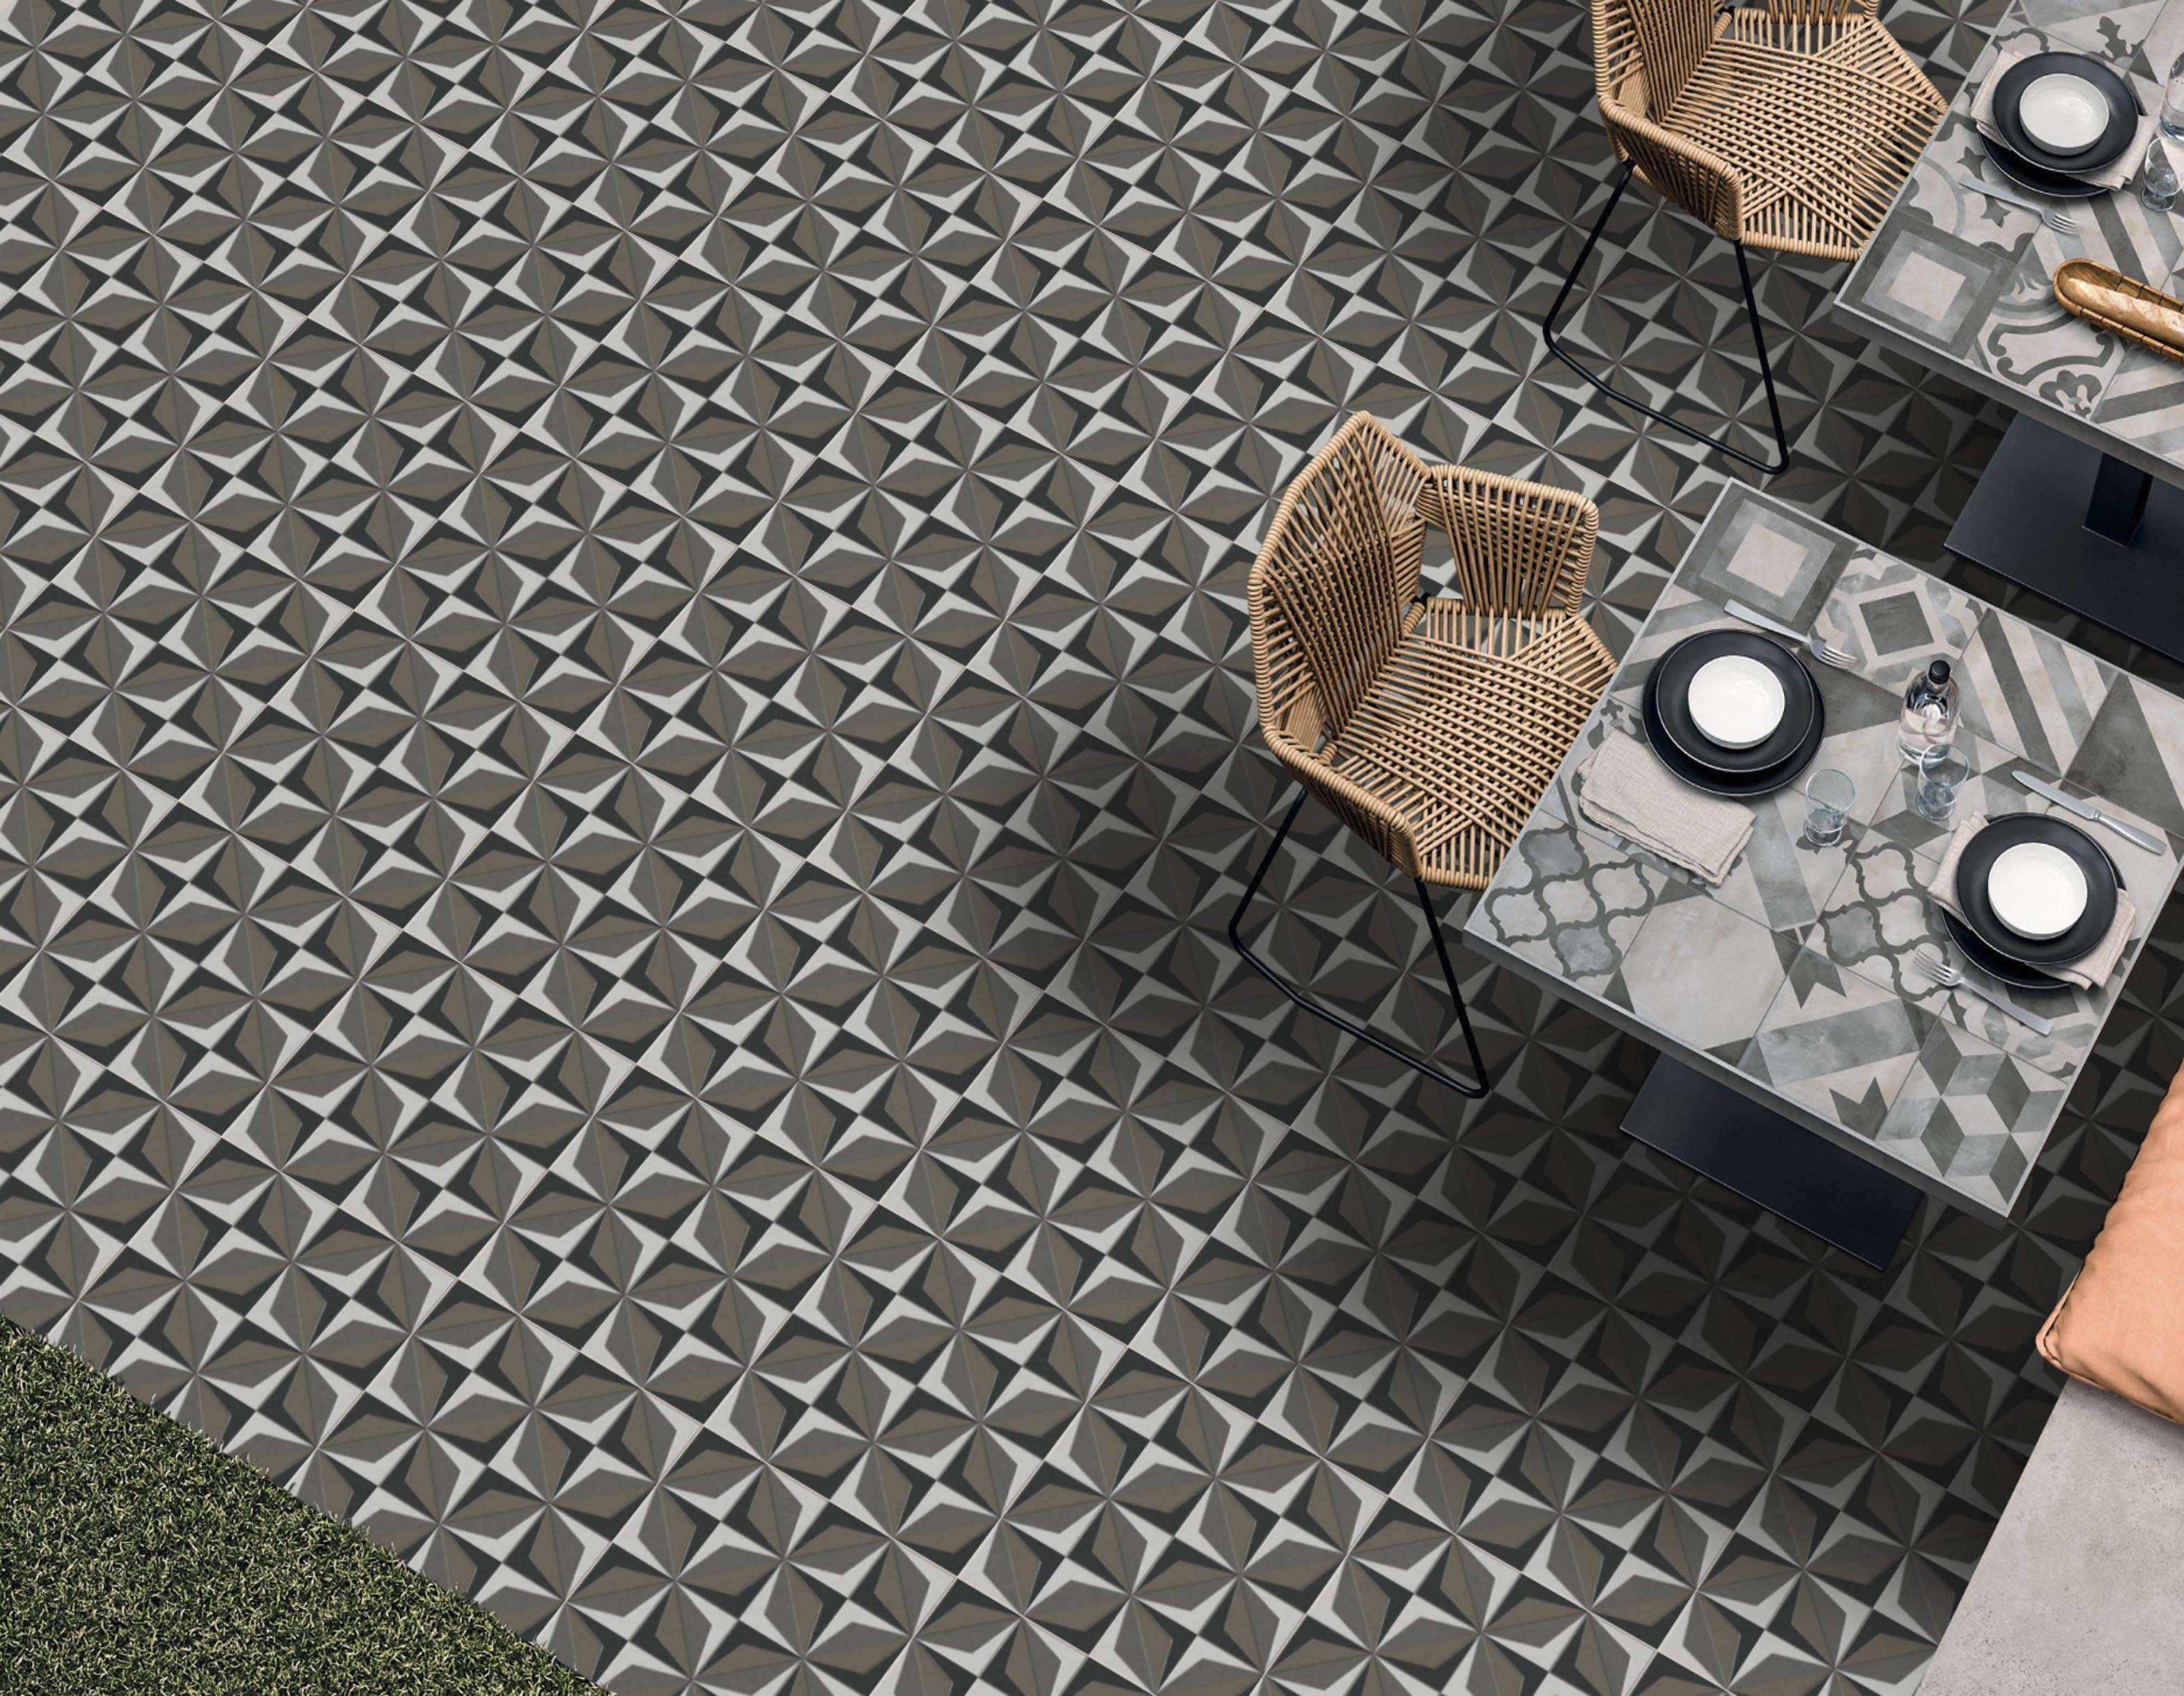

Series
PLAIN

12007

Applicable On
Wall & Floor

HD
Clarity

Random
Design

Zero
Maintenance

Eco
Friendly

Size
500x
500mm