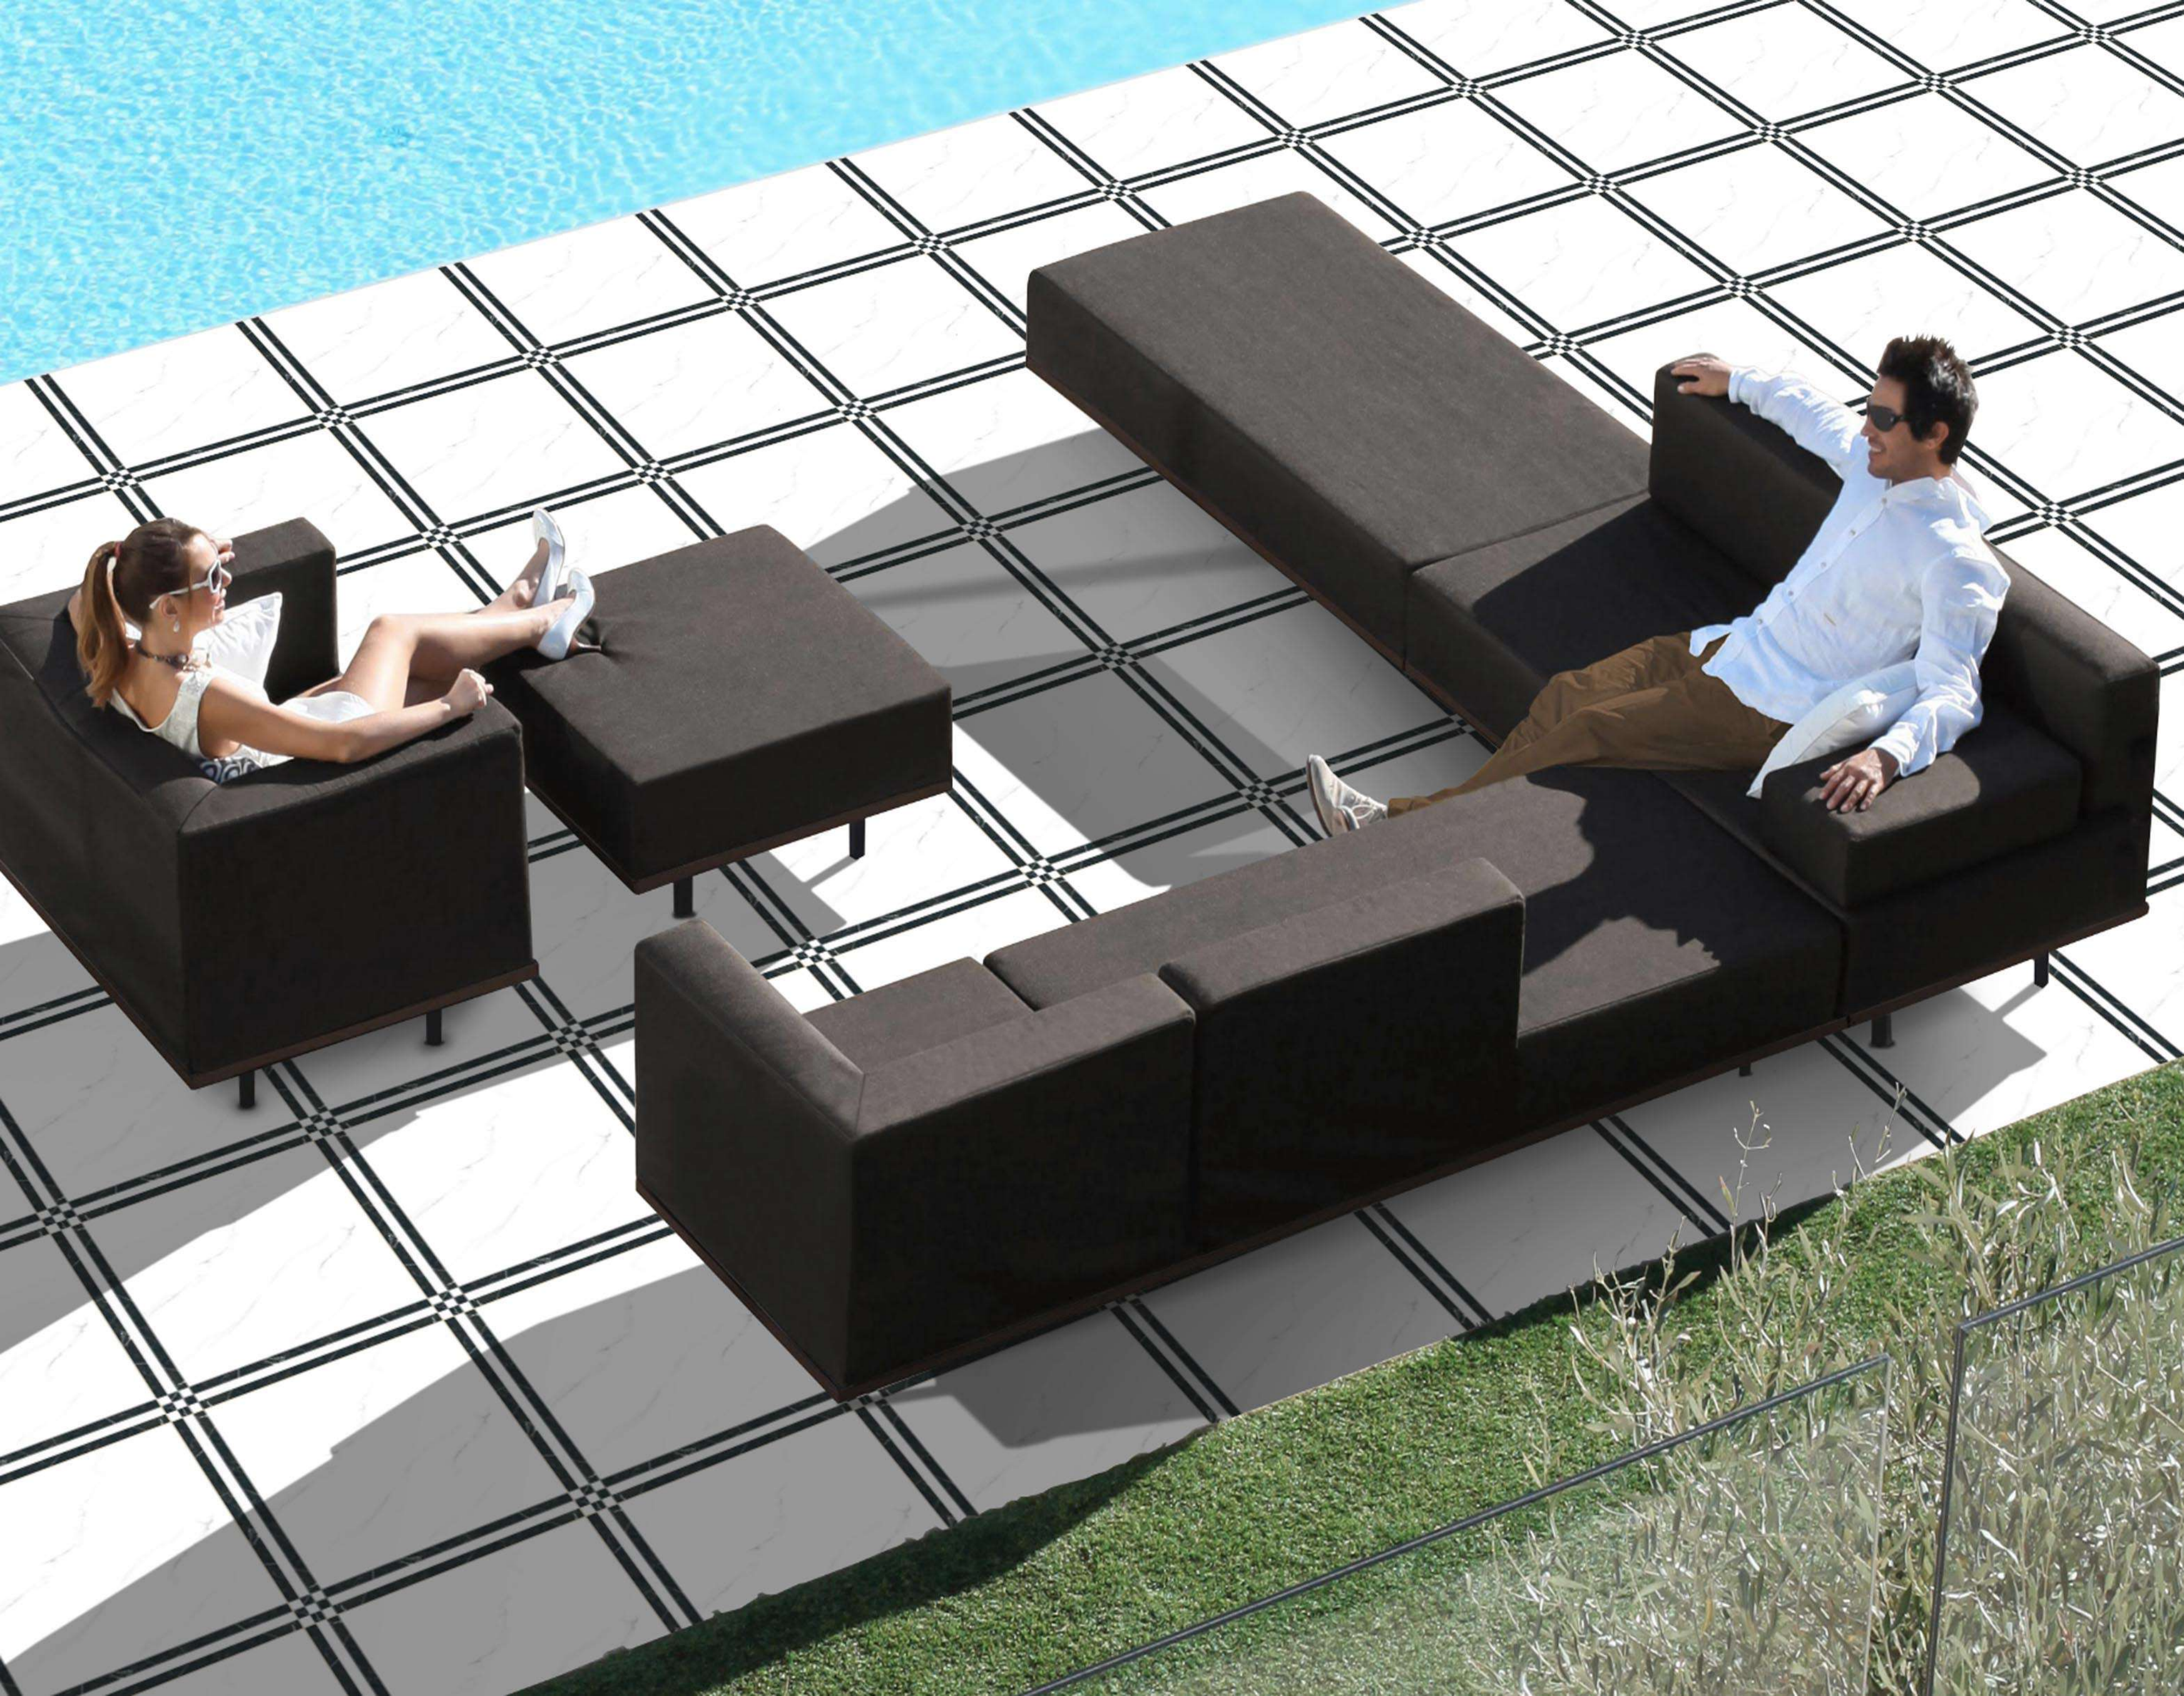

Series
PLAIN

12020

Applicable On
Wall & Floor

HD
Clarity

Random
Design

Zero
Maintenance

Eco
Friendly

Size
500x
500mm