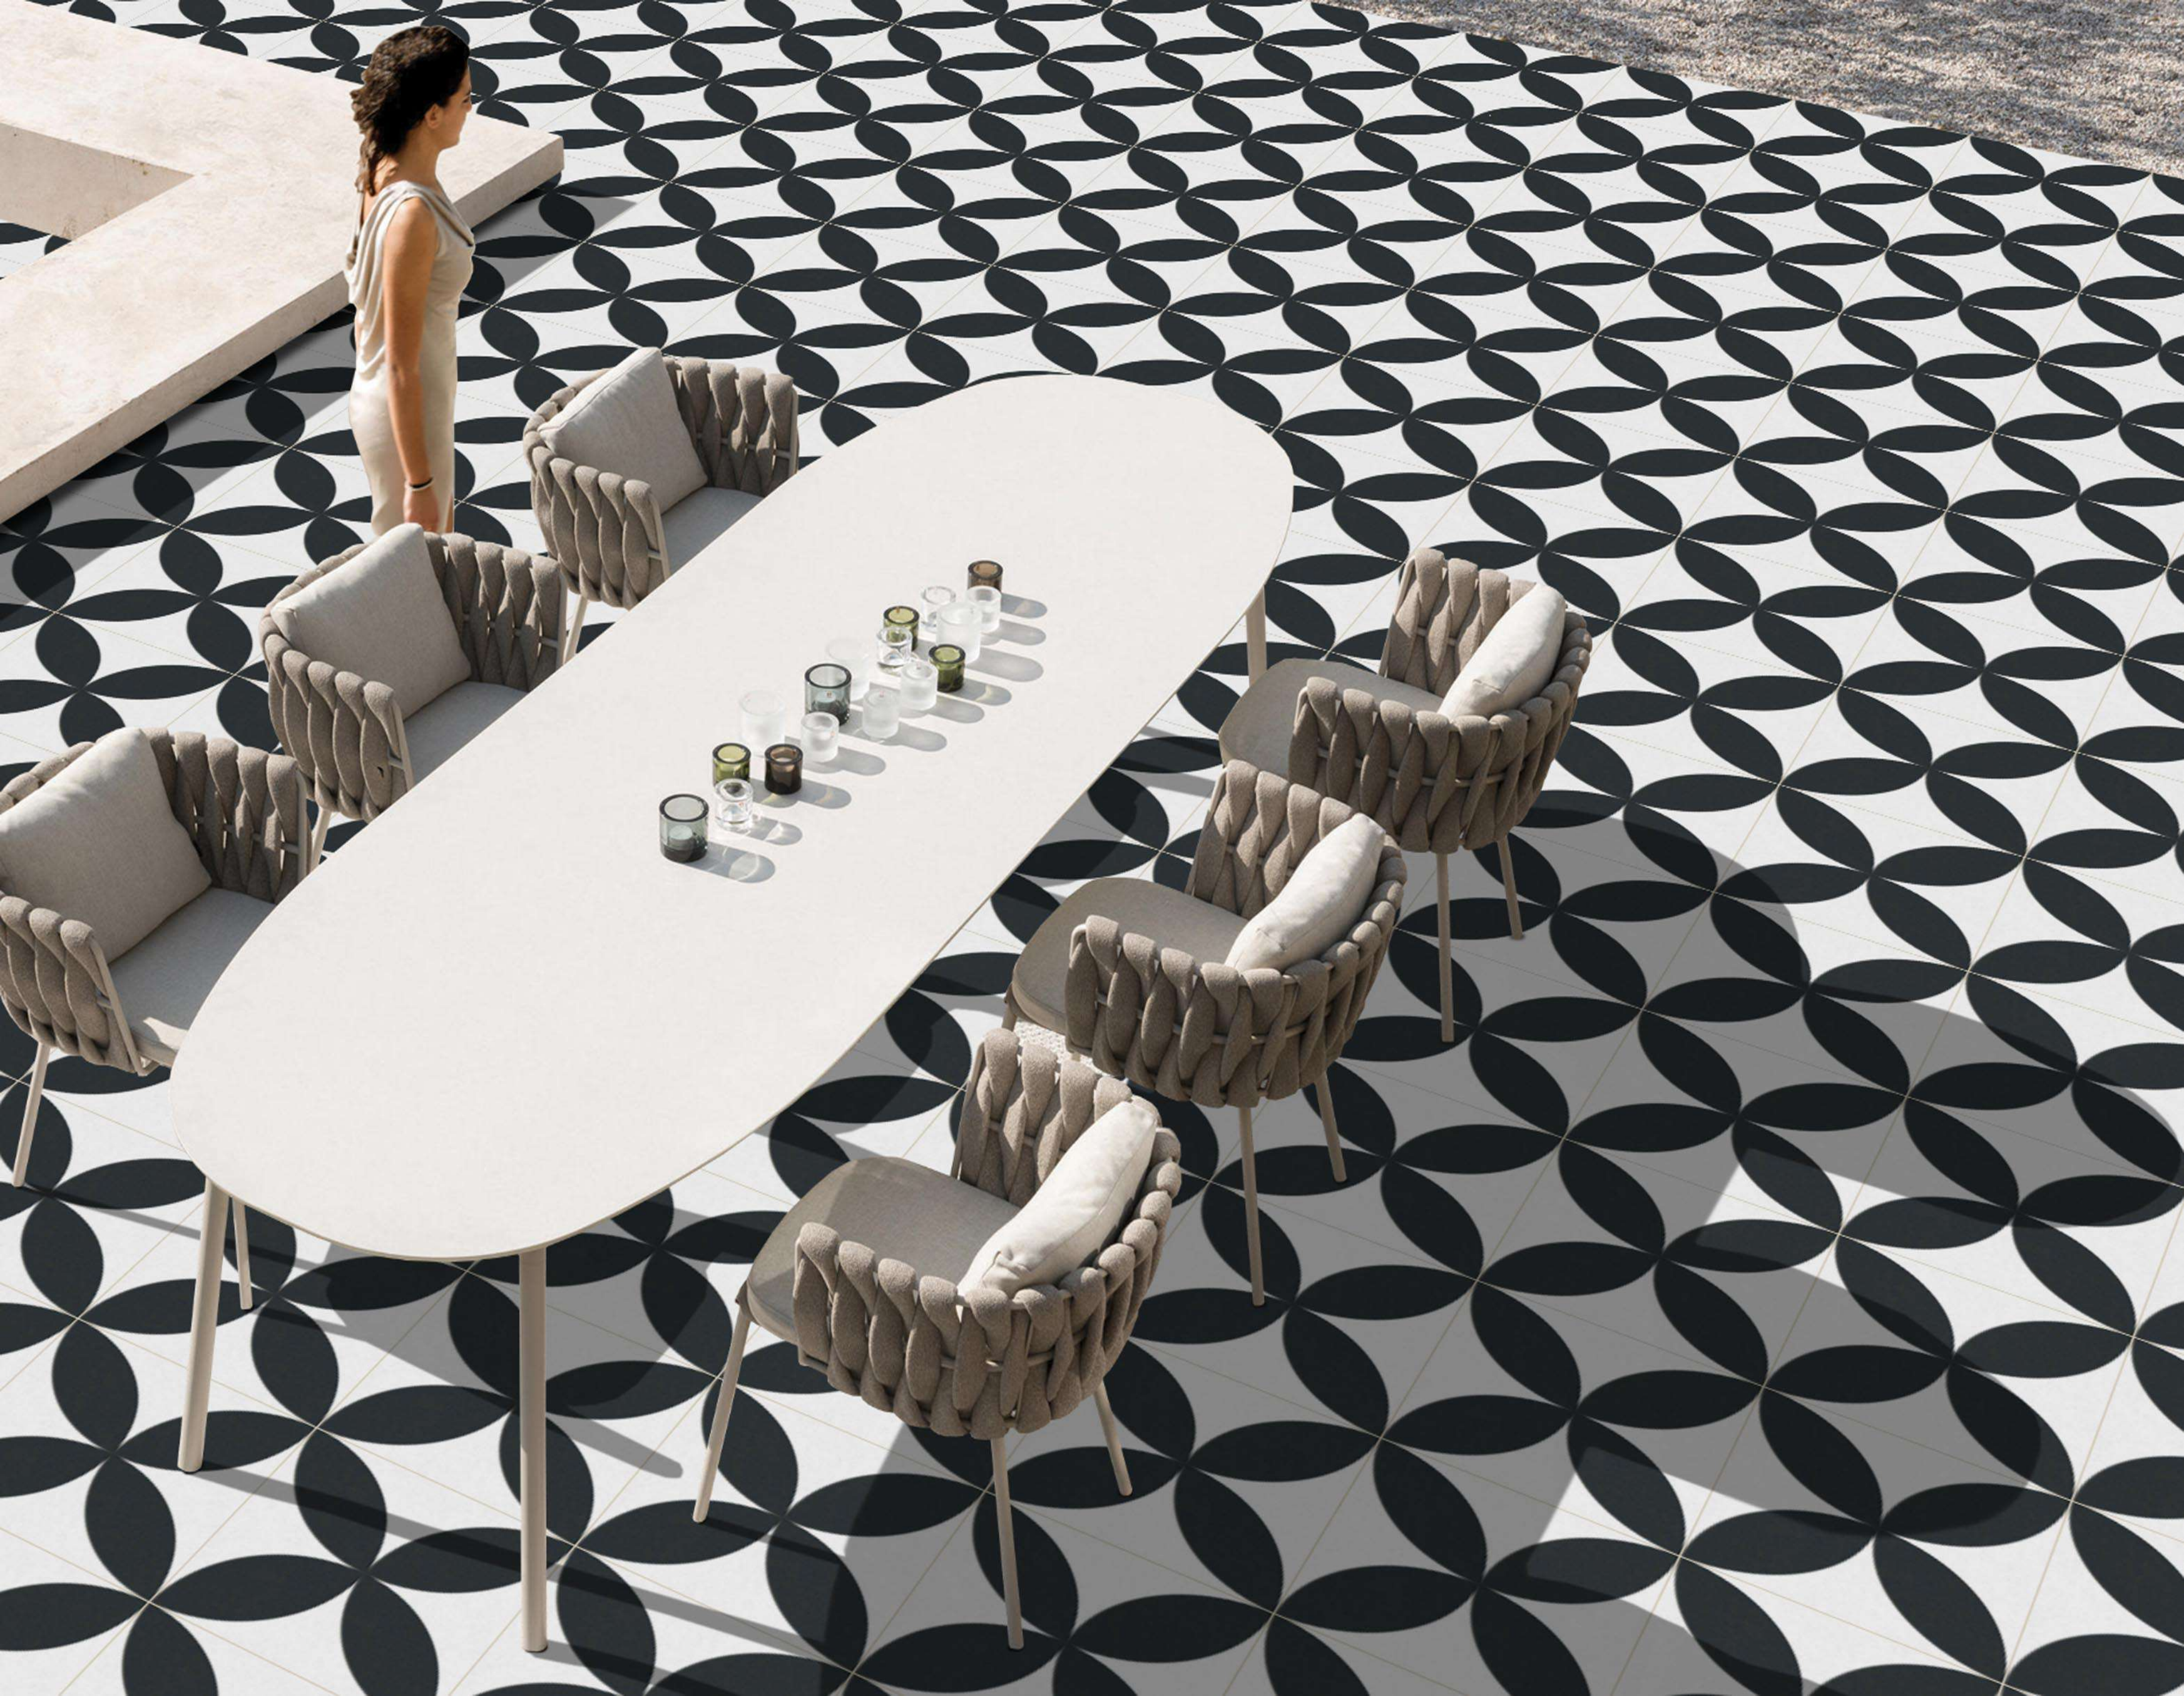

Series
PLAIN

12258

Applicable On
Wall & Floor

HD
Clarity

Random
Design

Zero
Maintenance

Eco
Friendly

Size
500x
500mm

Series
PLAIN

12259

Applicable On
Wall & Floor

HD
Clarity

Random
Design

Zero
Maintenance

Eco
Friendly

Size
500x
500mm