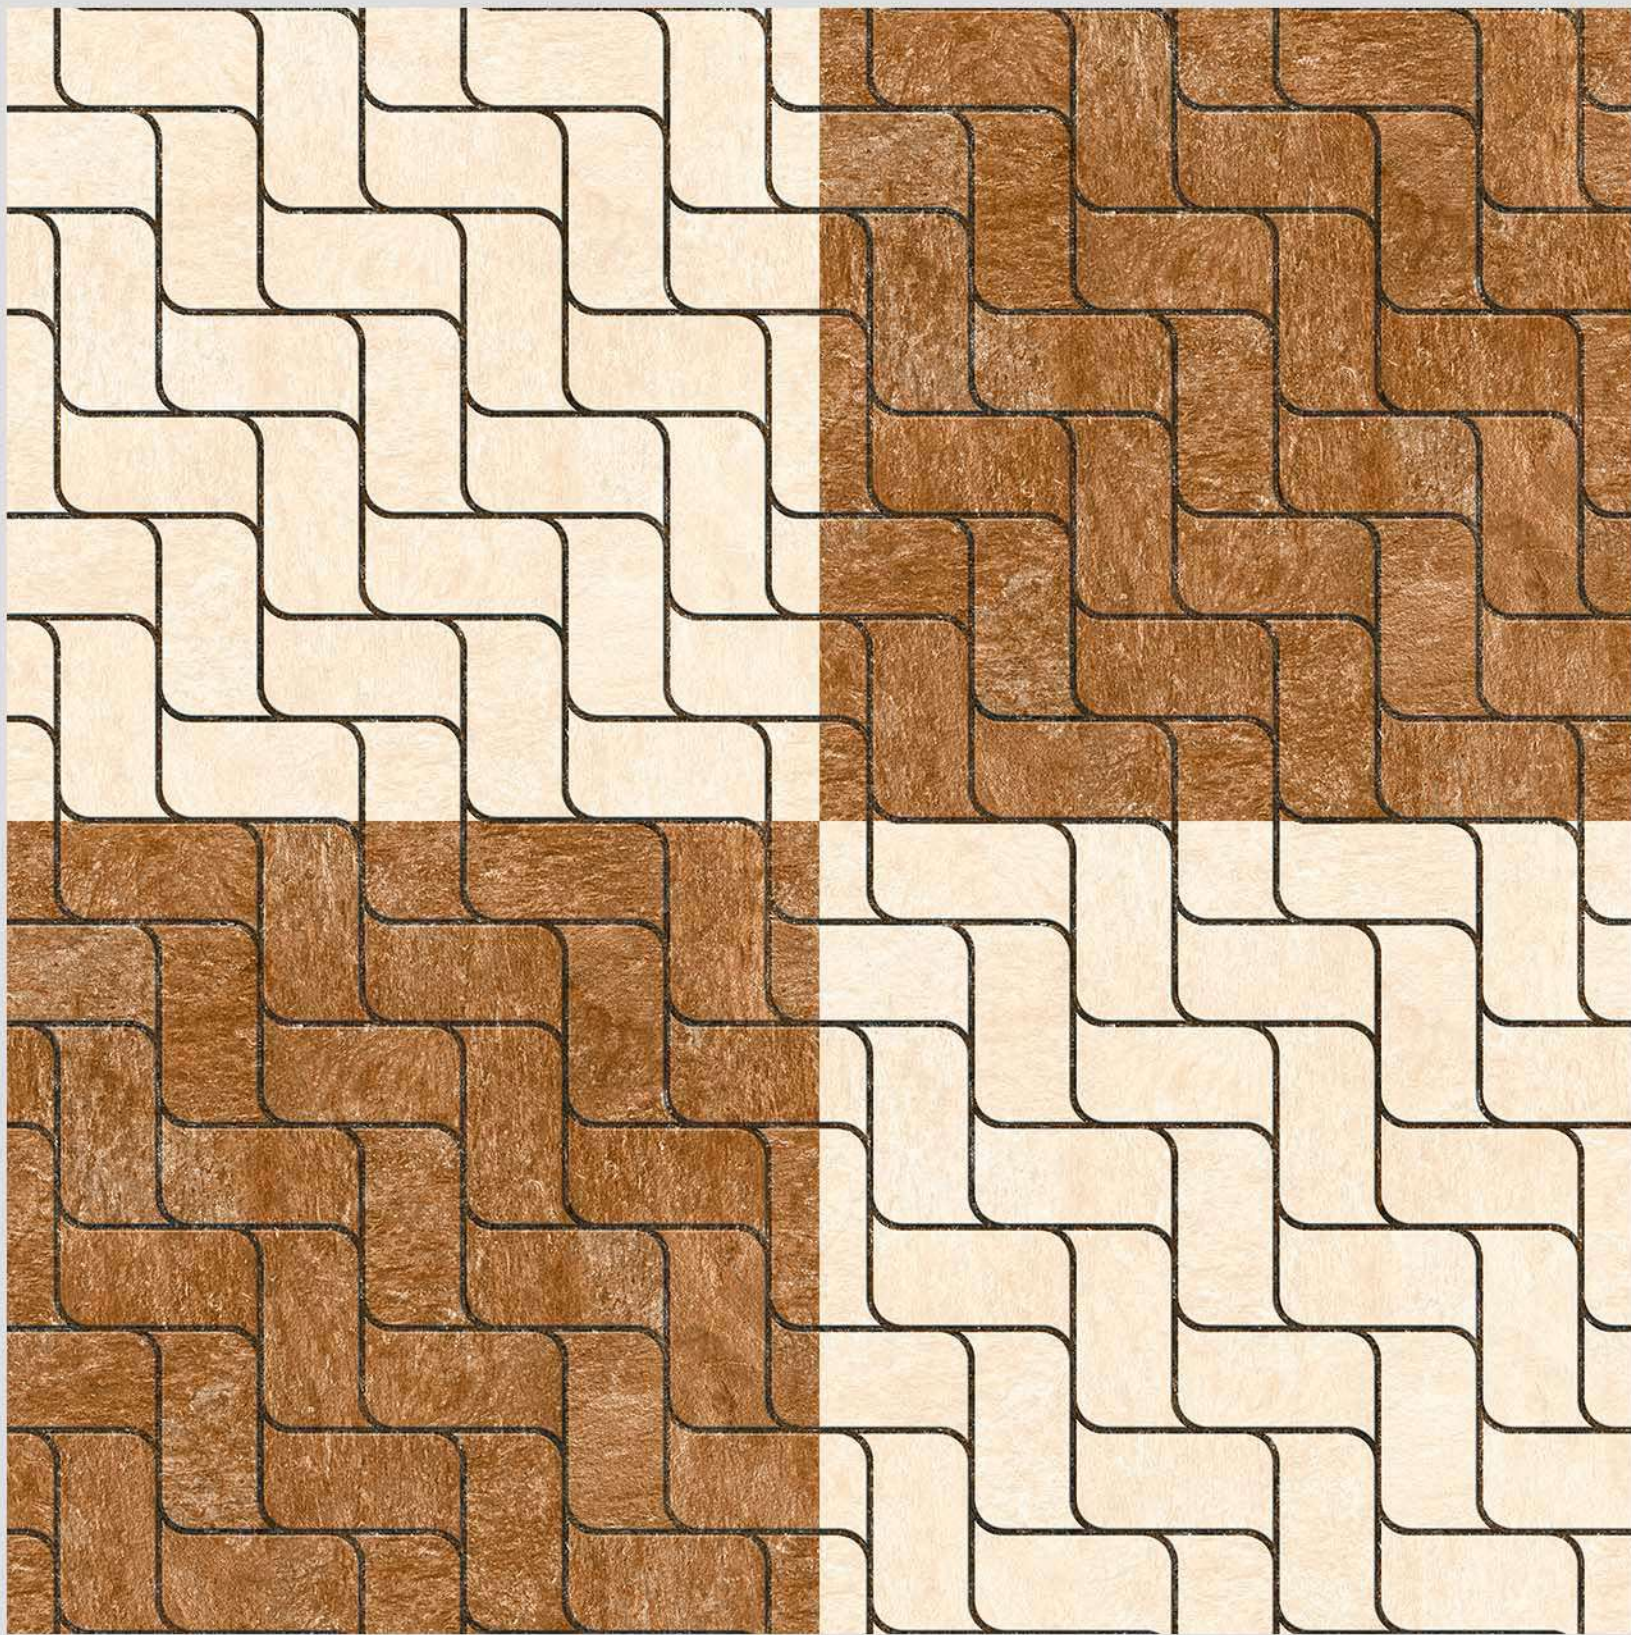

Applicable On
Wall & Floor

HD
Clarity

Random
Design

Zero
Maintenance

Eco
Friendly

Size
500x
500mm