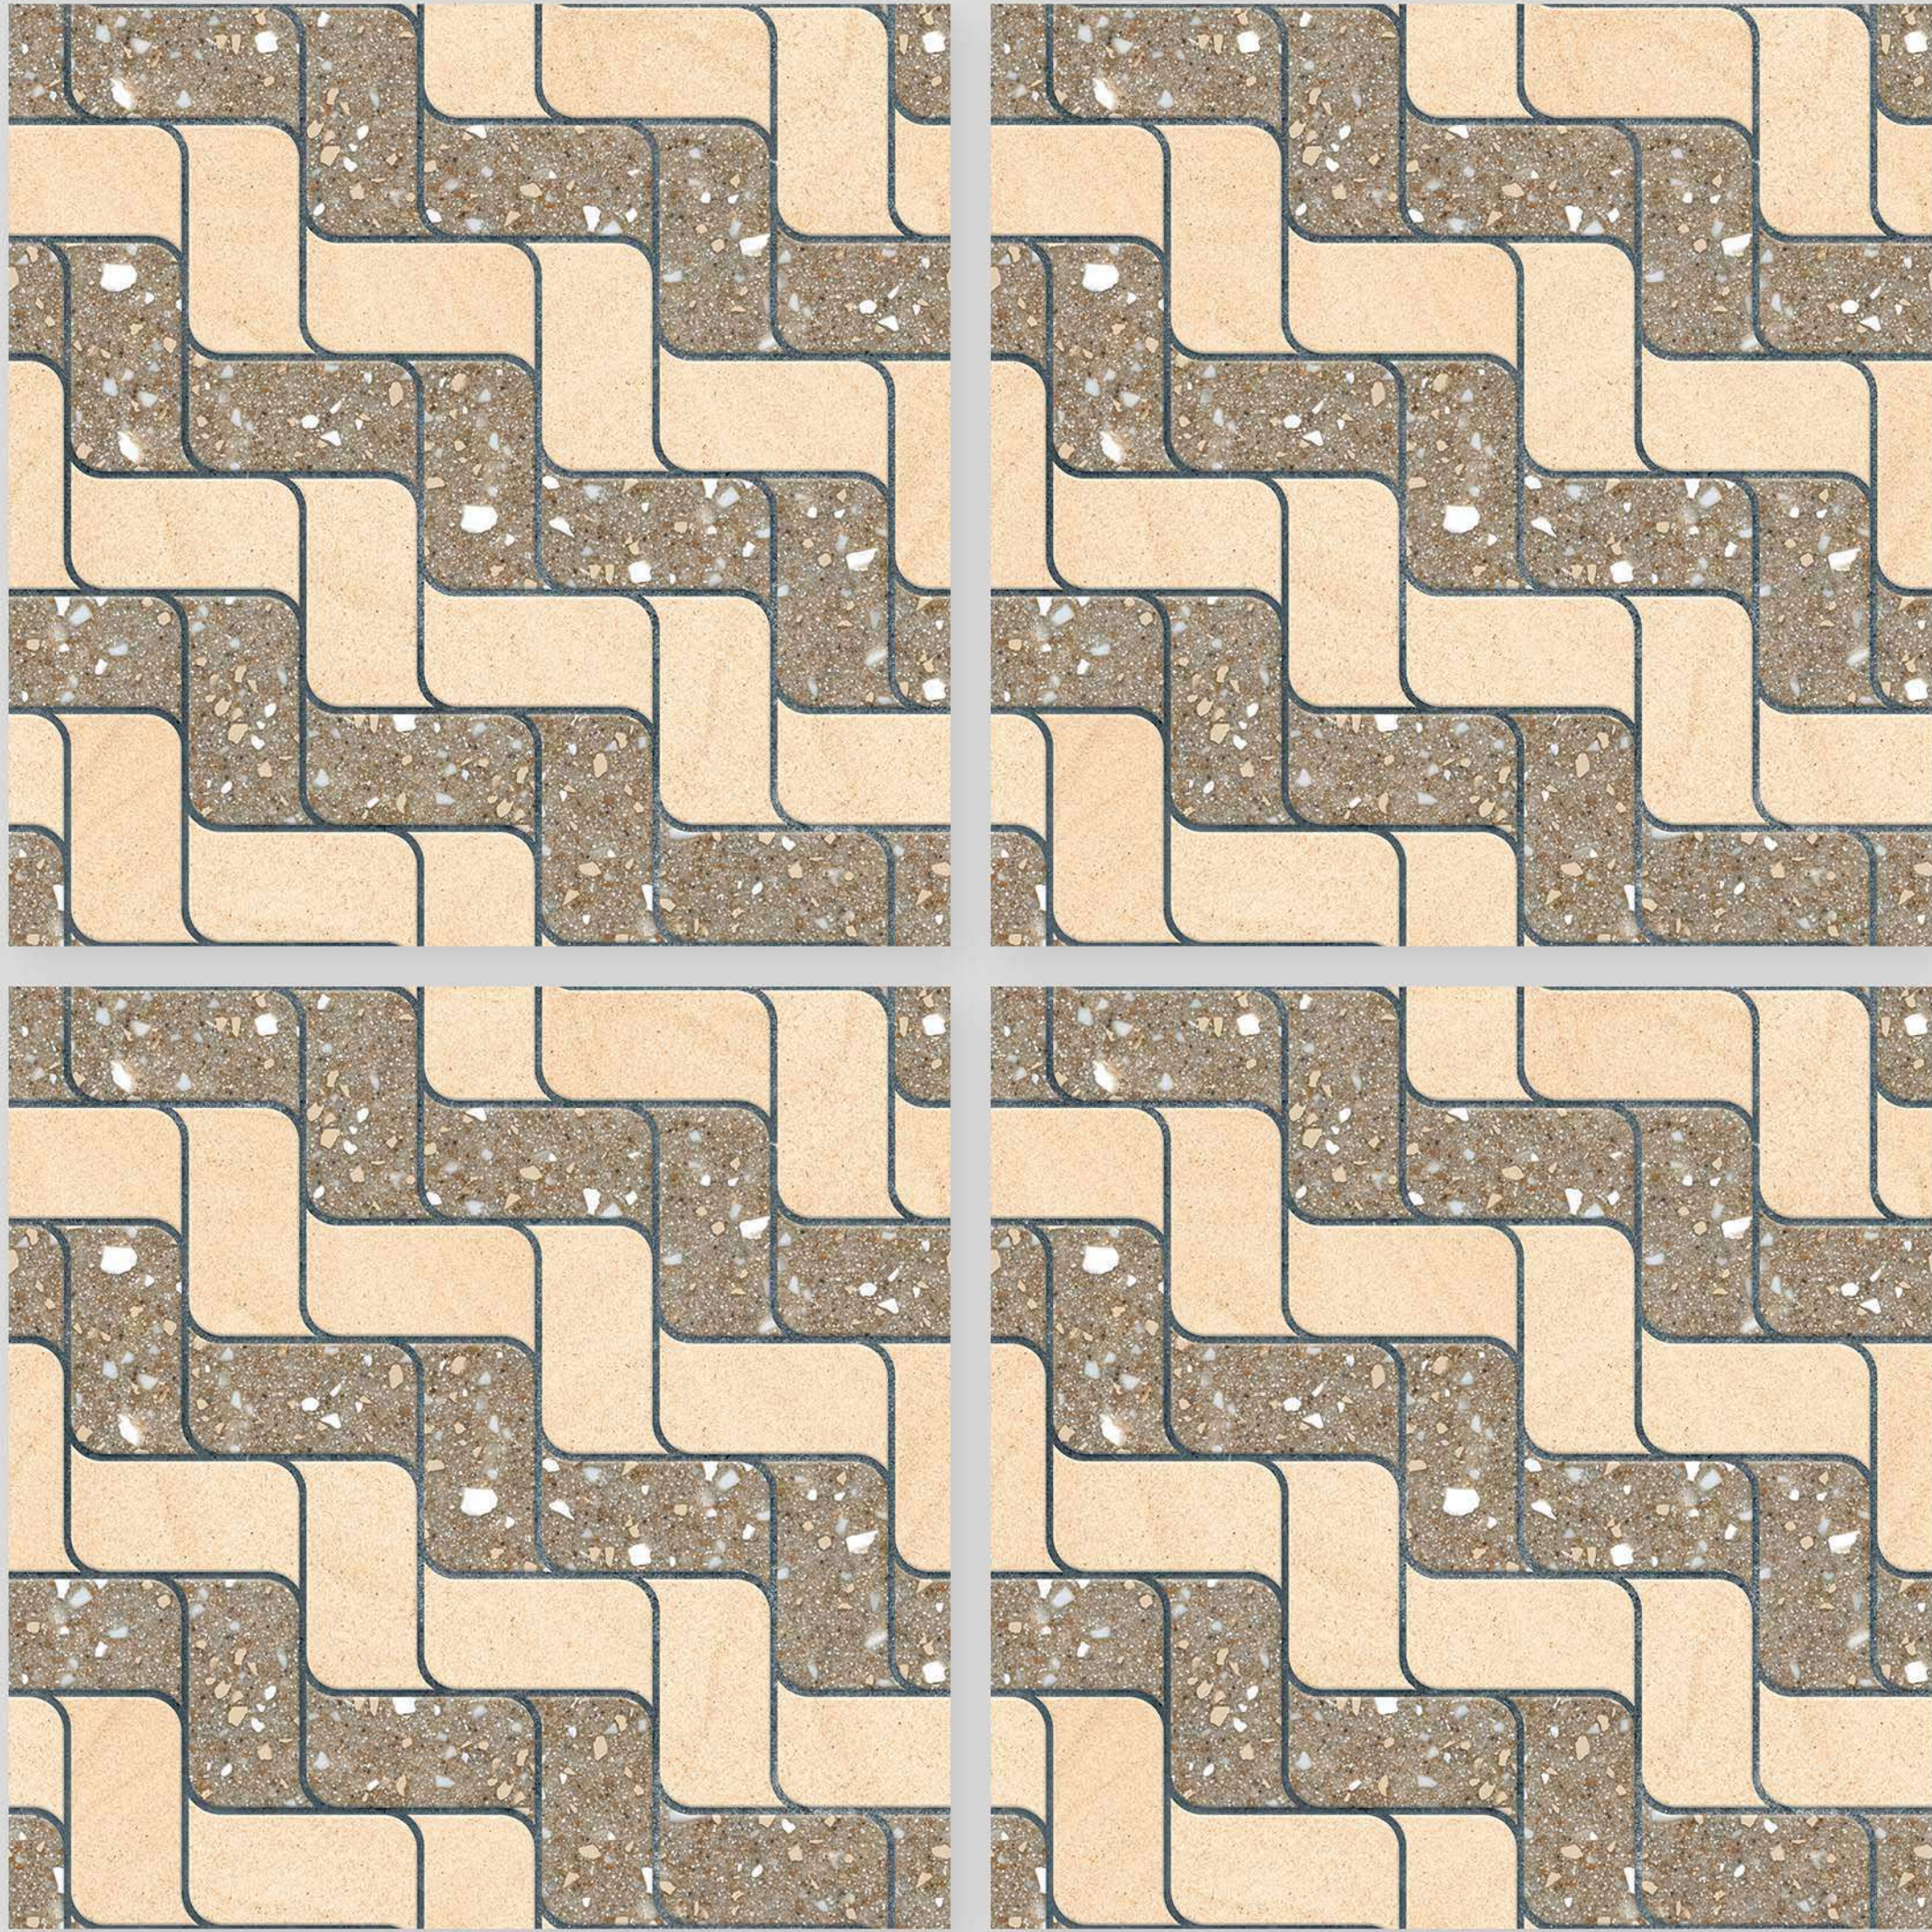

MATRIX 05

Applicable On
Wall & Floor

HD
Clarity

Random
Design

Zero
Maintenance

Eco
Friendly

Size
500x
500mm

Series
MATRIX