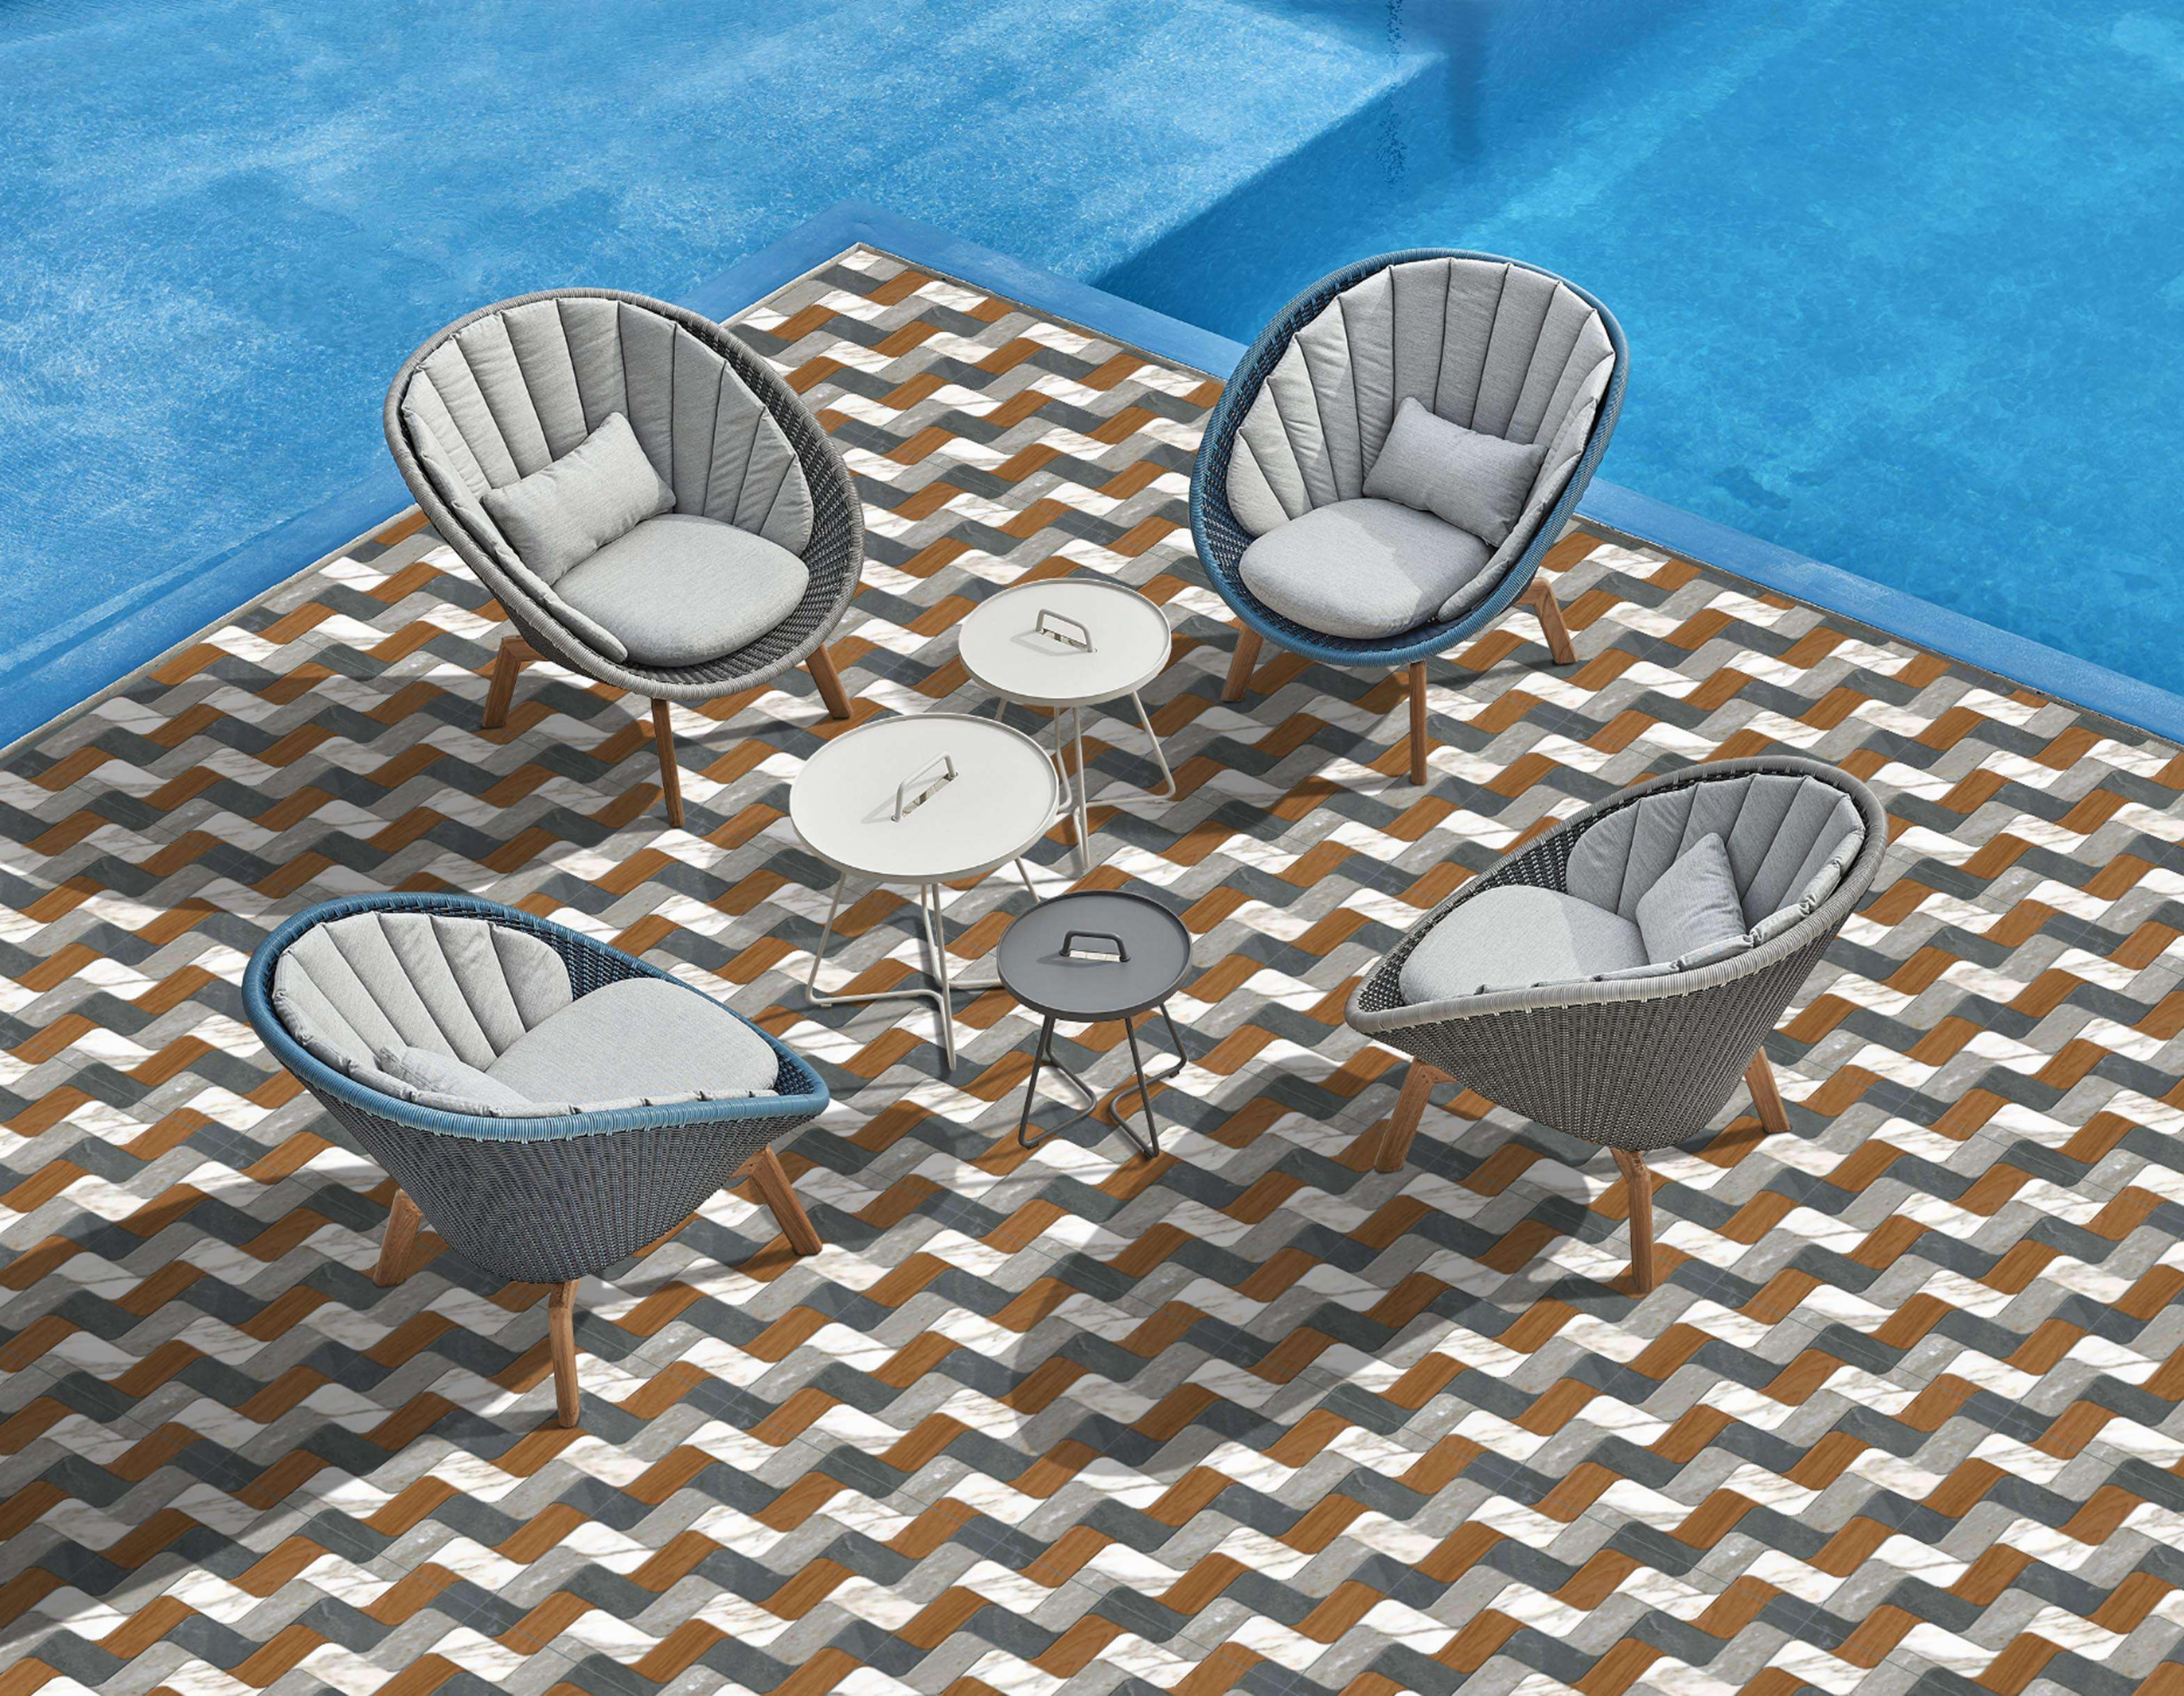

MATRIX 04

Applicable On
Wall & Floor

HD
Clarity

Random
Design

Zero
Maintenance

Eco
Friendly

Size
500x
500mm

Series
MATRIX