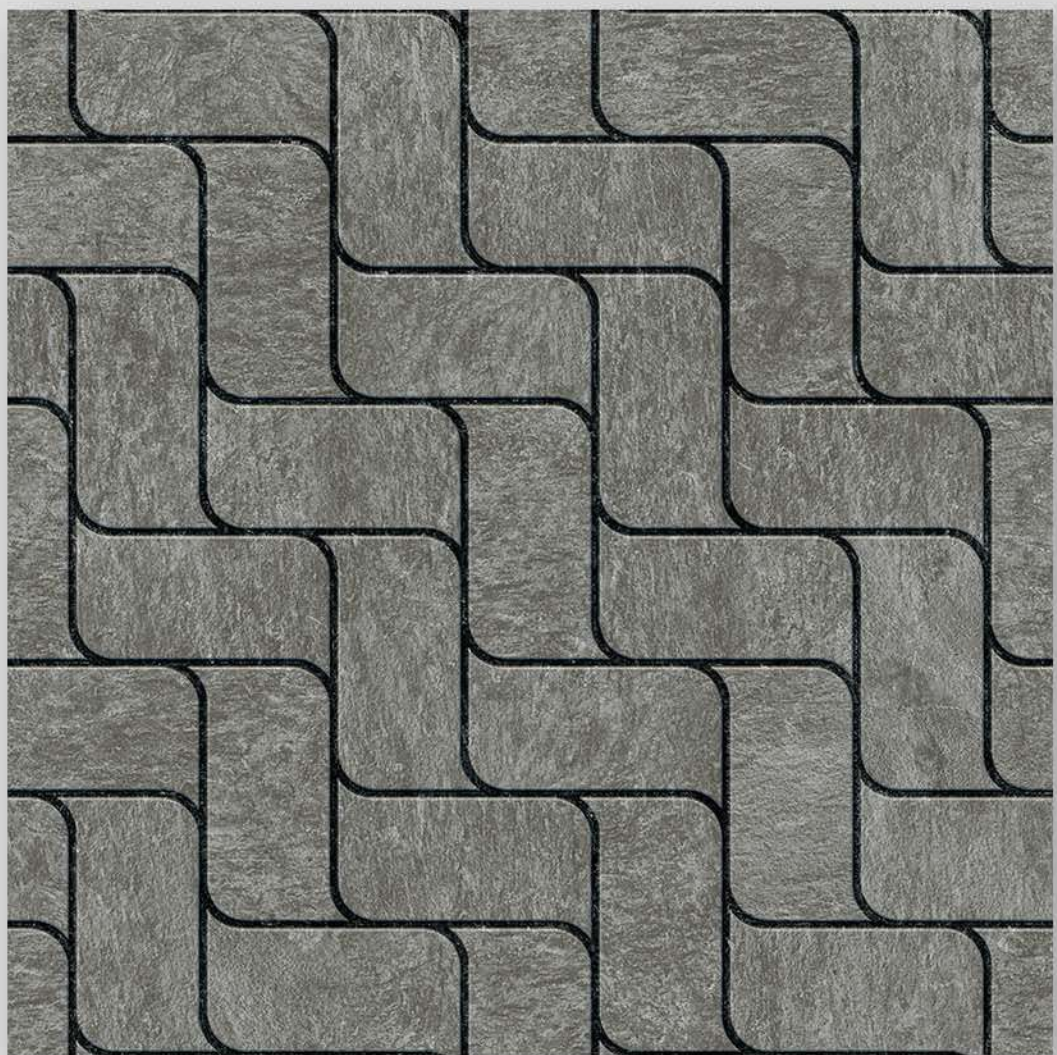

MATRIX 10-DK