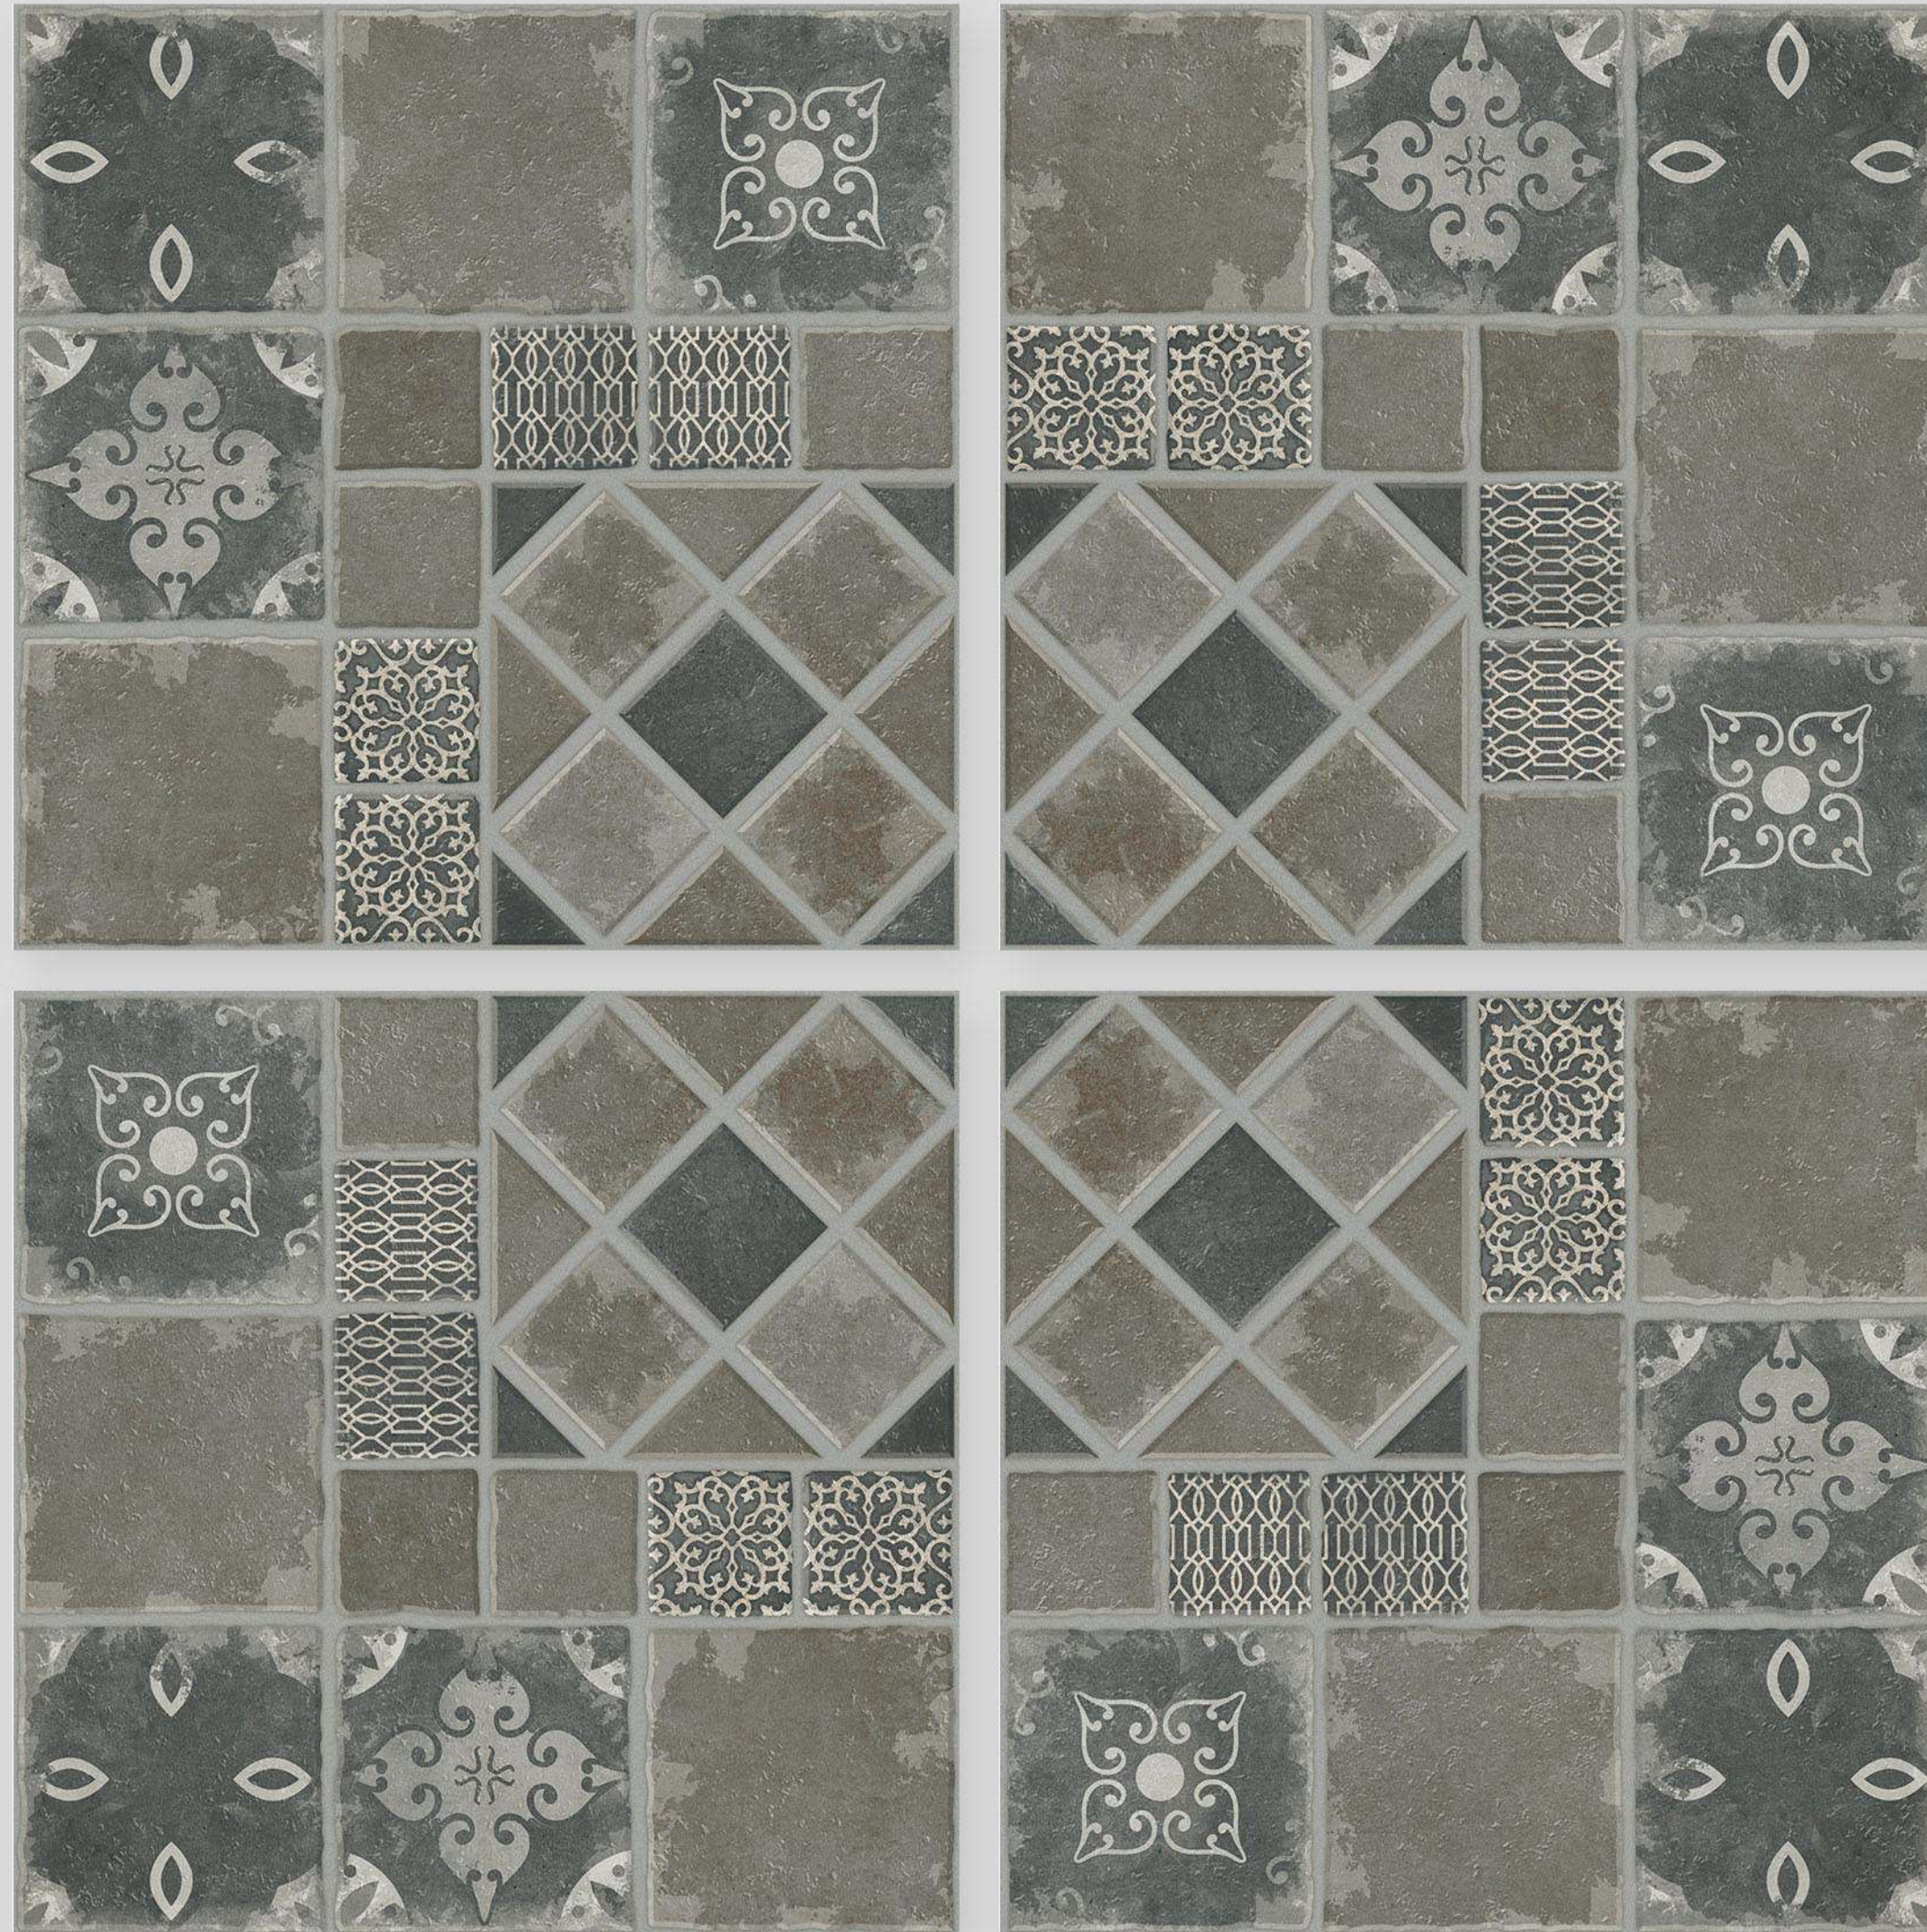

MAGIC 02

Applicable On
Wall & Floor

HD
Clarity

Random
Design

Zero
Maintenance

Eco
Friendly

Size
500x
500mm

Series
MAGIC