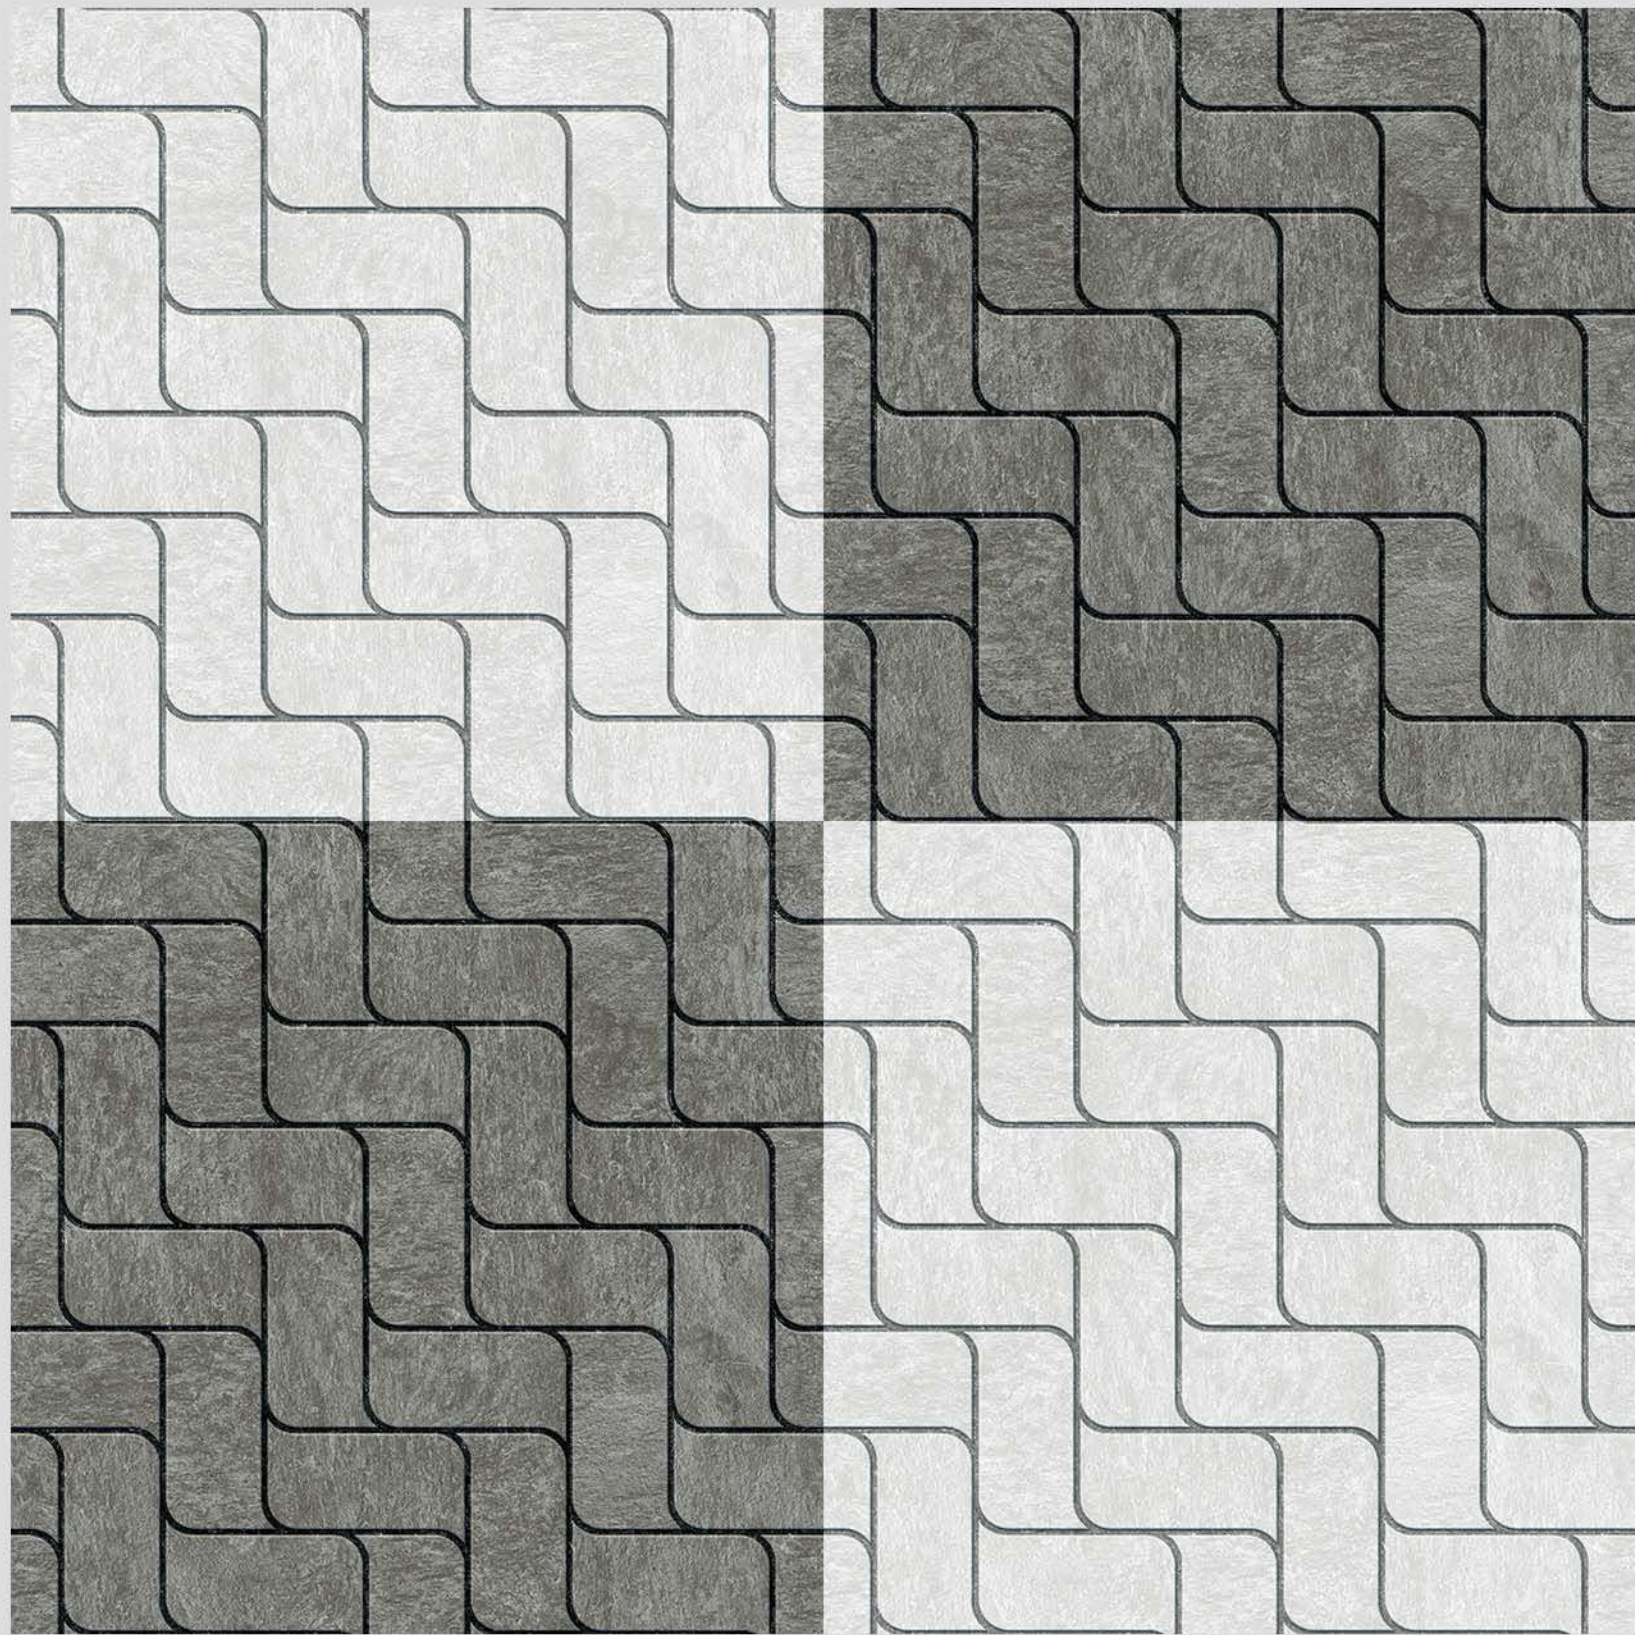

Applicable On
Wall & Floor

HD
Clarity

Random
Design

Zero
Maintenance

Eco
Friendly

Size
500x
500mm