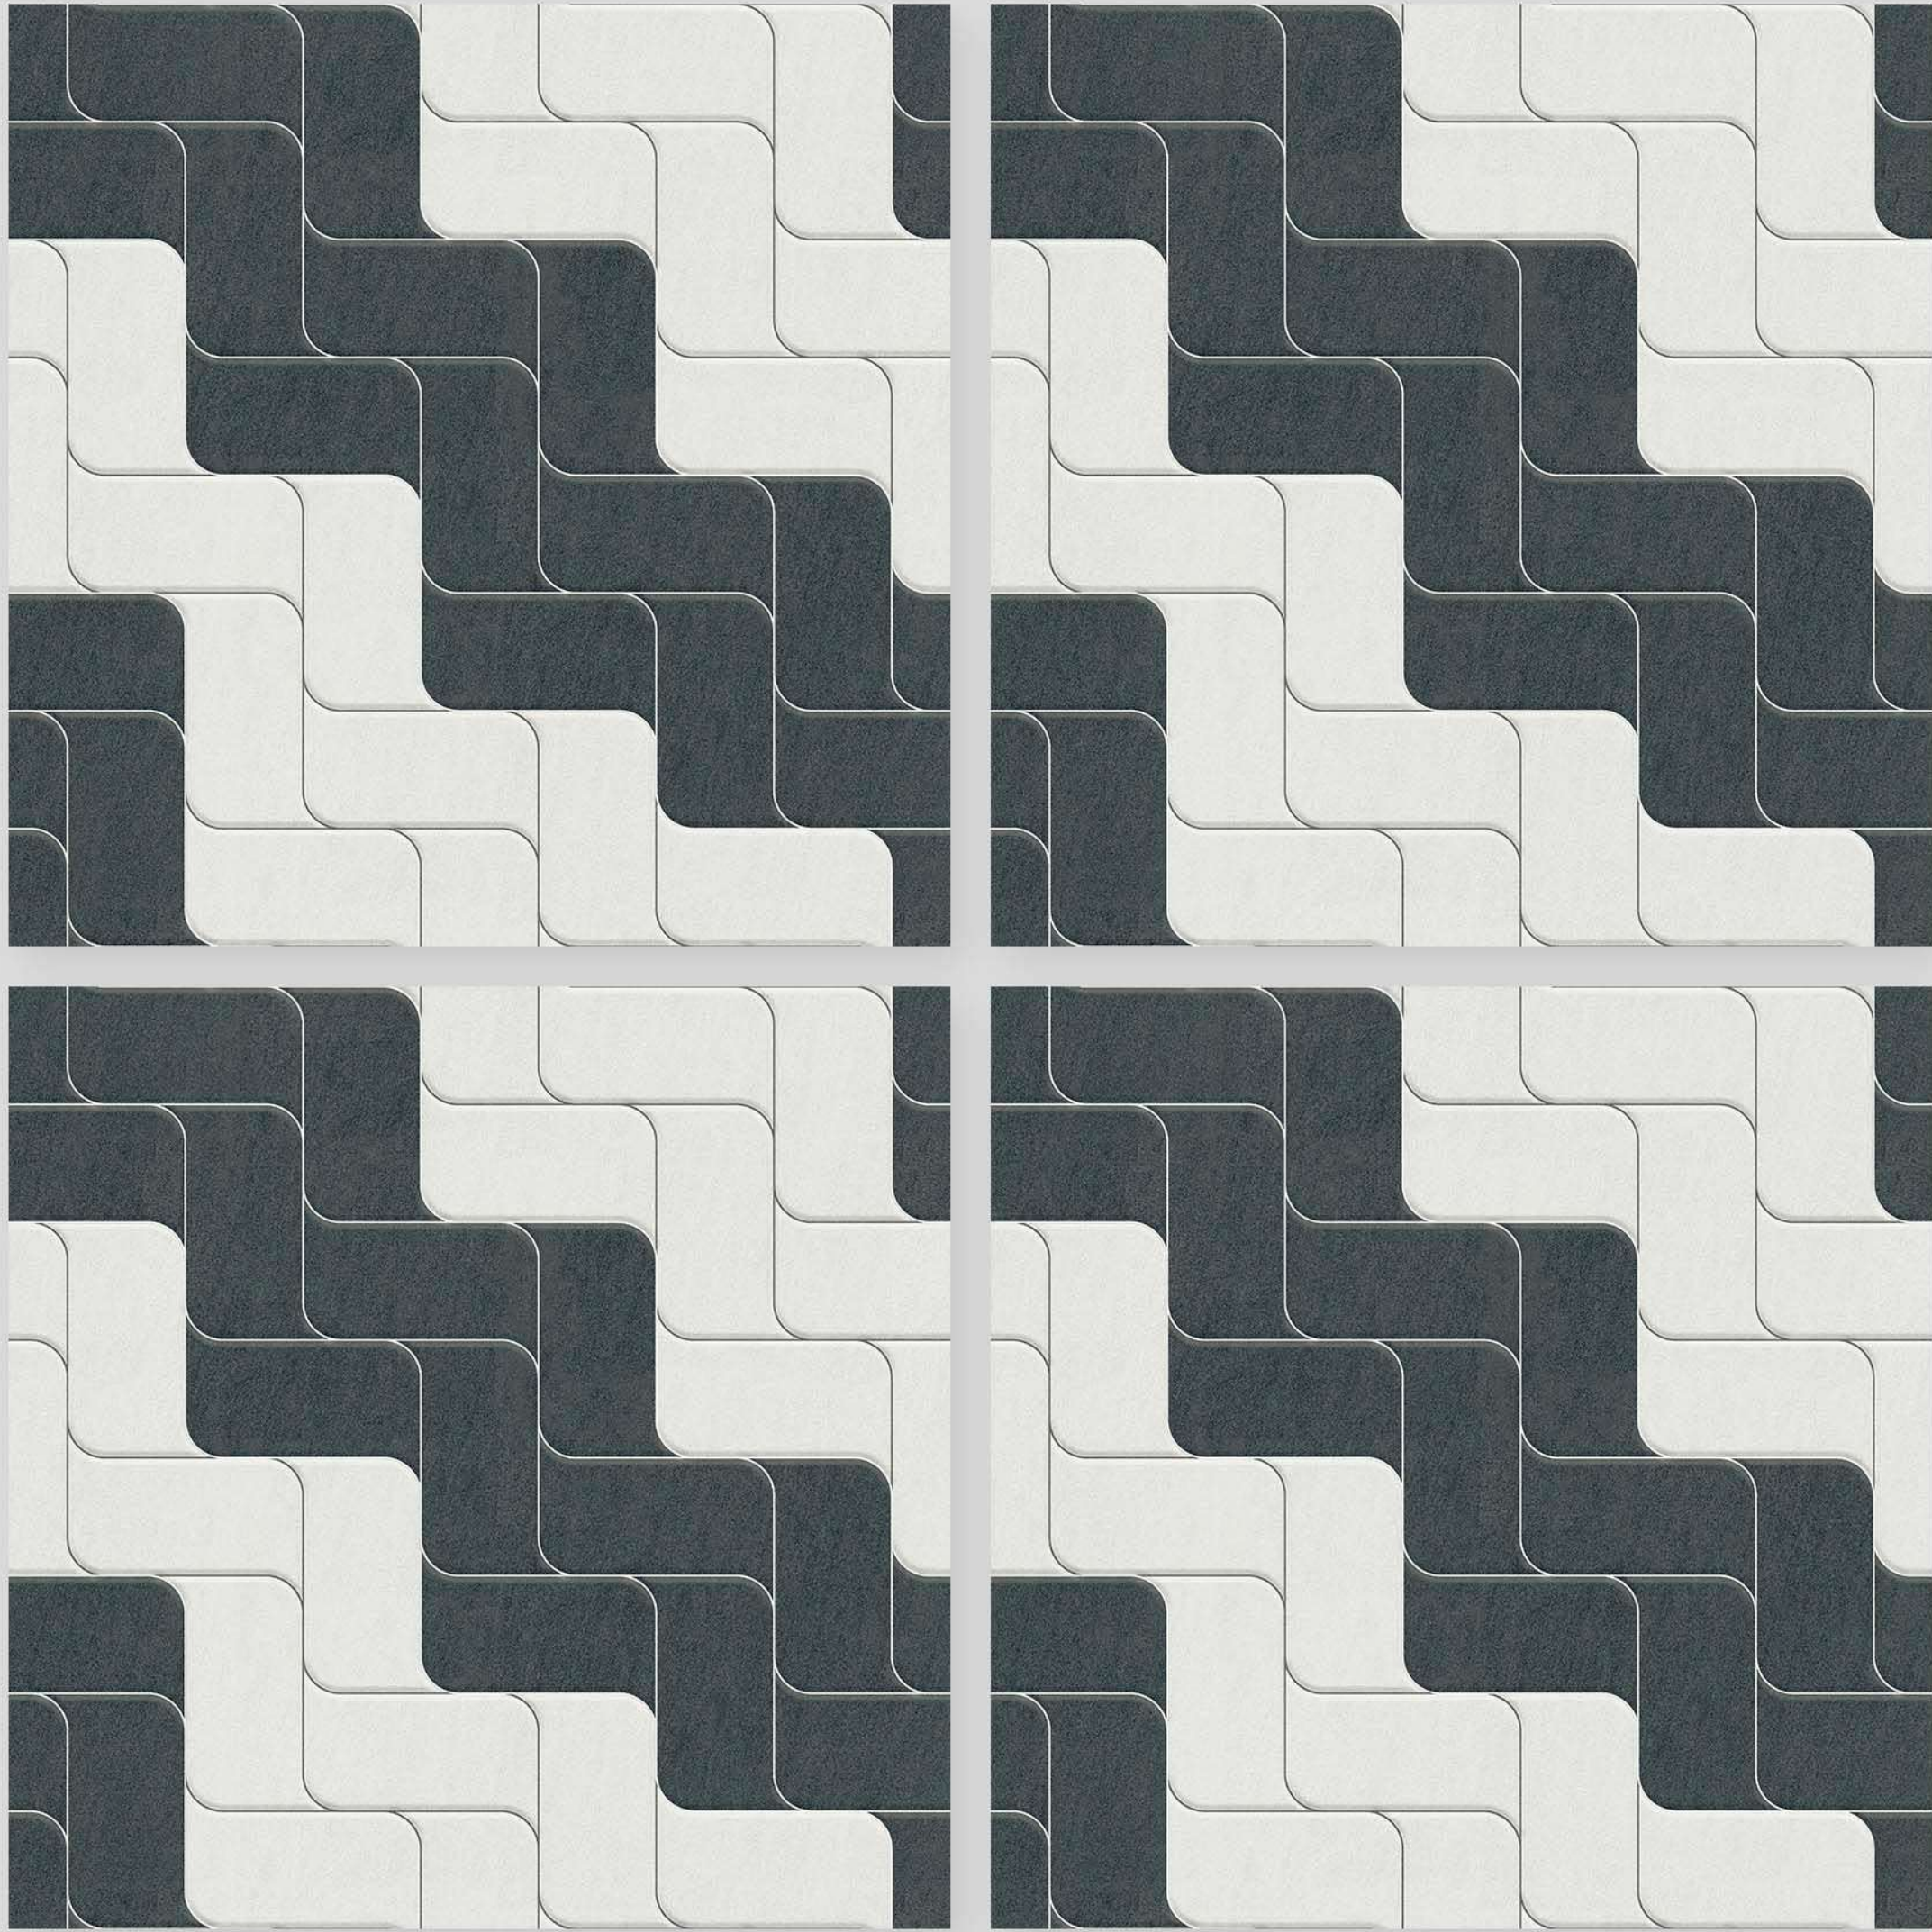

MATRIX-PUNCH

Applicable On
Wall & Floor

HD
Clarity

Random
Design

Zero
Maintenance

Eco
Friendly

Size
500x
500mm

Series
MATRIX