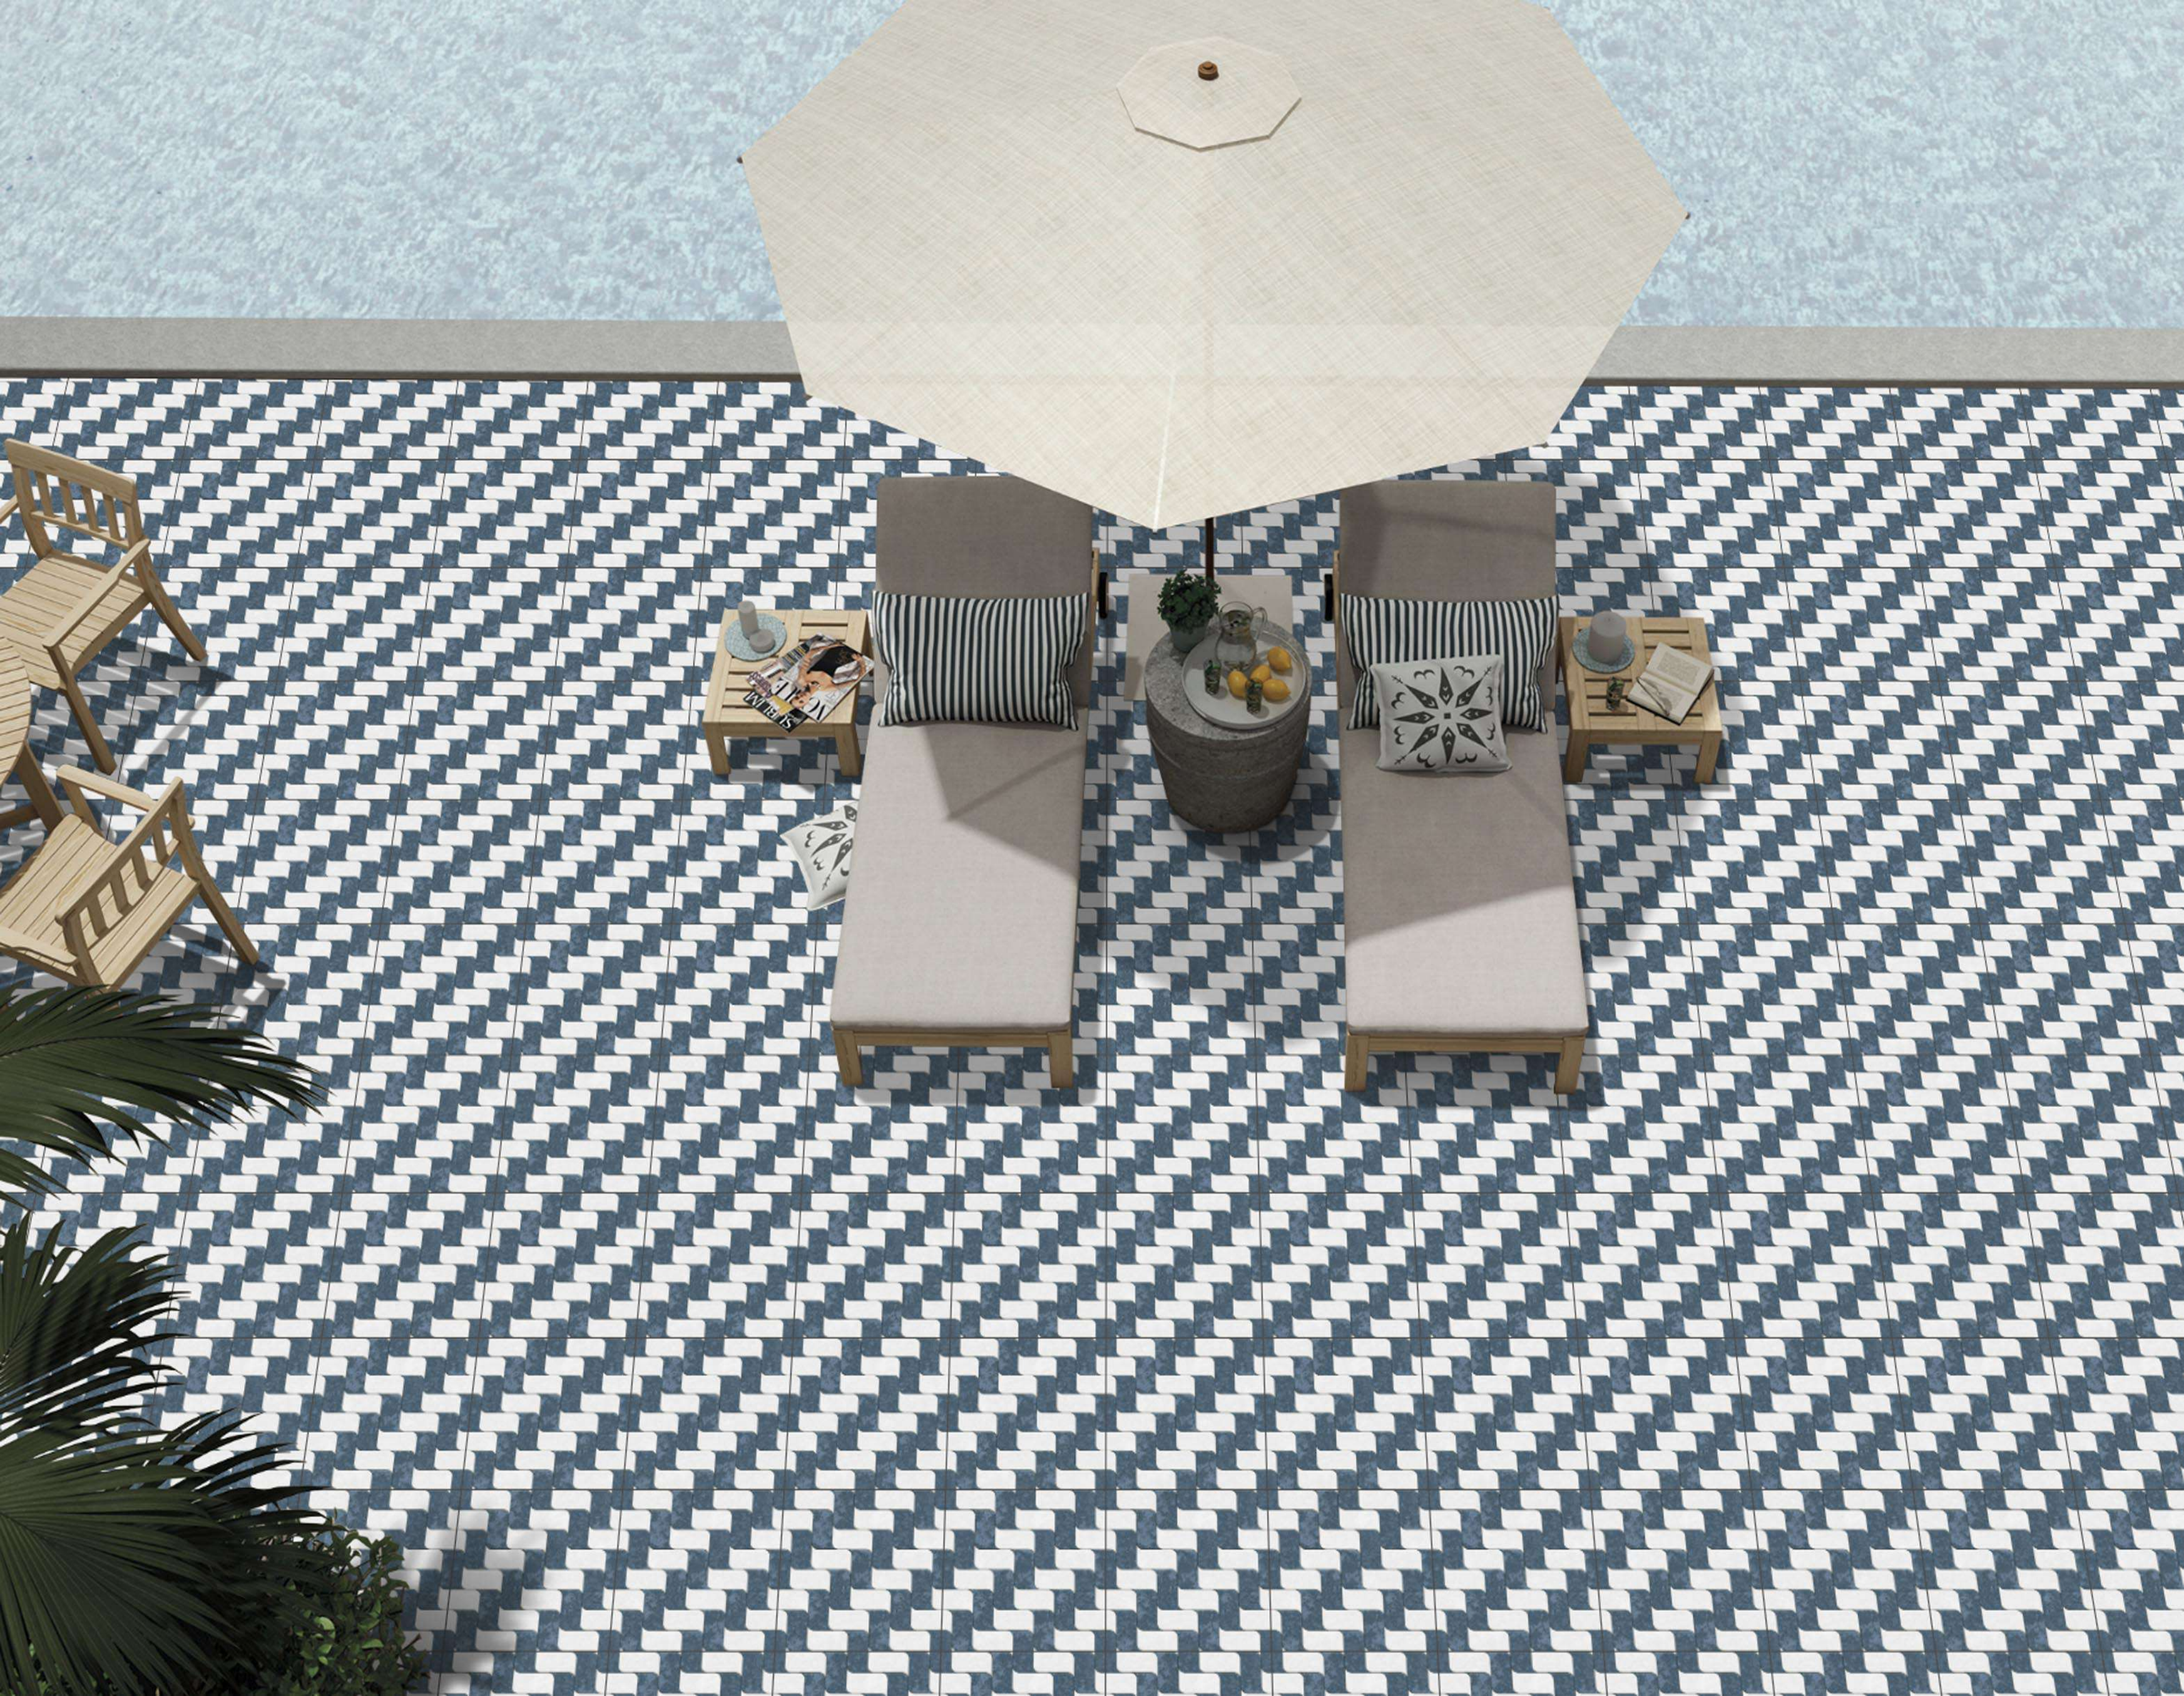

MATRIX 05

Applicable On
Wall & Floor

HD
Clarity

Random
Design

Zero
Maintenance

Eco
Friendly

Size
500x
500mm

Series
MATRIX