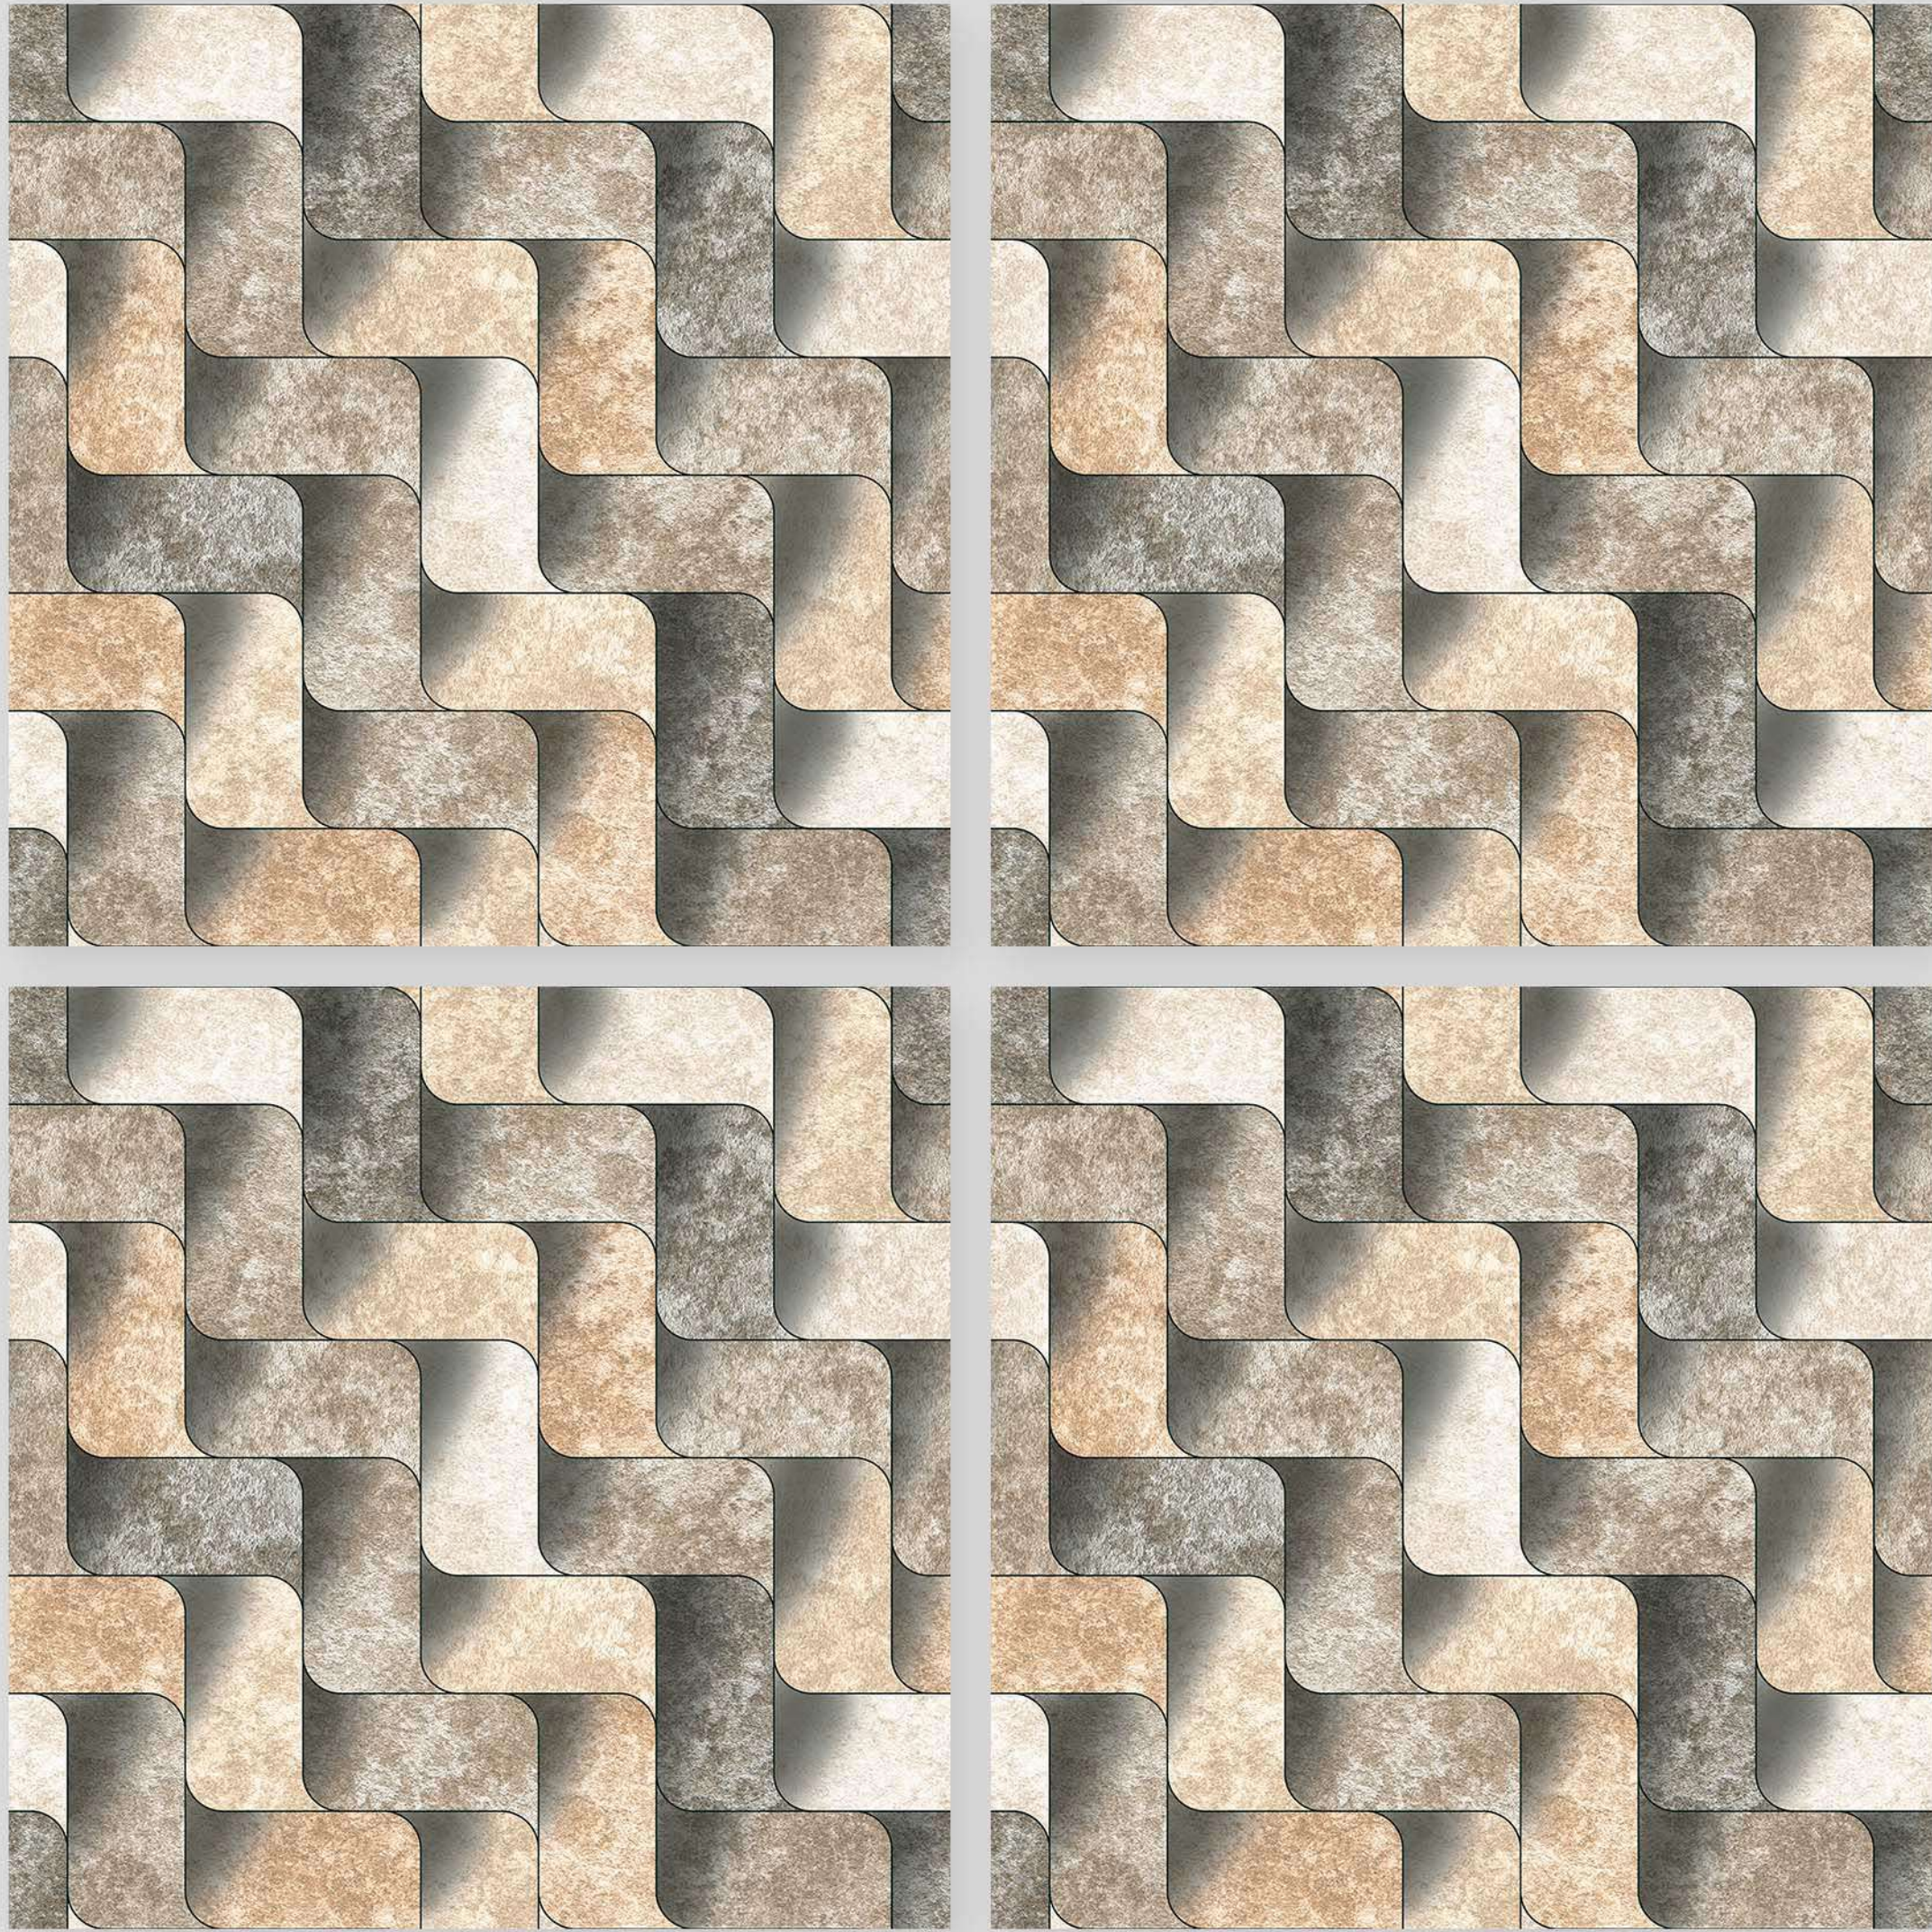

MATRIX 06

Applicable On
Wall & Floor

HD
Clarity

Random
Design

Zero
Maintenance

Eco
Friendly

Size
500x
500mm

Series
MATRIX