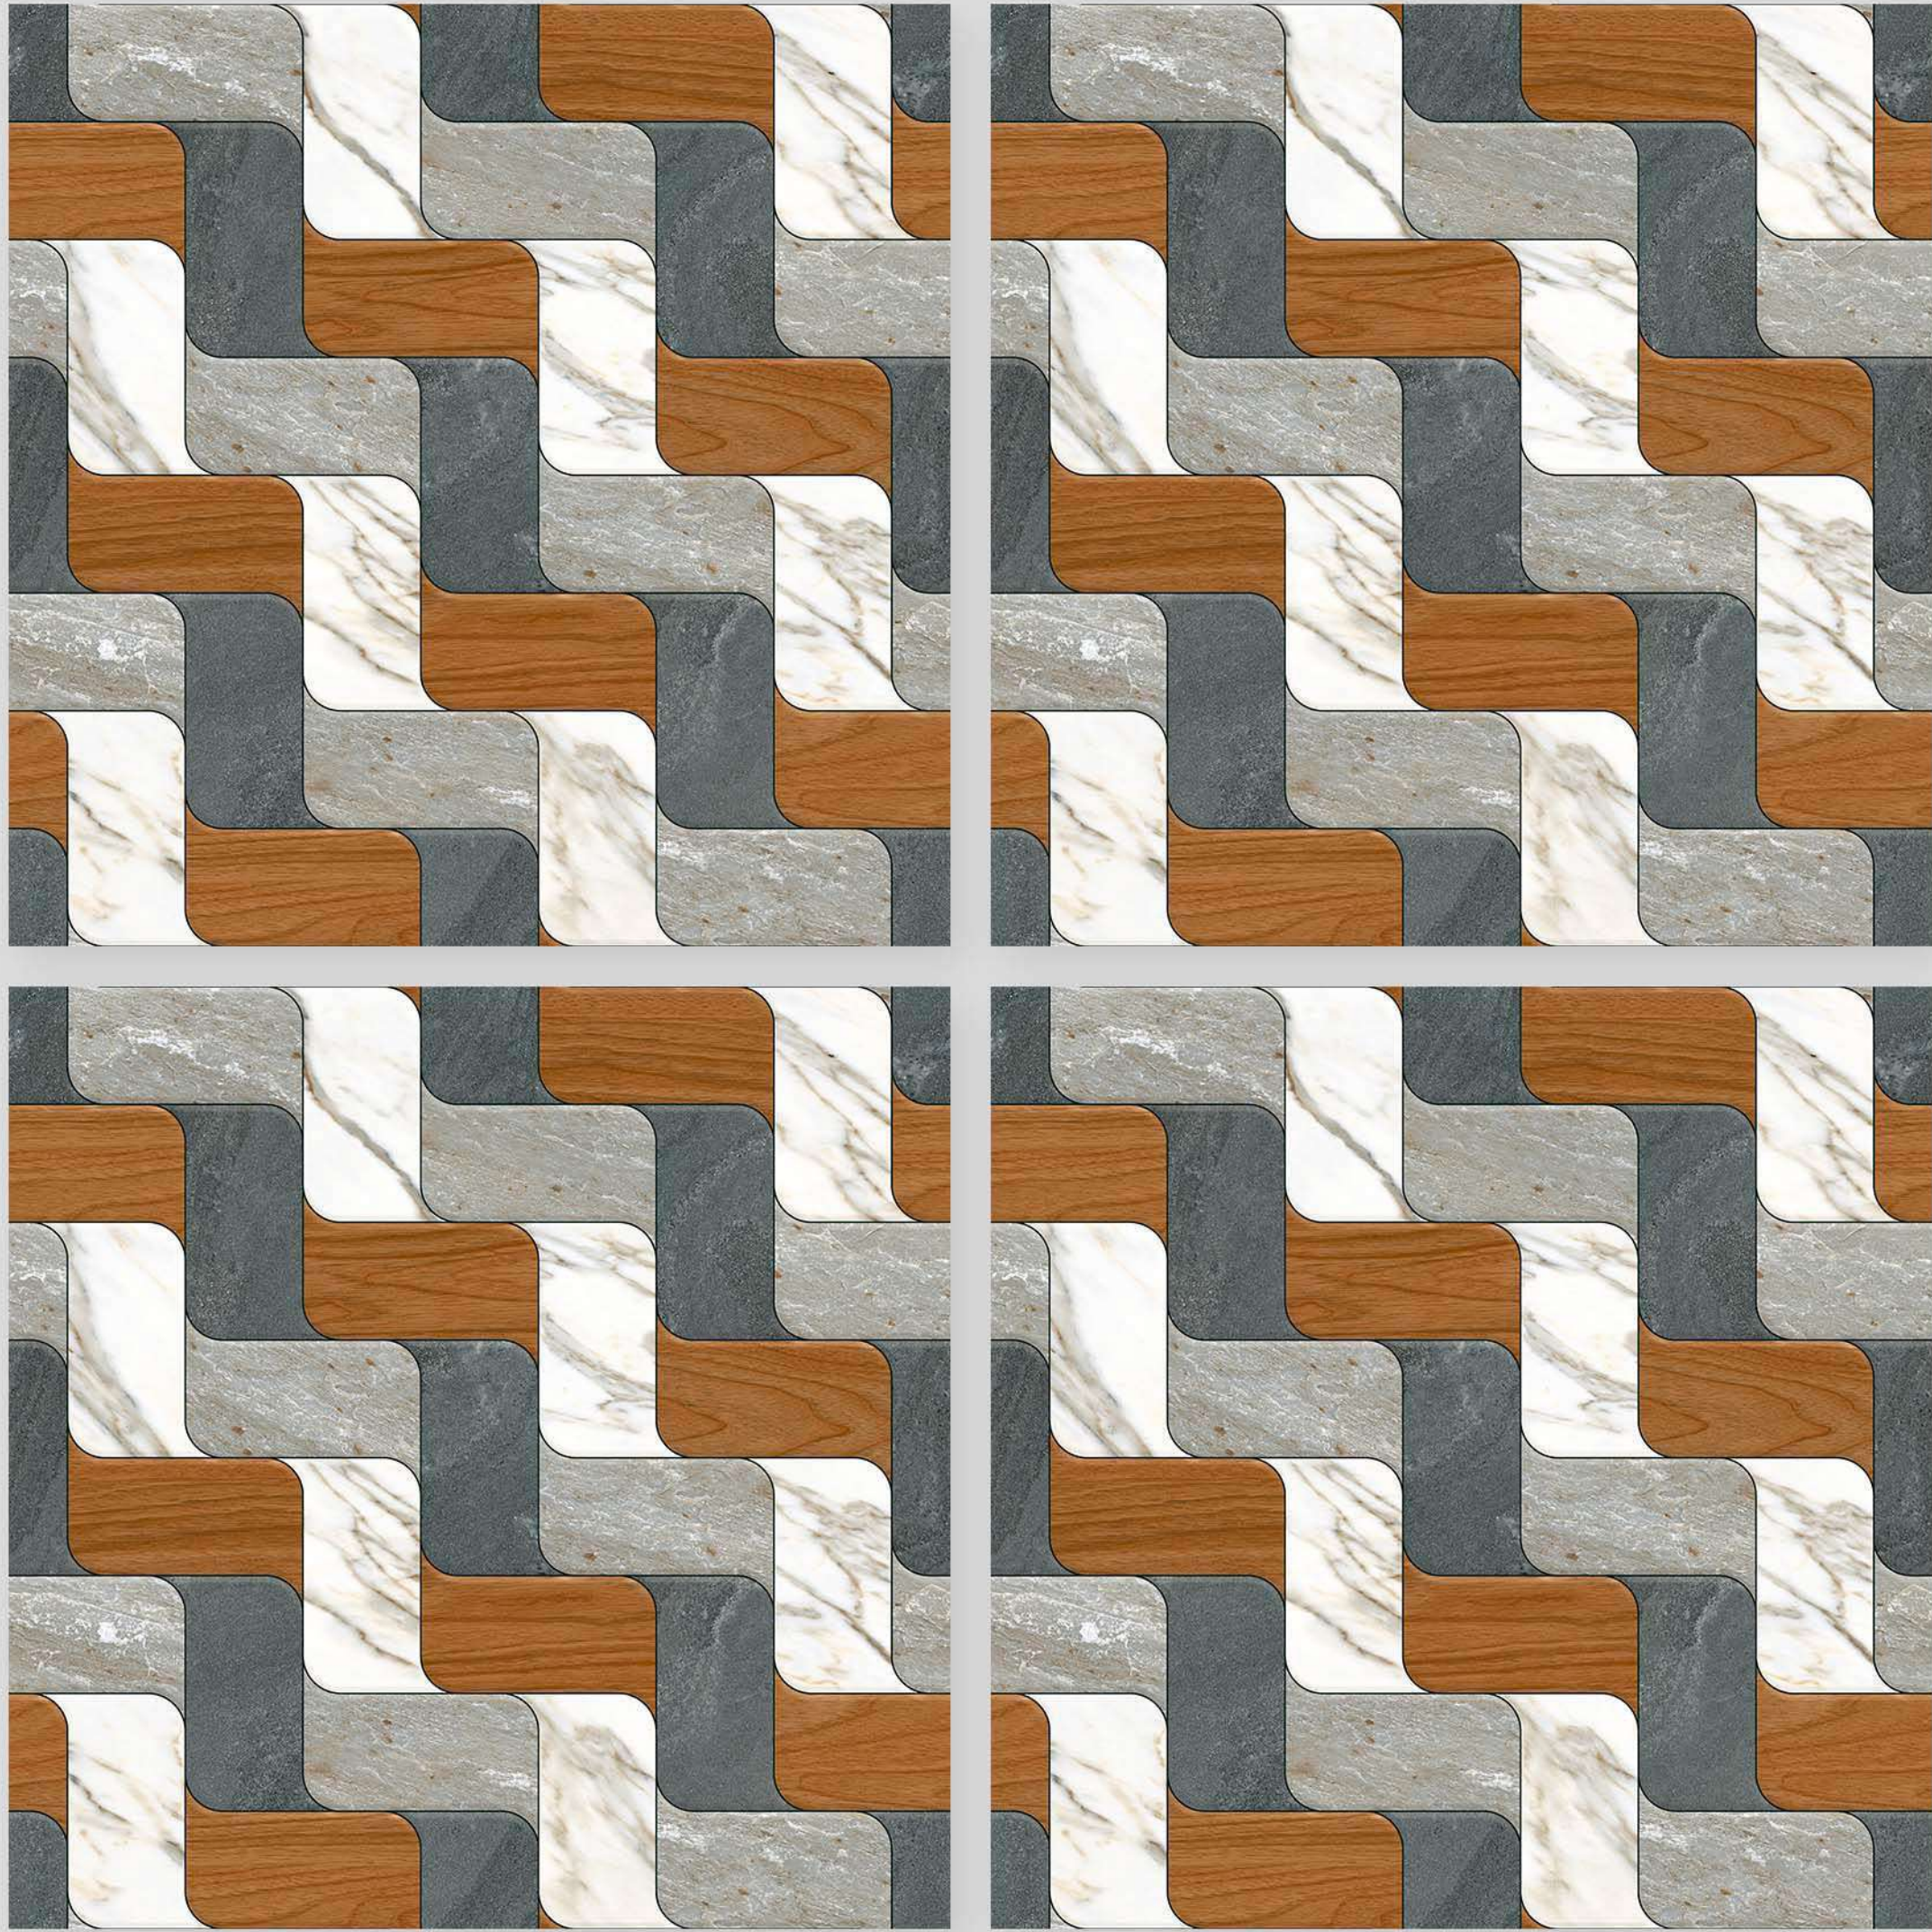

MATRIX 03

Applicable On
Wall & Floor

HD
Clarity

Random
Design

Zero
Maintenance

Eco
Friendly

Size
500x
500mm

Series
MATRIX