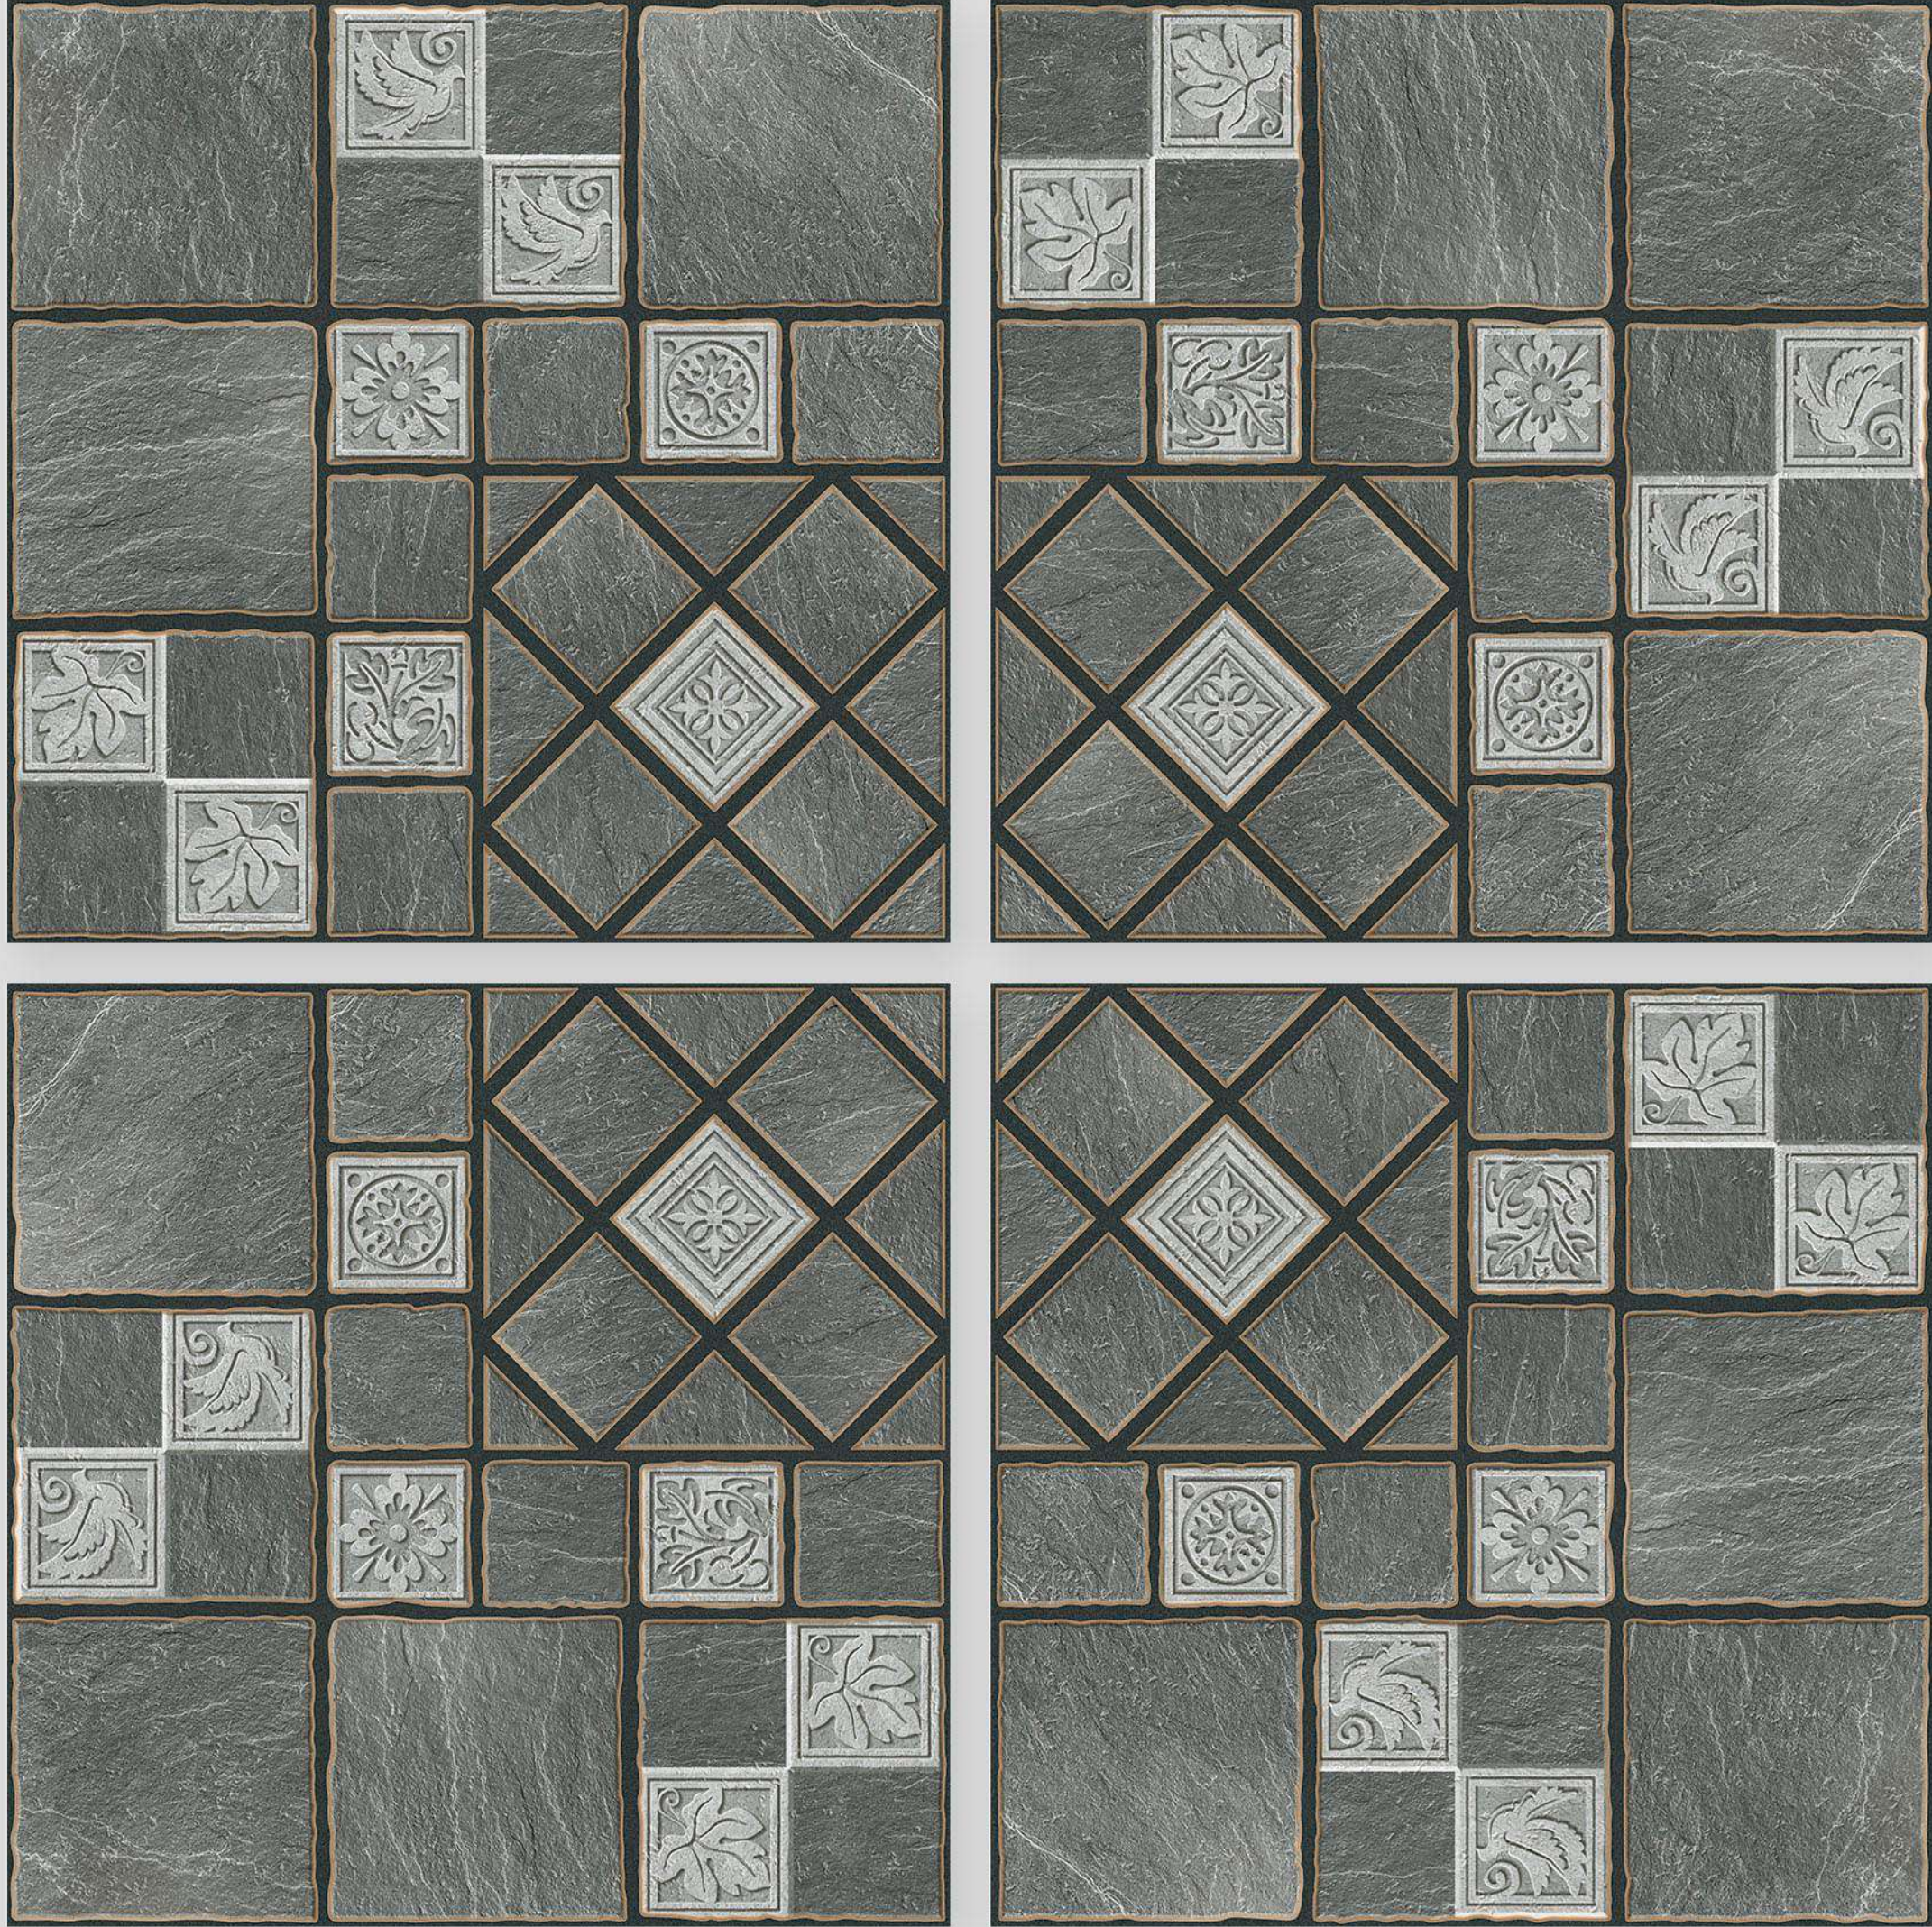

Series
MAGIC

MAGIC 01

Applicable On
Wall & Floor

HD
Clarity

Random
Design

Zero
Maintenance

Eco
Friendly

Size
500x
500mm