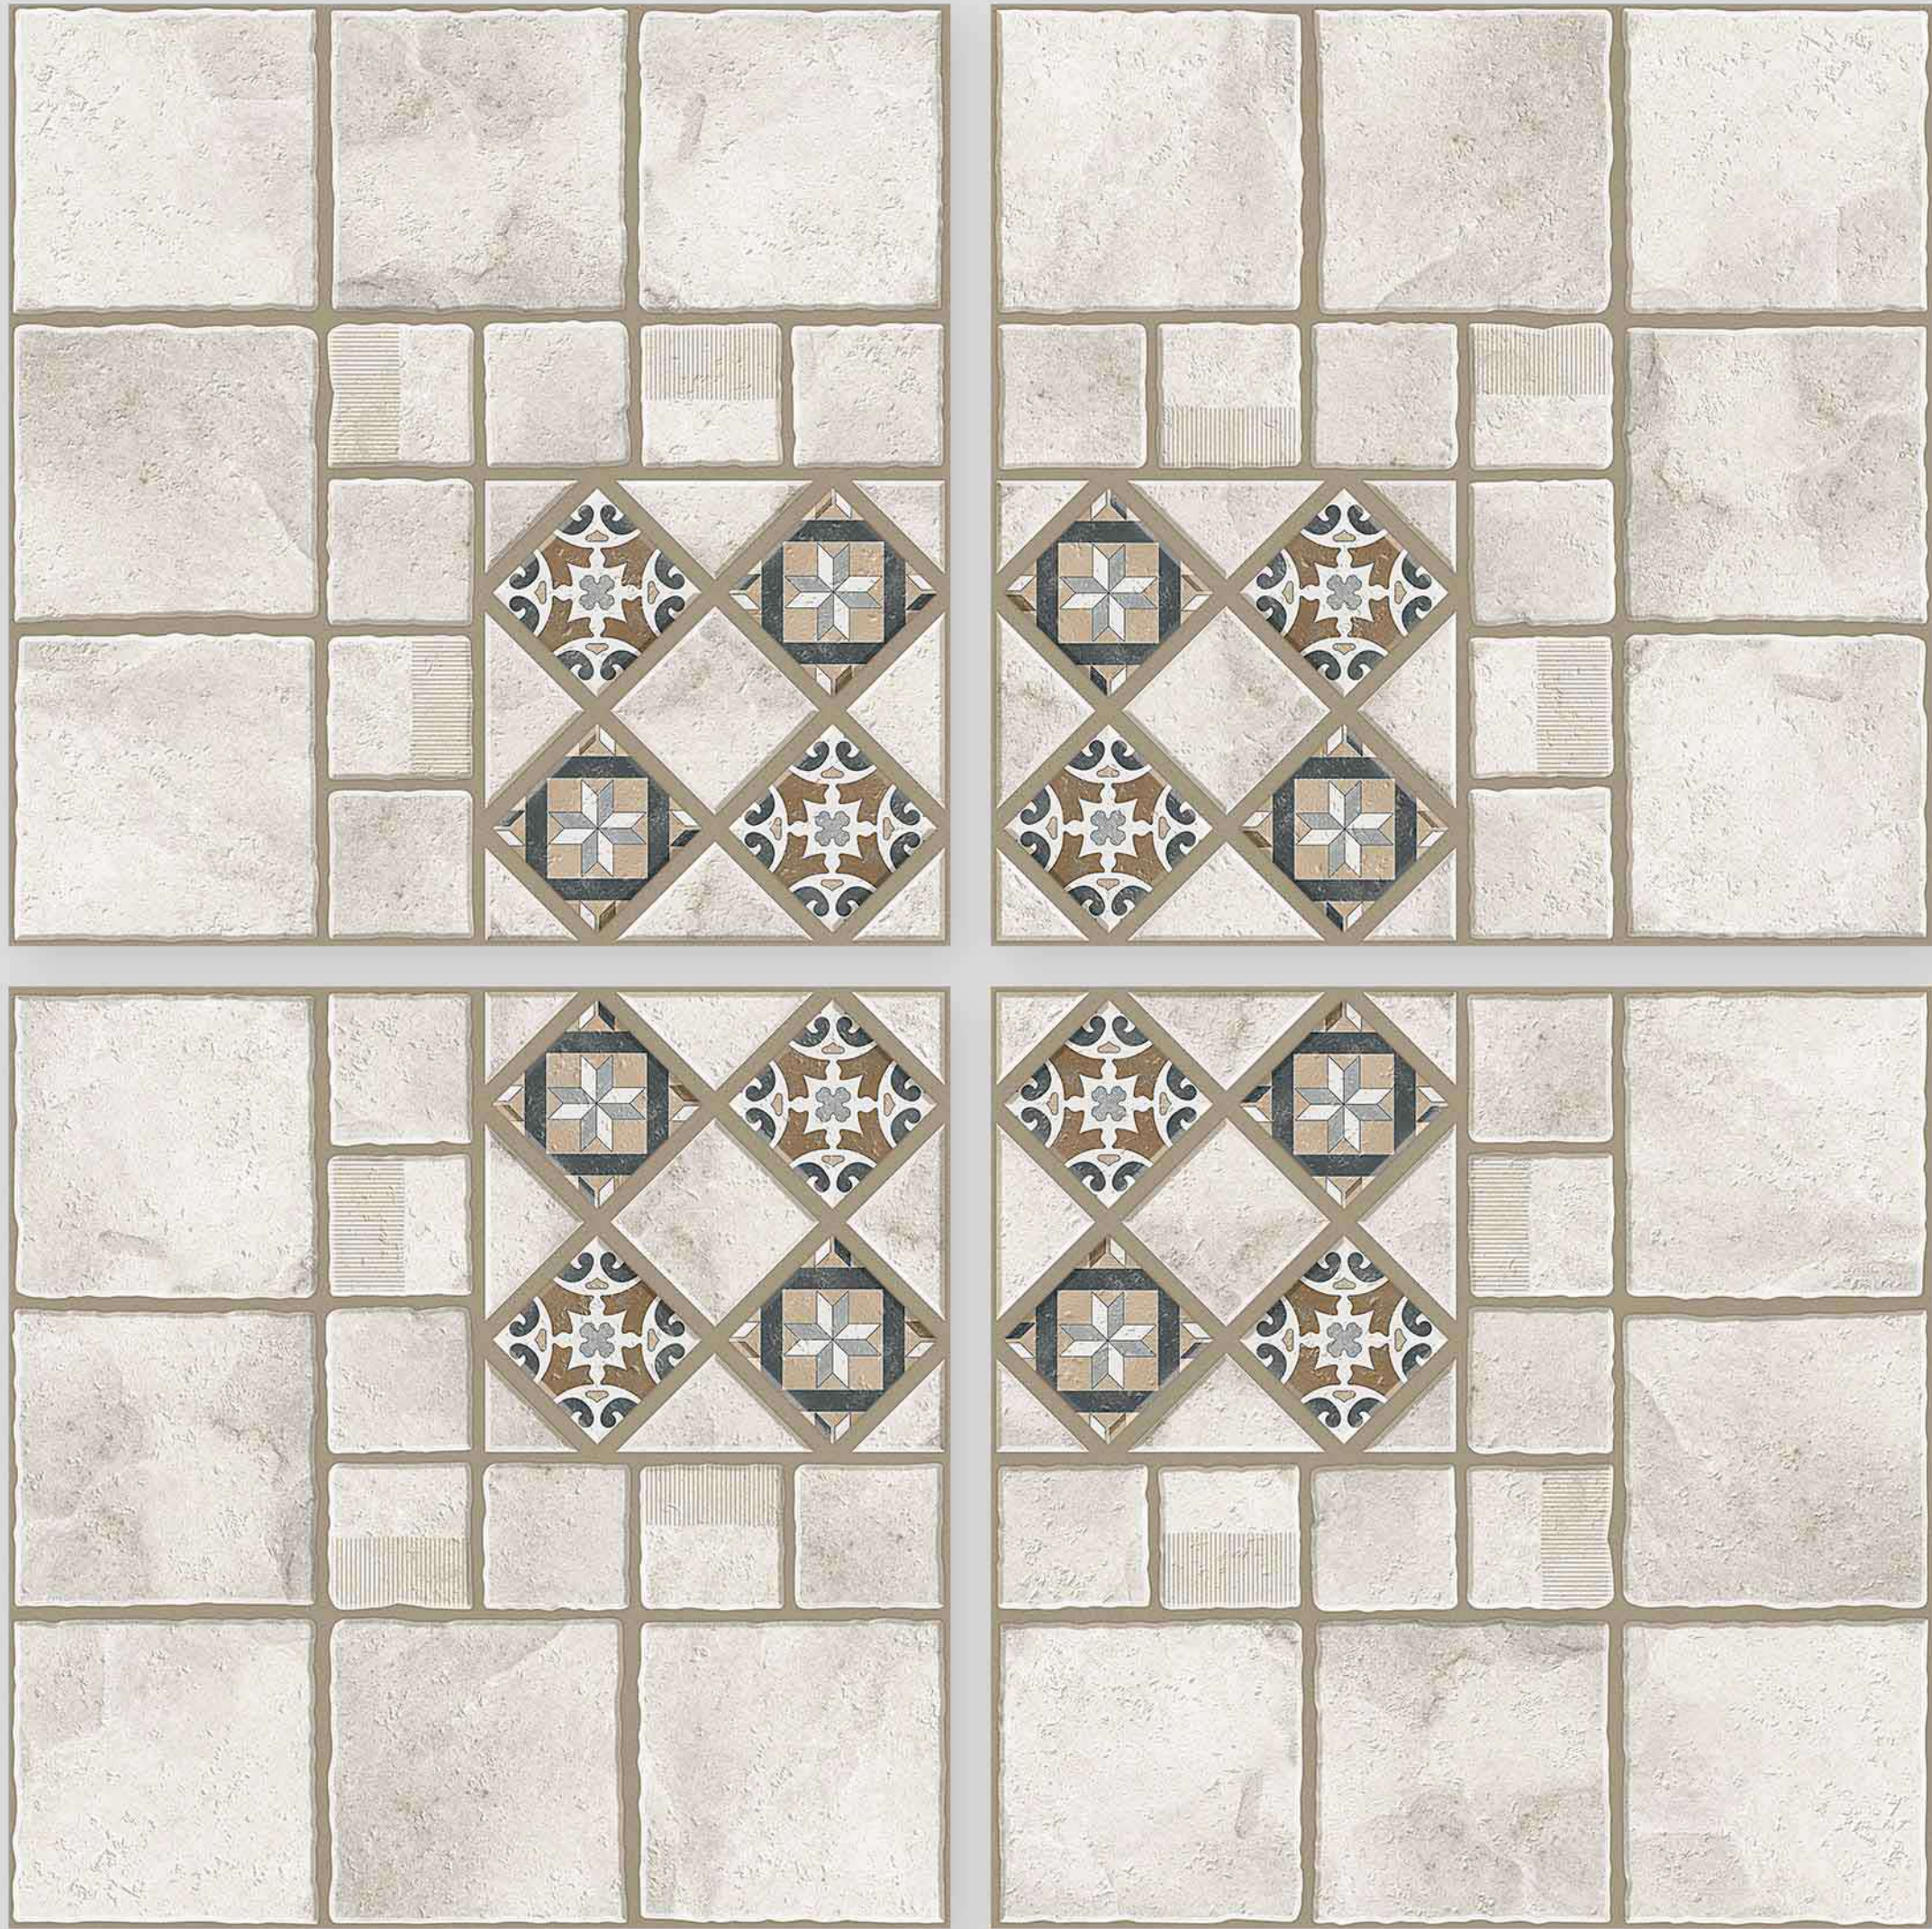

Series
MAGIC

MAGIC 01

Applicable On
Wall & Floor

HD
Clarity

Random
Design

Zero
Maintenance

Eco
Friendly

Size
500x
500mm