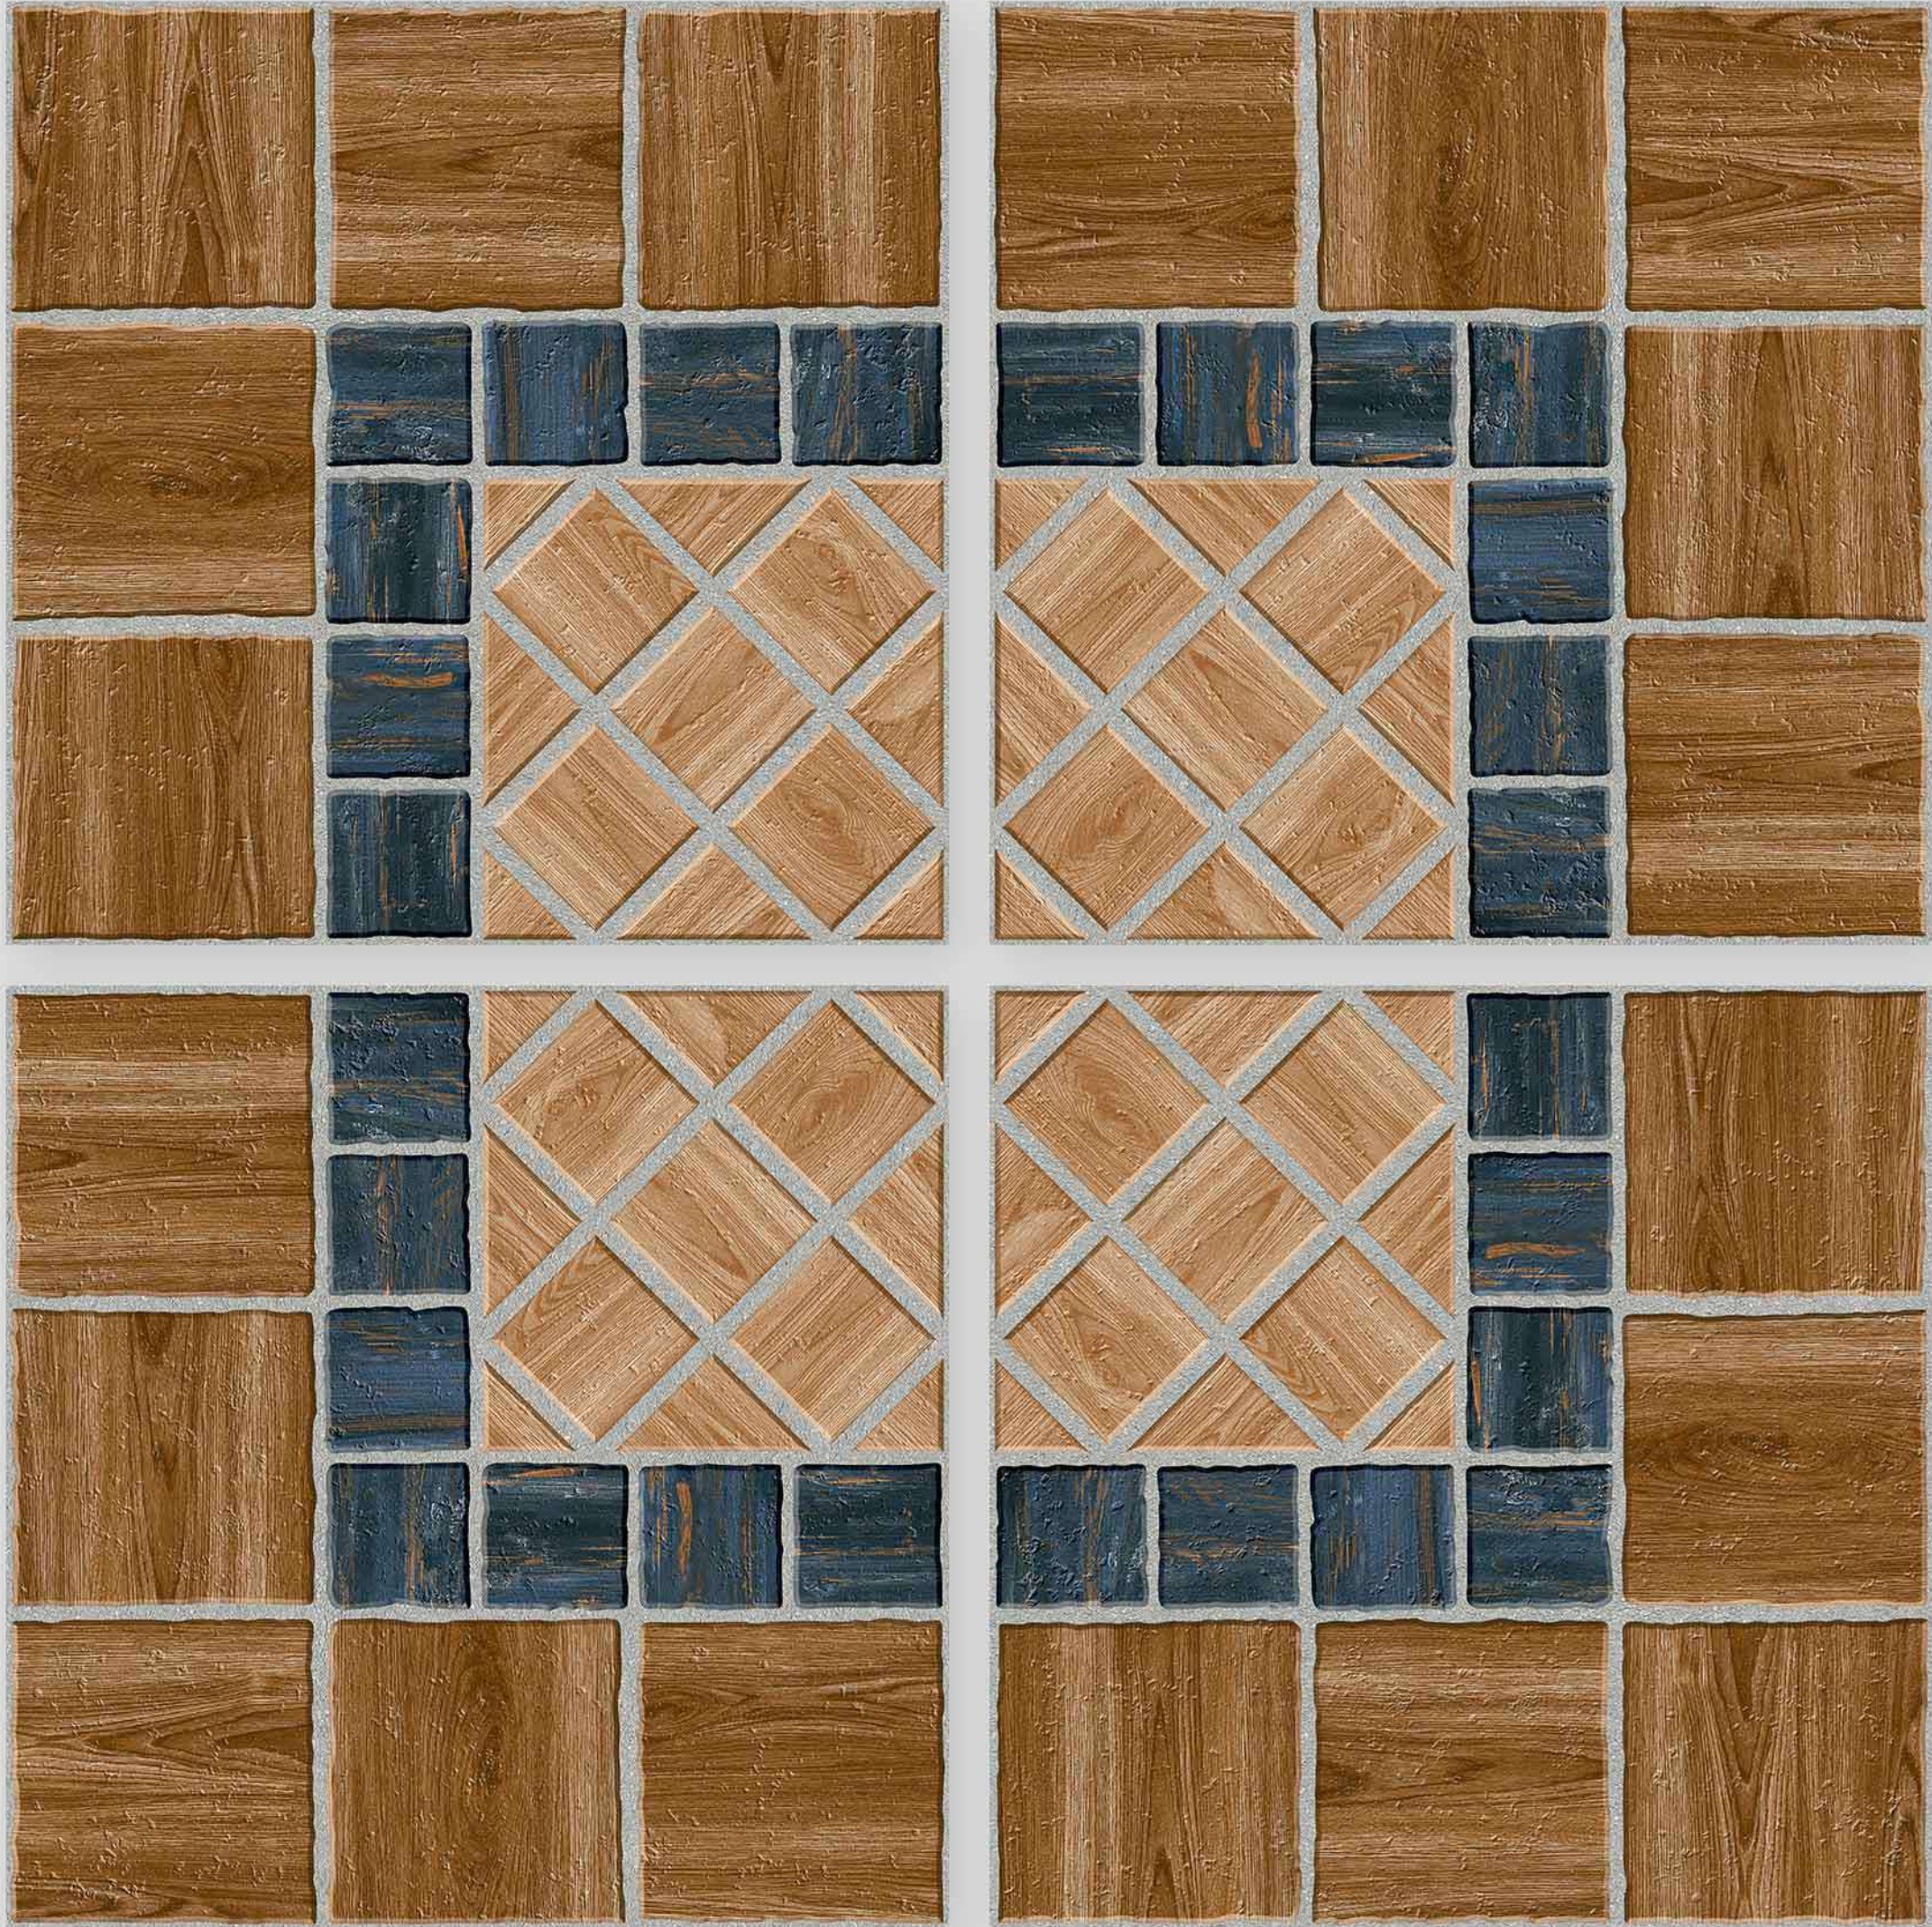

MAGIC 05

Applicable On
Wall & Floor

HD
Clarity

Random
Design

Zero
Maintenance

Eco
Friendly

Size
500x
500mm

Series
MAGIC