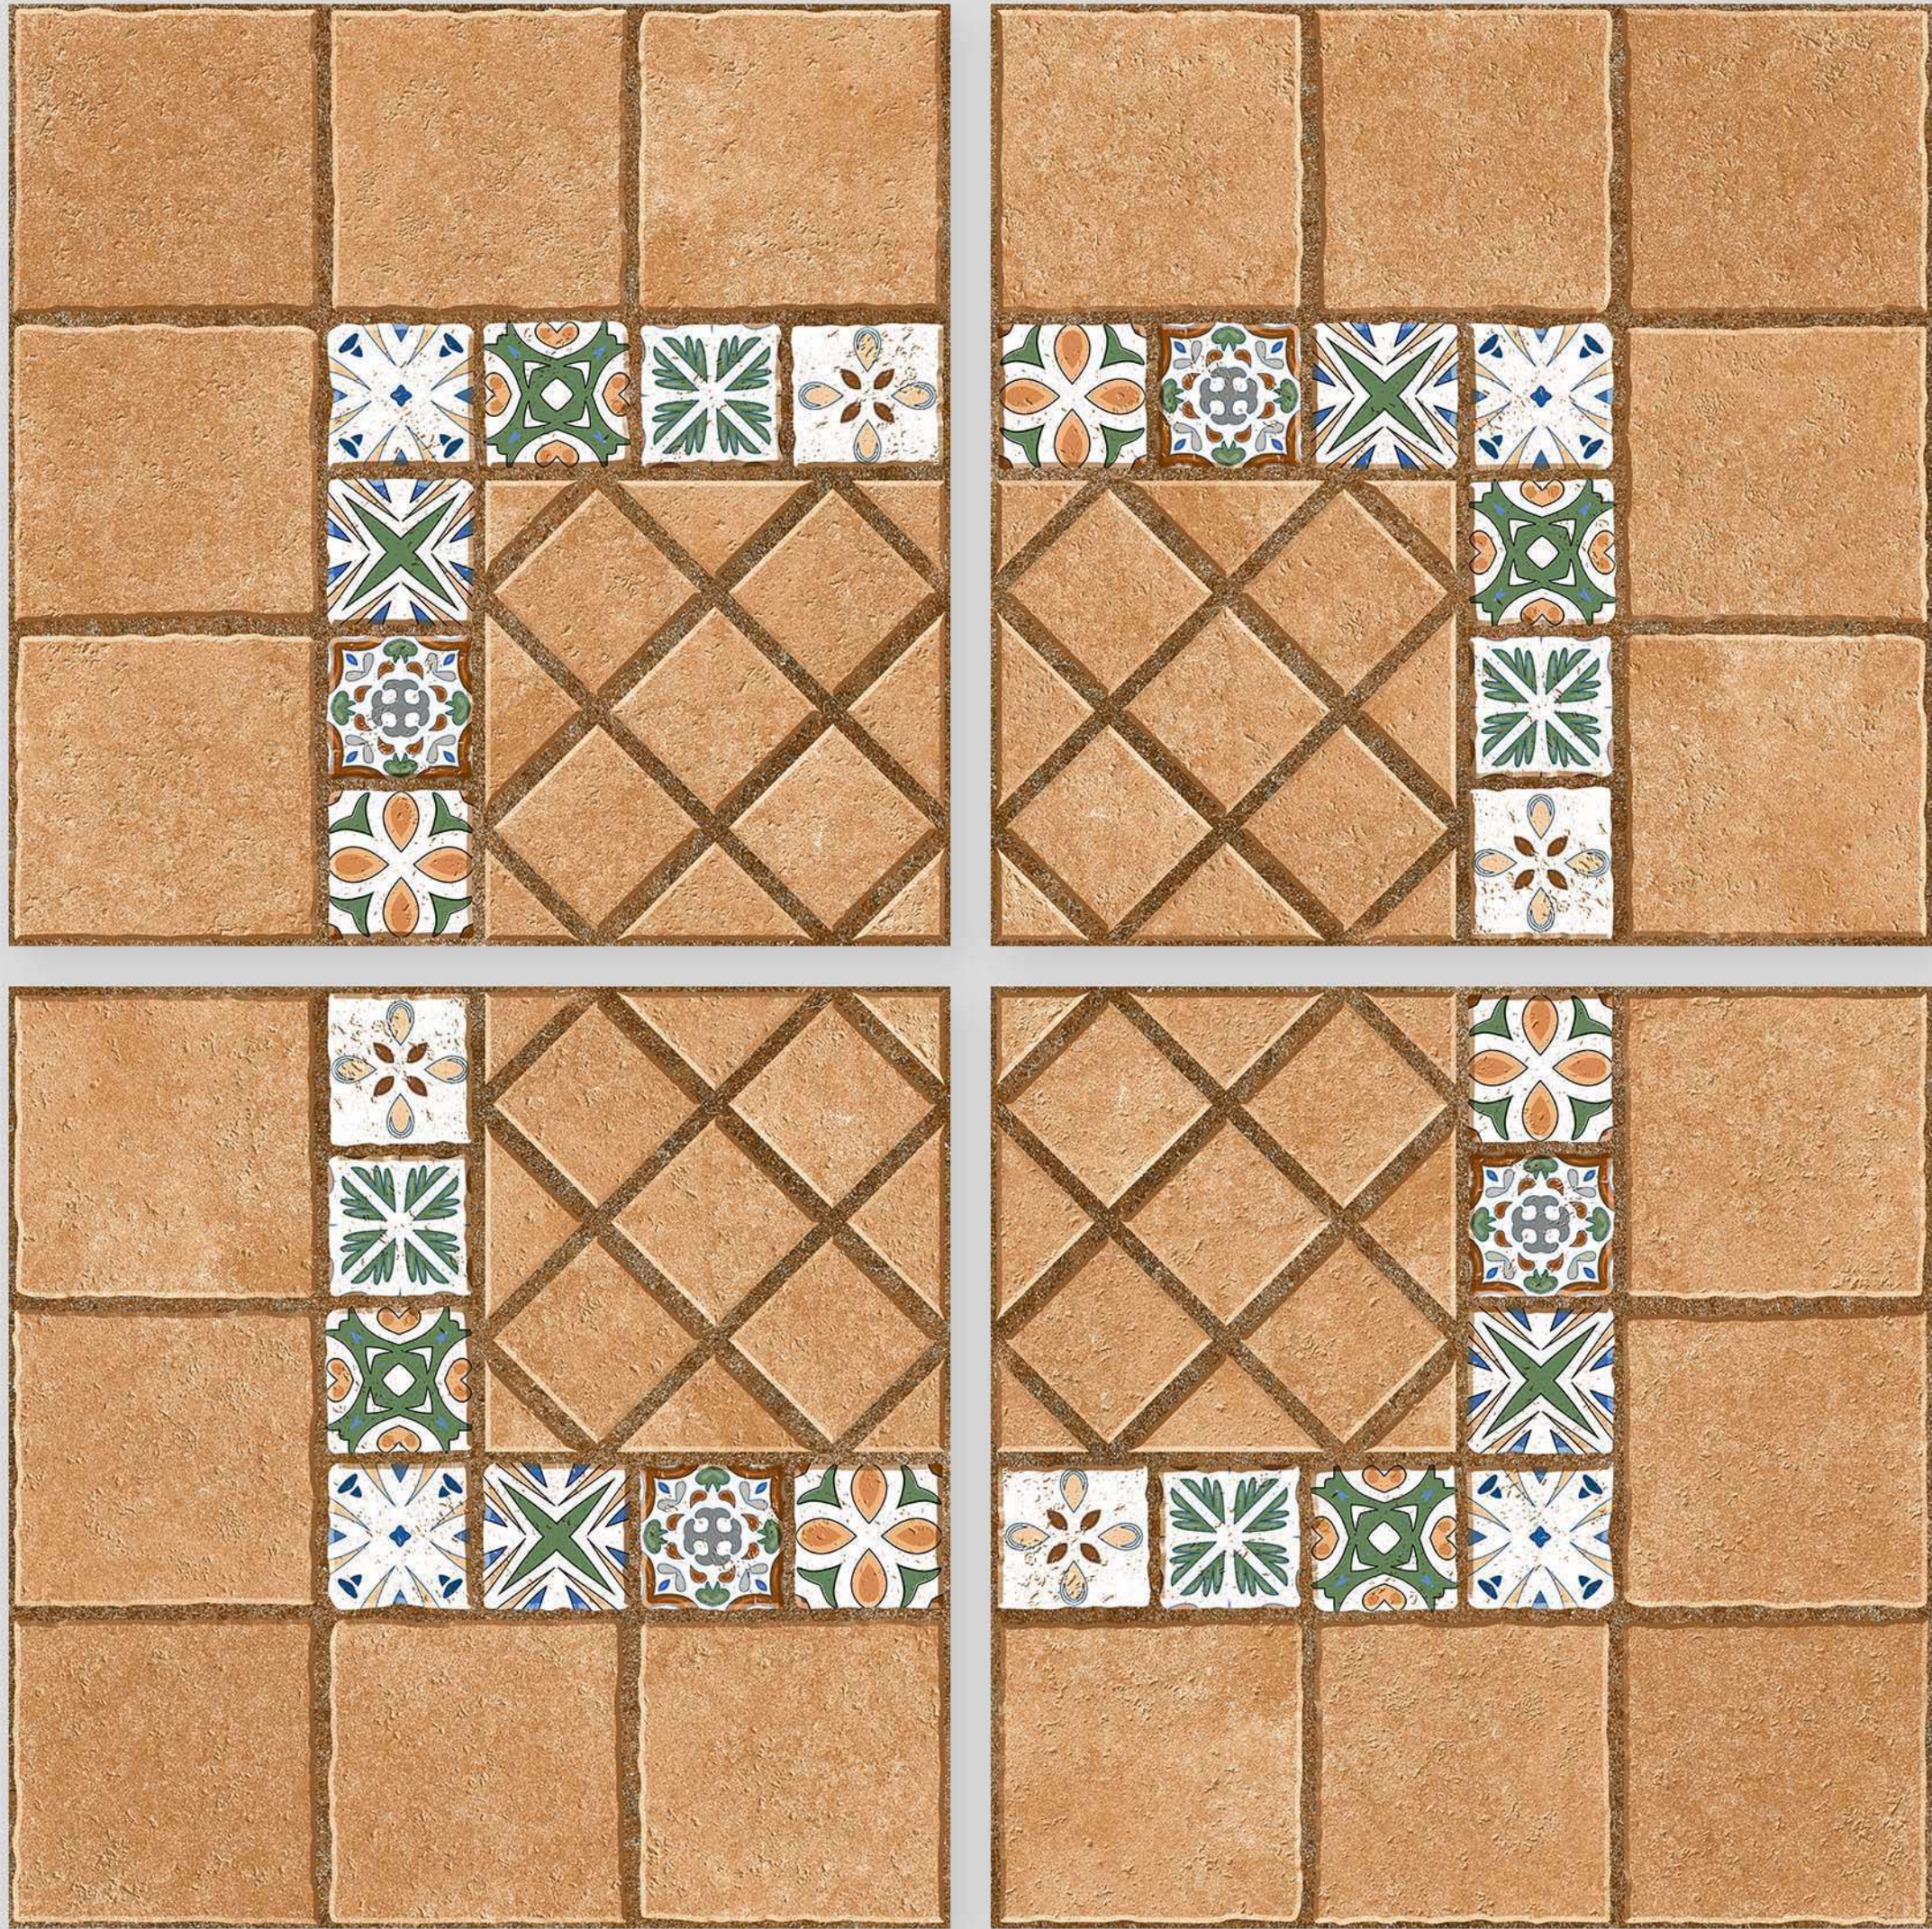

MAGIC 08

Applicable On
Wall & Floor

HD
Clarity

Random
Design

Zero
Maintenance

Eco
Friendly

Size
500x
500mm

Series
MAGIC