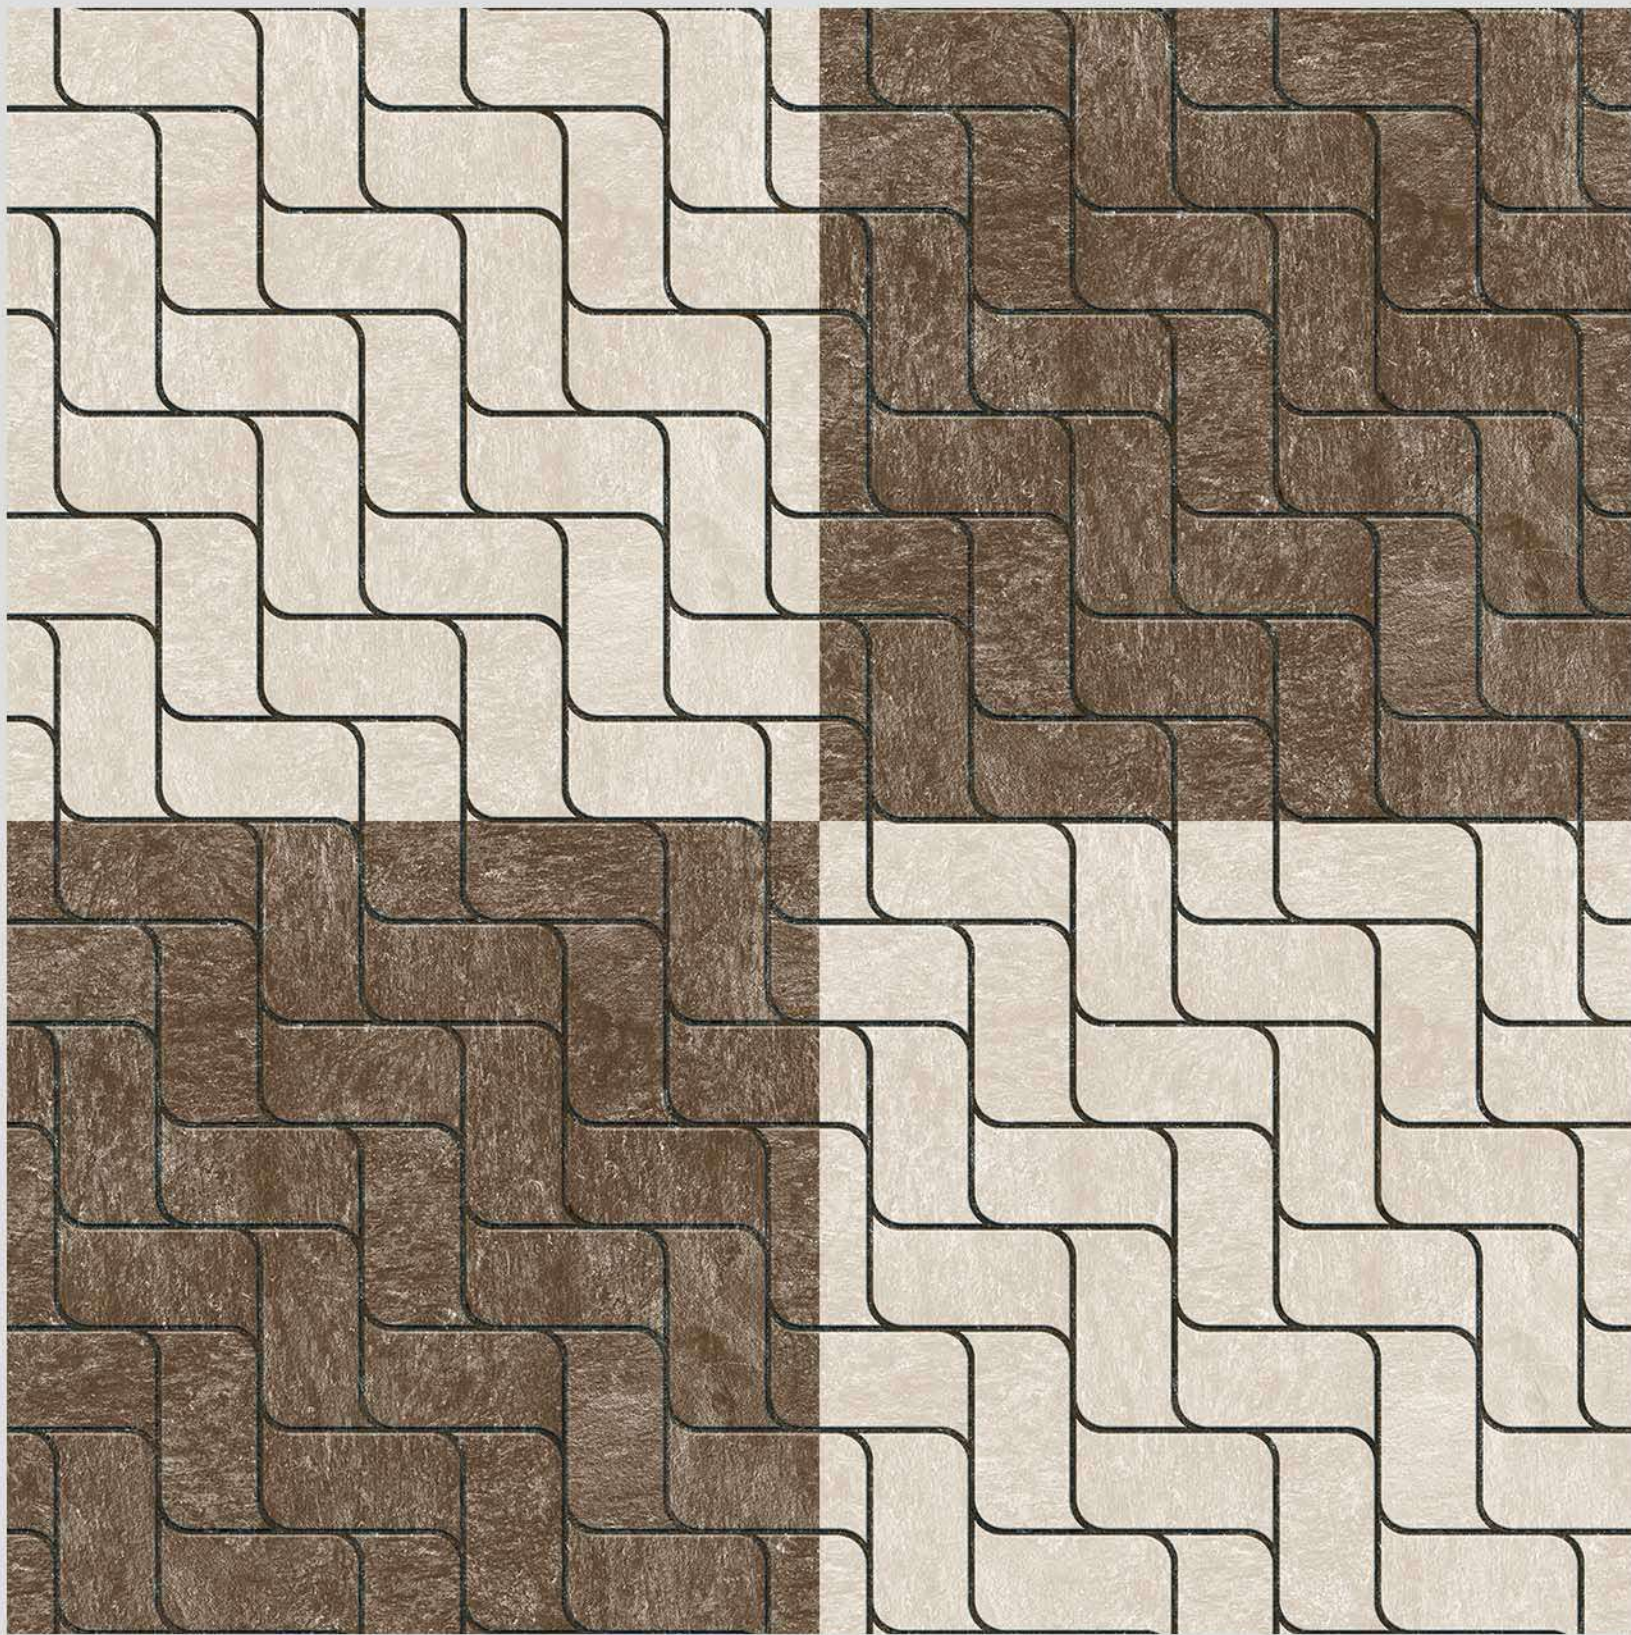

Size
500x
500mm

Series
MATRIX

MATRIX 11-LT

MATRIX 11-DK

Applicable On
Wall & Floor

HD
Clarity

Random
Design

Zero
Maintenance