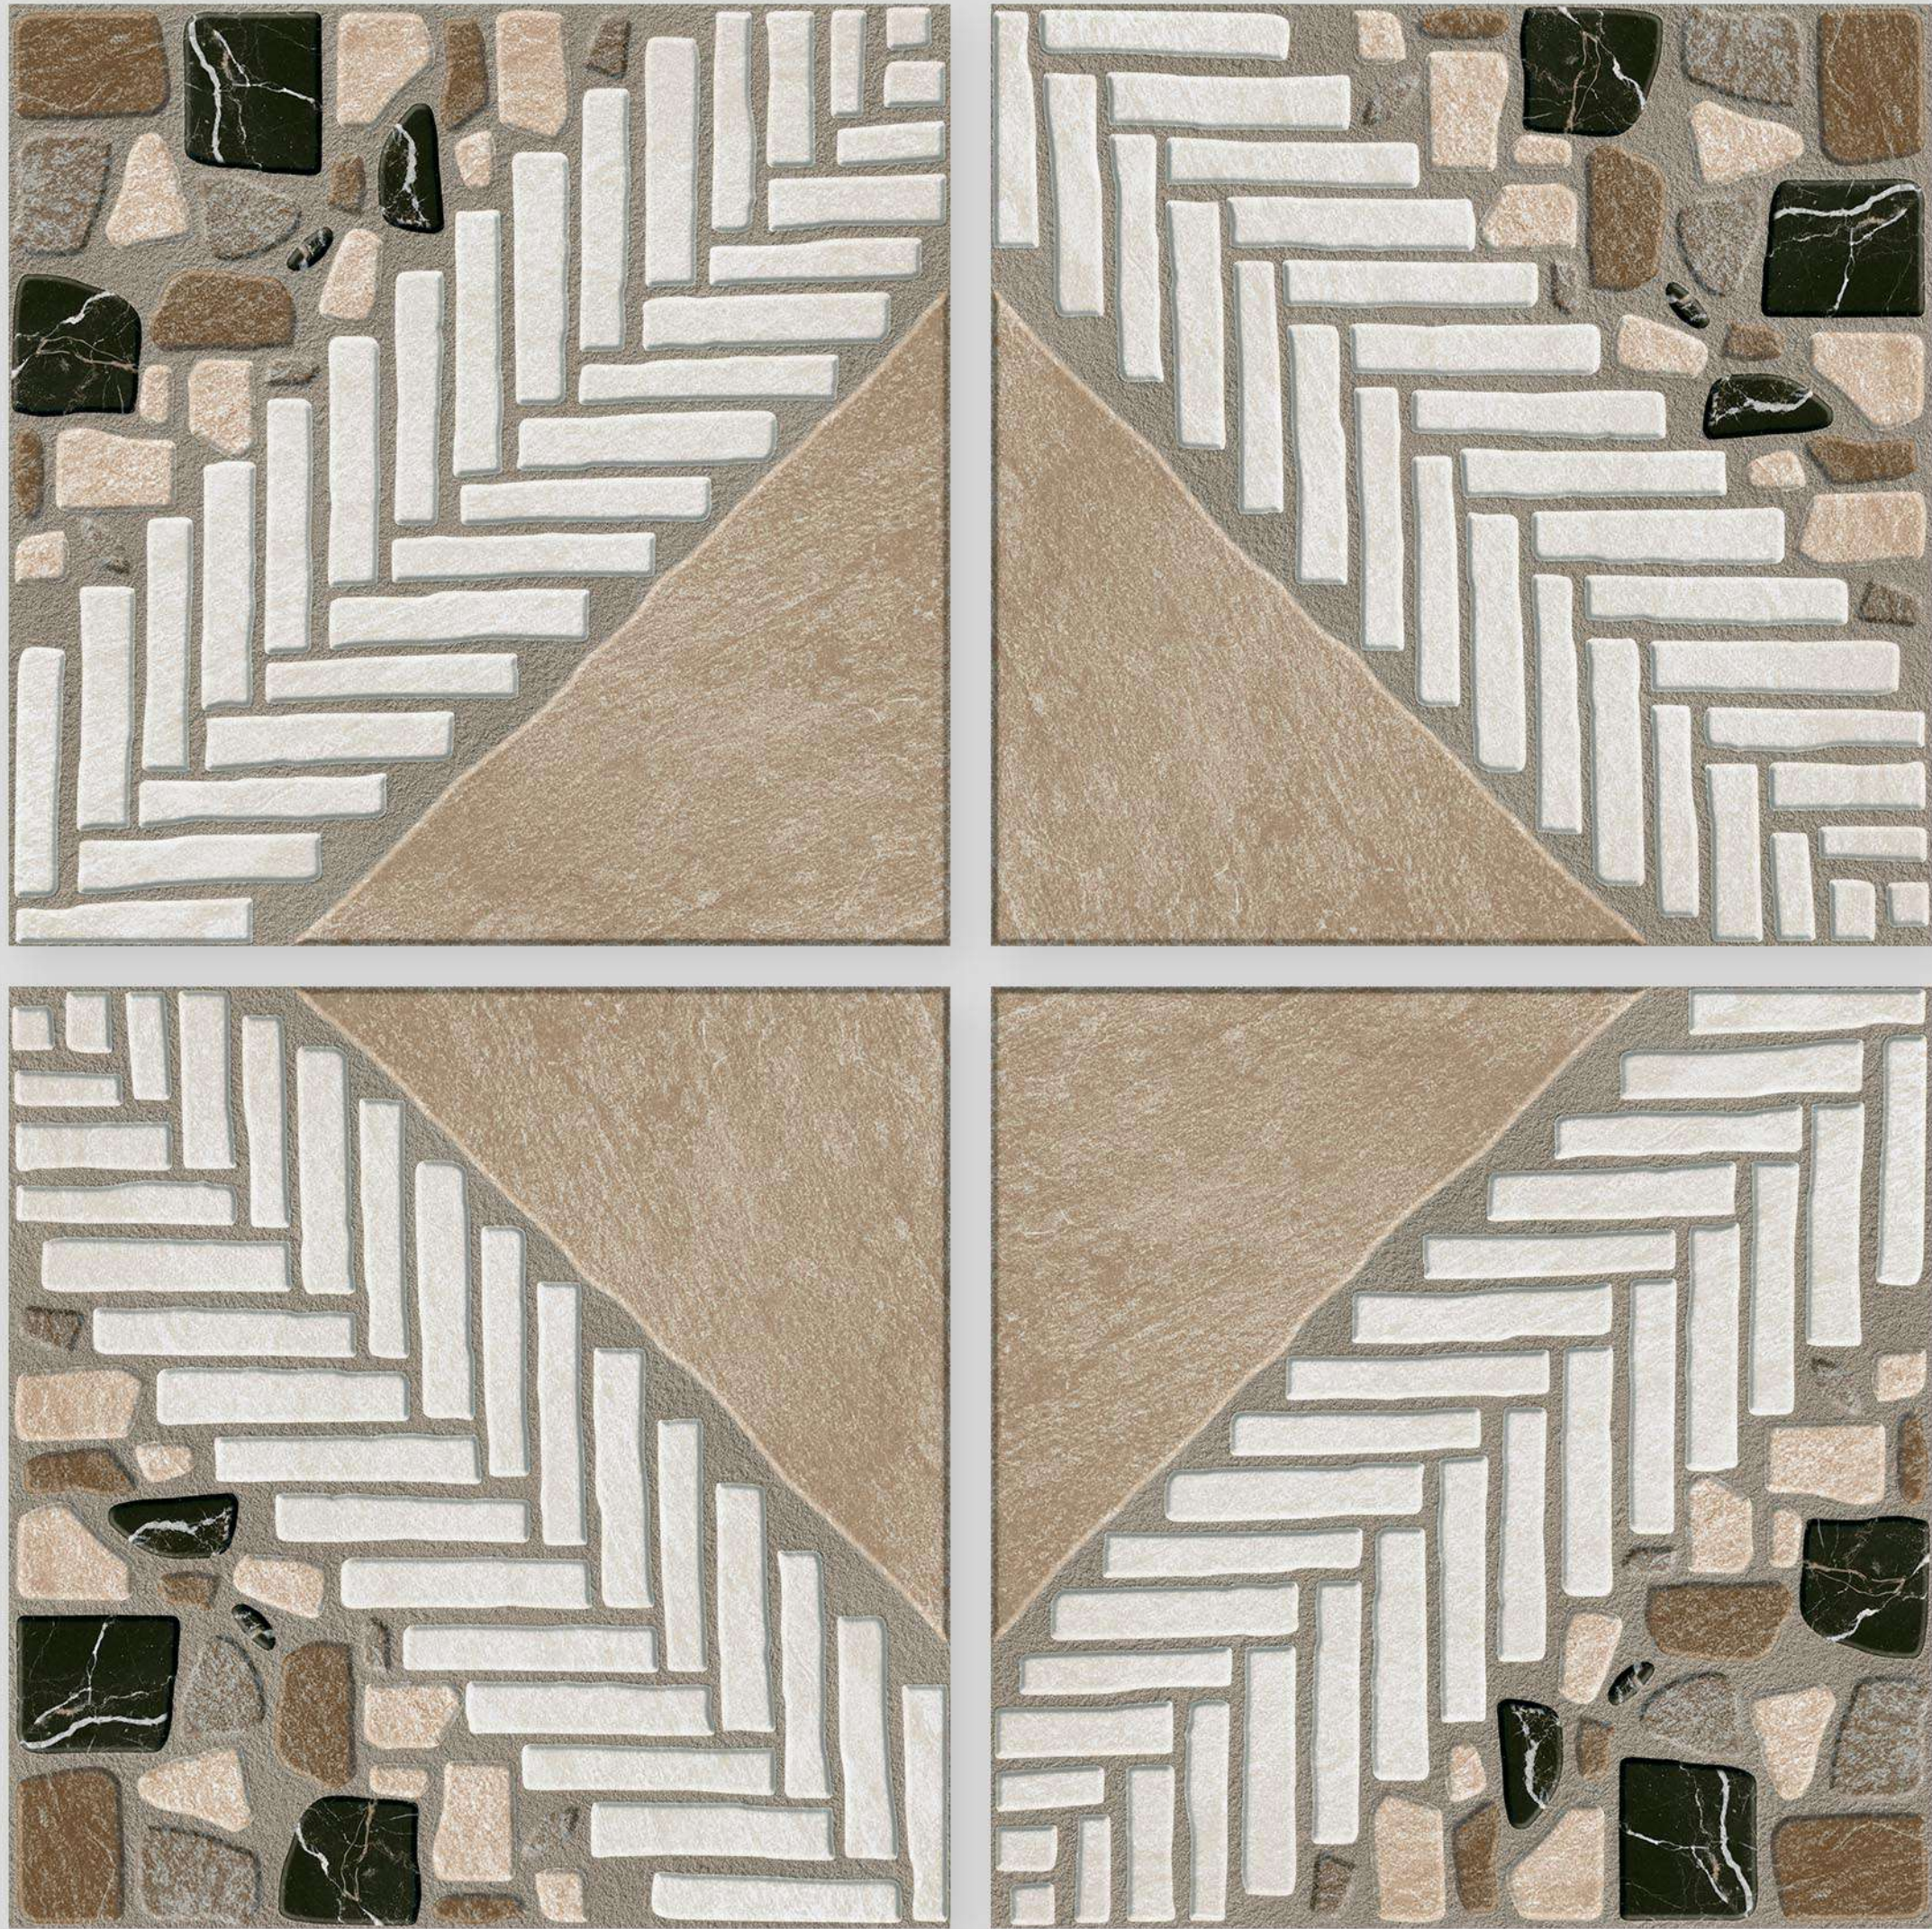

Series
OPAL

OPAL 05

Applicable On
Wall & Floor

HD
Clarity

Random
Design

Zero
Maintenance

Eco
Friendly

Size
500x
500mm