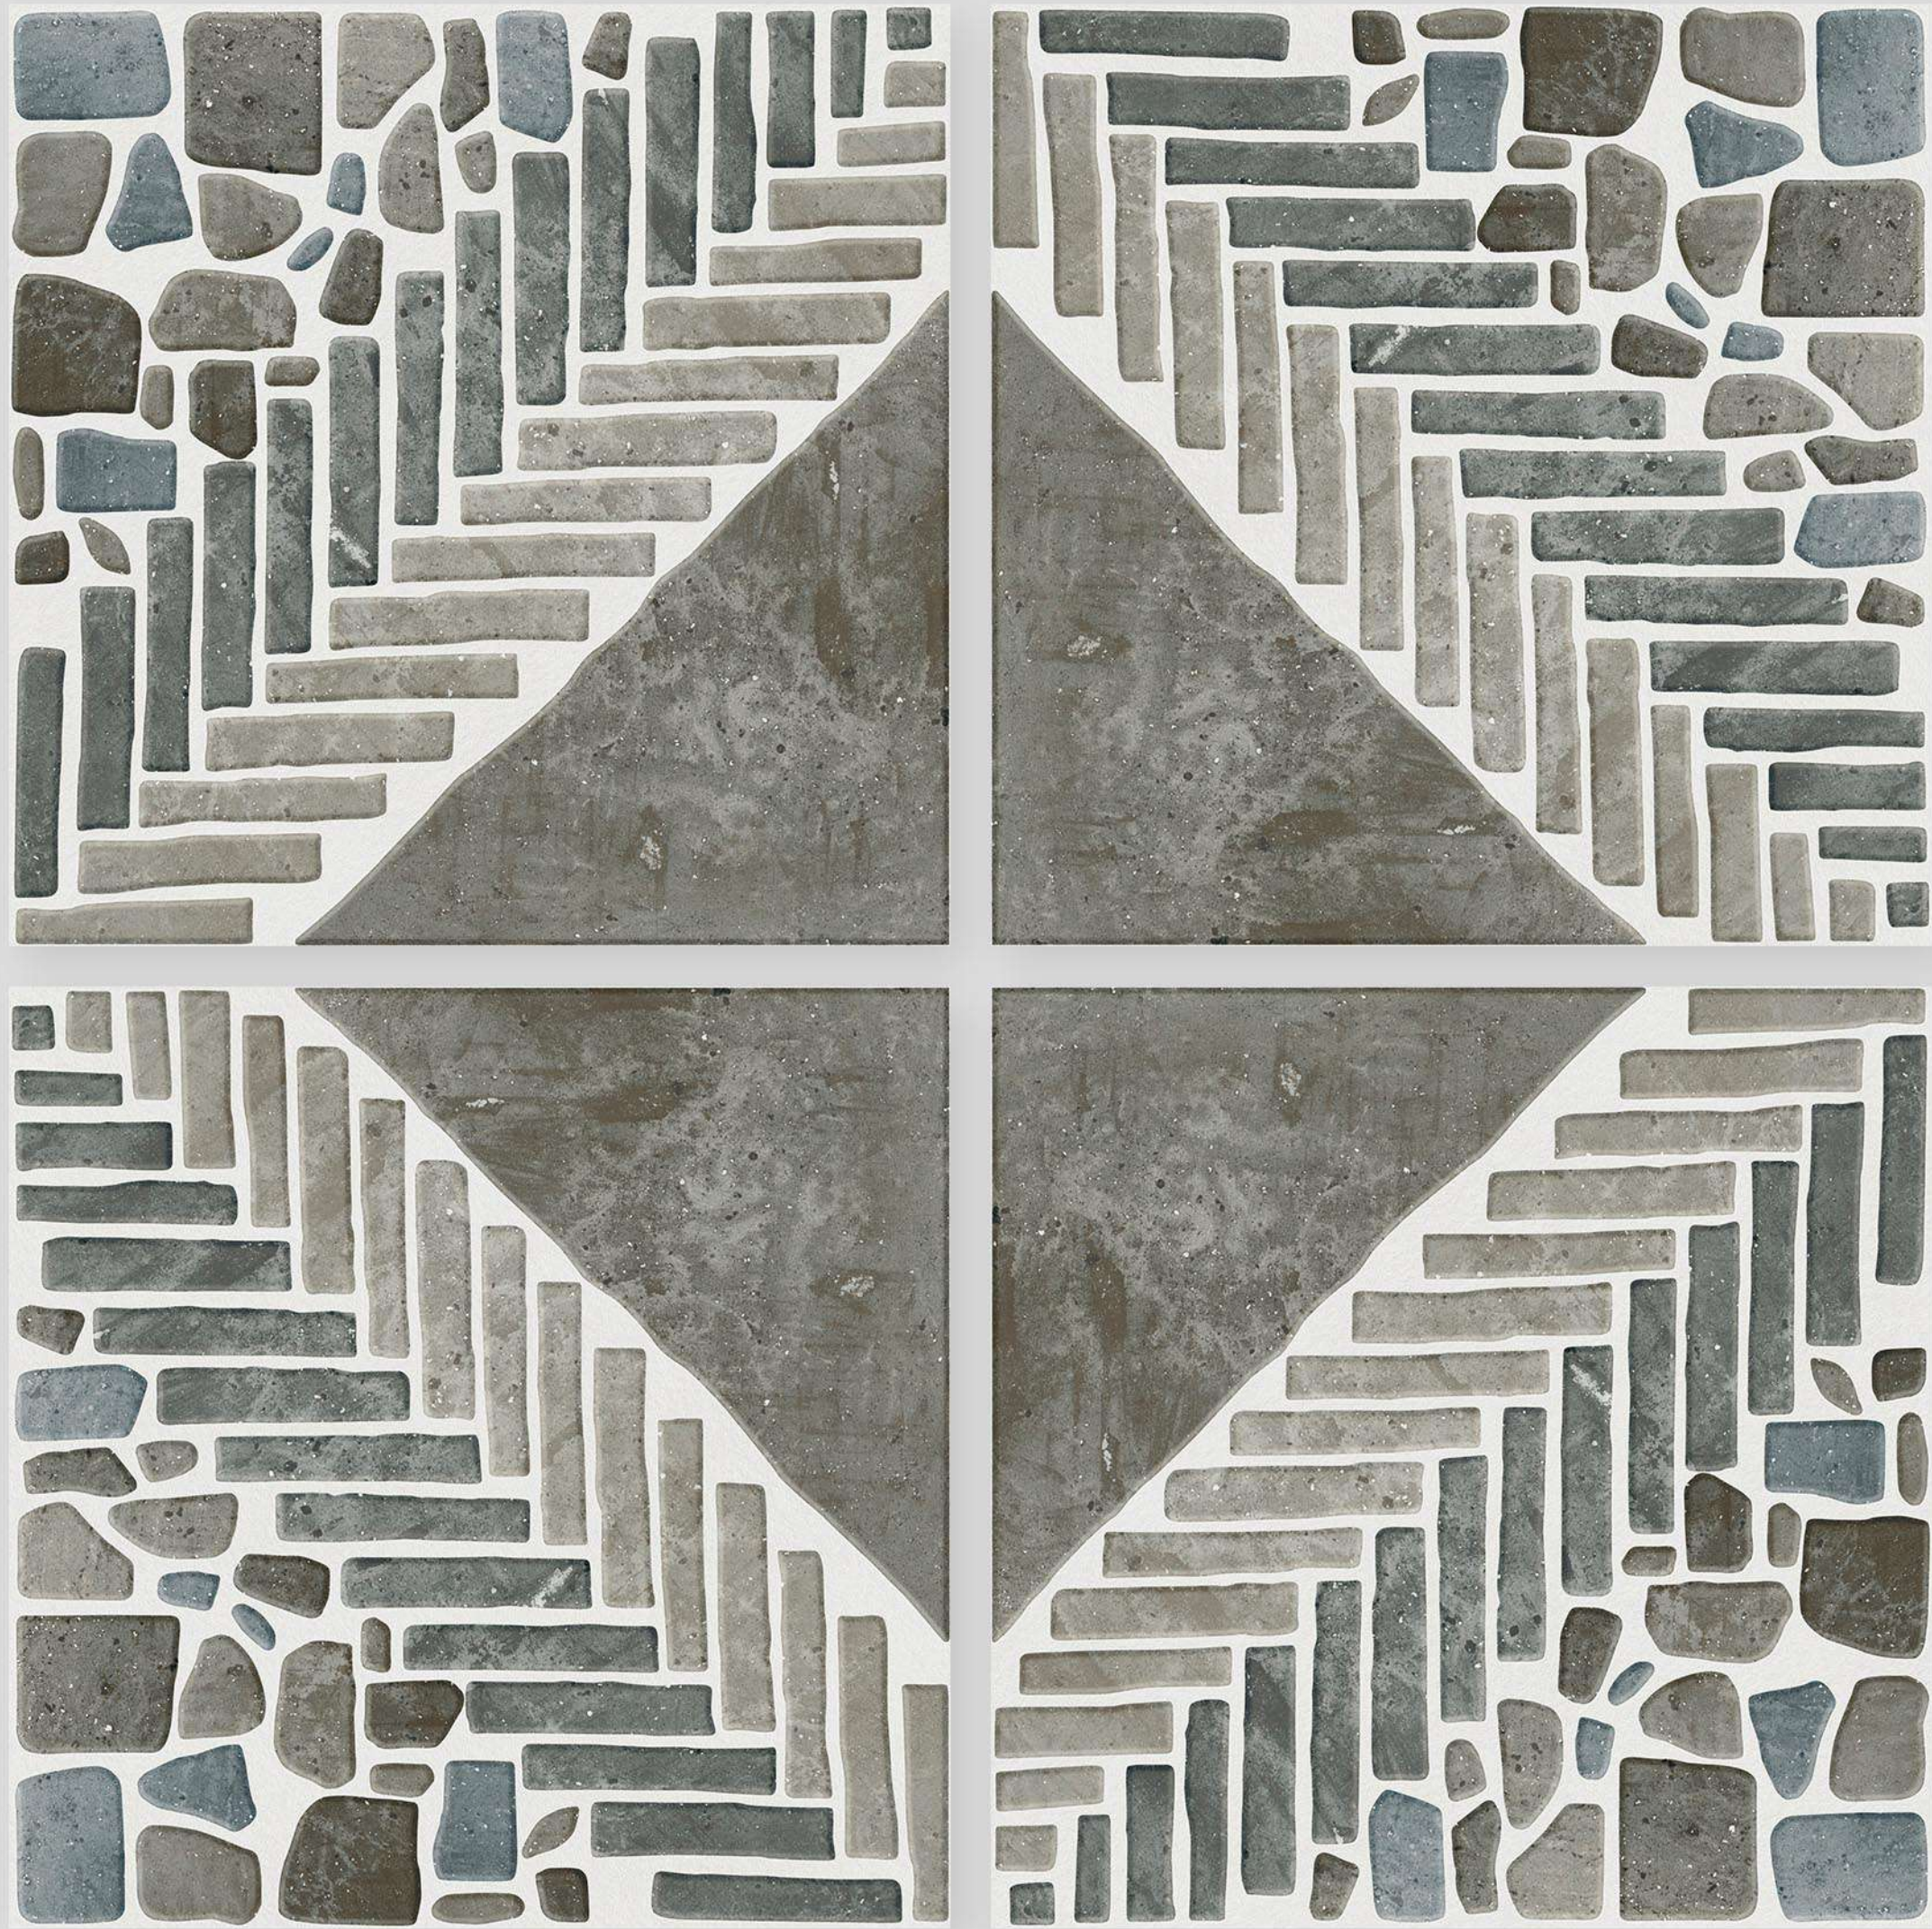

Series
OPAL

OPAL 12

Applicable On
Wall & Floor

HD
Clarity

Random
Design

Zero
Maintenance

Eco
Friendly

Size
500x
500mm