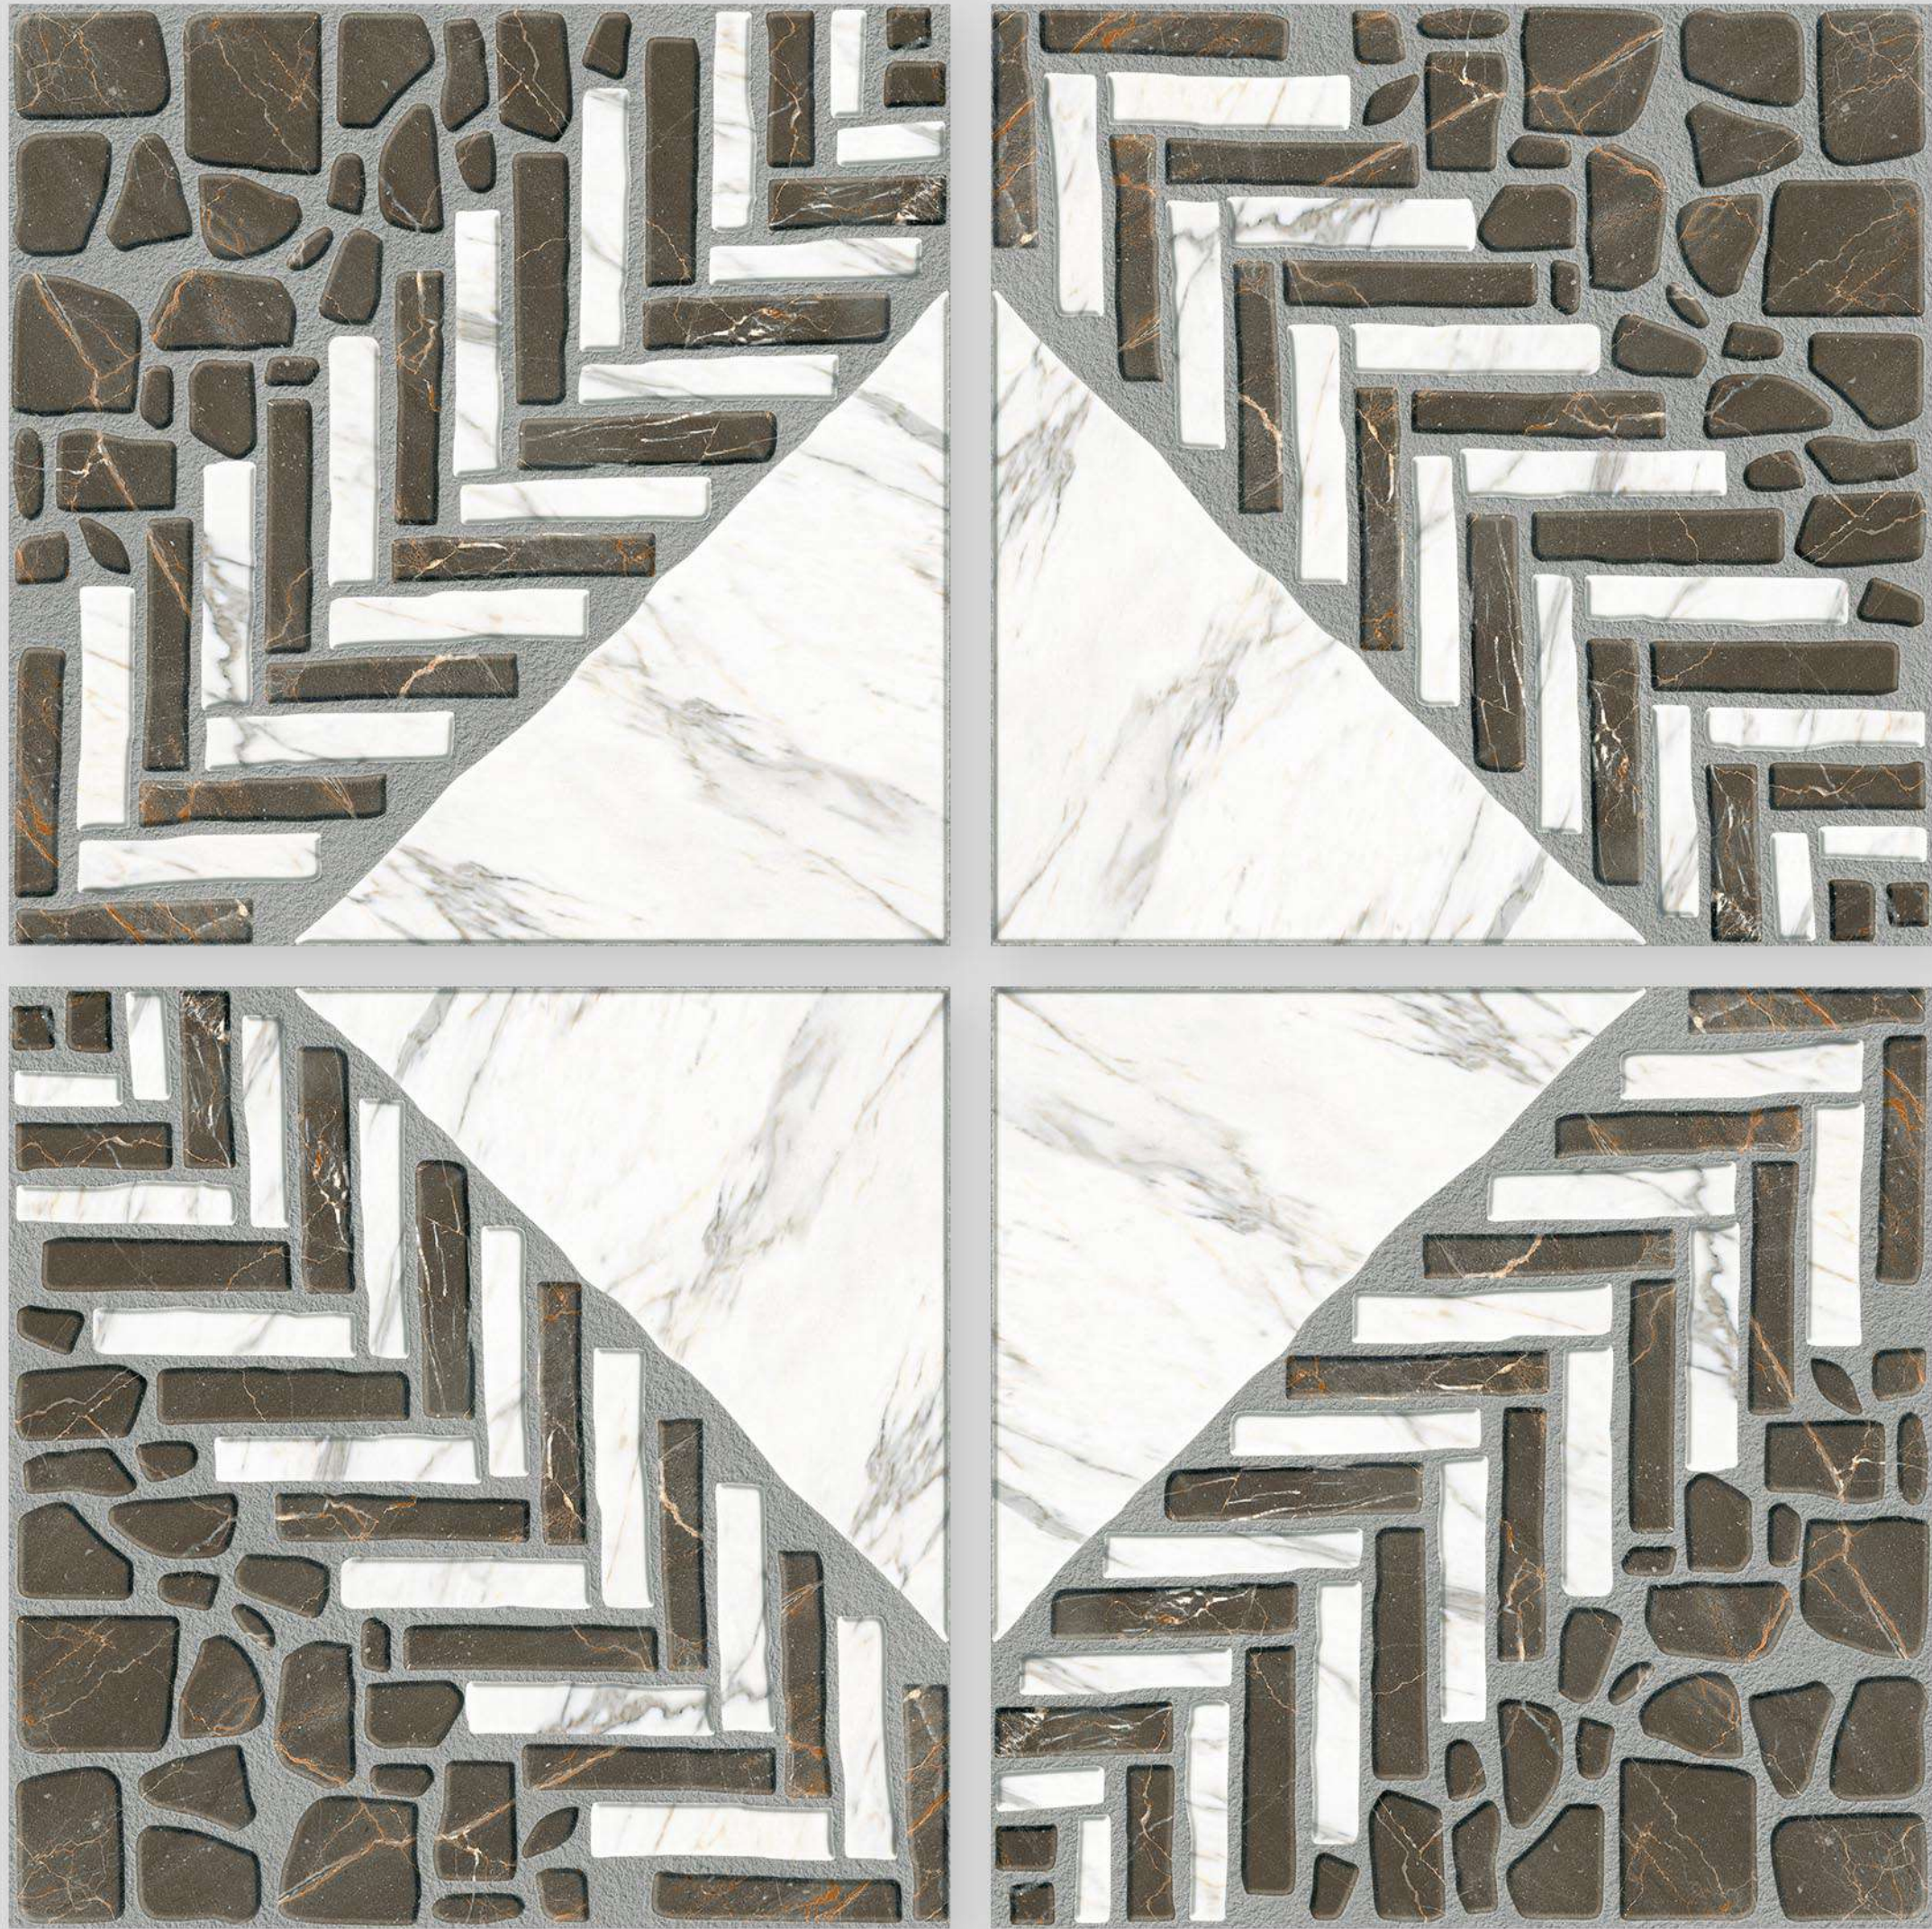

Series
OPAL

OPAL 07

Applicable On
Wall & Floor

HD
Clarity

Random
Design

Zero
Maintenance

Eco
Friendly

Size
500x
500mm