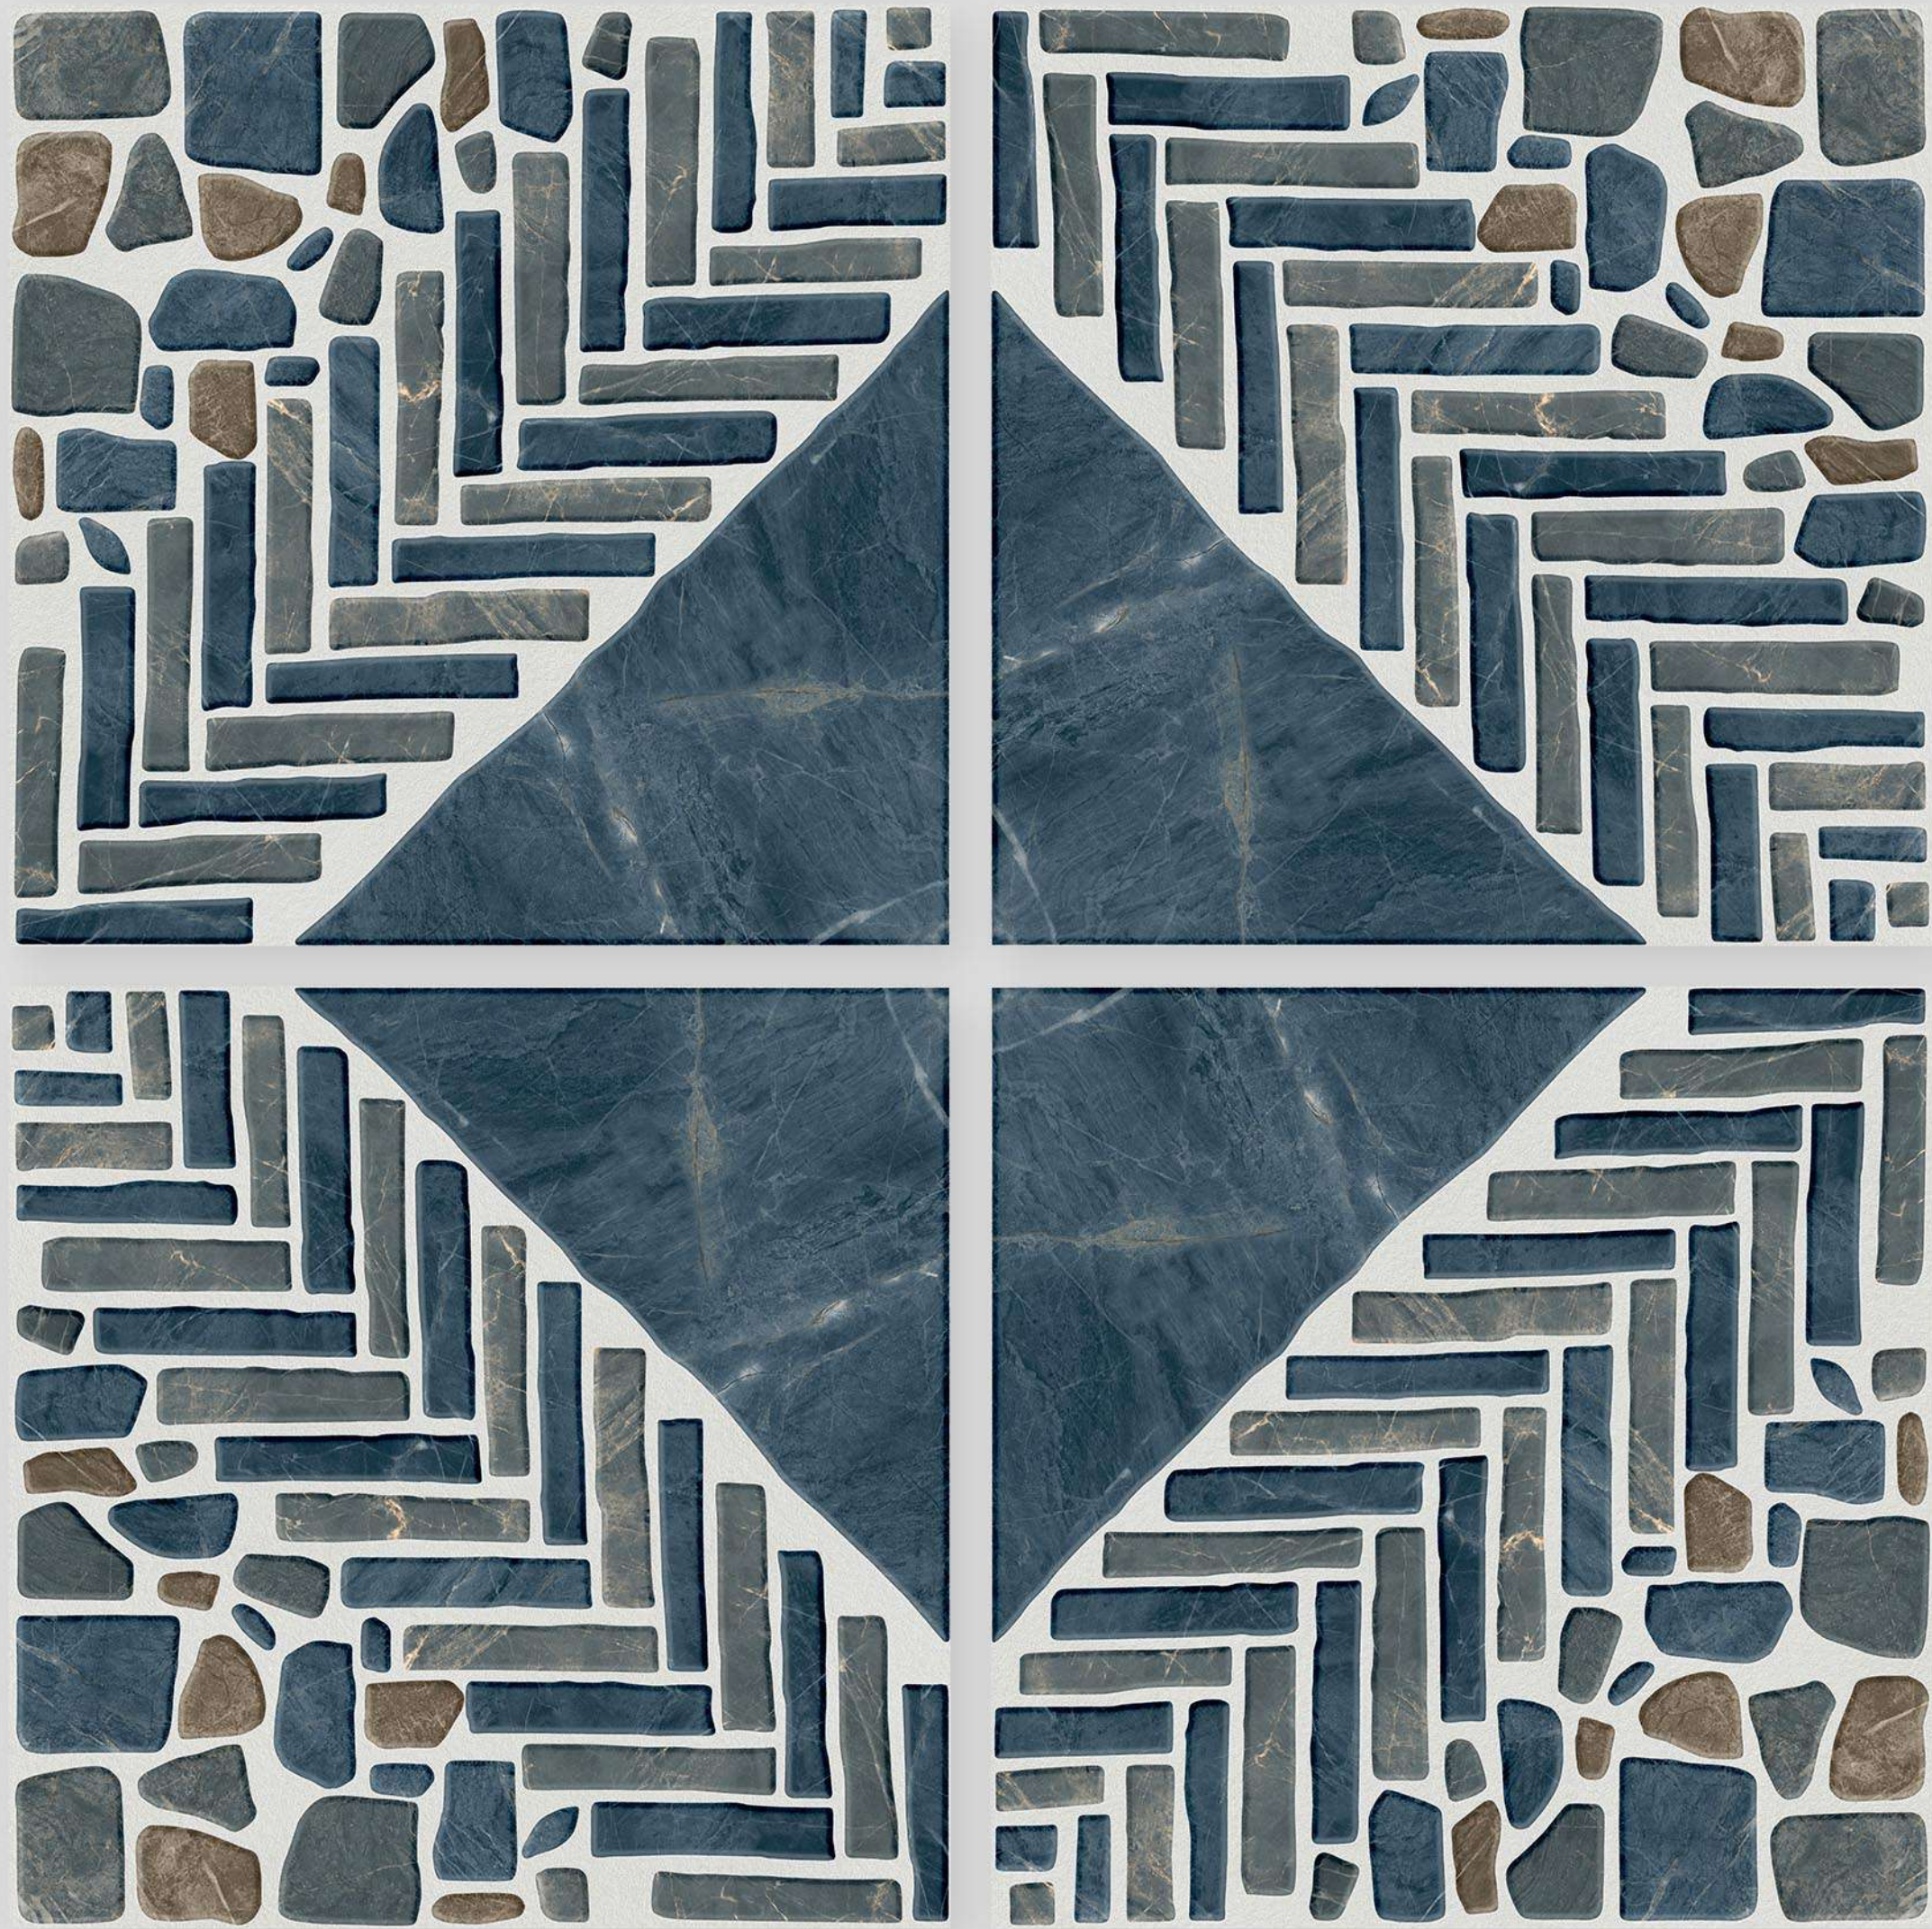

Series
OPAL

OPAL 10

Applicable On
Wall & Floor

HD
Clarity

Random
Design

Zero
Maintenance

Eco
Friendly

Size
500x
500mm

Series
OPAL

OPAL 11

Applicable On
Wall & Floor

HD
Clarity

Random
Design

Zero
Maintenance

Eco
Friendly

Size
500x
500mm