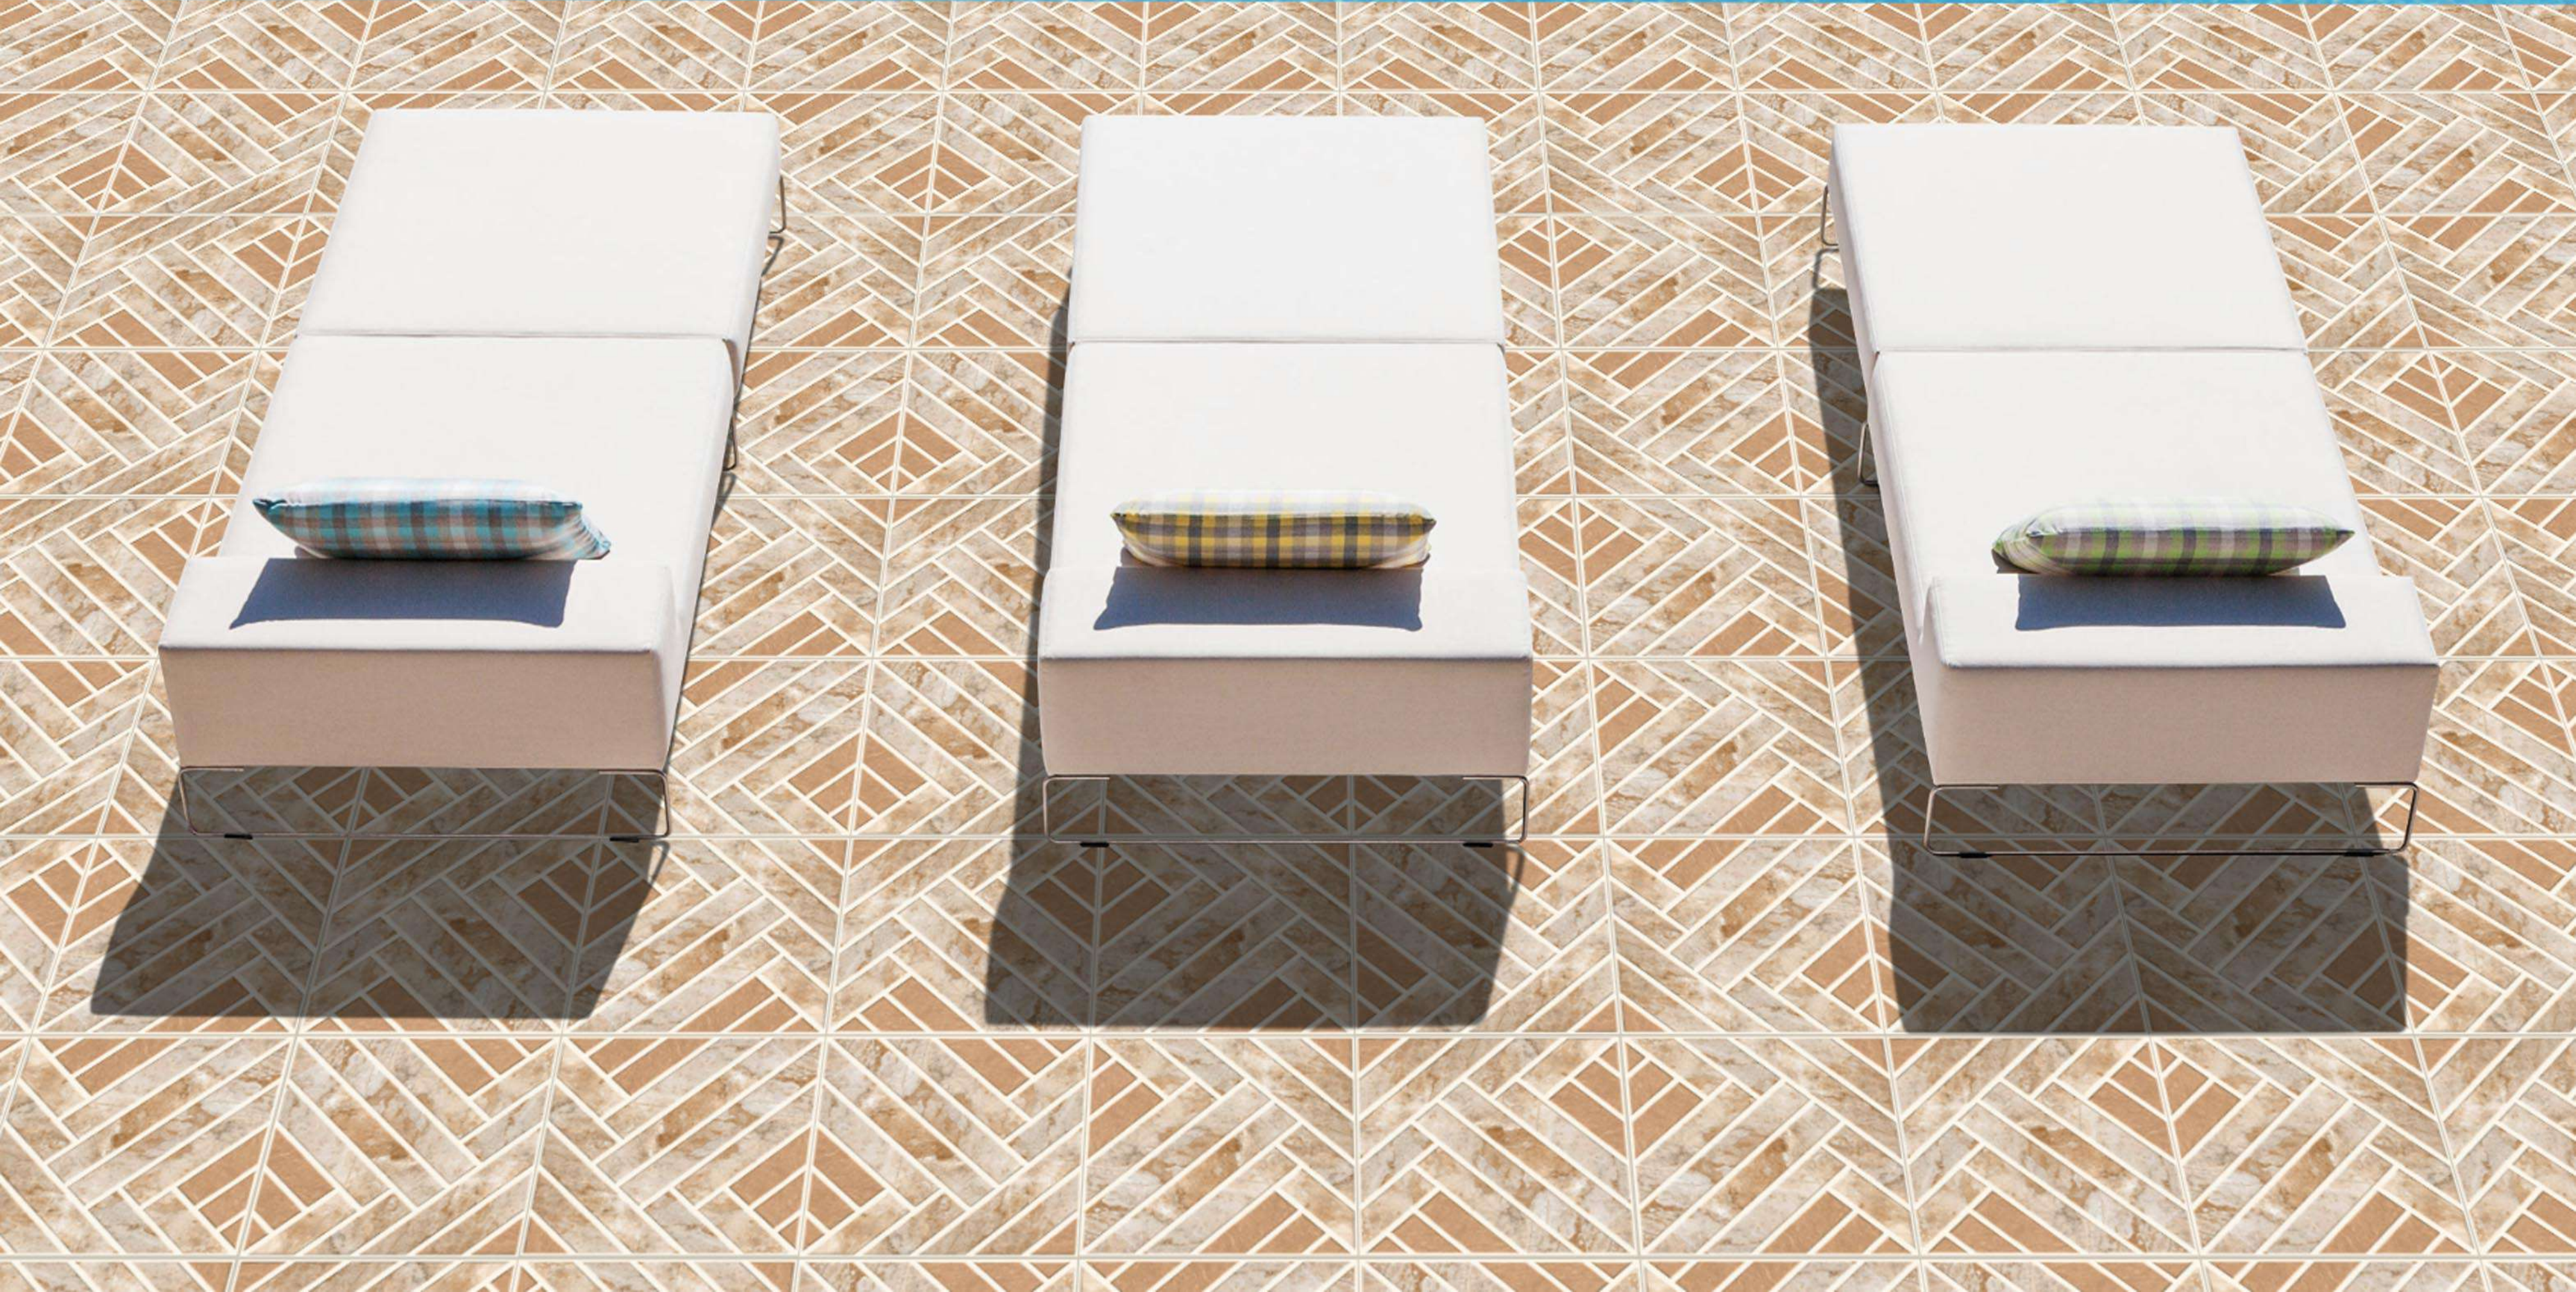

Series
ONYX

ONYX 10

Applicable On
Wall & Floor

HD
Clarity

Random
Design

Zero
Maintenance

Eco
Friendly

Size
500x
500mm