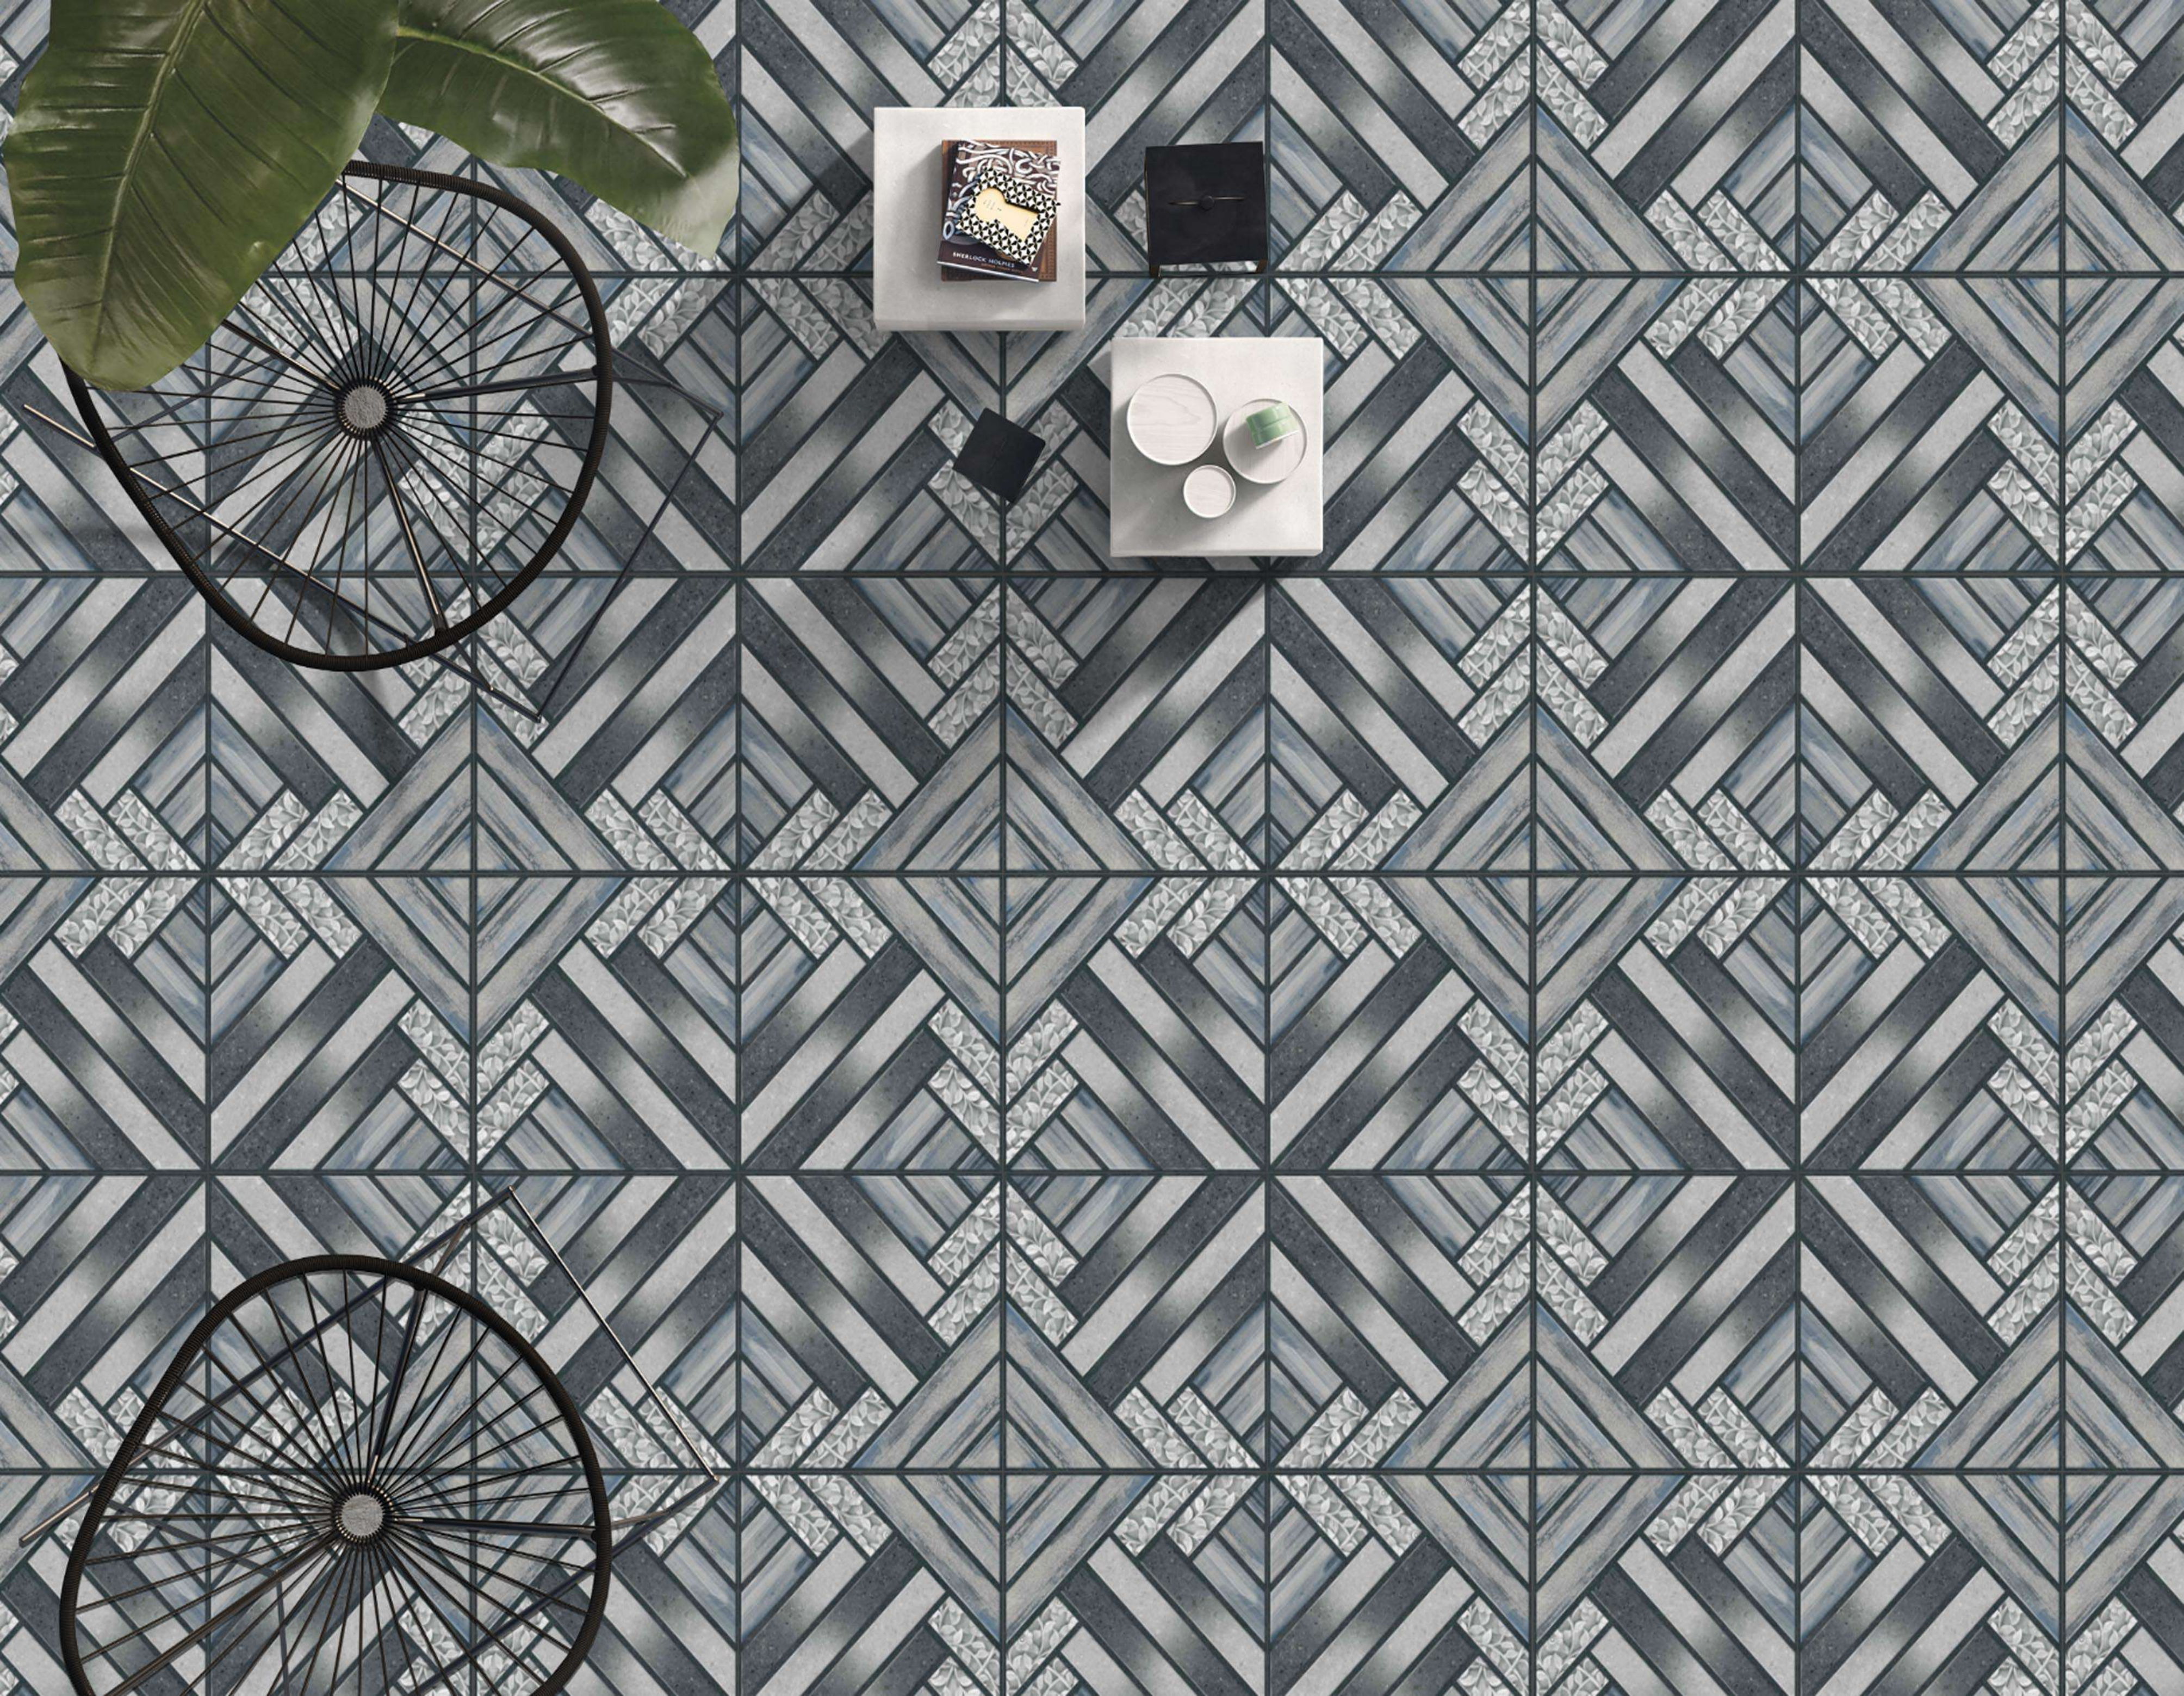

Series
ONYX

ONYX 04

Applicable On
Wall & Floor

HD
Clarity

Random
Design

Zero
Maintenance

Eco
Friendly

Size
500x
500mm