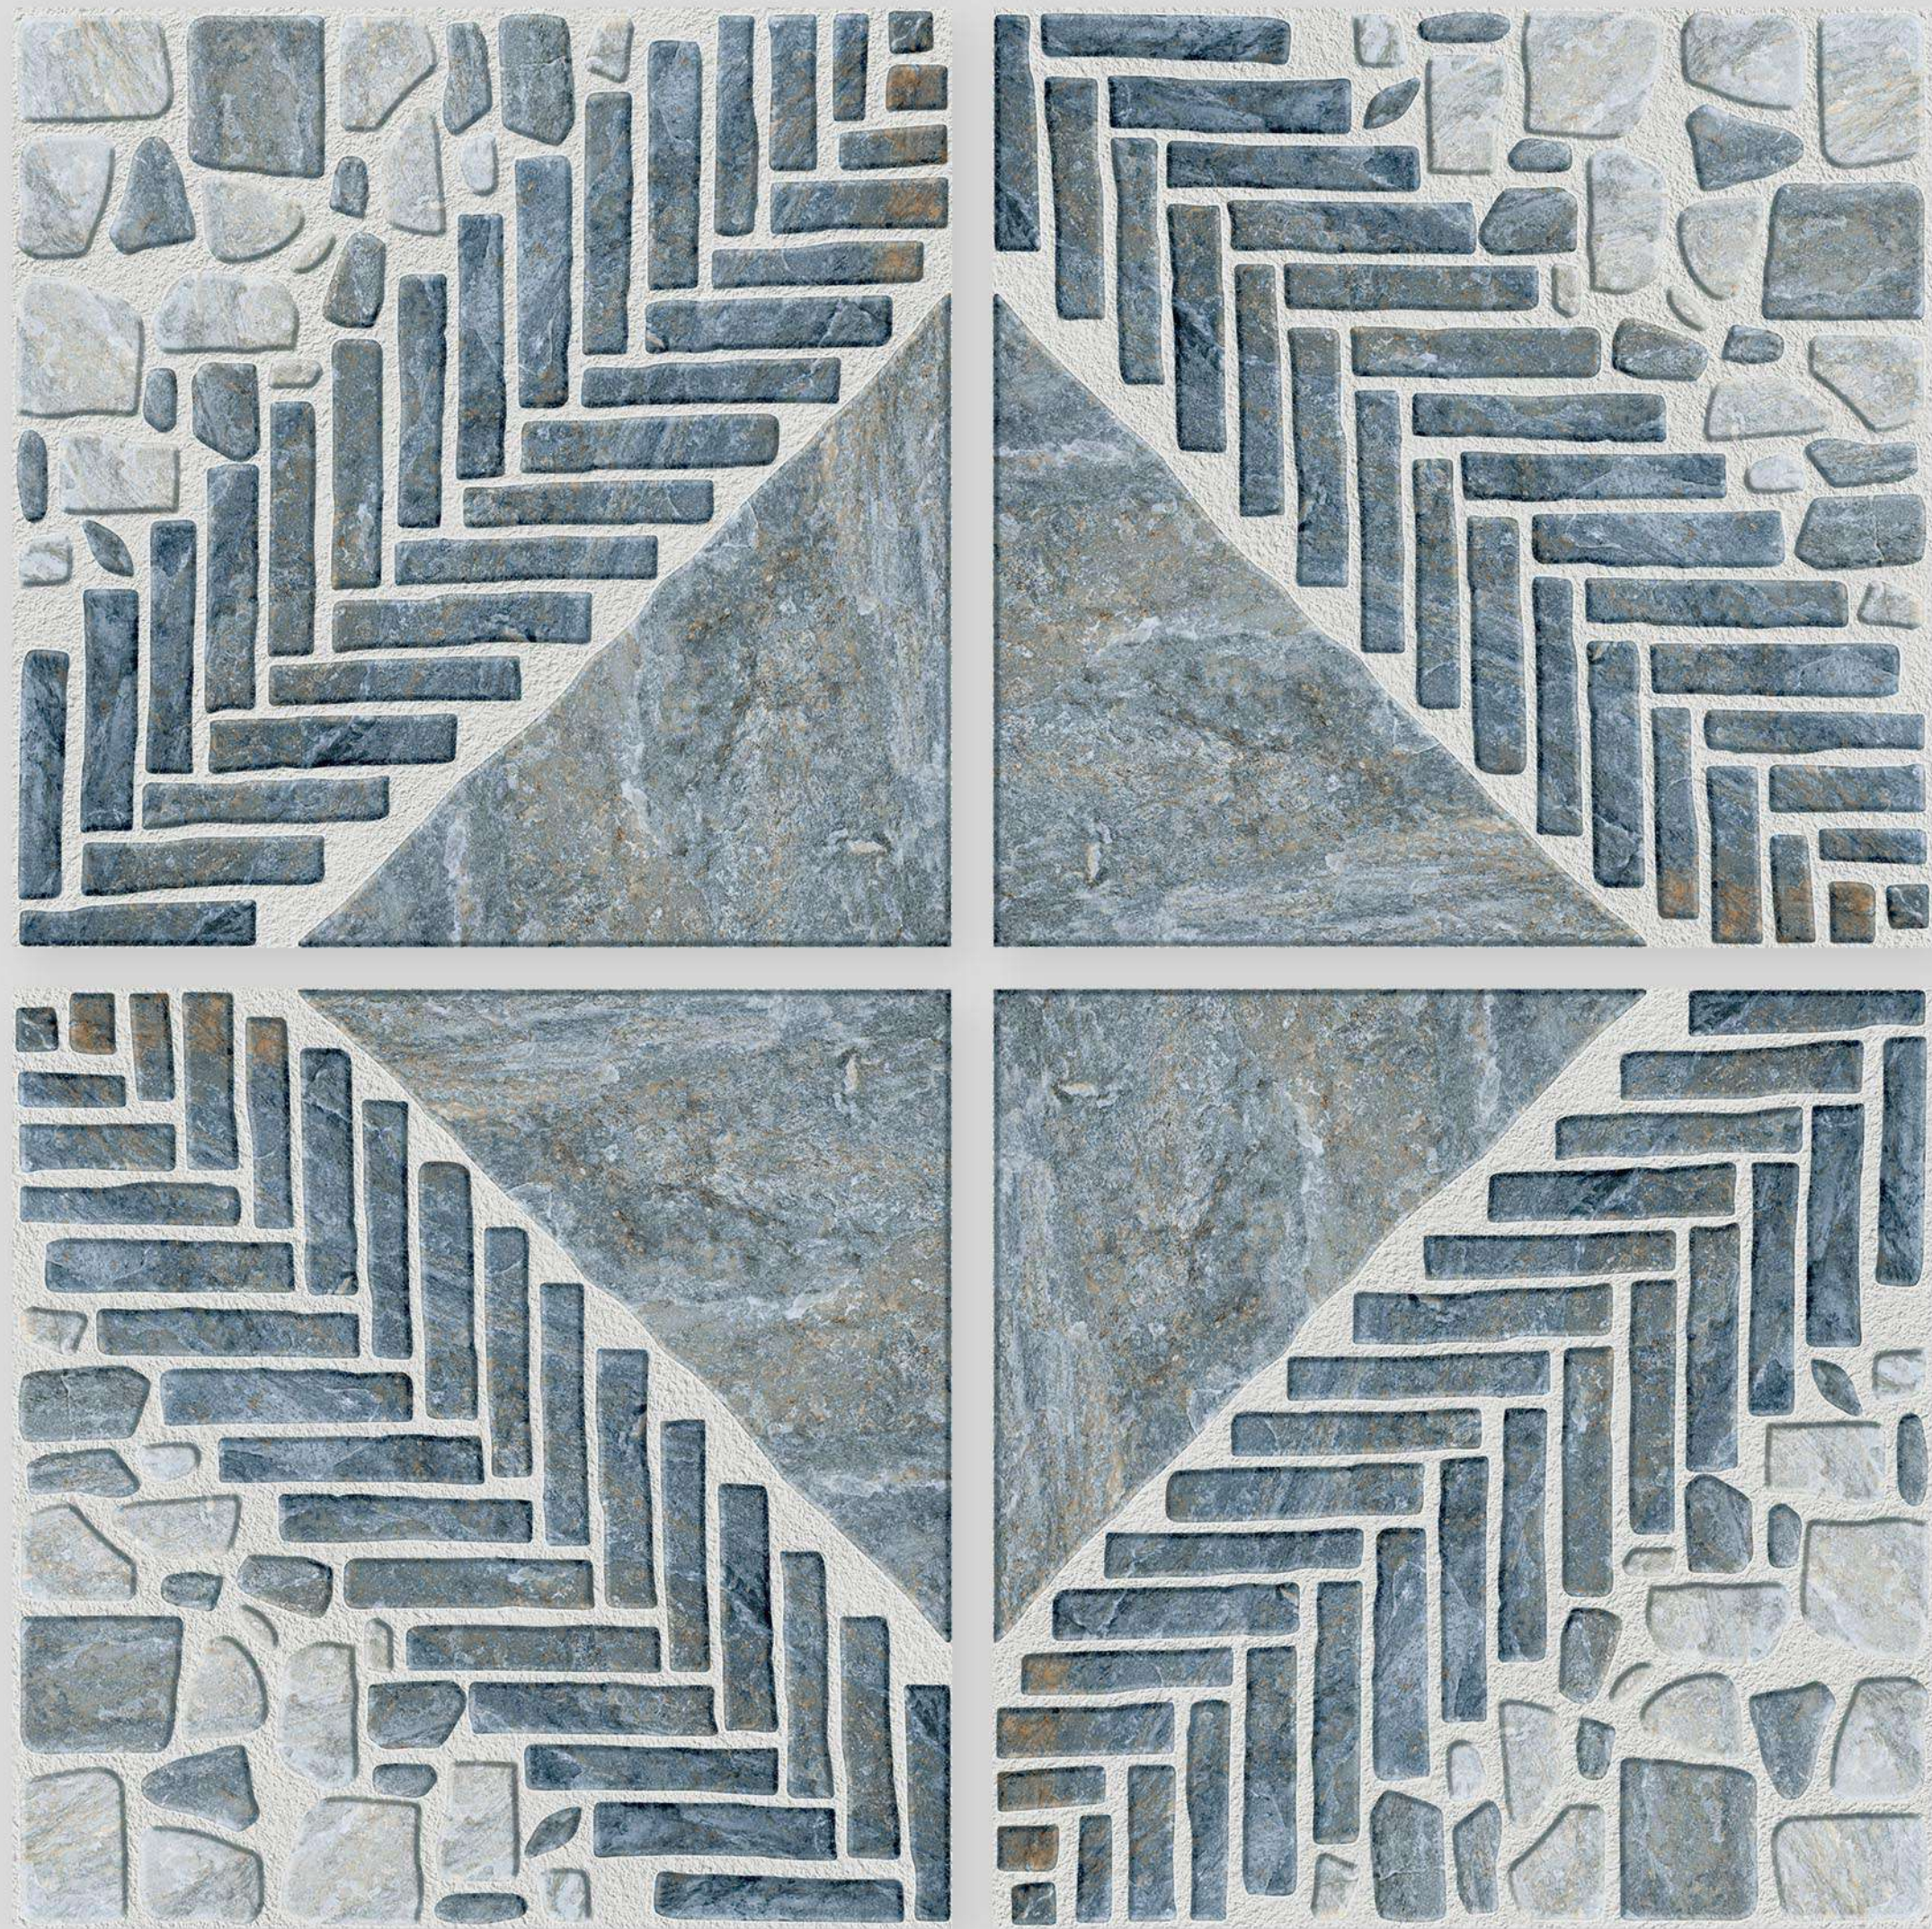

Series
OPAL

OPAL 08

Applicable On
Wall & Floor

HD
Clarity

Random
Design

Zero
Maintenance

Eco
Friendly

Size
500x
500mm