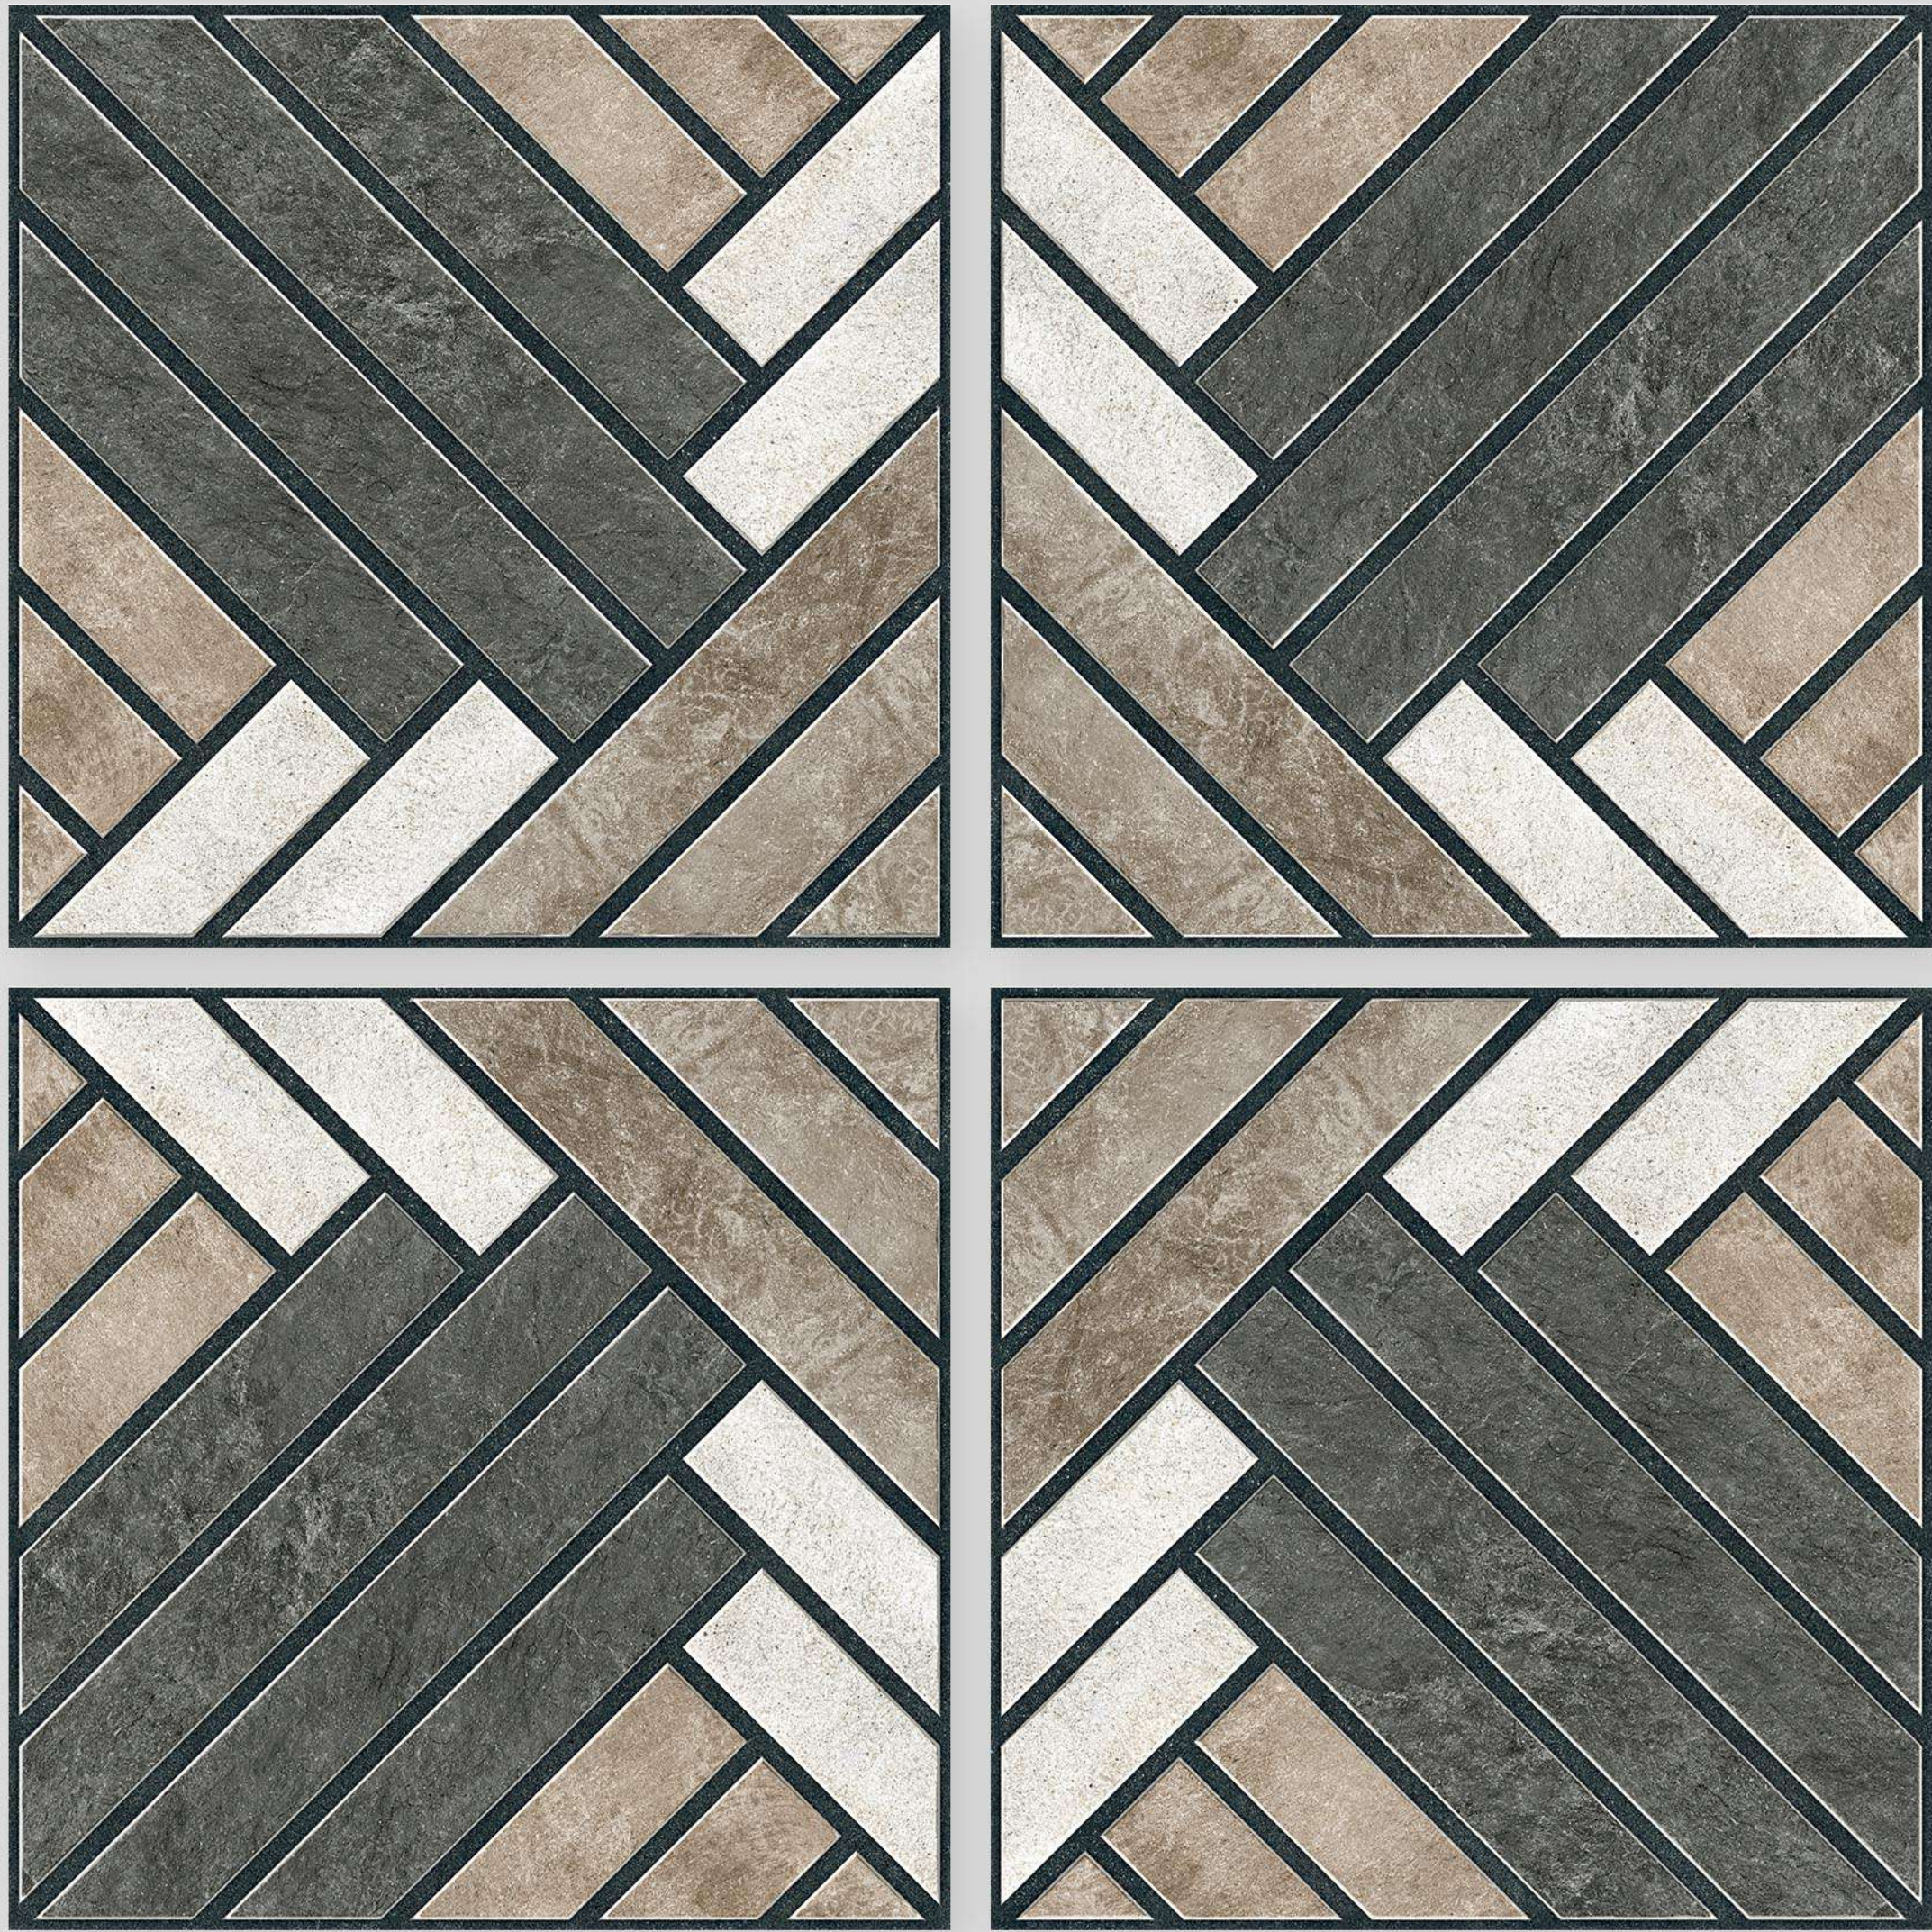

Series
ONYX

ONYX 02

Applicable On
Wall & Floor

HD
Clarity

Random
Design

Zero
Maintenance

Eco
Friendly

Size
500x
500mm