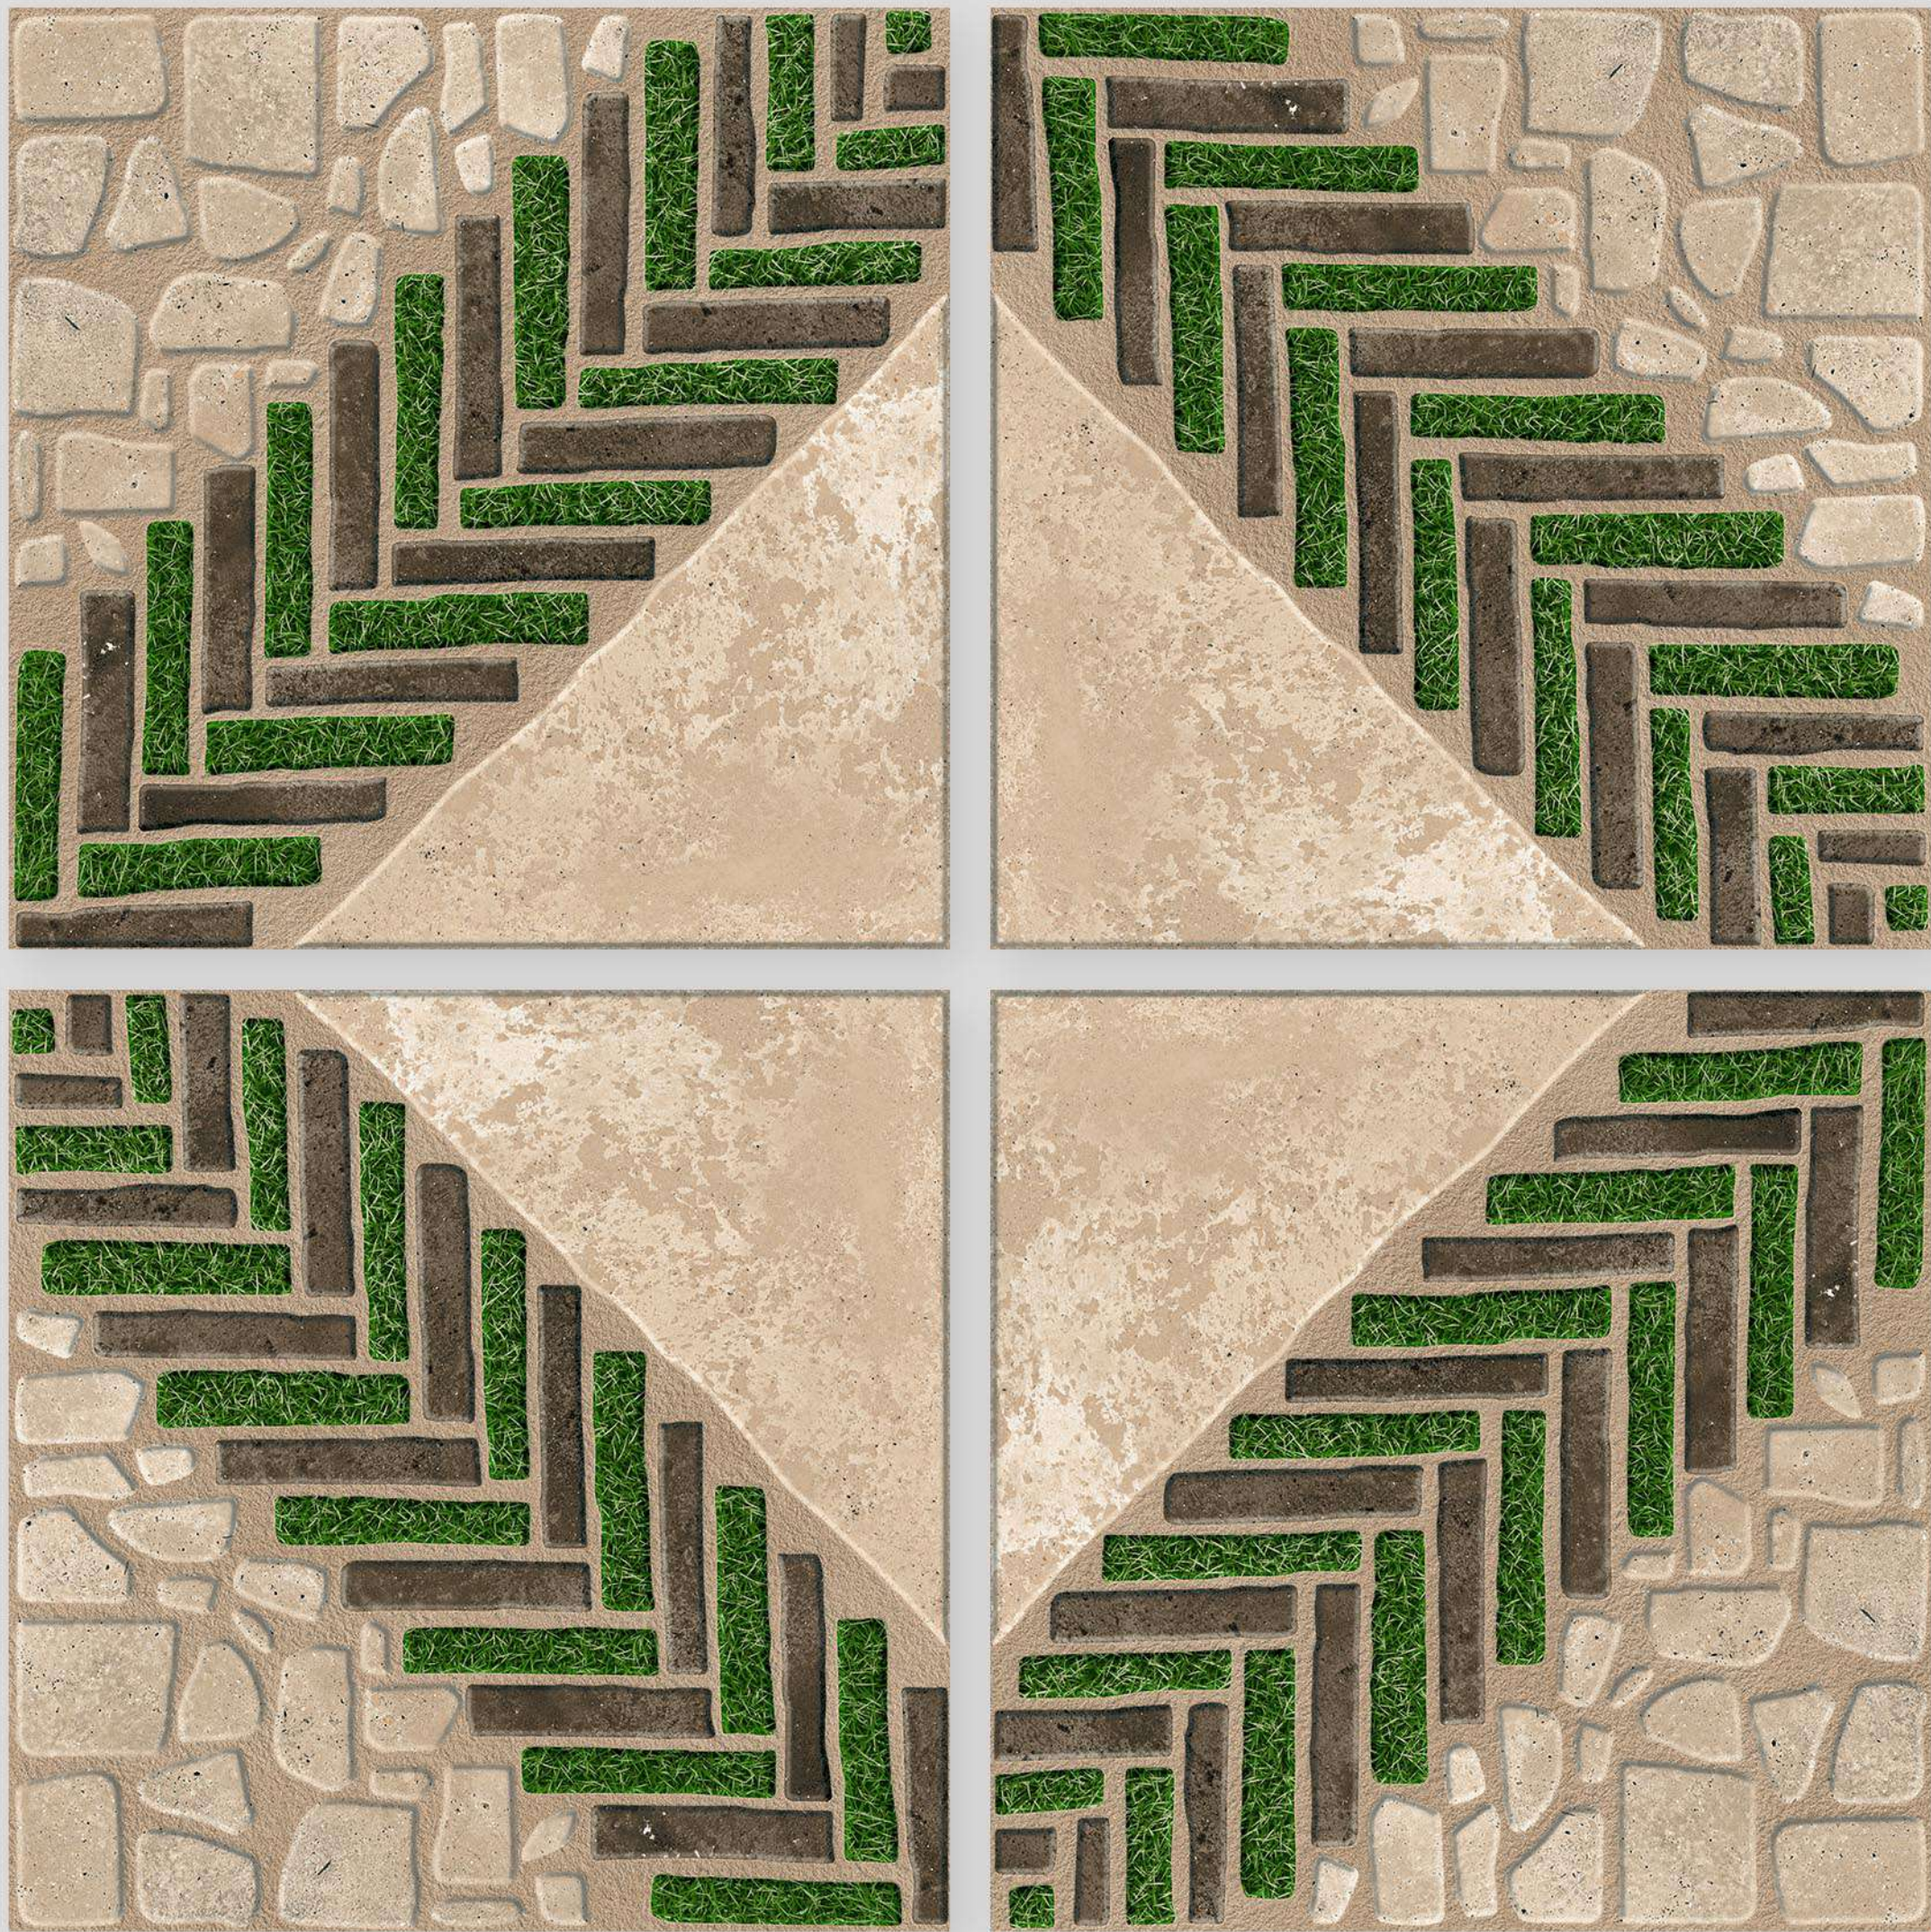

Series
OPAL

OPAL 09

Applicable On
Wall & Floor

HD
Clarity

Random
Design

Zero
Maintenance

Eco
Friendly

Size
500x
500mm