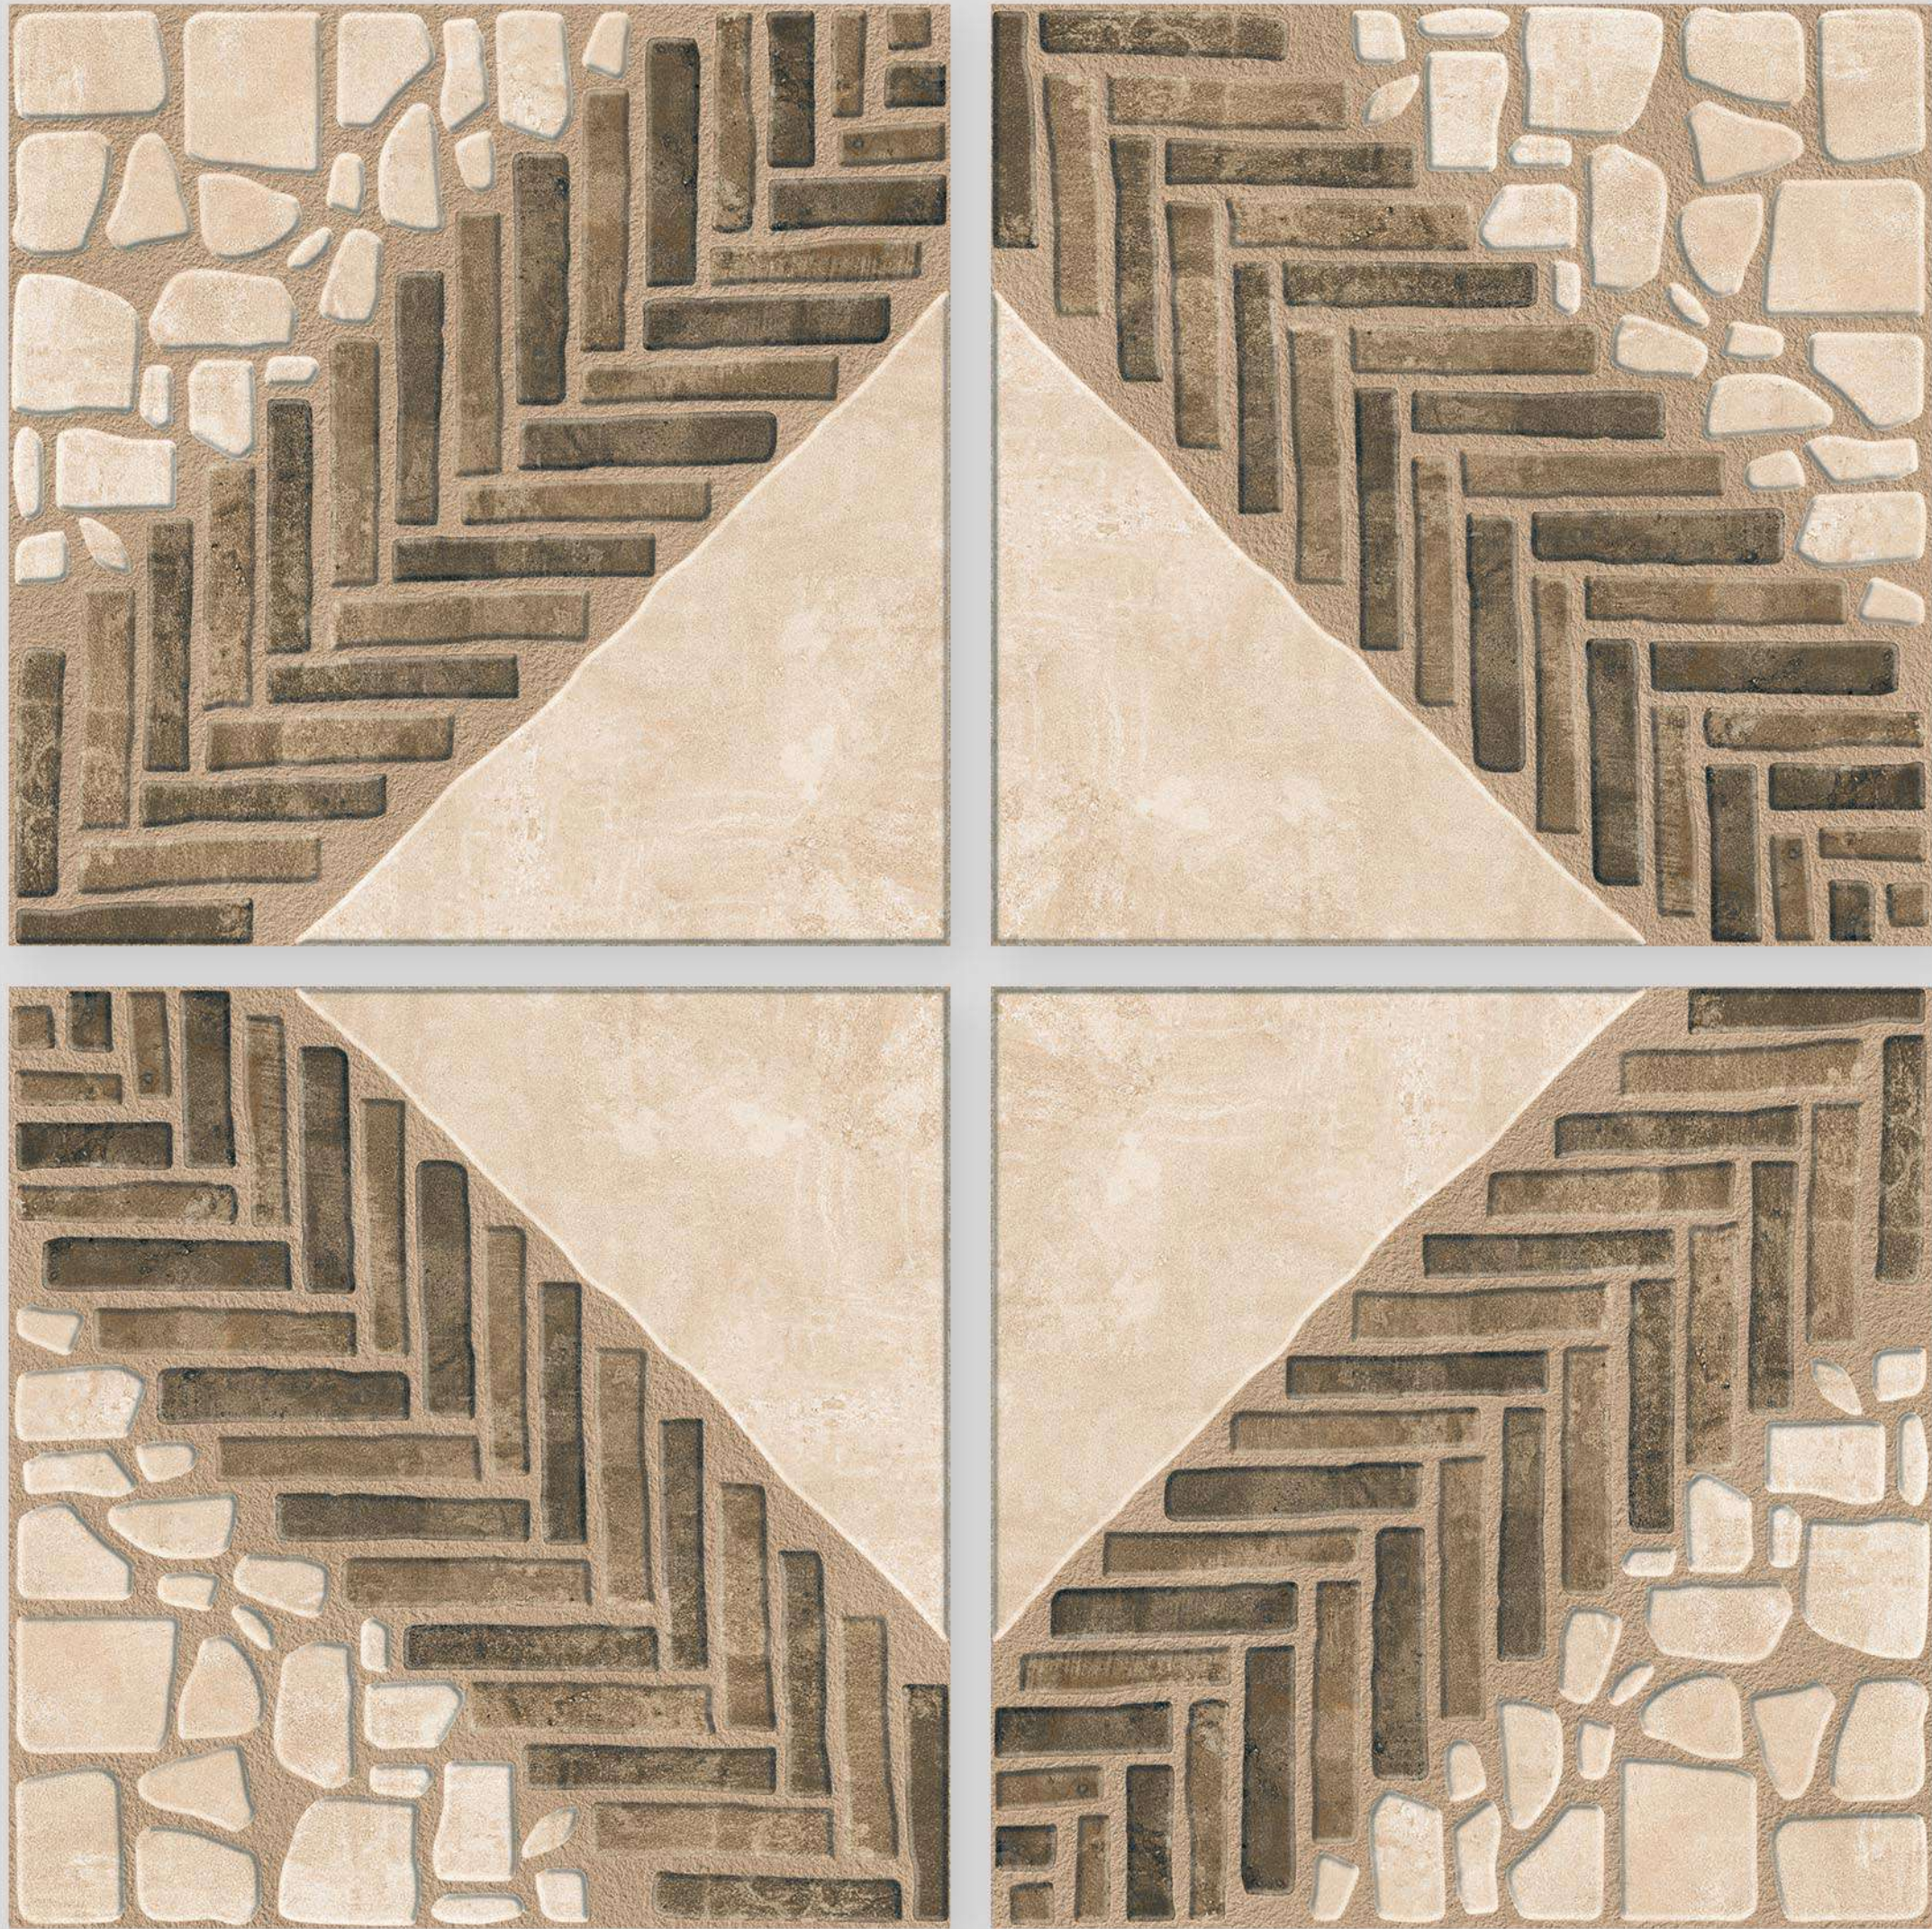

Series
OPAL

OPAL 06

Applicable On
Wall & Floor

HD
Clarity

Random
Design

Zero
Maintenance

Eco
Friendly

Size
500x
500mm