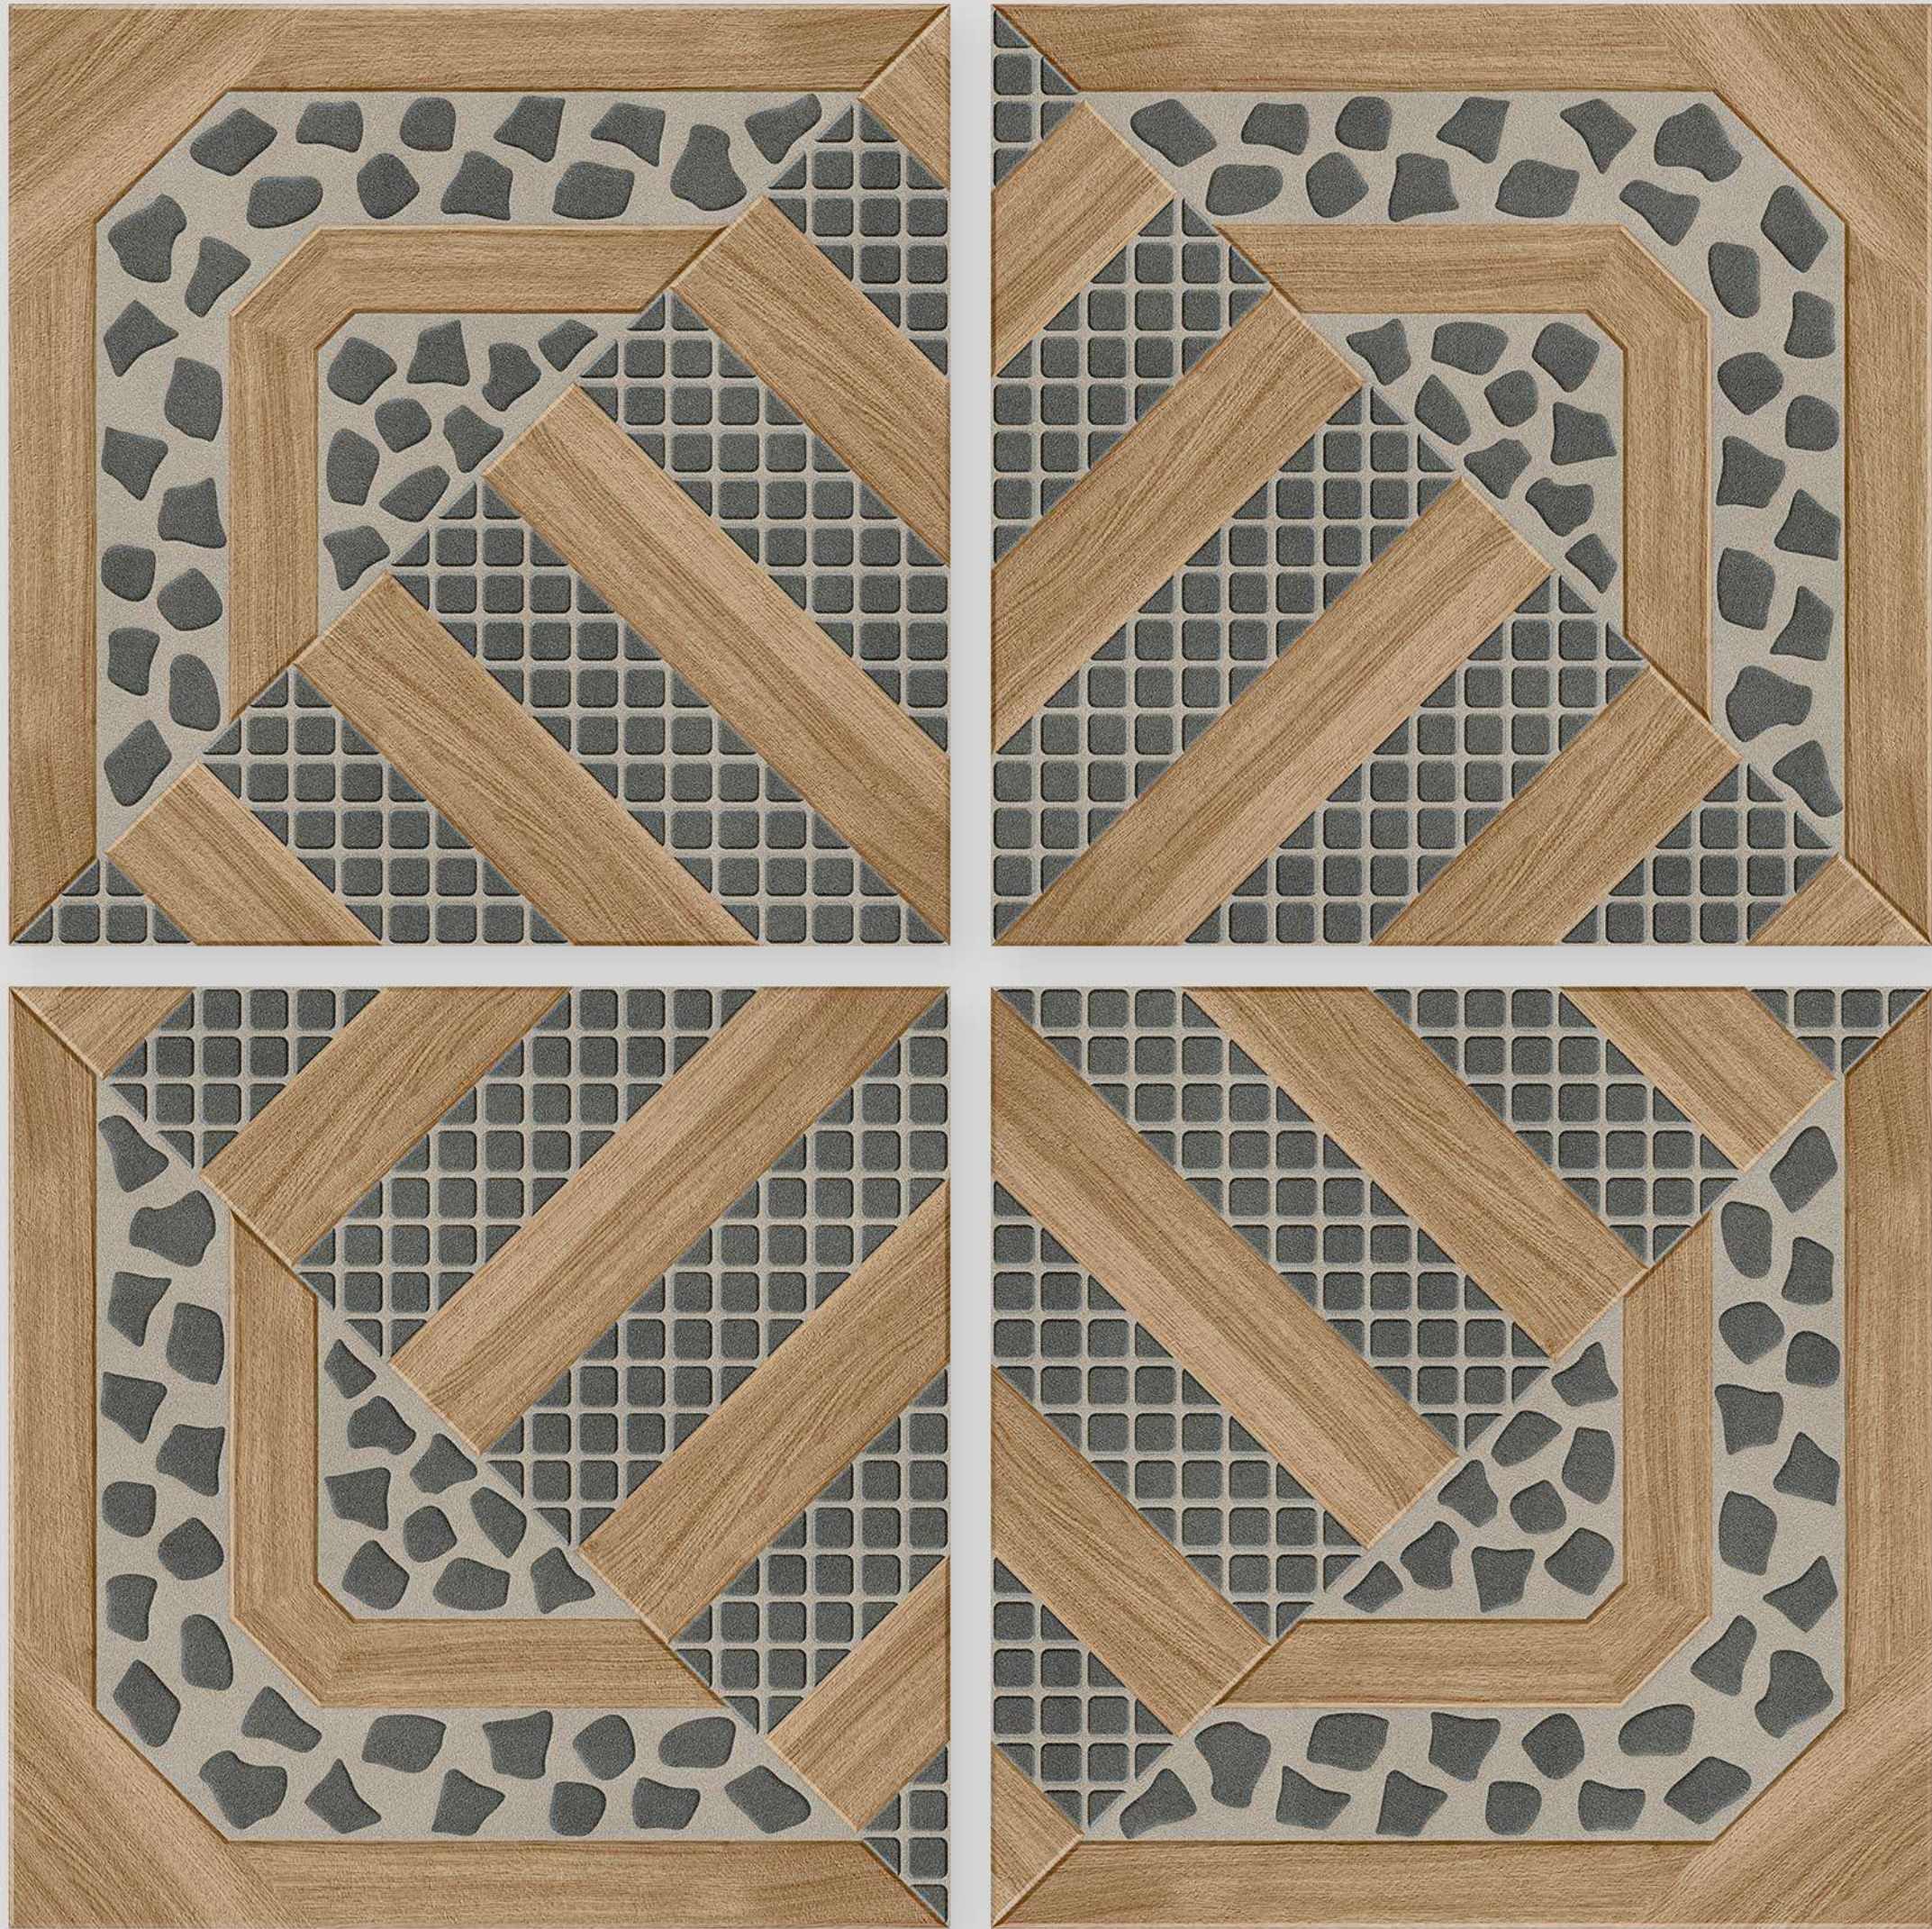

Series
TOPAZ

TOPAZ 05

Applicable On
Wall & Floor

HD
Clarity

Random
Design

Zero
Maintenance

Eco
Friendly

Size
500x
500mm

Series
TOPAZ

TOPAZ 06

Applicable On
Wall & Floor

HD
Clarity

Random
Design

Zero
Maintenance

Eco
Friendly

Size
500x
500mm