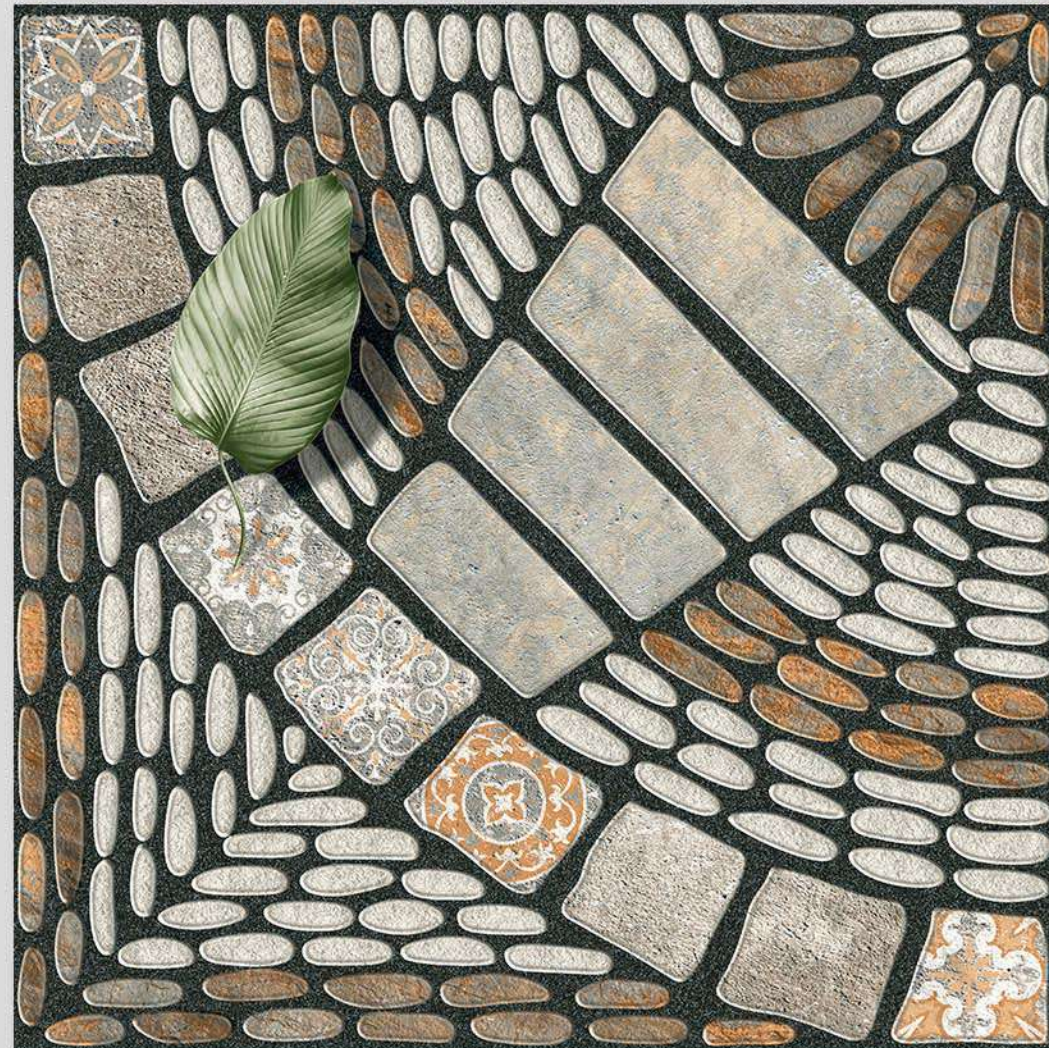

Series
RUBY

RUBY 09

Applicable On
Wall & Floor

HD
Clarity

Random
Design

Zero
Maintenance

Eco
Friendly

Size
500x
500mm

Series
RUBY

RUBY 10

Applicable On
Wall & Floor

HD
Clarity

Random
Design

Zero
Maintenance

Eco
Friendly

Size
500x
500mm