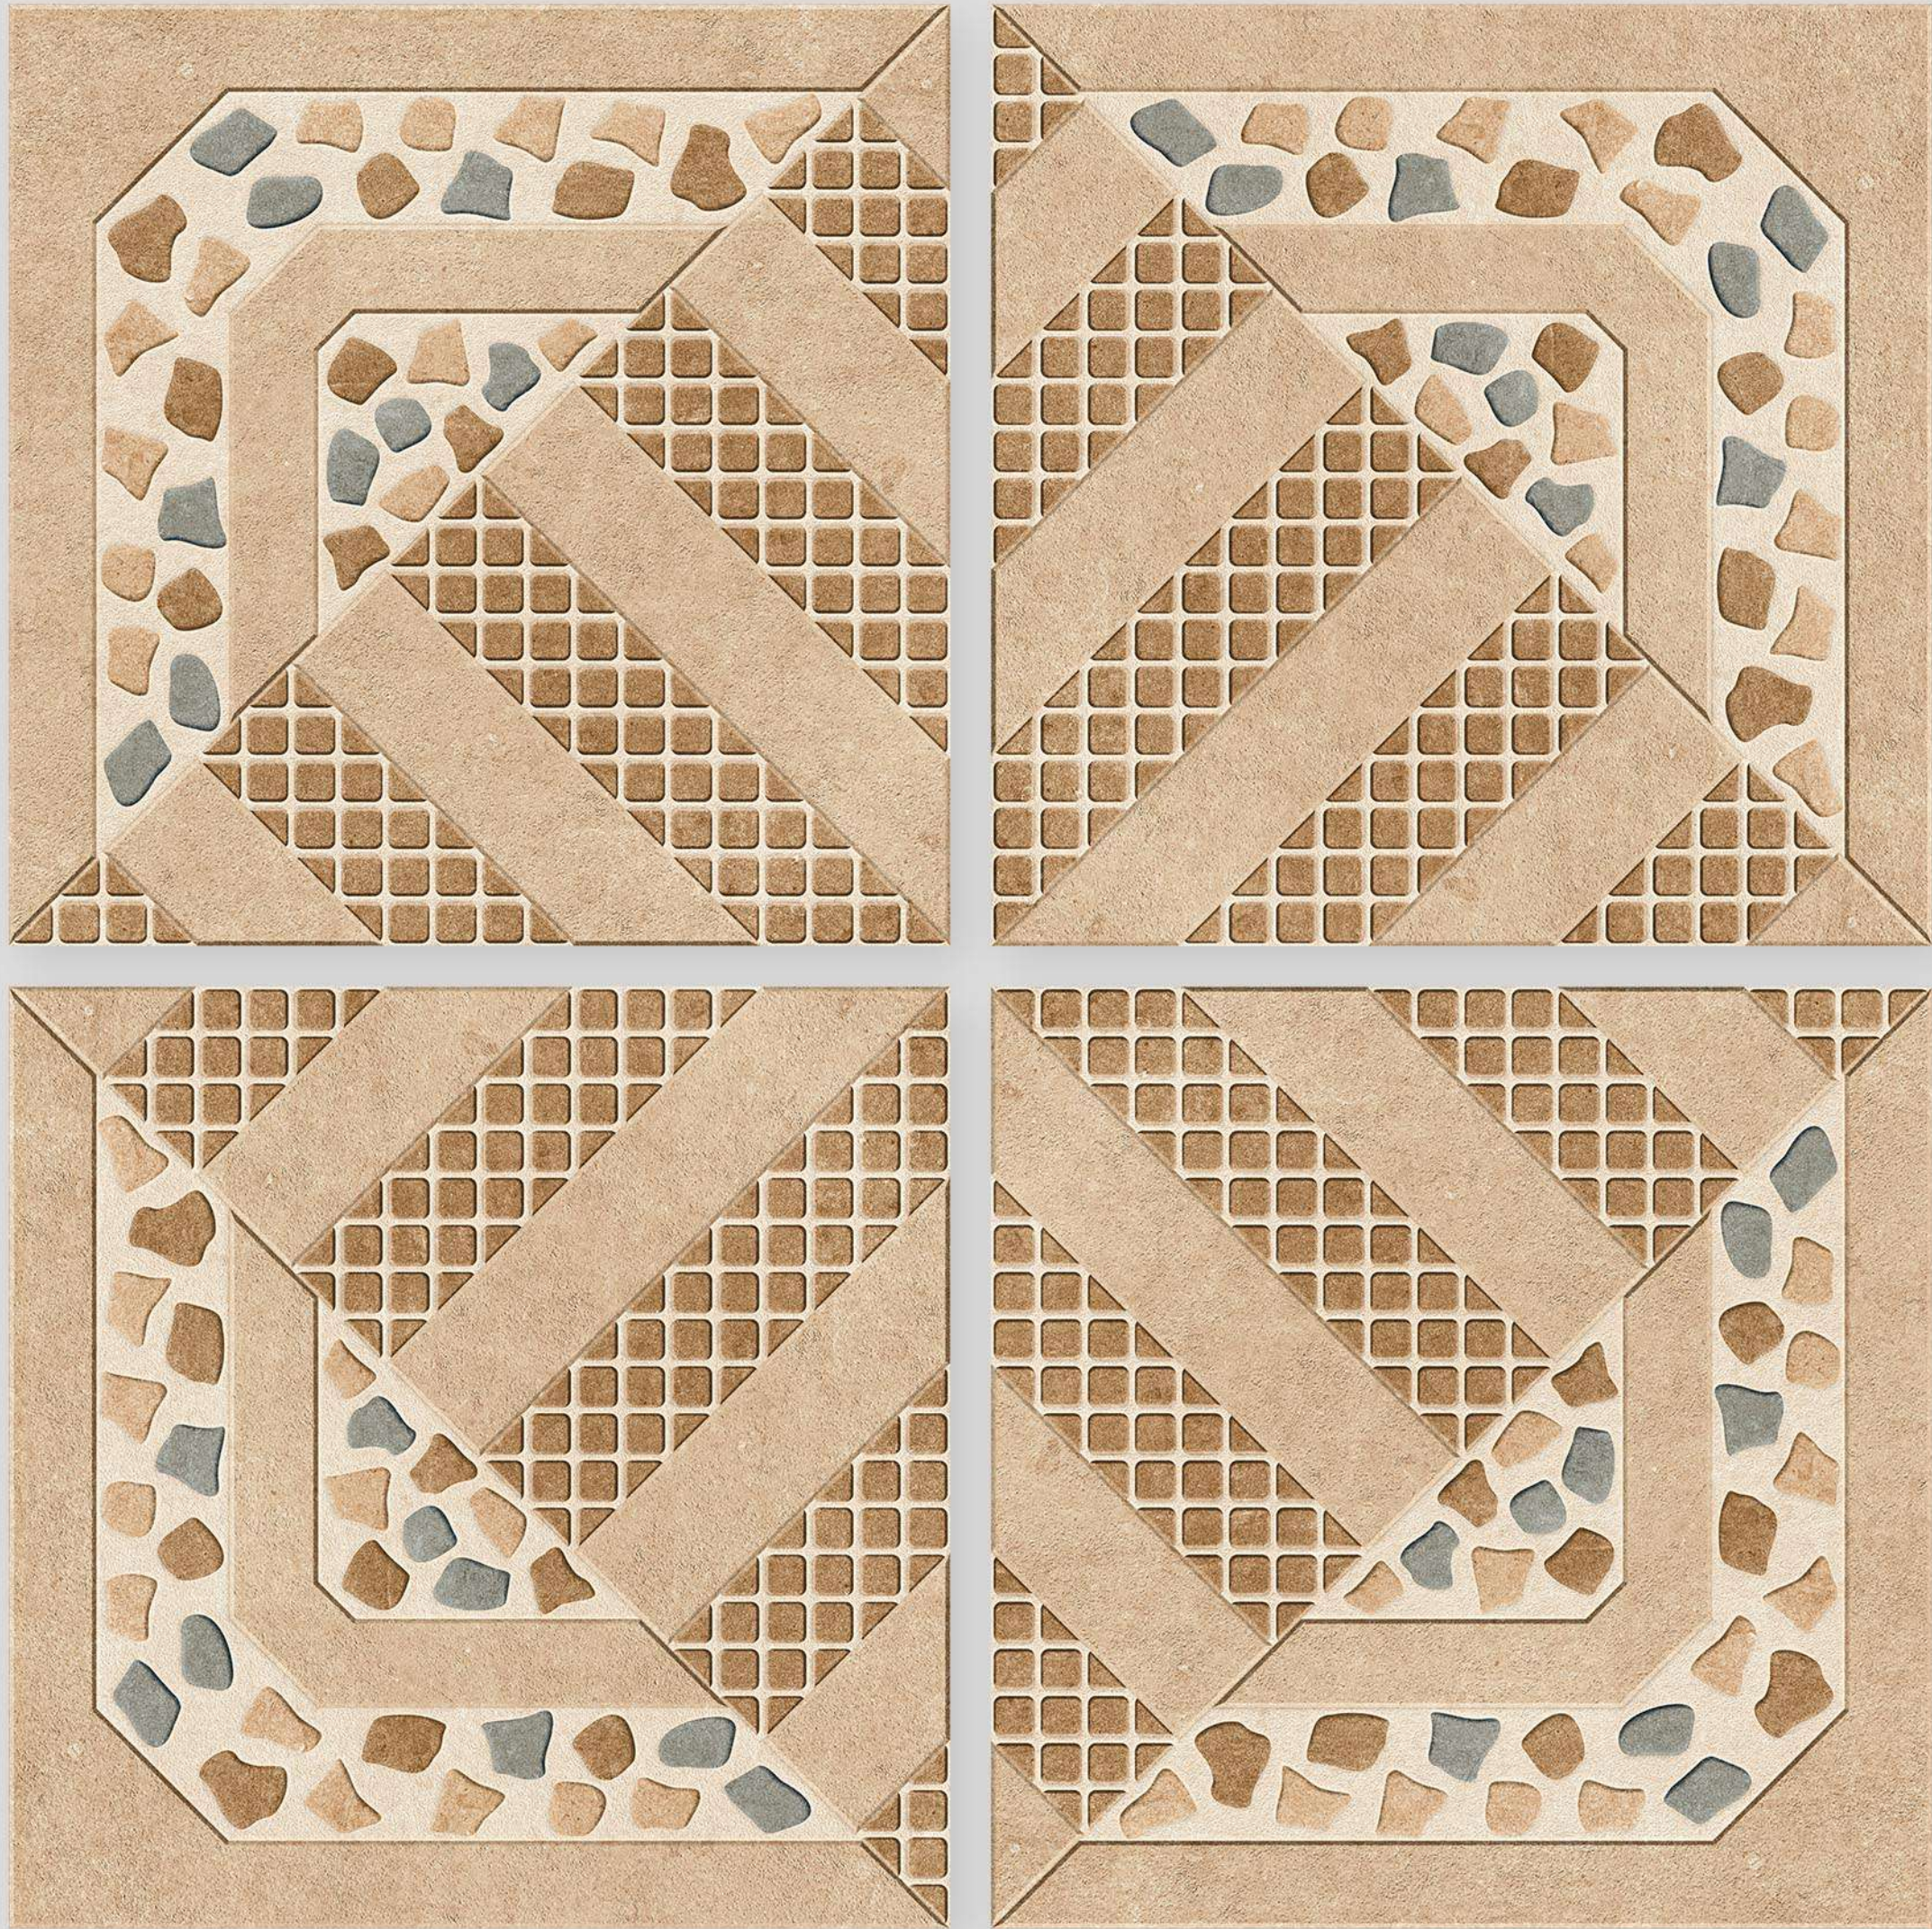

Series
TOPAZ

TOPAZ 8

Applicable On
Wall & Floor

HD
Clarity

Random
Design

Zero
Maintenance

Eco
Friendly

Size
500x
500mm