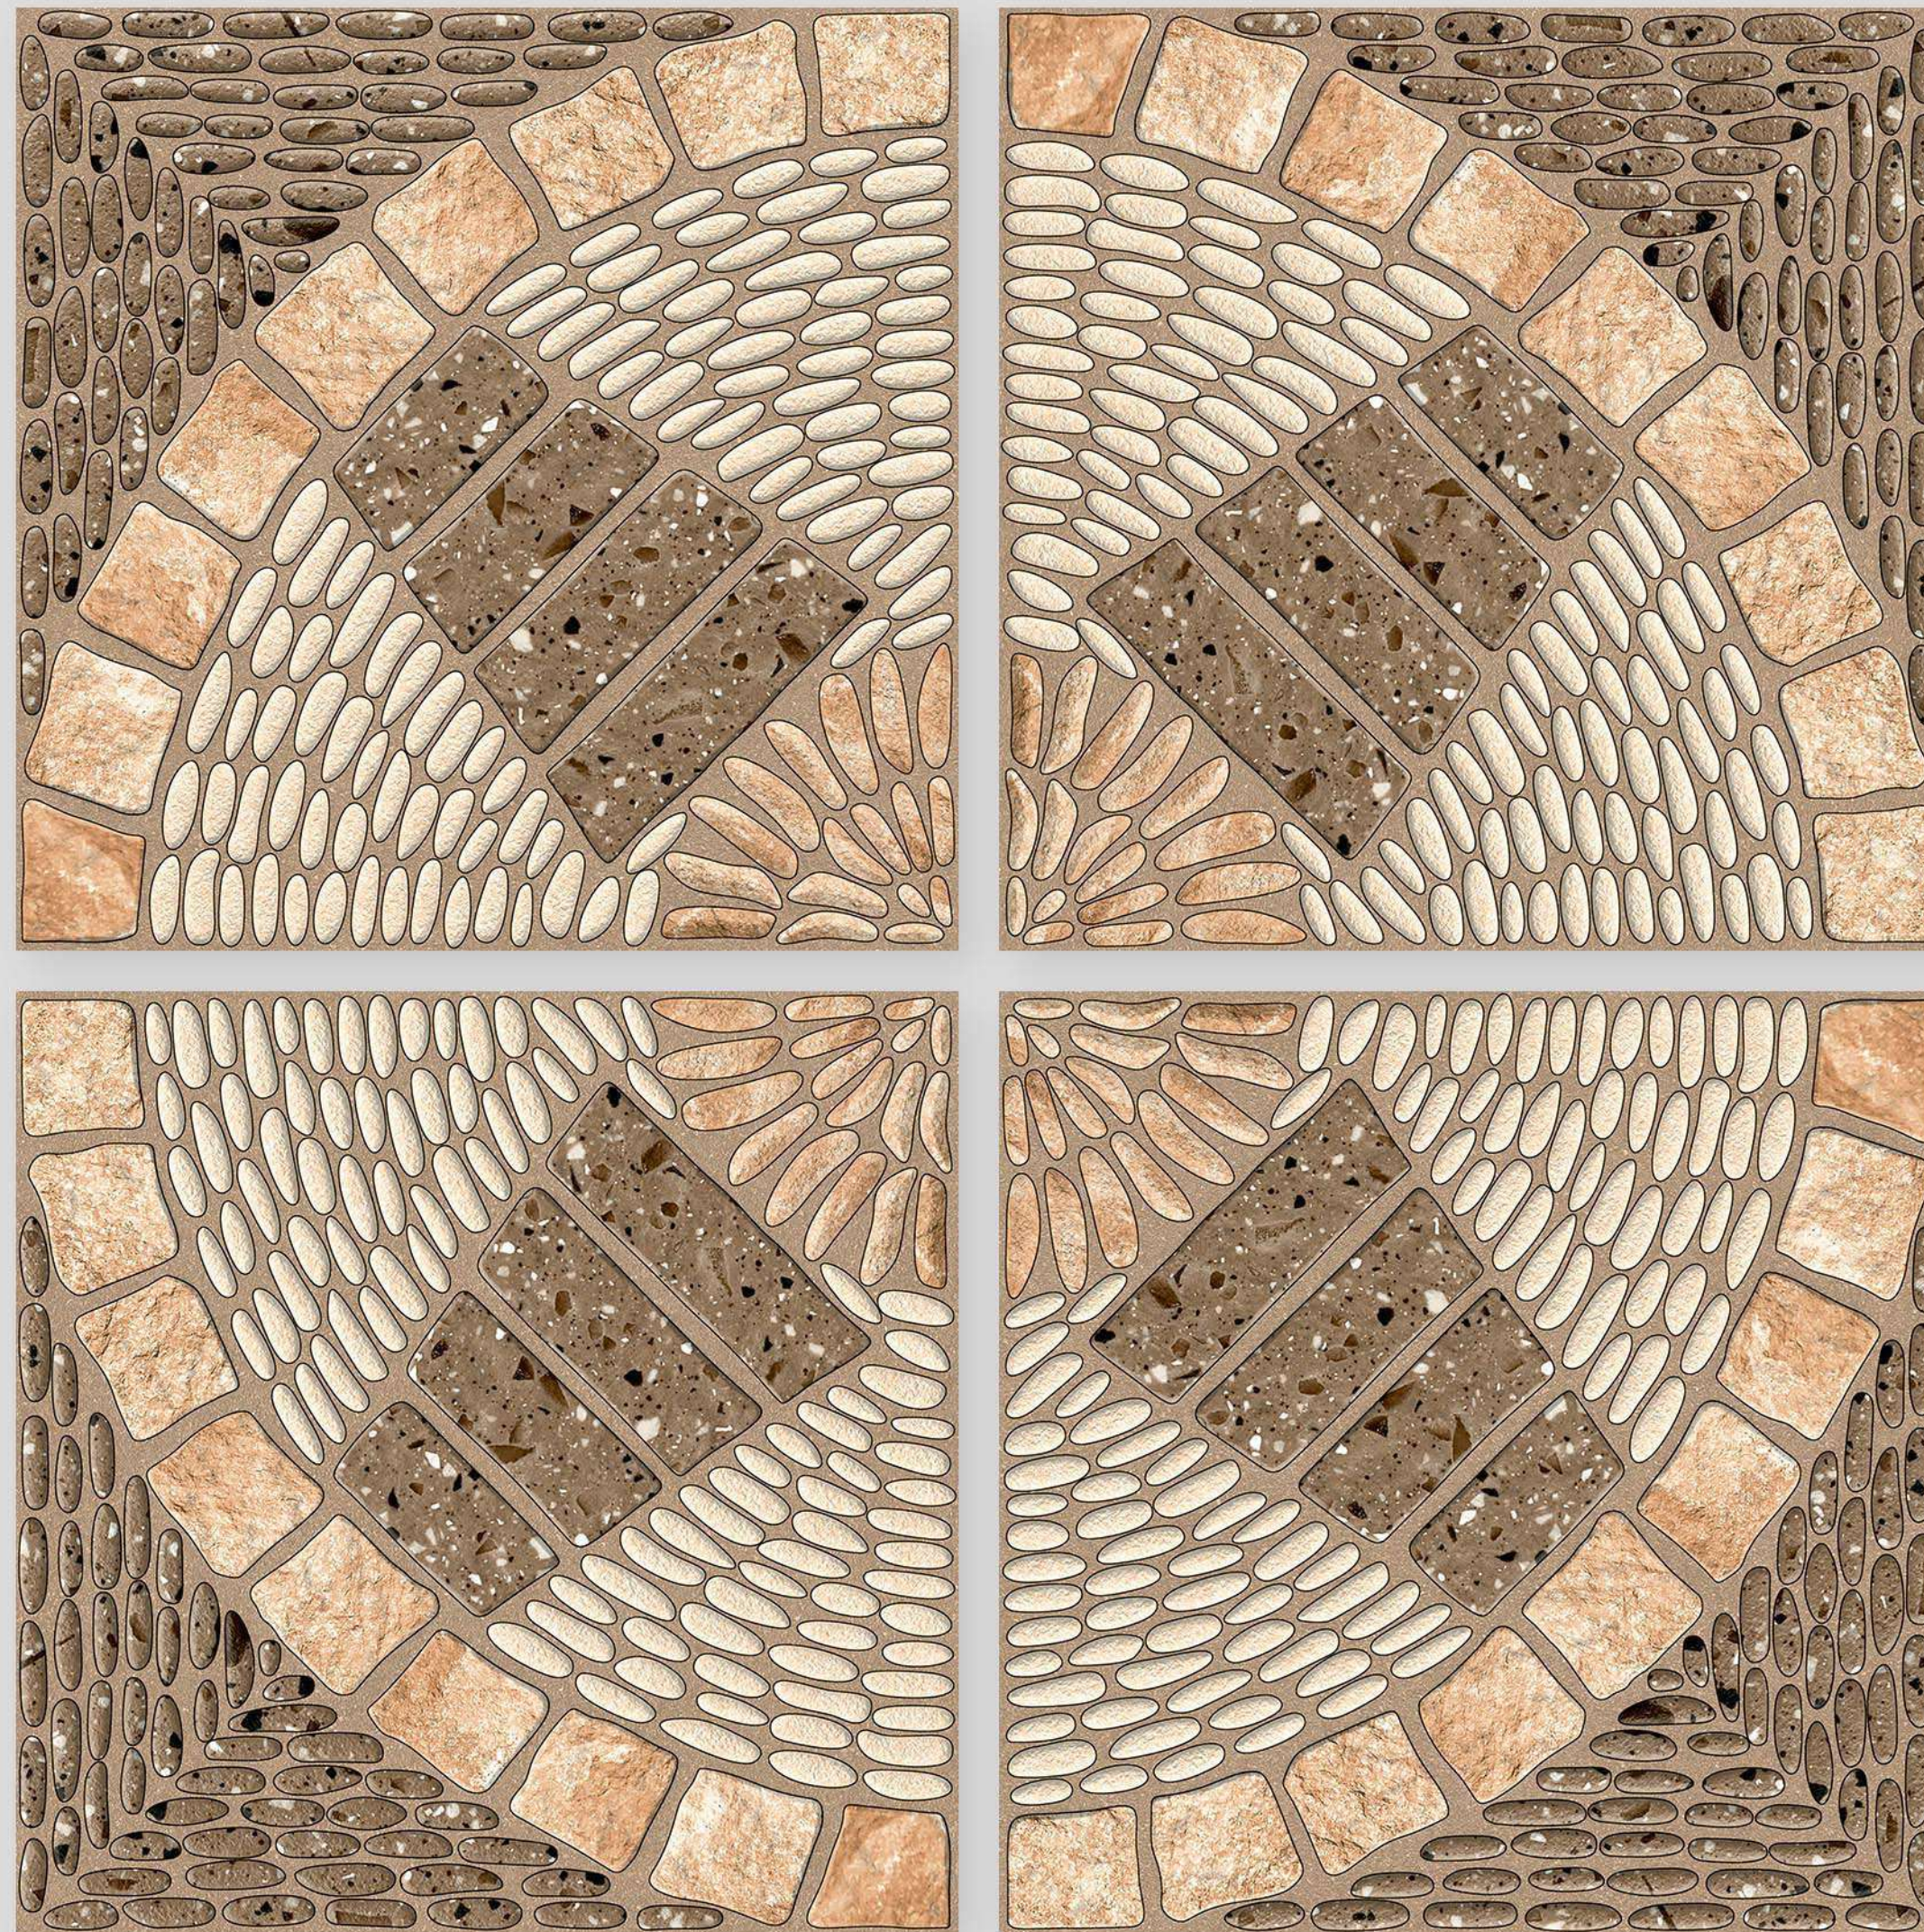

Series
RUBY

RUBY 05

Applicable On
Wall & Floor

HD
Clarity

Random
Design

Zero
Maintenance

Eco
Friendly

Size
500x
500mm