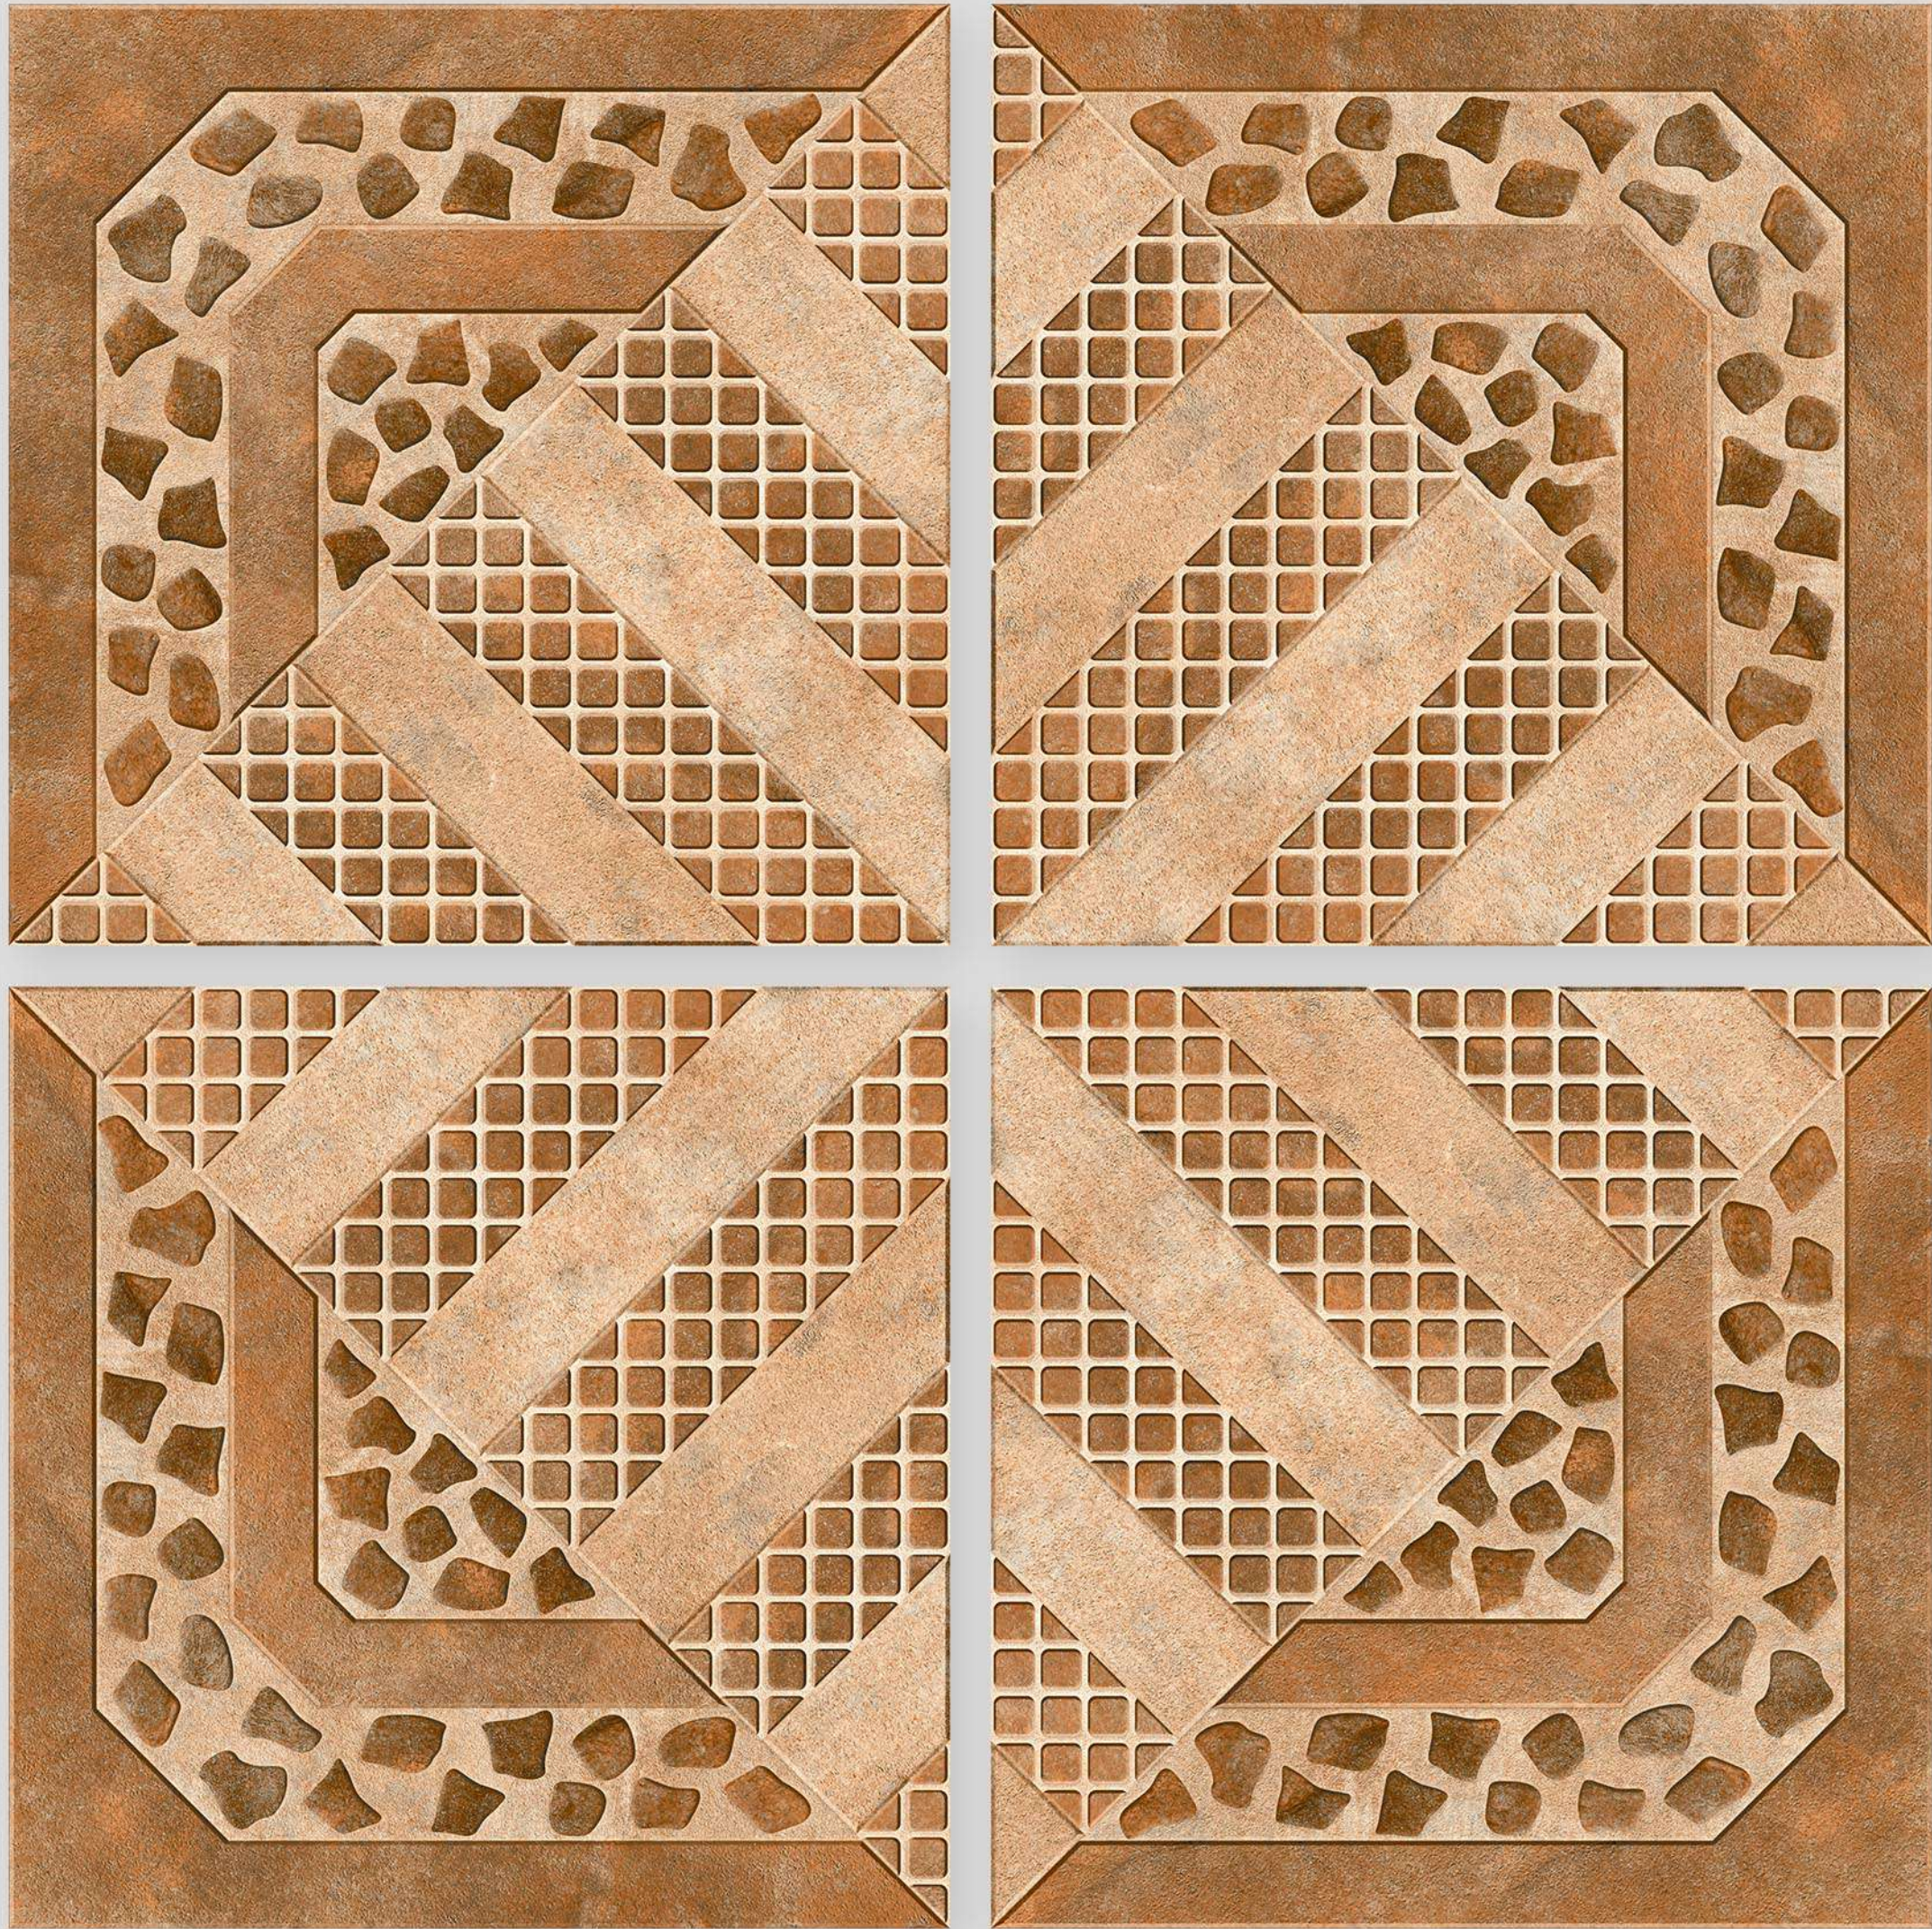

Series
ROCKLINE

TOPAZ 01

Applicable On
Wall & Floor

HD
Clarity

Random
Design

Zero
Maintenance

Eco
Friendly

Size
500x
500mm