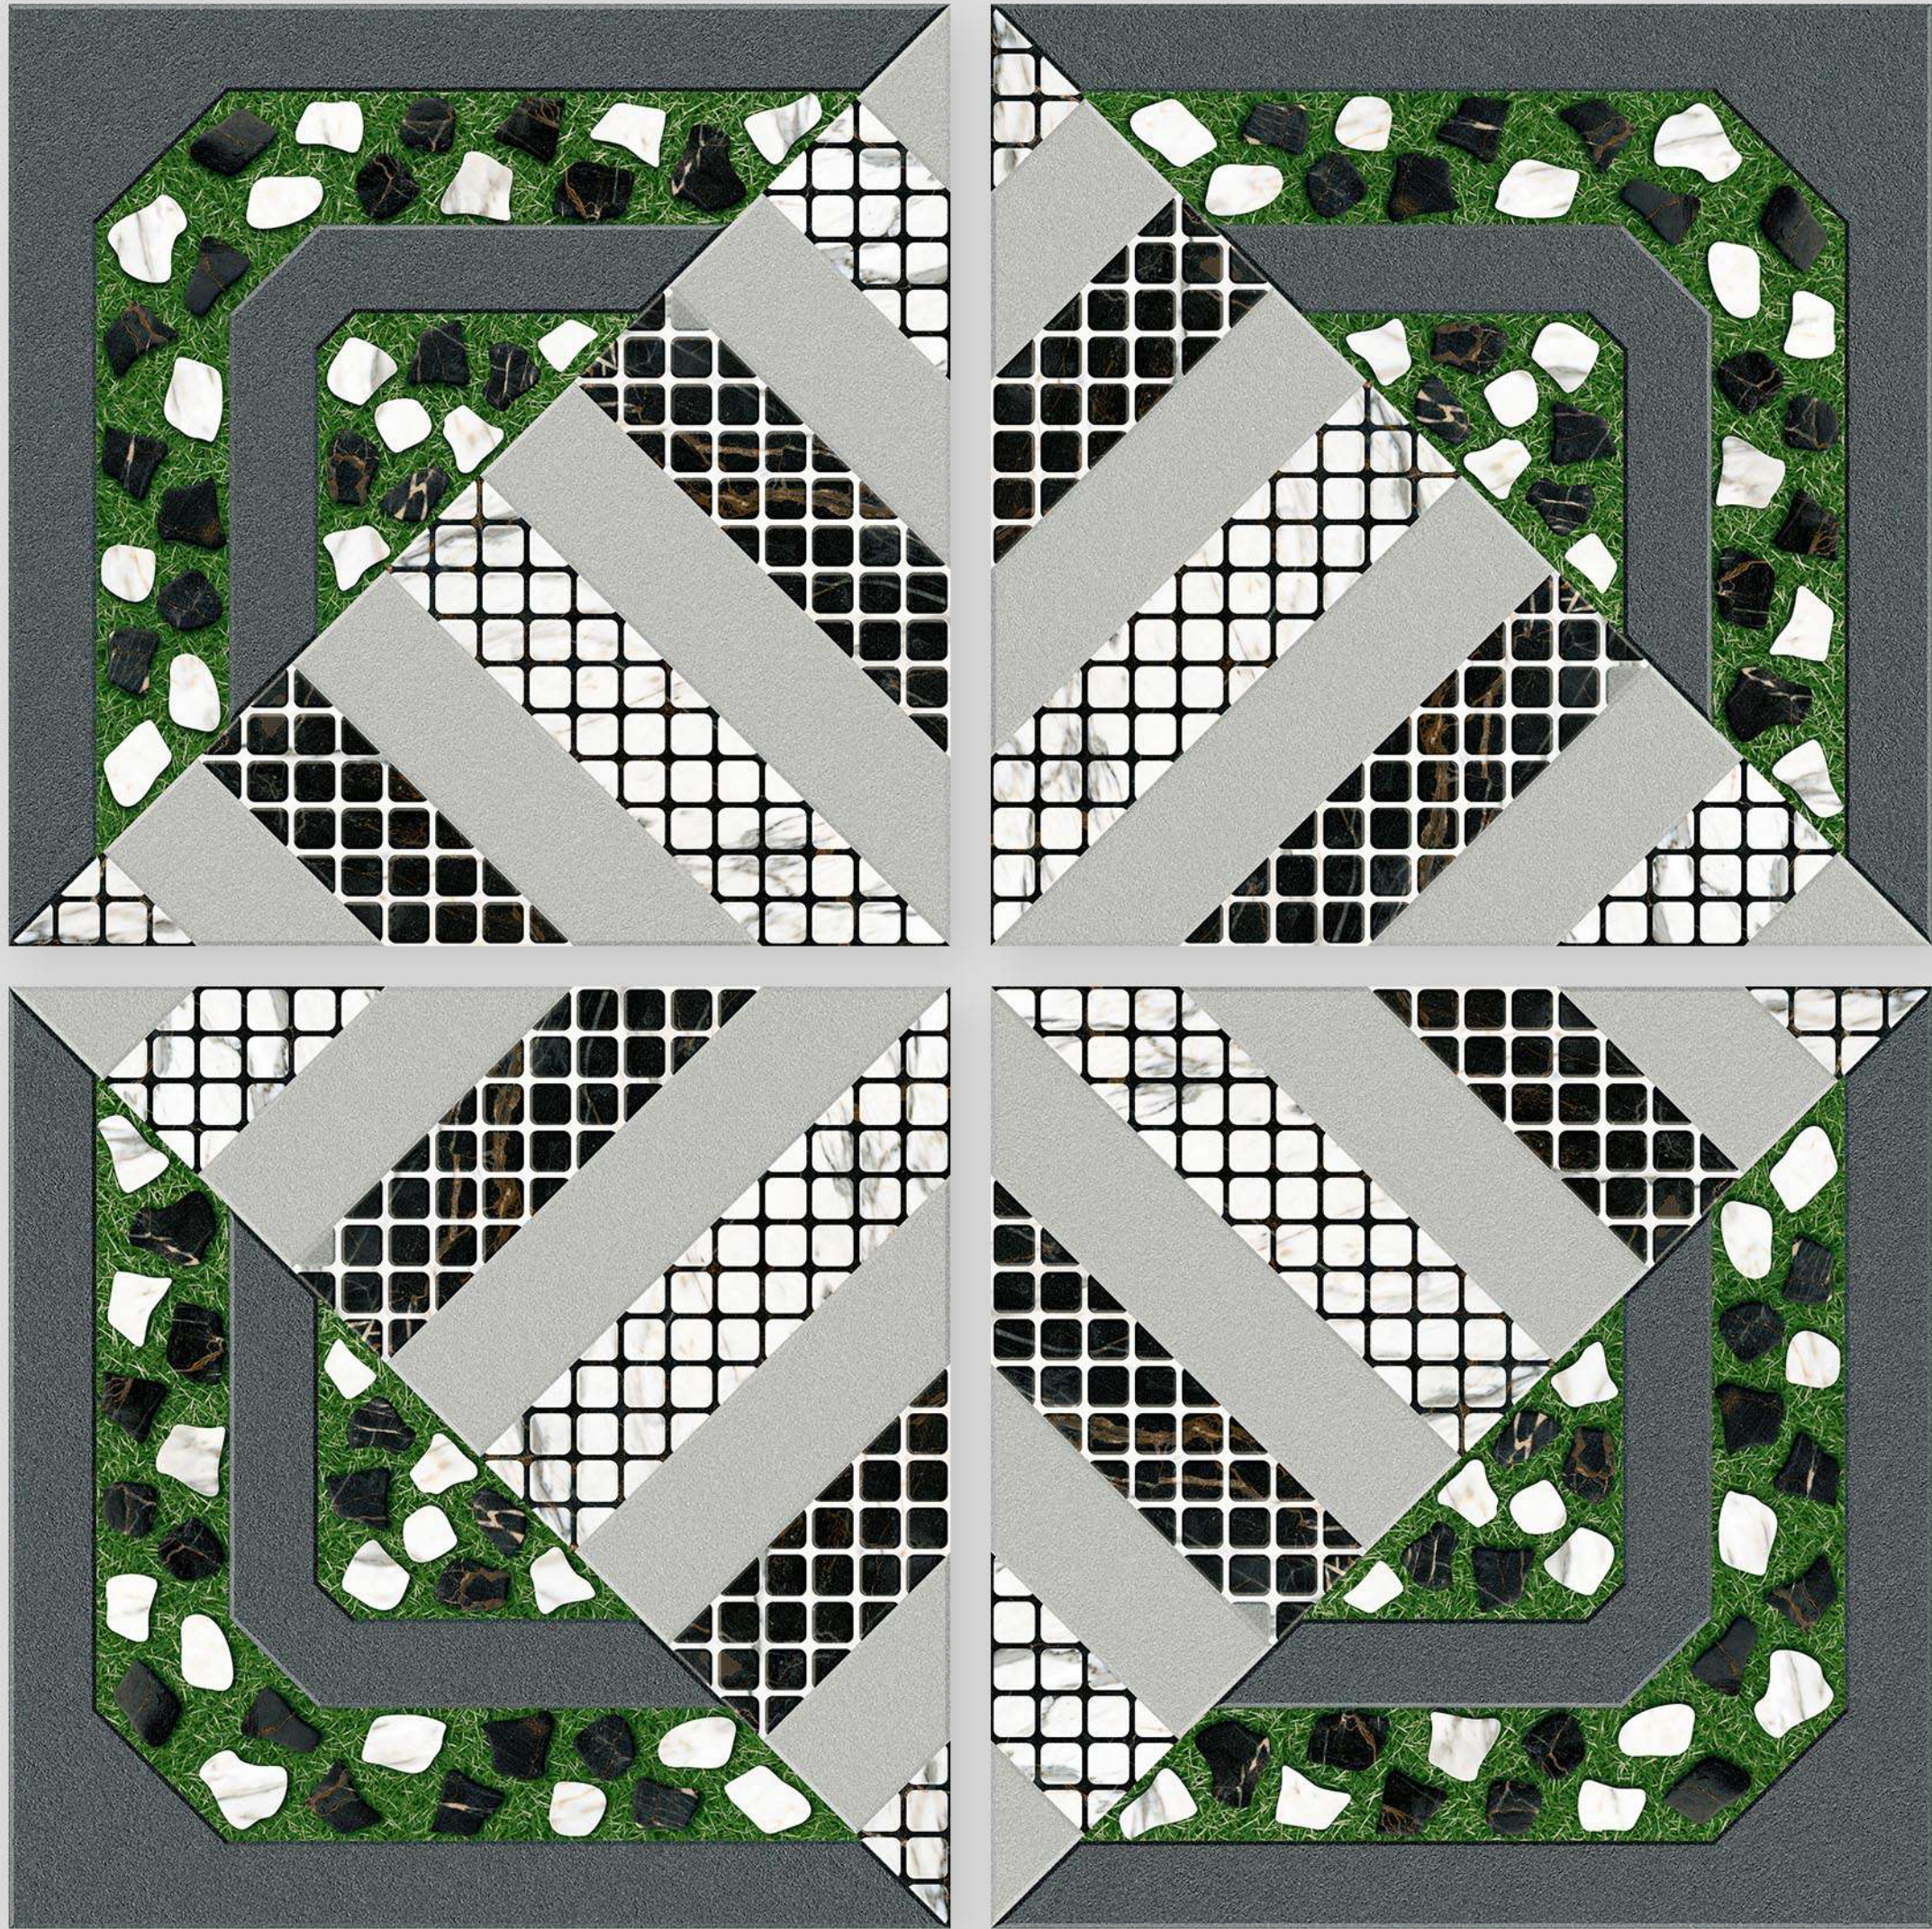

Series
TOPAZ

TOPAZ 05

Applicable On
Wall & Floor

HD
Clarity

Random
Design

Zero
Maintenance

Eco
Friendly

Size
500x
500mm