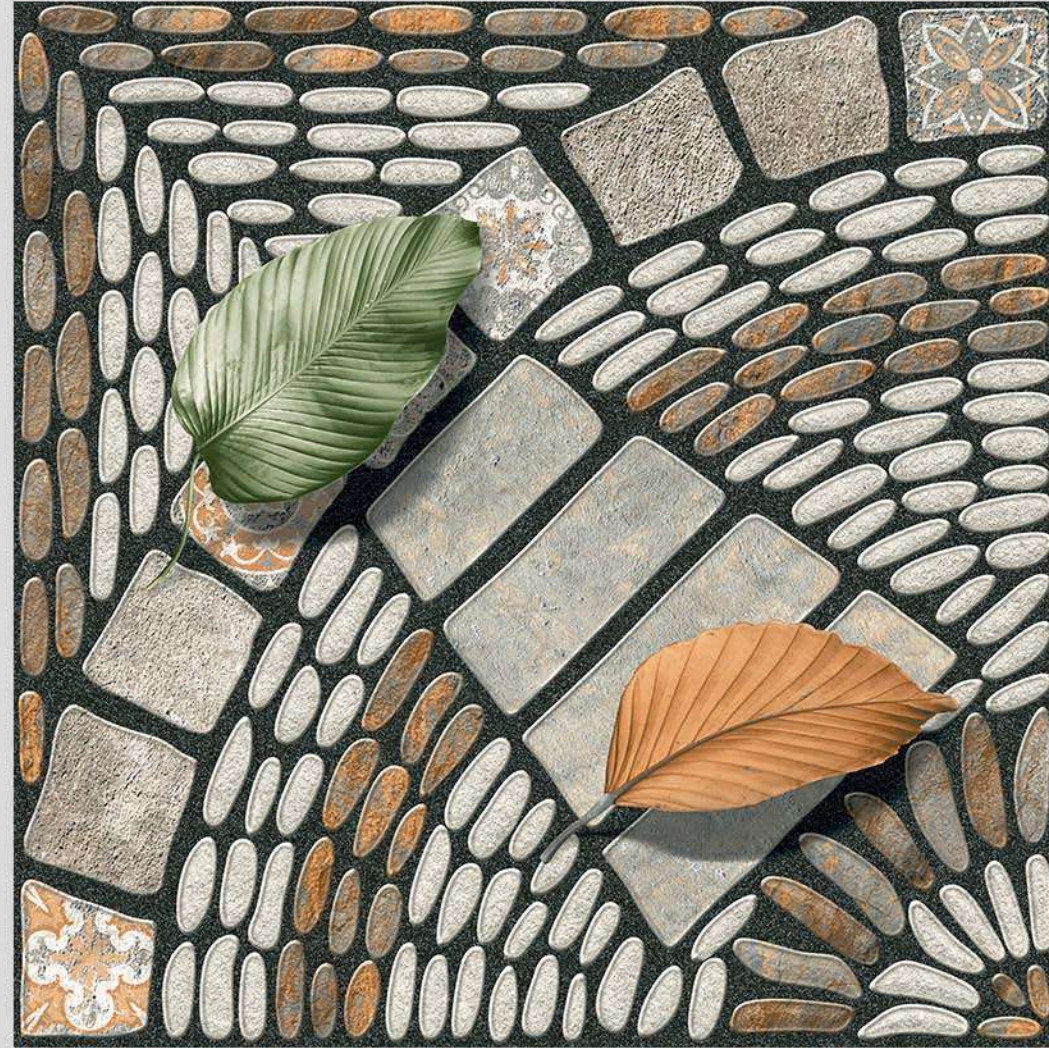

Series
RUBY

RUBY 10

Applicable On
Wall & Floor

HD
Clarity

Random
Design

Zero
Maintenance

Eco
Friendly

Size
500x
500mm