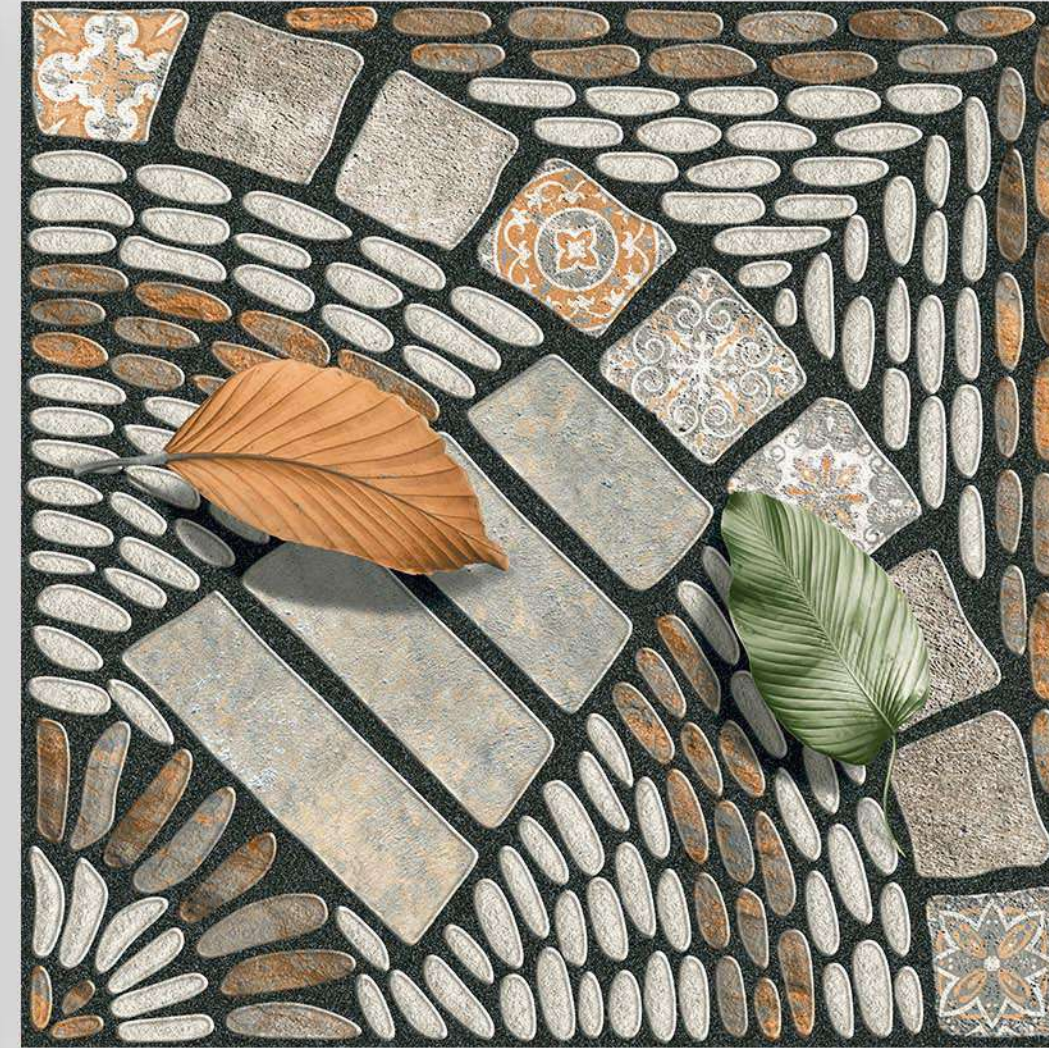

Series
RUBY

RUBY 10

Applicable On
Wall & Floor

HD
Clarity

Random
Design

Zero
Maintenance

Eco
Friendly

Size
500x
500mm