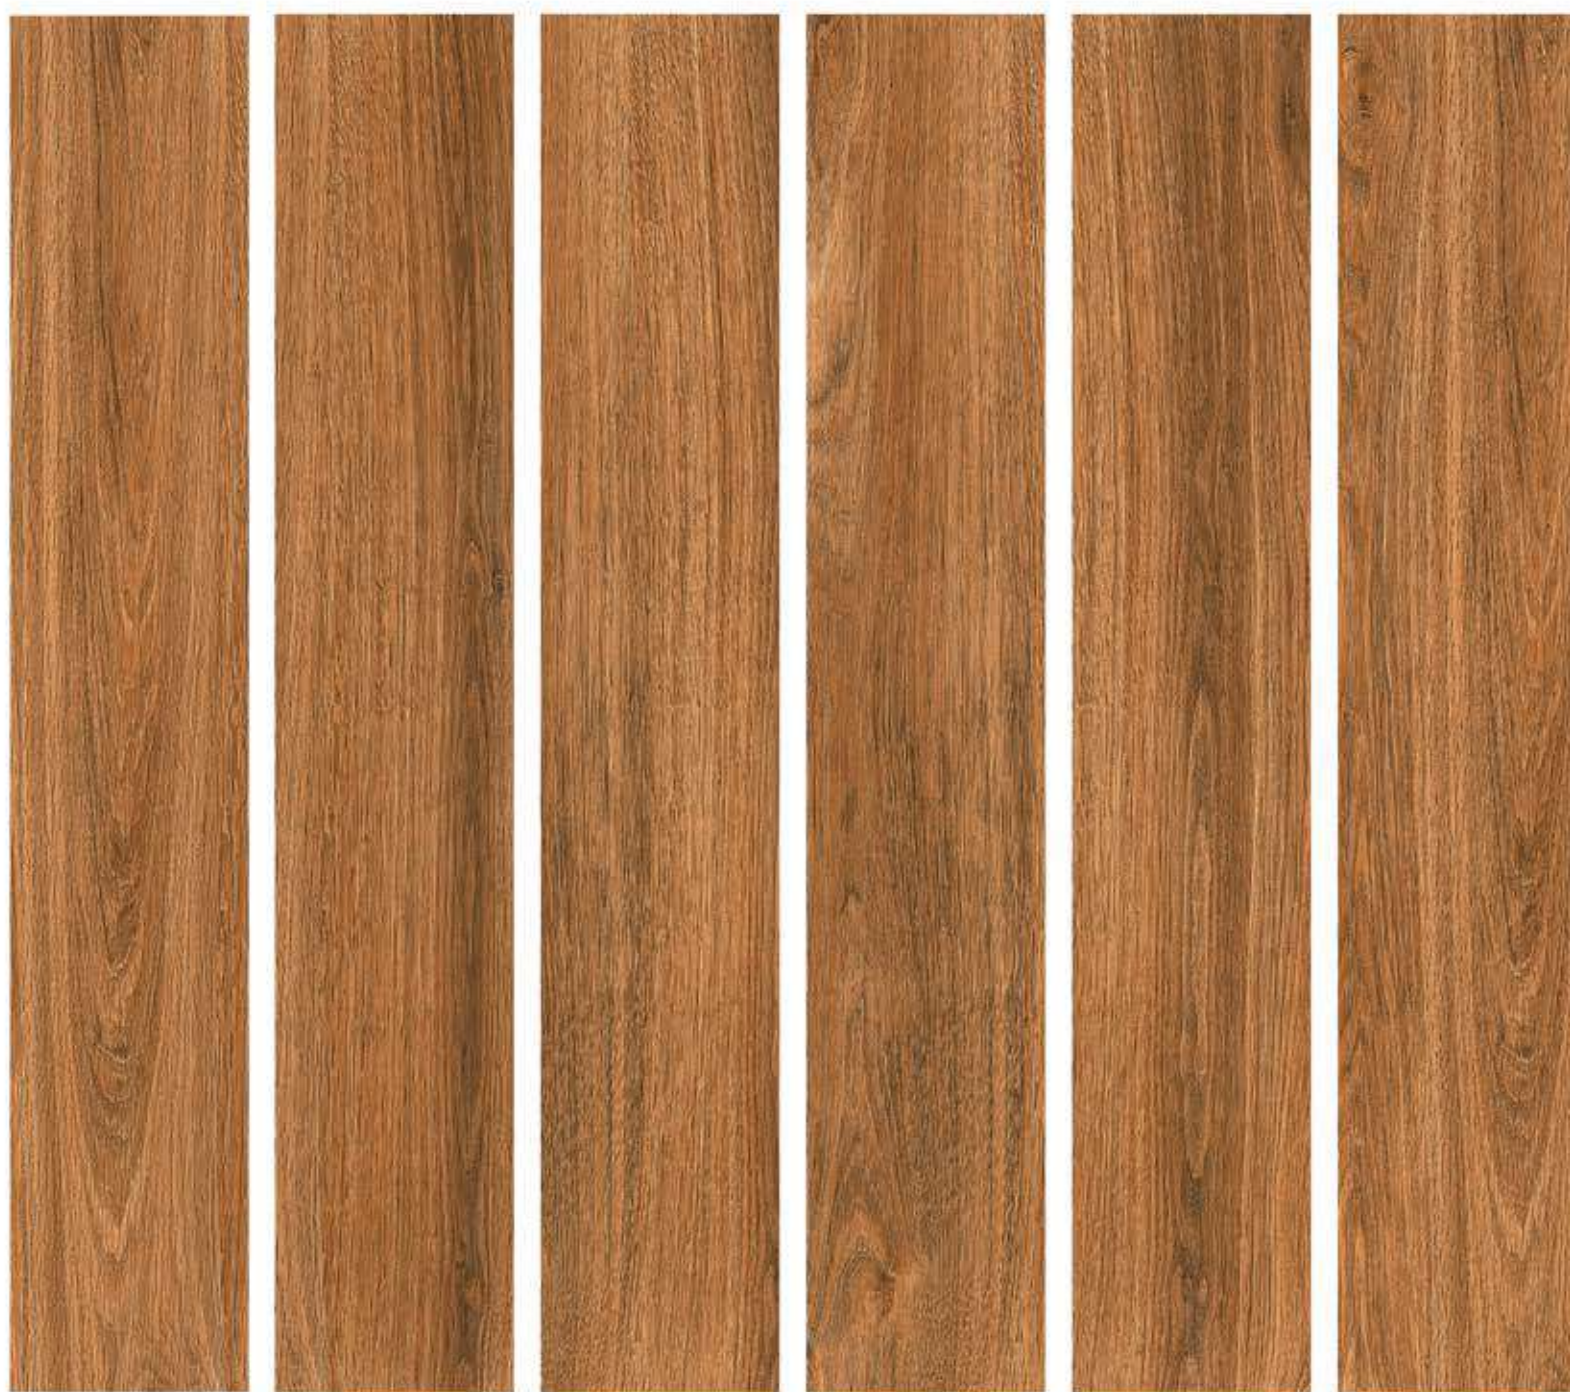

RANDOM

5

RAULI WALNUT

150x900mm/15x90cm

FINISHED

MATT

RANDOM

5