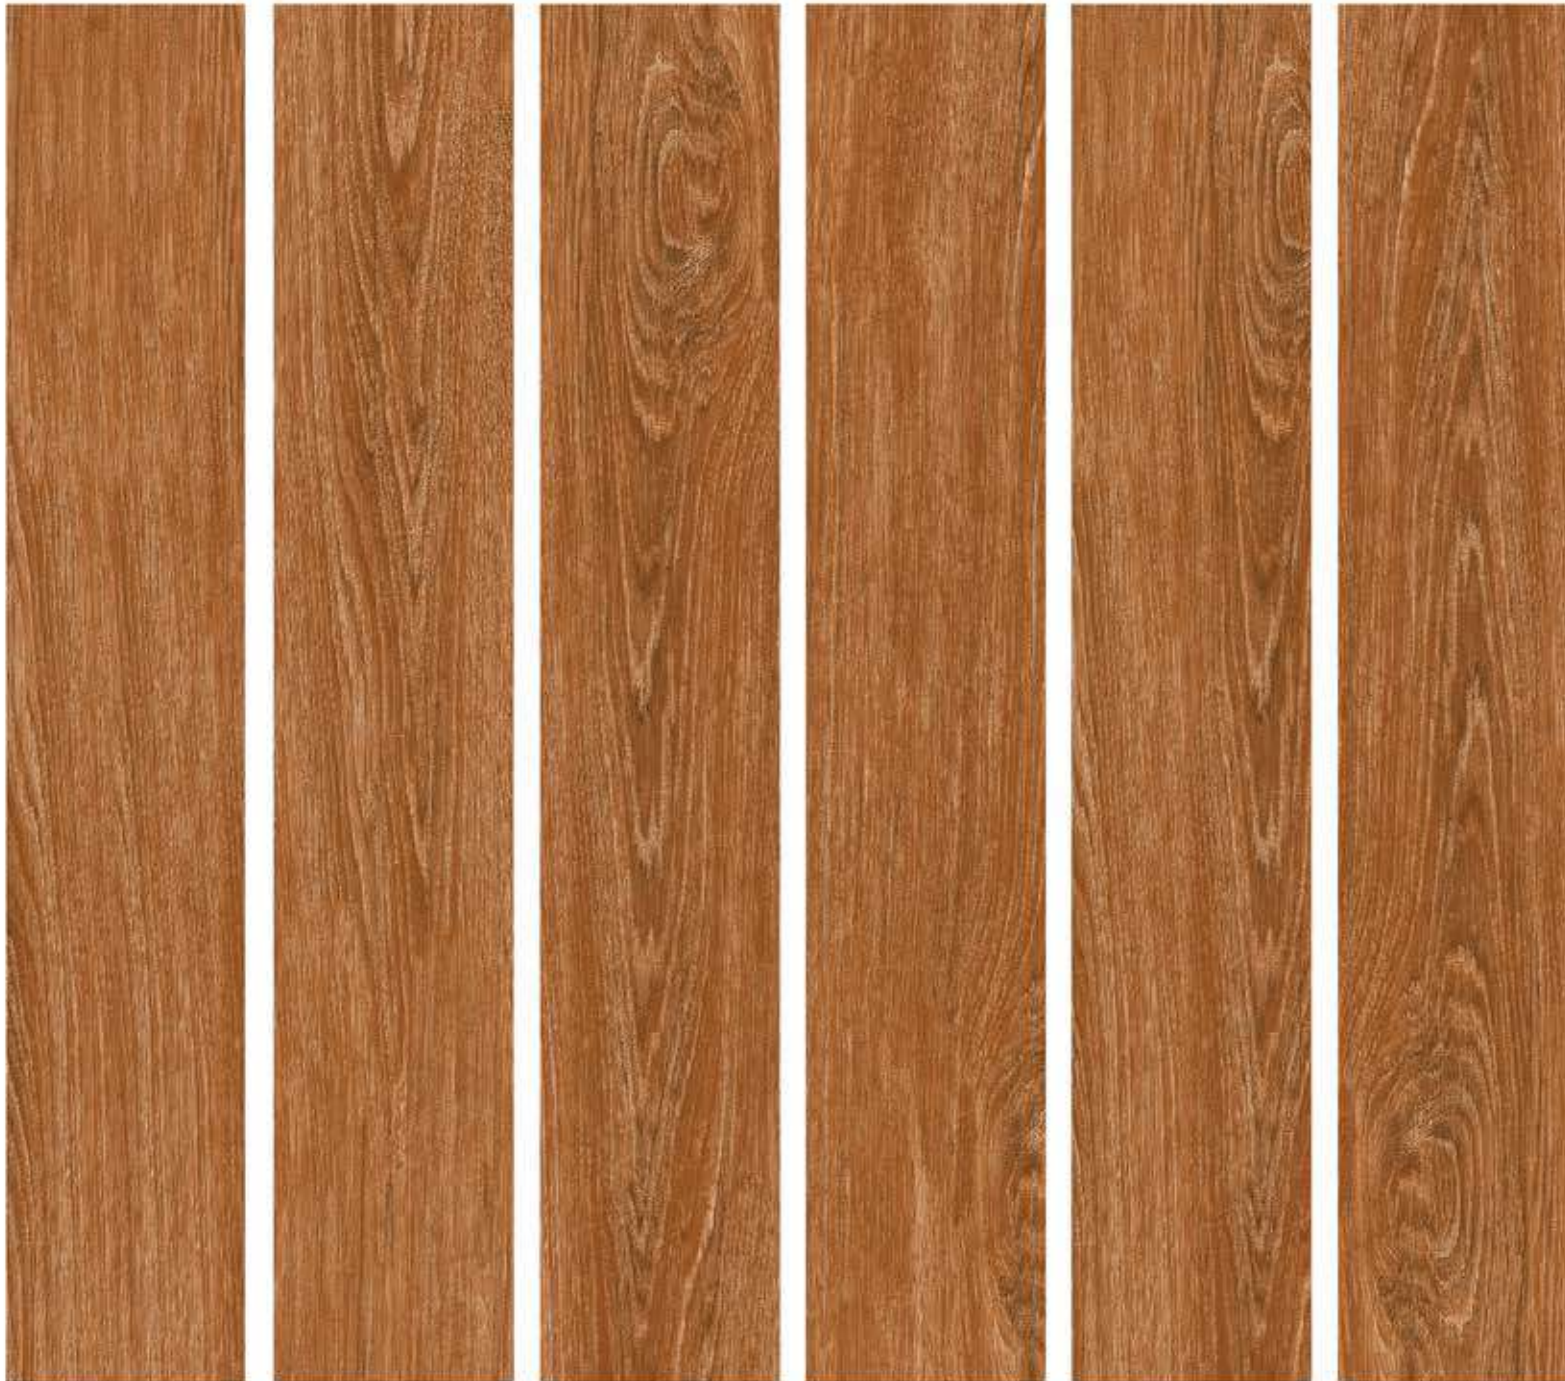

CEYLON RED

150x900mm/15x90cm

FINISHED

MATT

RANDOM

5