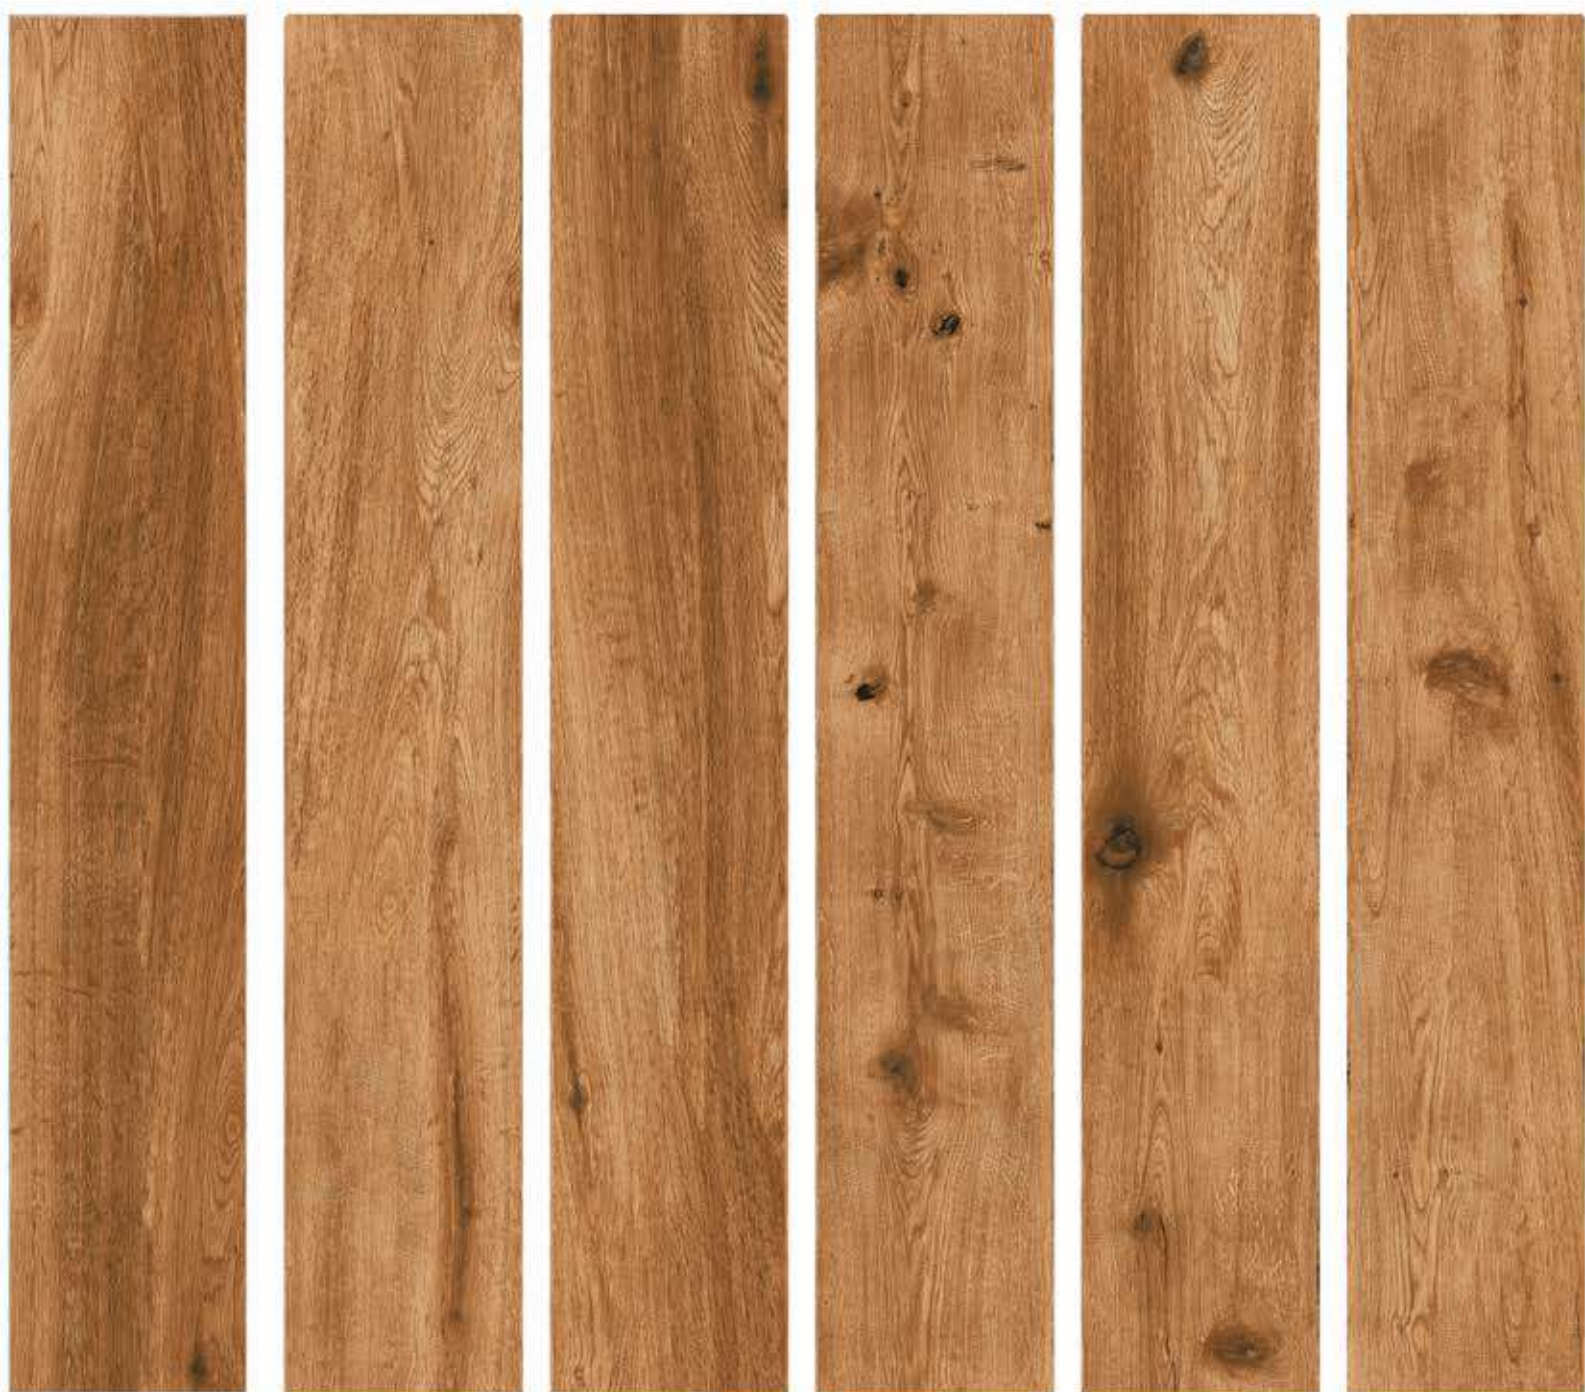

CELERY BROWN

150x900mm/15x90cm

FINISHED

MATT

RANDOM

6