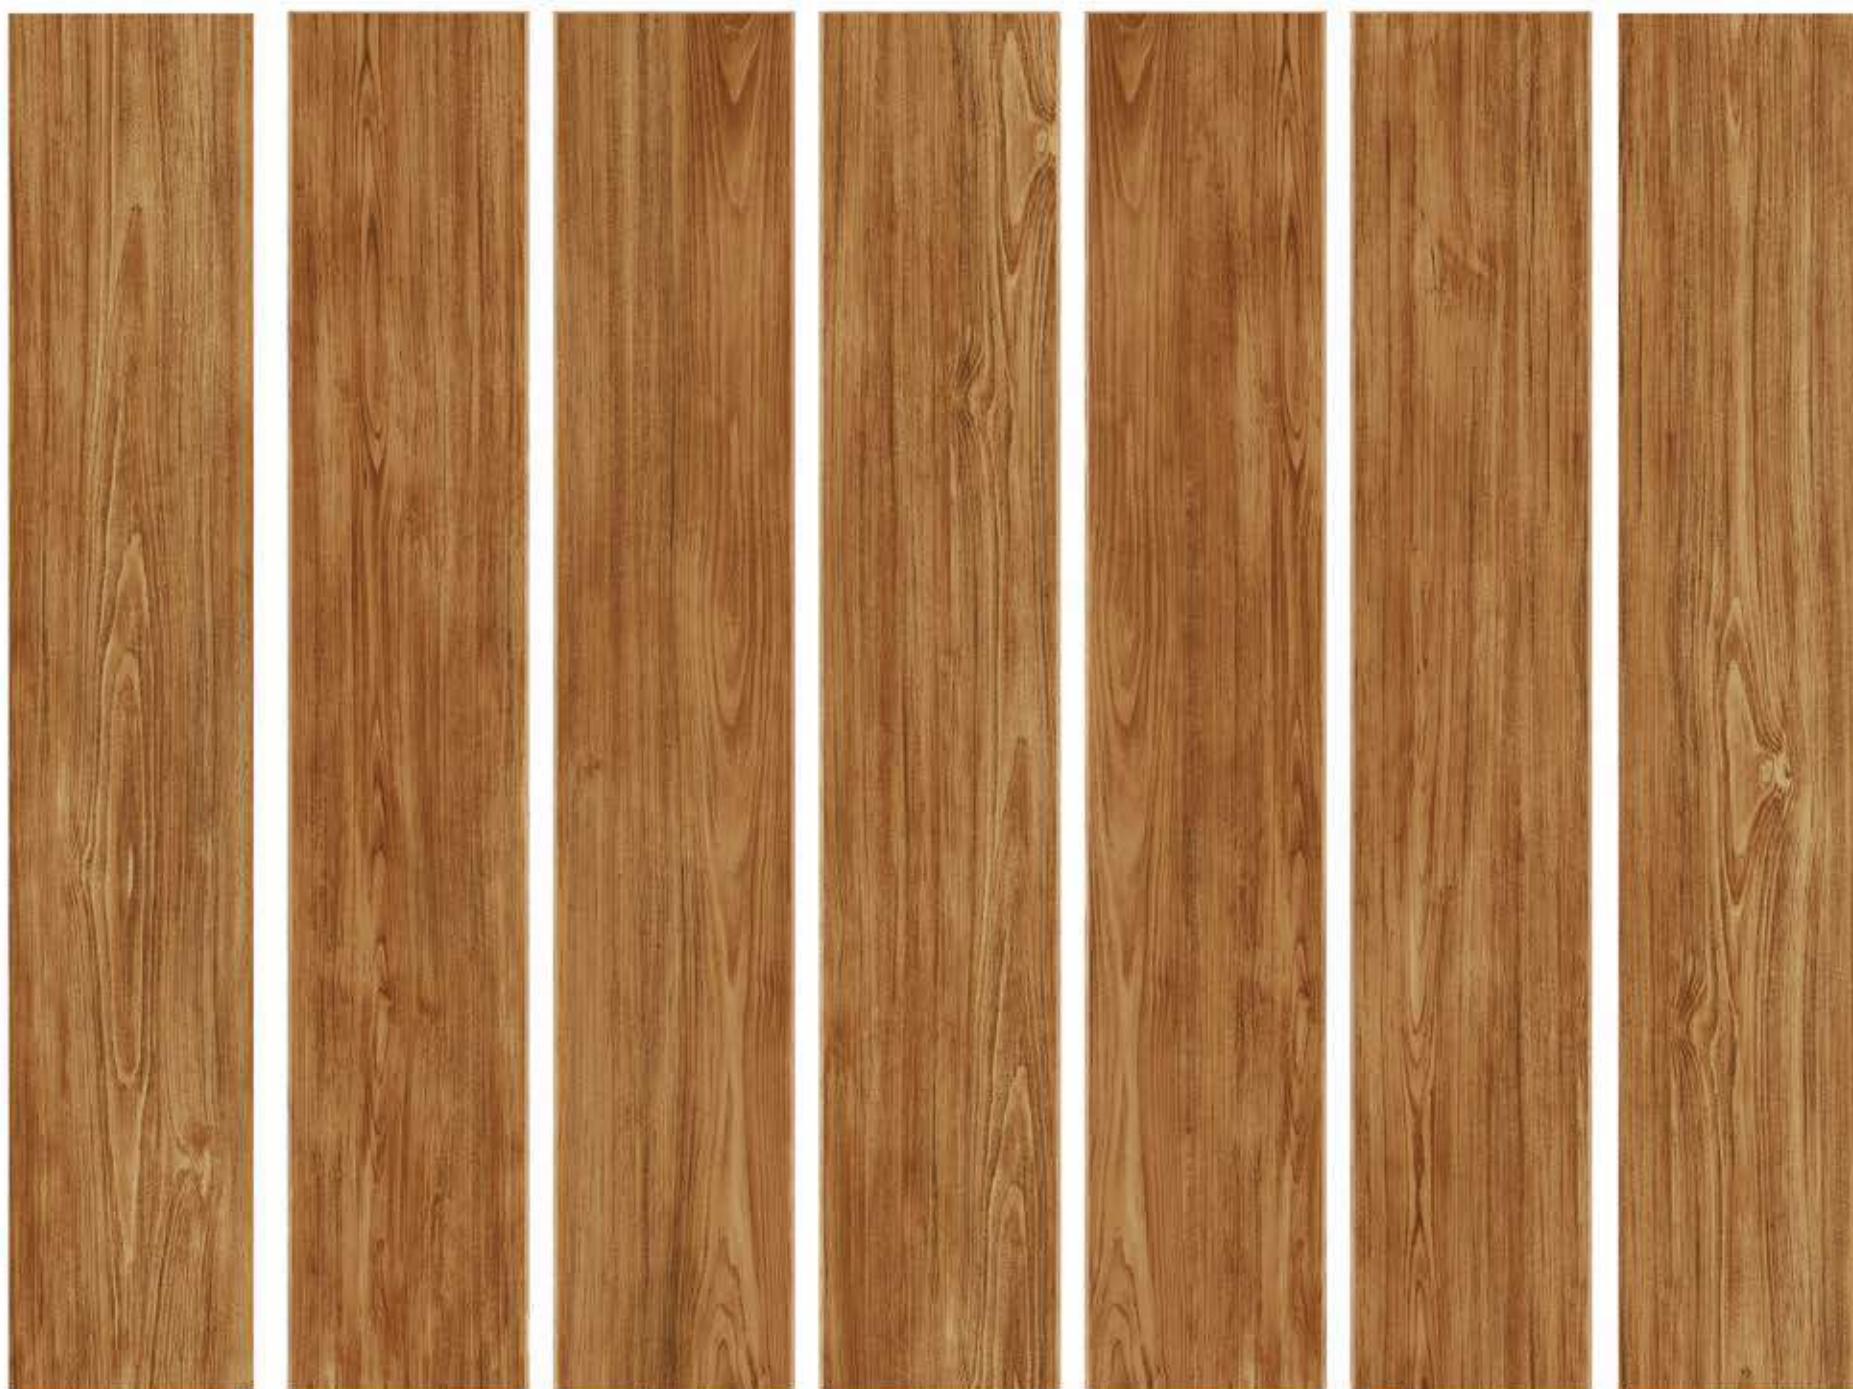

150x900mm/15x90cm

FINISHED

MATT

RANDOM

6

HOLLY ORANGE

HOLLY ORANGE

150x900mm/15x90cm