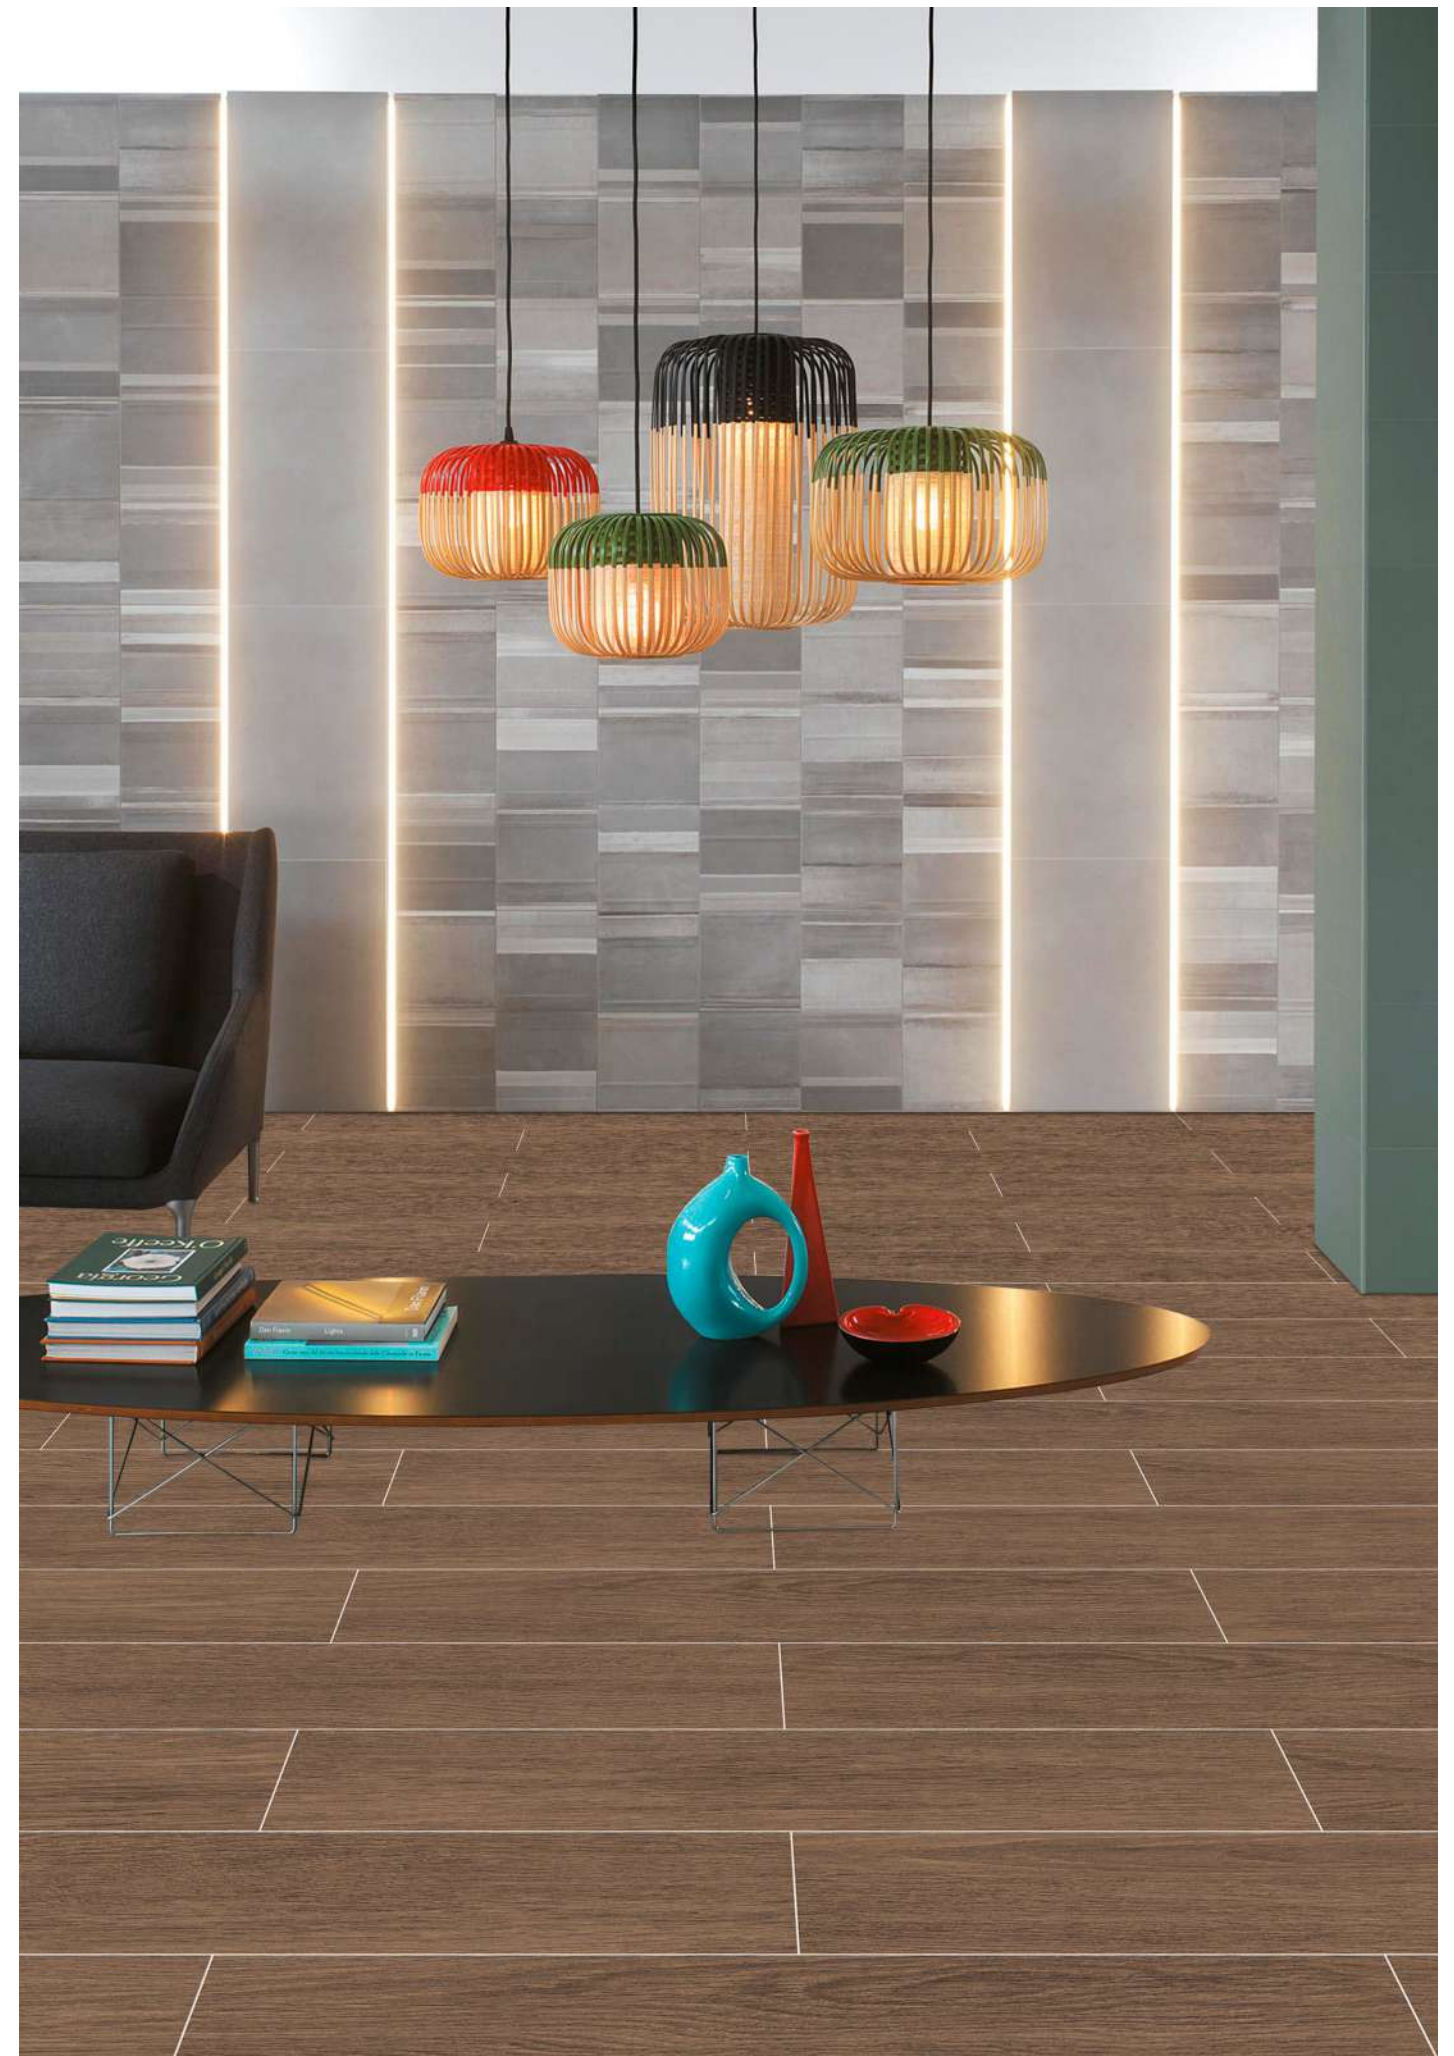

SERIES:
WOODEN

200x1200mm

DENYA WENGE

LARCH
NATURAL

SCAN OR
TOUCH FOR
360

RANDOM -09

SIZE:
200X1200MM
200X1000MM
150X900MM

FINISH:
MATT