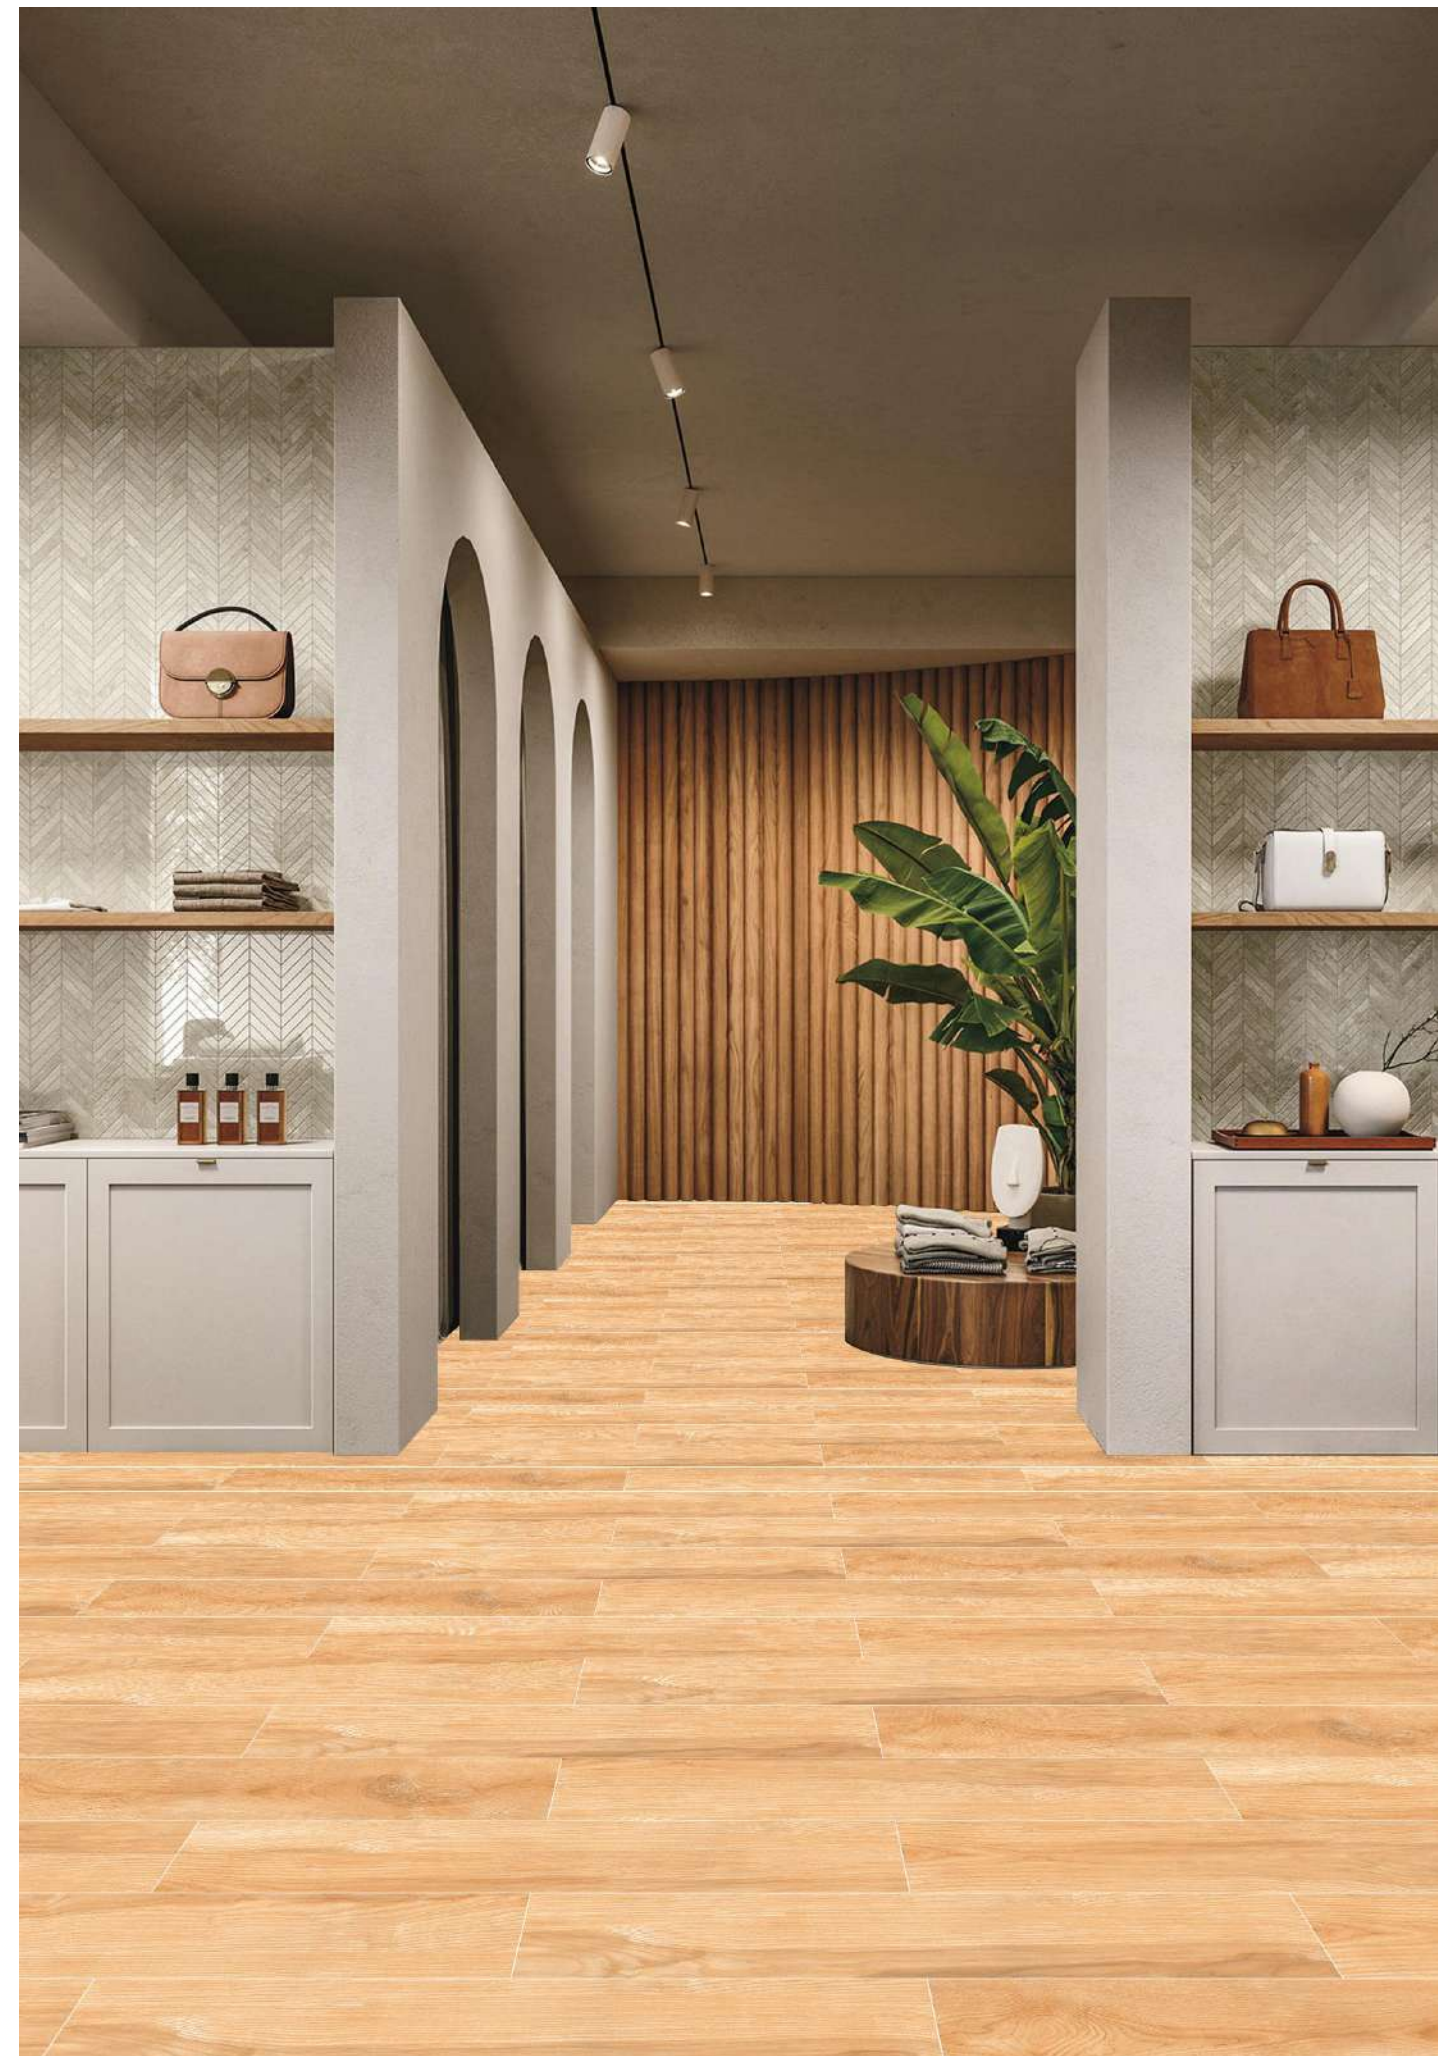

SCAN OR
TOUCH FOR
360°

RANDOM -05

200x1200mm

SIZE:
200X1200MM
200X1000MM
150X900MM

FINISH:
MATT

SERIES:
WOODEN

SIRIS BEIGE

TULIP PINE