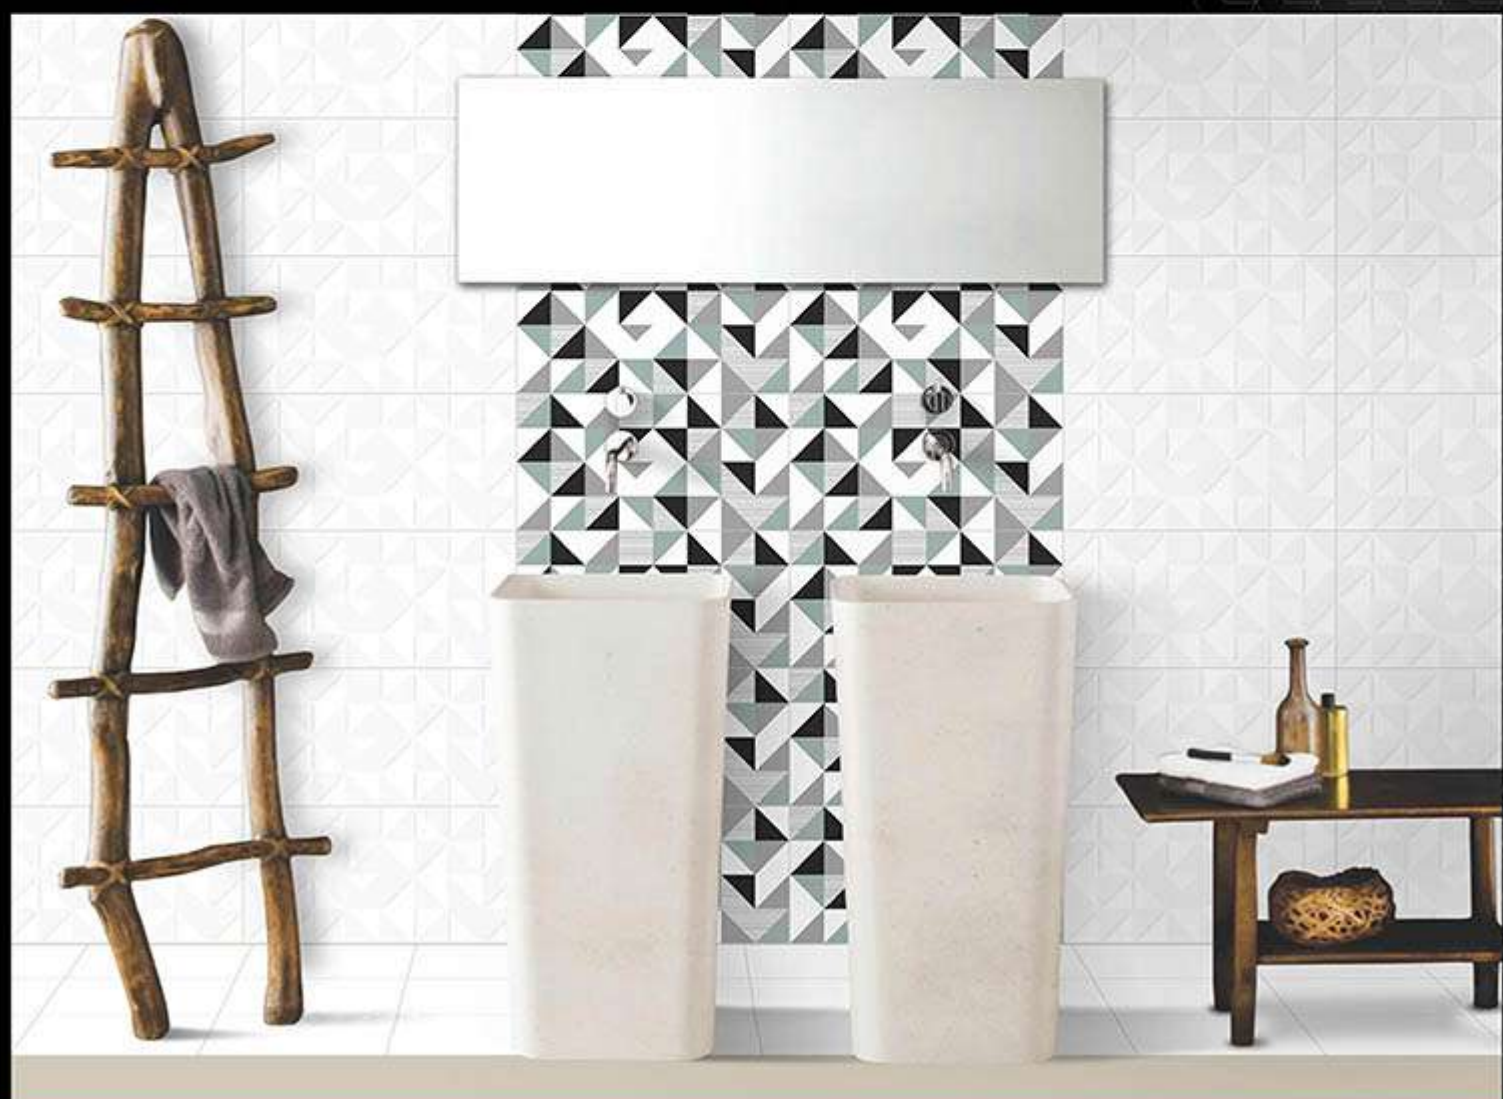

**300x  
600mm**  
GLOSSY FINISH ■

71664-LT

71664-HL-4

Matching Floors are available in 300 x 300mm

DIGITAL WALL  
TILES

**300x  
600mm**  
GLOSSY FINISH ■

71664-LT

71664-HL-5