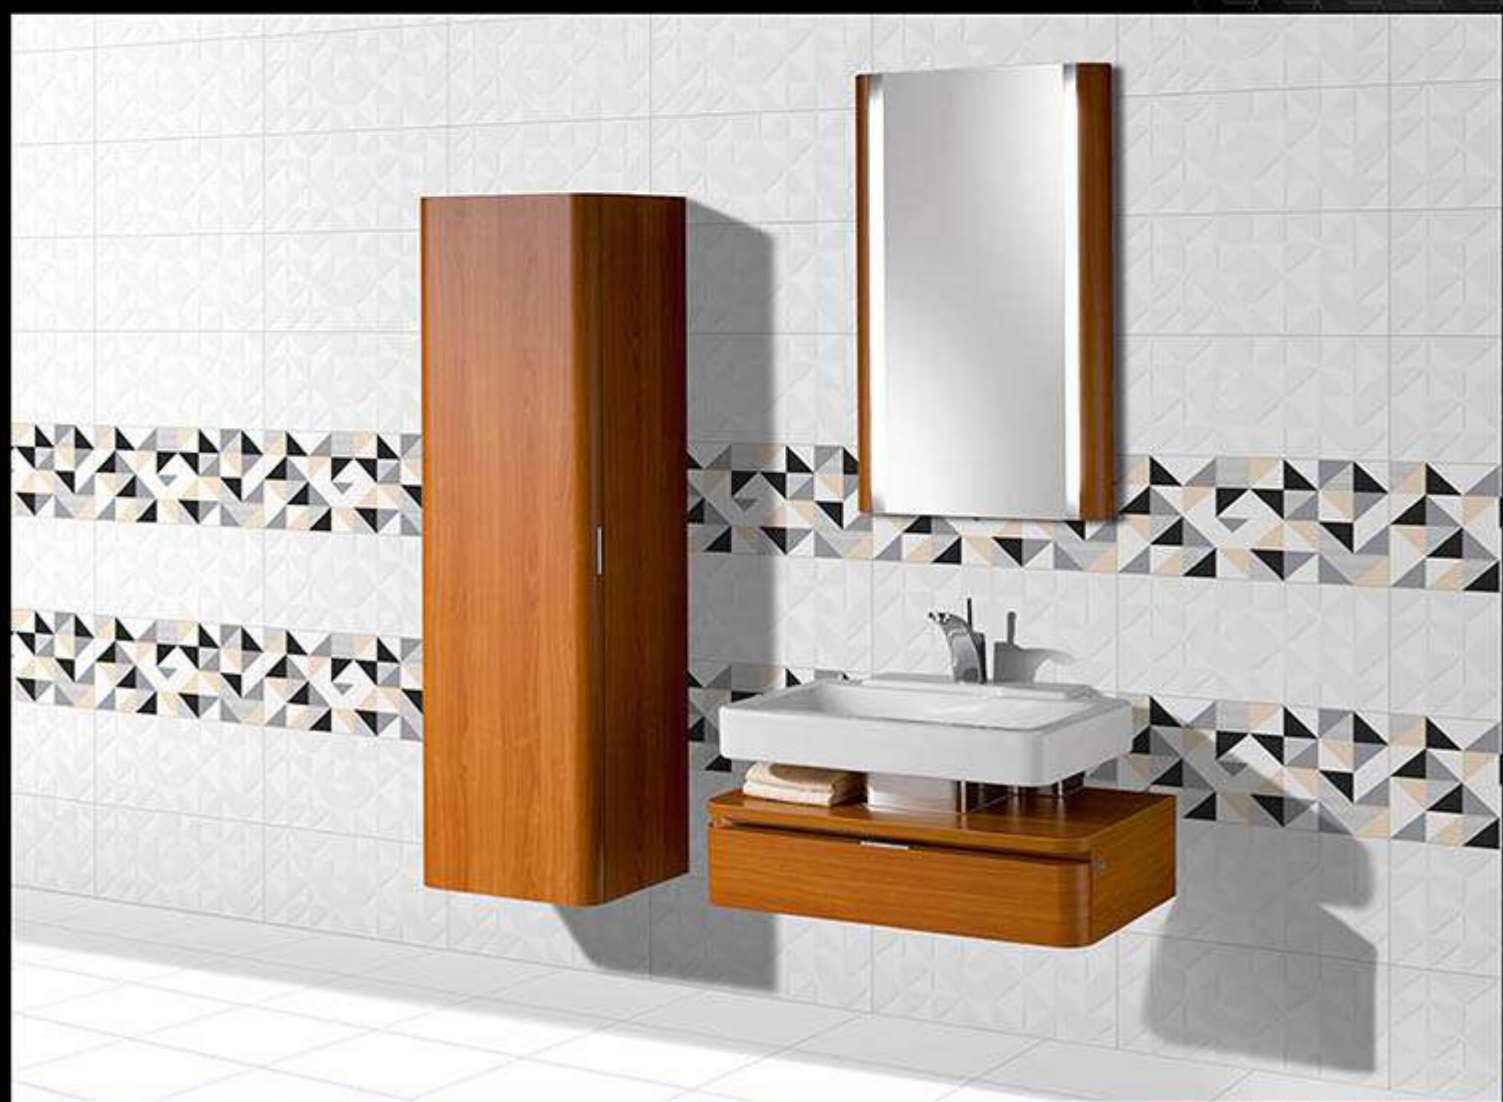

71664-HL-2

Matching Floors are available in 300 x 300mm

DIGITAL WALL  
TILES

**300x  
600mm**  
GLOSSY FINISH ■

71664-LT

71664-HL-3

Matching Floors are available in 300 x 300mm

DIGITAL WALL  
TILES