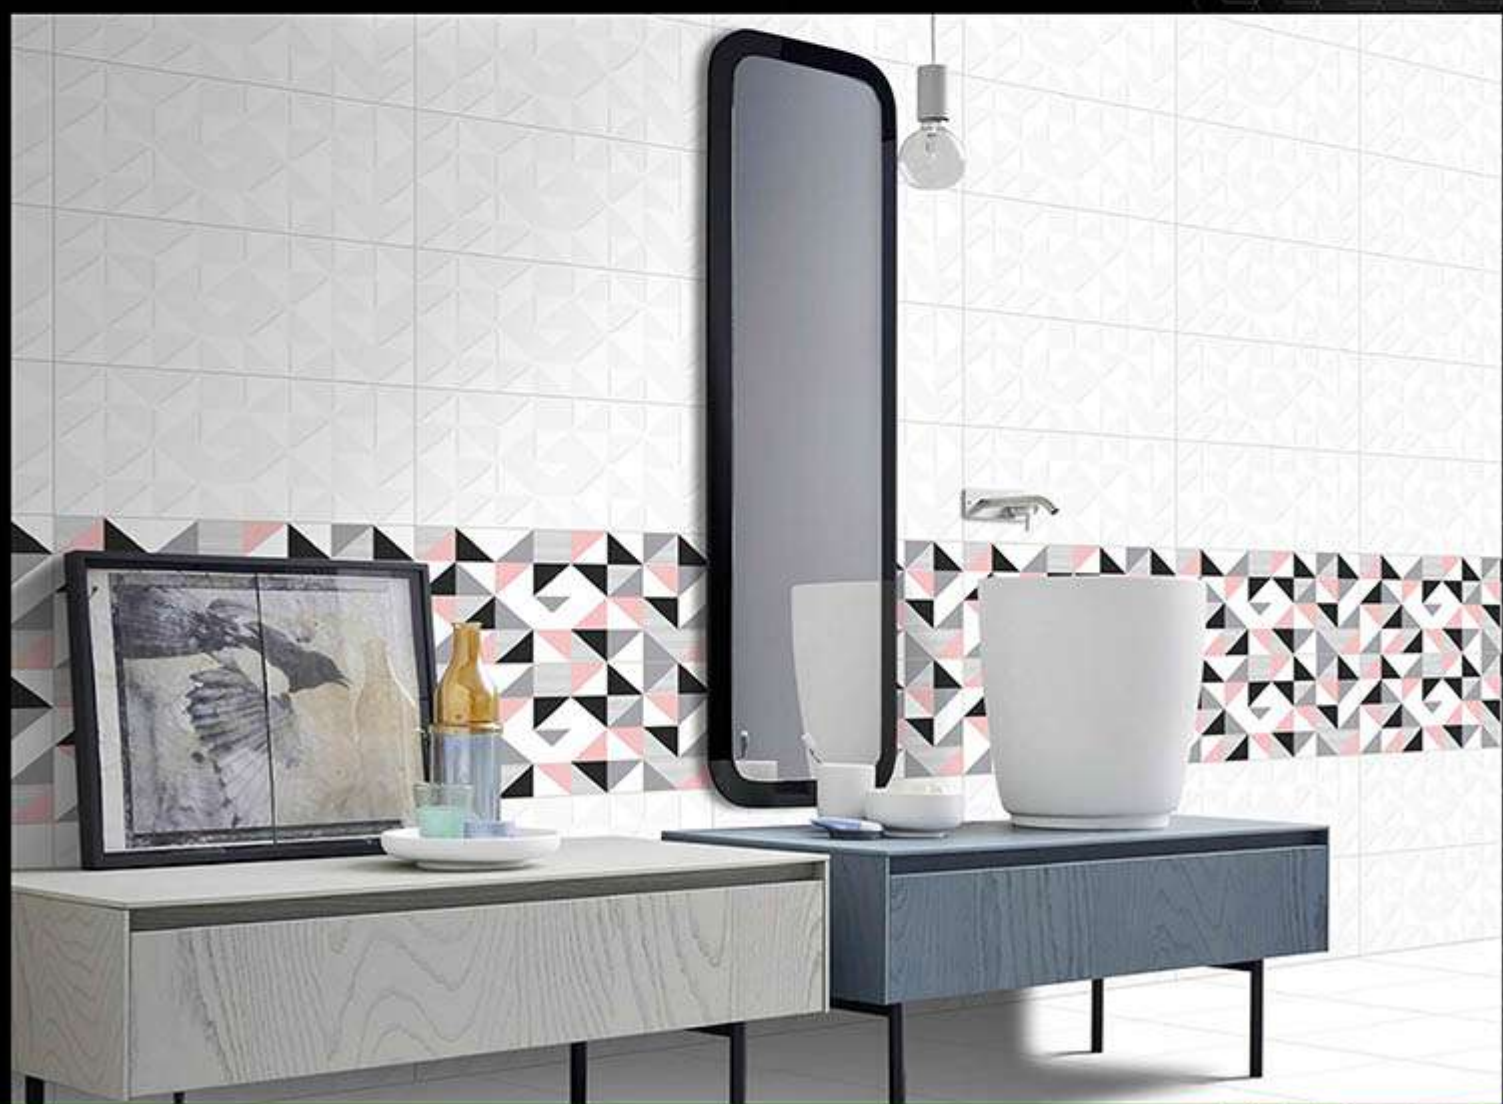

DIGITAL WALL  
TILES

**300x  
600mm**  
GLOSSY FINISH ■

71664-LT

71664-HL-1

Matching Floors are available in 300 x 300mm

DIGITAL WALL  
TILES

**300x  
600mm**  
GLOSSY FINISH ■

71664-LT