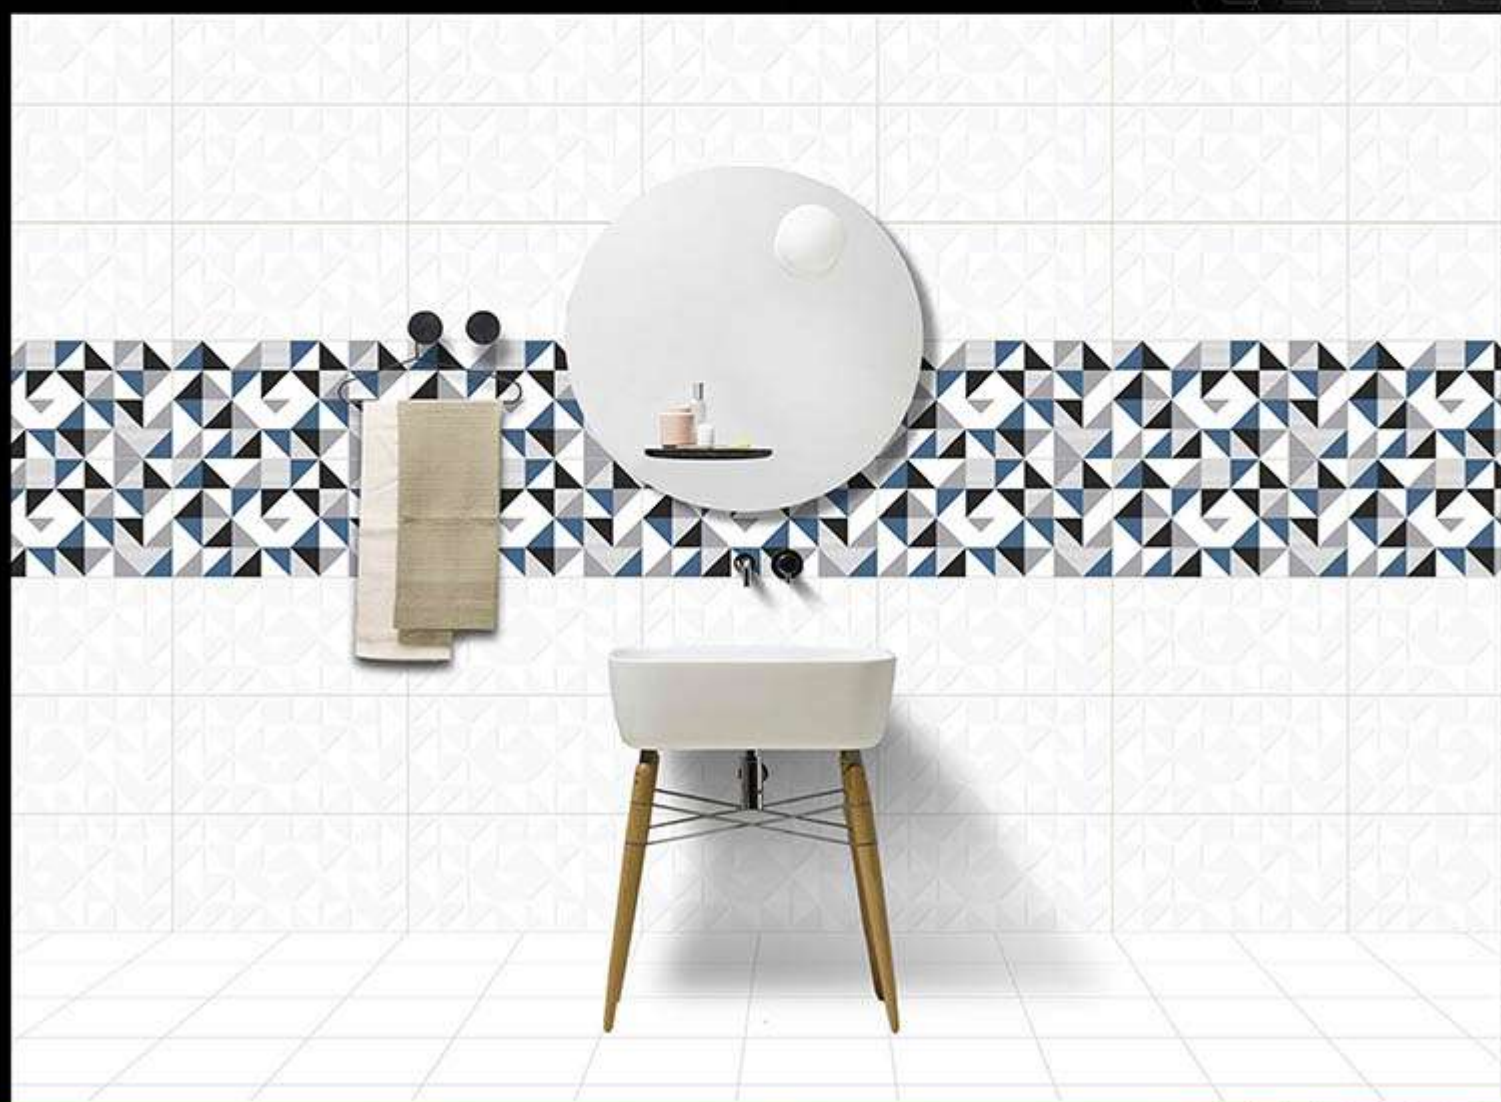

71664-HL-4

Matching Floors are available in 300 x 300mm