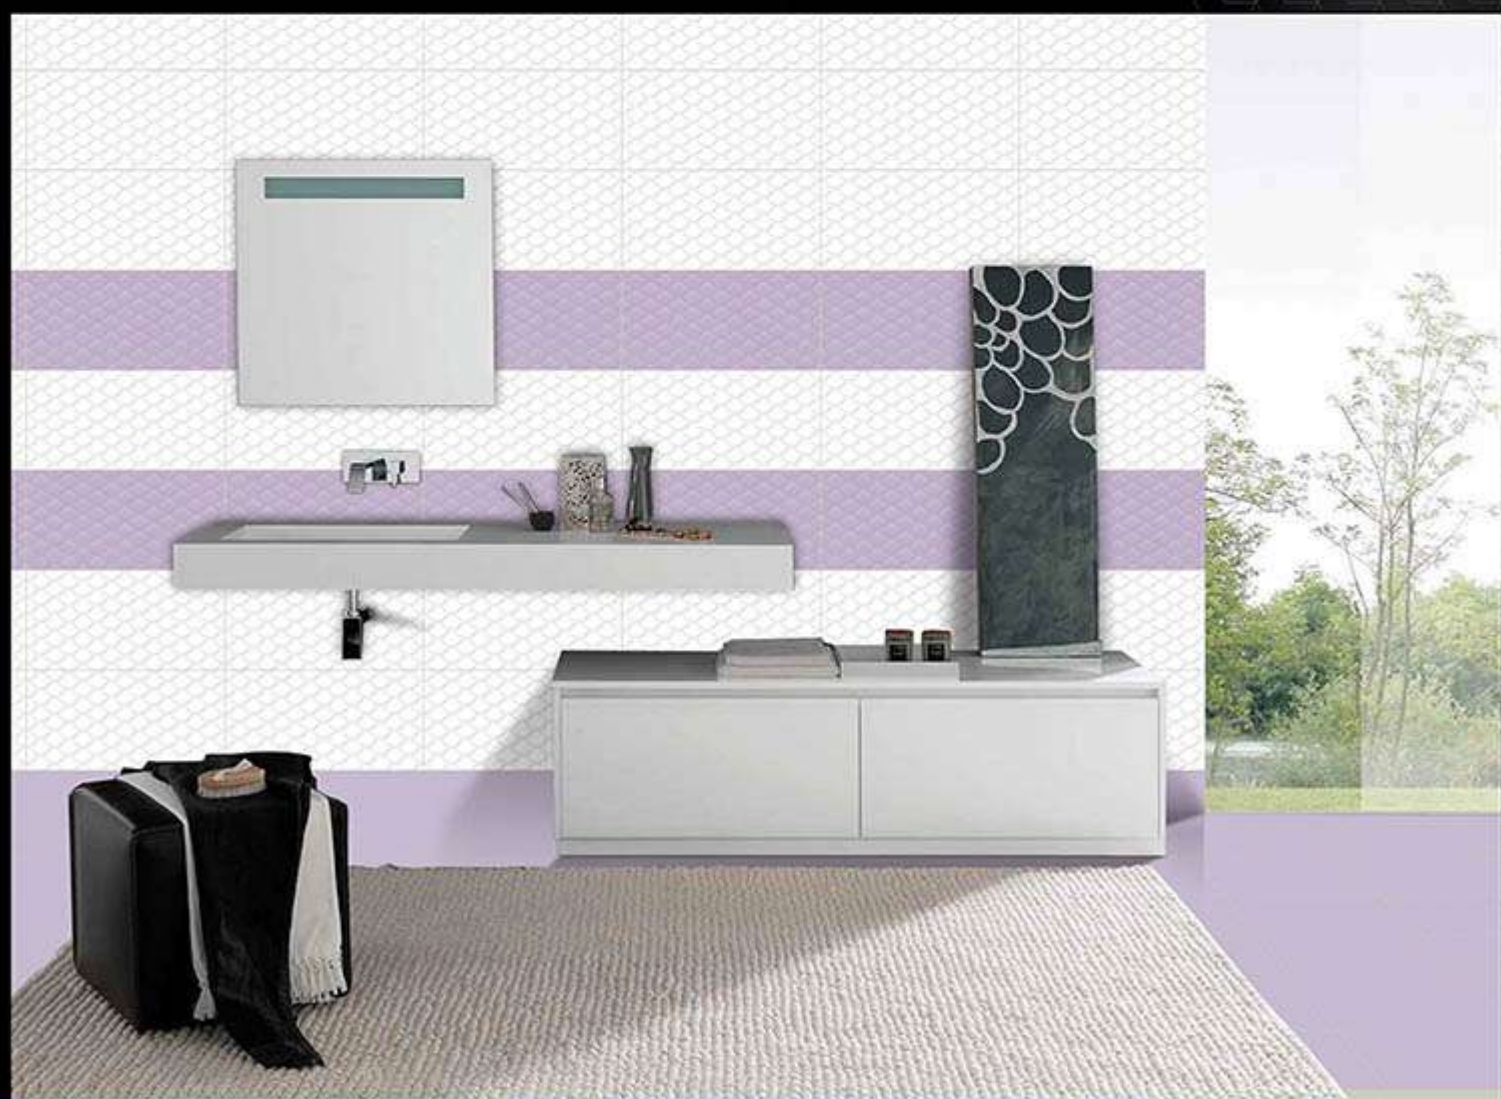

Matching Floors are available in 300 x 300mm

DIGITAL WALL  
TILES

**300x  
600mm**  
GLOSSY FINISH ■

71663-LT

71663-HL-8

Matching Floors are available in 300 x 300mm

DIGITAL WALL  
TILES

**300x  
600mm**  
GLOSSY FINISH ■