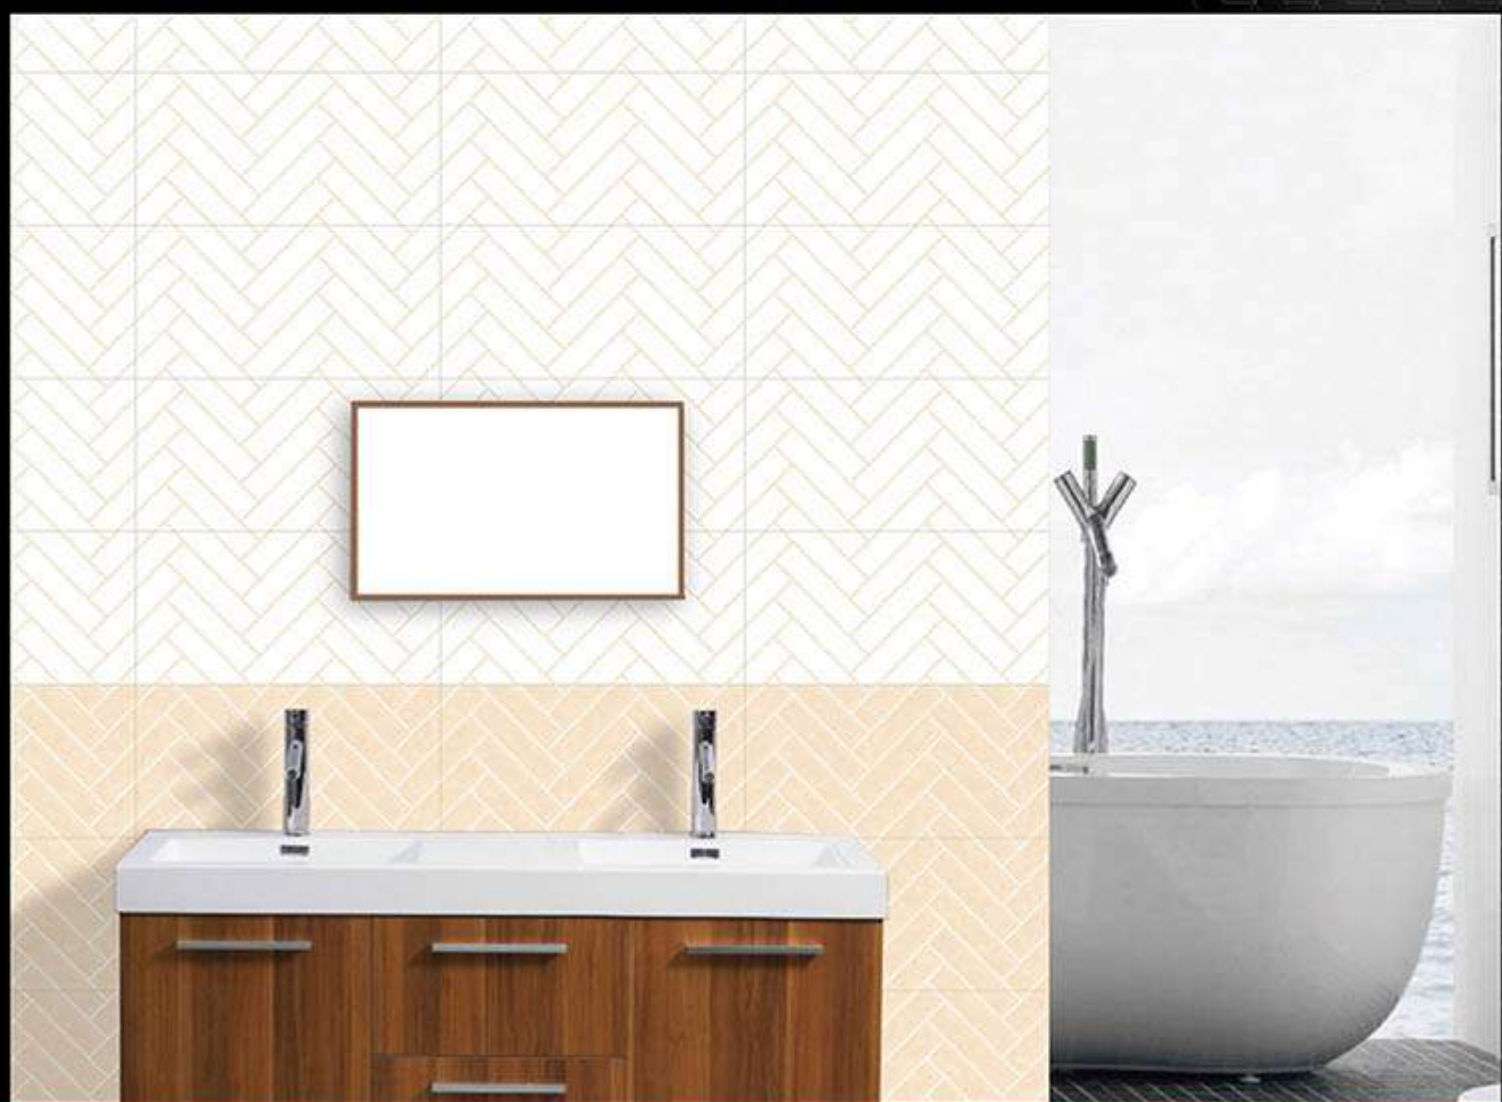

Matching Floors are available in 300 x 300mm

DIGITAL WALL  
TILES

**300x  
600mm**  
GLOSSY FINISH ■

71645-LT

71645-DK

Matching Floors are available in 300 x 300mm

DIGITAL WALL  
TILES

**300x  
600mm**  
GLOSSY FINISH ■