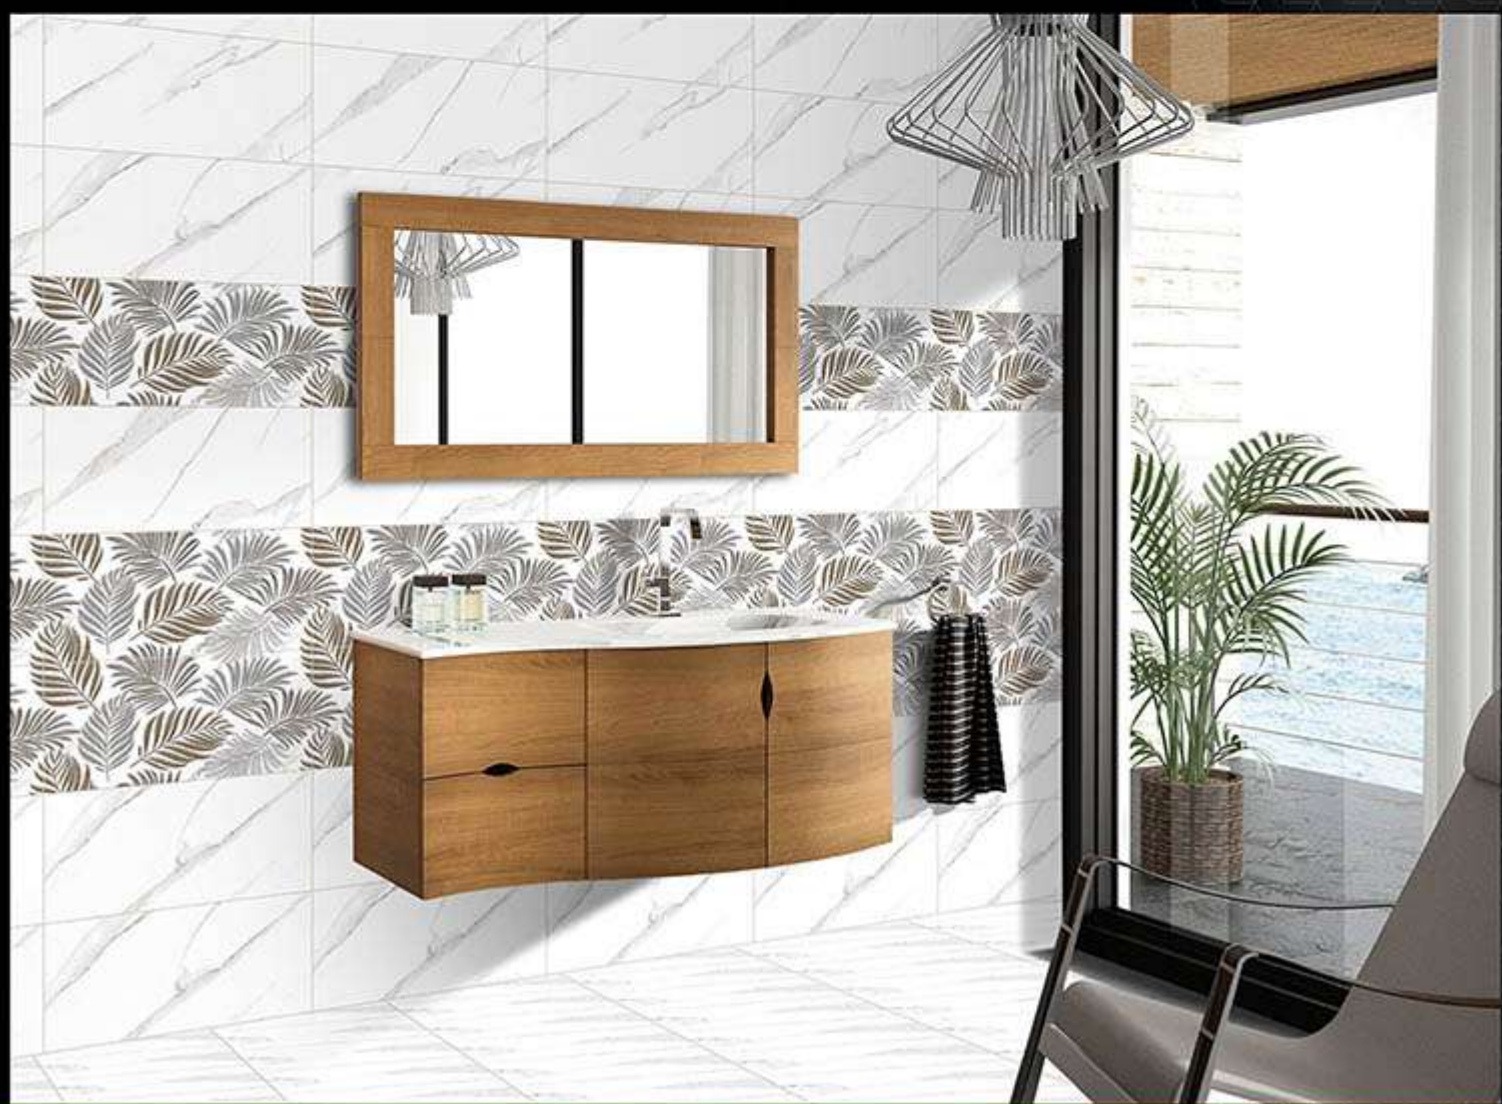

71765-HL-1

Matching Floors are available in 300 x 300mm

DIGITAL WALL
TILES

**300x
600mm**
GLOSSY FINISH ■

71766-LT [R]

71766-HL-1

Matching Floors are available in 300 x 300mm

DIGITAL WALL
TILES