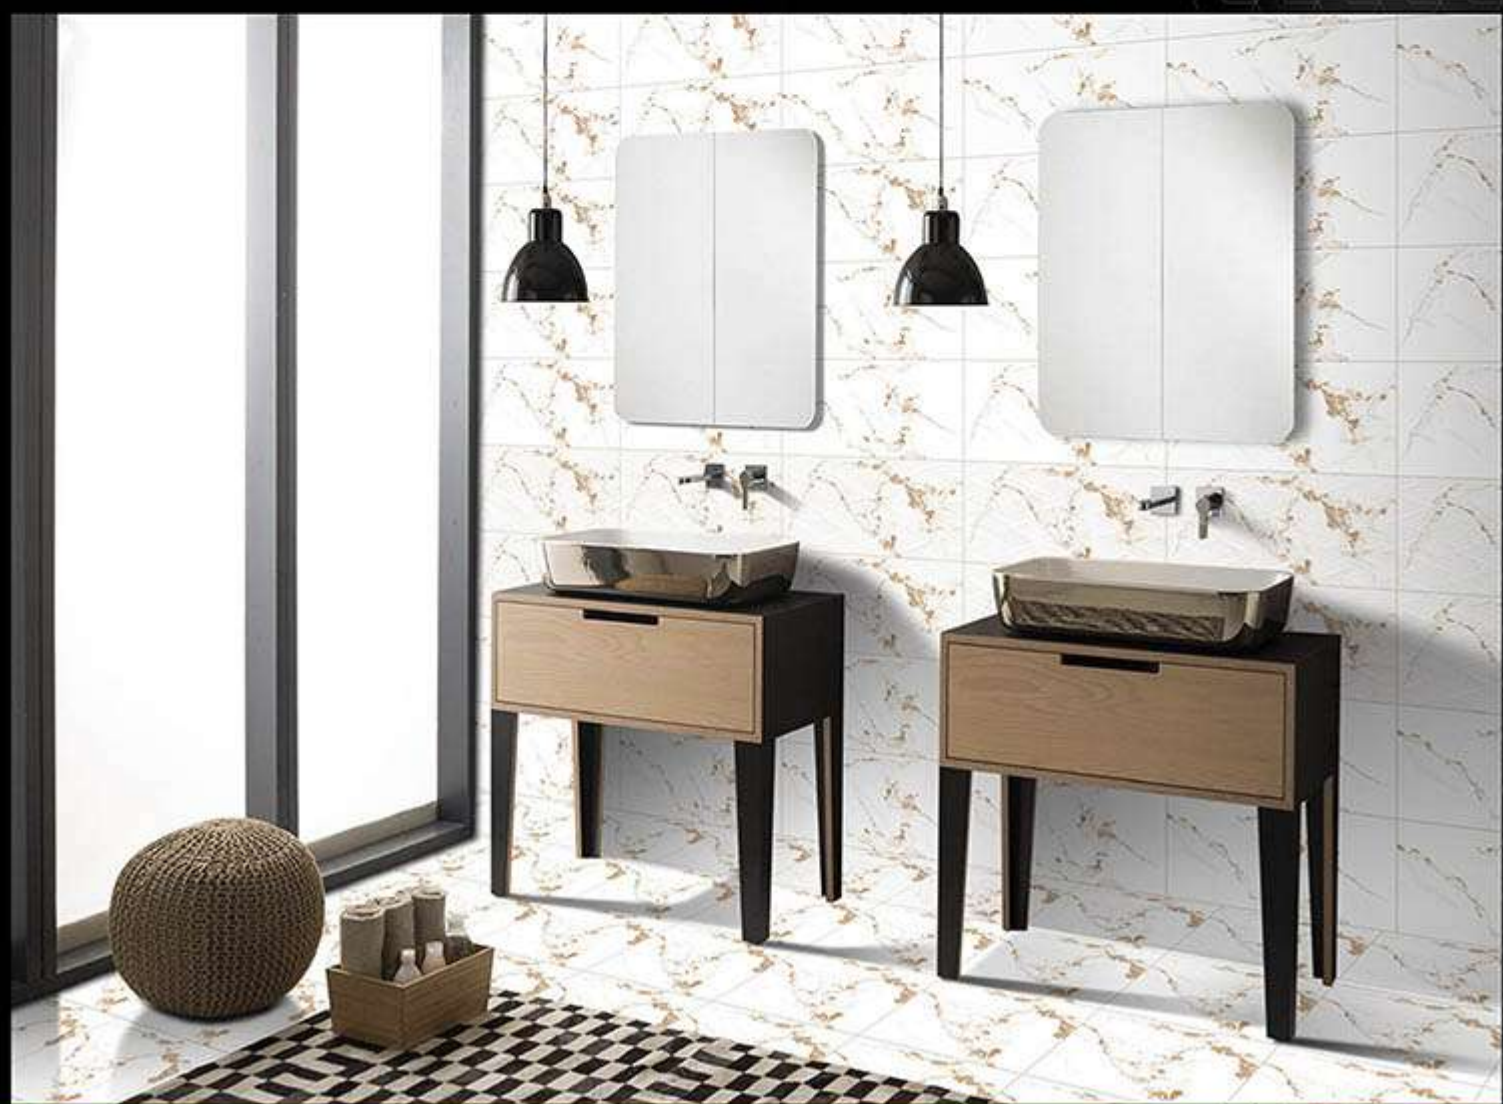

71756-HL-1
71756-HL-2

Matching Floors are available in 300 x 300mm

DIGITAL WALL
TILES

**300x
600mm**
GLOSSY FINISH ■

71756-LT [R]

71756-HL-3

Matching Floors are available in 300 x 300mm

DIGITAL WALL
TILES