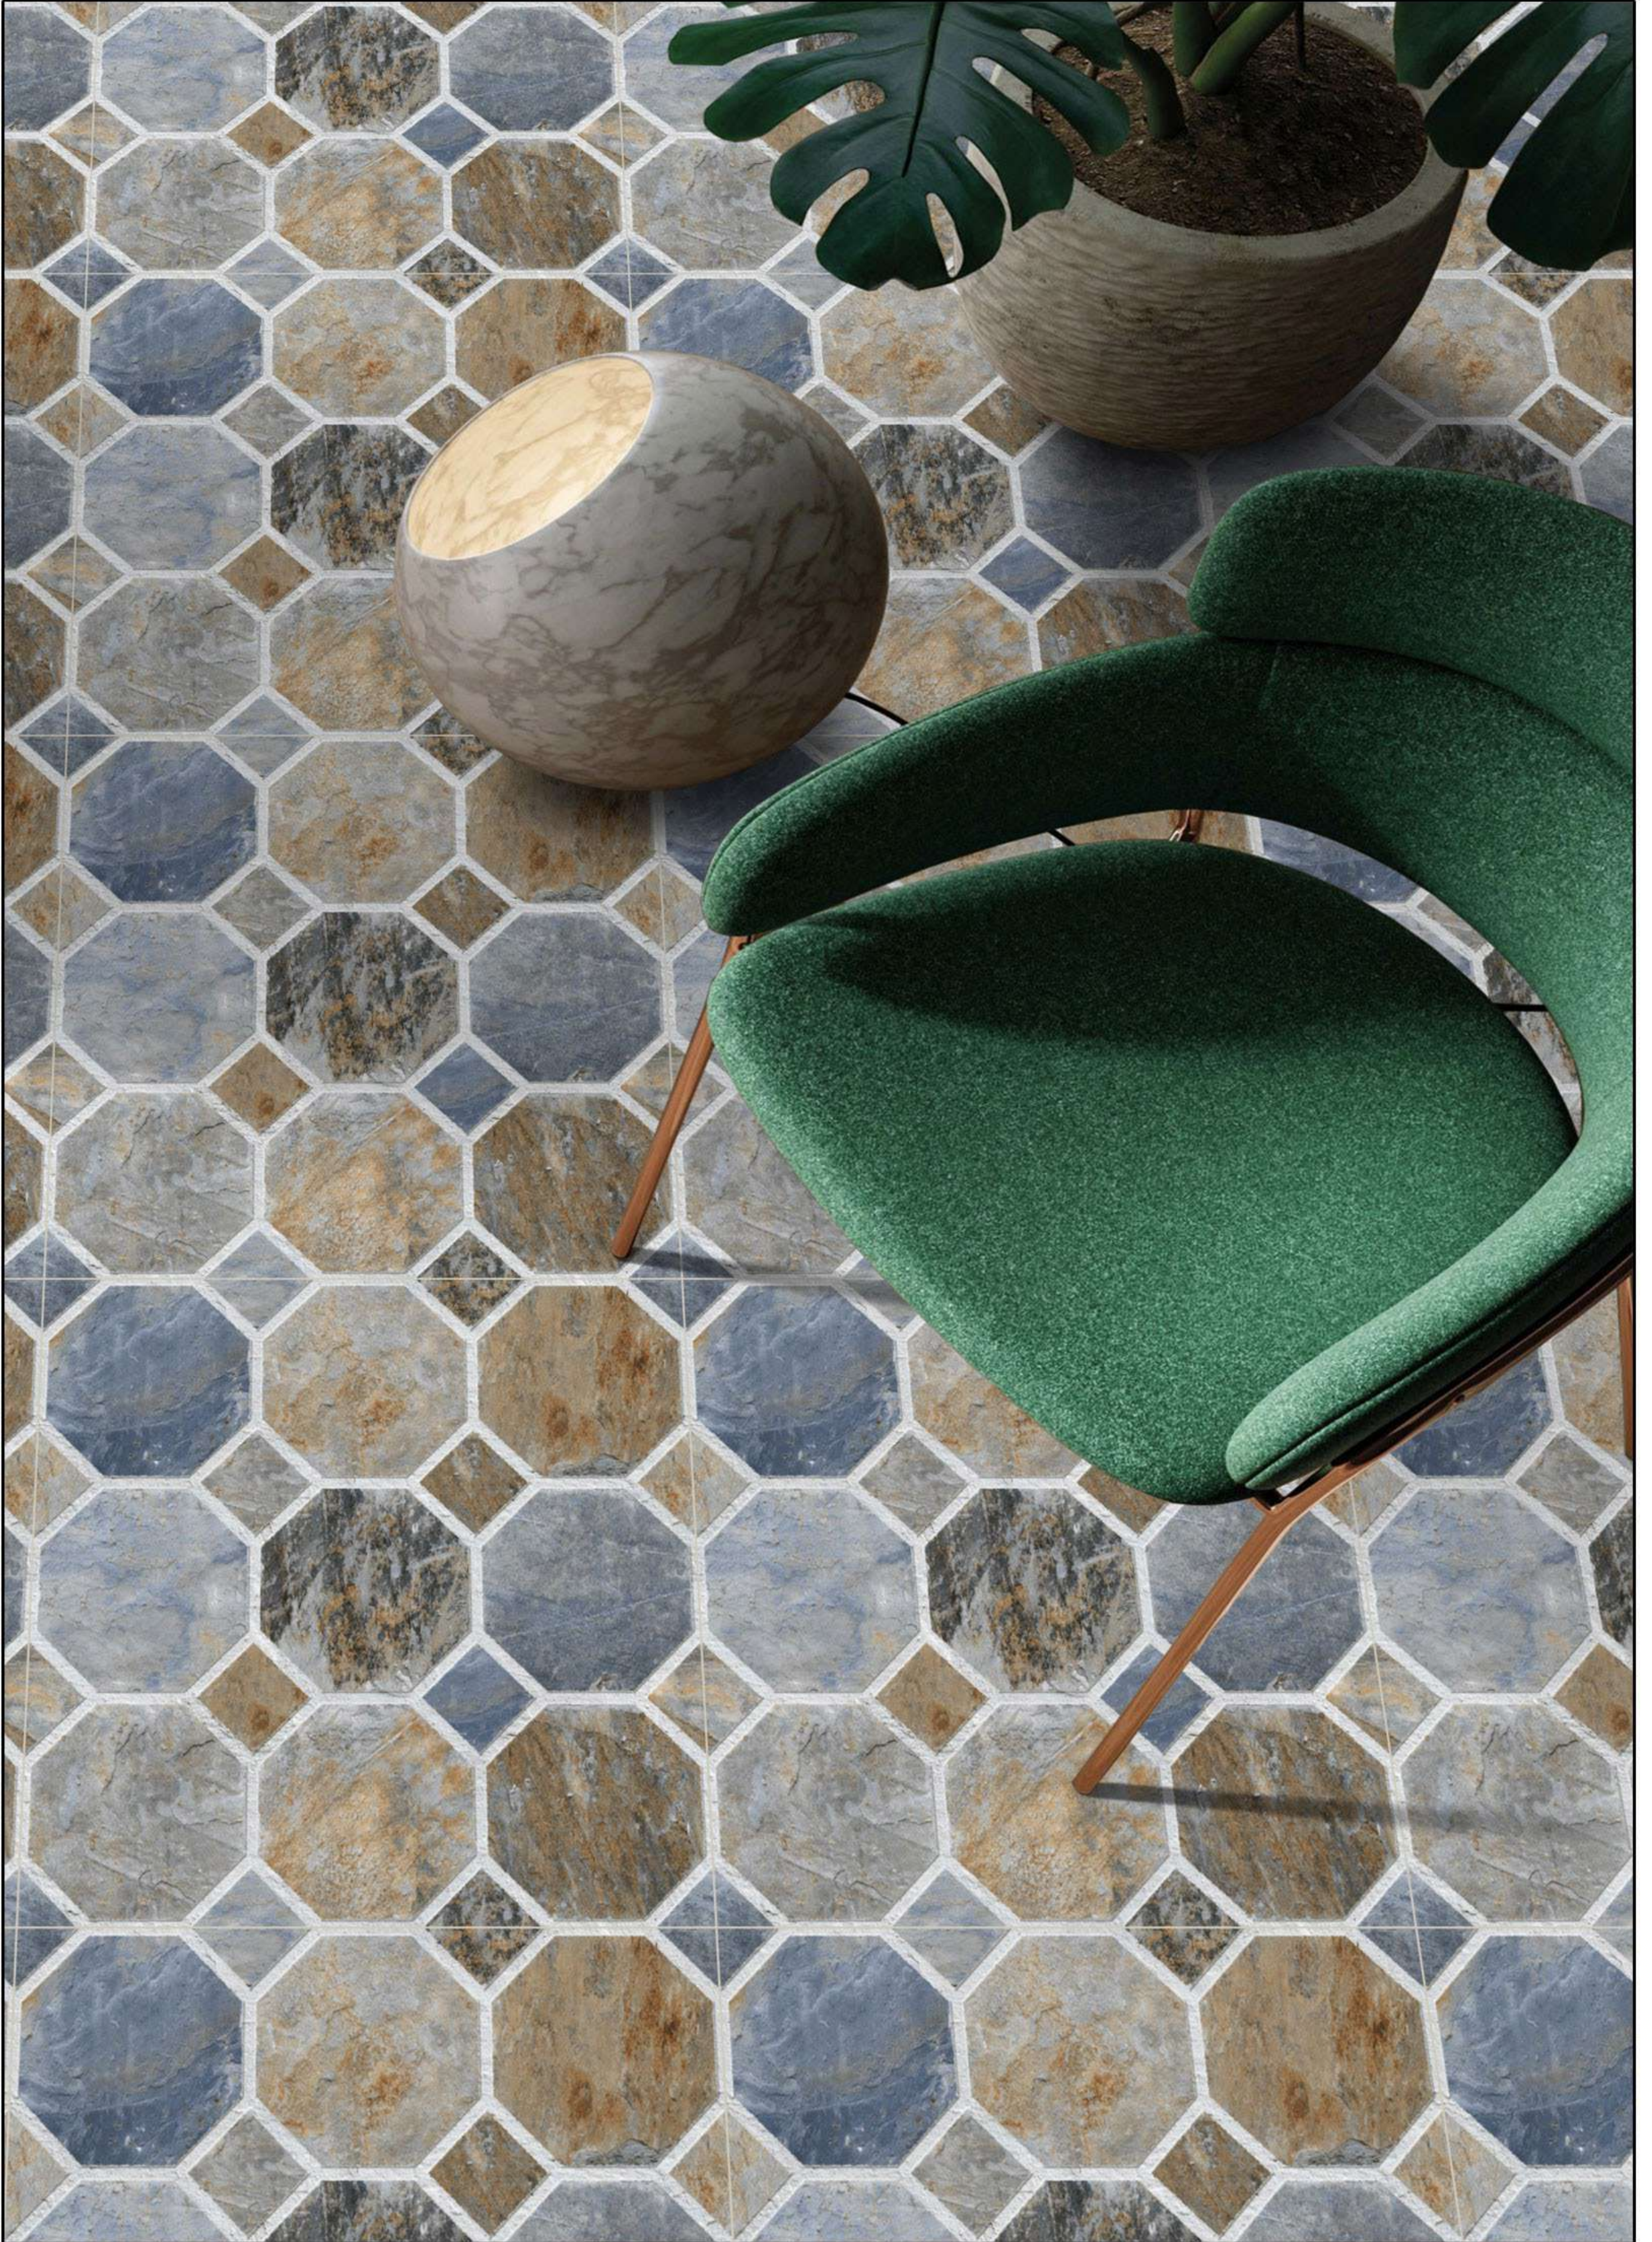

400
400
mm

LUCA-013

HEAVY DUTY
PARKING TILES

PUNCH SERIES

400
400
mm

PAVER-015

HEAVY DUTY
P A R K I N G T I L E S

PUNCH SERIES