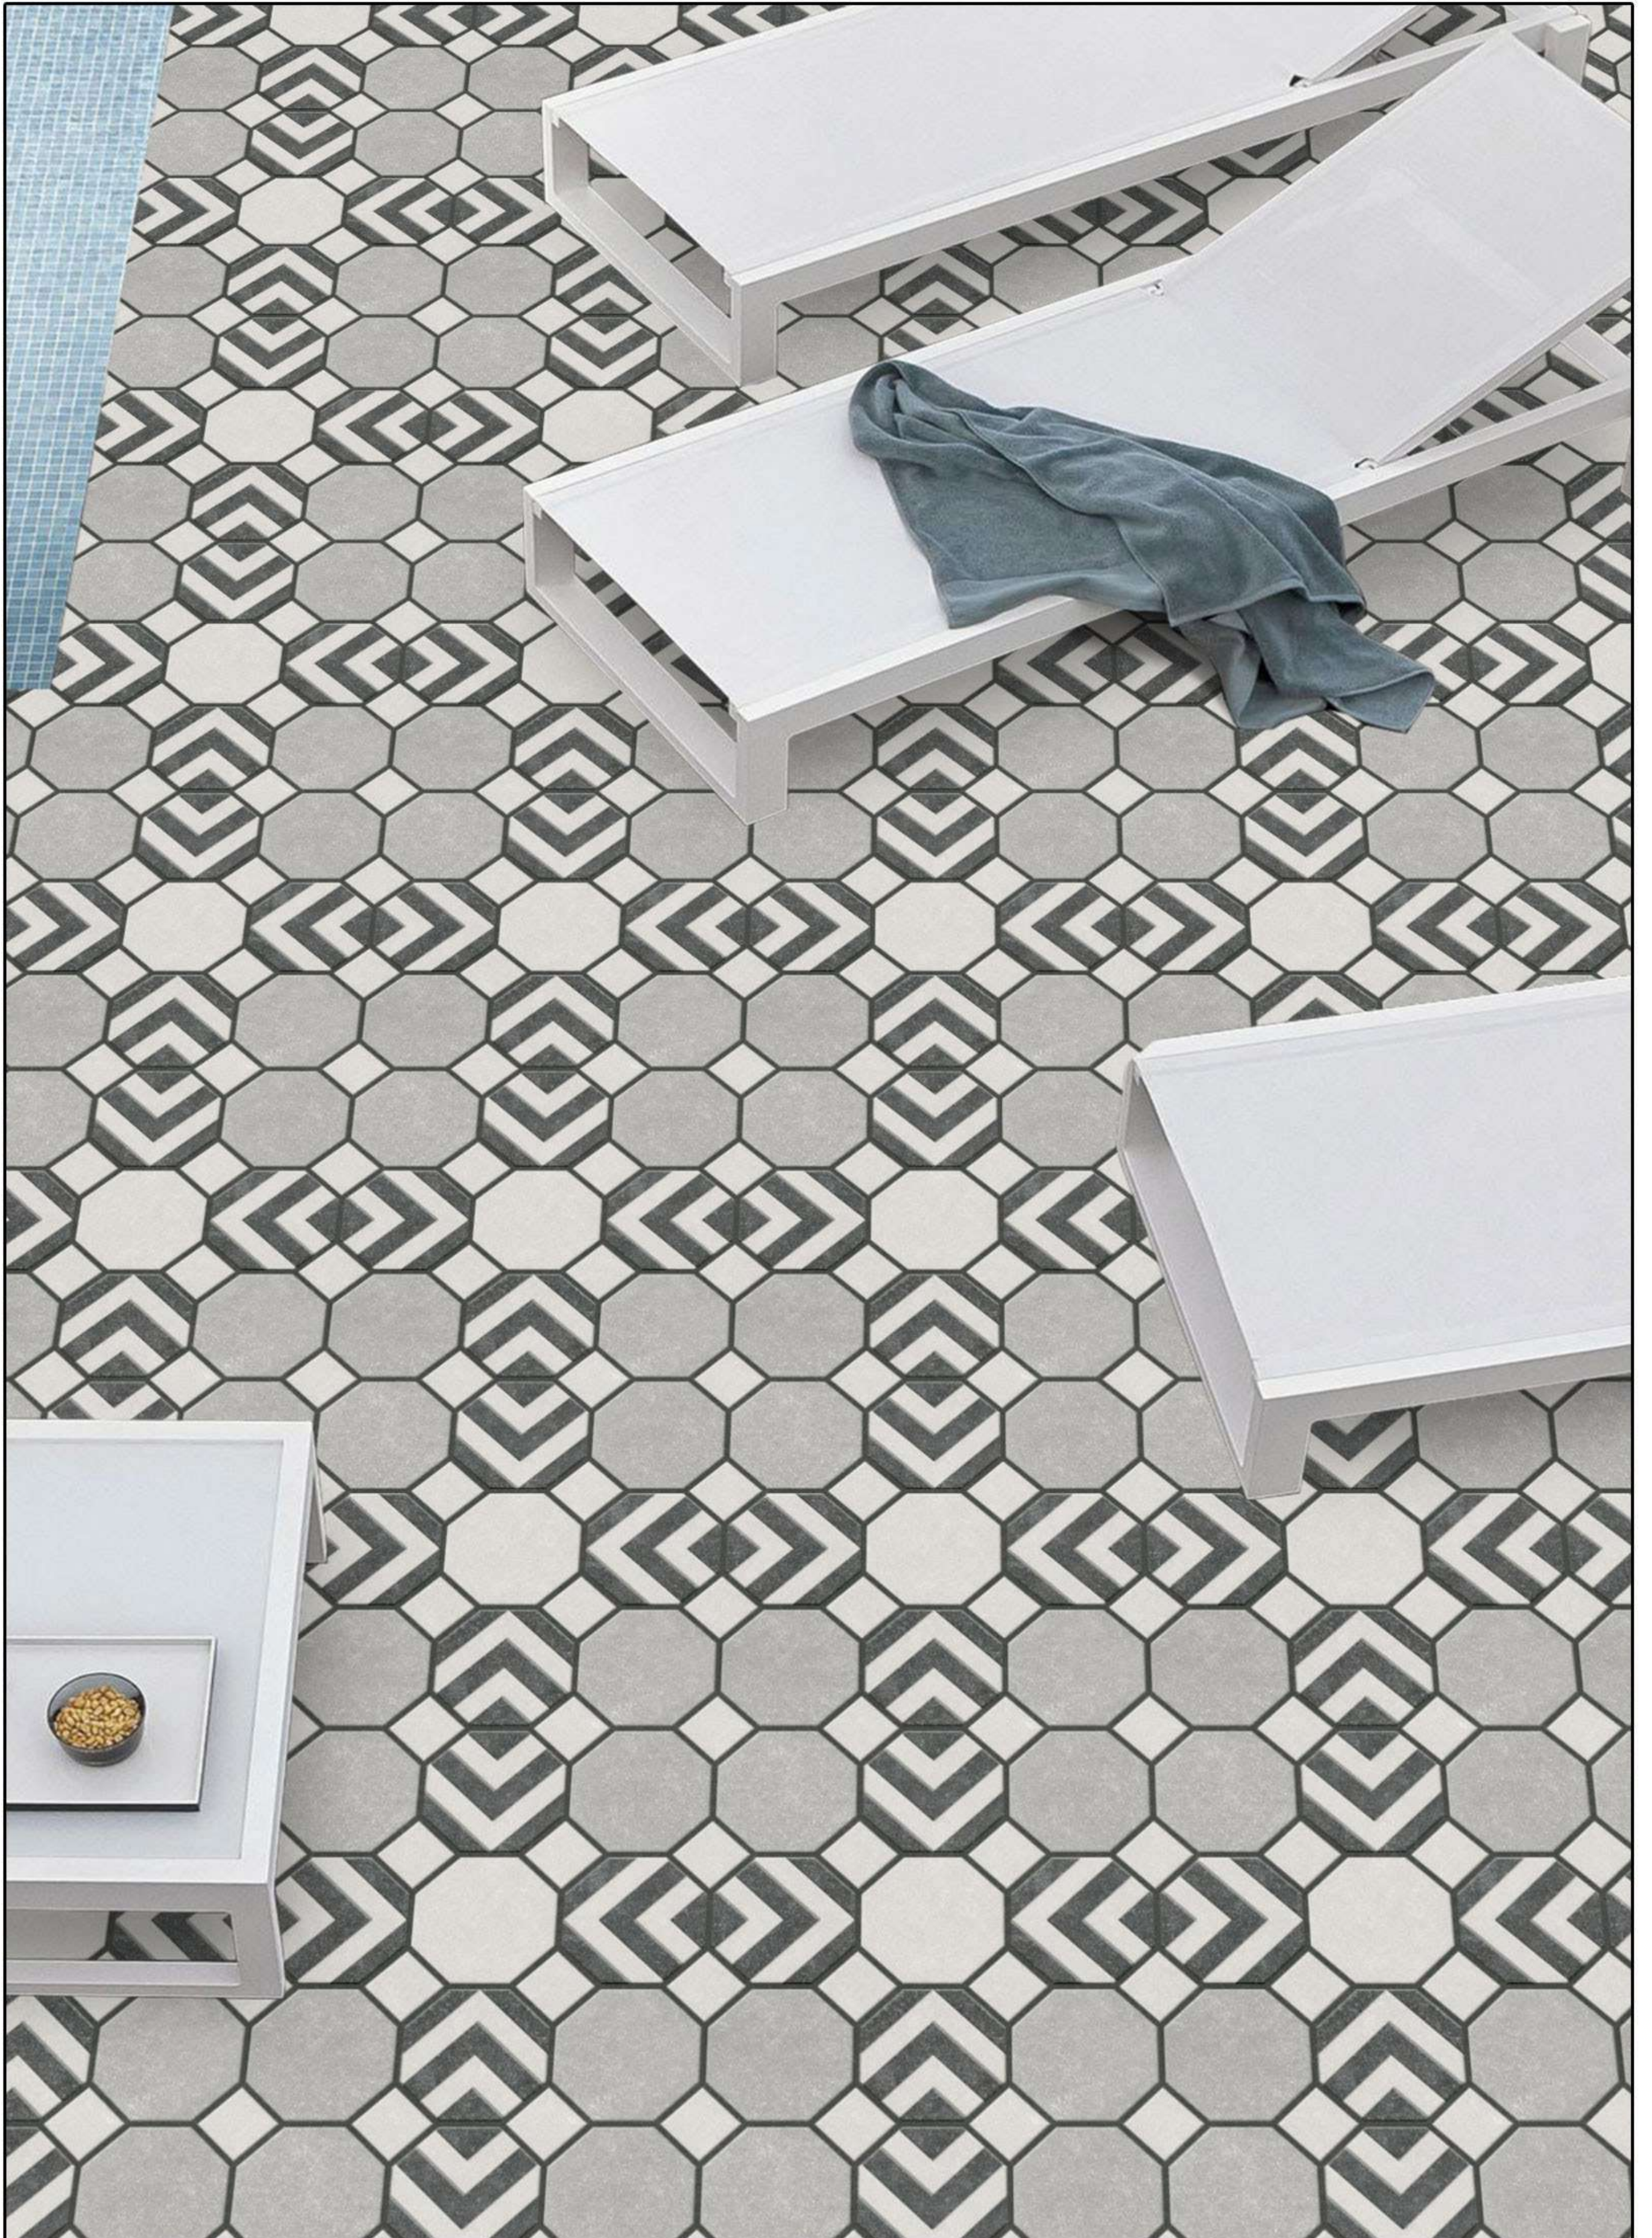

PAVER-017

HEAVY DUTY
PARKING TILES

PUNCH SERIES

400
400
mm

STONZA-012

HEAVY DUTY
PARKING TILES

PUNCH SERIES

400
400
mm