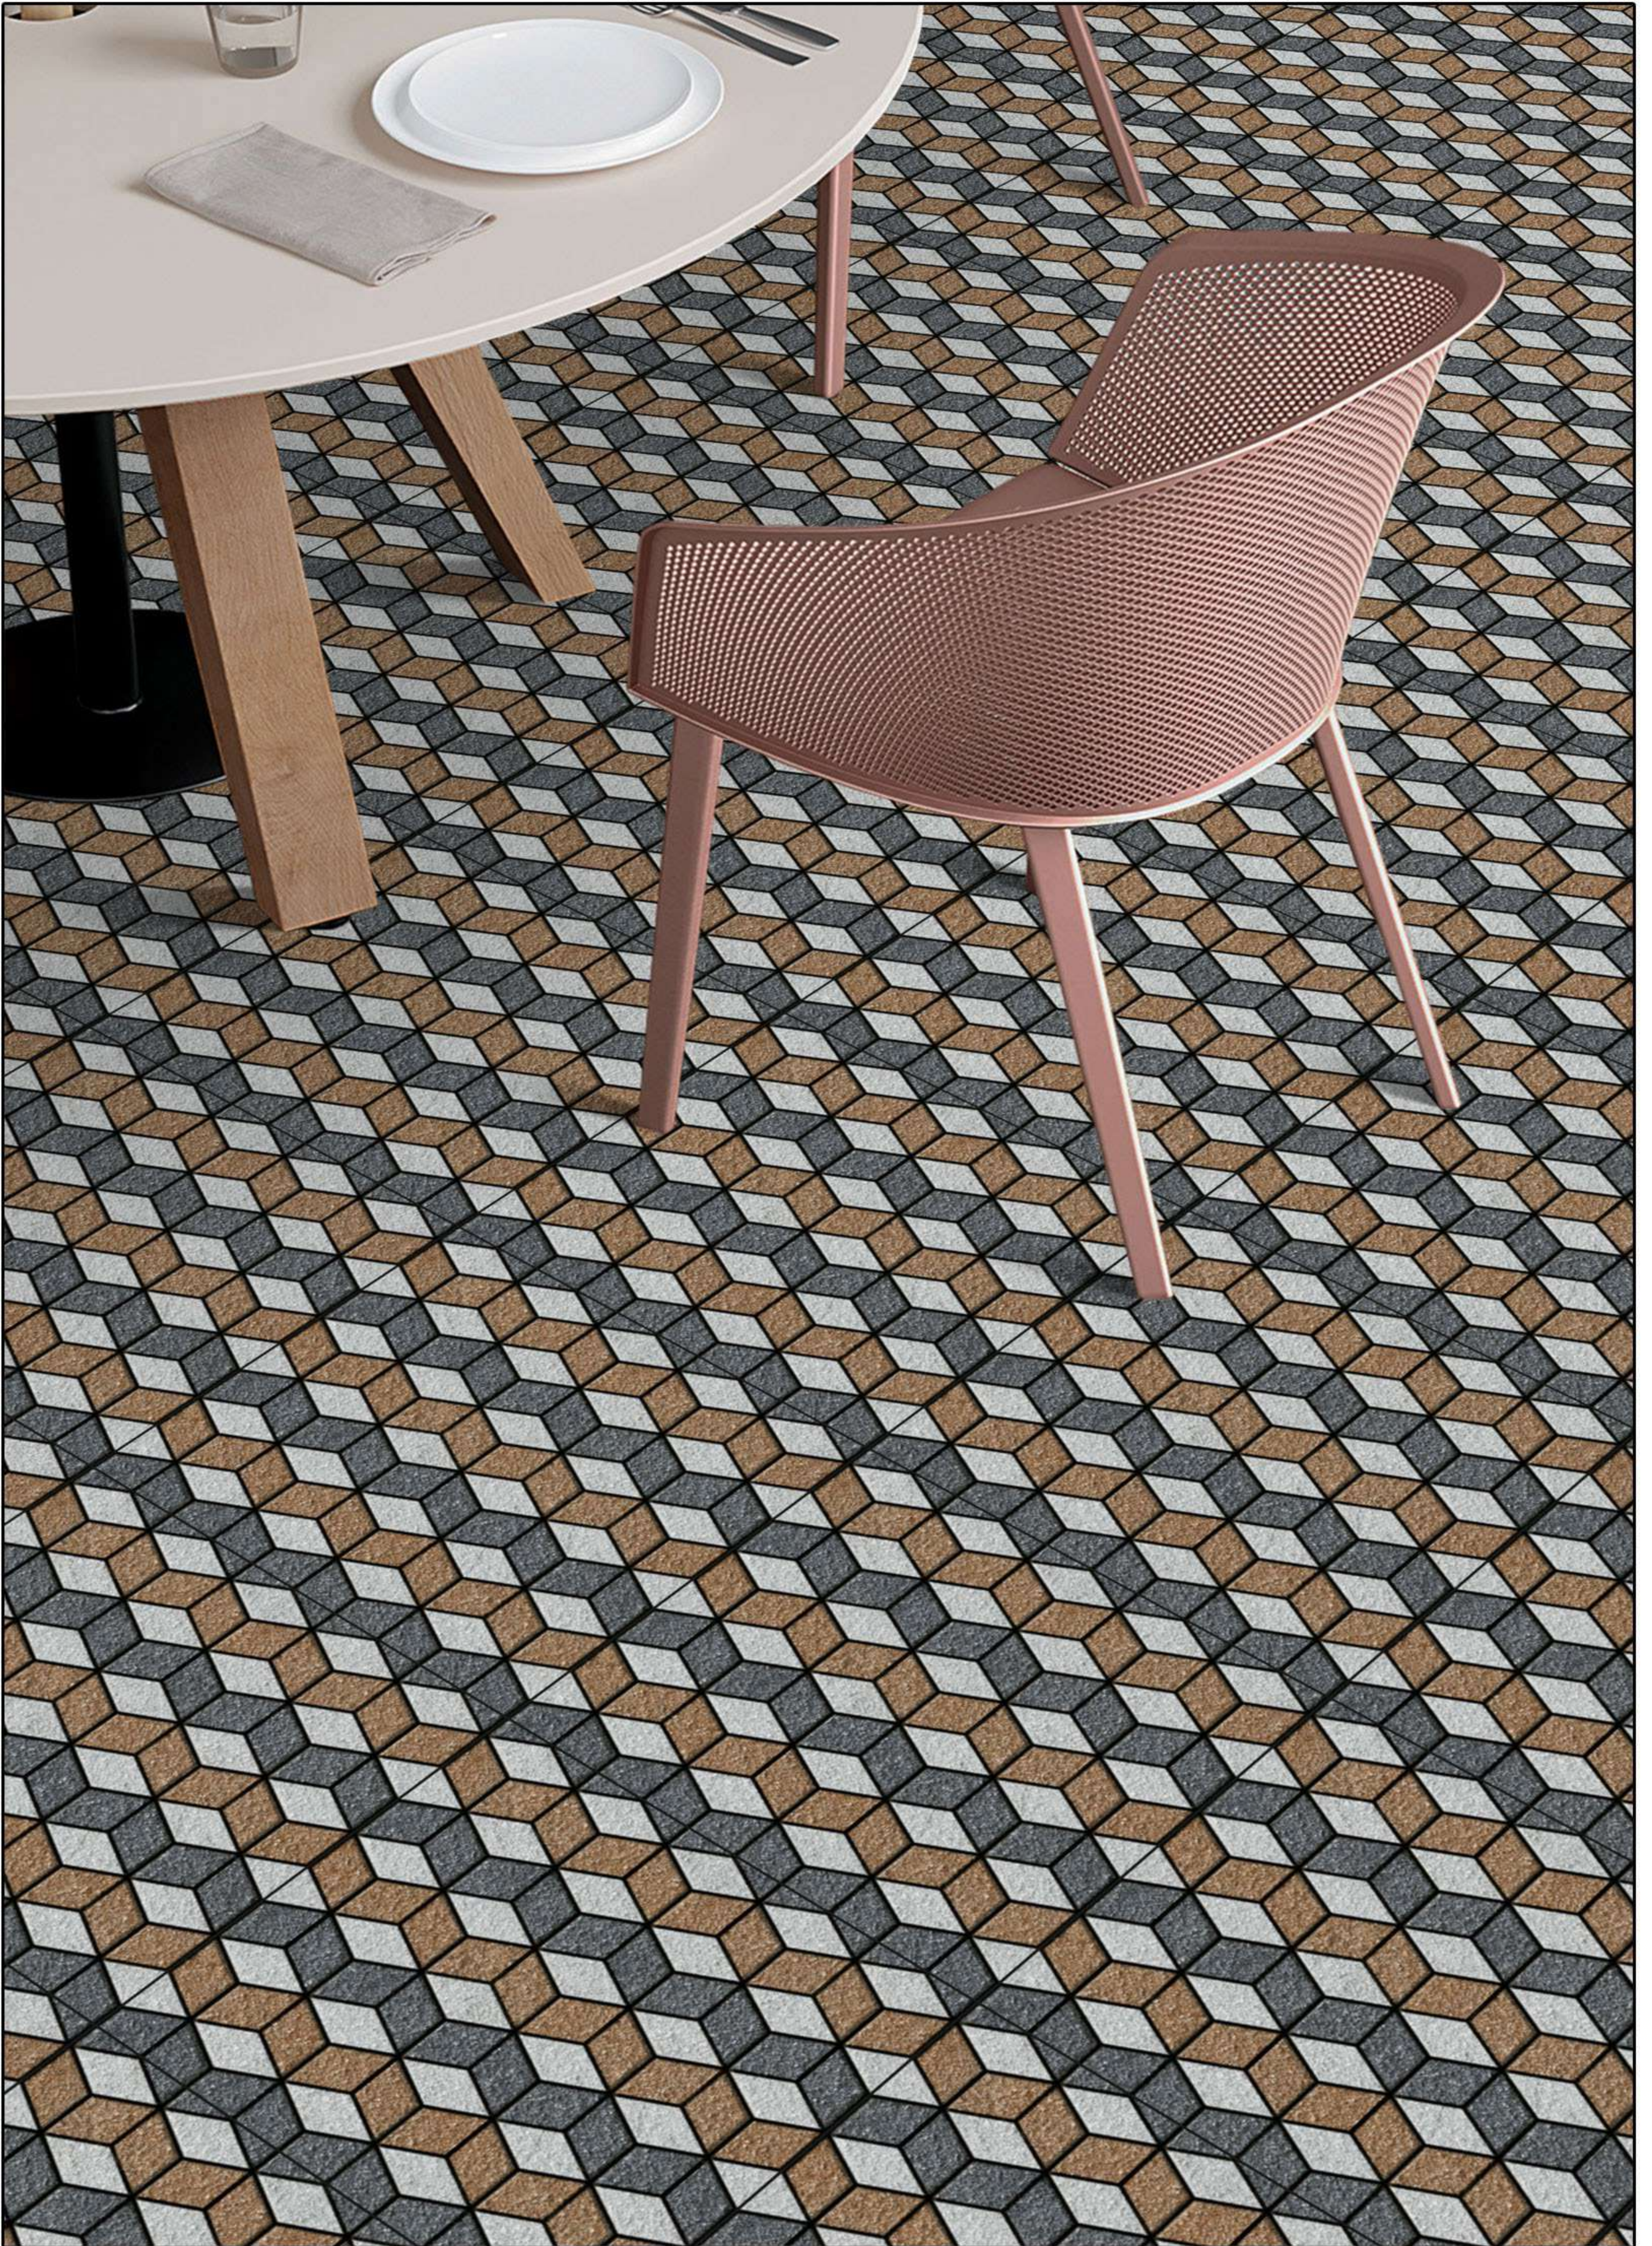

400
400
mm

COSMO-054

HEAVY DUTY
PARKING TILES

PUNCH SERIES

400
400
mm

DAIMOND-041

HEAVY DUTY
PARKING TILES

PUNCH S E R I E S