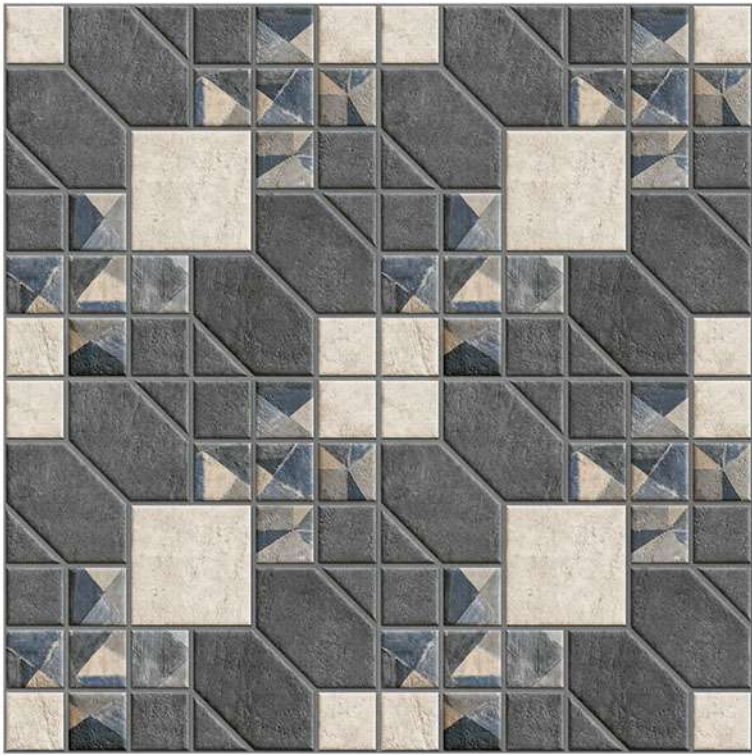

PREGUS-007

PREGUS-008

400x400mm / Matt Finish

100%
Waterproof

HEAVY DUTY

Parking Tiles

400x400mm / Matt Finish

100%
Waterproof