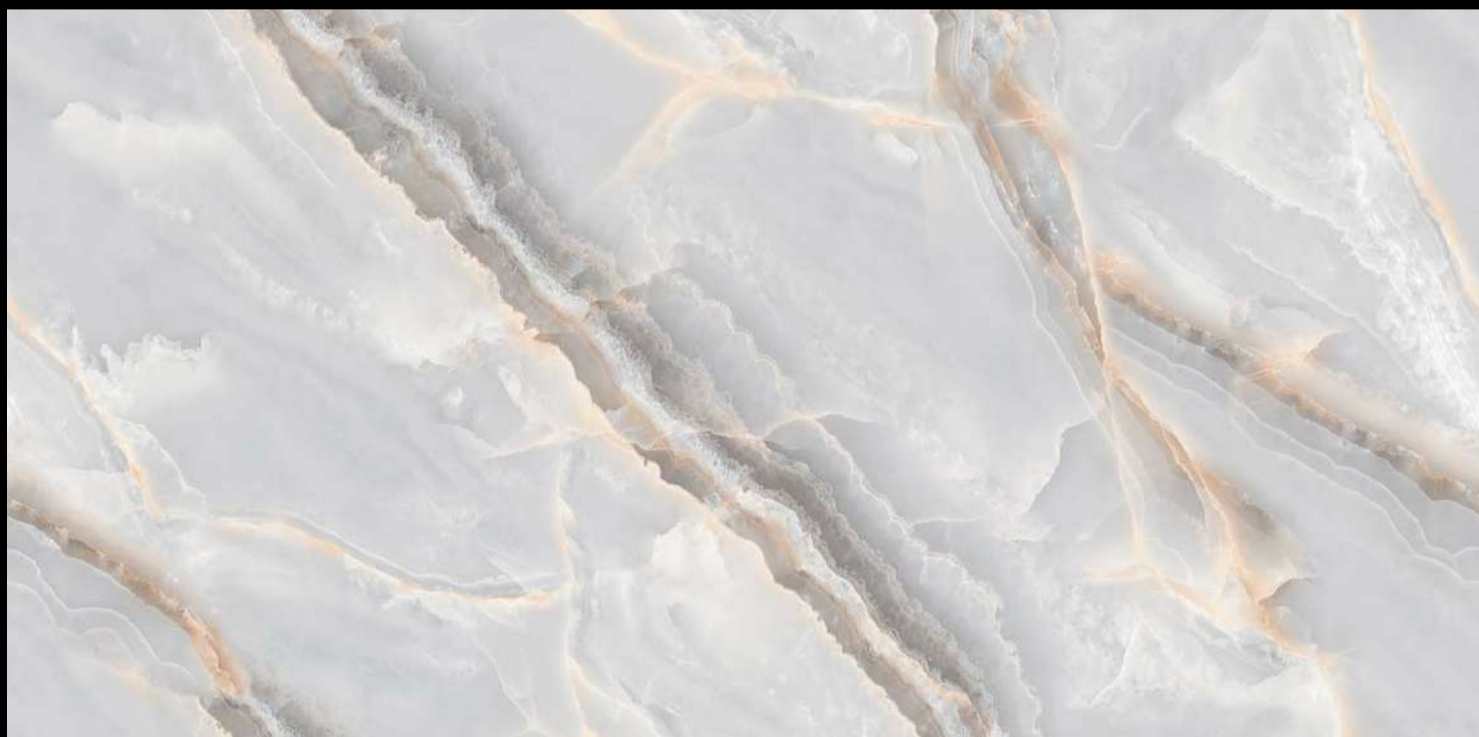

**GLOSS
SURFACE**

CRACKY ONYX GREY

SPECTRUM
ETERNAL COLLECTION