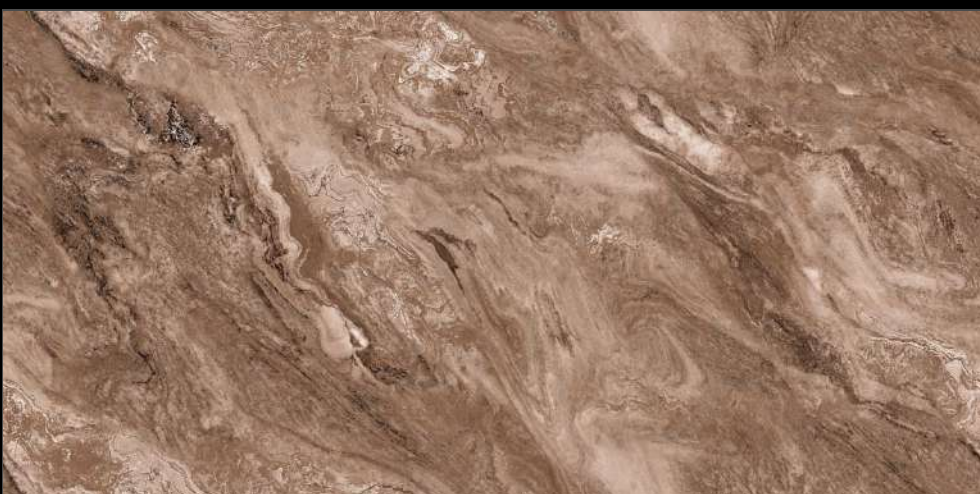

Eterna Edition

60x120cm

06 Randoms

8.5 Thickness