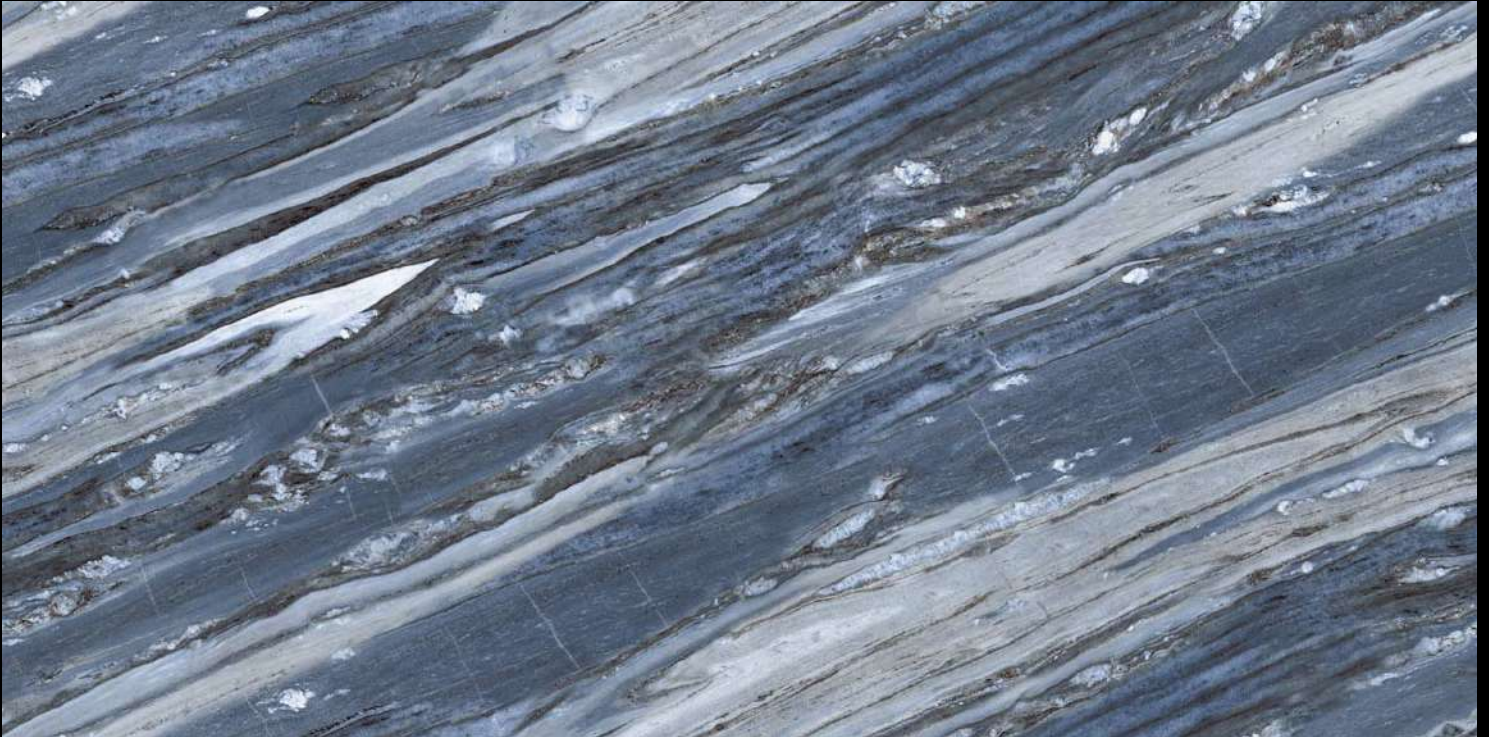

60x120cm

04 Randoms

8.5 Thickness

**GLOSS
SURFACE**

ESPRIT AZUL

SPECTRUM
ETERNAL COLLECTION

Eterna Edition

60x120cm