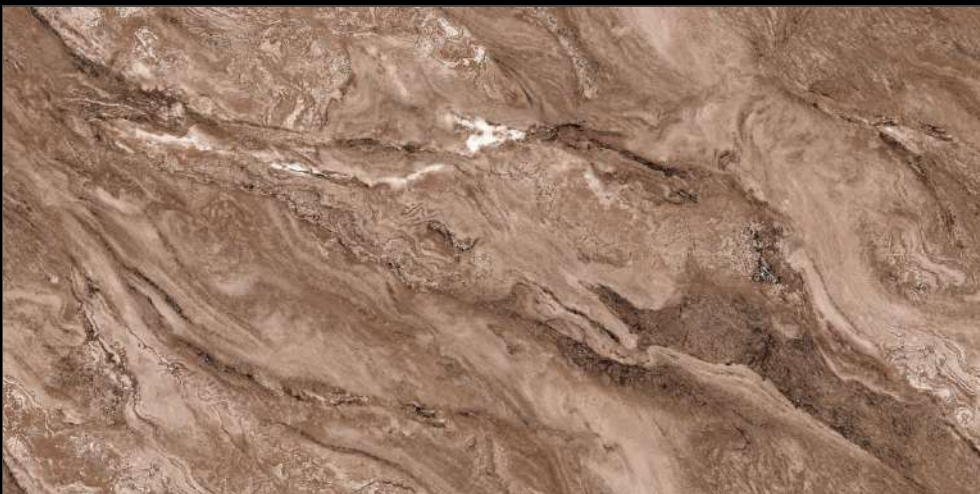

**GLOSS
SURFACE**

REGATO BROWN

SPECTRUM
ETERNAL COLLECTION