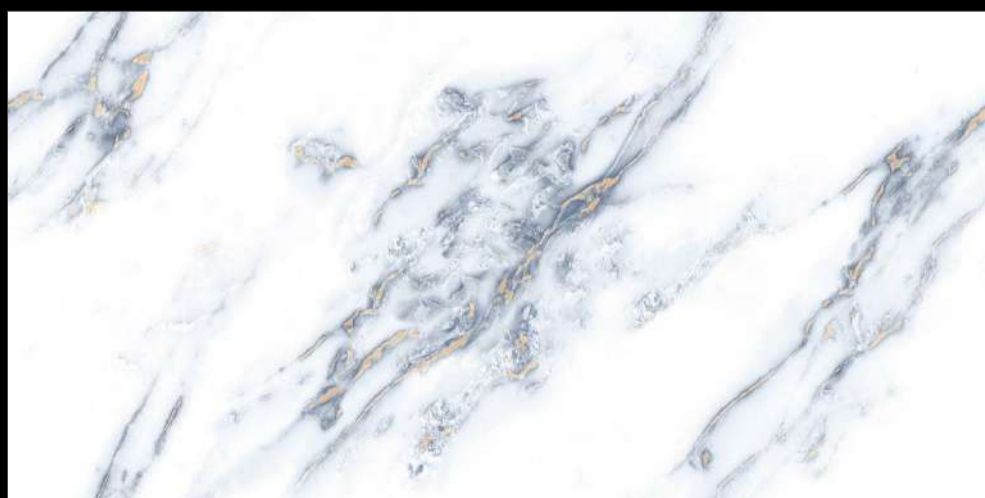

Eterna Edition

60x120cm

O3 Randoms

8.5 Thickness