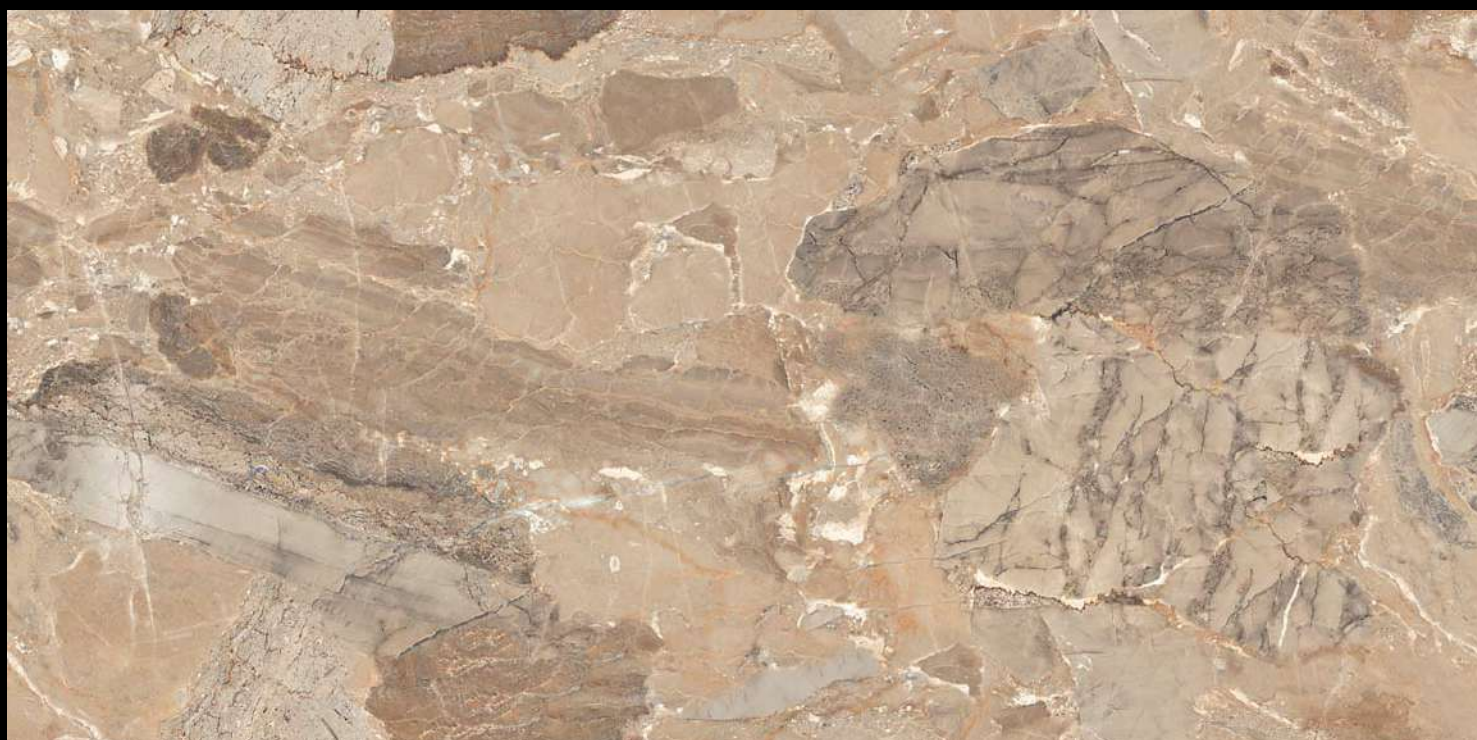

04 Randoms

8.5 Thickness

**GLOSS
SURFACE**

VINCI BEIGE

SPECTRUM
ETERNAL COLLECTION

Eterna Edition

60x120cm

04 Randoms