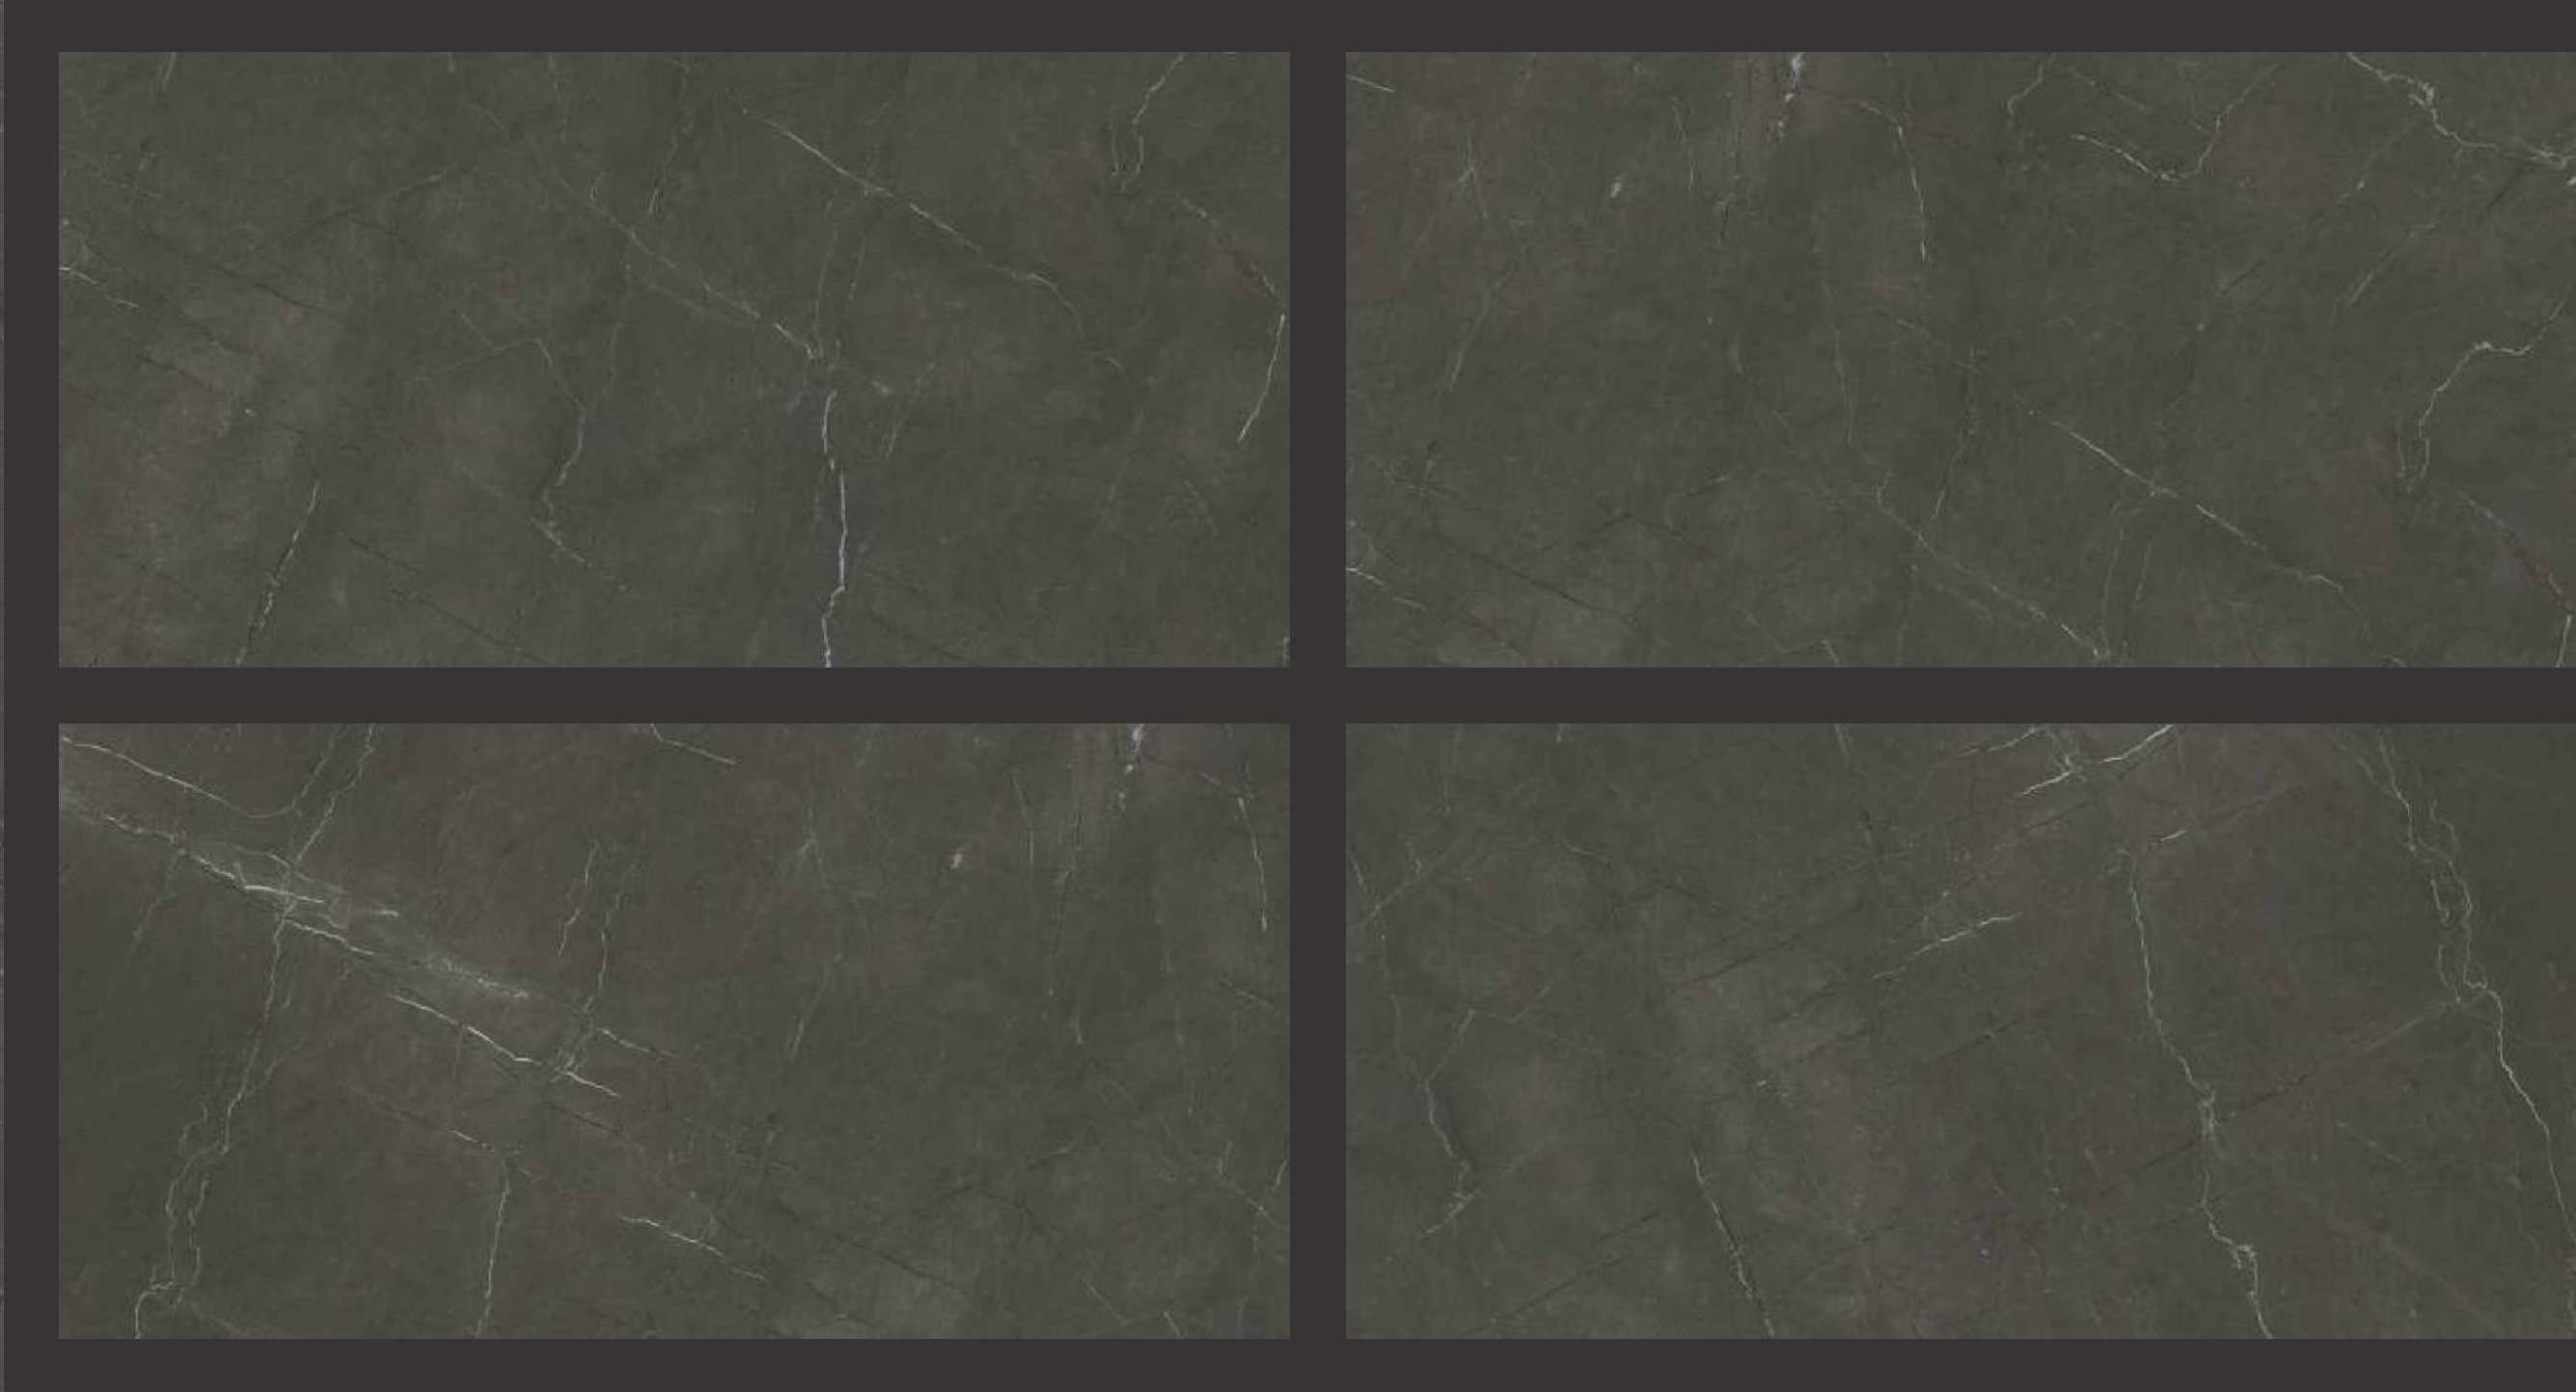

—
RANDOM :
04

CASTELLO BROWN | 600X1200MM

WONDER GREY

SIZE :
600X1200MM

—
SURFACES :
MATT

—
RANDOM :
04

WONDER GREY | 600X1200MM

WONDER BLACK