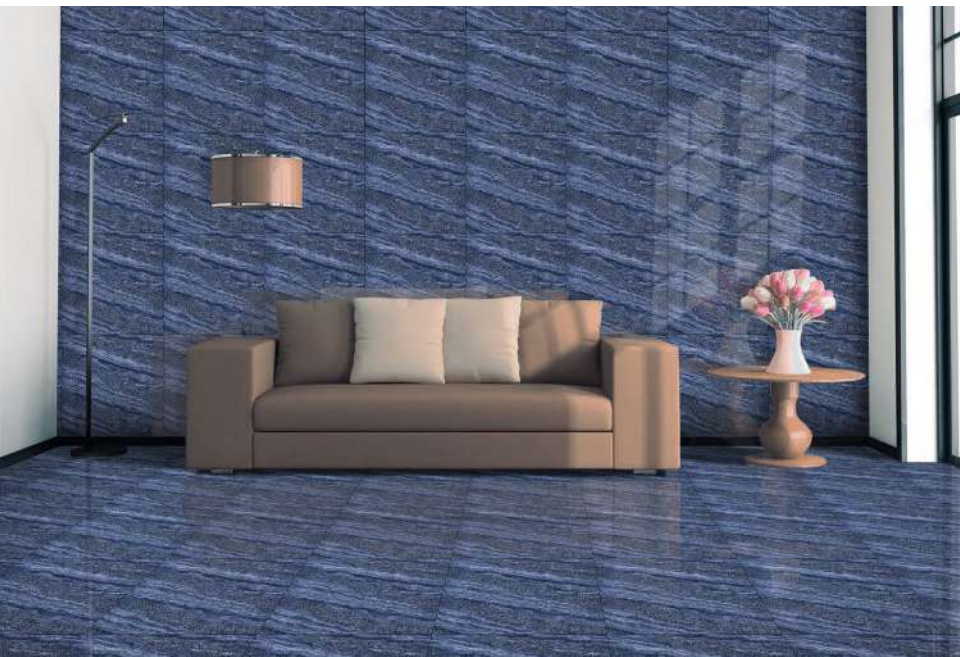

DC-117

FINISH - GLOSSY

SIZE - 600X600MM