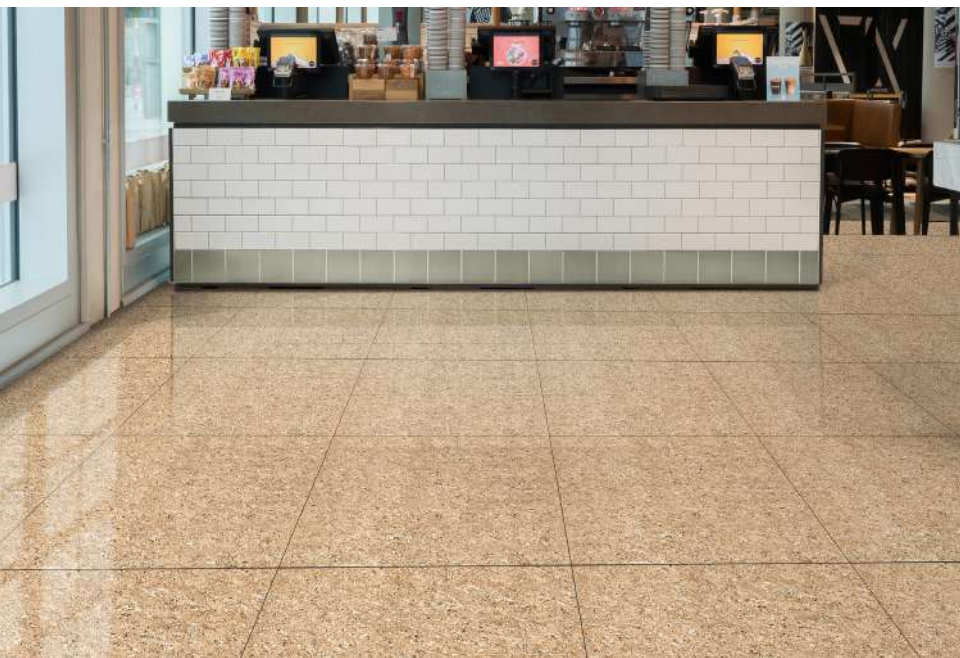

DC-127

FINISH - GLOSSY

SIZE - 600X600MM