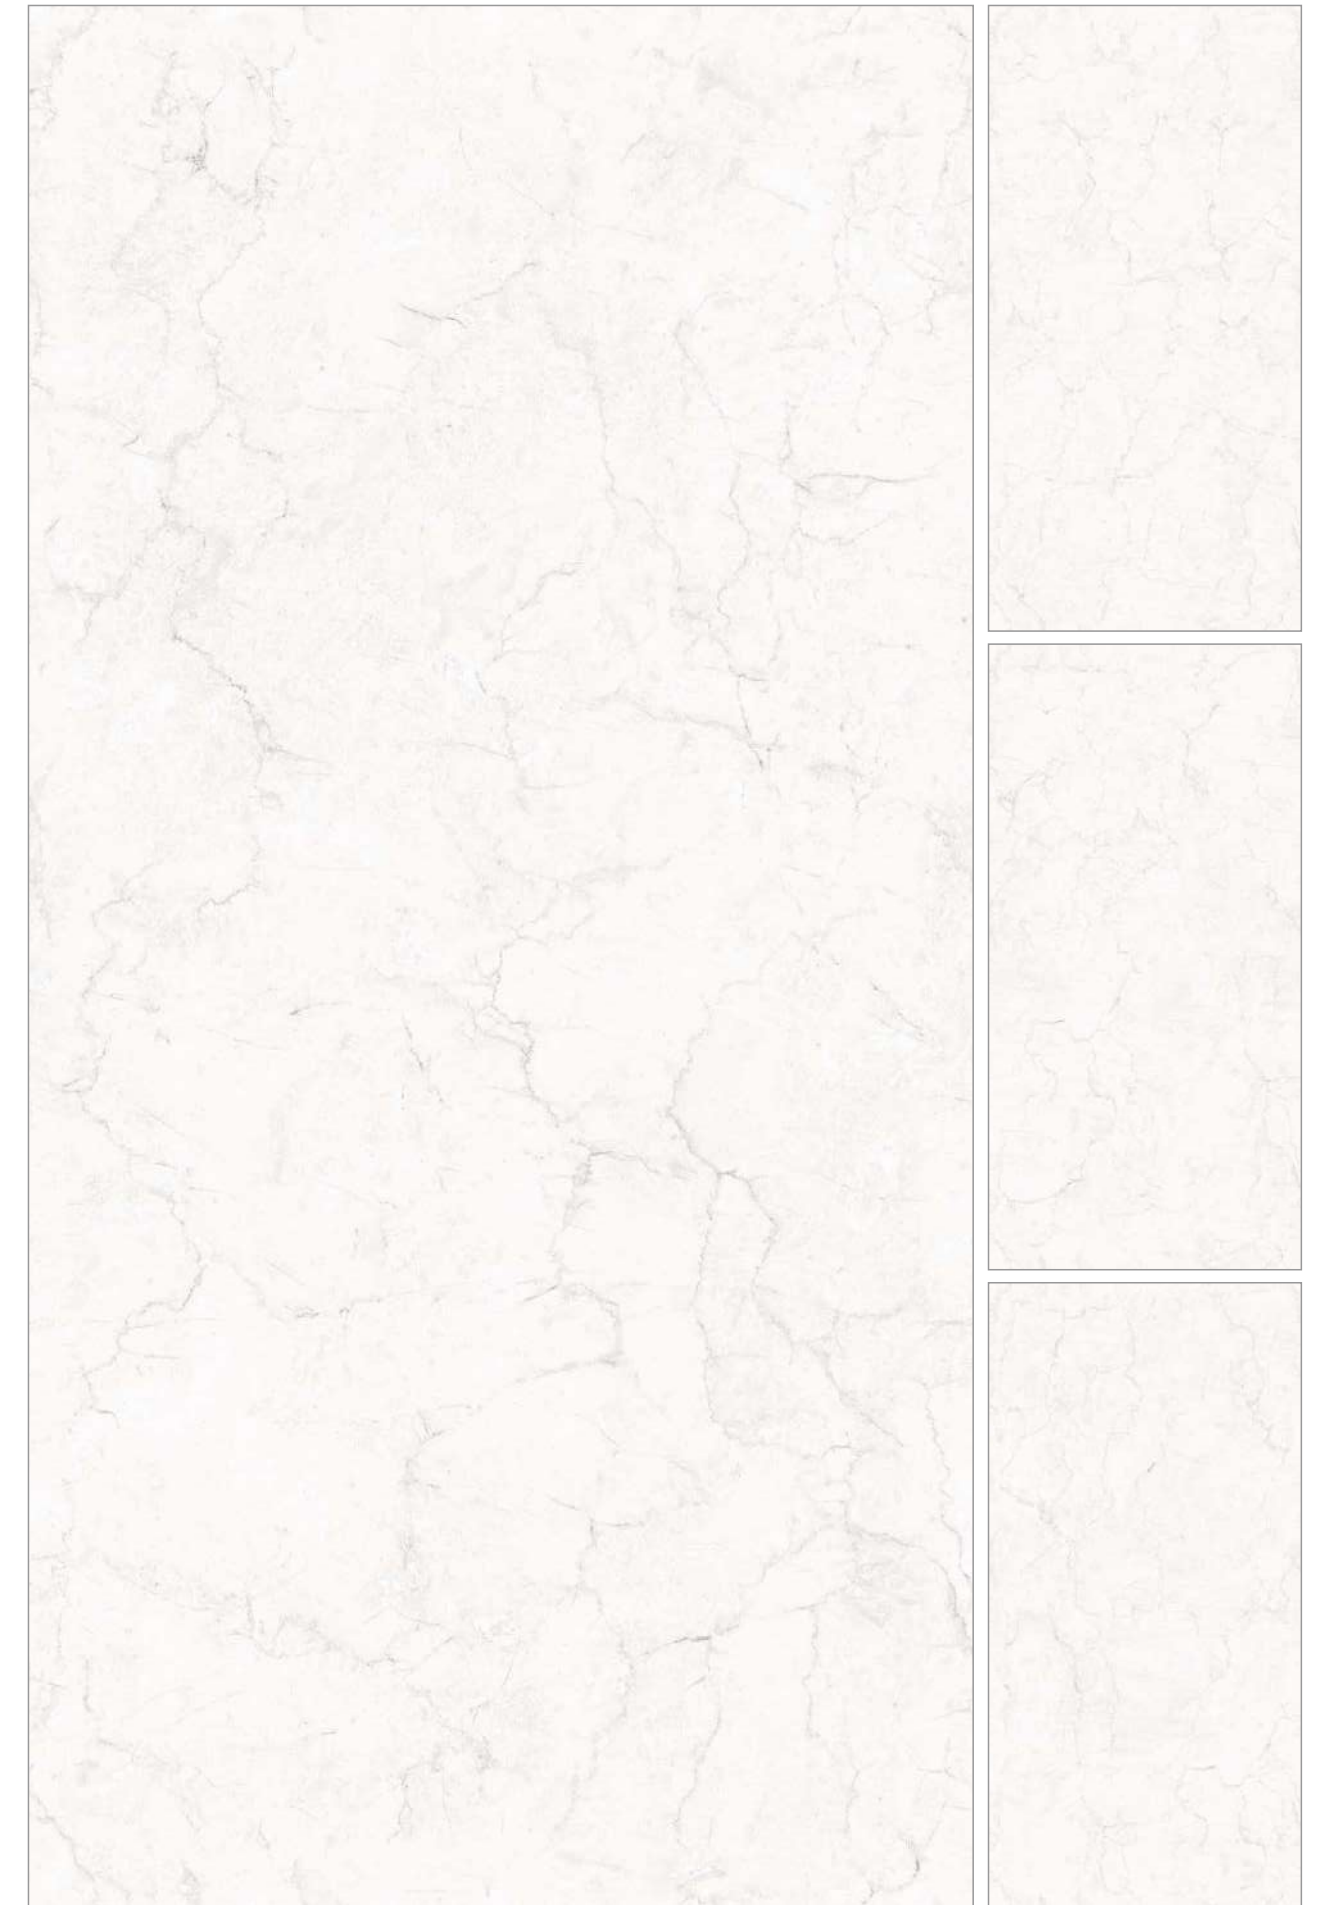

VALENCIA
SILVER END

Matt Carving
COLLECTION

Size :
800x1600mm

Finish :
Matt Carving

Matt Carving
COLLECTION

VALENCIA
WHITE END

Size :
800x1600mm

Finish :
Matt Carving