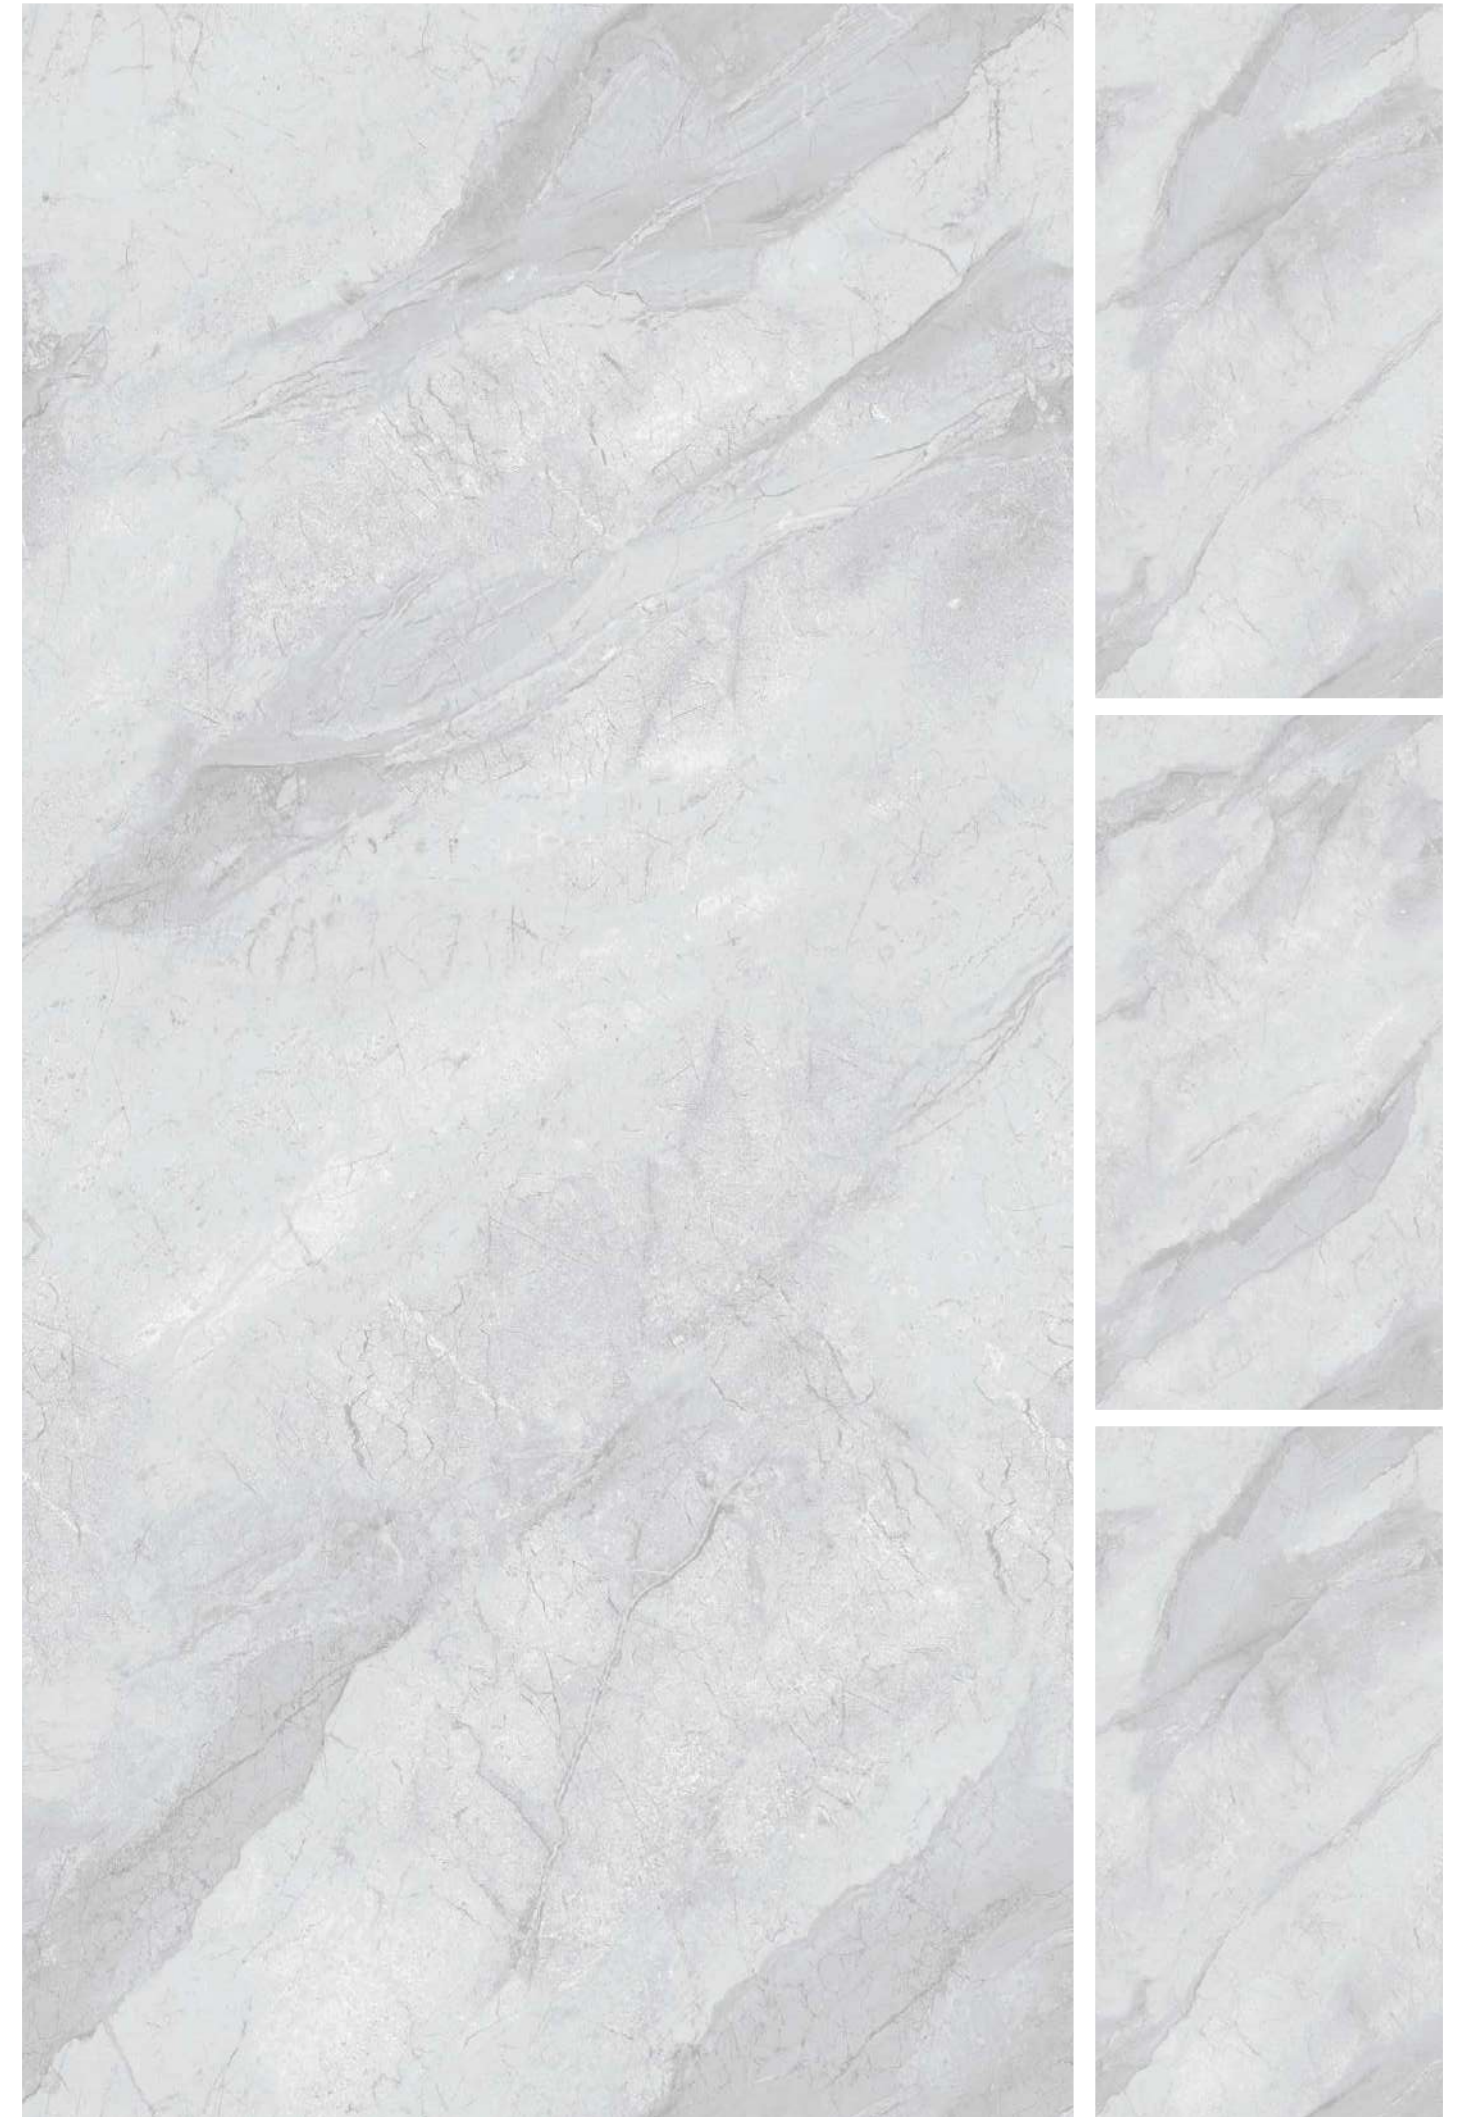

ELITE
BIANCO END

Matt Carving
COLLECTION

Size :
800x1600mm | Finish :
Matt Carving

ERA
GREY END

Matt Carving
COLLECTION

Size :
800x1600mm | Finish :
Matt Carving

ERA
WHITE END

Matt Carving
COLLECTION