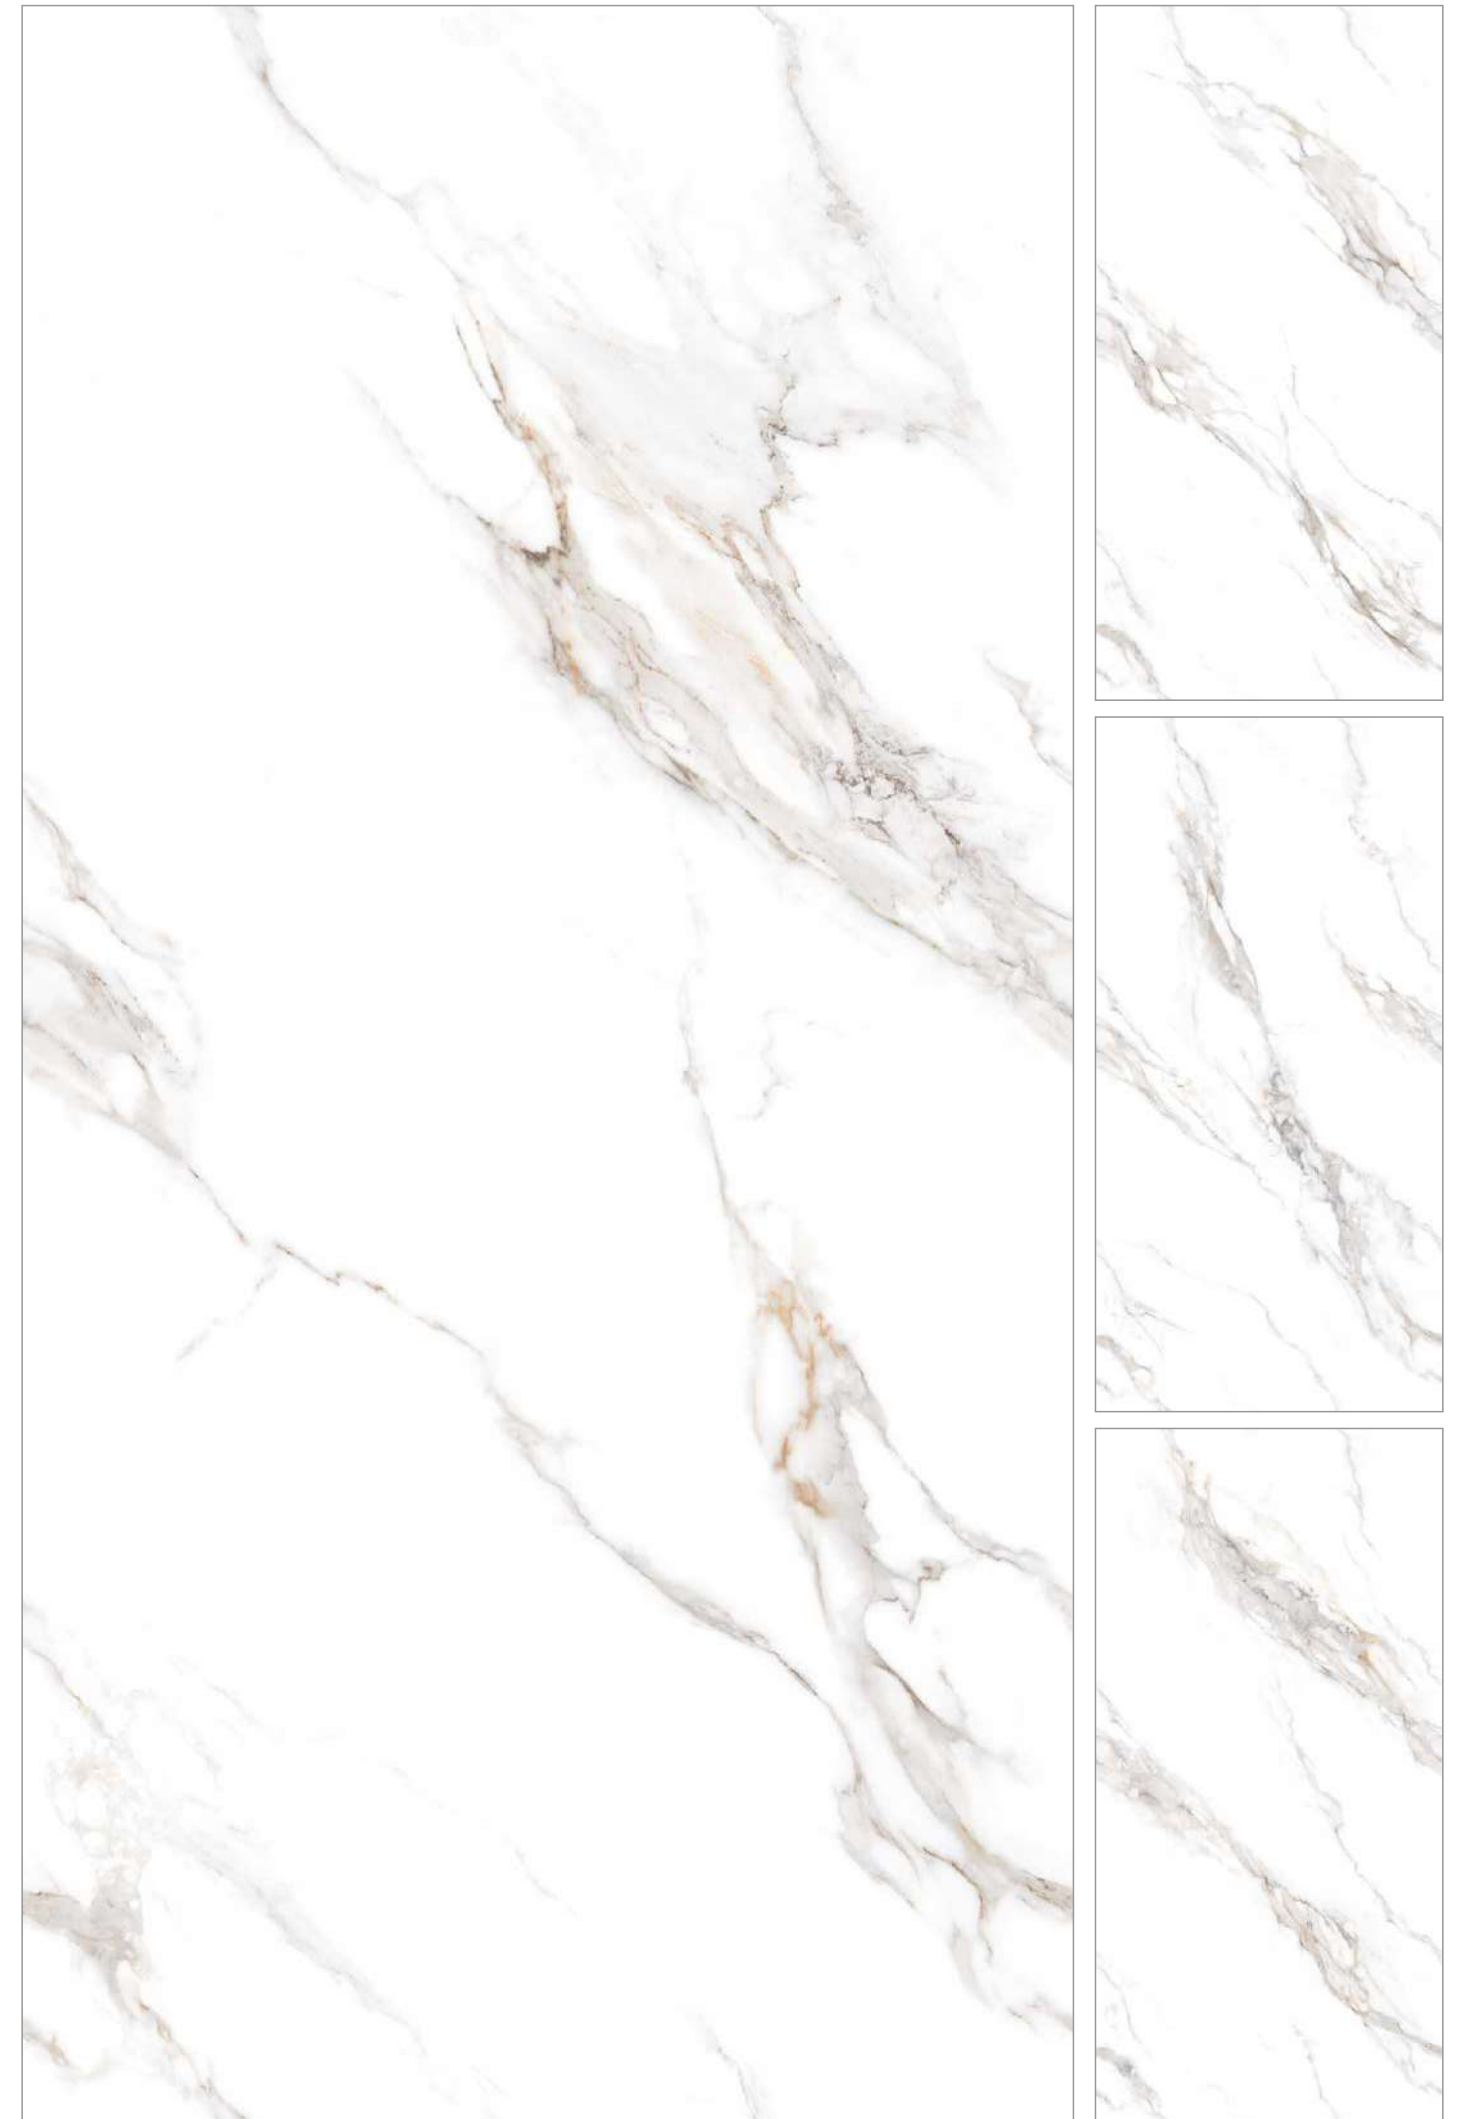

Size : 800x1600mm | Finish : Matt Carving

Size : 800x1600mm | Finish : Matt Carving

SILK
MARFILE END

Matt Carving
COLLECTION

Size :
800x1600mm

Finish :
Matt Carving

Matt Carving
COLLECTION

SILK
NATURAL END