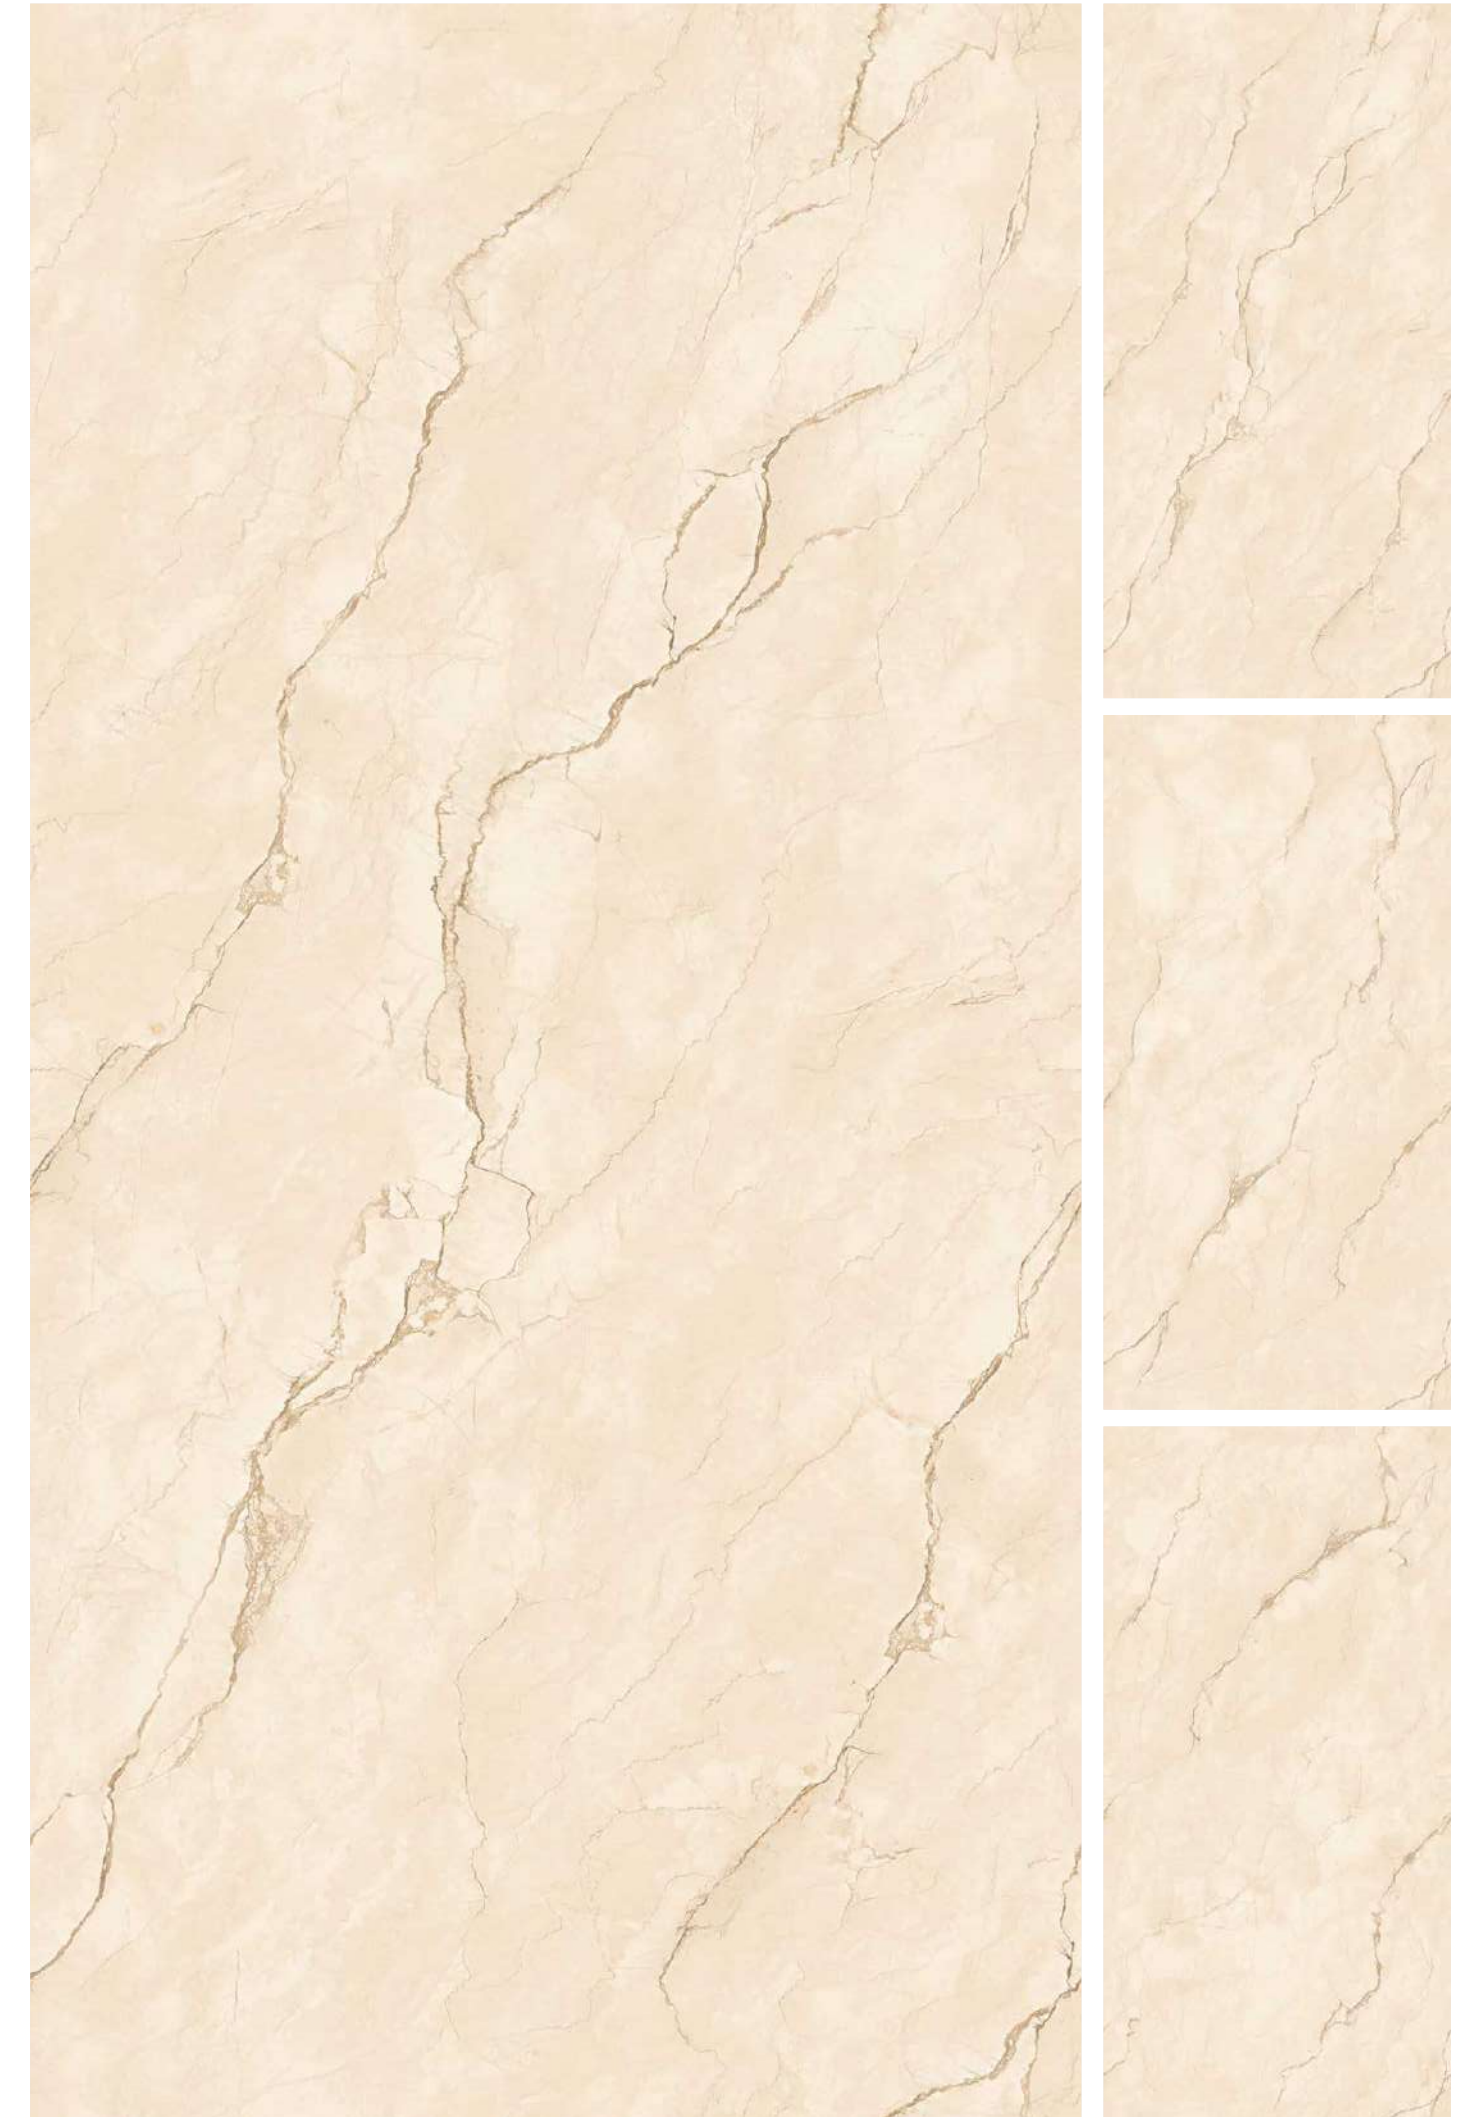

MILAS
CREMA END

Matt Carving
COLLECTION