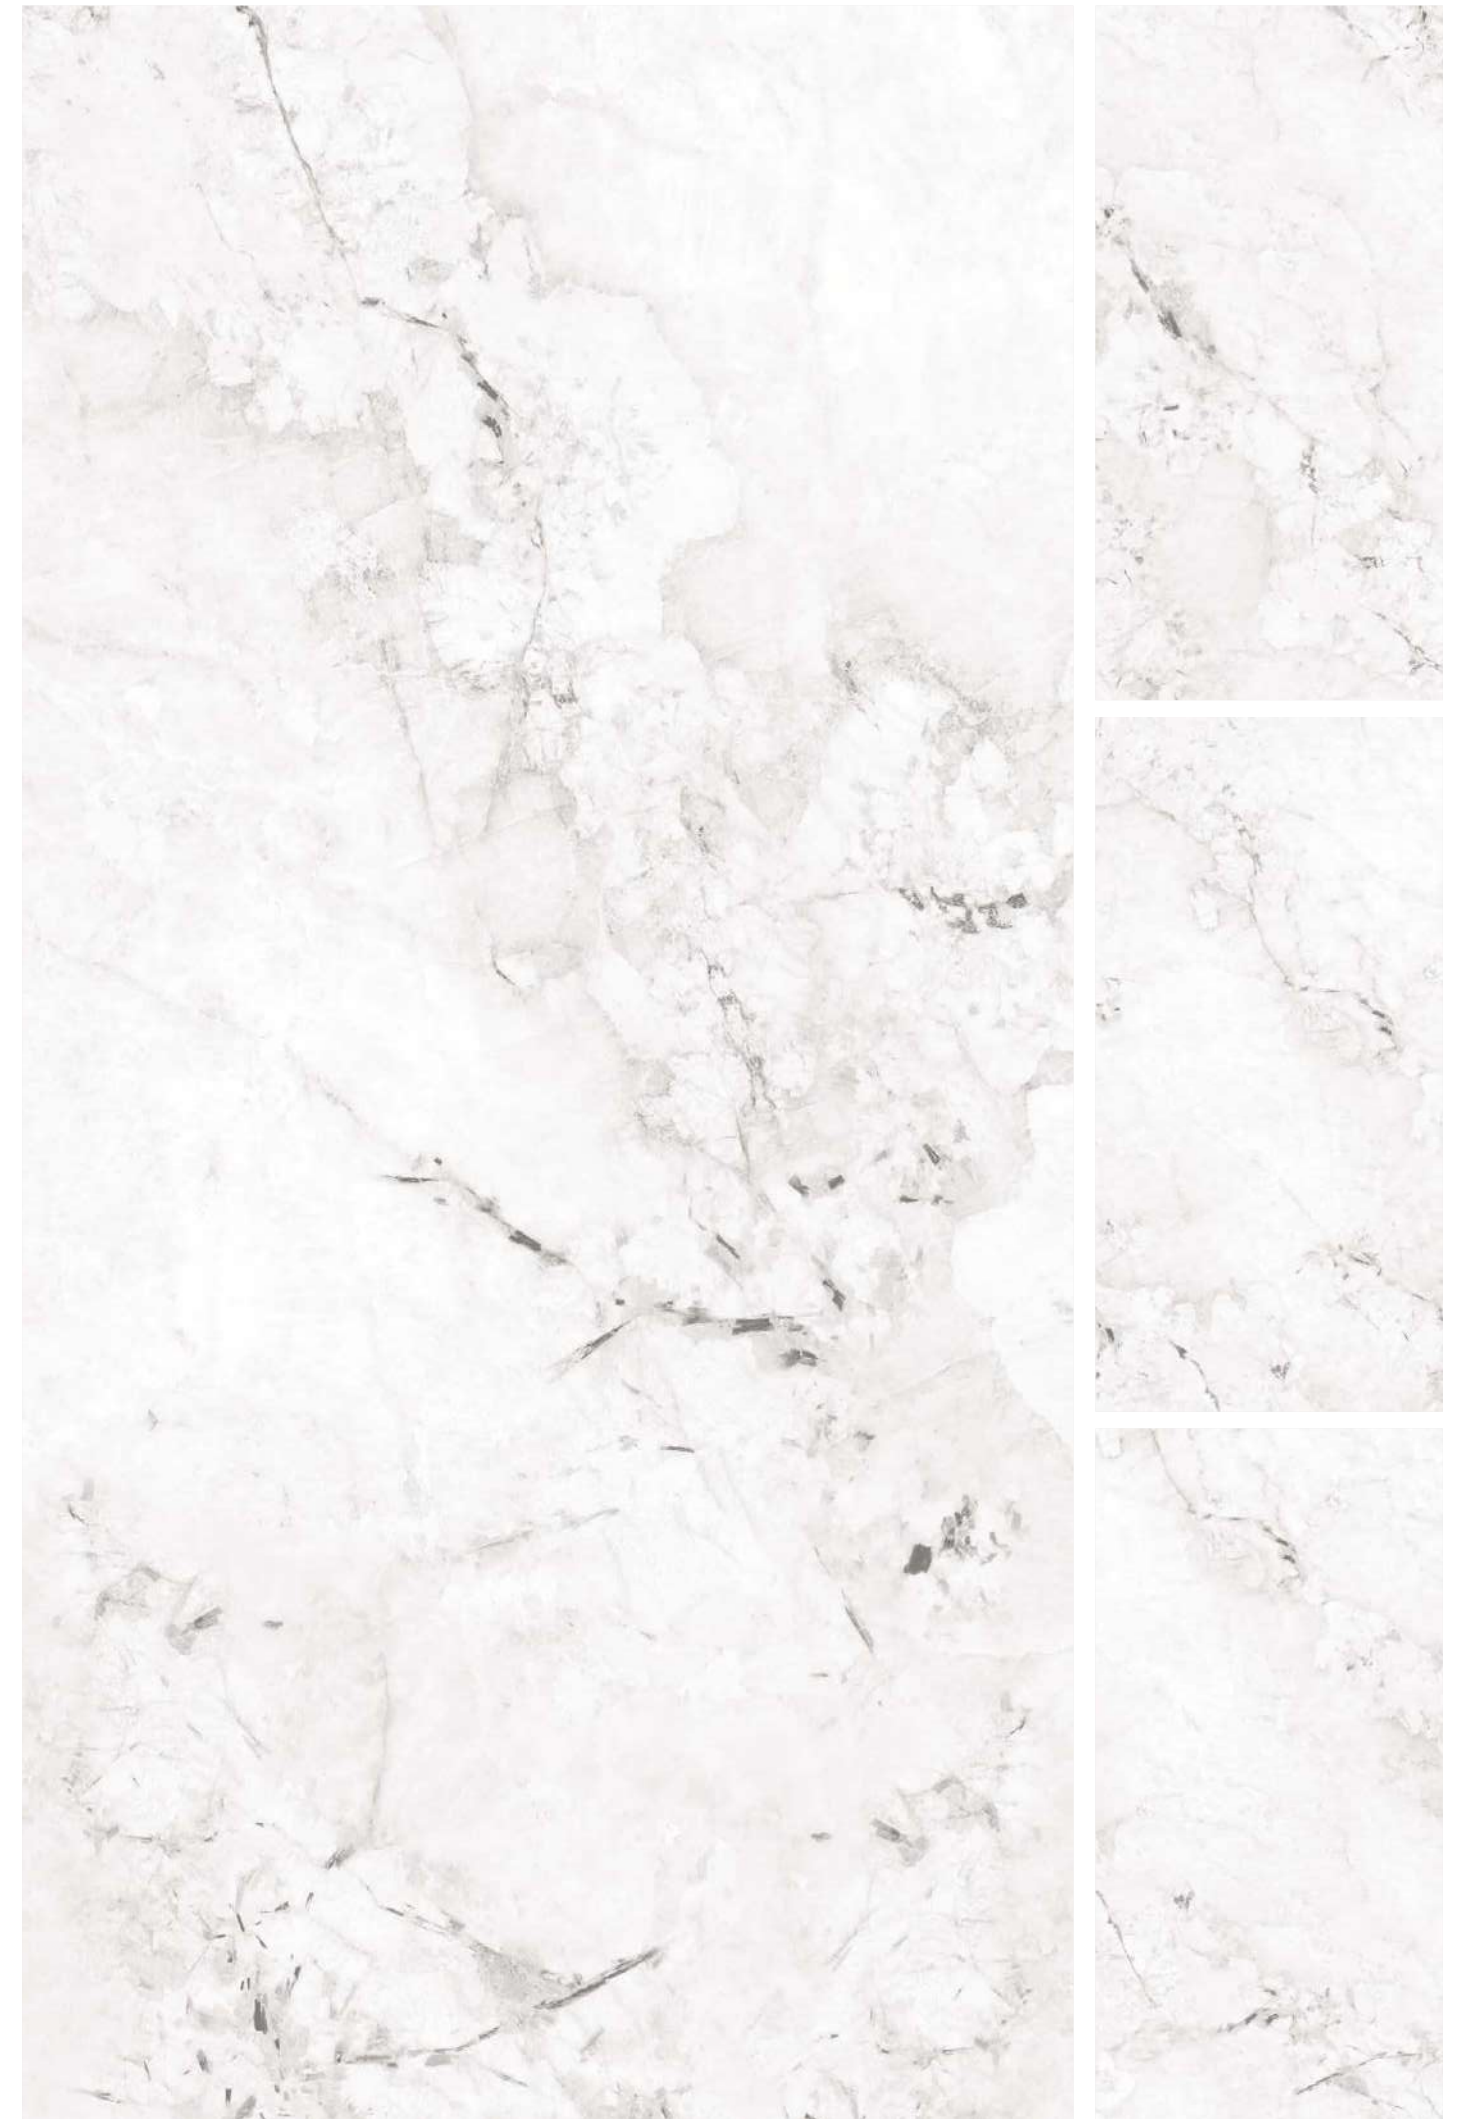

**OMICRON
CREMA**

Size :
800x1600mm

Finish :
Matt Carving

Size : 800x1600mm | Finish : Matt Carving

Size : 800x1600mm | Finish : Matt Carving

**ROCK
BOTO NEO**

Matt Carving
COLLECTION

Size :
800x1600mm