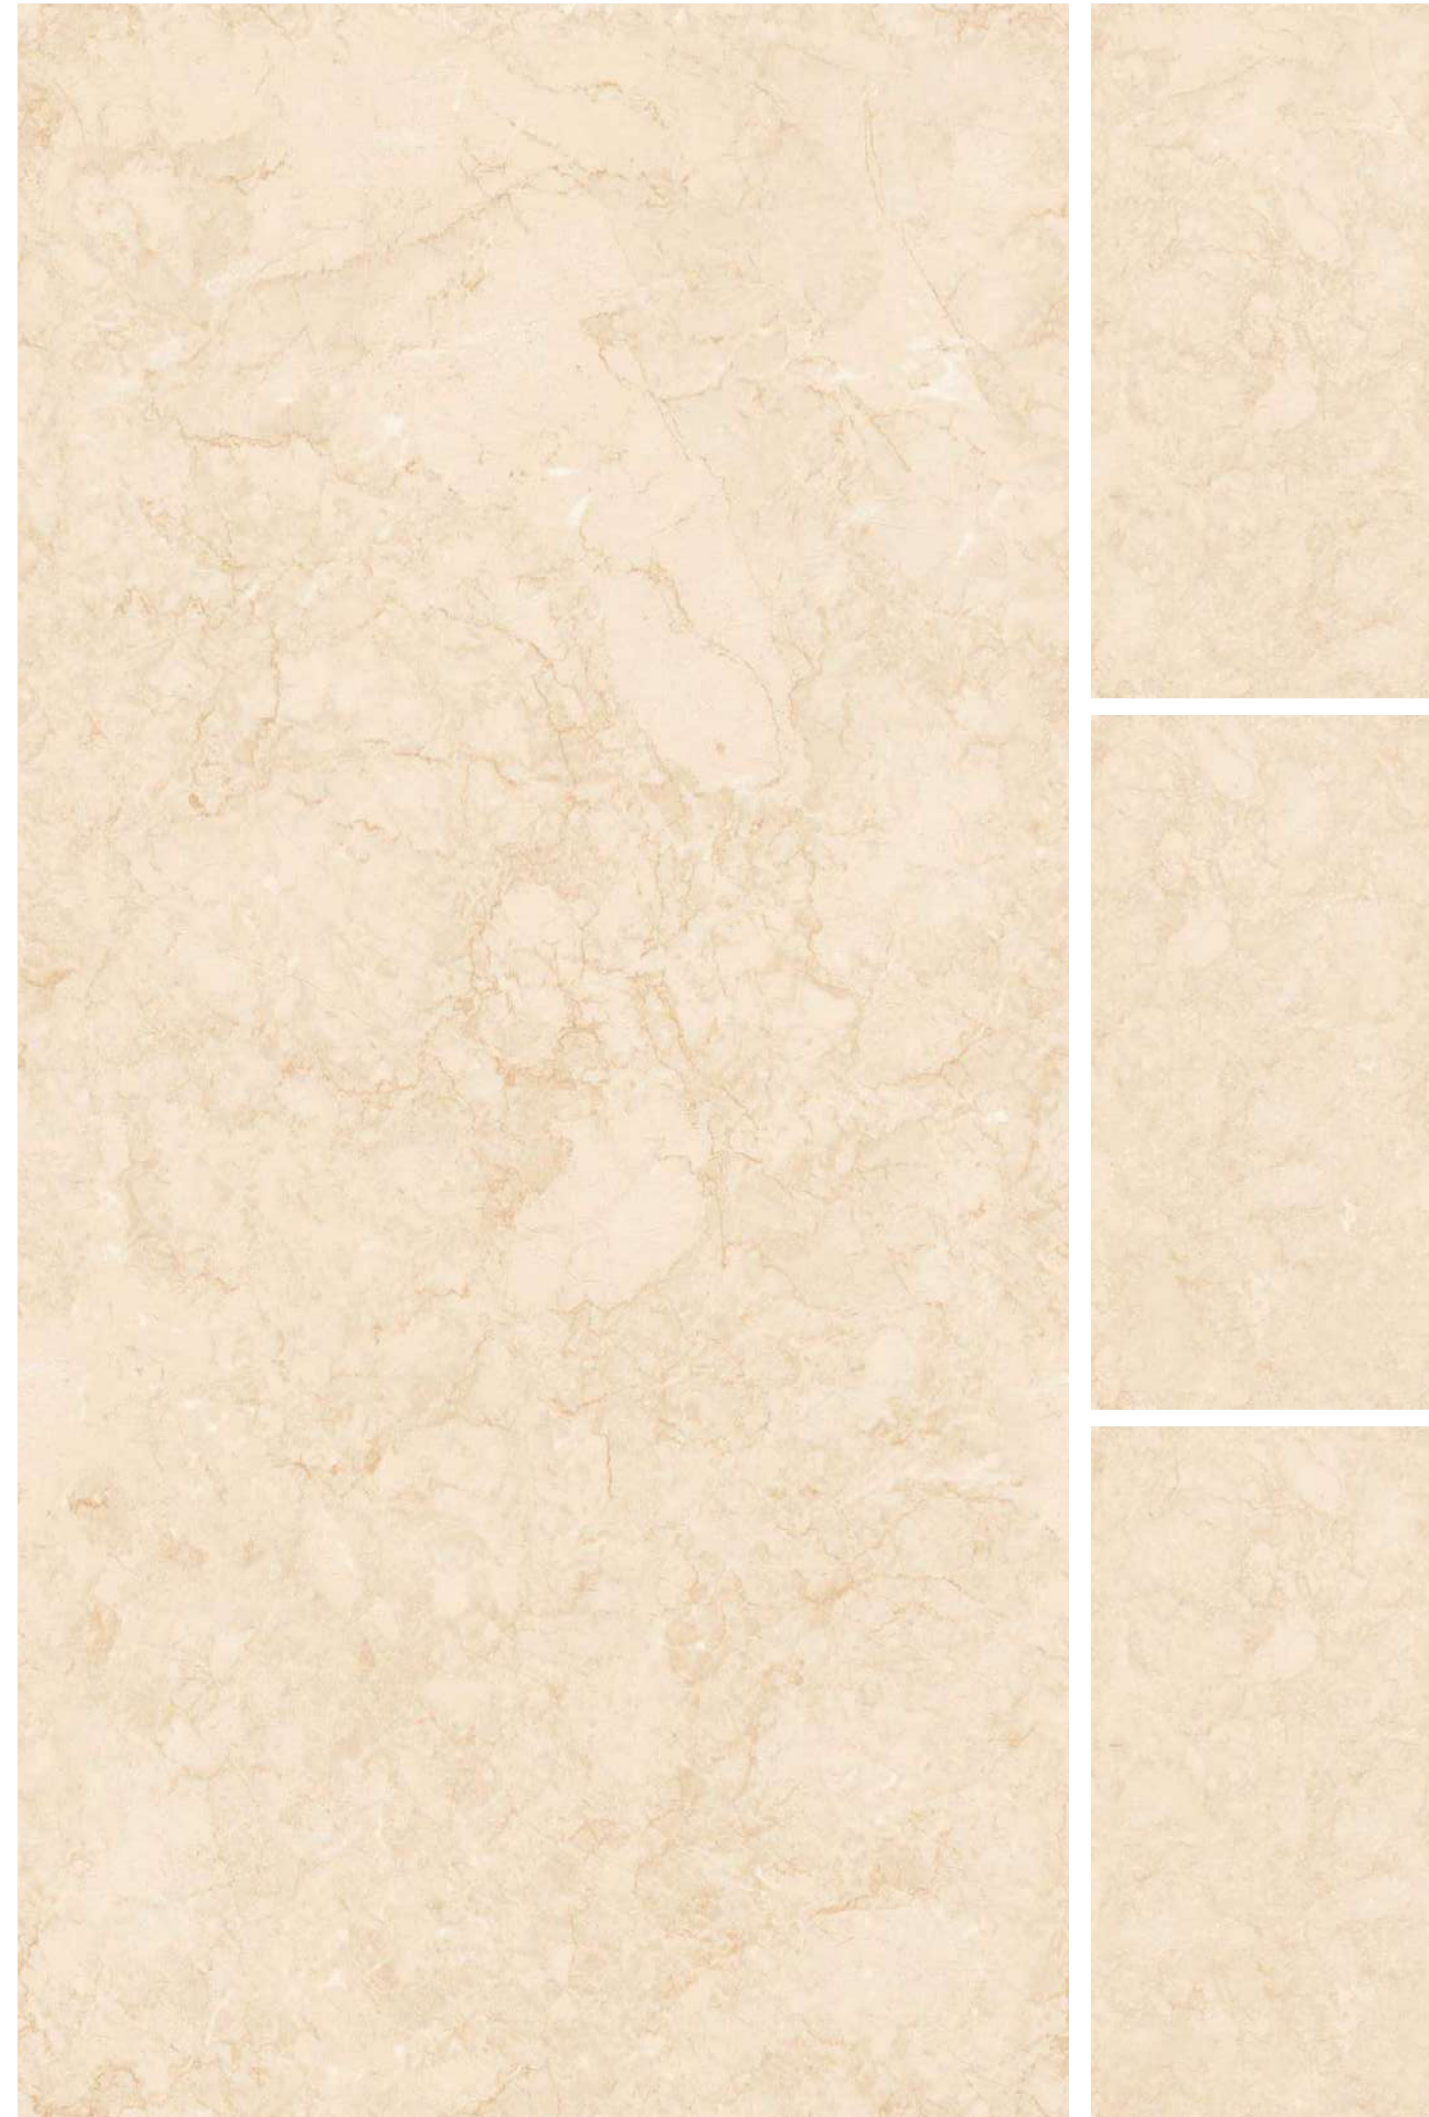

Size :
800x1600mm

Finish :
Matt Carving

Matt Carving
COLLECTION

GIMA
SILVER END

Size :
800x1600mm

Finish :
Matt Carving

MARFIL
NATURAL END

Matt Carving
COLLECTION