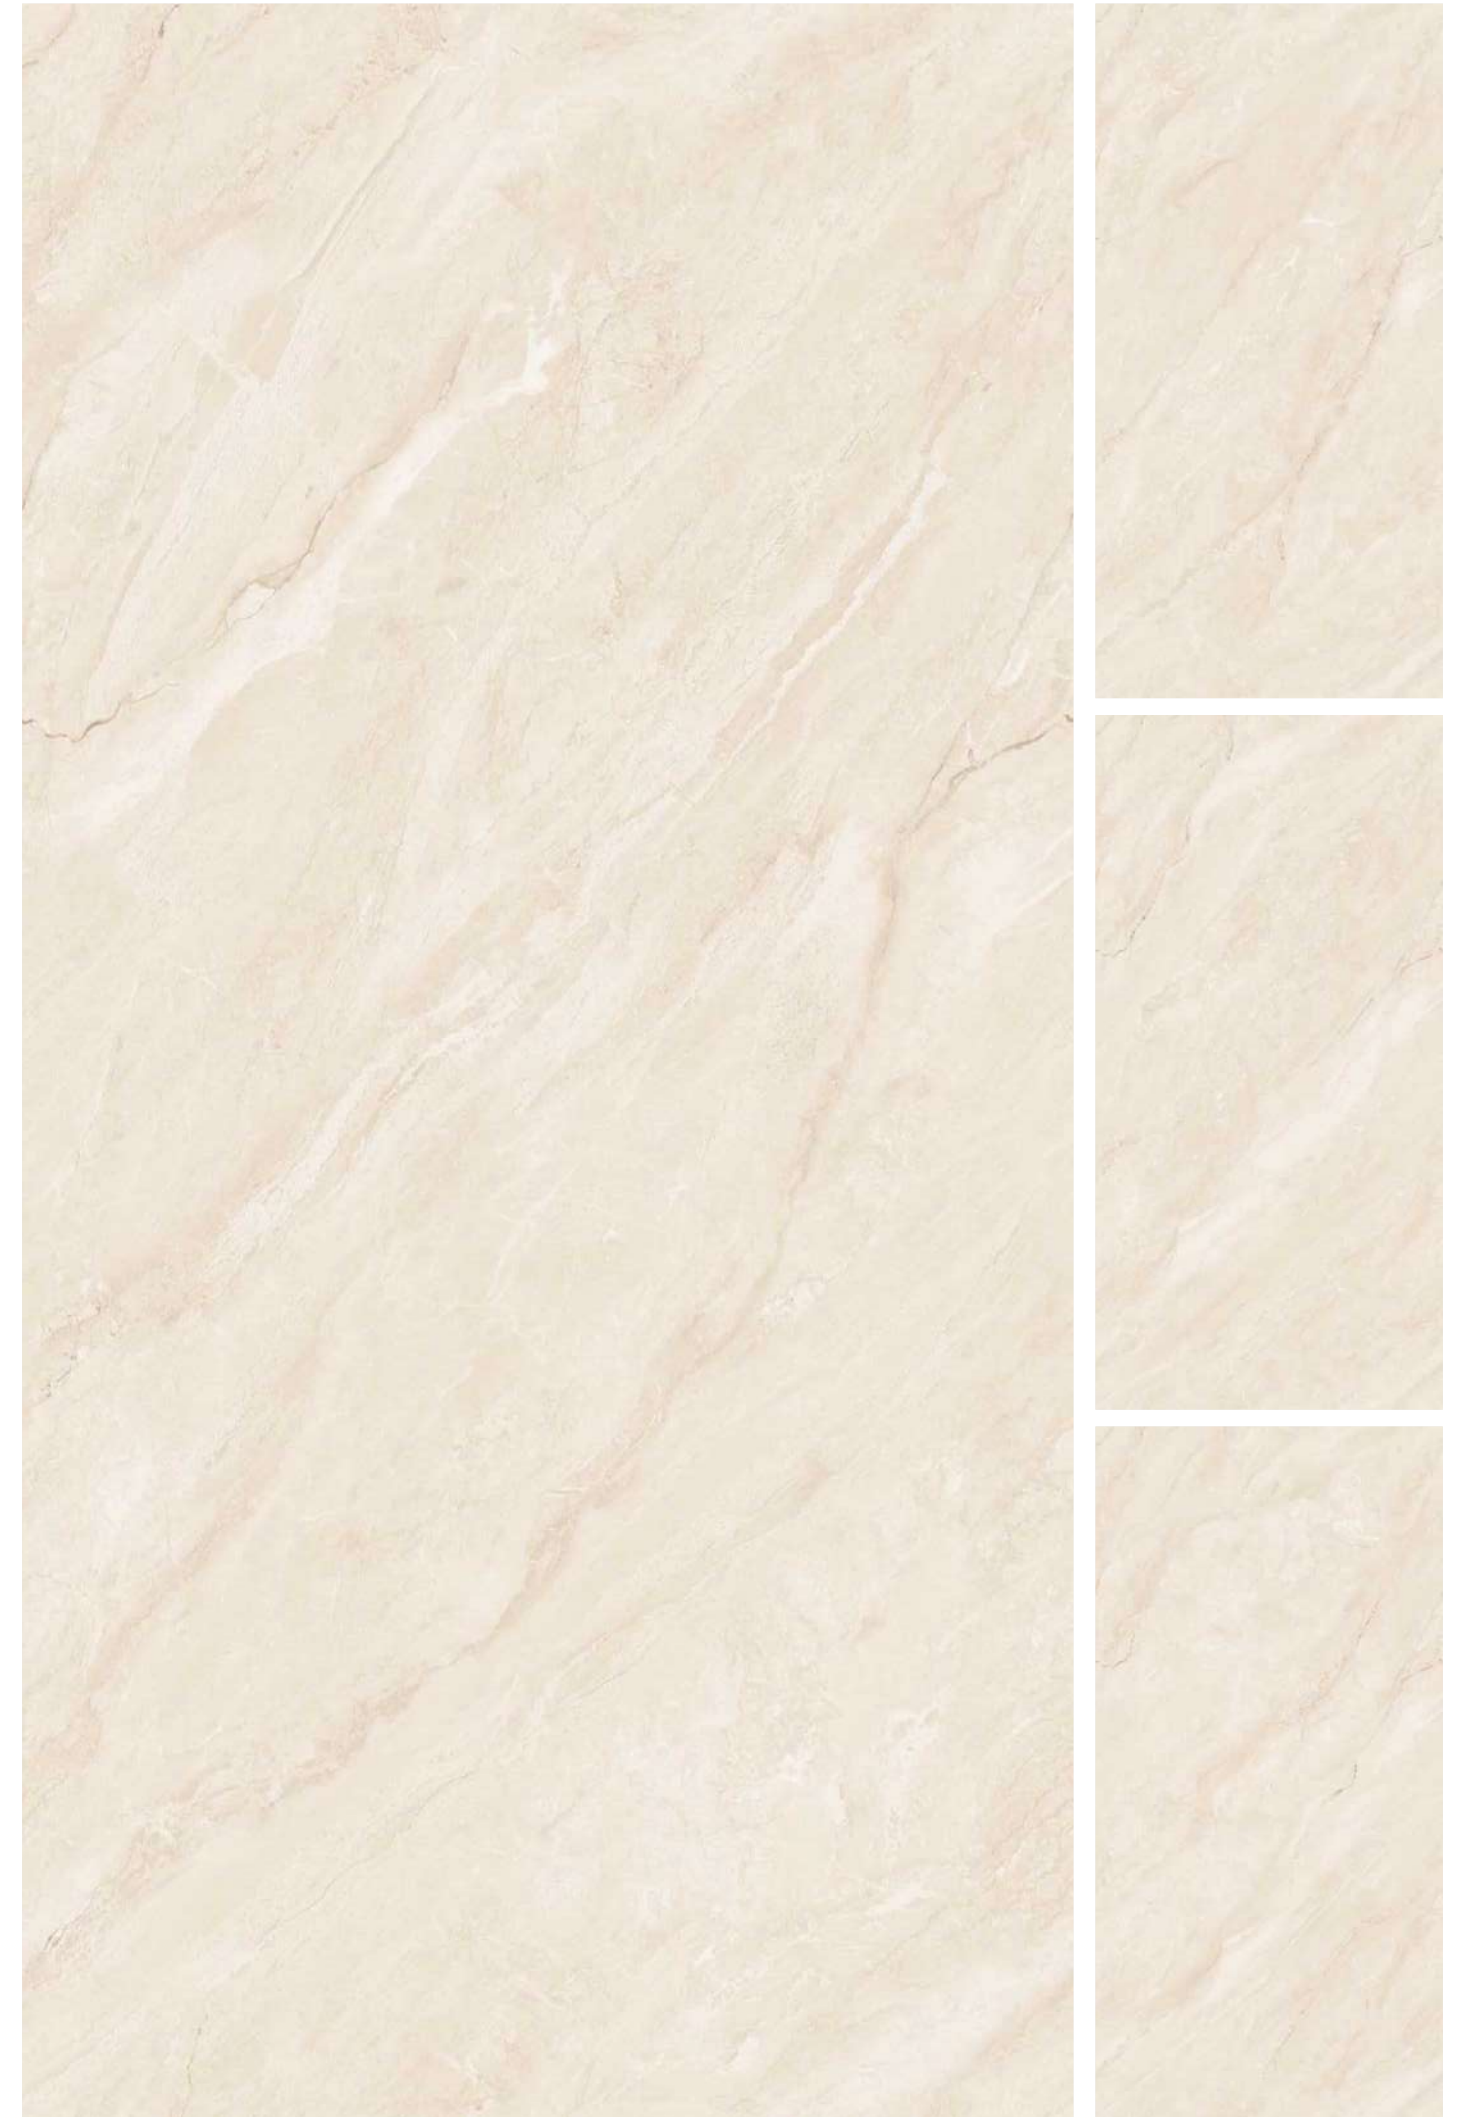

Size :
800x1600mm

Finish :
Matt Carving

ARC
SILVER END

Matt Carving
COLLECTION

Size :
800x1600mm | Finish :
Matt Carving

ARISTA
BEIGE END

Matt Carving
COLLECTION

Size :
800x1600mm | Finish :
Matt Carving