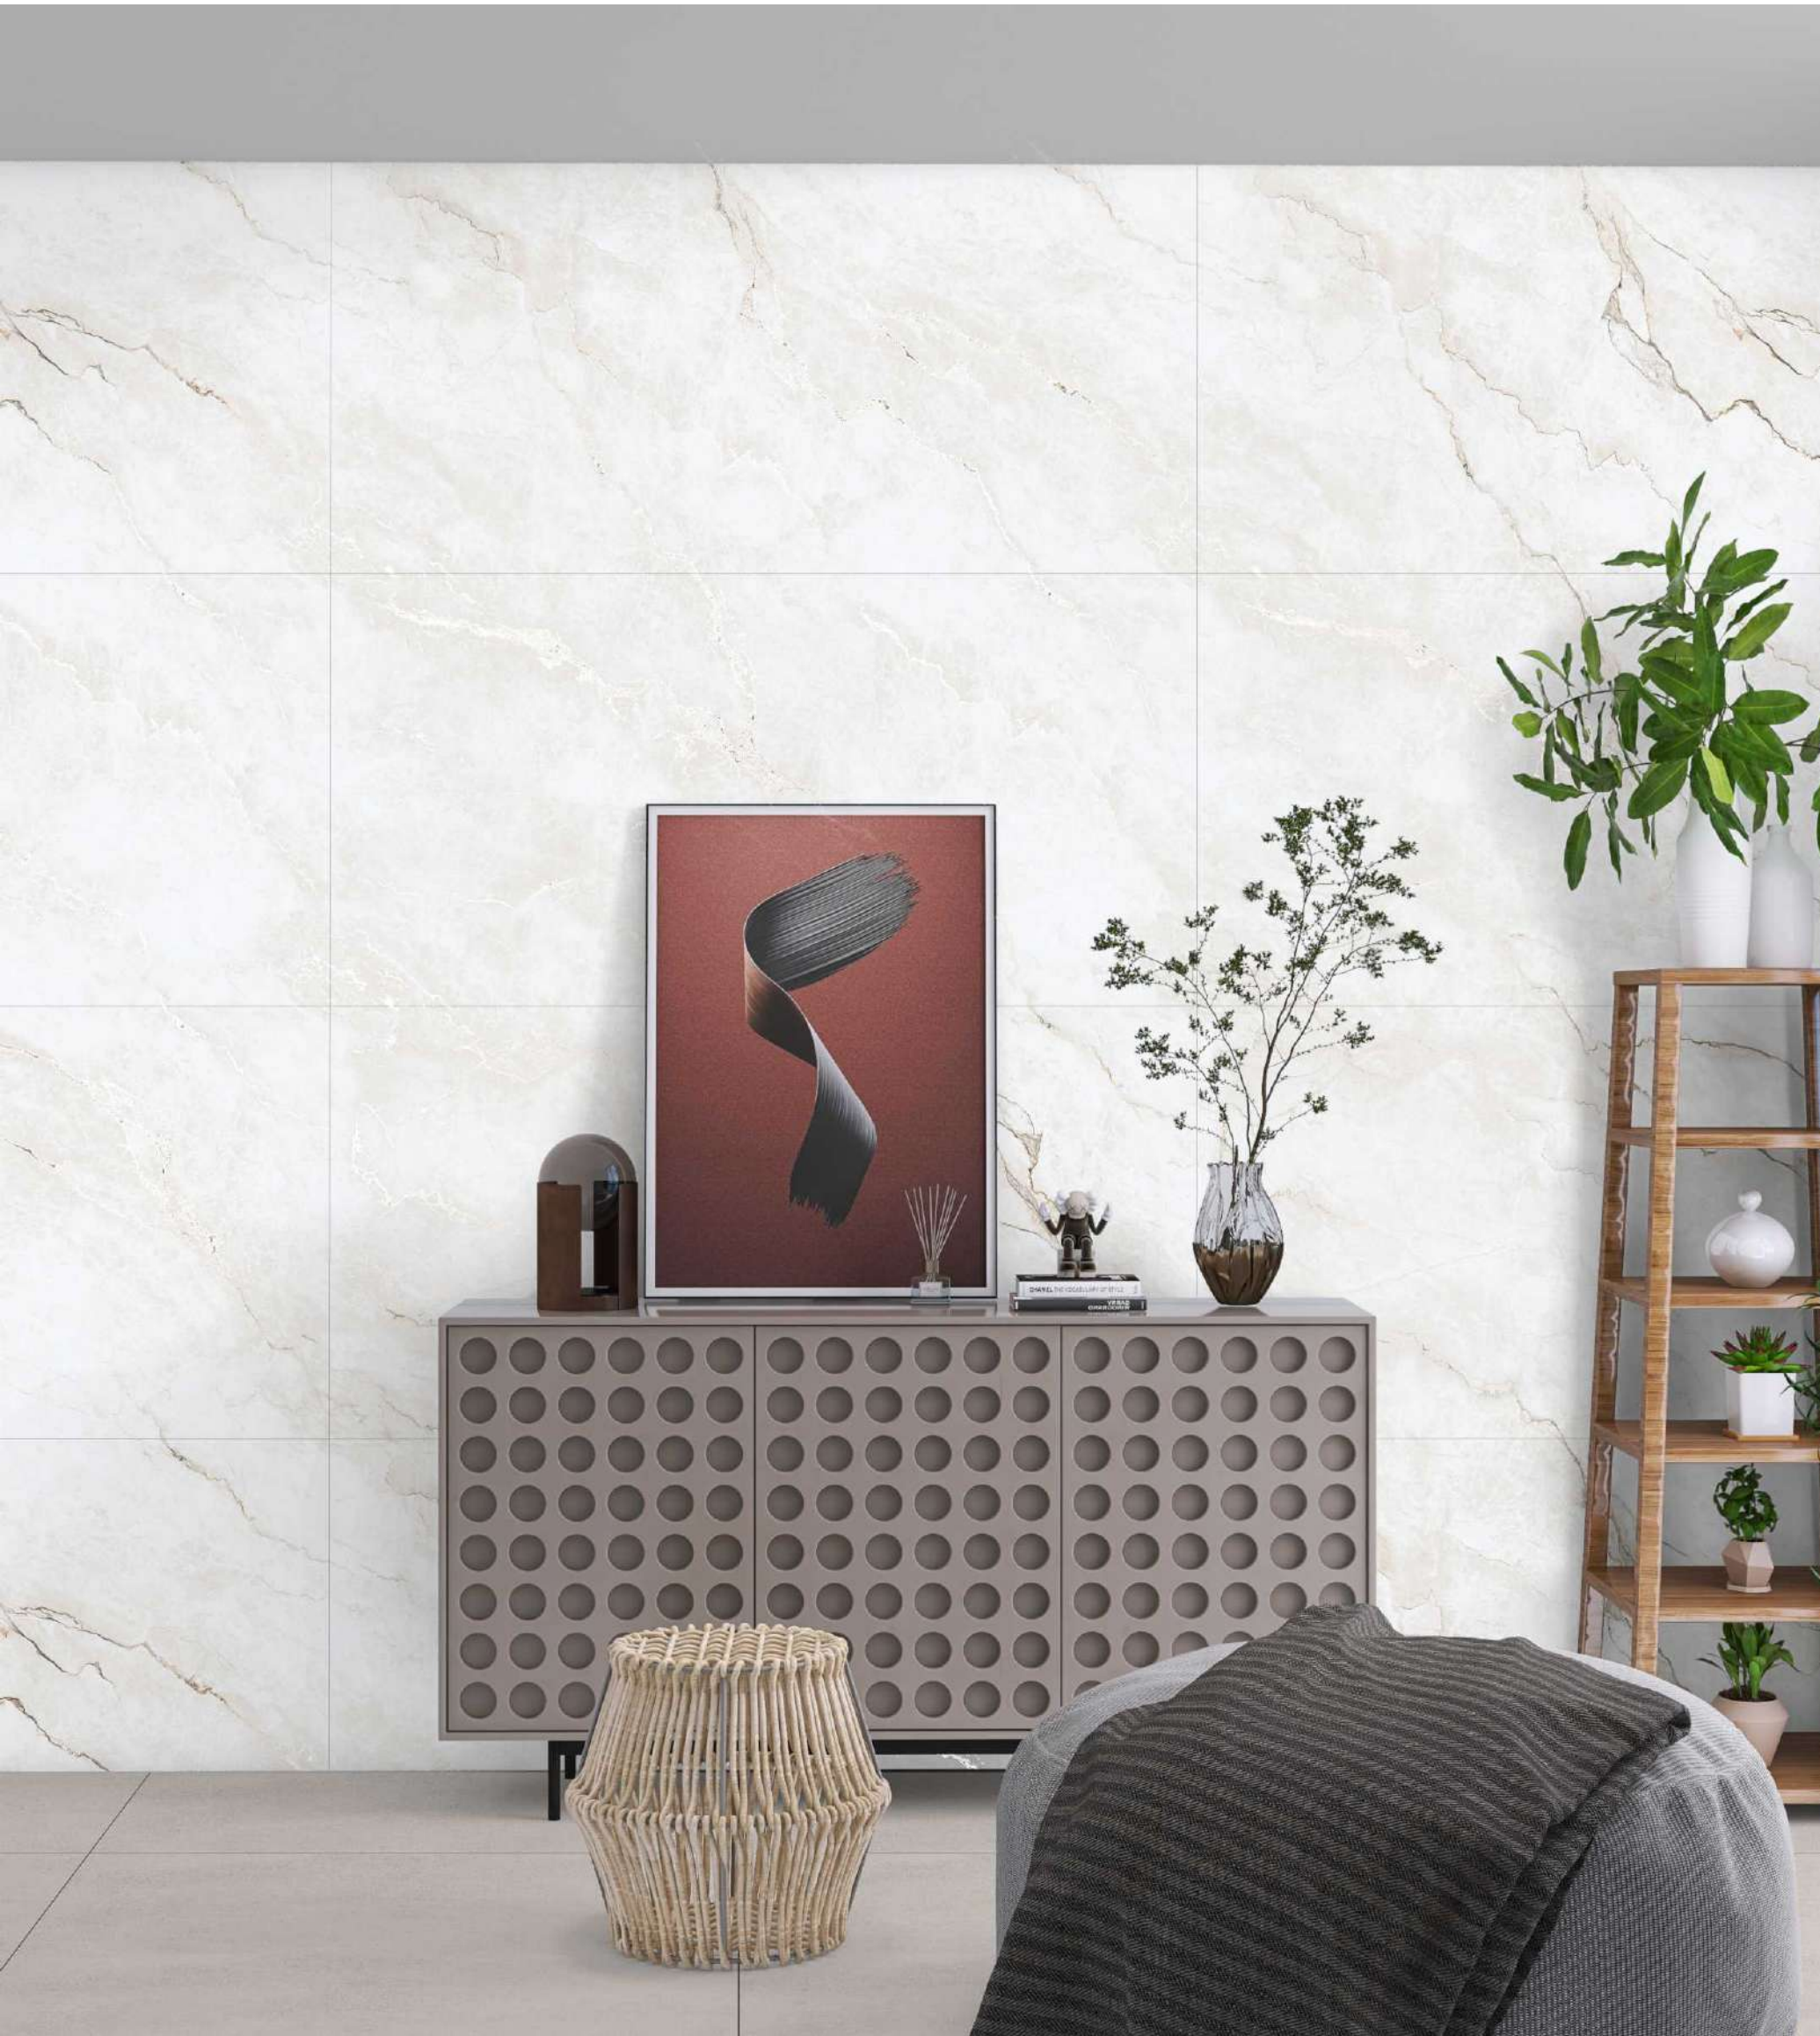

**CAPEX
GREY END**

Matt Carving
COLLECTION

Size :
800x1600mm

Finish :
Matt Carving

Matt Carving
COLLECTION

CAPEX
NATURAL END

Size :
800x1600mm

Finish :
Matt Carving