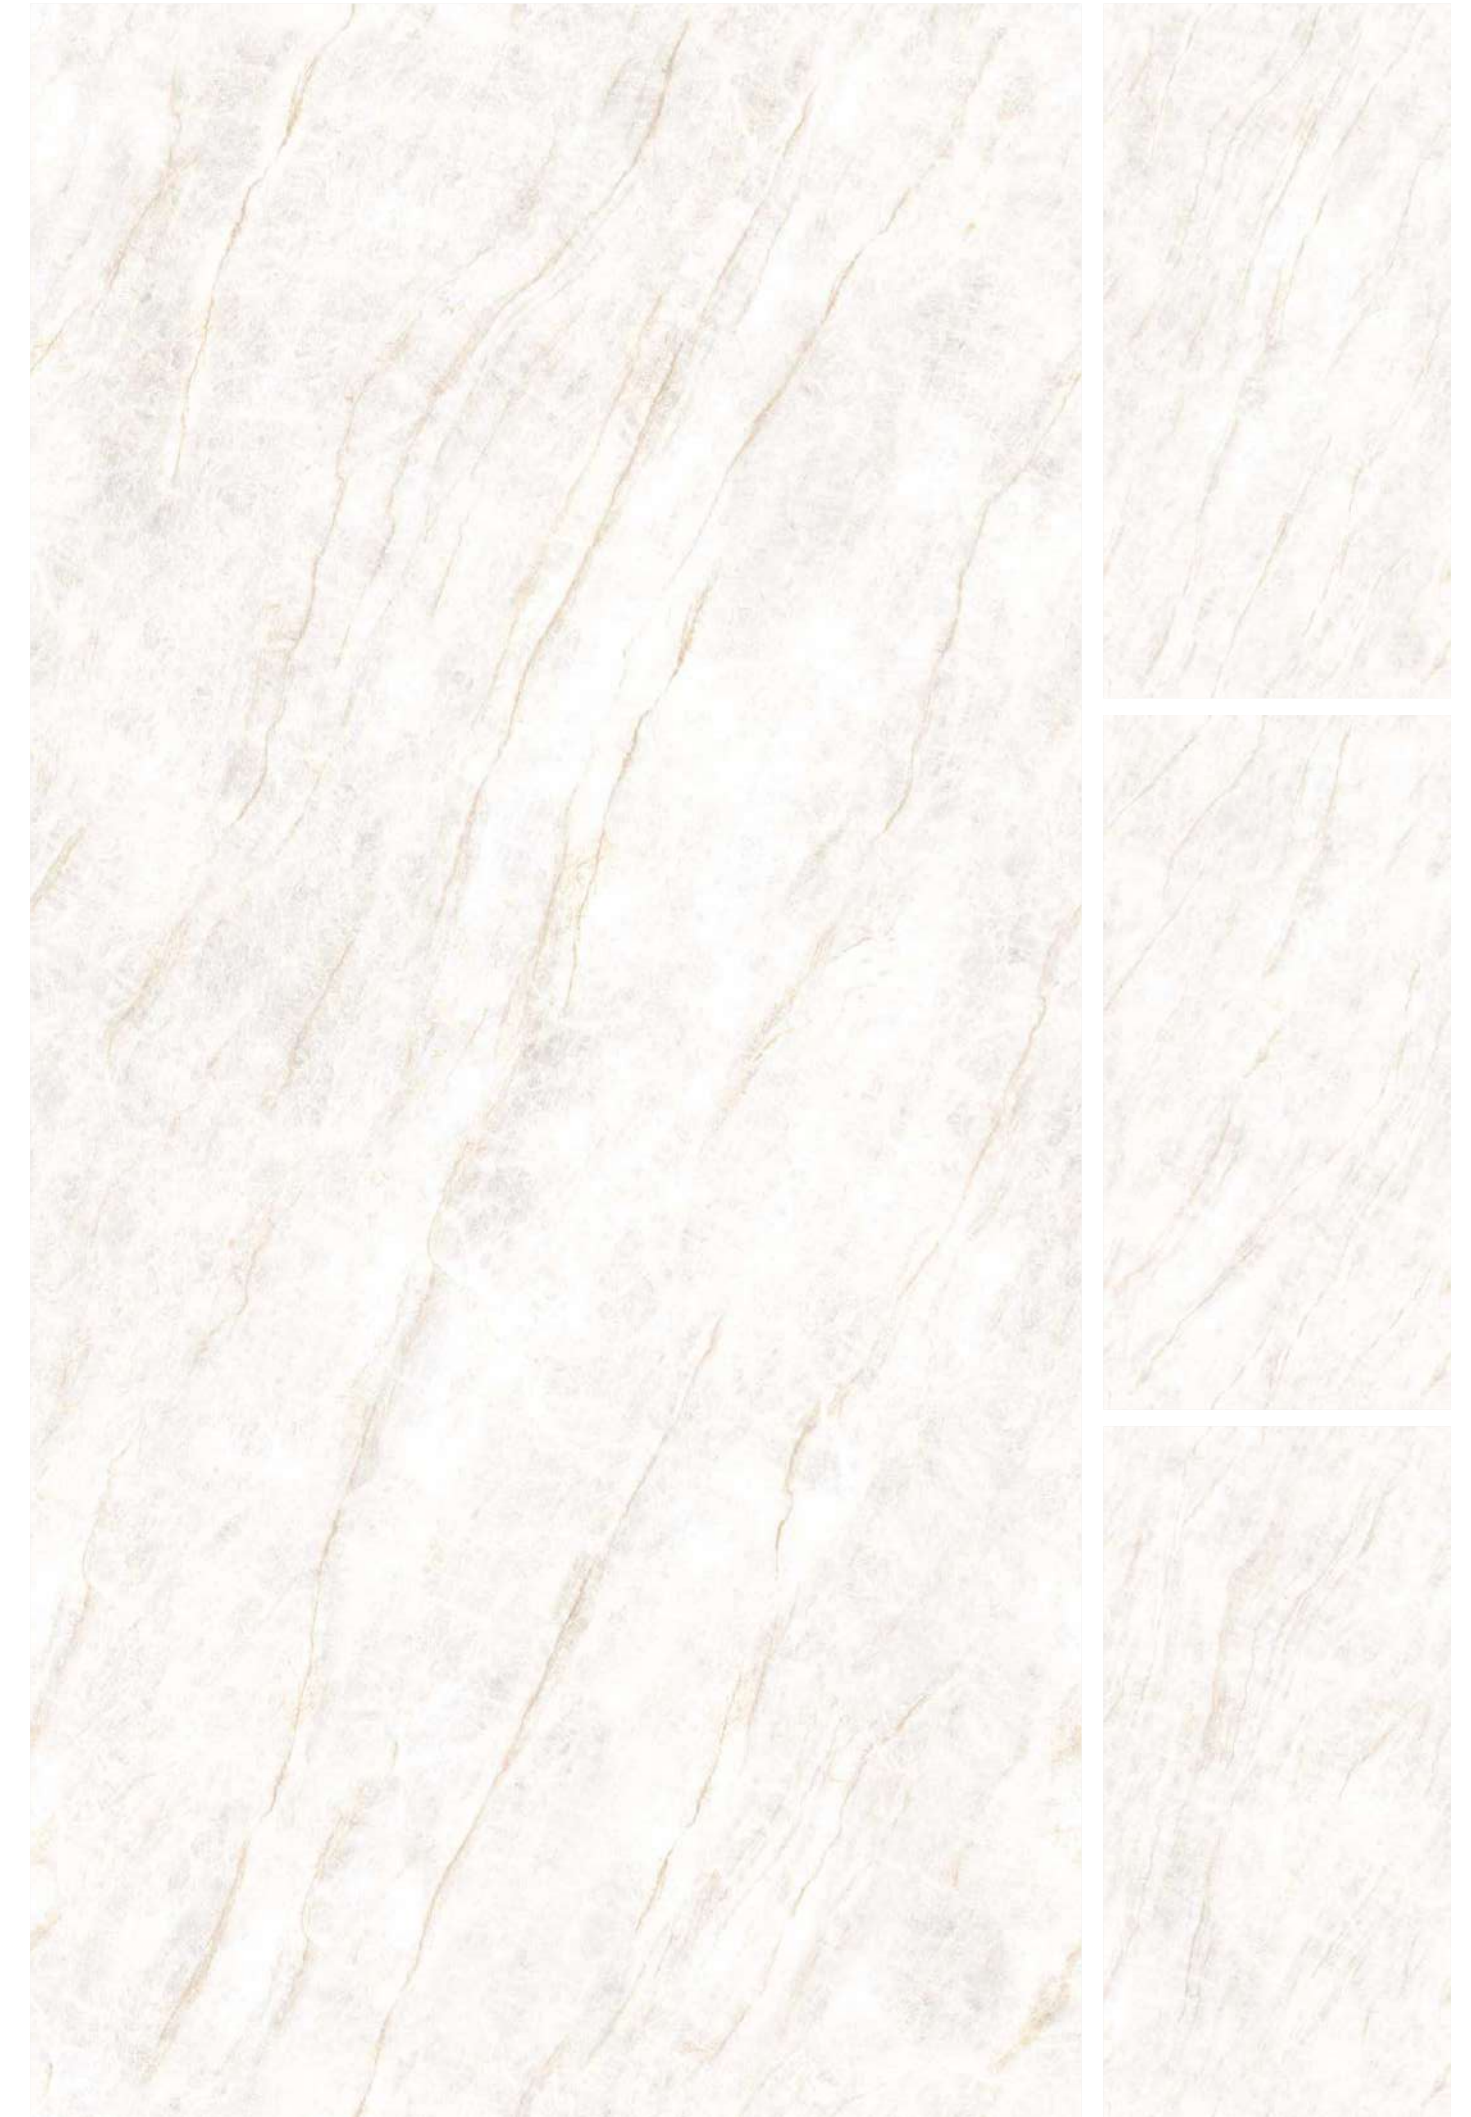

Size :
800x1600mm

Finish :
Matt Carving

SILK
VANILA END

Matt Carving
COLLECTION

Size :
800x1600mm | Finish :
Matt Carving

TAJ
MAHAL END

Matt Carving
COLLECTION

Size :
800x1600mm | Finish :
Matt Carving