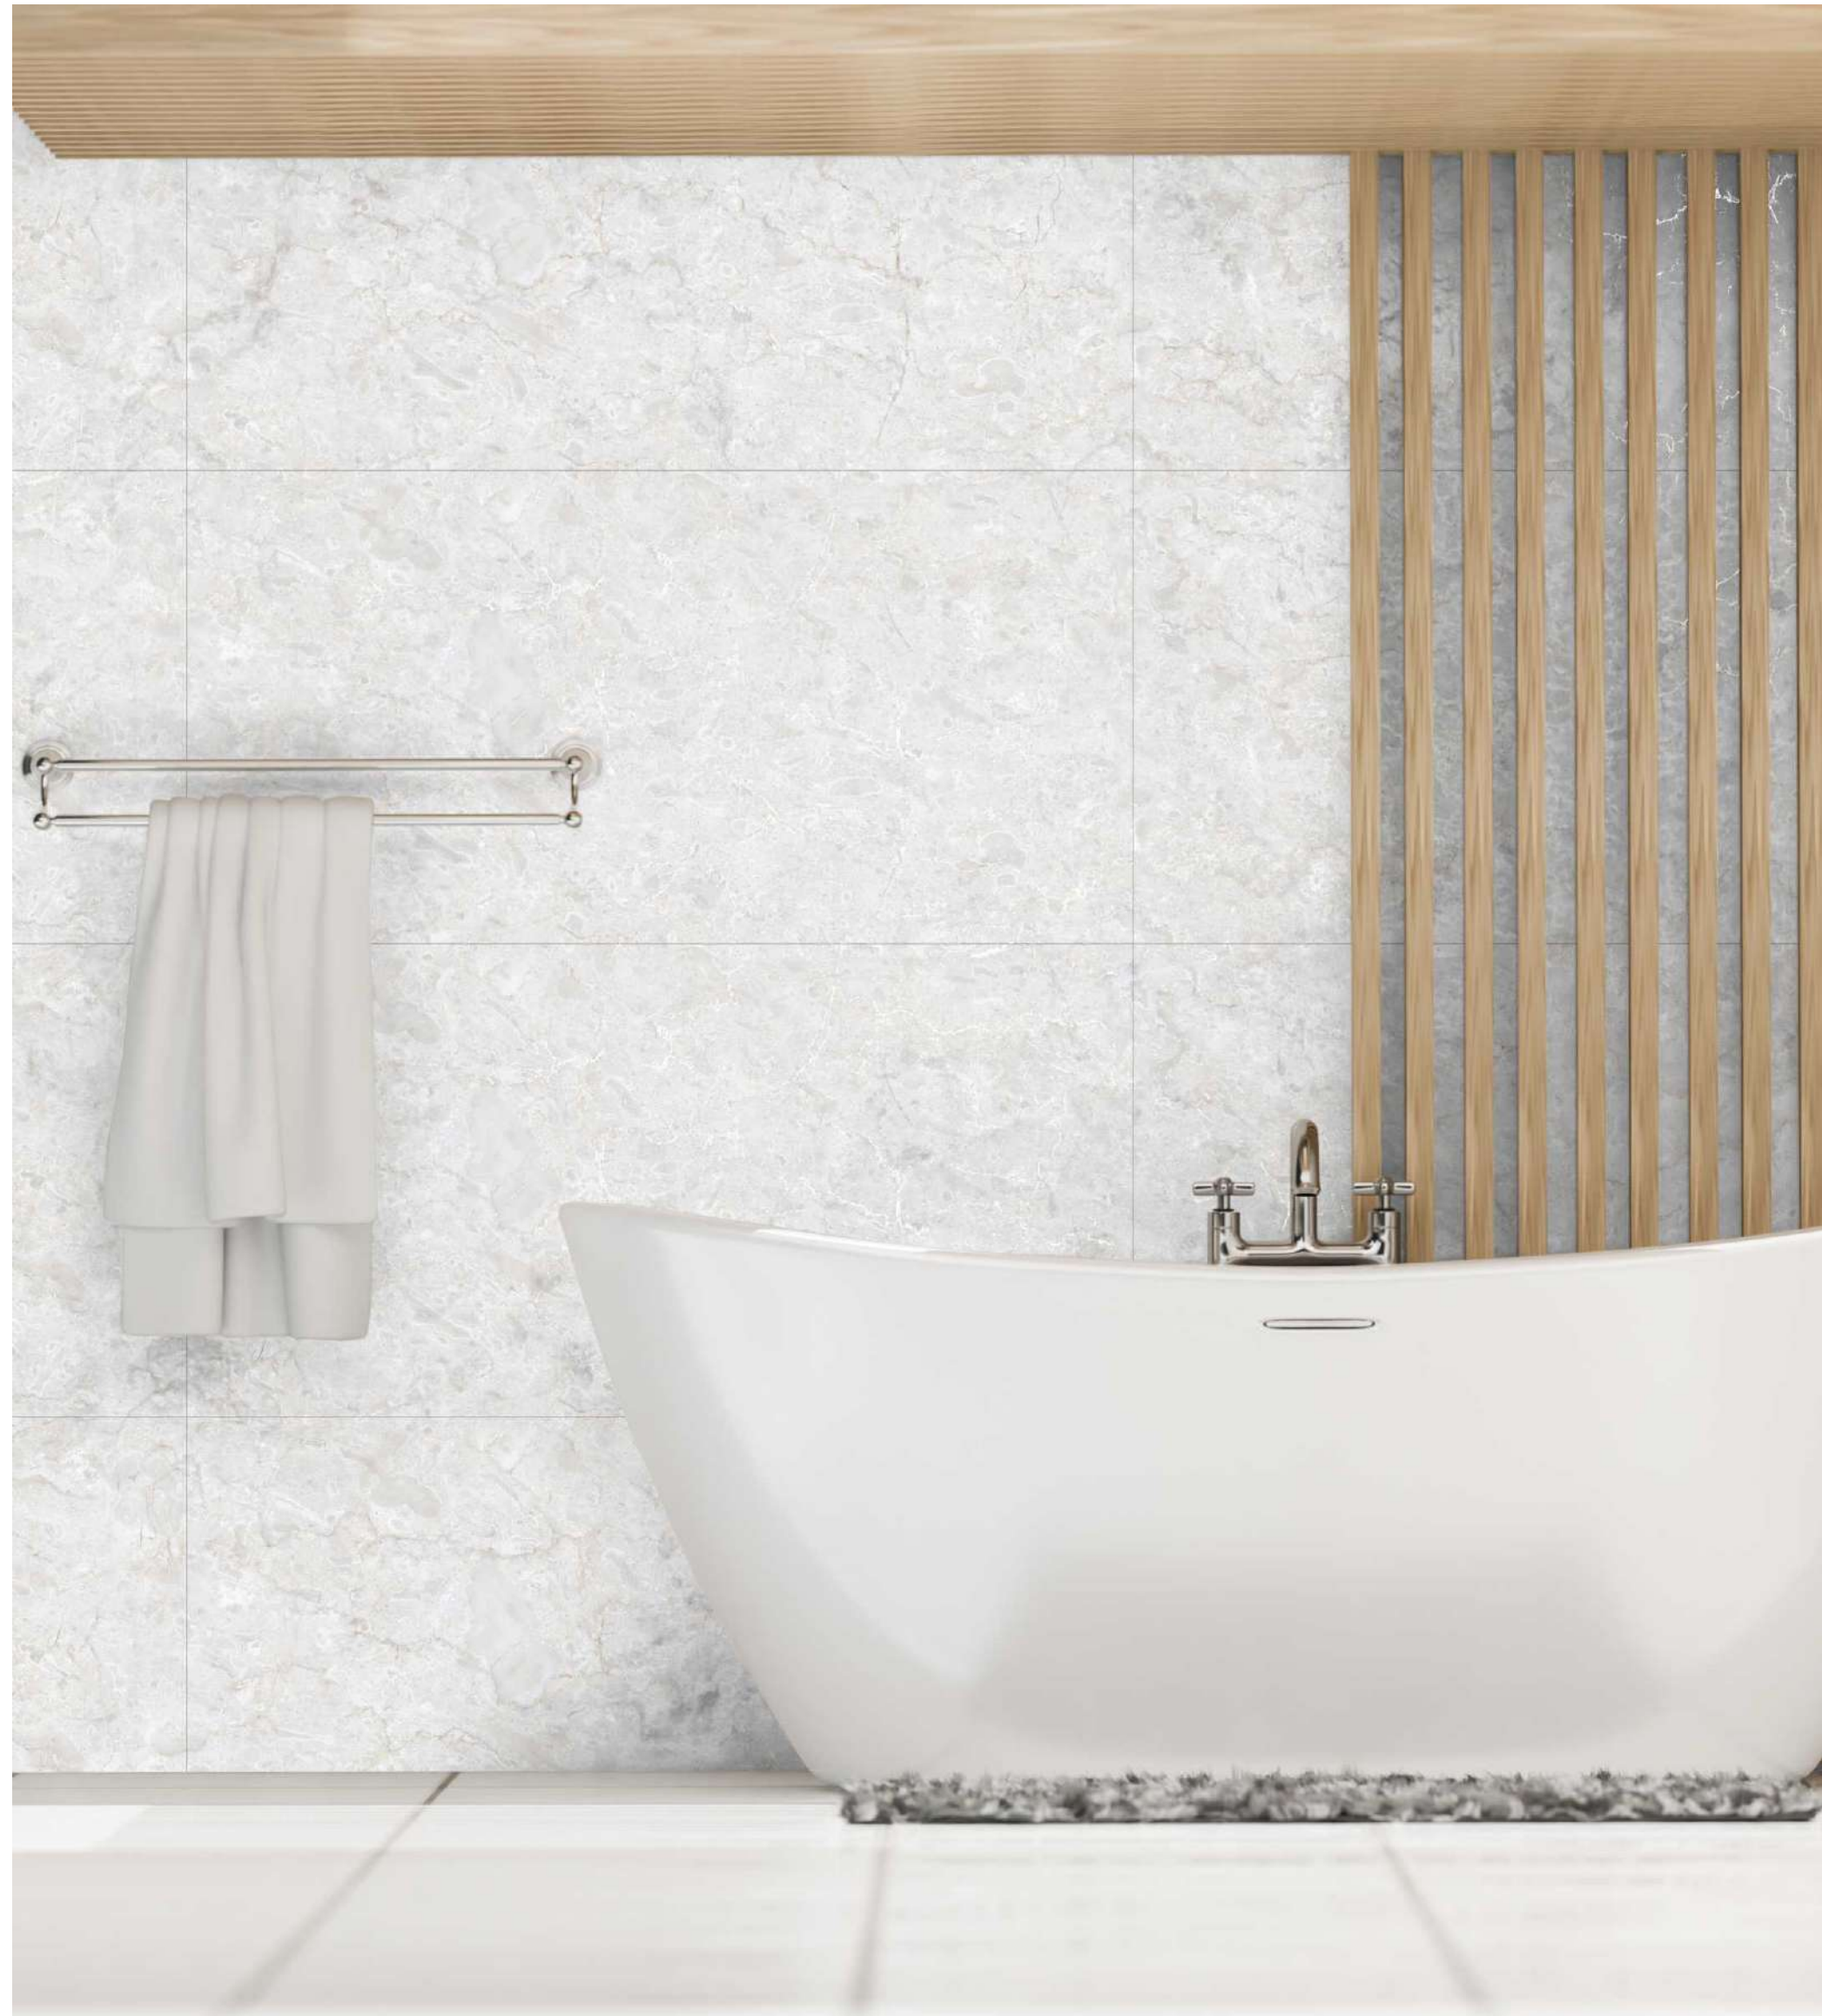

VALENCIA
SILVER END

Matt Carving
COLLECTION

Size :
800x1600mm

Finish :
Matt Carving