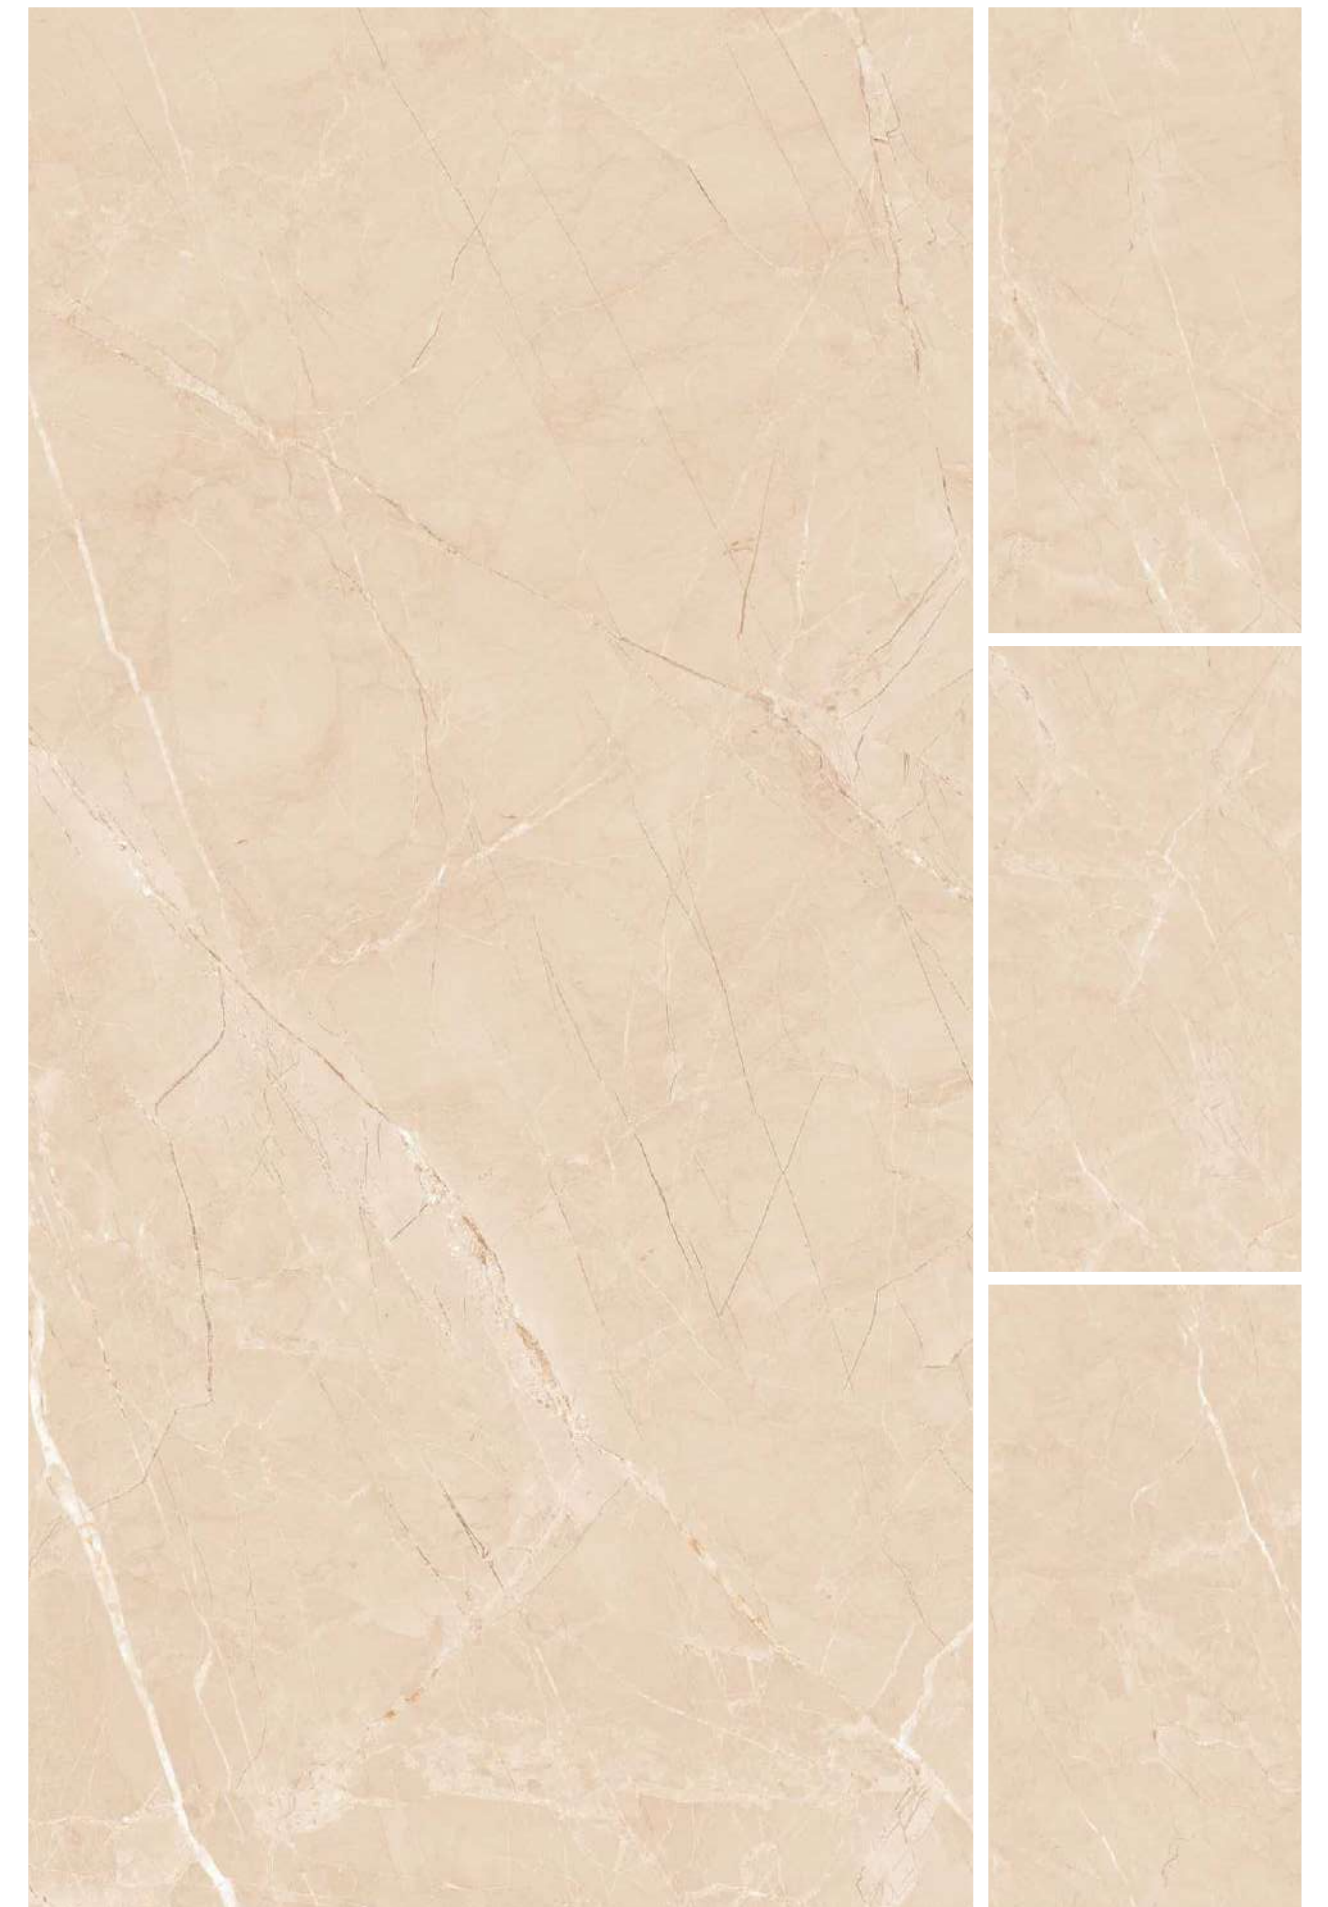

Matt Carving
COLLECTION

**SPA
BEIGE**

Size :
800x1600mm

Finish :
Matt Carving