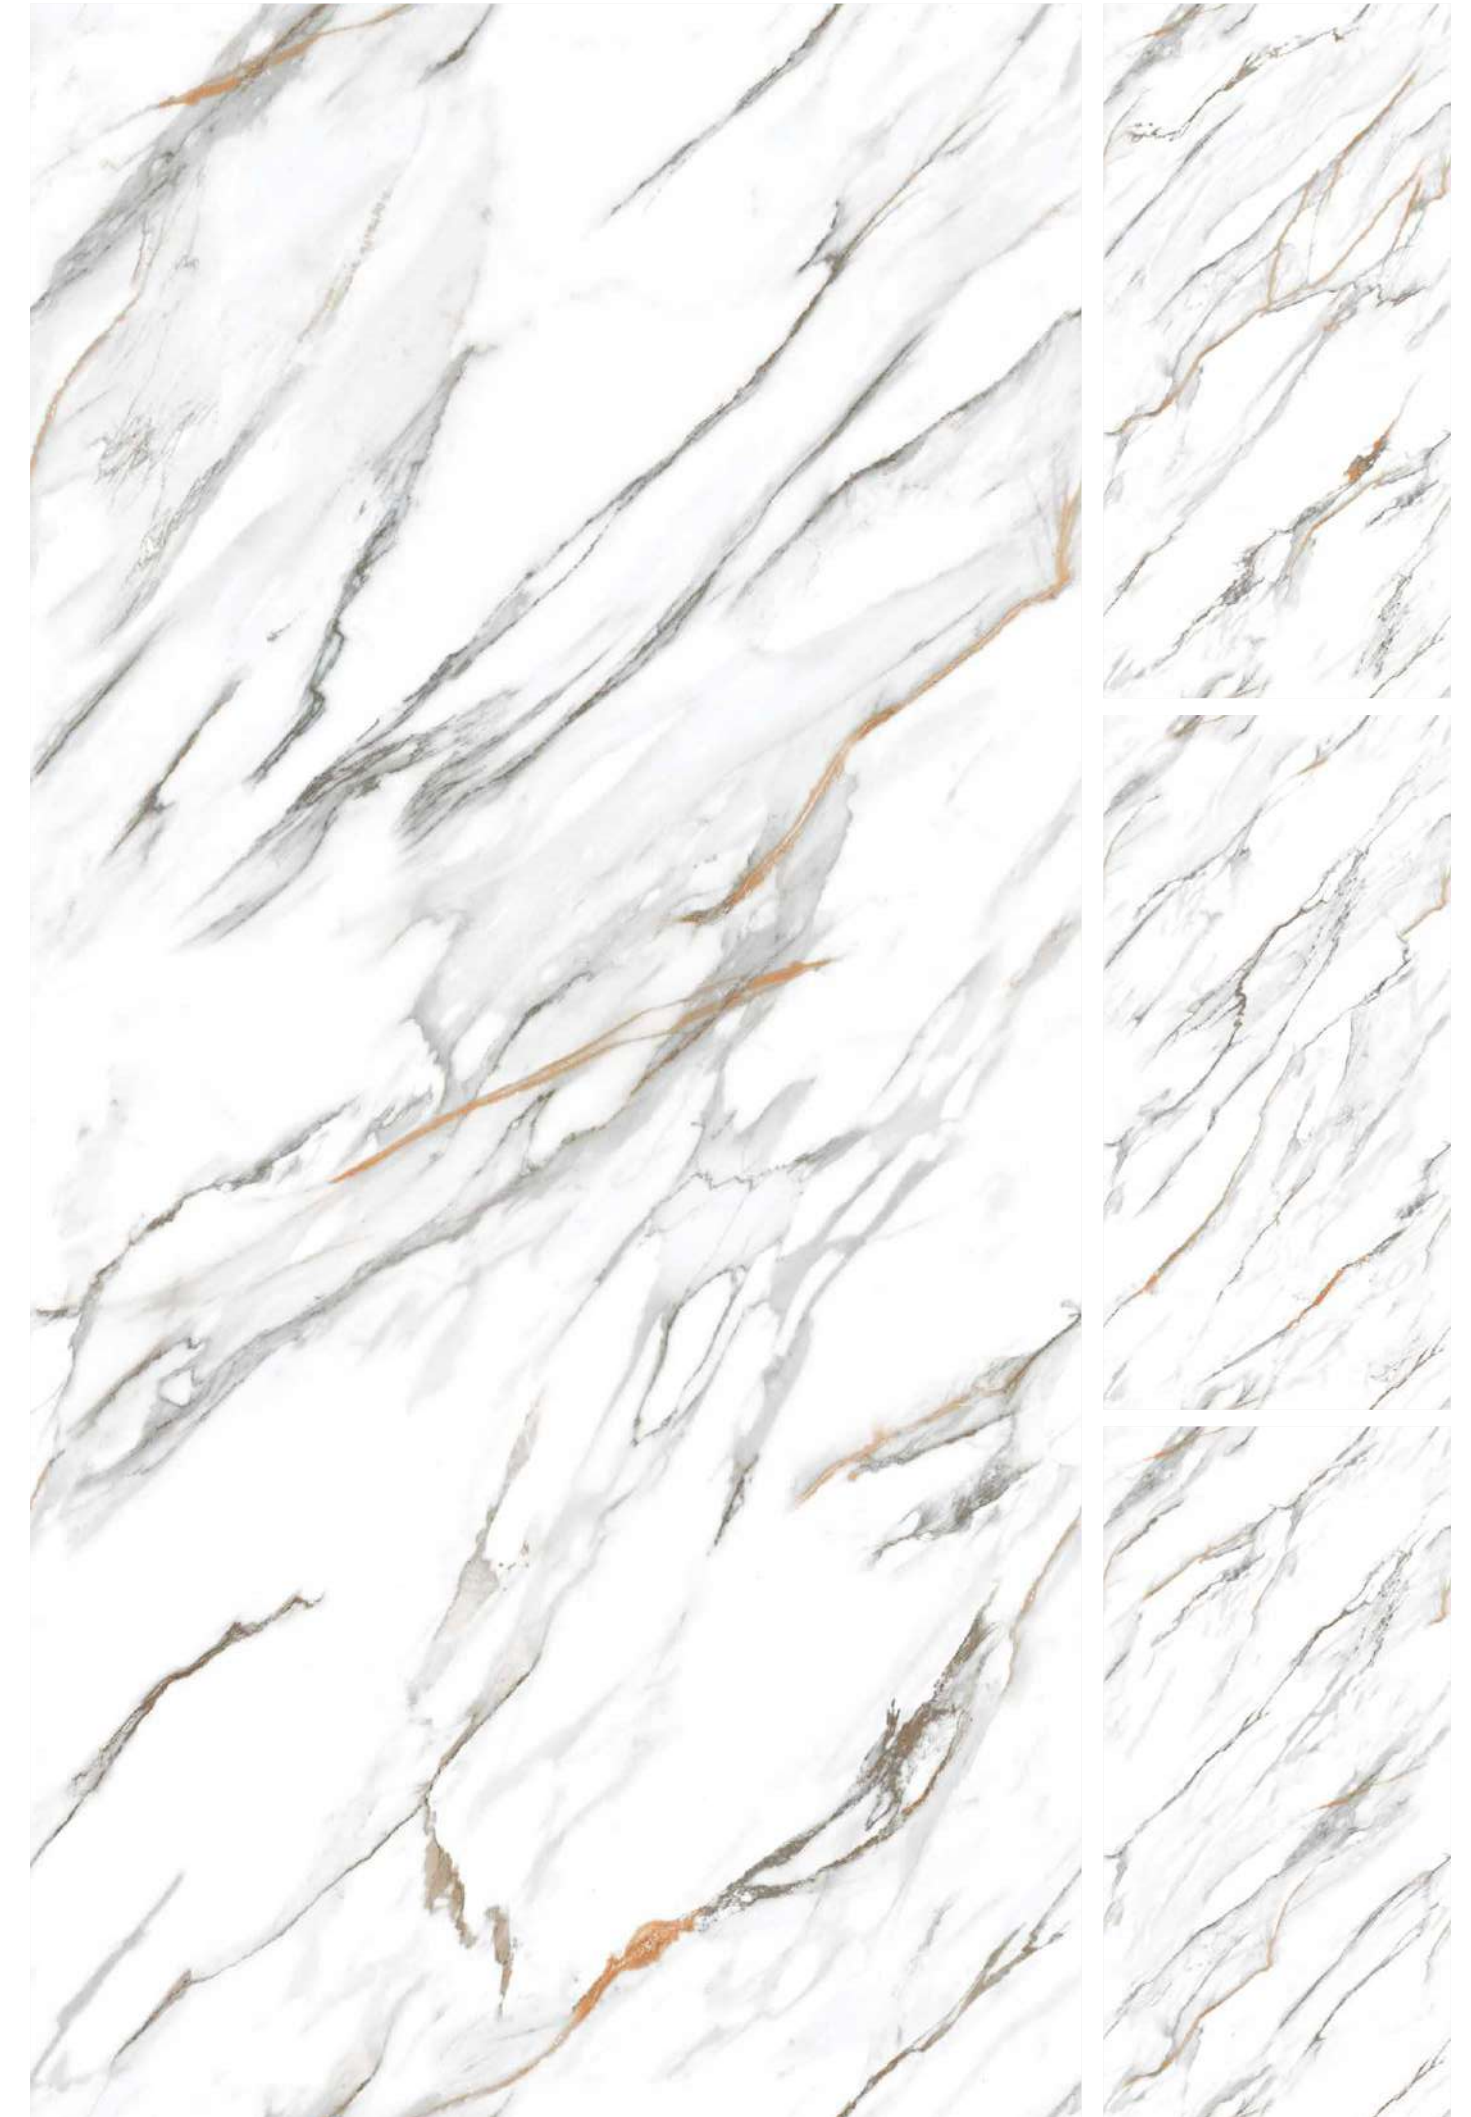

**ATLAS
GOLD END**

Matt Carving
COLLECTION

Size :
800x1600mm

Finish :
Matt Carving

Size :
800x1600mm

Finish :
Matt Carving

Size :
800x1600mm | Finish :
Matt Carving

Size :
800x1600mm | Finish :
Matt Carving