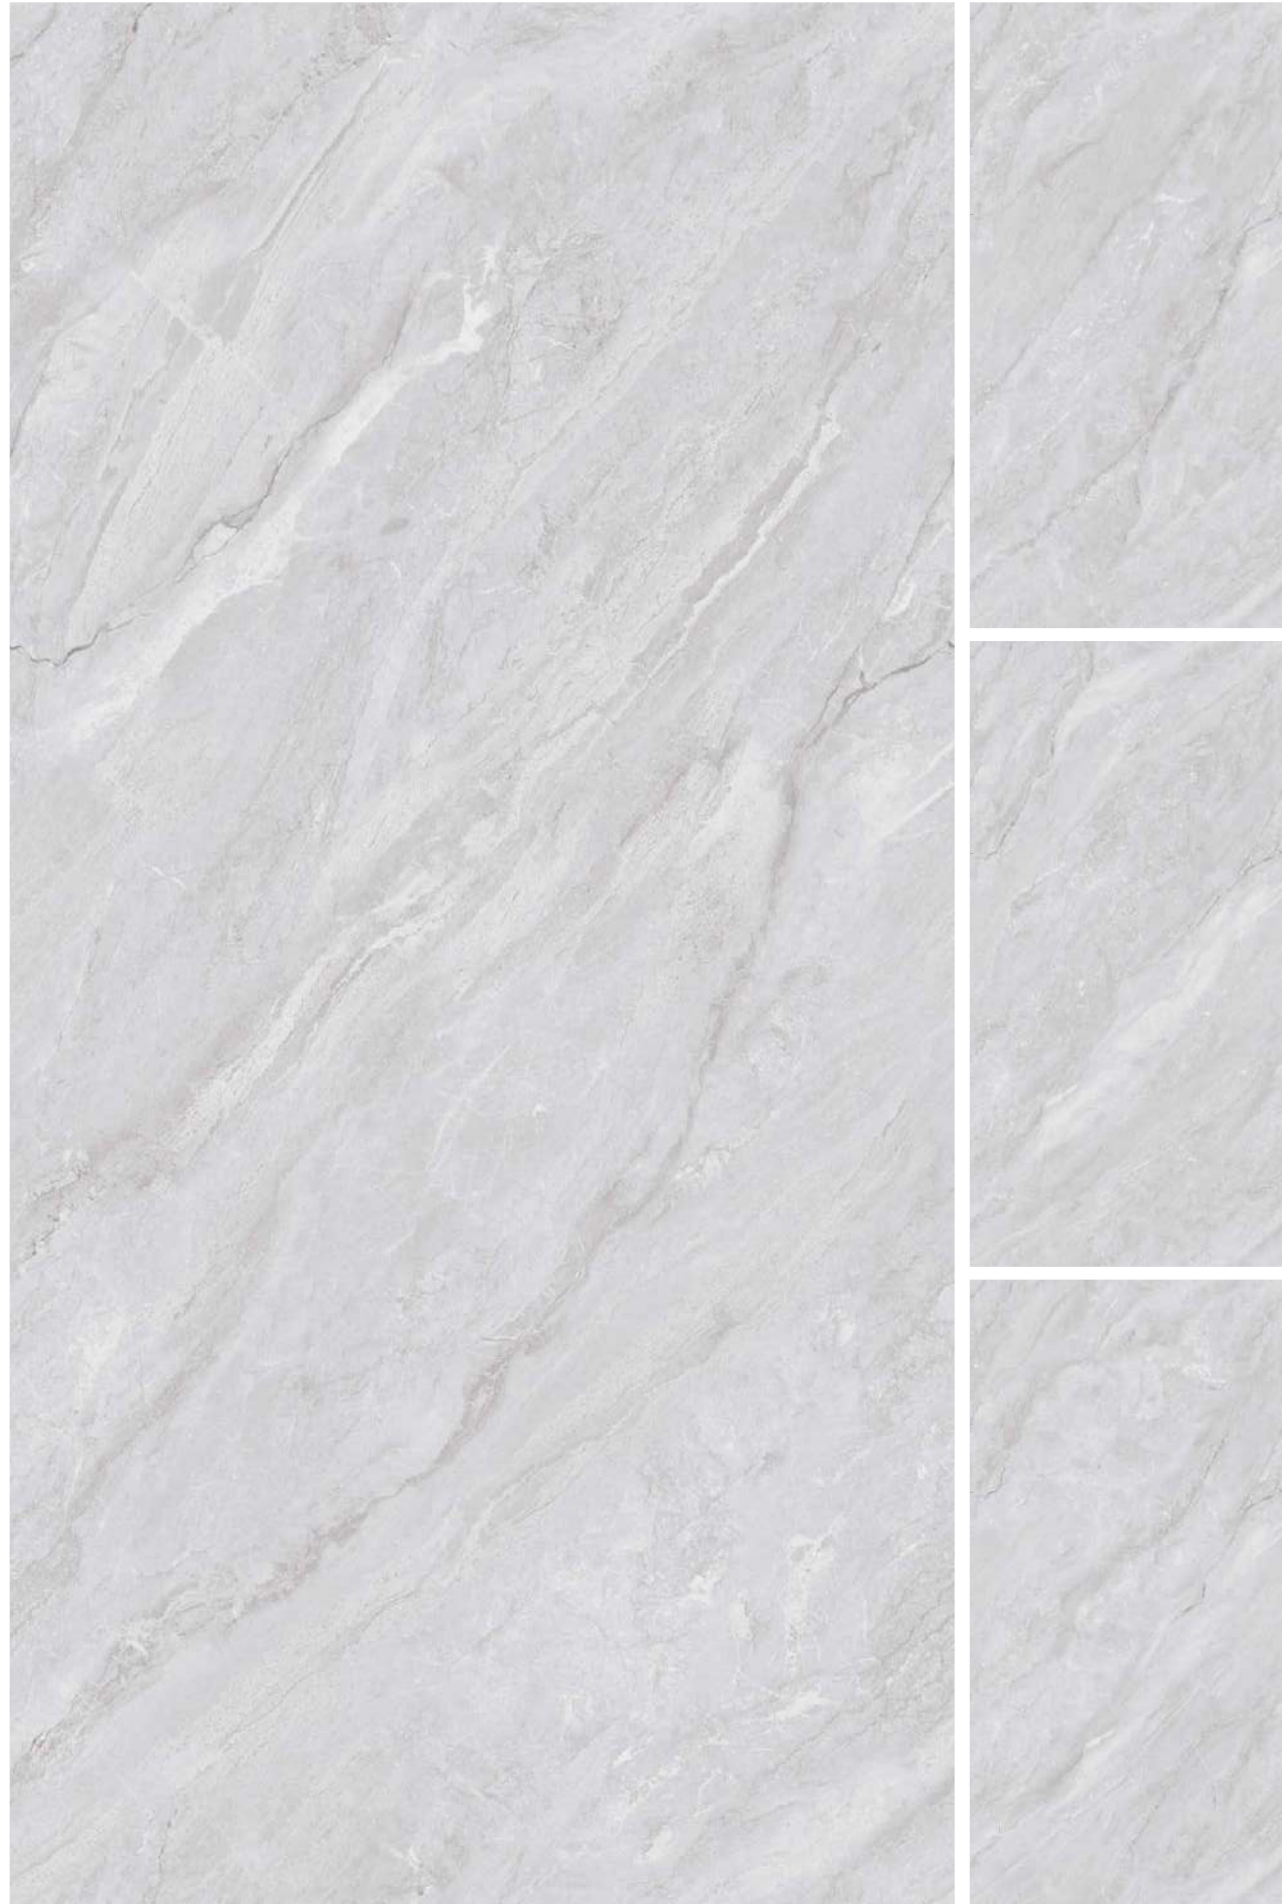

**ARISTA
GREY END**

Matt Carving
COLLECTION

Size :
800x1600mm

Finish :
Matt Carving