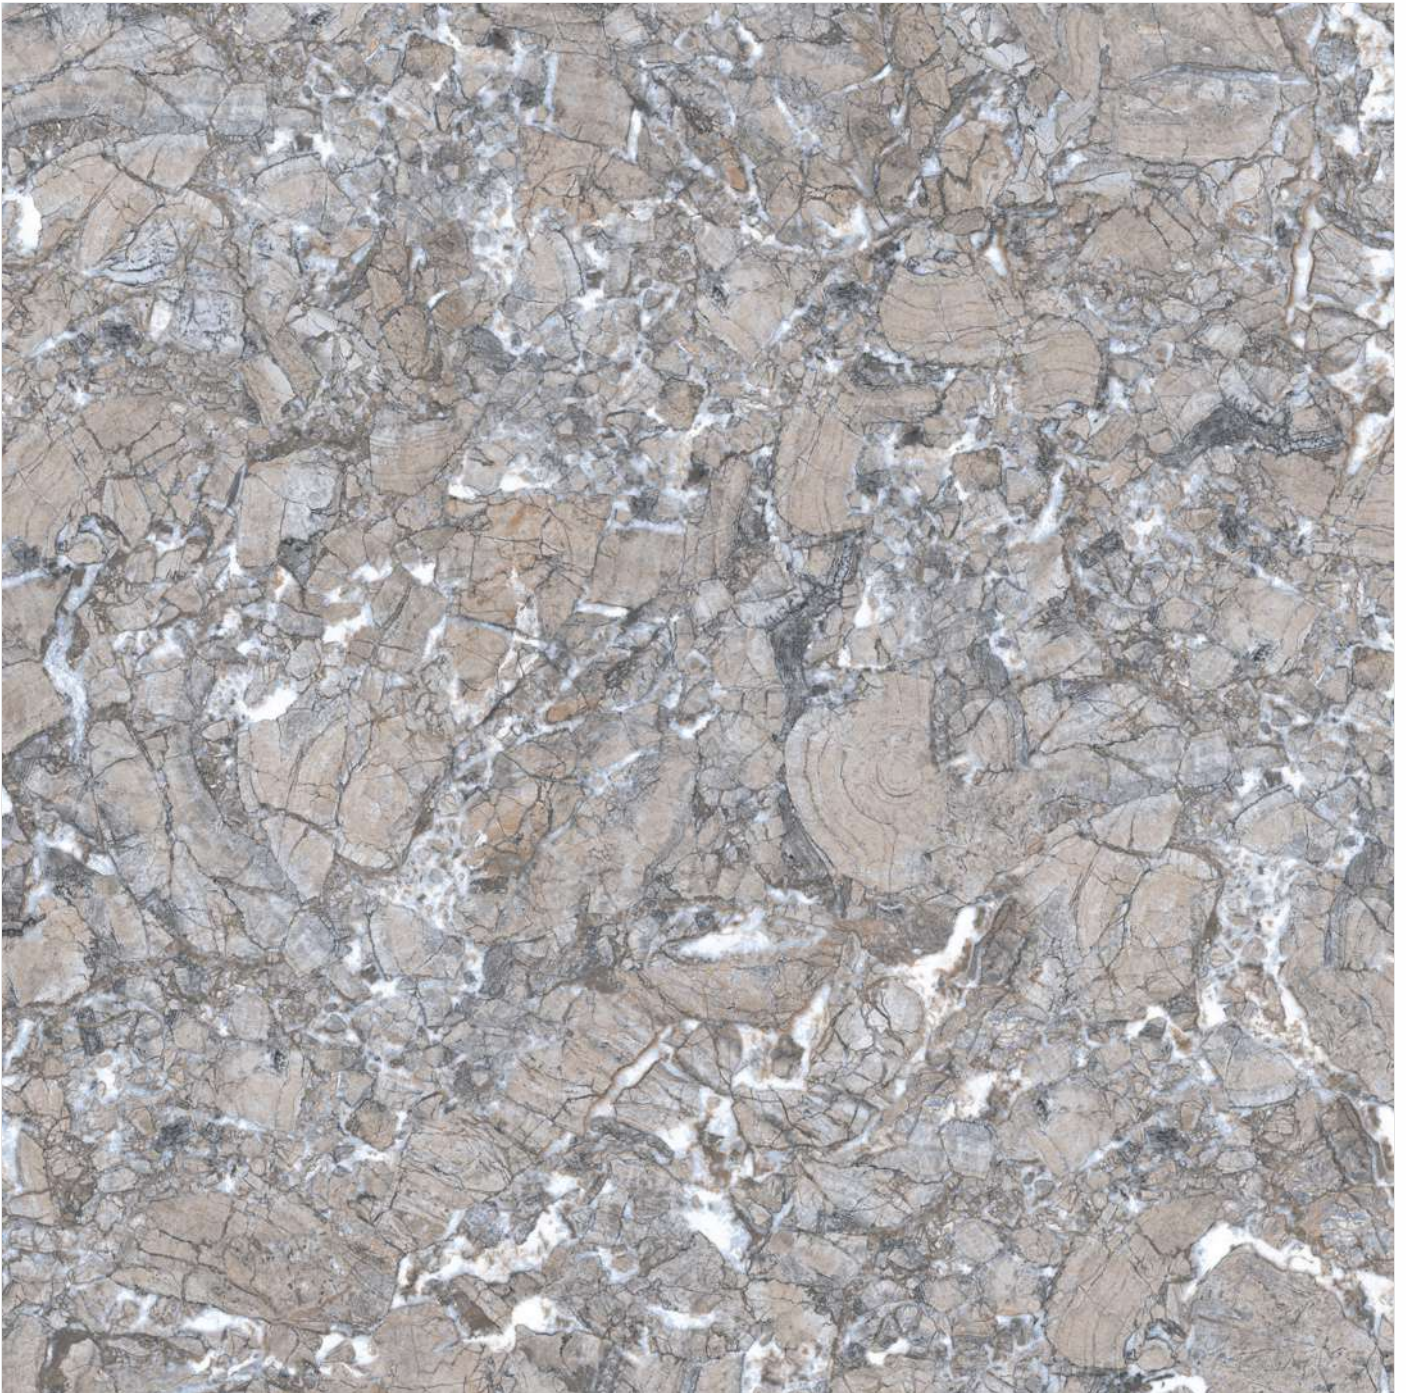

Size
600x600mm

Random
08

Design Name
RESILLIO ONYX MIST

Size
600x600mm

Random
08

Design Name
ROCCA FOG

Size
600x600mm

Random
05