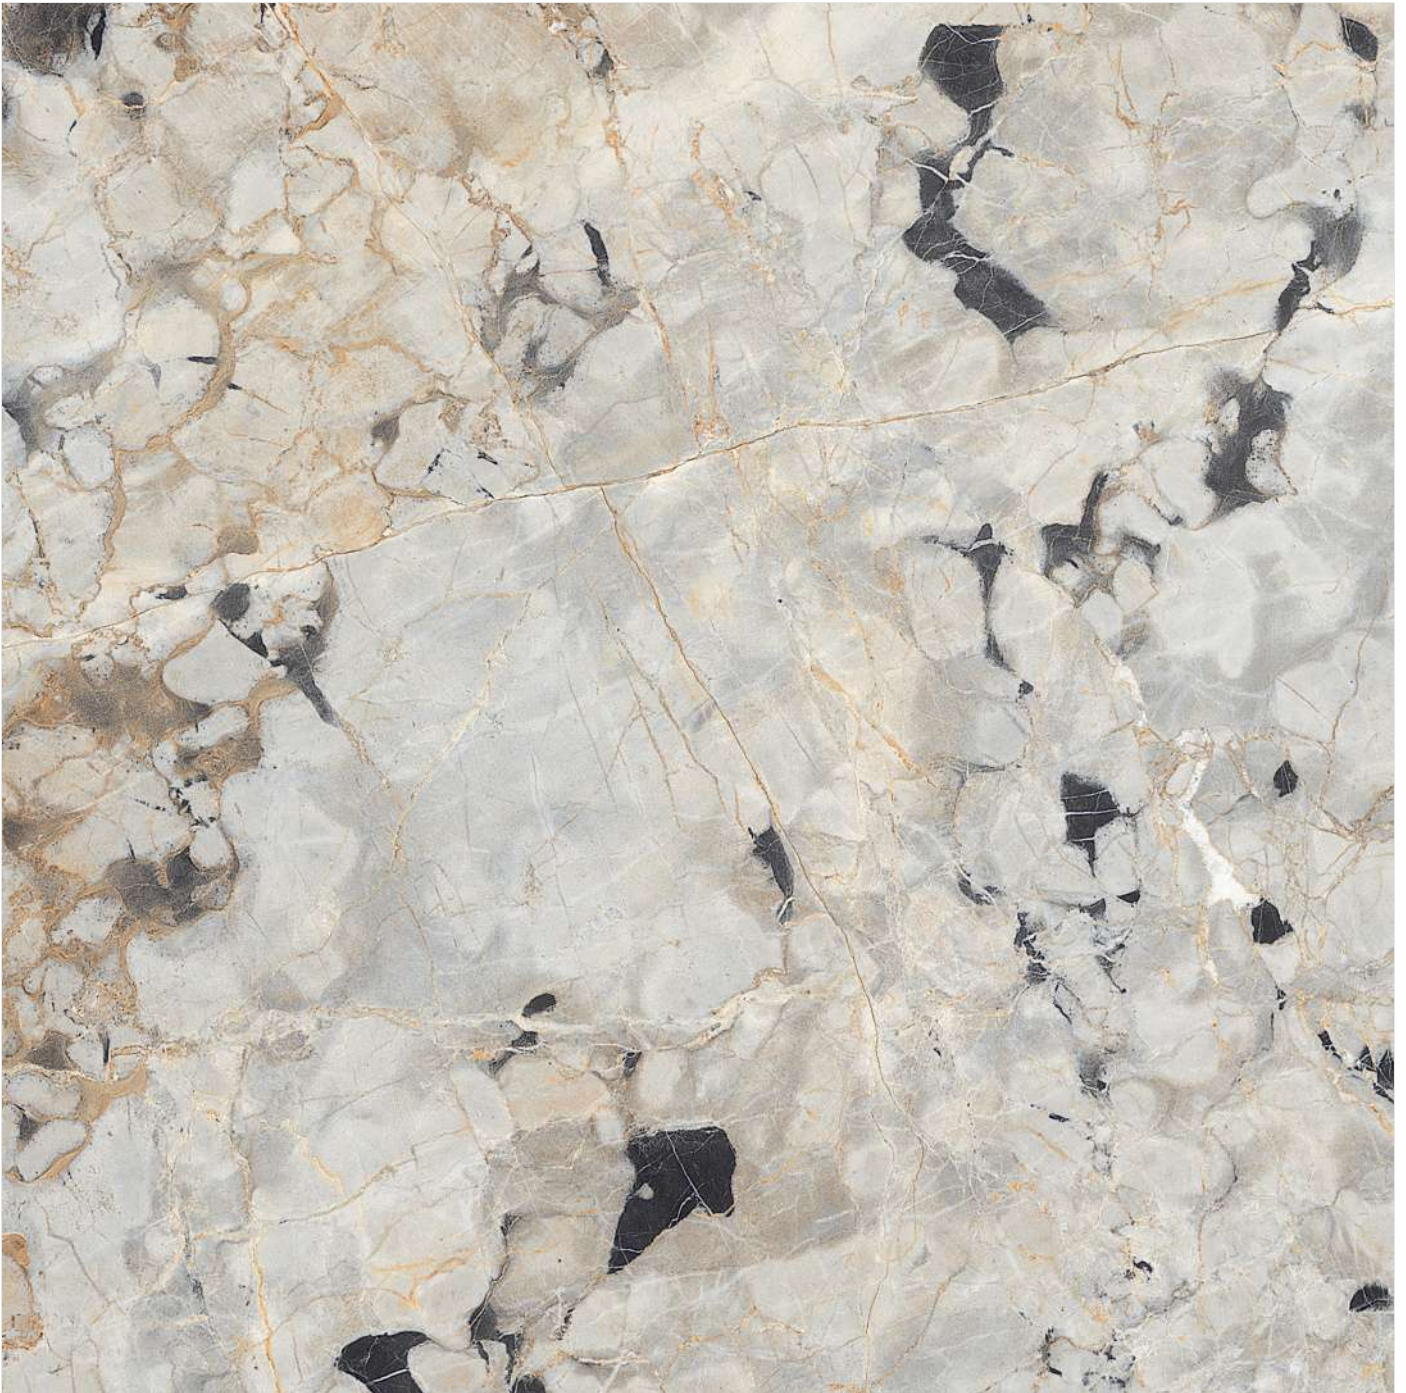

Design Name
LEOPARD GRIS

Size
600x600mm

Random
04