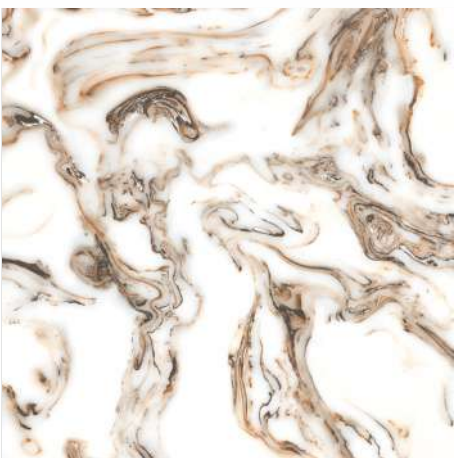

ONYX BIANCO

Design Name
ONYX CREMA

Size
600x600mm

Random
06

Design Name
OPTOMUS BLACK

Size
600x600mm

Design Name
OPTOMUS BROWN

Size
600x600mm