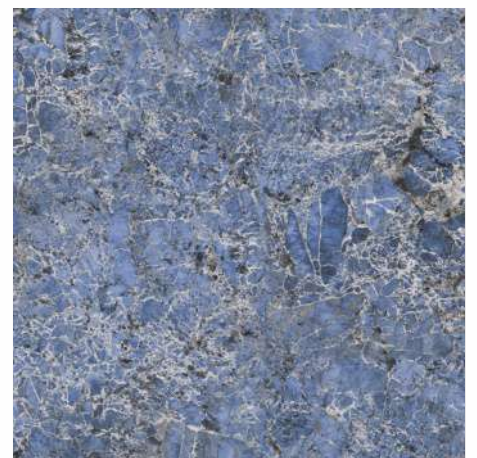

Design Name
LIZZARD BROWN

Size
600x600mm

Random
08

Design Name
LIZZARD GREY

Size
600x600mm

Random
08

LIZZARD GREY

Design Name
LUCIA BLUE