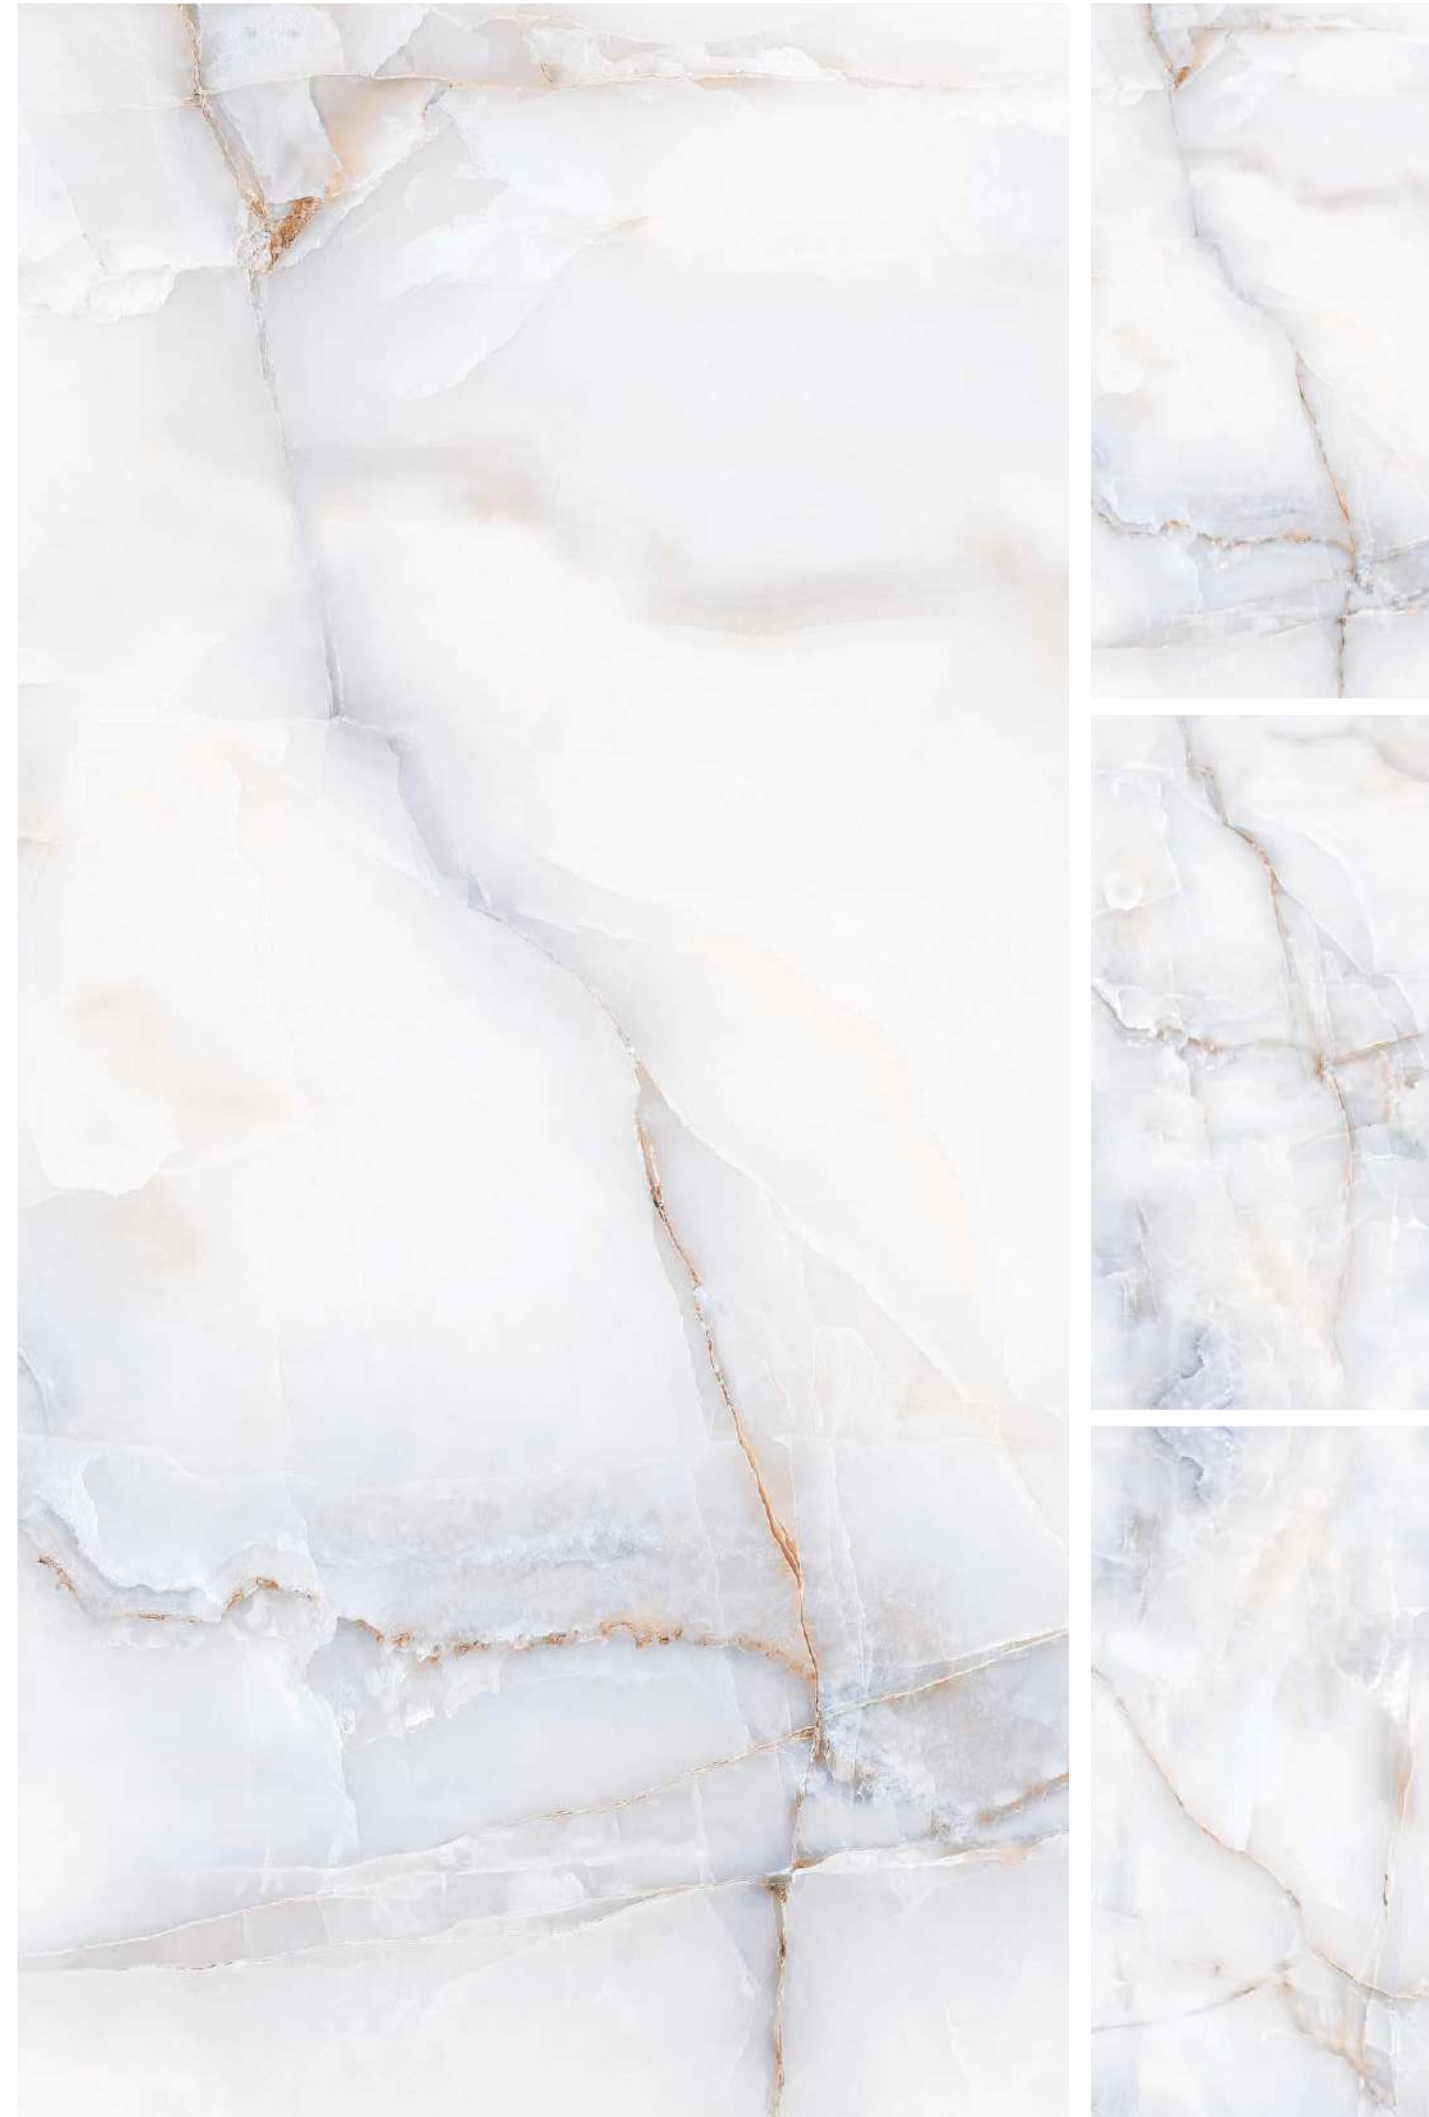

**BIBURY
AZUL**

**LIGHT
HIGH GLOSS**
COLLECTION

Size :
800x1600mm

Finish :
Glossy

BOTTOCHINO

**LIGHT
HIGH GLOSS**
COLLECTION