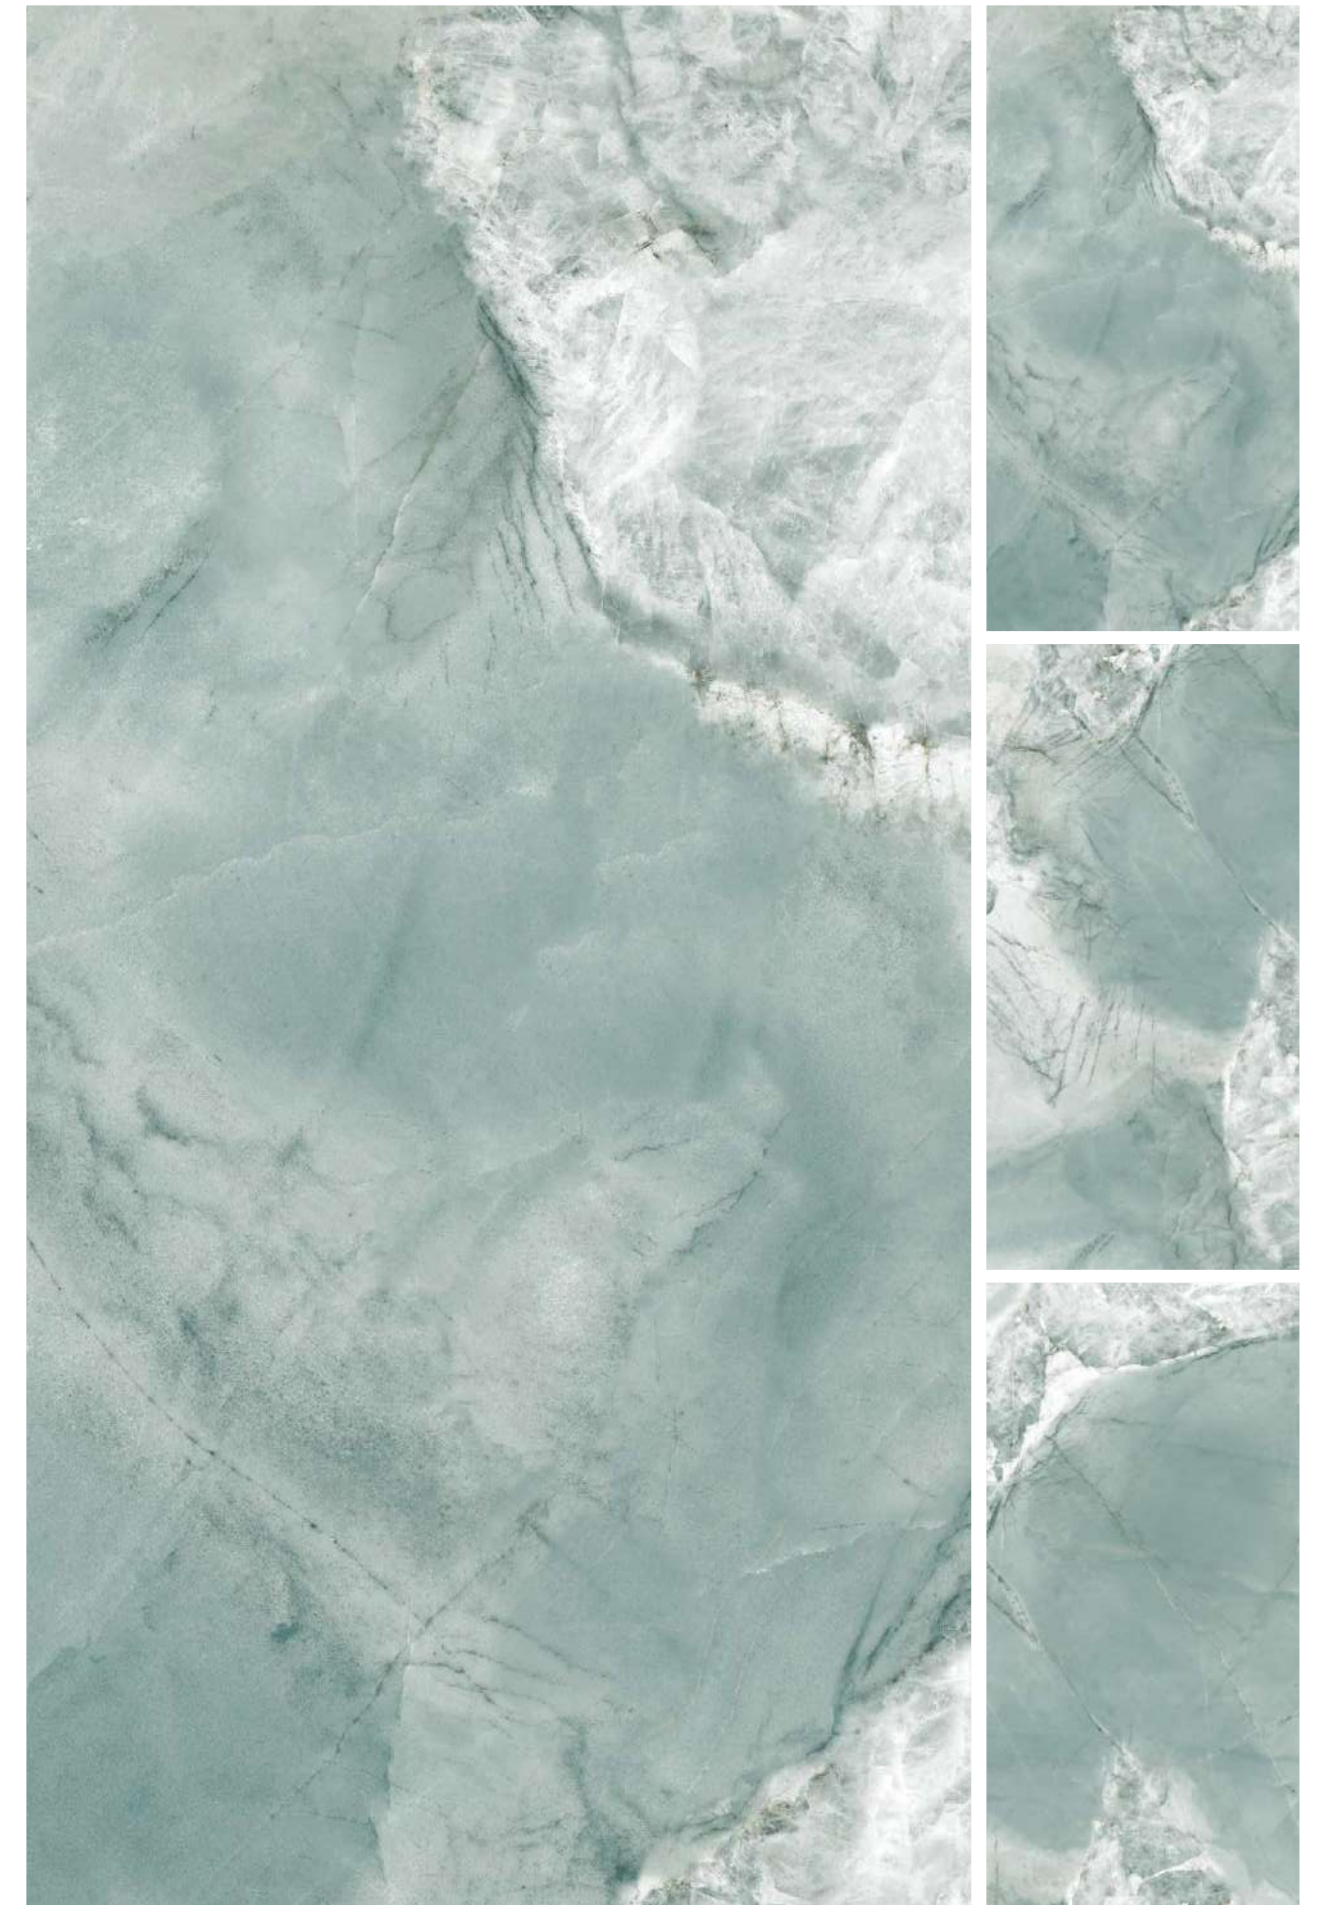

**LIGHT
HIGH GLOSS**
COLLECTION

**MAGNETIC
AQUA**

Size :
800x1600mm

Finish :
Glossy