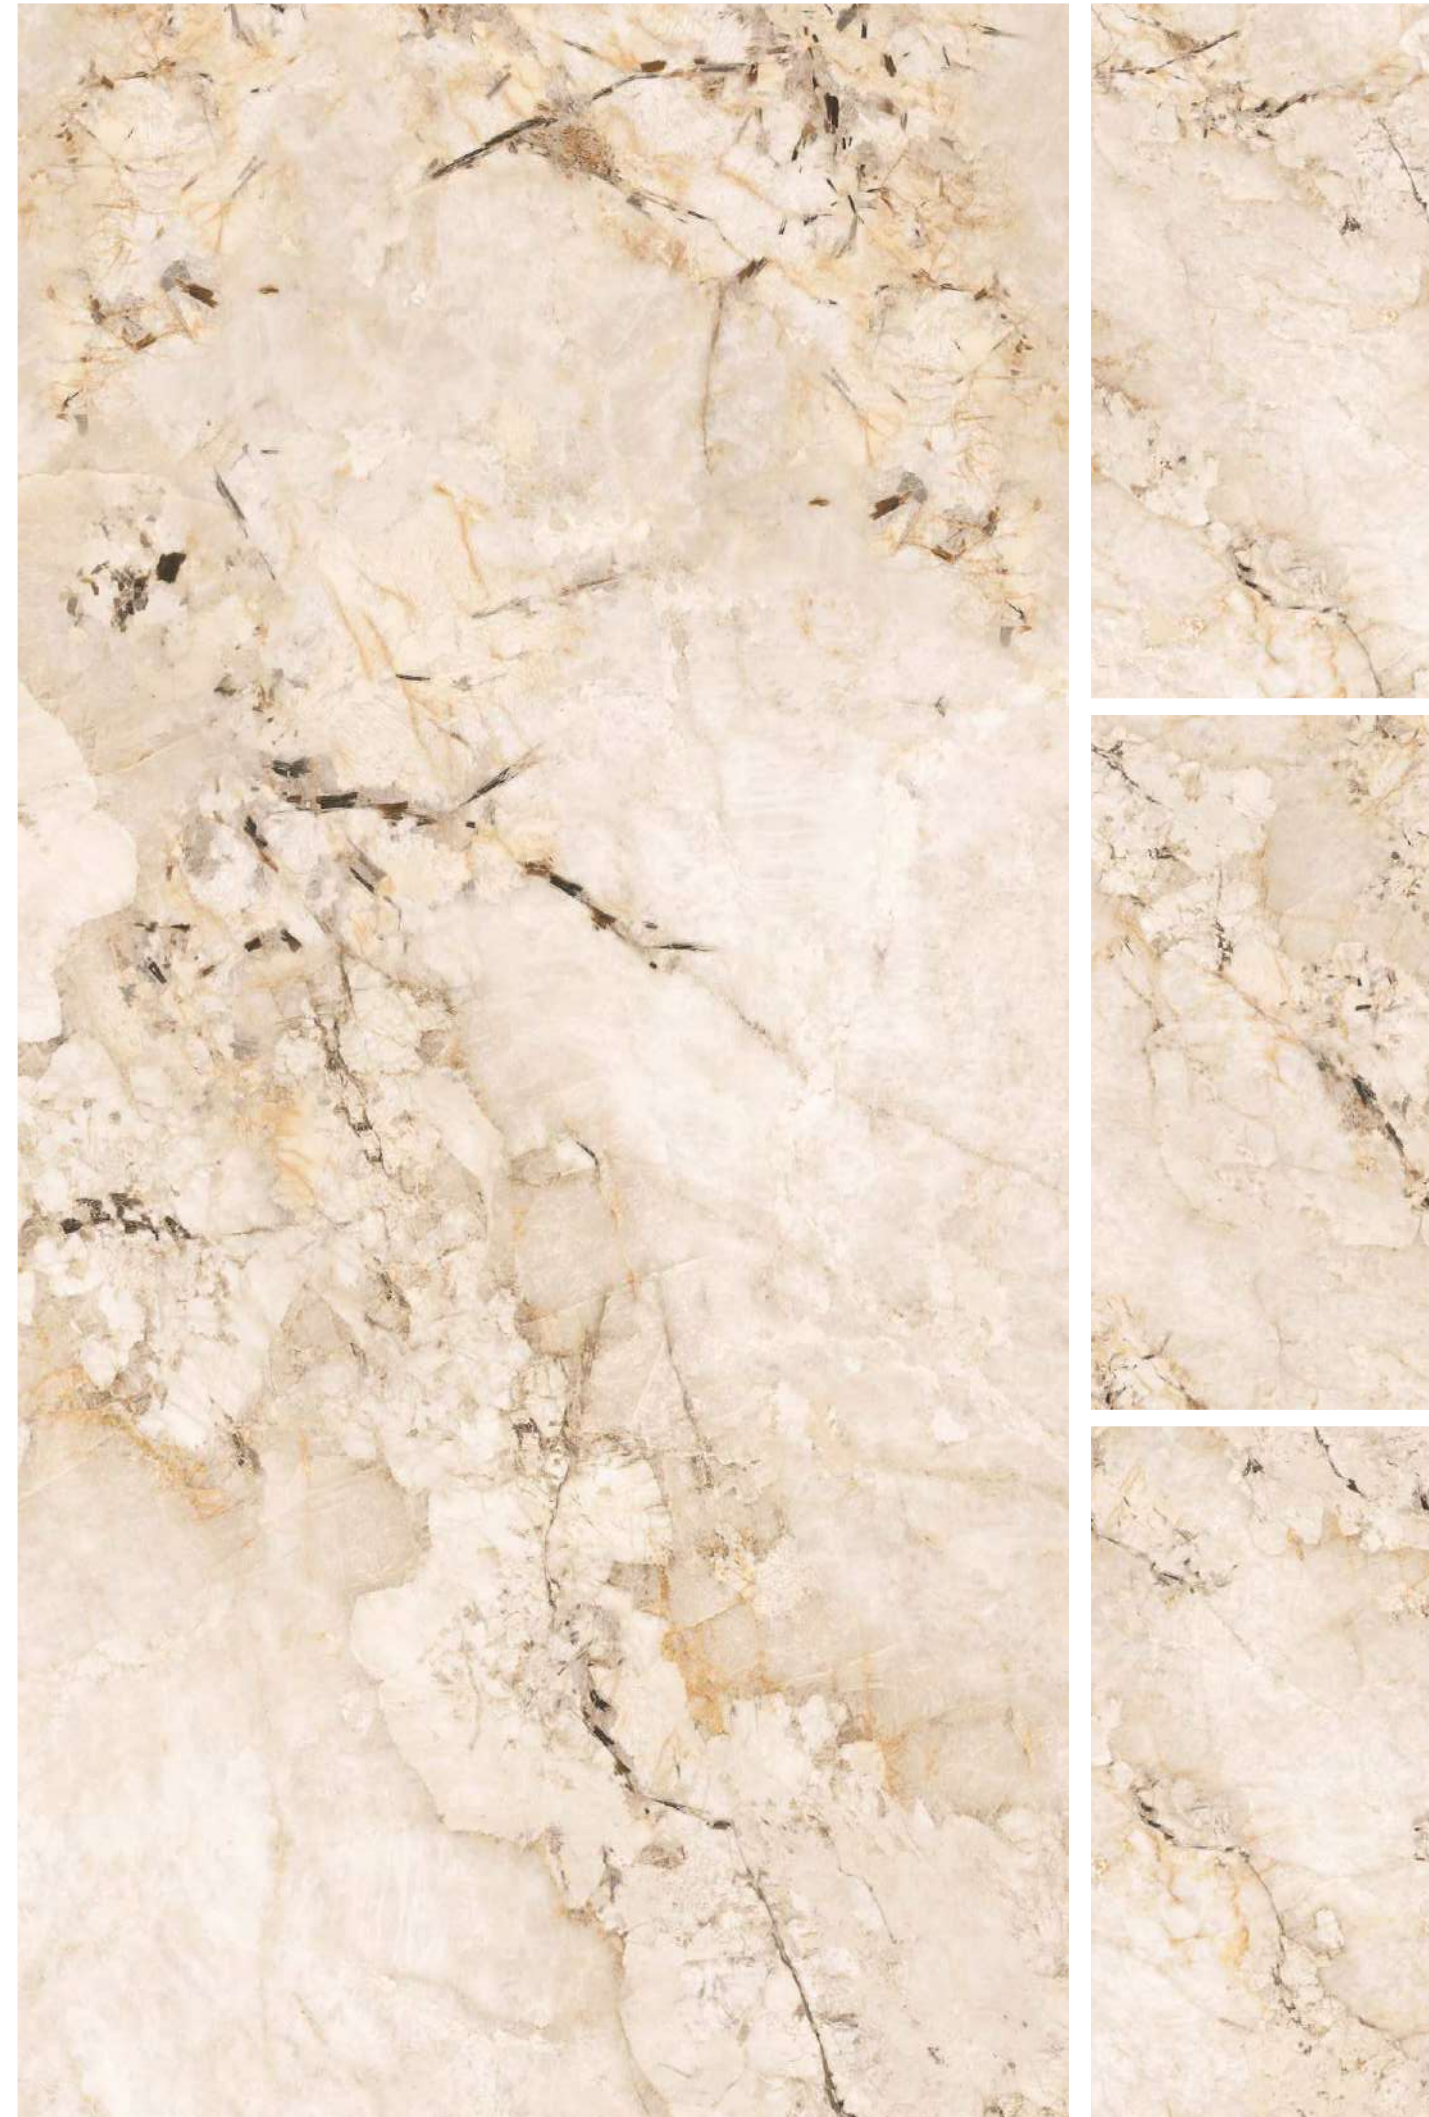

**OMICRON
CREMA**

**LIGHT
HIGH GLOSS**
COLLECTION

Size :
800x1600mm

Finish :
Glossy

**OMICRON
MOCA**

**LIGHT
HIGH GLOSS**
COLLECTION