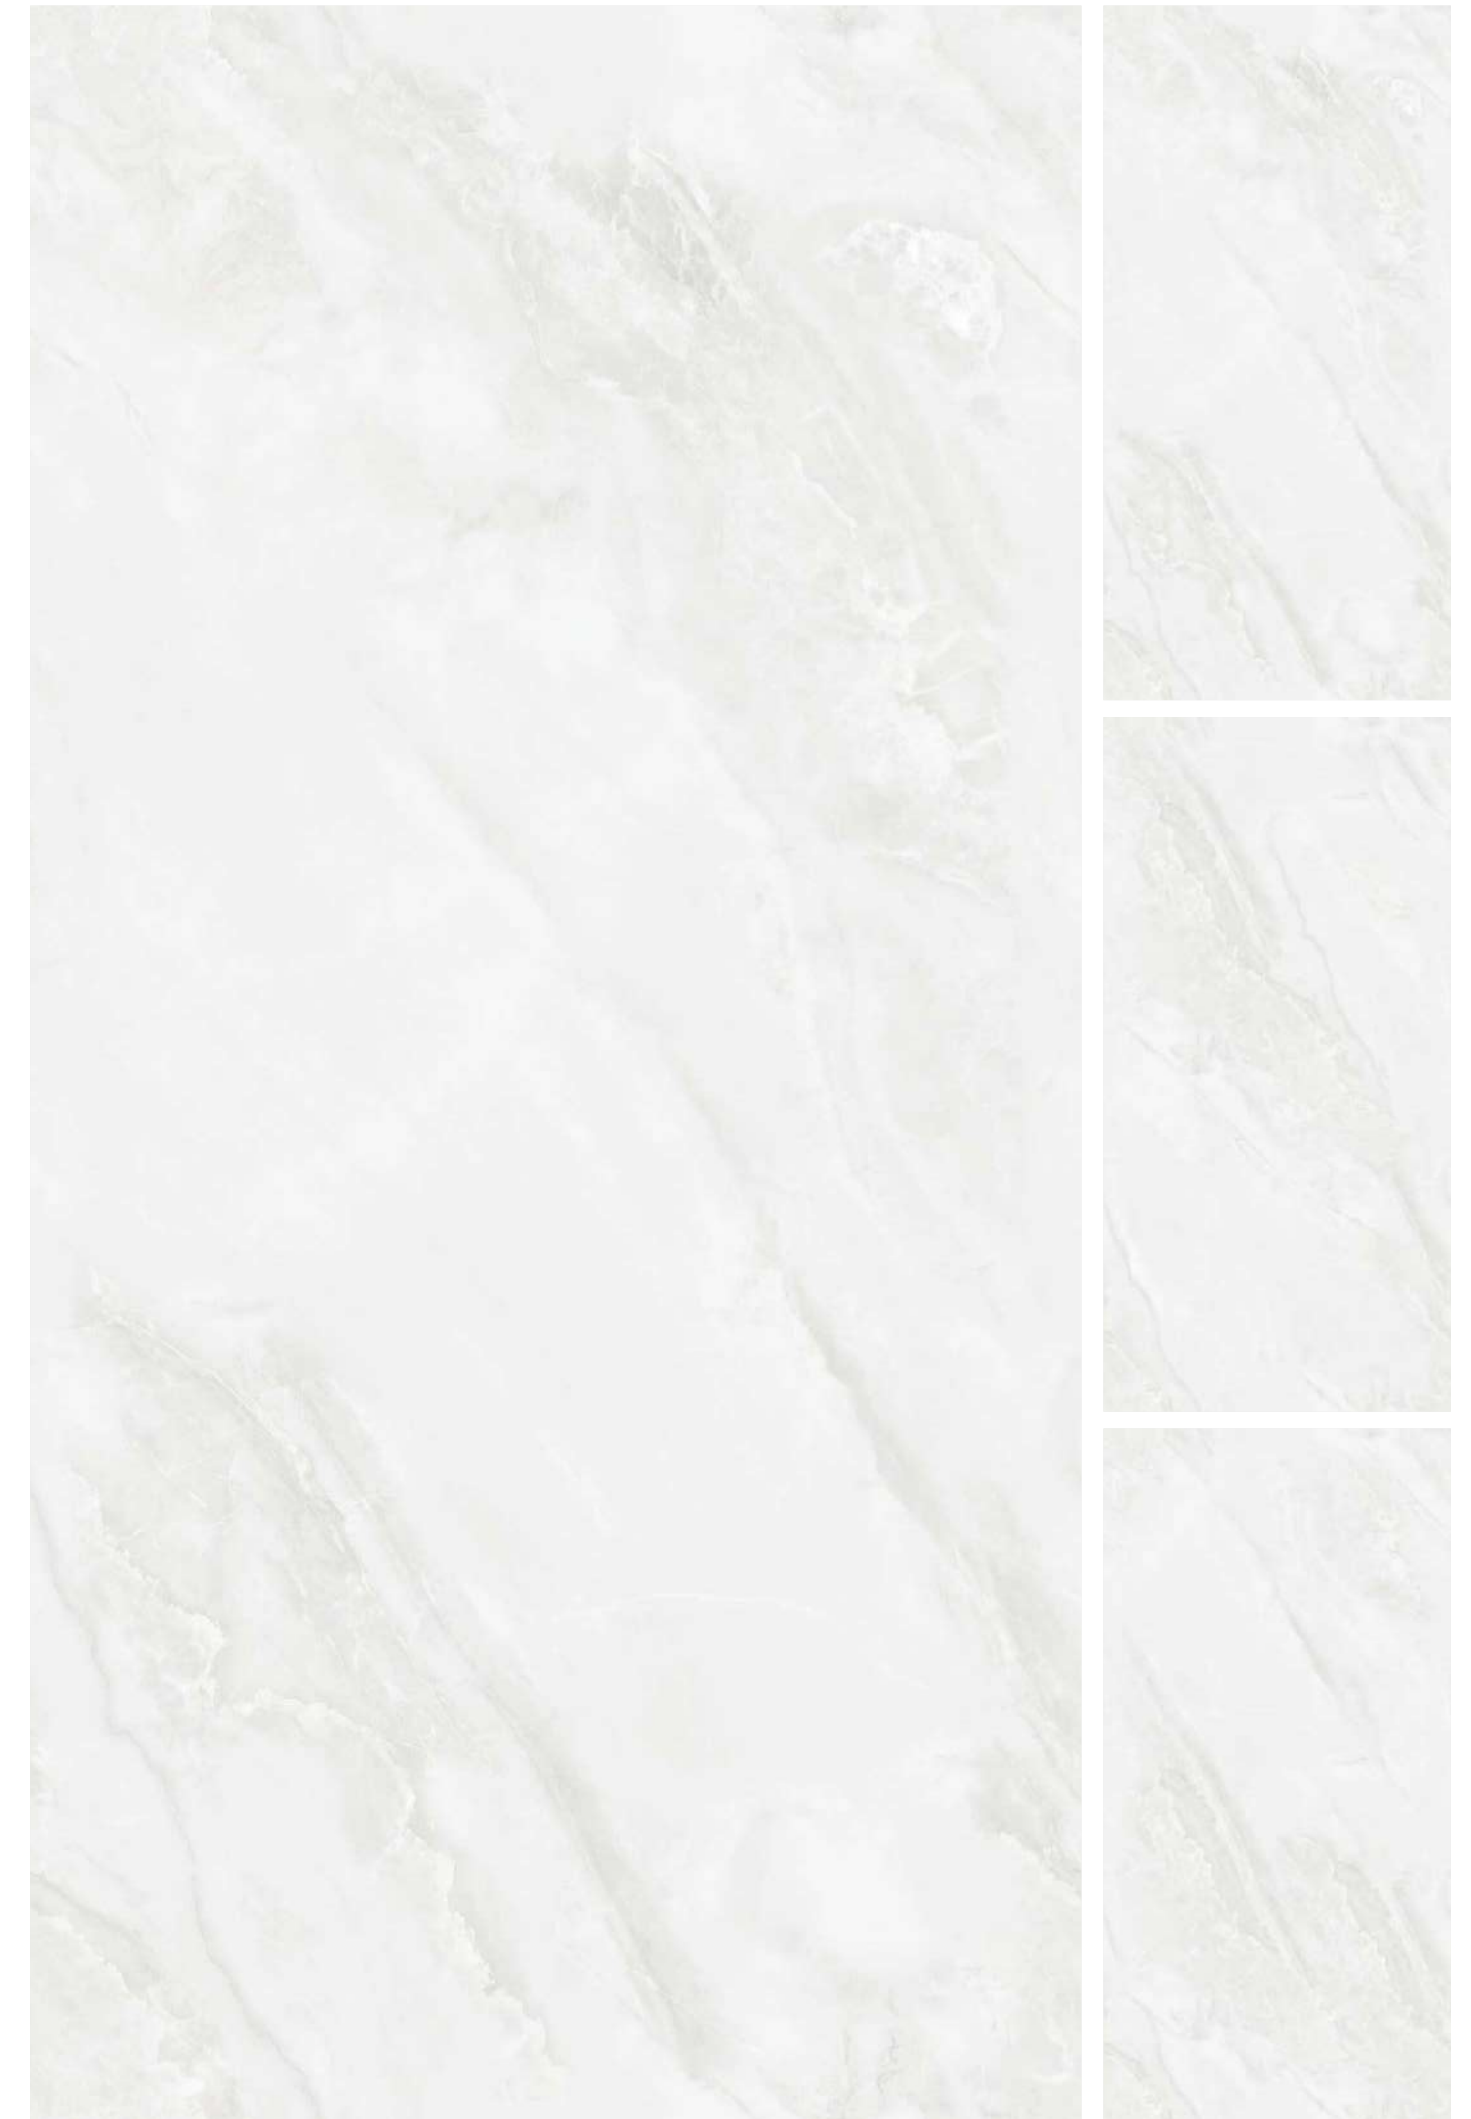

MONTESA
BEIGE END

LIGHT
HIGH GLOSS
COLLECTION

MONTESA
WHITE END

LIGHT
HIGH GLOSS
COLLECTION

Size :
800x1600mm | Finish :
Glossy Endless

Size :
800x1600mm | Finish :
Glossy Endless