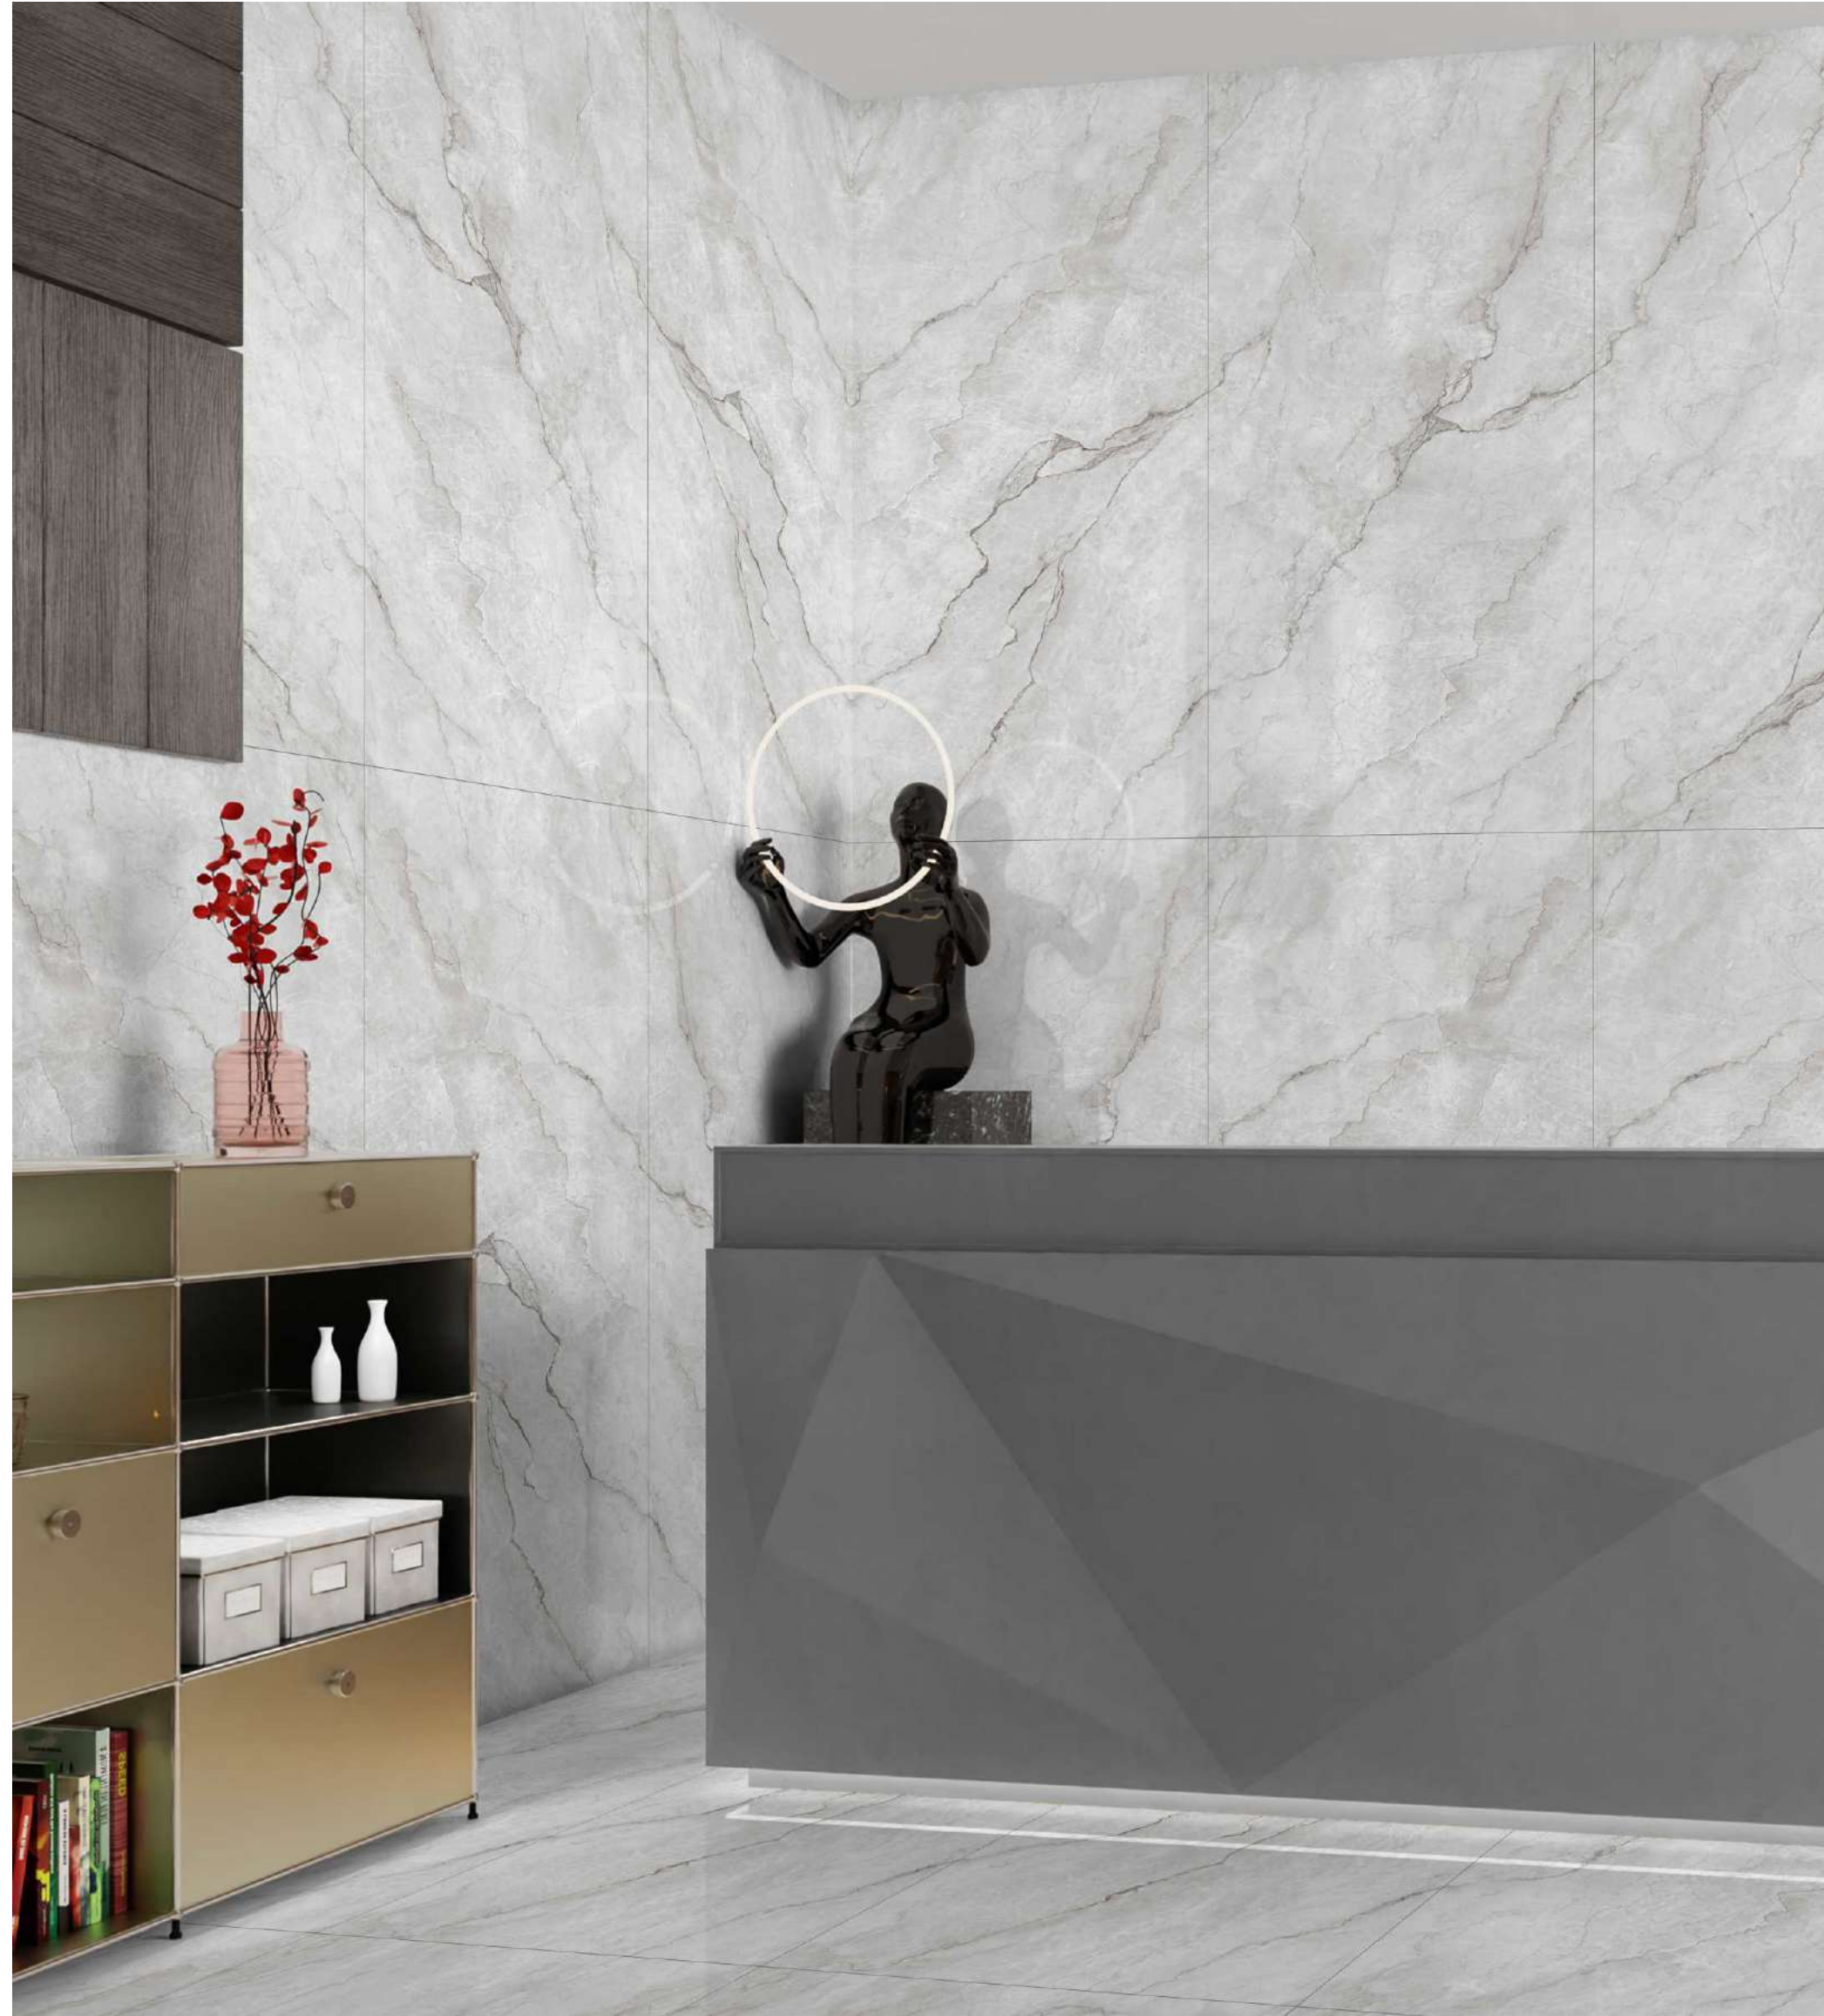

**CAPEX
GREY END**

**LIGHT
HIGH GLOSS**
COLLECTION

Size :
800x1600mm

Finish :
Glossy Endless