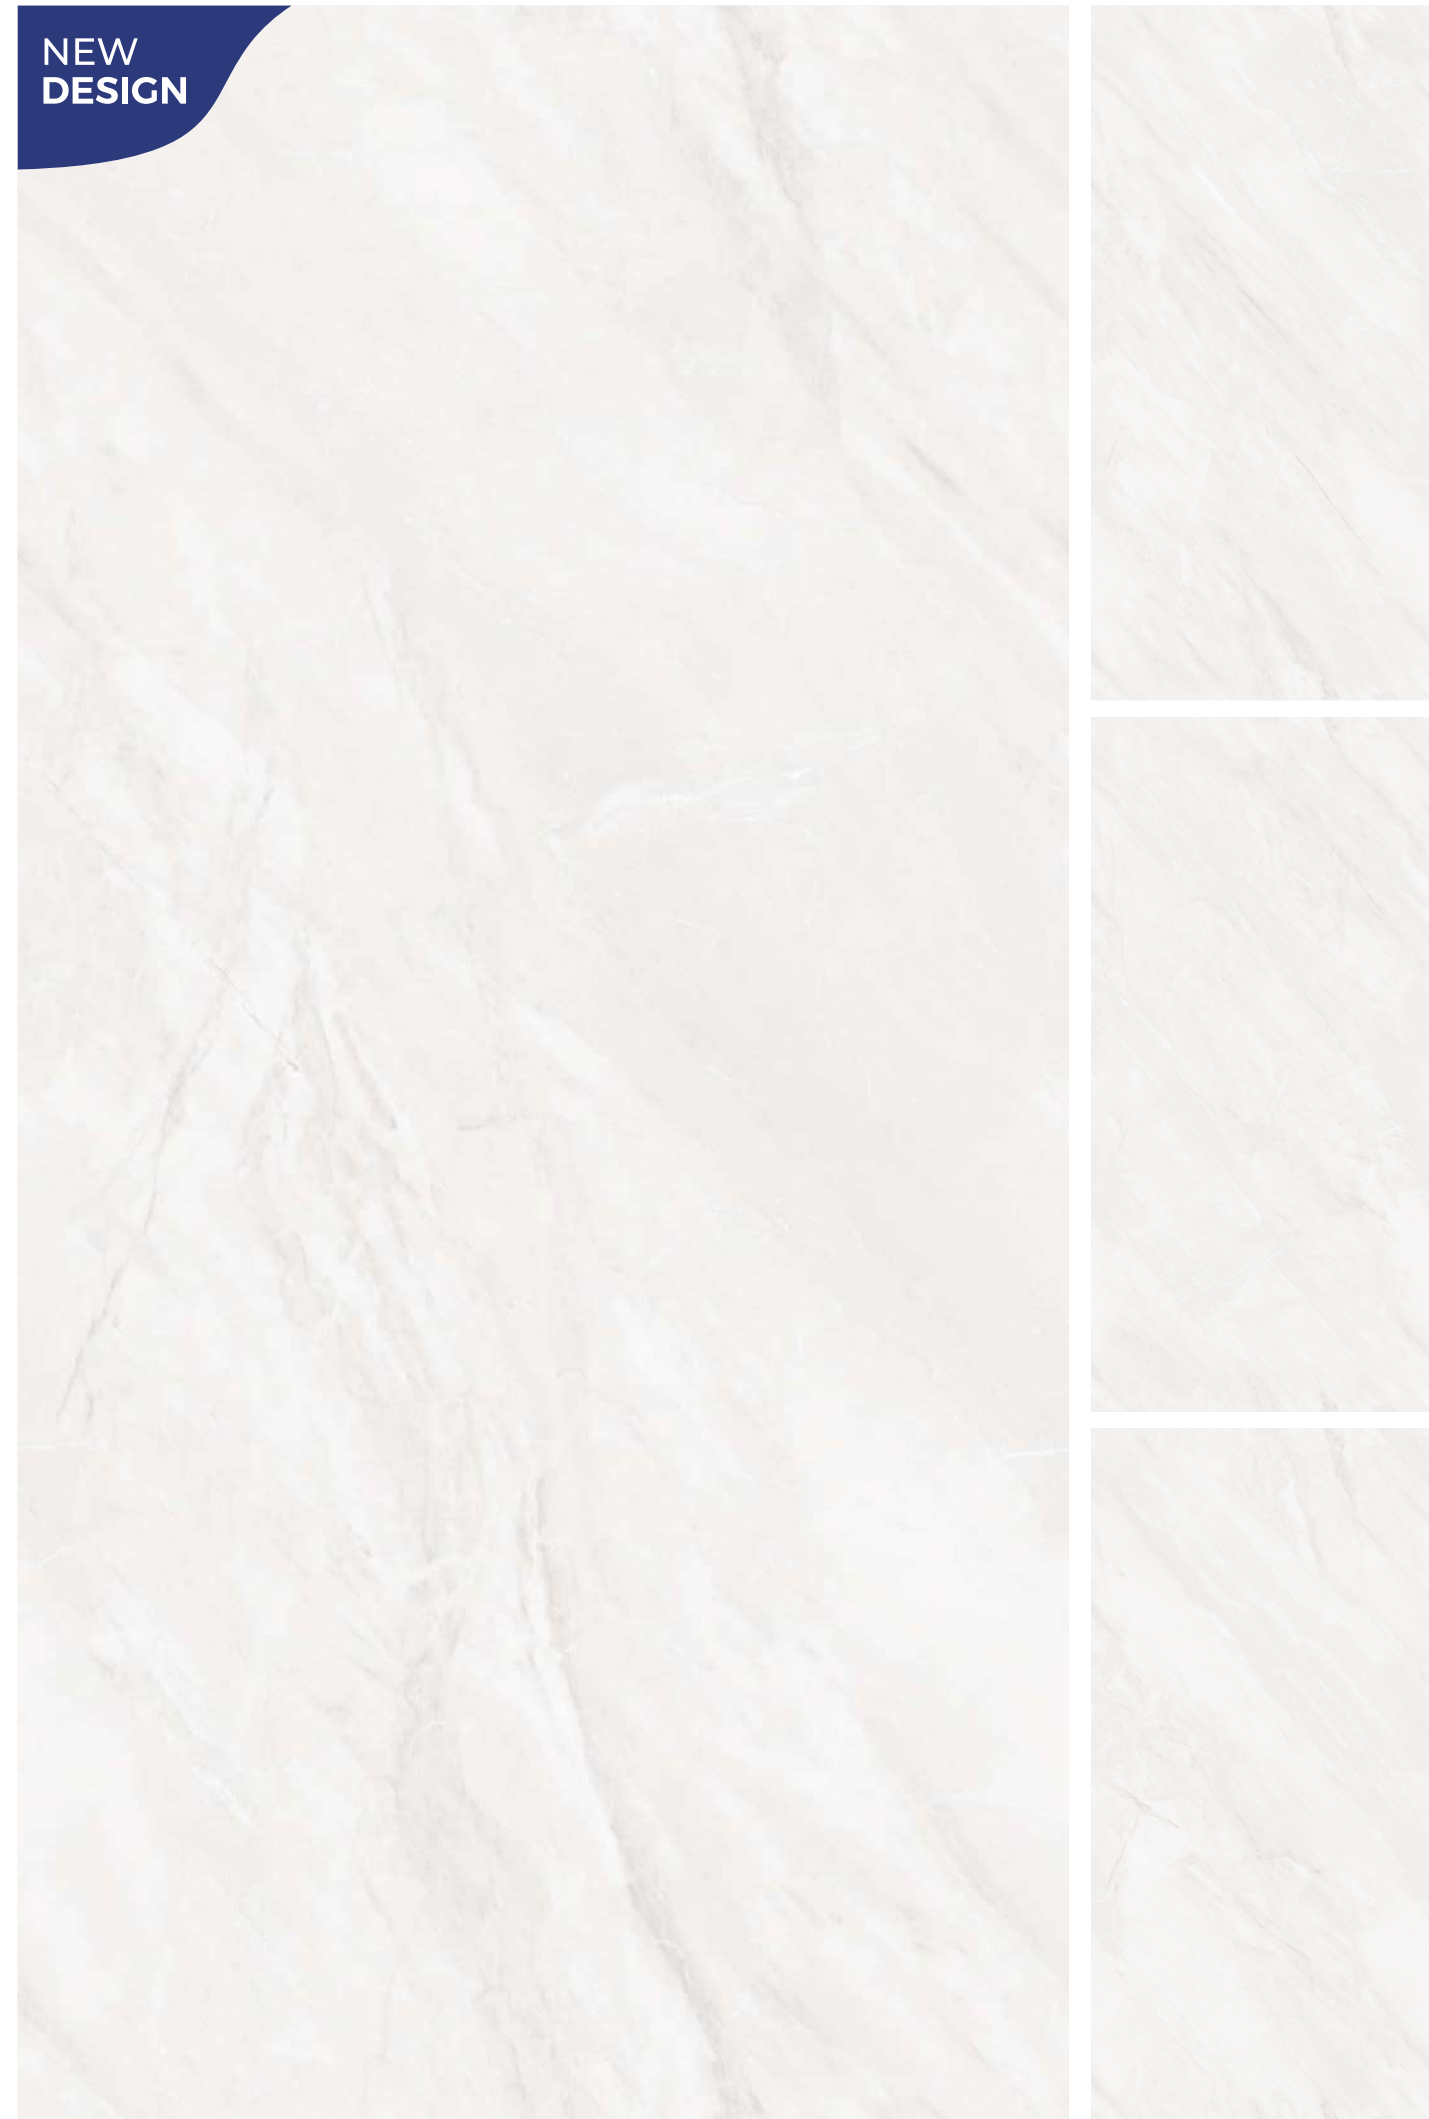

DOVER
WHITE END

LIGHT
HIGH GLOSS
COLLECTION

NEW
DESIGN

Size :
800x1600mm | Finish :
Glossy Endless

DYNA
NATURAL END

LIGHT
HIGH GLOSS
COLLECTION