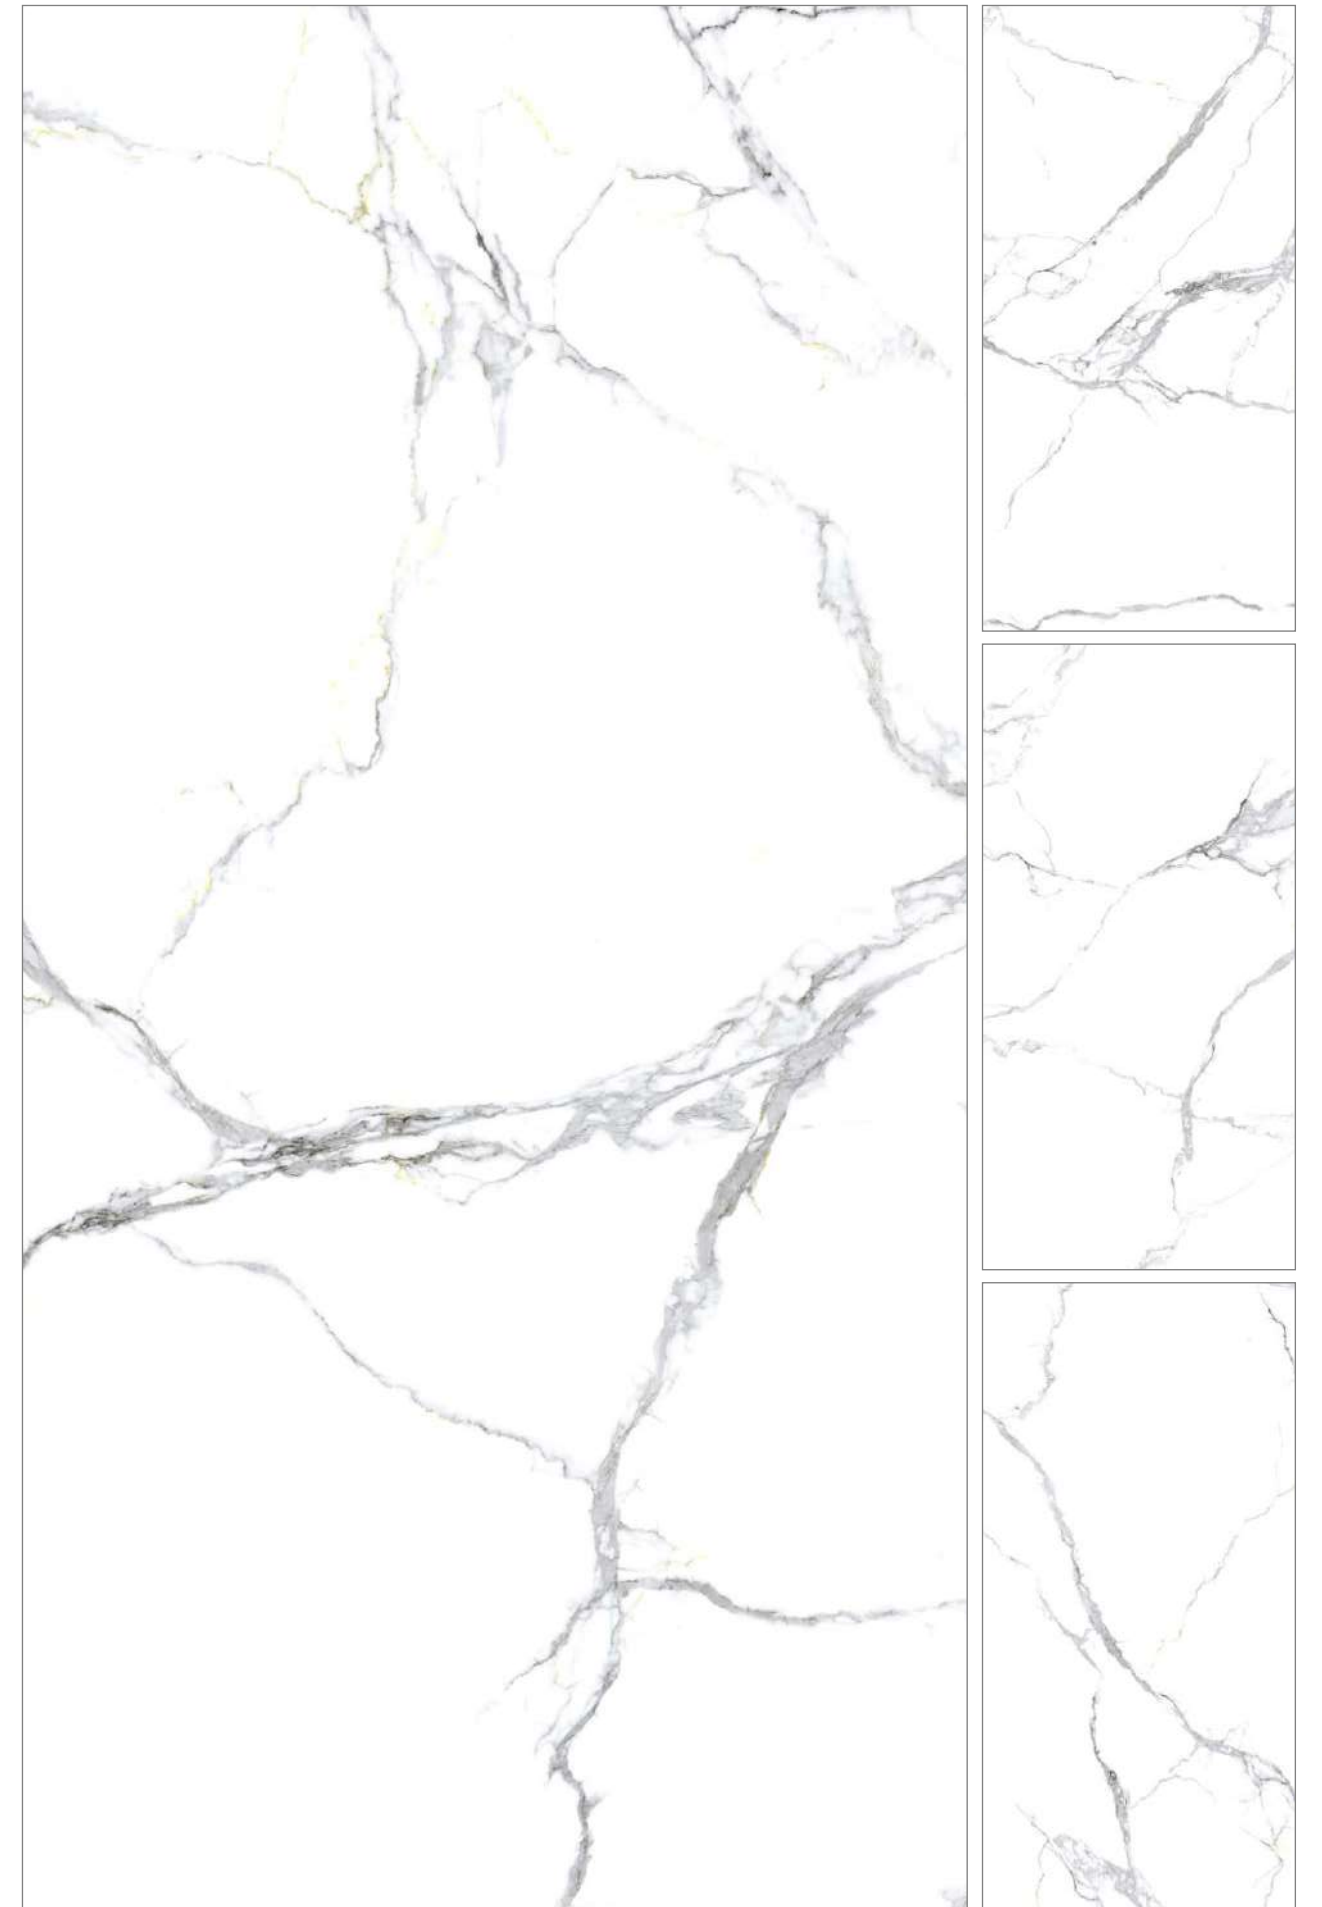

**LIGHT  
HIGH GLOSS**  
COLLECTION

Size :  
800x1600mm

Finish :  
Glossy

**LIGHT  
HIGH GLOSS**  
COLLECTION

**BETHANY  
WHITE**

Size :  
800x1600mm

Finish :  
Glossy

**BIBURY  
AZUL**