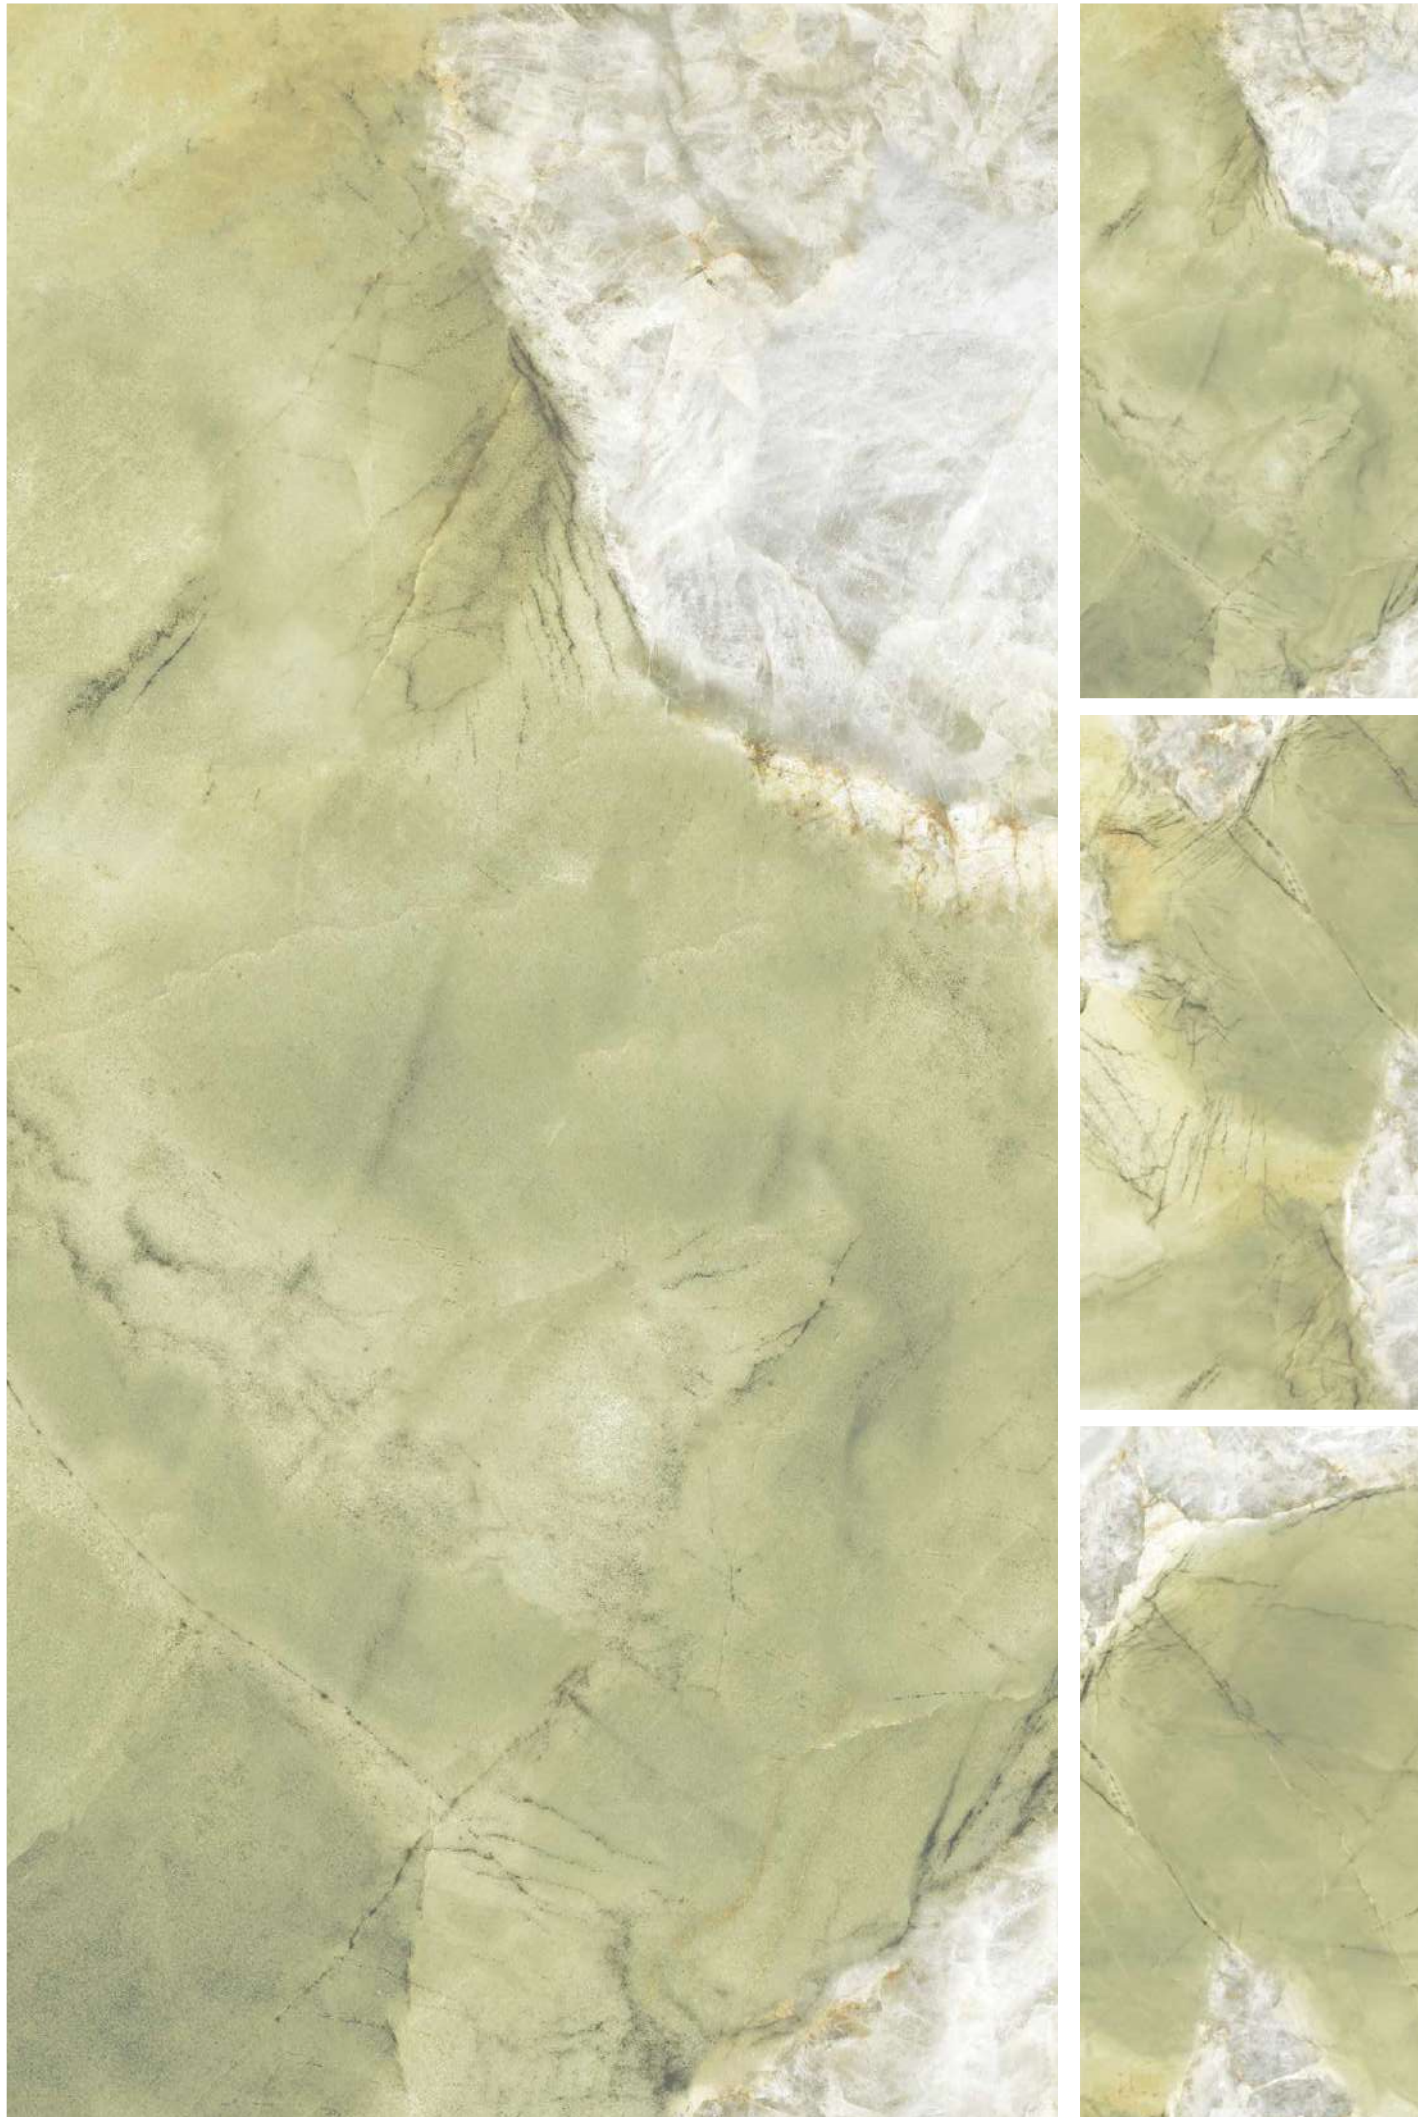

**MAGNETIC  
AQUA**

Size :  
800x1600mm

Finish :  
Glossy

**MAGNETIC  
GREEN**

**LIGHT  
HIGH GLOSS**  
COLLECTION

**MILLO  
SILVER**

**LIGHT  
HIGH GLOSS**  
COLLECTION

Size :  
800x1600mm