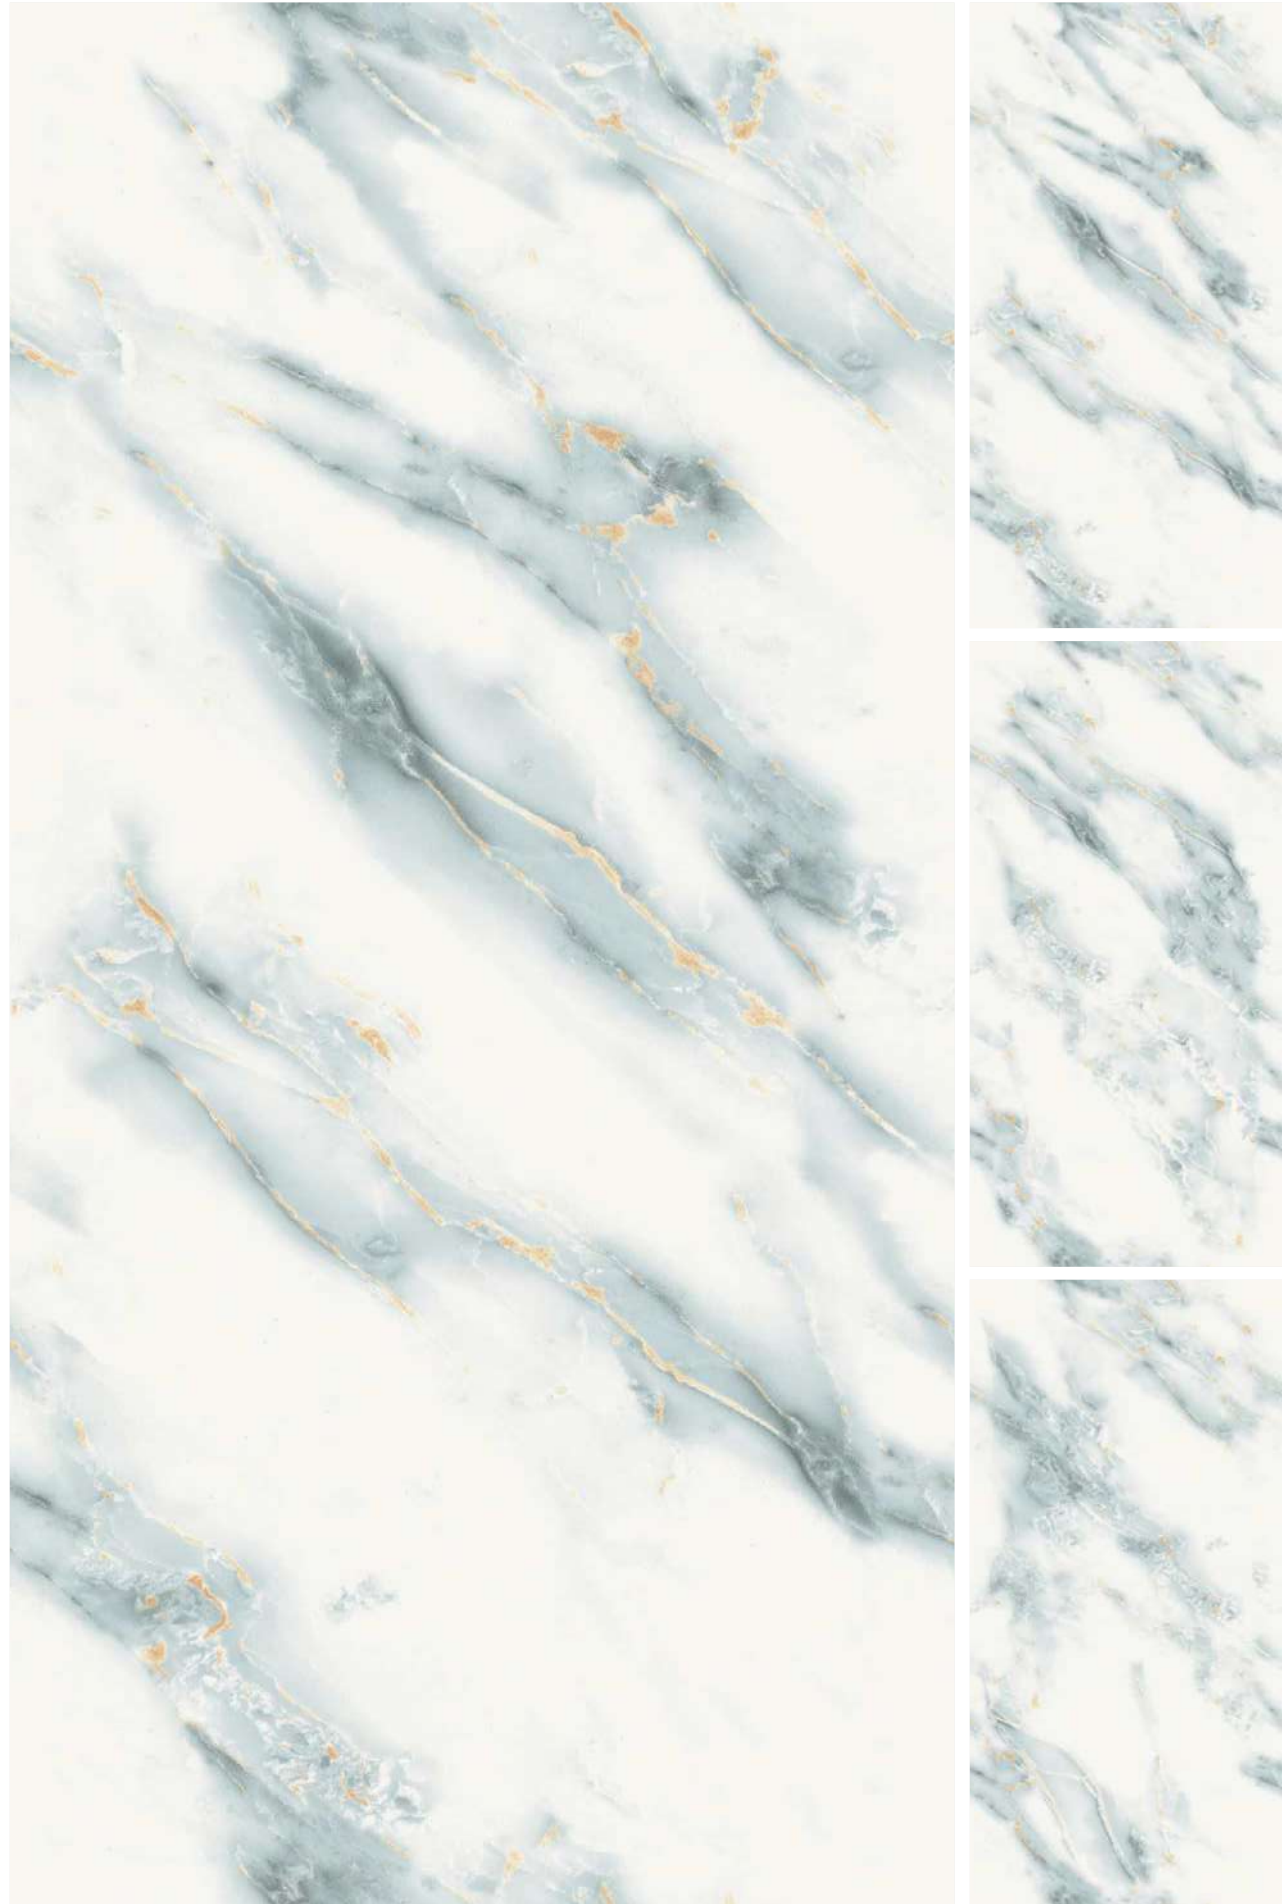

**SKY
GREEN END**

**LIGHT
HIGH GLOSS**
COLLECTION

Size :
800x1600mm

Finish :
Glossy Endless