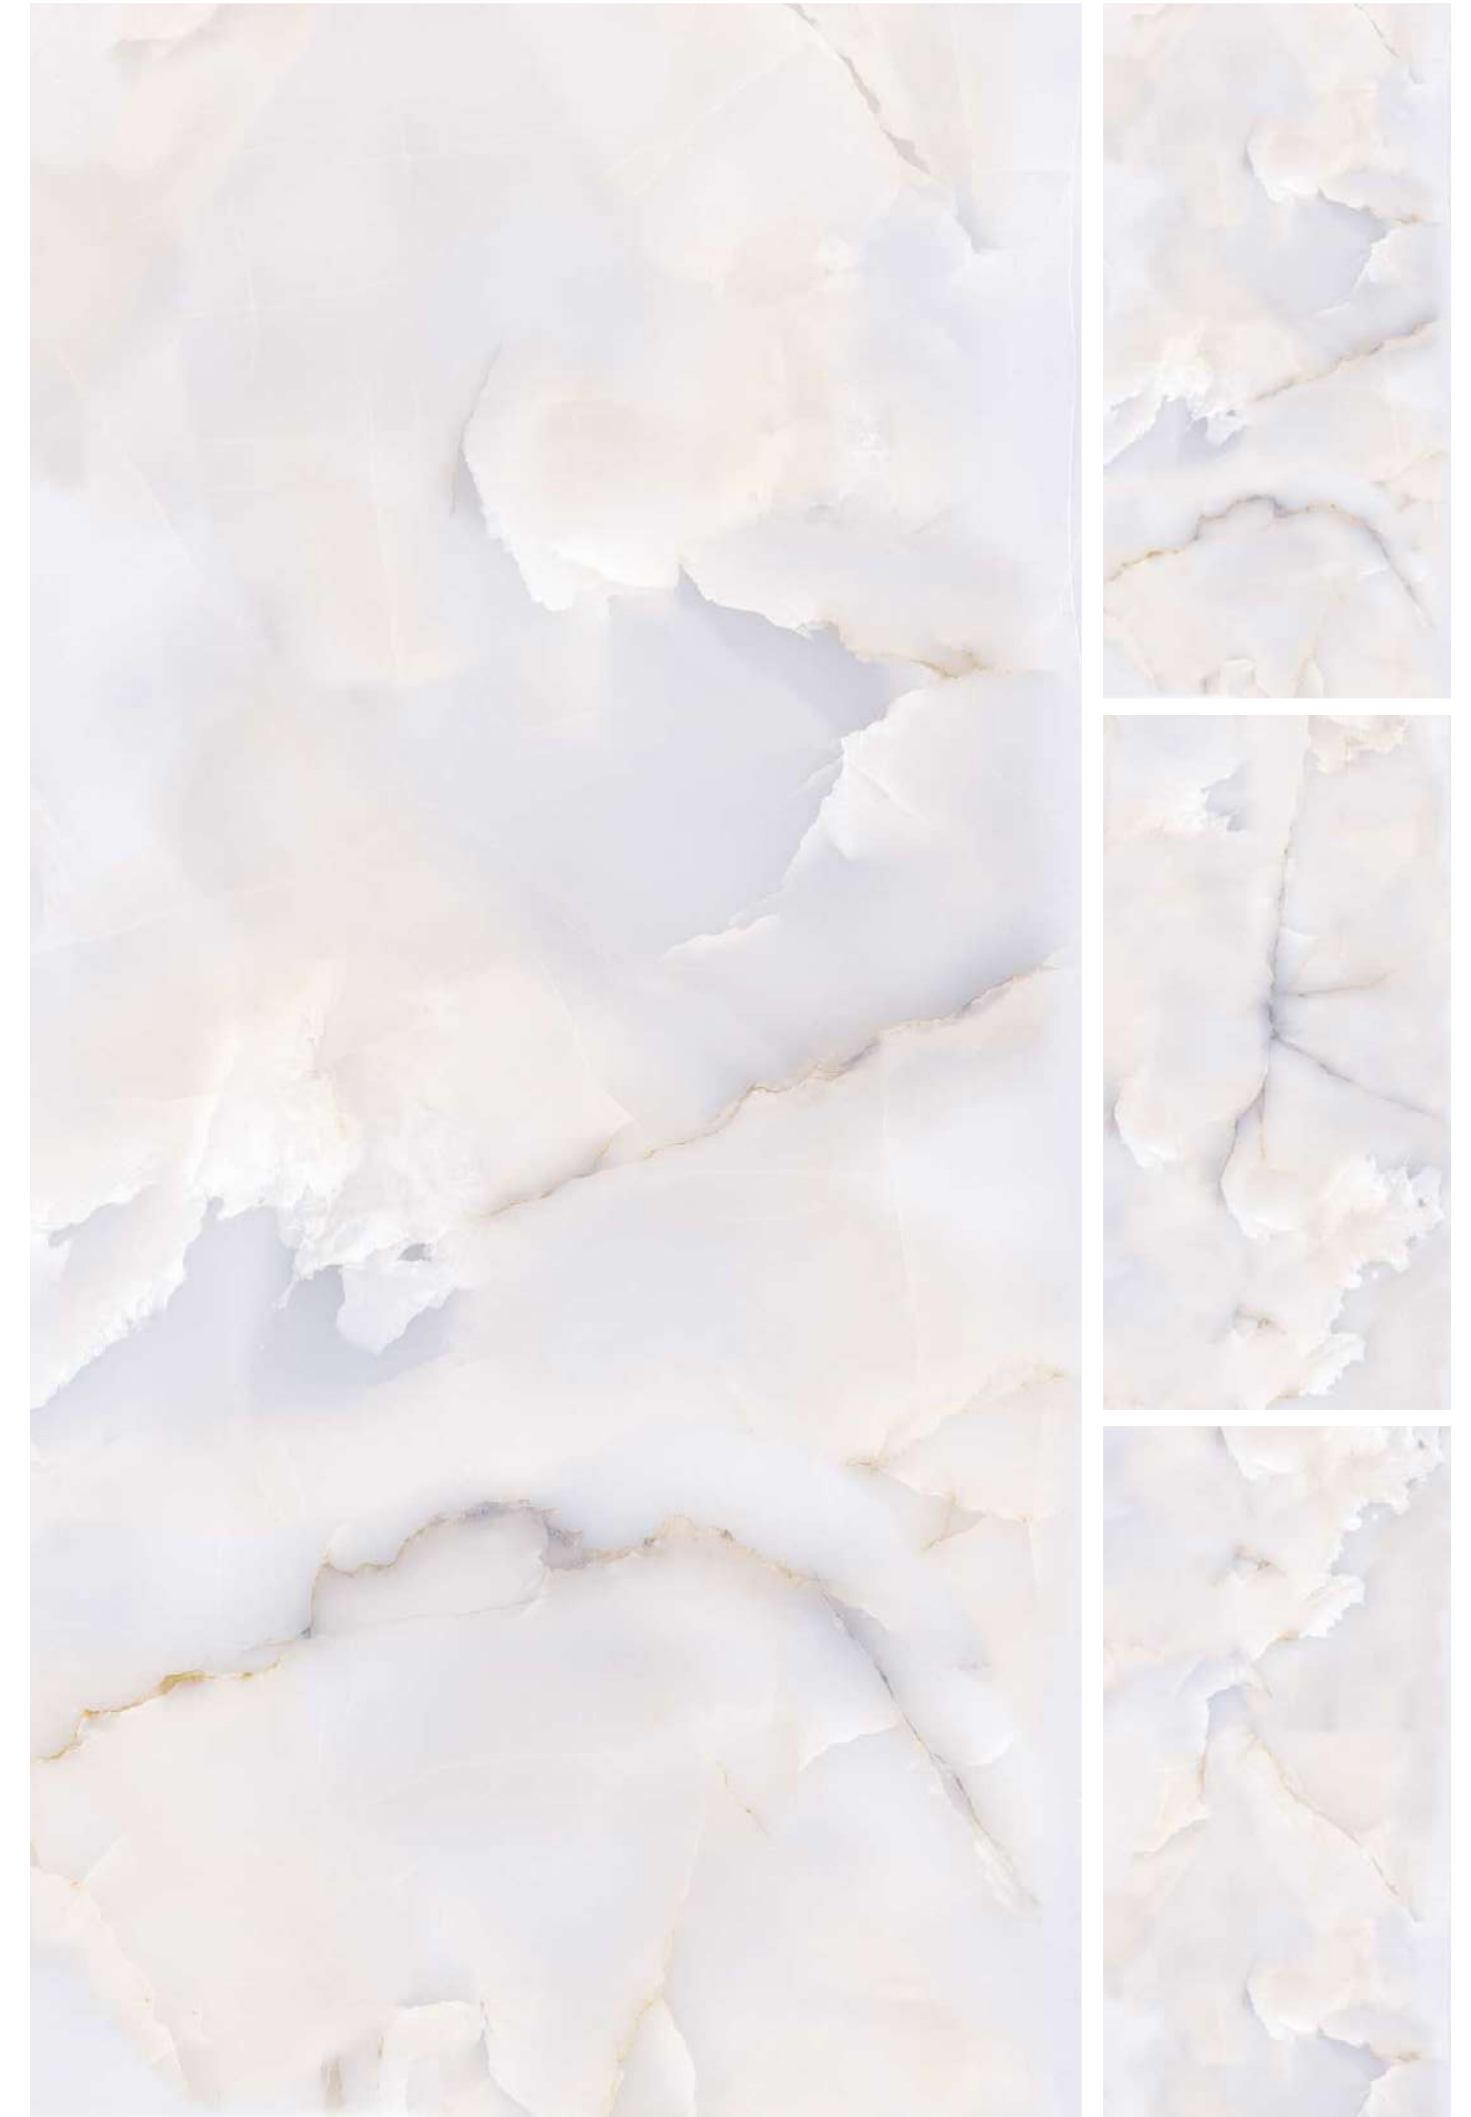

**OPERA  
ONYX**

**LIGHT  
HIGH GLOSS**  
COLLECTION

Size :  
800x1600mm

Finish :  
Glossy

**OPERA  
ONYX BLUE**

**LIGHT  
HIGH GLOSS**  
COLLECTION

Size :  
800x1600mm

Finish :  
Glossy