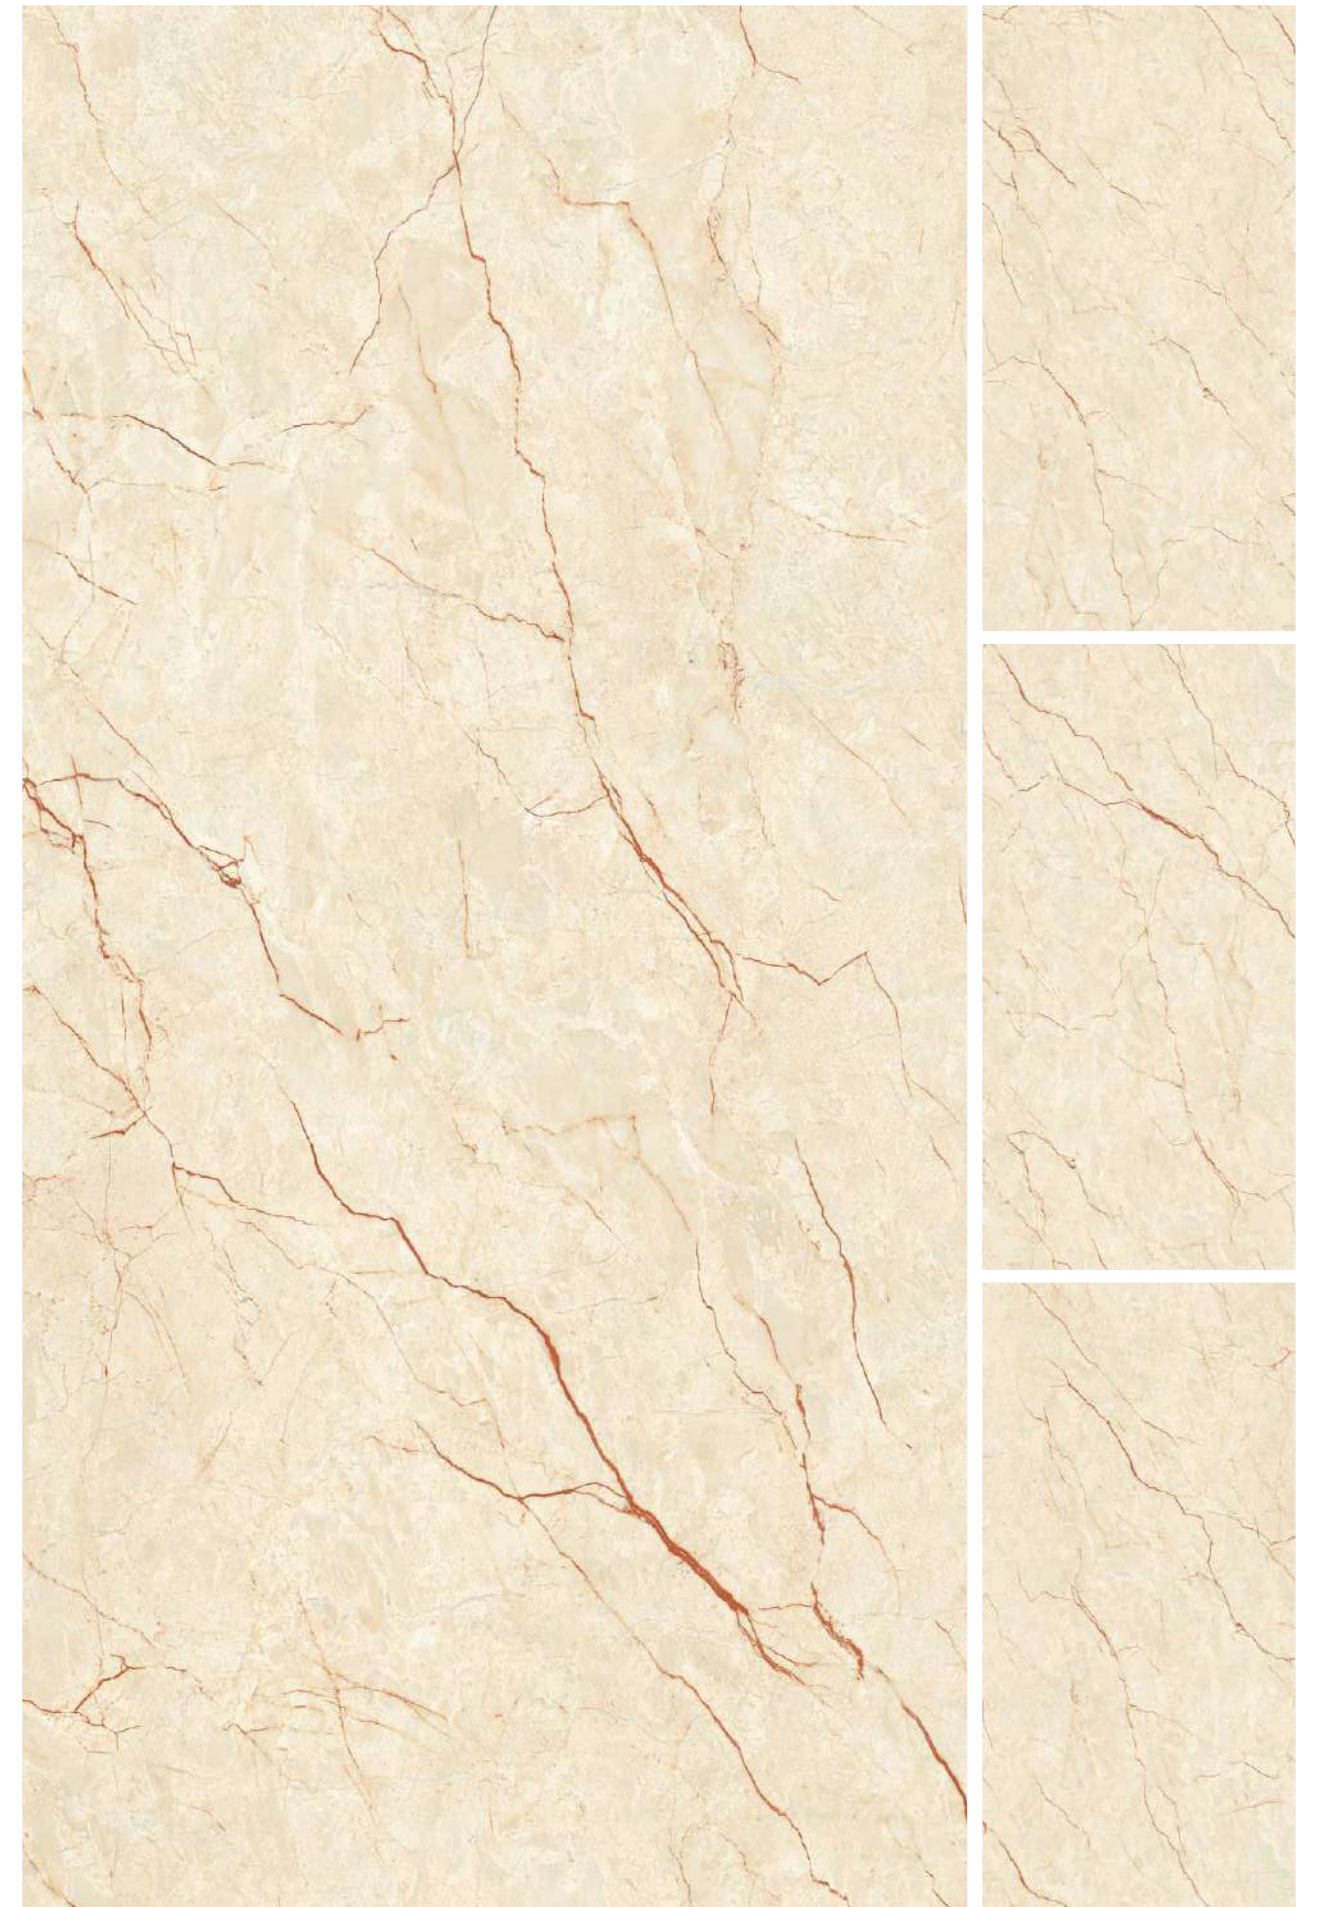

**LIGHT
HIGH GLOSS**
COLLECTION

**VICTORIAN
BEIGE**

Size :
800x1600mm

Finish :
Glossy