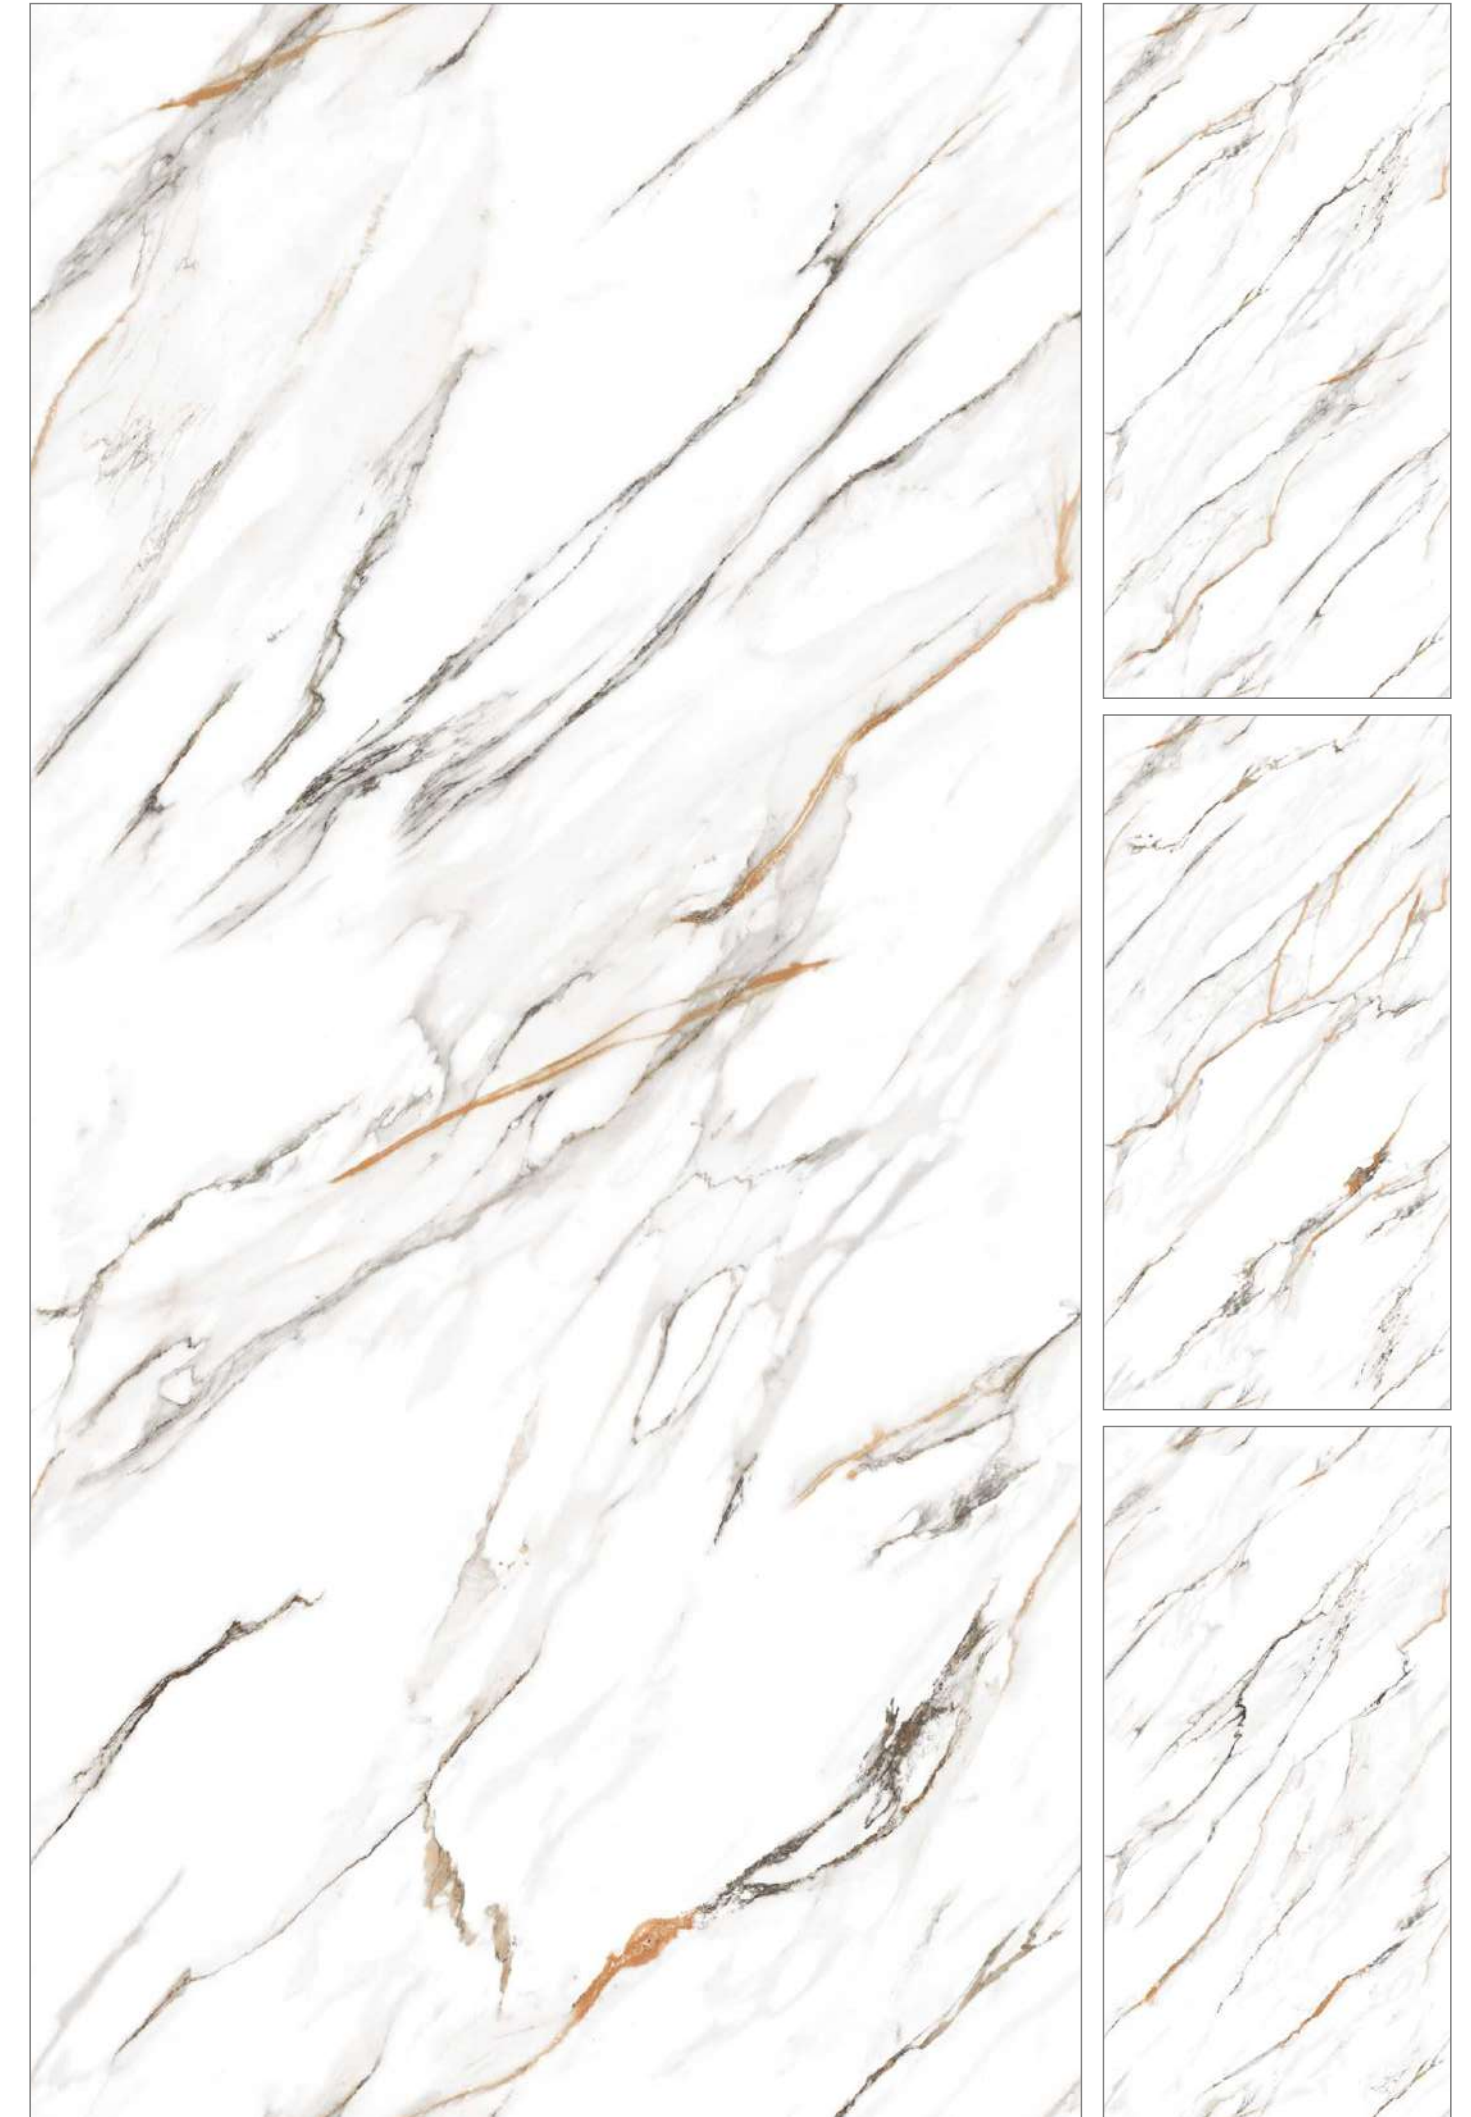

Size :
800x1600mm | Finish :
Glossy Endless